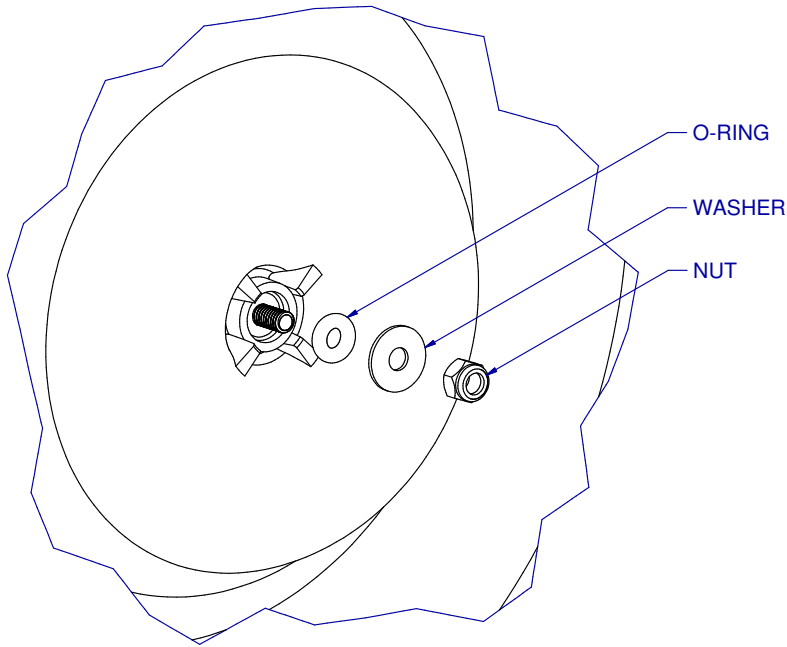

SCALE: -

TOO TIGHT

TOO LOOSE

ASSEMBLY GUIDELINE: T-MAX DRINKER

PART NR.:

DATE: 07-29-11

REVISION: 2

GL1073