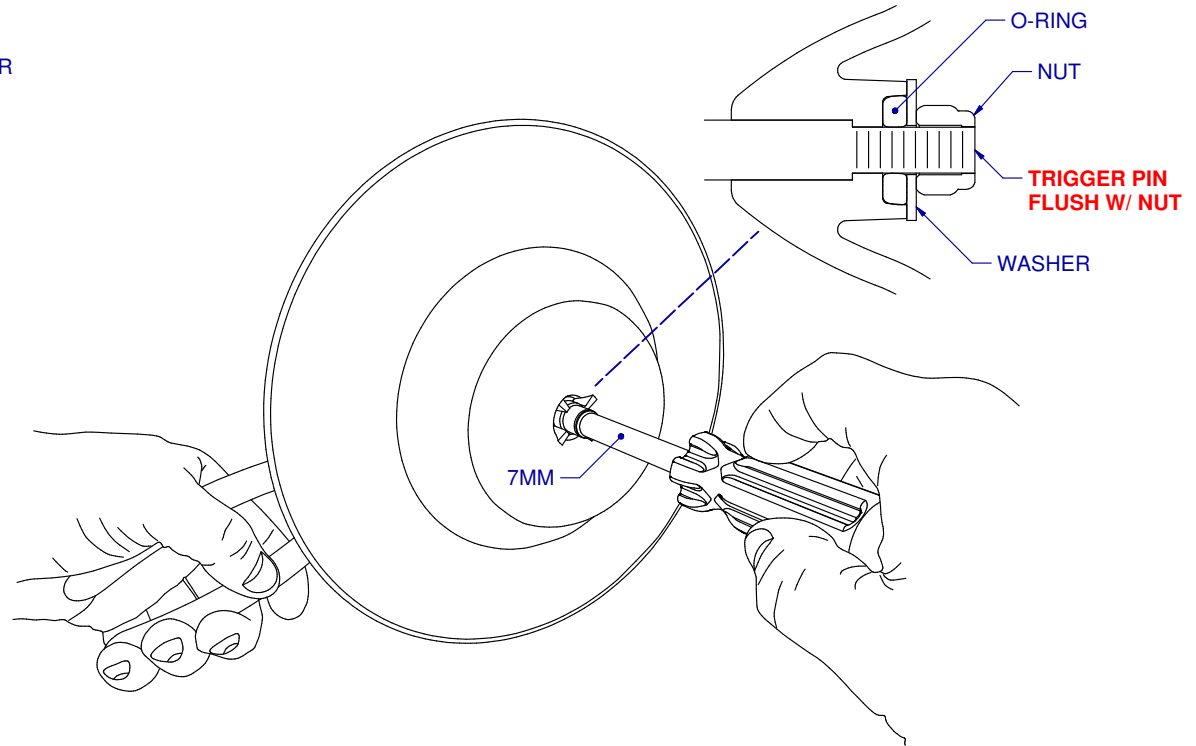

SCALE: -

TOO TIGHT

TOO LOOSE

ASSEMBLY GUIDELINE: T-MAX DRINKER

PART NR.:

DATE: 07-29-11

REVISION: 2

GL1073