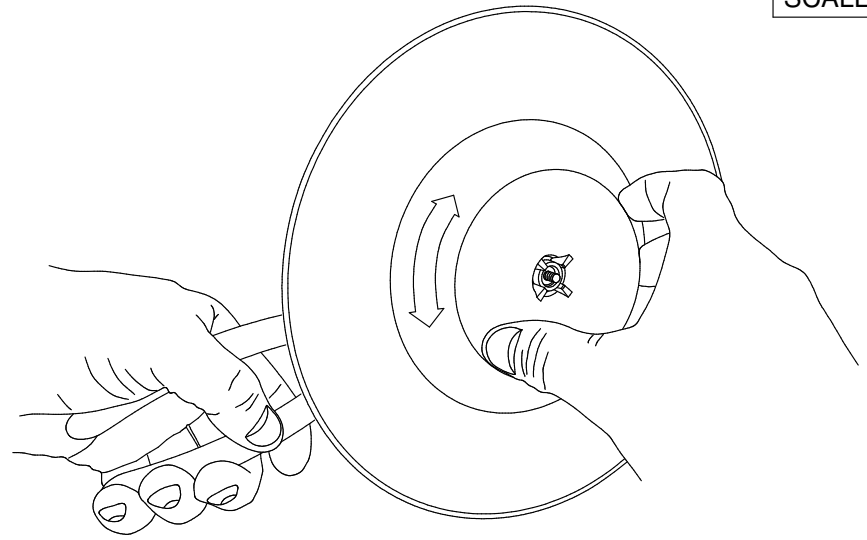

SCALE: -

TOO TIGHT

TOO LOOSE

ASSEMBLY GUIDELINE: T-MAX DRINKER

PART NR.:

DATE: 07-29-11

REVISION: 2

GL1073