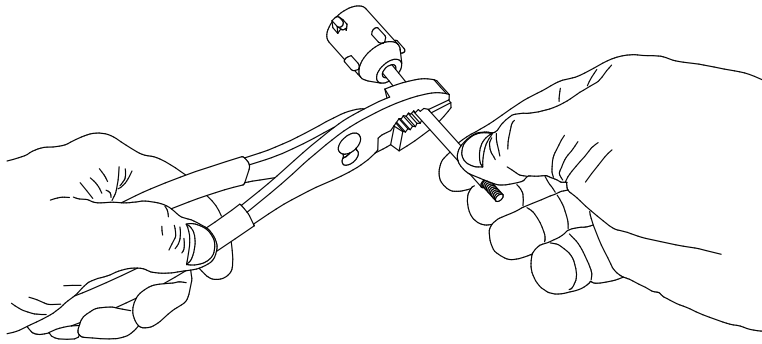

SCALE: -

TOO TIGHT

TOO LOOSE

ASSEMBLY GUIDELINE: T-MAX DRINKER

PART NR.:

DATE: 07-29-11

REVISION: 2

GL1073