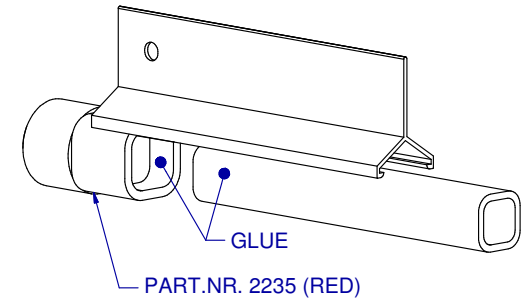

22MM SQUARE PIPE

3/4" PVC PIPE

ACE PIPE

INSTALLATION INSTRUCTIONS: REGULATOR AND
END ASSEMBLY TO ALUMINUM PROFILE

DATE: 10-04-12

REVISION: 2

PART NR.:

GL1077