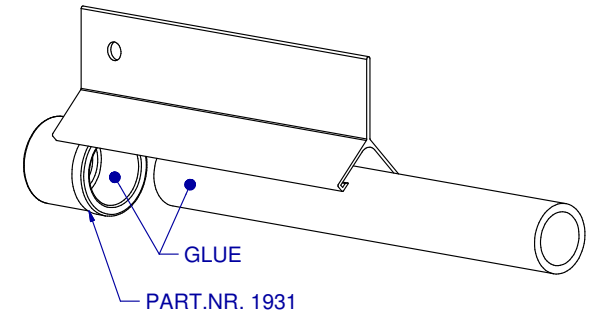

22MM SQUARE PIPE

3/4" PVC PIPE

ACE PIPE

INSTALLATION INSTRUCTIONS: REGULATOR AND
END ASSEMBLY TO ALUMINUM PROFILE

DATE: 10-04-12

REVISION: 2

PART NR.:

GL1077