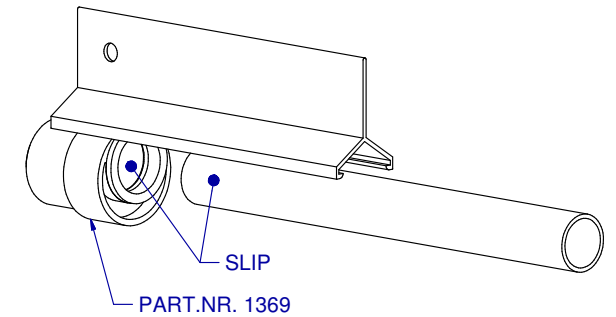

22MM SQUARE PIPE

3/4" PVC PIPE

ACE PIPE

INSTALLATION INSTRUCTIONS: REGULATOR AND
END ASSEMBLY TO ALUMINUM PROFILE

DATE: 10-04-12

REVISION: 2

PART NR.:

GL1077