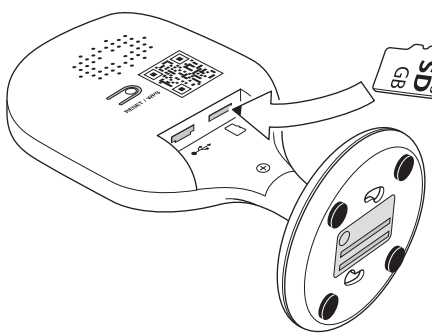

i

GB:

Hereby, ASSA ABLOY Ltd., School Street, Willenhall, West Midlands, England Wv13 3PW declares that the radio equipment type SV-DF71-W & SV-DFFI-W is in compliance with Directive 2014/53/EU. The full text of the EU declaration of conformity is available at the following internet address: www.yalelock.com/smart-living/doc