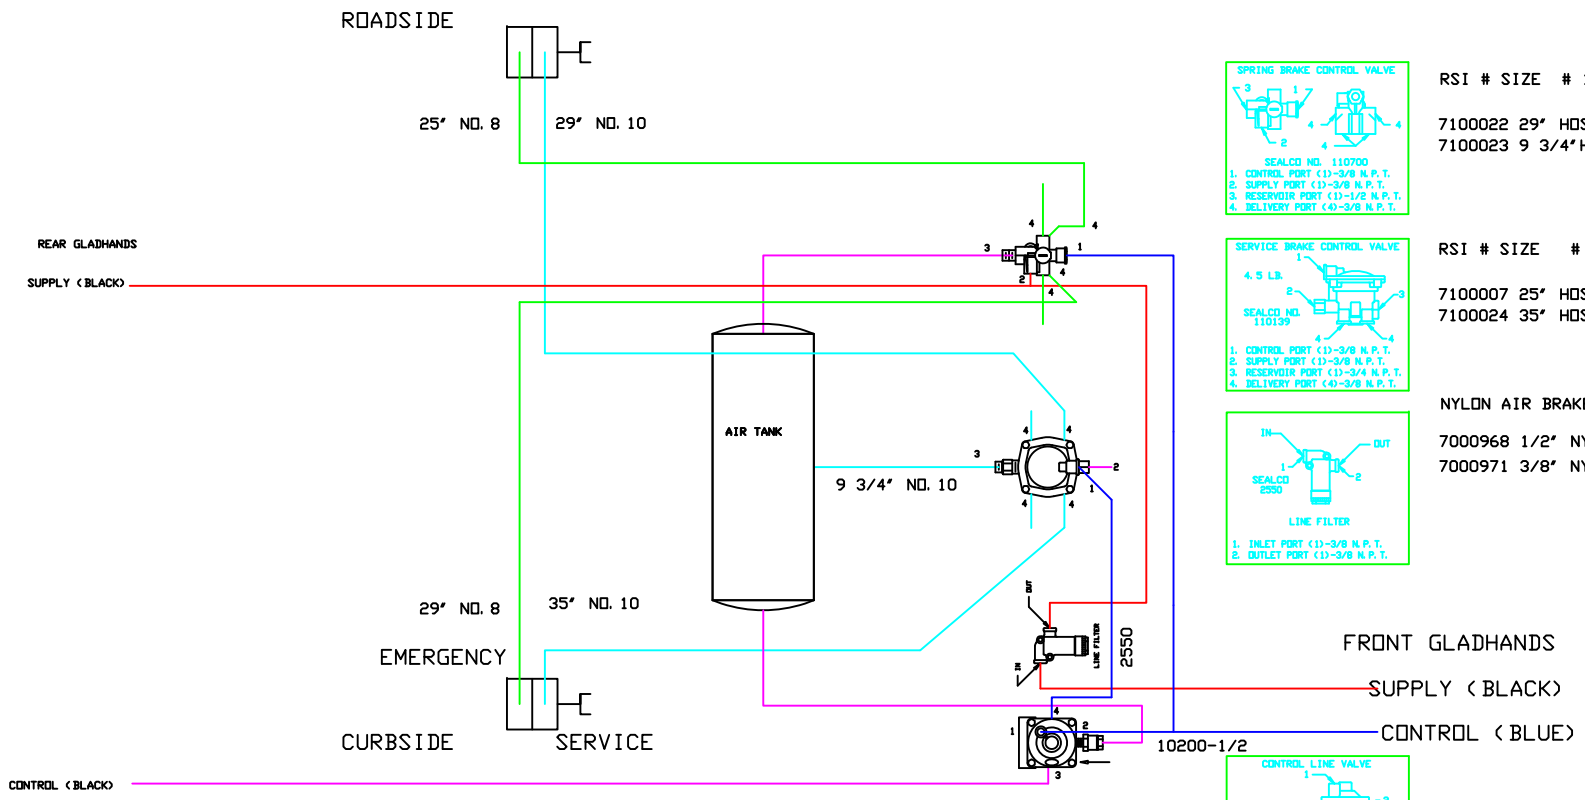

RSI #	SIZE	#	HOSE	FITTING	QTY.
			7000117	7000002	
7100022	29'		HOSE ASSEMBLY	2.42'	2
7100023	9 3/4"		HOSE ASSEMBLY	.813'	1

RSI #	SIZE	#	HOSE	FITTING	QTY.
			7000116	7000001	
7100007	25'		HOSE ASSEMBLY	2.08'	1
7100024	35'		HOSE ASSEMBLY	2.92'	1

NYLON AIR BRAKE TUBE

7000968	1/2'		NYLON TUBE PARKER PFT-8B-BLACK		
7000971	3/8'		NYLON TUBE PARKER PFT-6B-BLUE		

FRONT GLADHANDS

RSI #	SIZE	#	HOSE	FITTING	QTY.
			10200-1/2		

700M082 / 700N197 28' TEST REFURBISHED TRAILERS
DOUBLE TRAILER - WITHOUT ABS