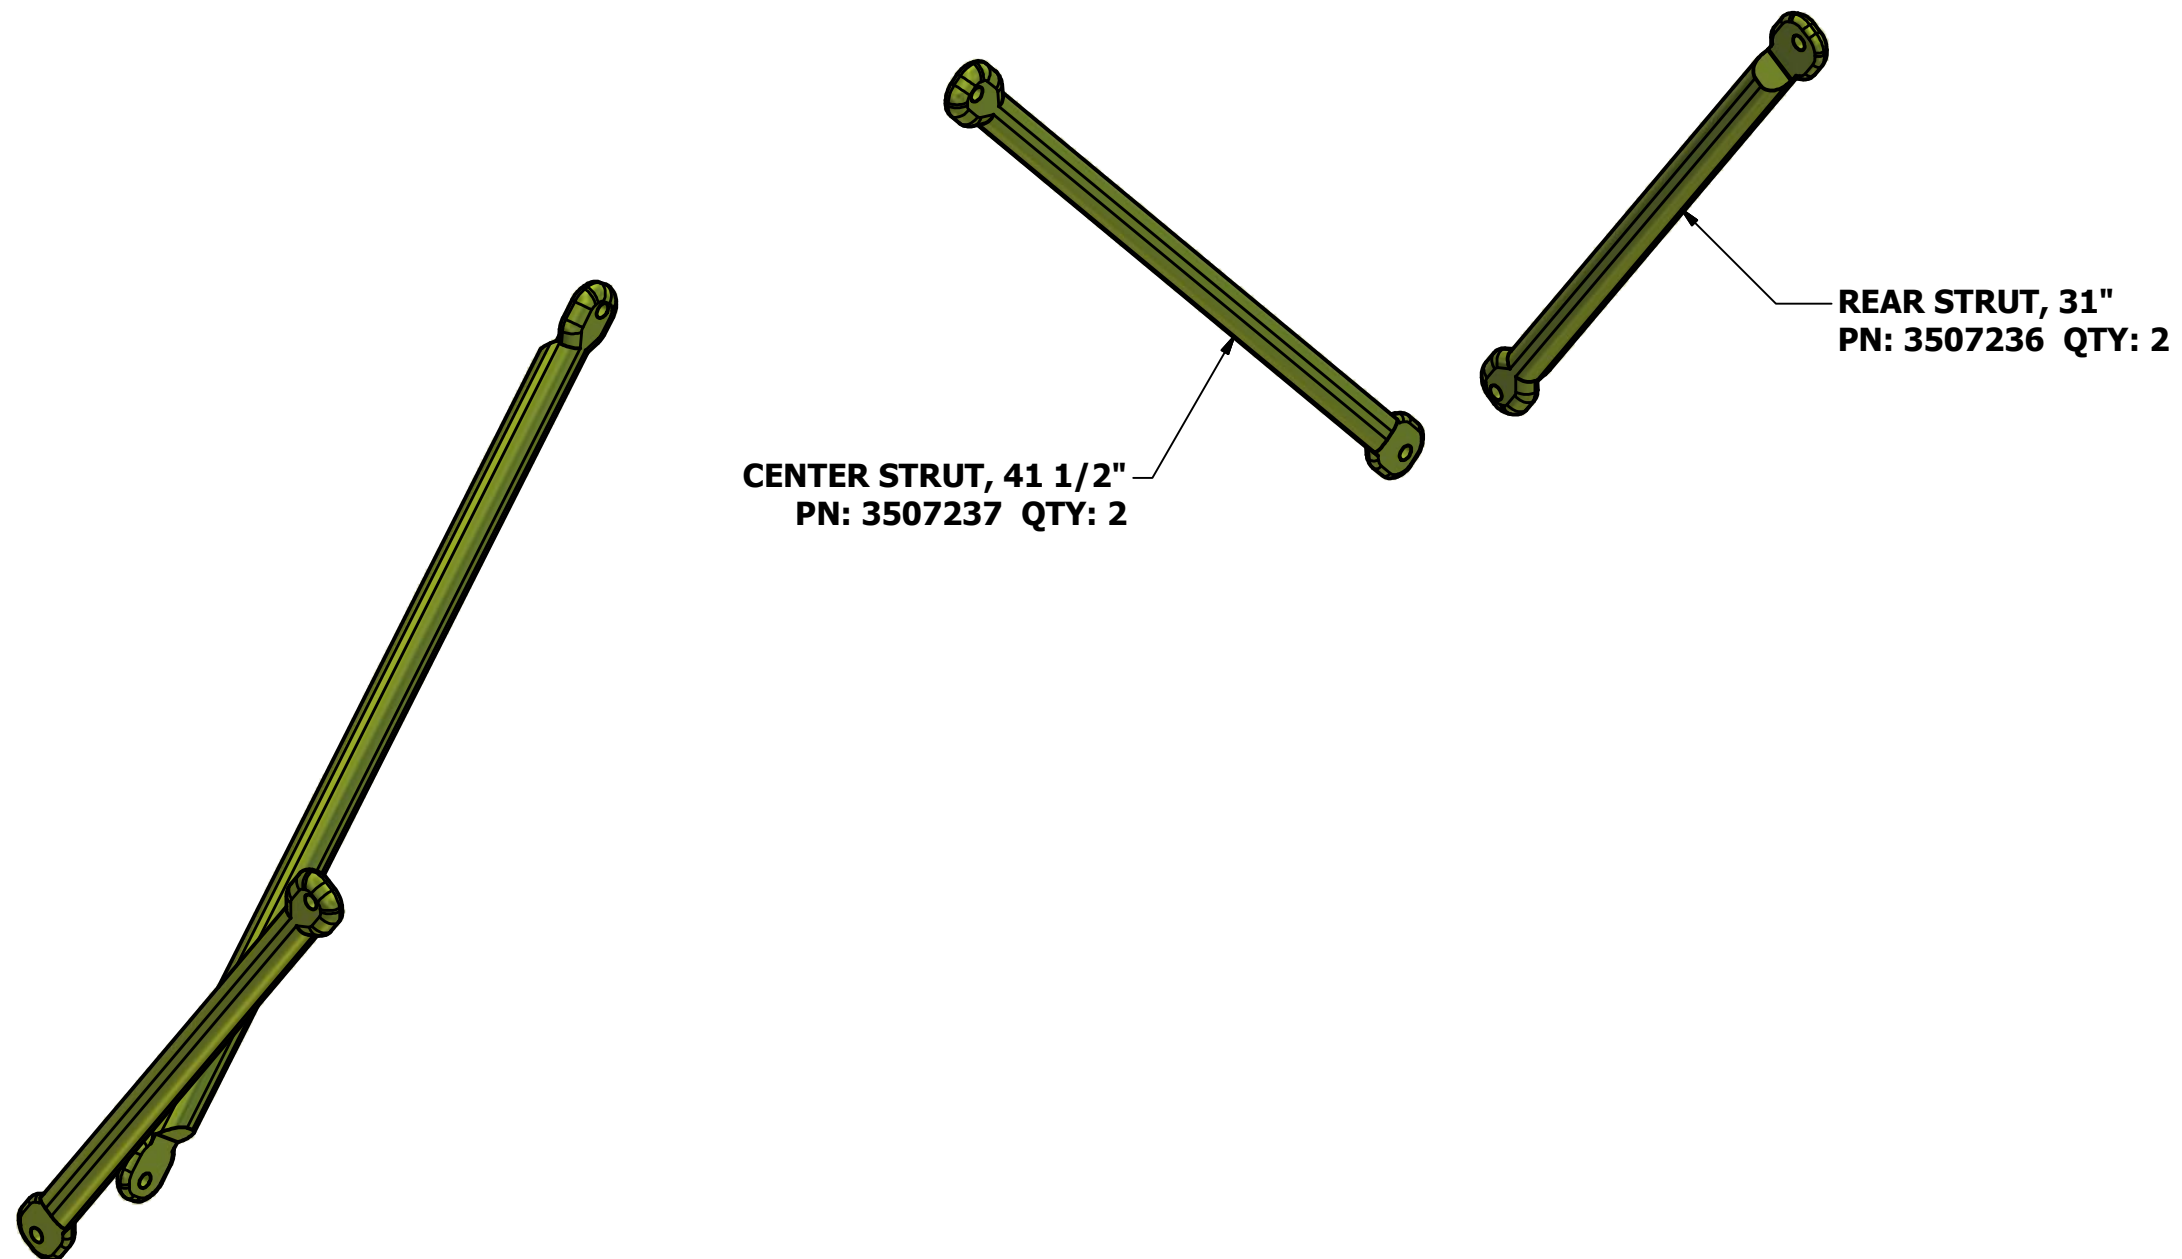

LANDING LEG ASSEMBLY 28' & 33' LTL TRAILERS

LANDING LEG ASSEMBLY, 28' & 33' TRAILERS PN: 320M012

LANDING LEG SKIRT ASSEMBLY, 28' & 33' TRAILERS PN: 320N052

LANDING LEG STRUT ASSEMBLY, 28' & 33' TRAILERS PN: 350N005