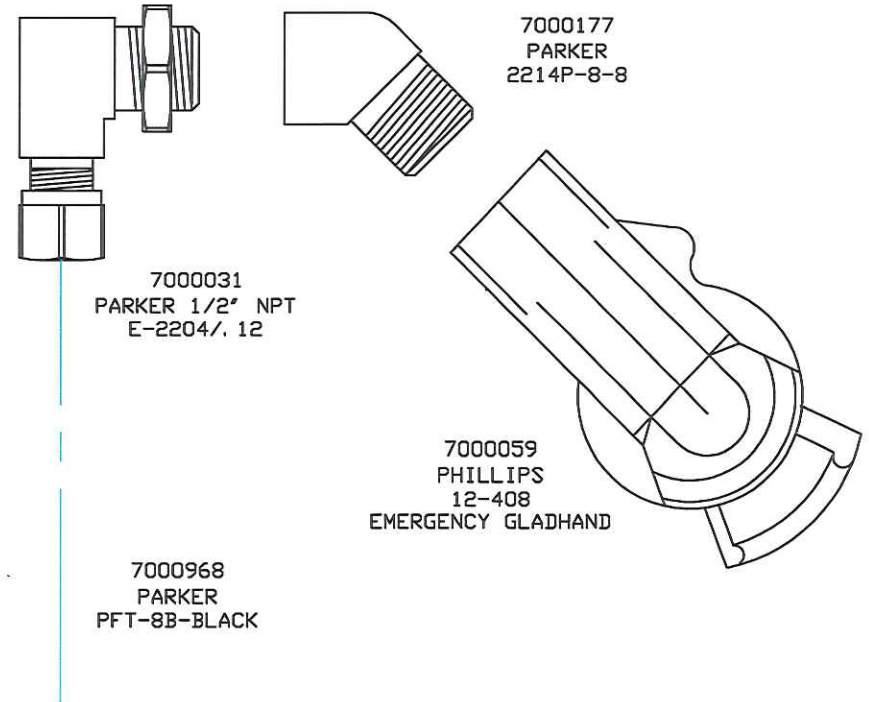

700N074
GLADHAND ASSEMBLY
FORWARD WALL