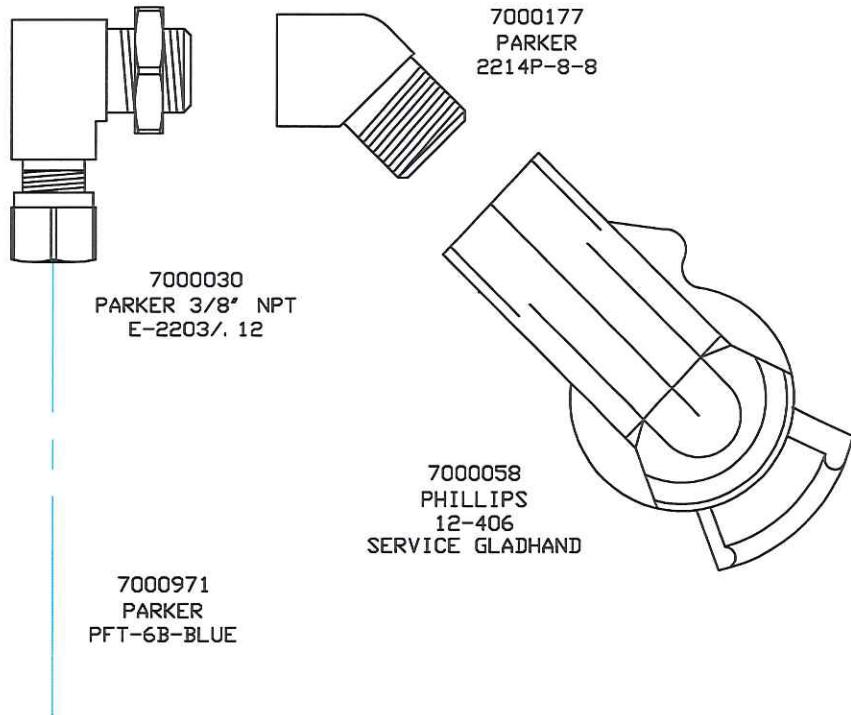

700N074
GLADHAND ASSEMBLY
FORWARD WALL