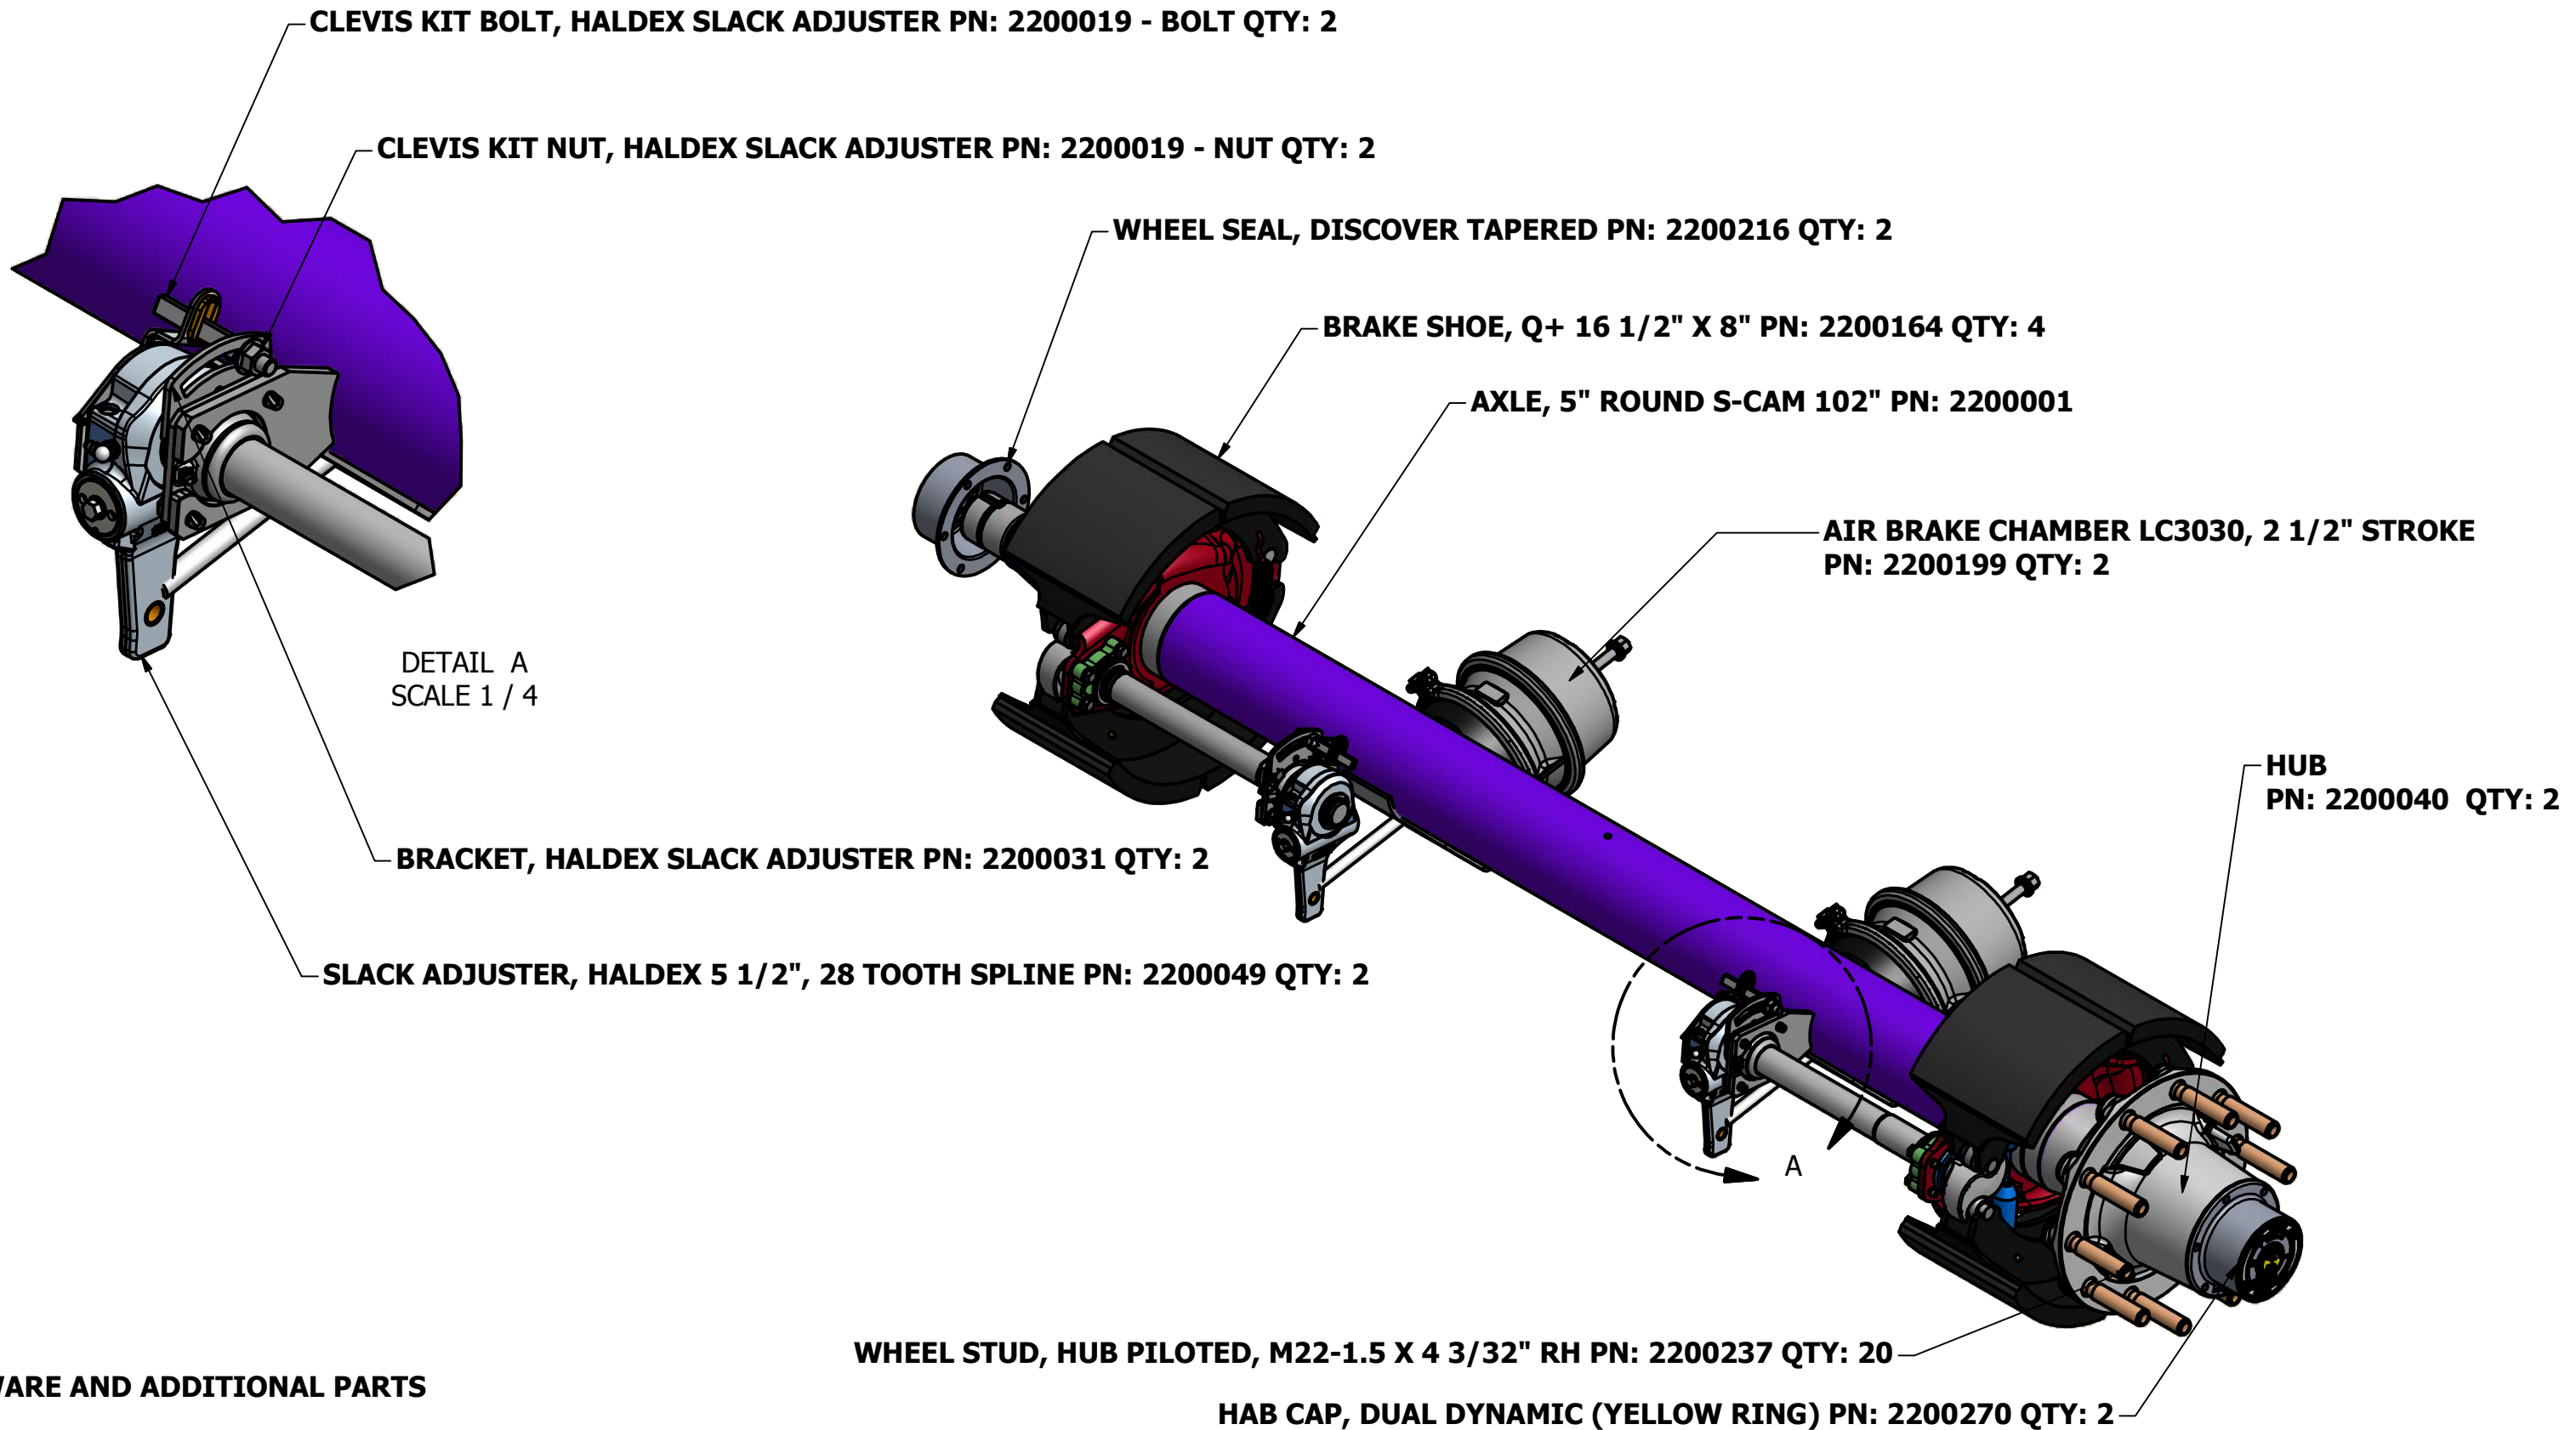

AXLE ASSEMBLY, 28' & 33', ABS, 22.5" TIRES PN: 220M049

HARDWARE AND ADDITIONAL PARTS

BOLT, 5/16-18 X 1" GRADE 8 PLATED PN: 6000310 QTY: 12
WASHER, 5/16" LOCK, PLATED PN: 6200313 QTY: 12
AXLE NUT, STEMCO PN: 9100203 QTY: 2
DRUM PN: 2200282 QTY: 2