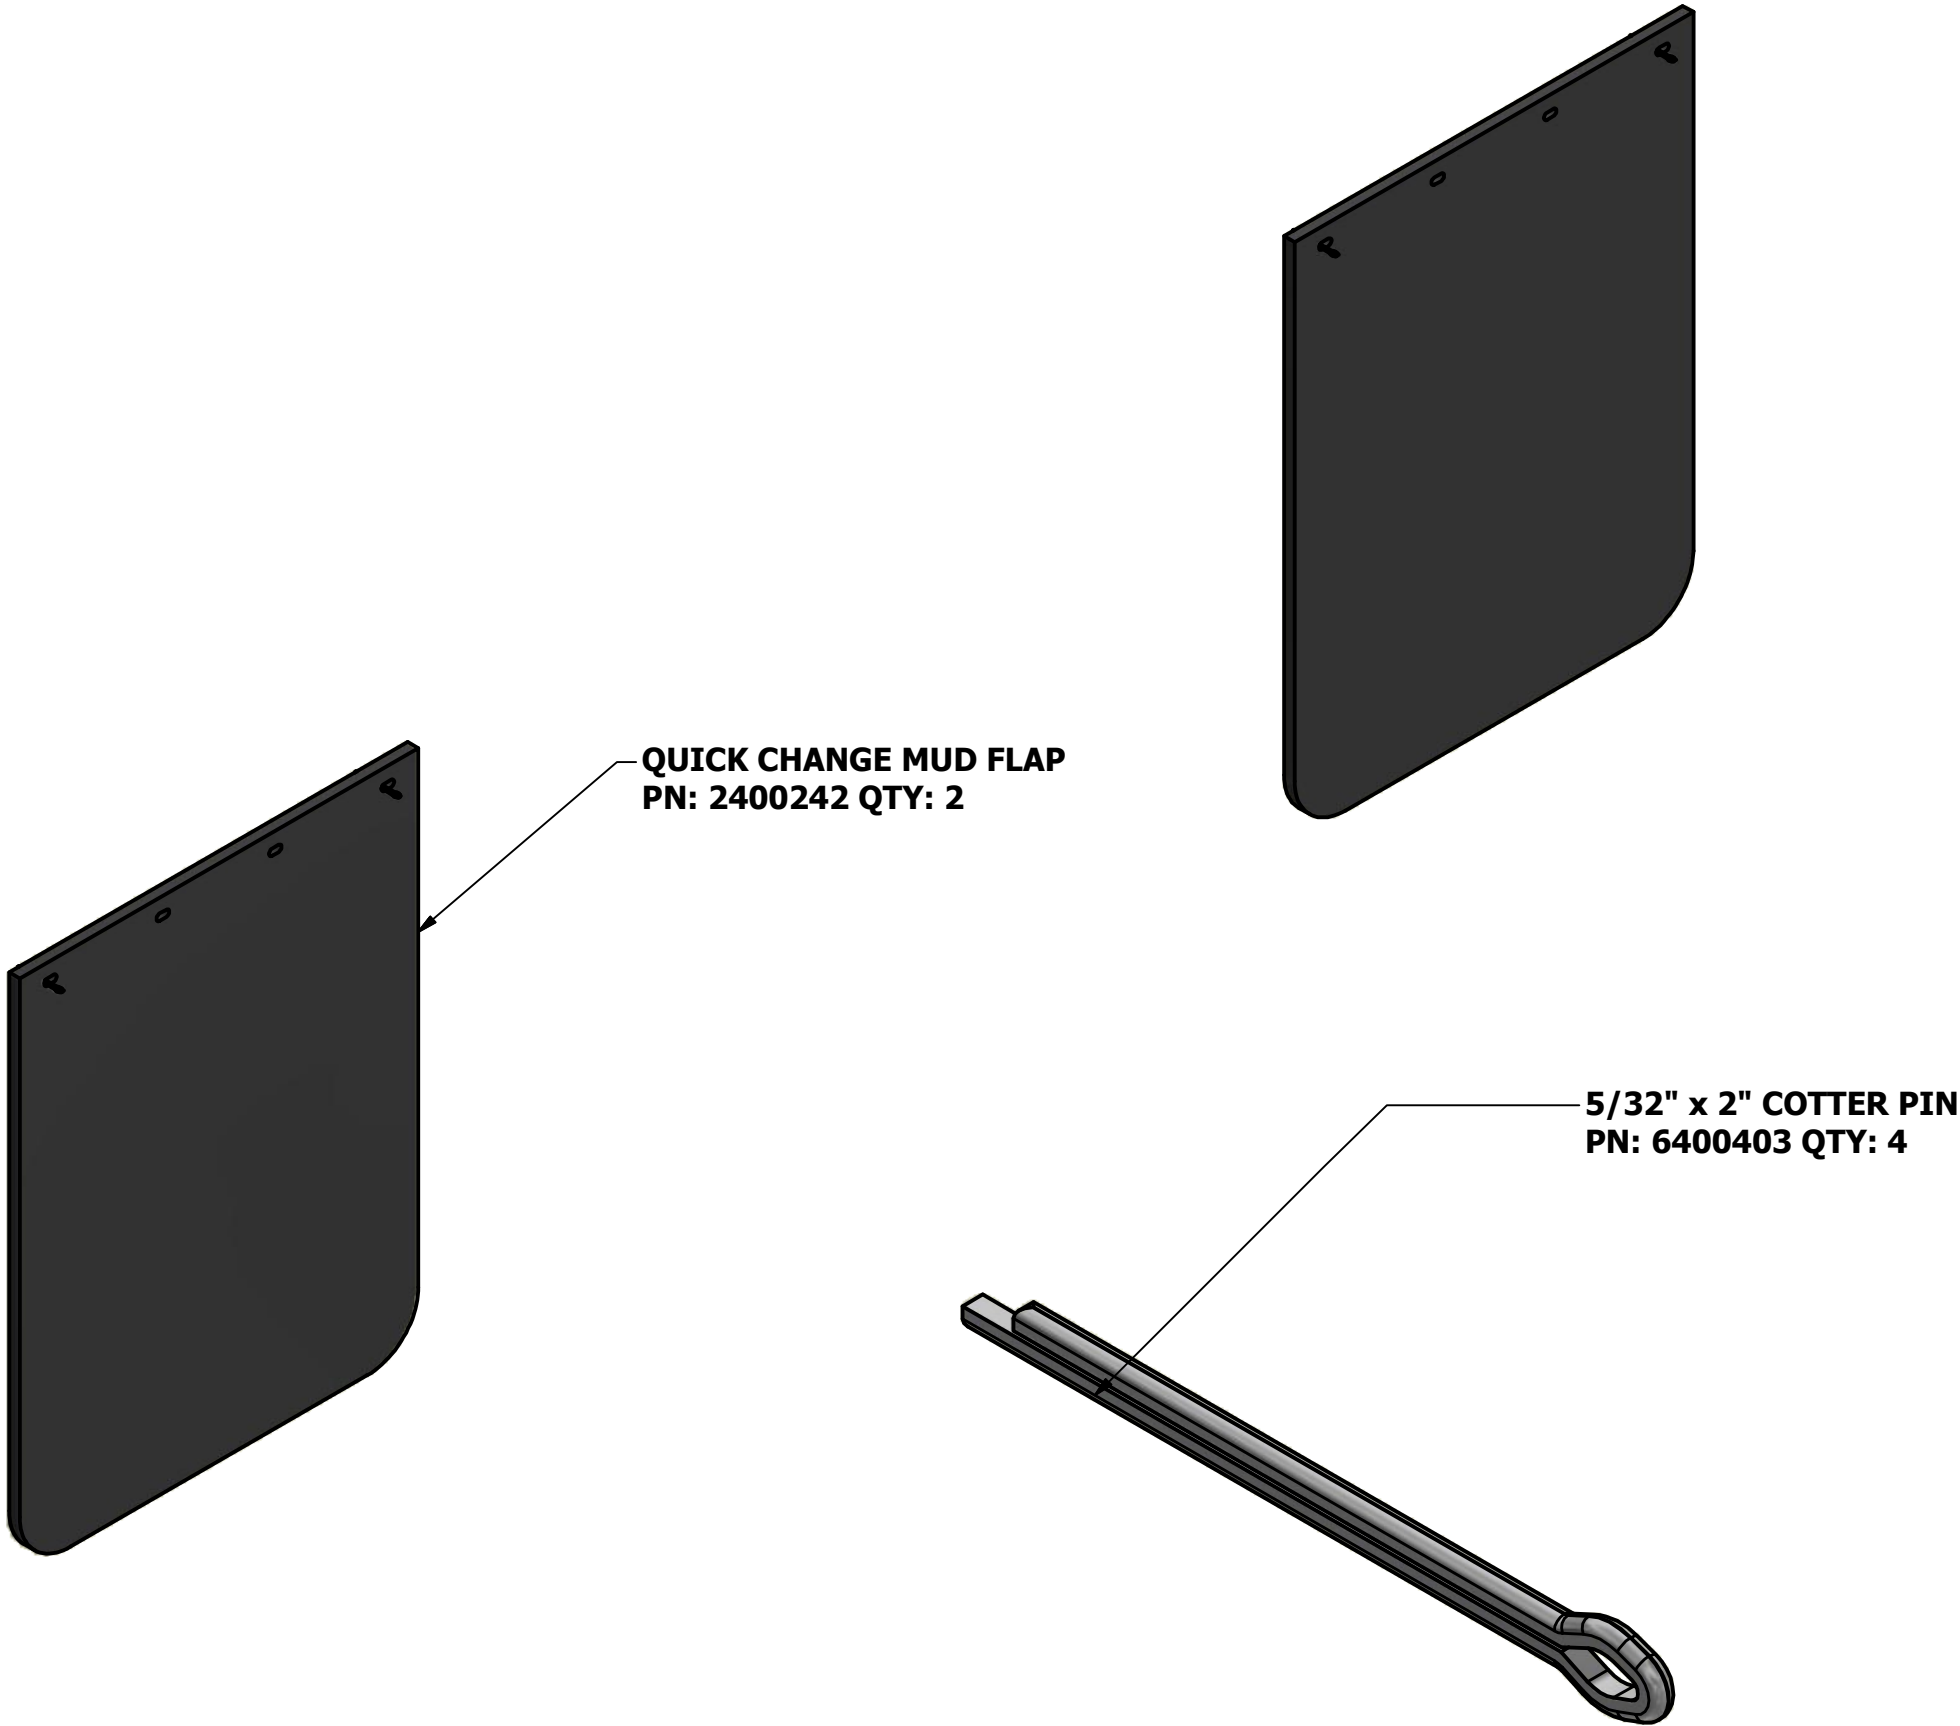

JOST LANDING LEG SET, 28' & 33' TRAILERS PN: 350N029

LANDING LEG KIT PACK, 28' & 33' TRAILERS PN: 6501010

MUD FLAP ASSEMBLY 28' & 33' LTL TRAILERS

MUD FLAP ASSEMBLY, 28' & 33' TRAILERS PN: 240N217

**QUICK CHANGE MUD FLAP
PN: 2400242 QTY: 2**