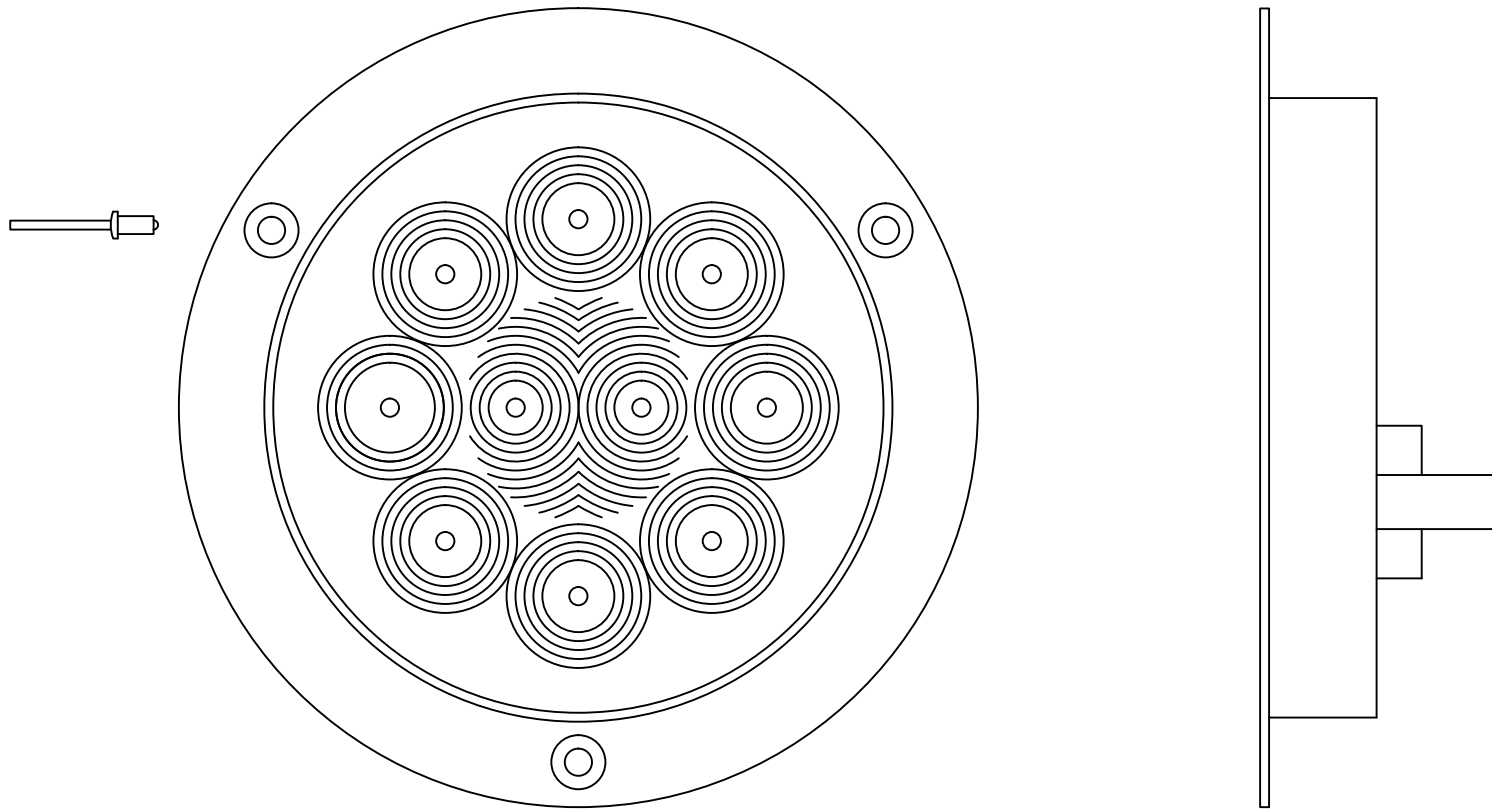

8000552
PHILLIPS 70-7223-024
7-WAY HARNESS - REAR

800N324
REAR 7-WAY ASSEMBLY

8000550
GROTE 01-6761-G1
REAR SILL HARNESS

6300119 (12) POP RIVET

8000575 (4)
GROTE 01-5462-23
TAIL LIGHT - LED

800N332 TAIL LIGHT
ASSEMBLY