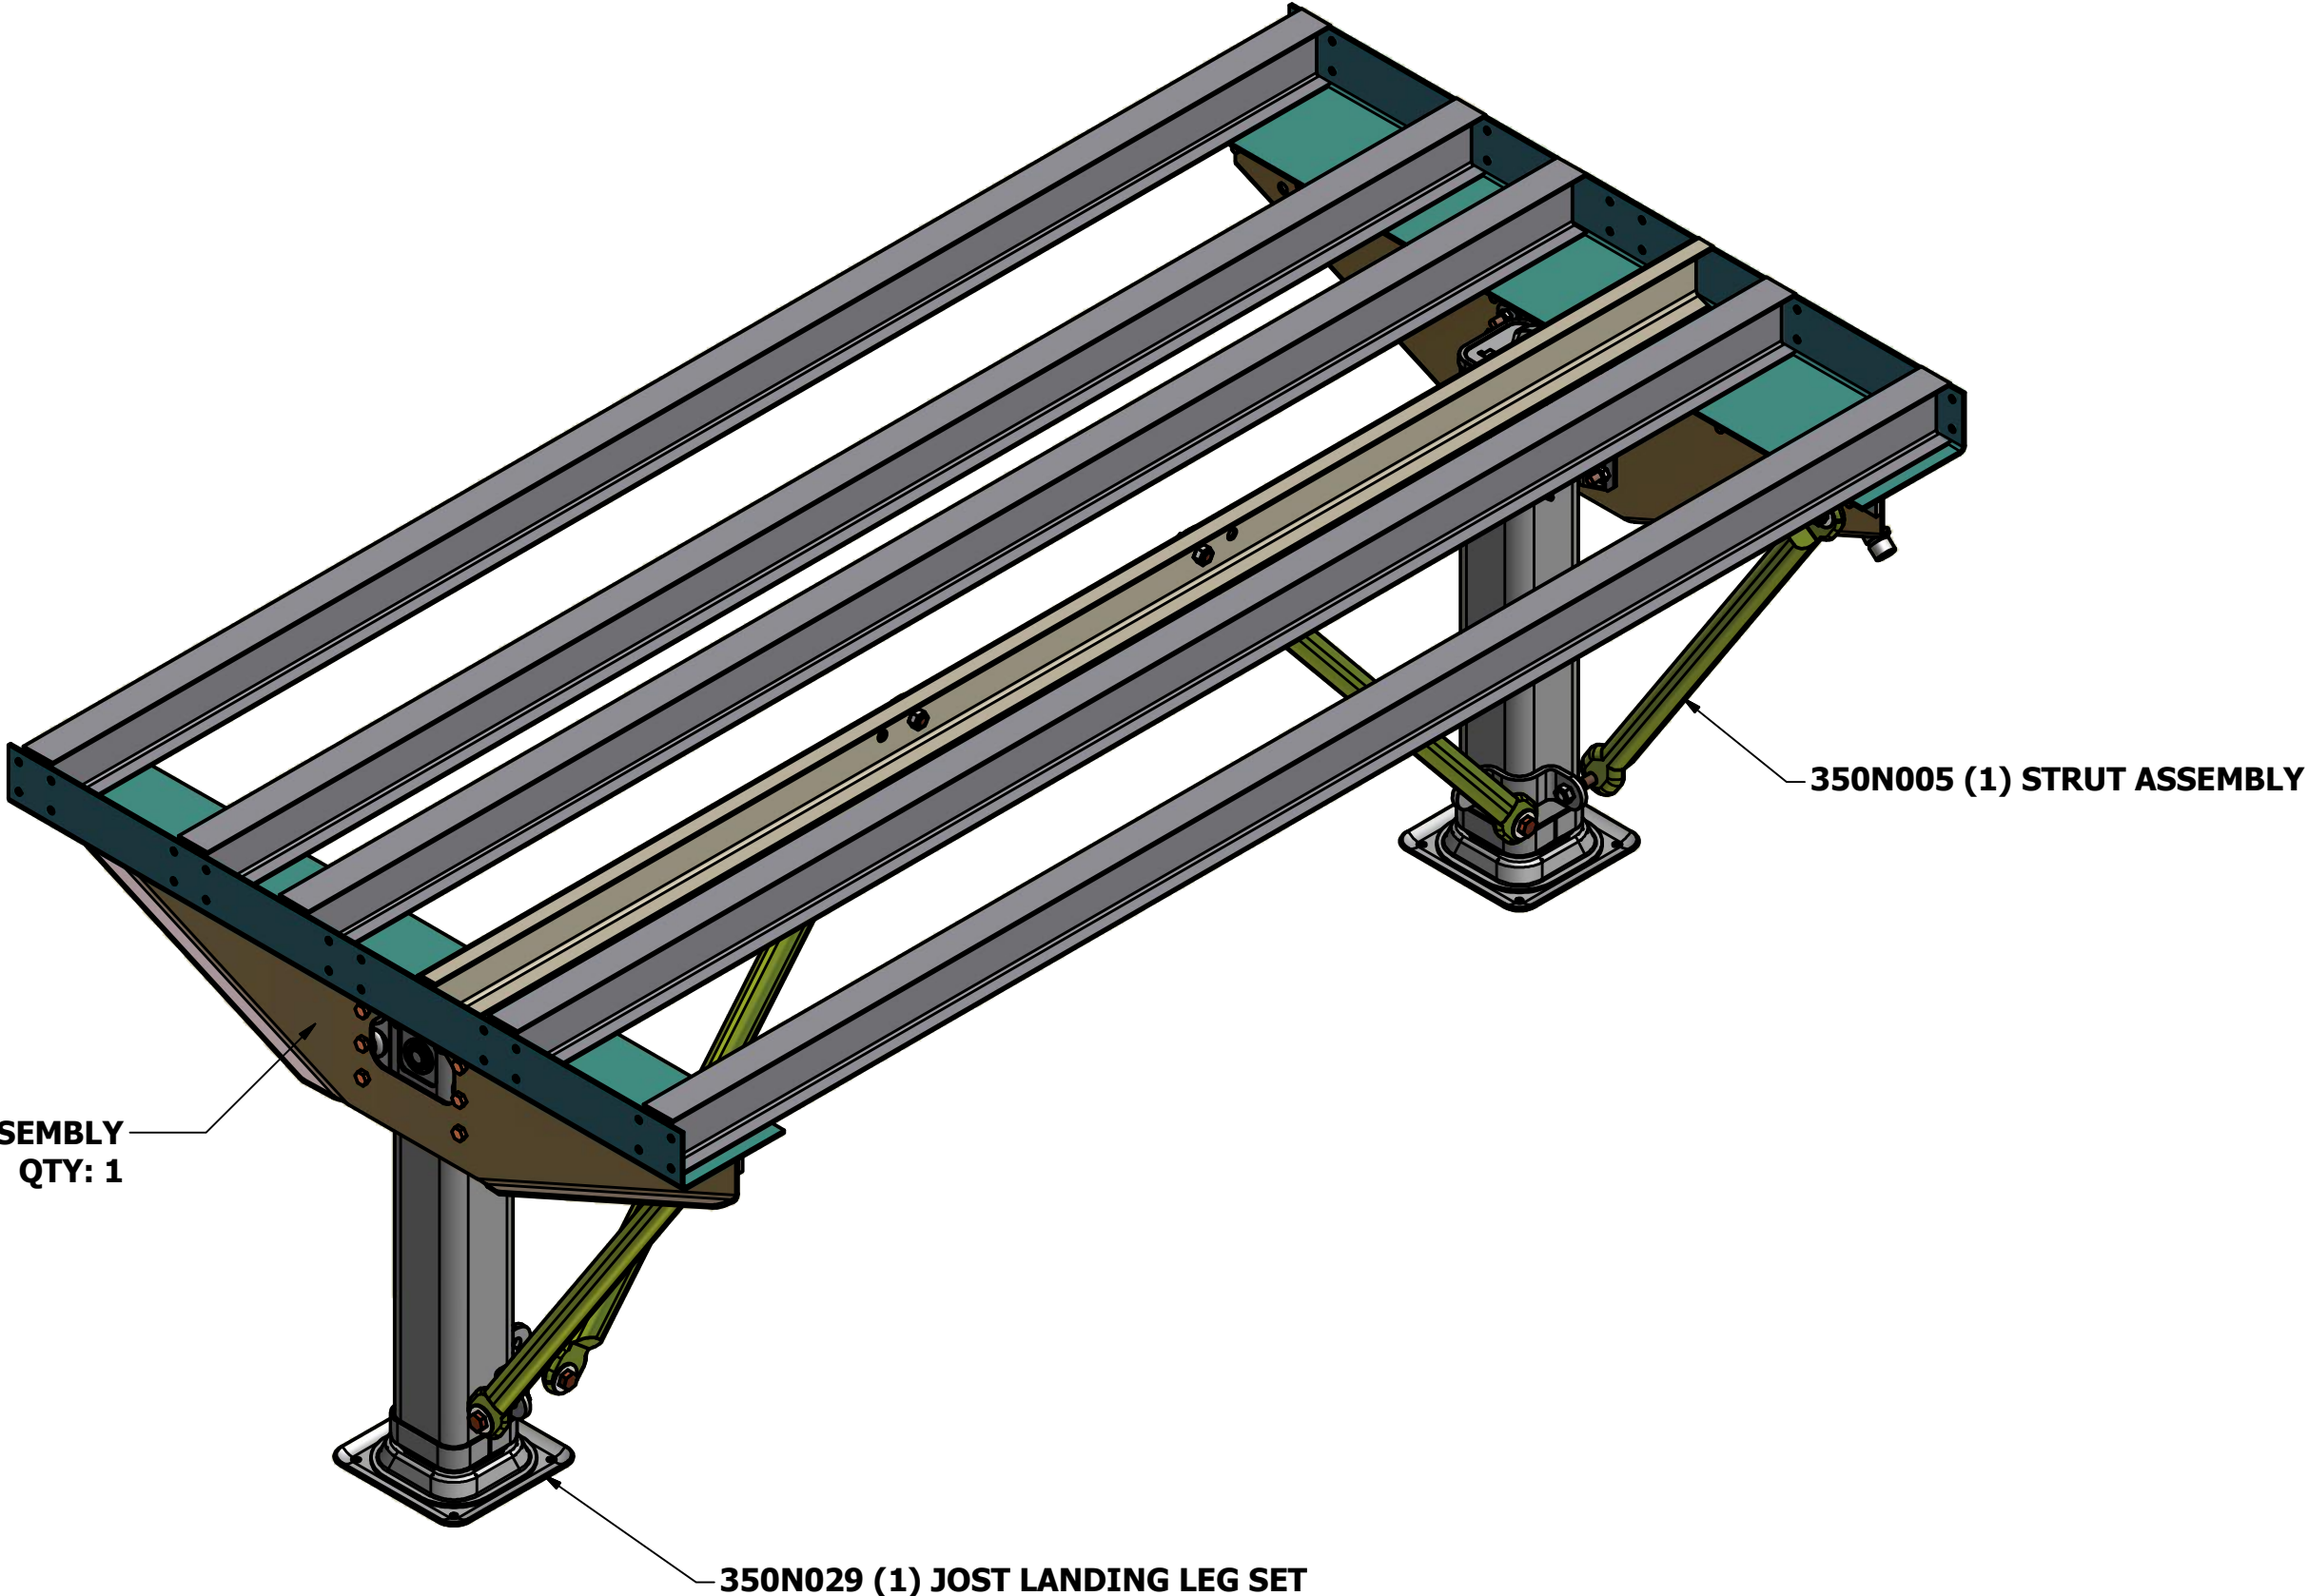

LANDING LEG ASSEMBLY, 28' & 33' TRAILERS PN: 320M012