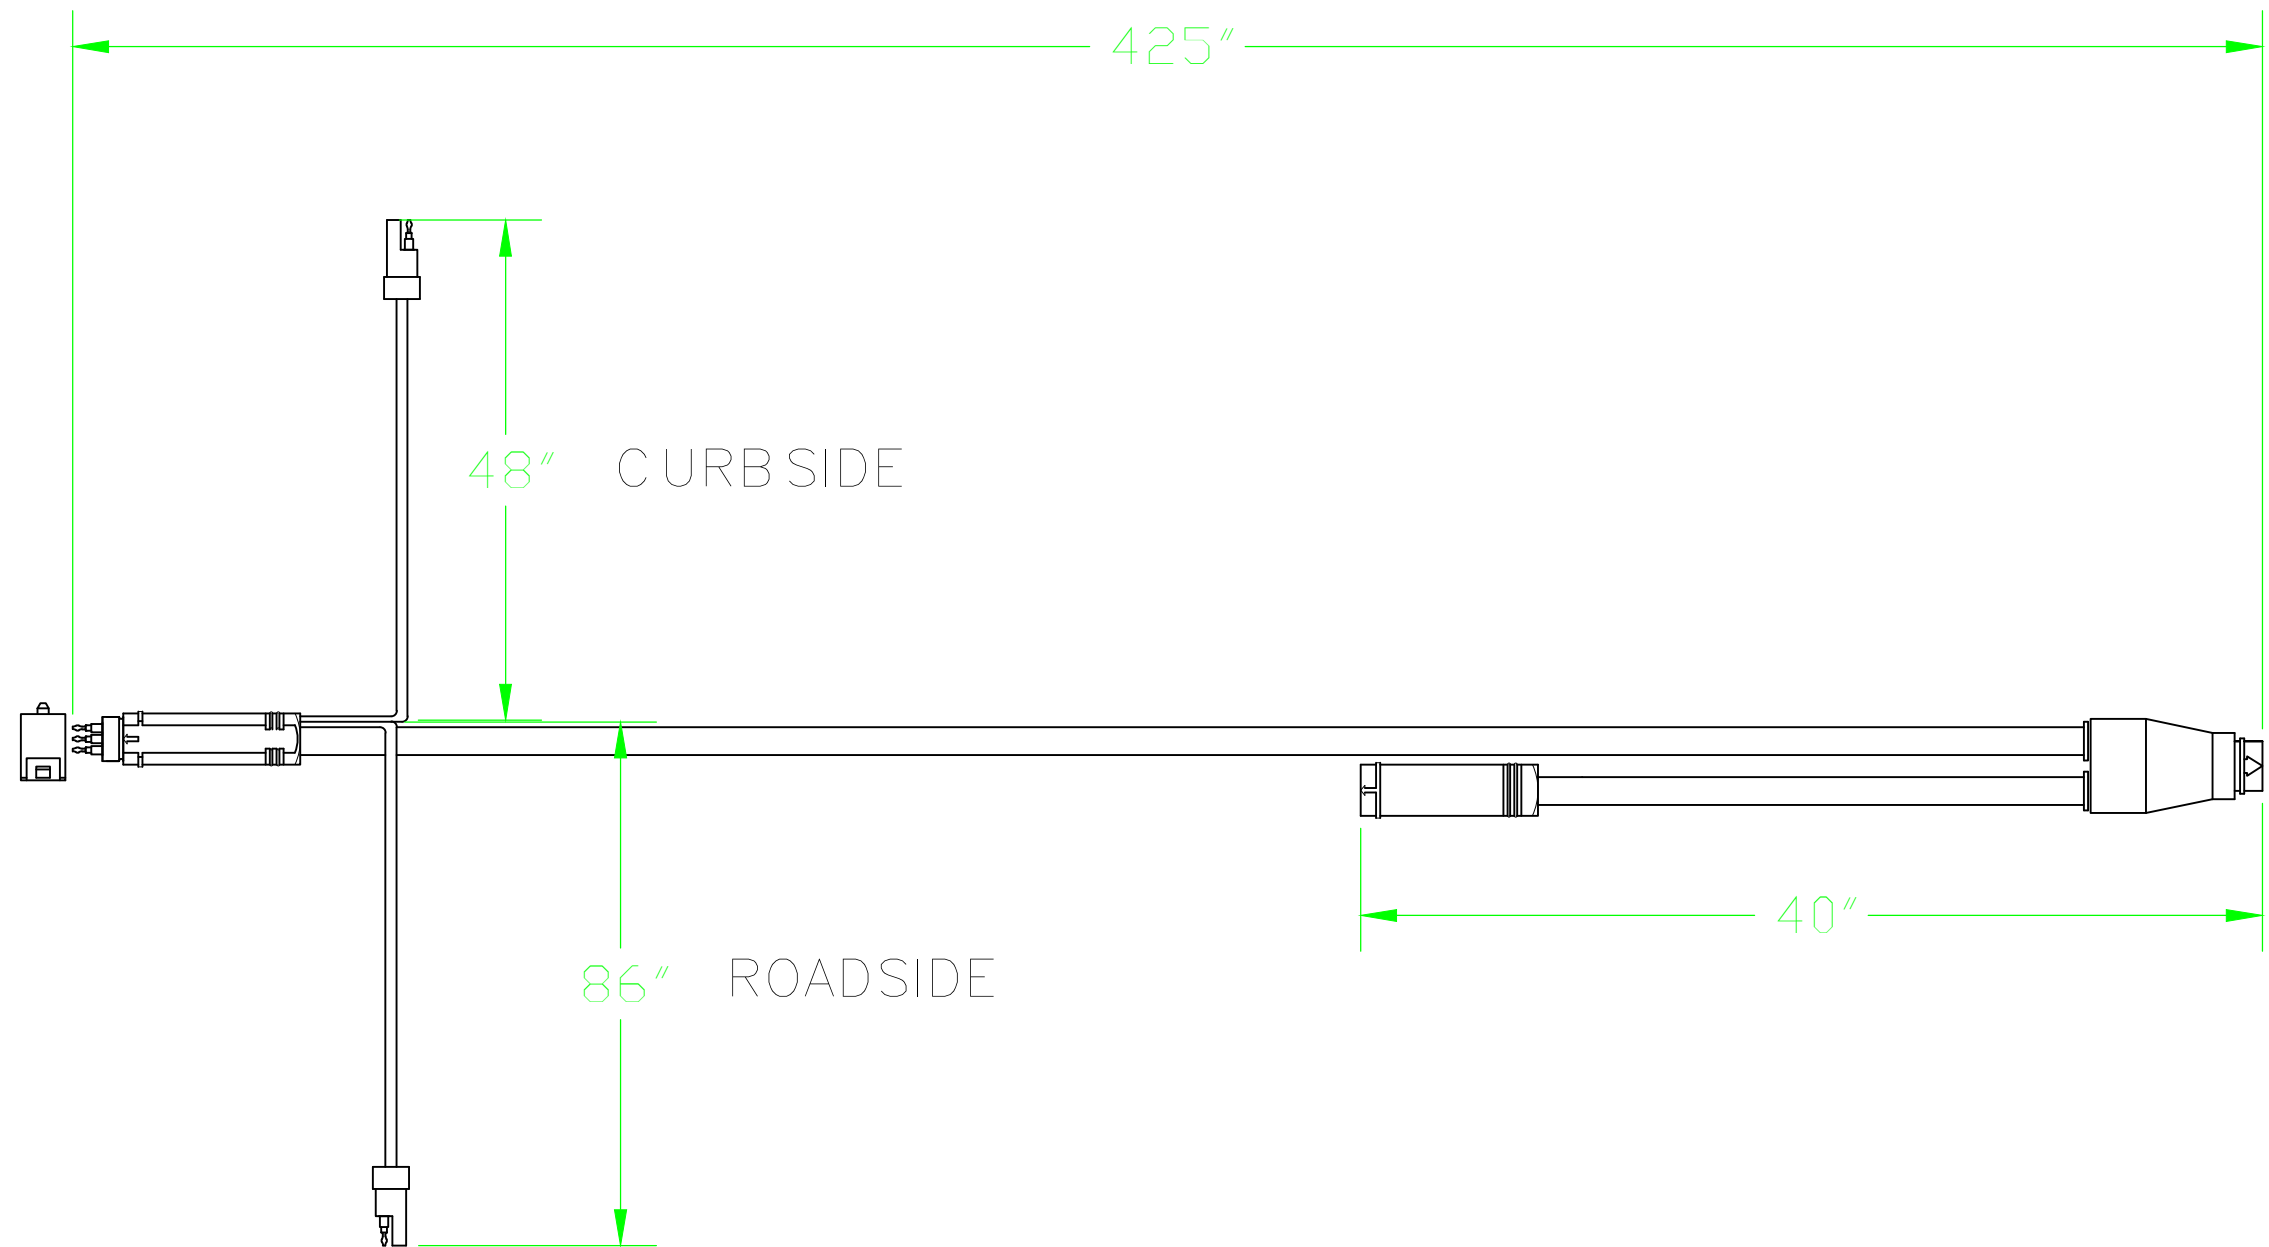

11"

PART NUMBER 8000574 INCLUDES THE LIGHT, BRACKET AND GASKET

800N328 GROTE LED LICENSE LIGHT ASSEMBLY

8000570

GROTE 01-4933-86

LOWER REAR MARKER LIGHT AND PIGTAIL

20"

800N326