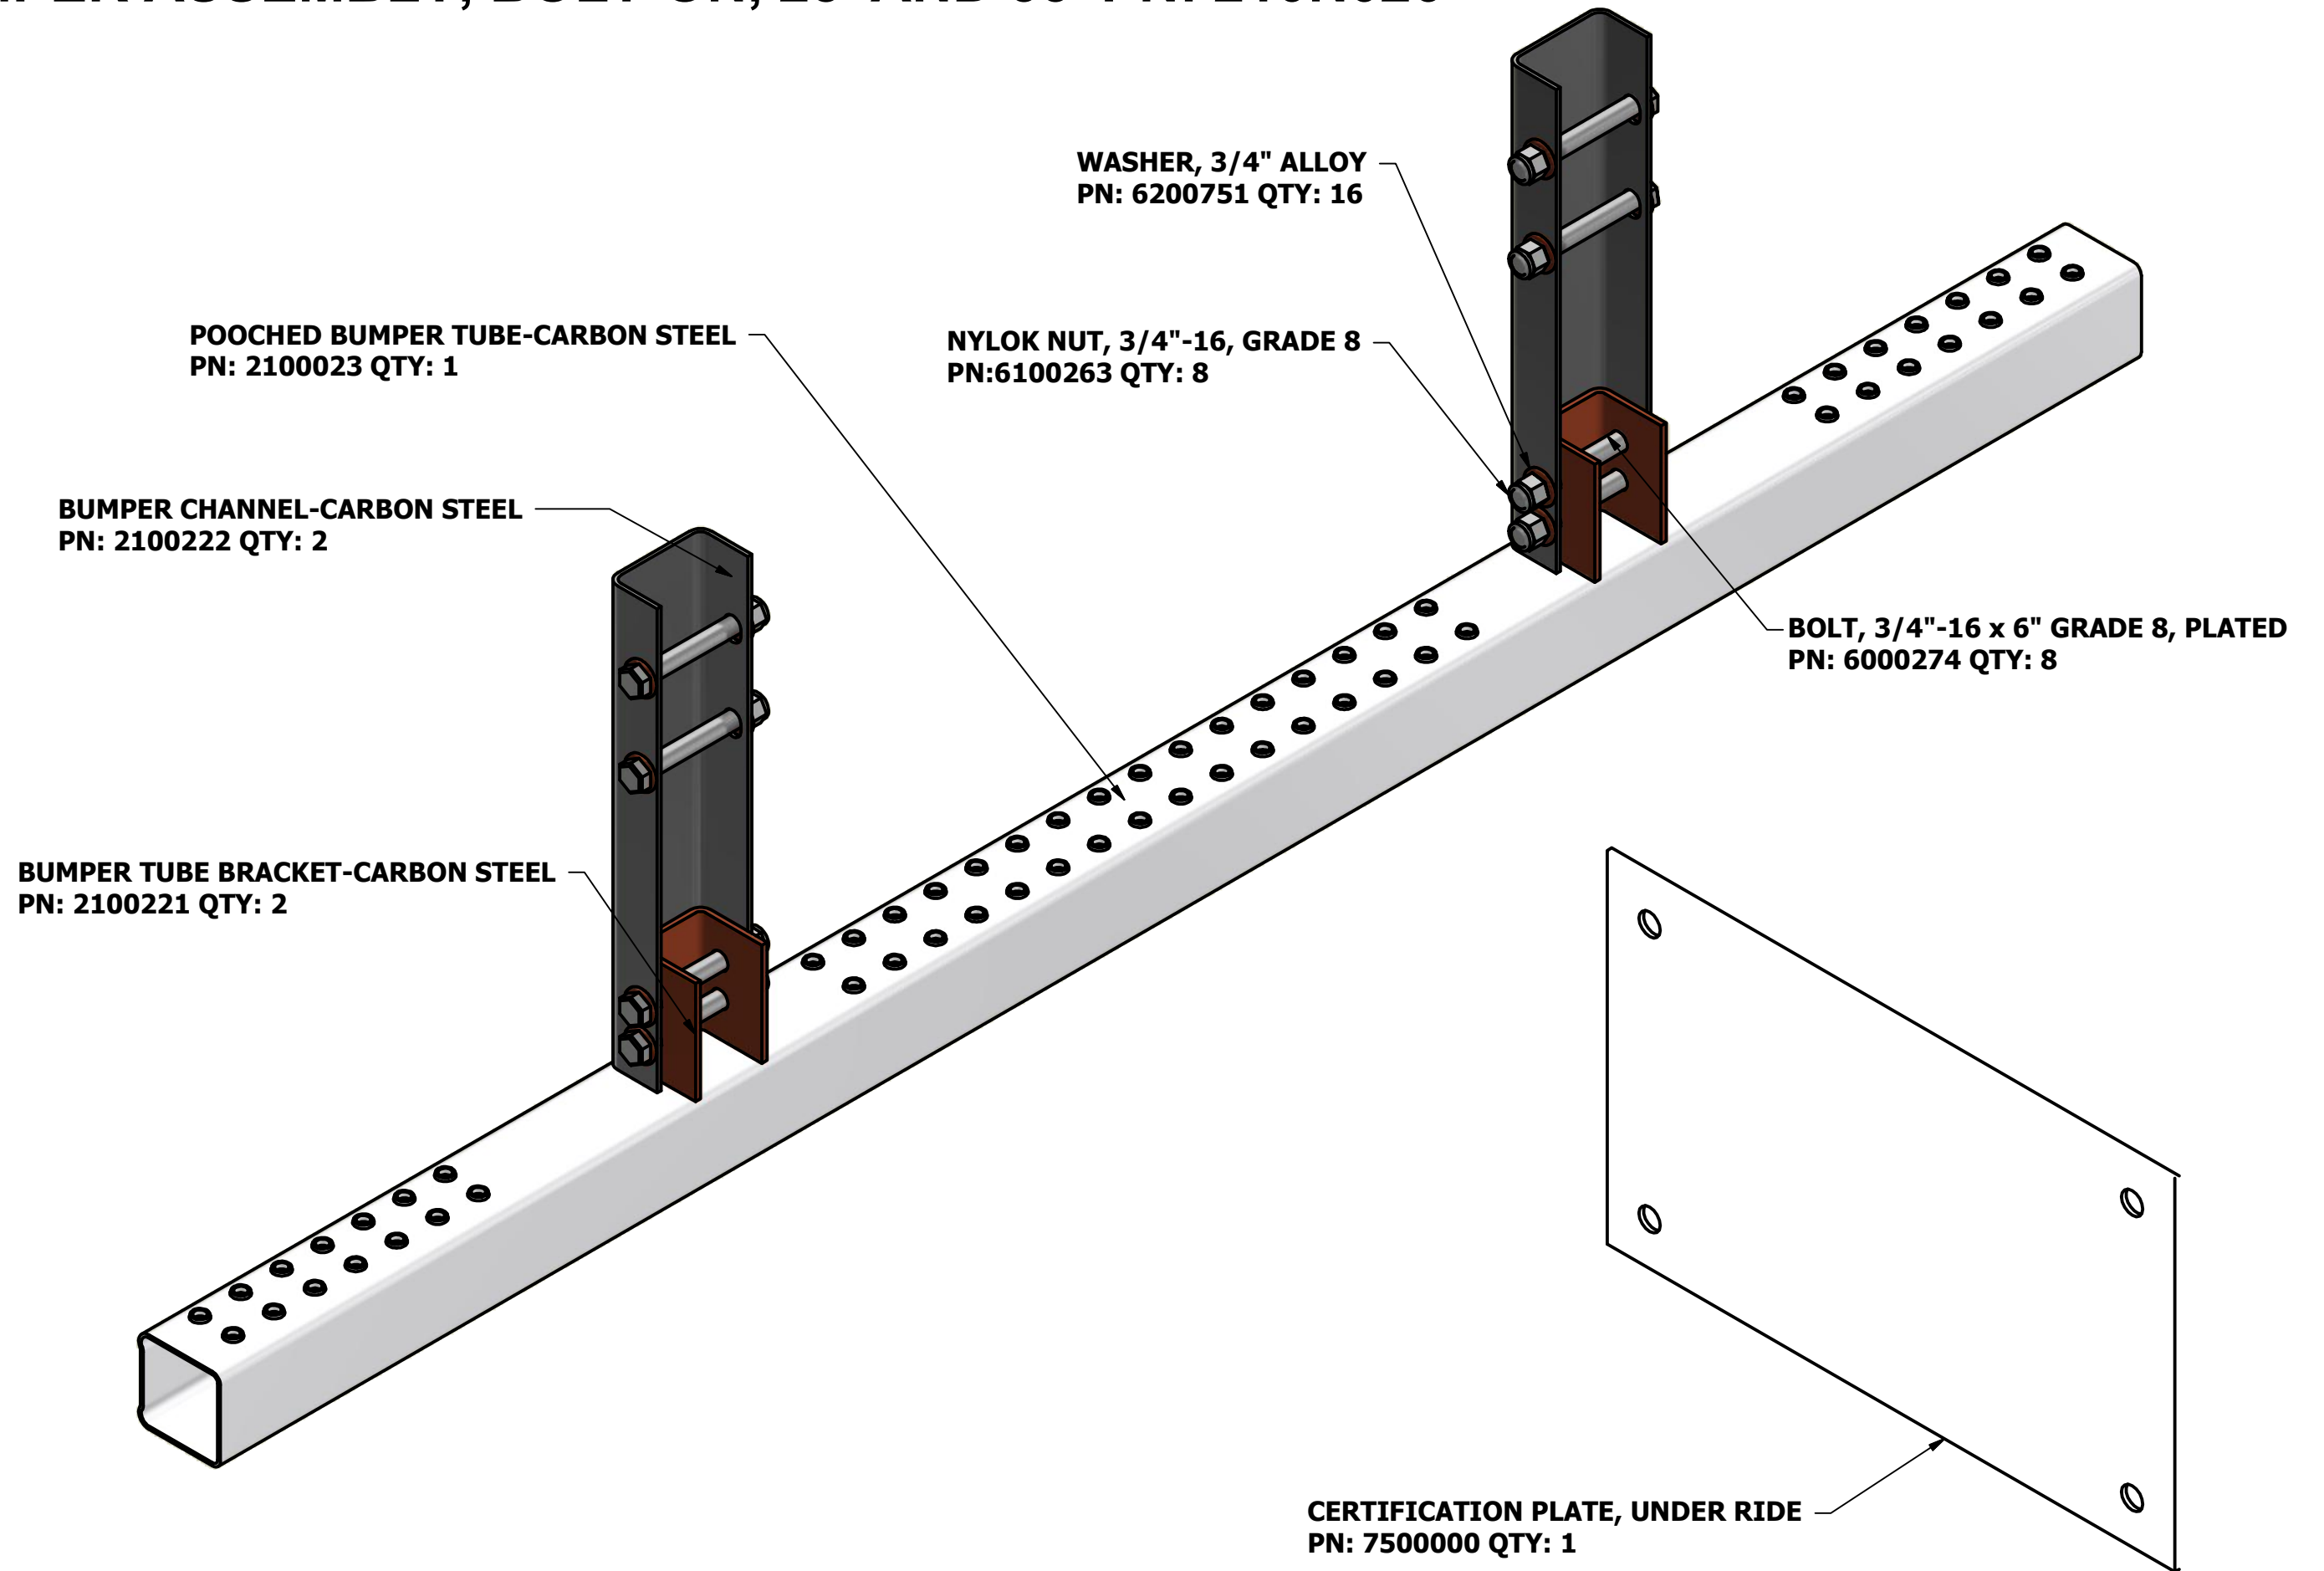

BUMPER ASSEMBLY, BOLT-ON, 28' AND 33' PN: 210N026