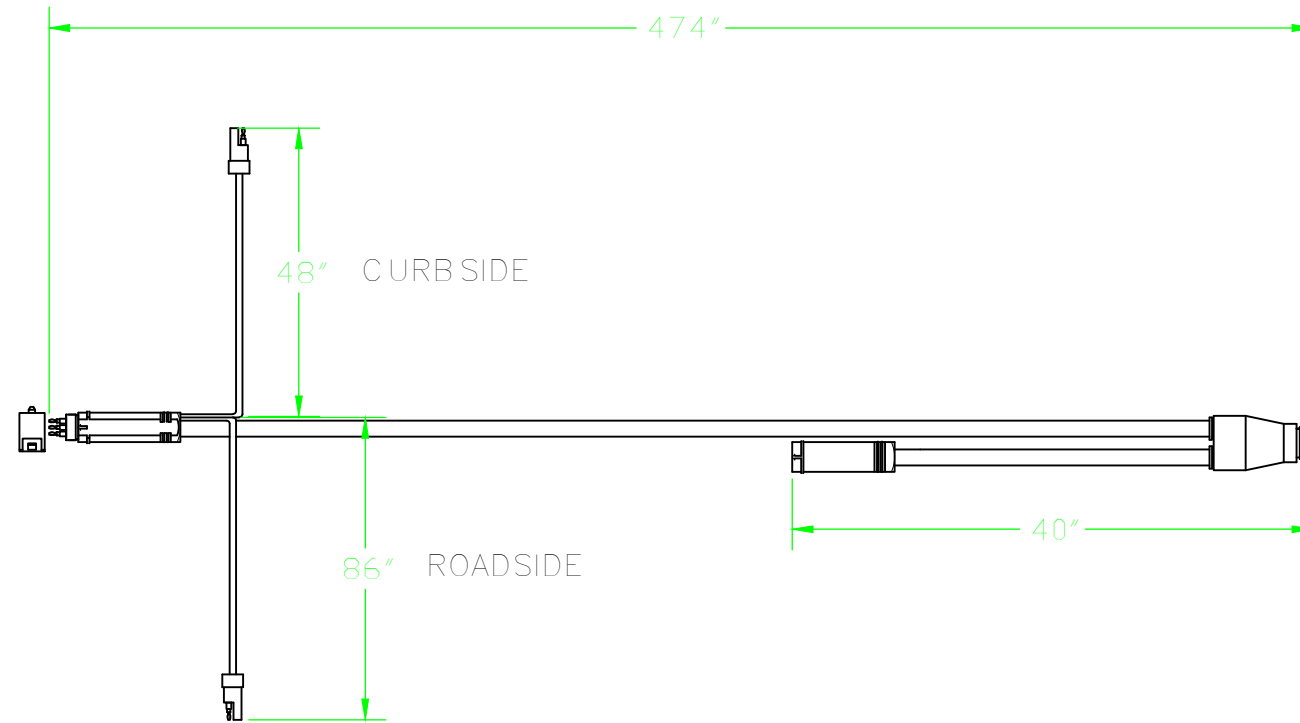

NOTE: PART NOT SHOWN ON DRAWING BUT INCLUDED ON CWF 33' TRAILER AS FOLLOWS

DUMMY PLUG PN: 8000557

8003211
GROTE 01-6670-C1
MAIN HARNESS 2013 32' & 33' TRAILERS