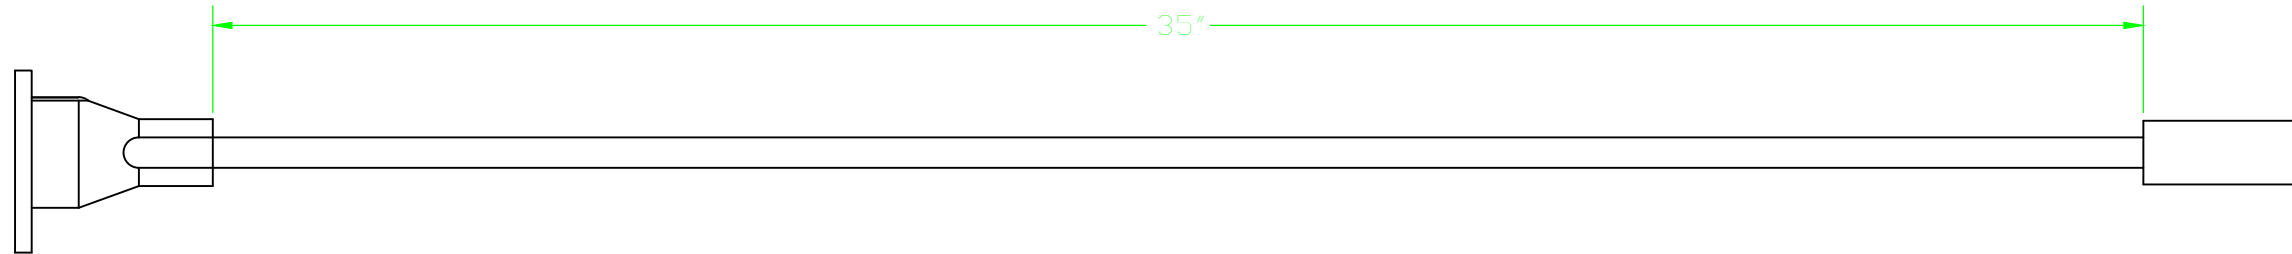

8000559
7-WAY SOCKET AND HARNESS - FRONT
PHILLIPS 70-7171-035
PUSH ON PINS
WITH CLAMP AND SOCKET

800N323 7-WAY ASSEMBLY - FORWARD WALL

GASKET

BRACKET

6000238 (2)
MACHINE SCREW

6100238 (2)
NUT

80000574 (1)
LED LIGHT
GROTE 01-6067-82