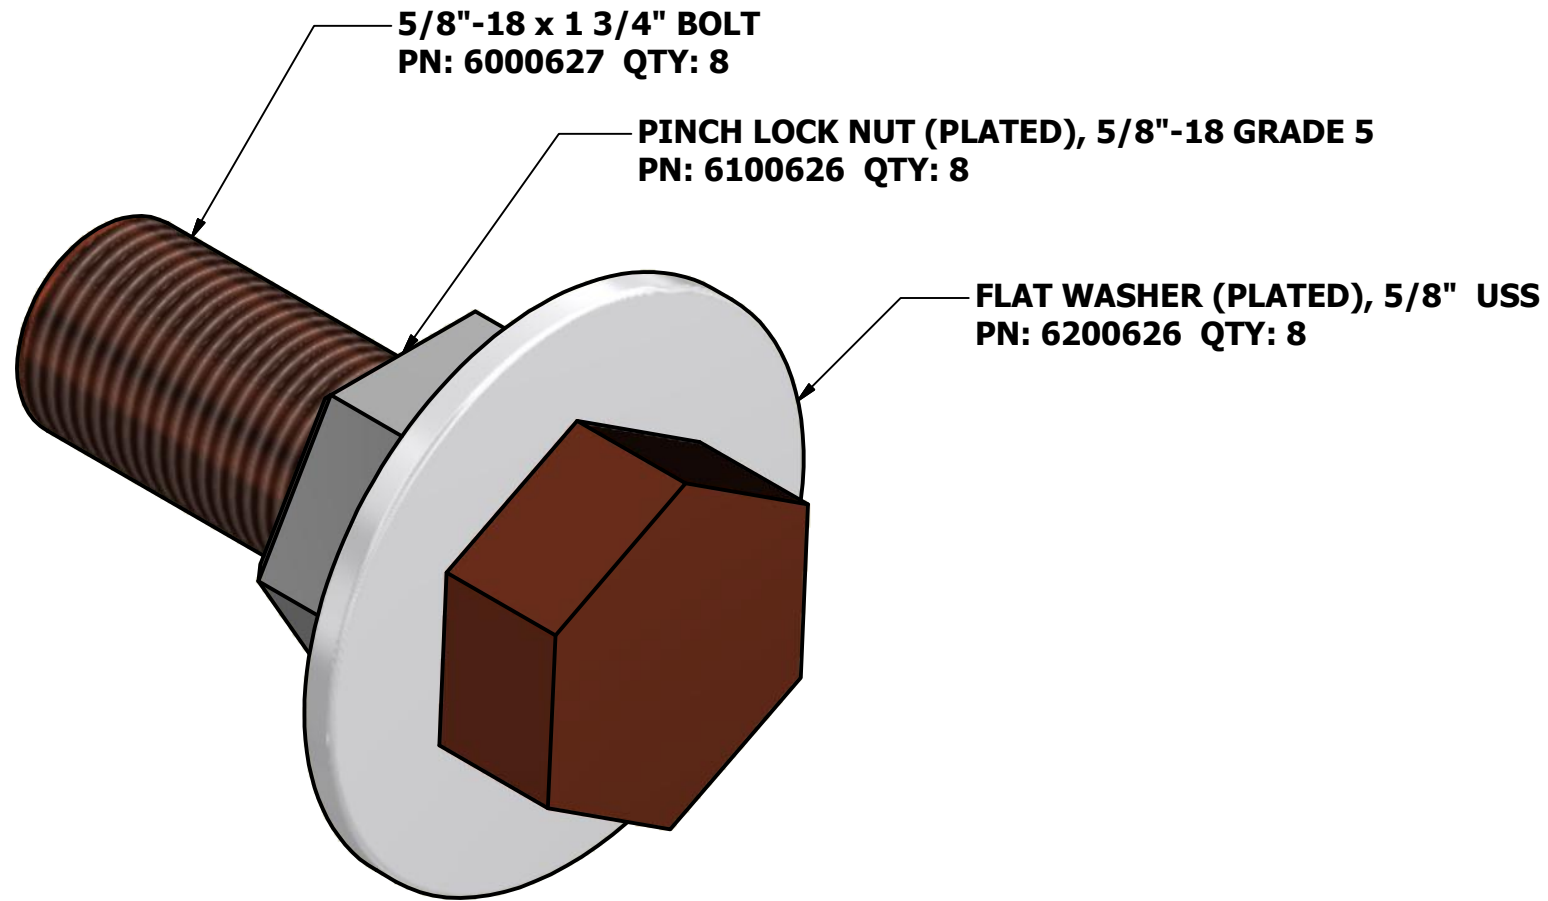

LANDING LEG KIT PACK, 28' & 33' TRAILERS PN: 6501010