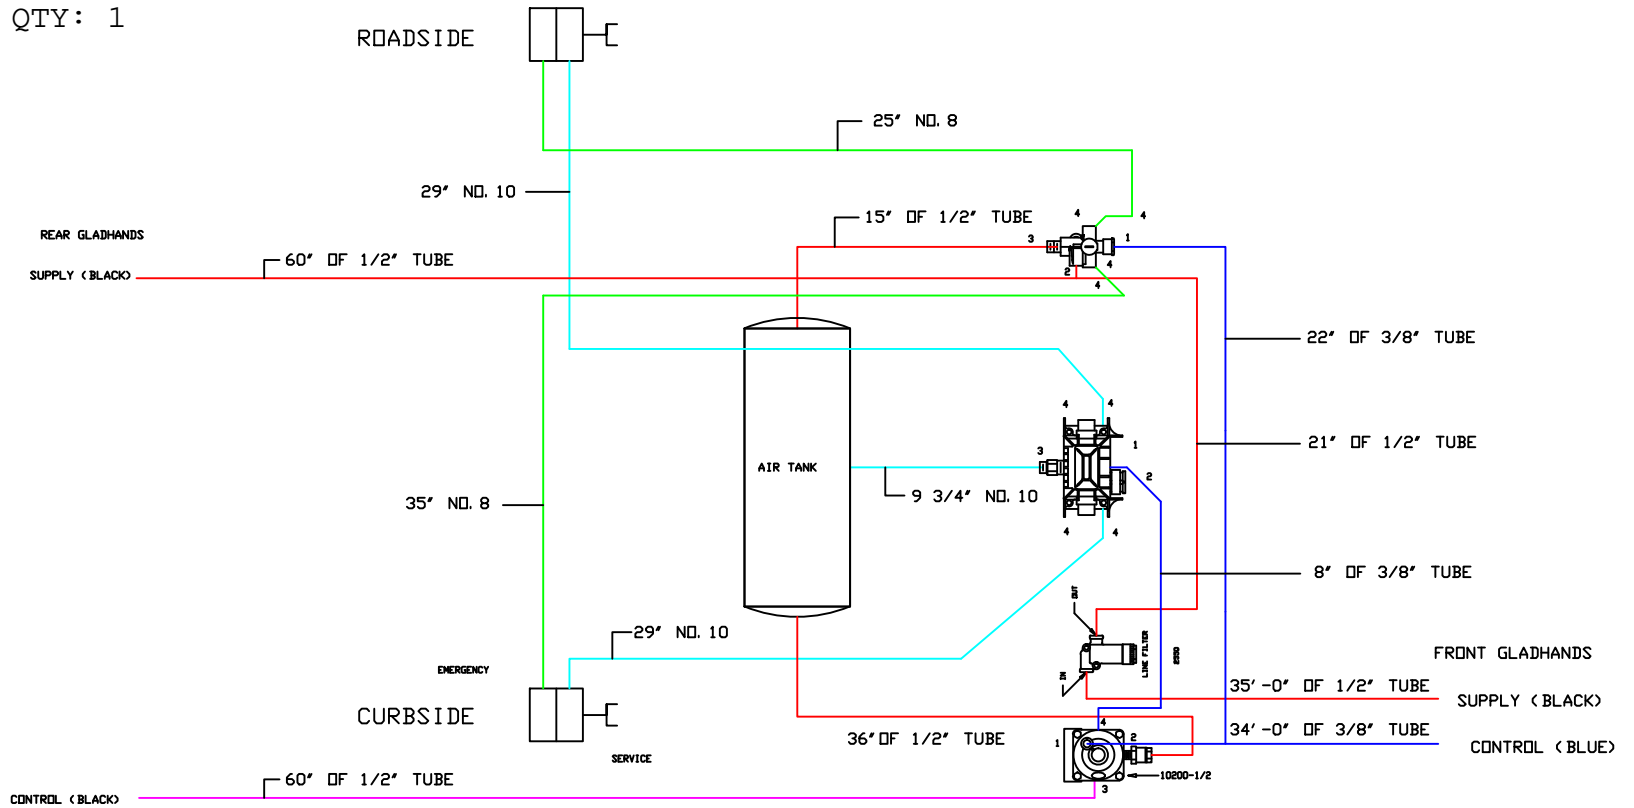

PARTS NOT SHOWN

RUBBER CUSHIONED CLAMP

PN: 8000271 QTY: 5

GROMMET

PN: 8000459 QTY: 1

700M075 / 700N242 33' STANDARD TRAILERS
DOUBLE TRAILER - WITH ABS - WITHOUT LIFT GATE