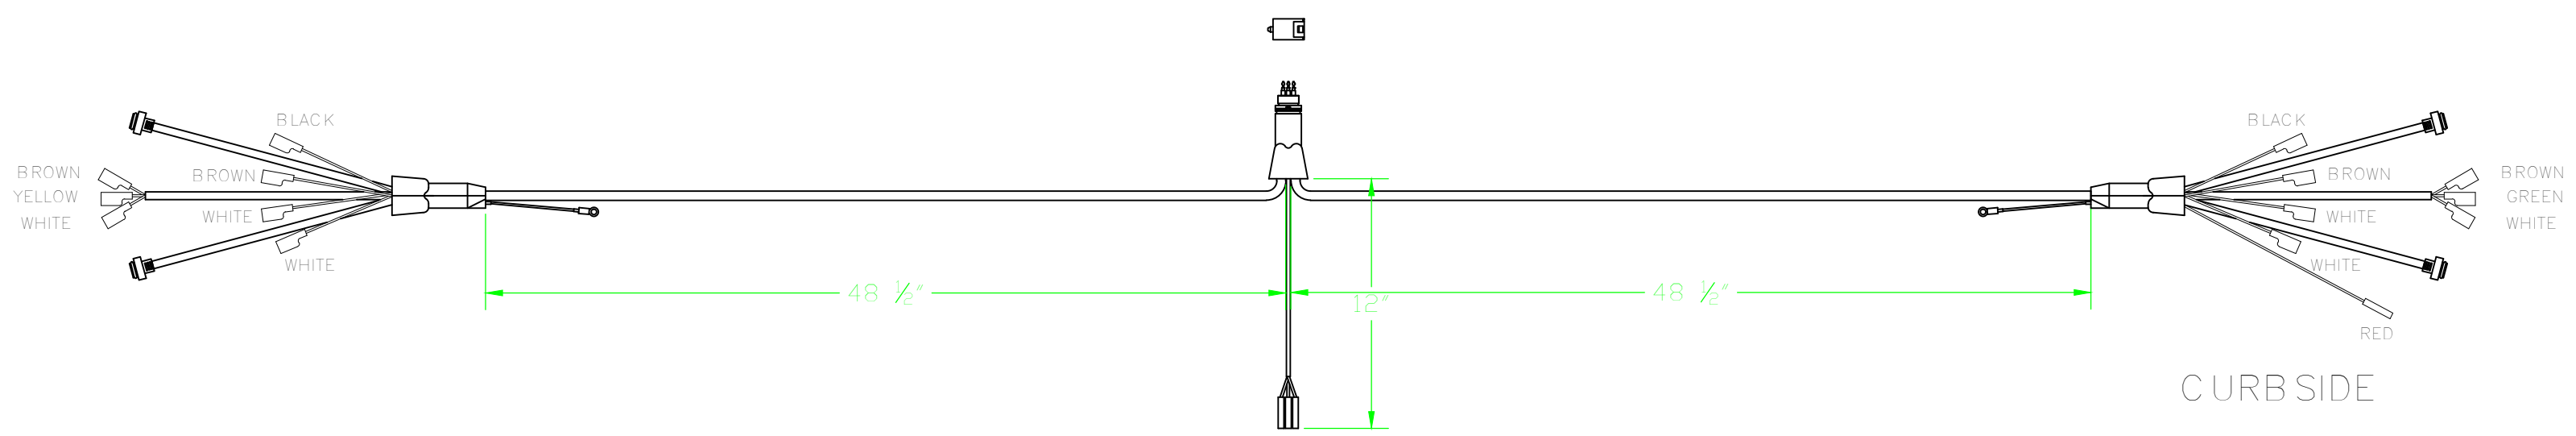

8000552
PHILLIPS 70-7223-024
7-WAY HARNESS - REAR

800N324
REAR 7-WAY ASSEMBLY

8000550
GROTE 01-6761-G1
REAR SILL HARNESS

6300119 (12) POP RIVET

8000575 (4)
GROTE 01-5462-23
TAIL LIGHT - LED

800N332 TAIL LIGHT
ASSEMBLY