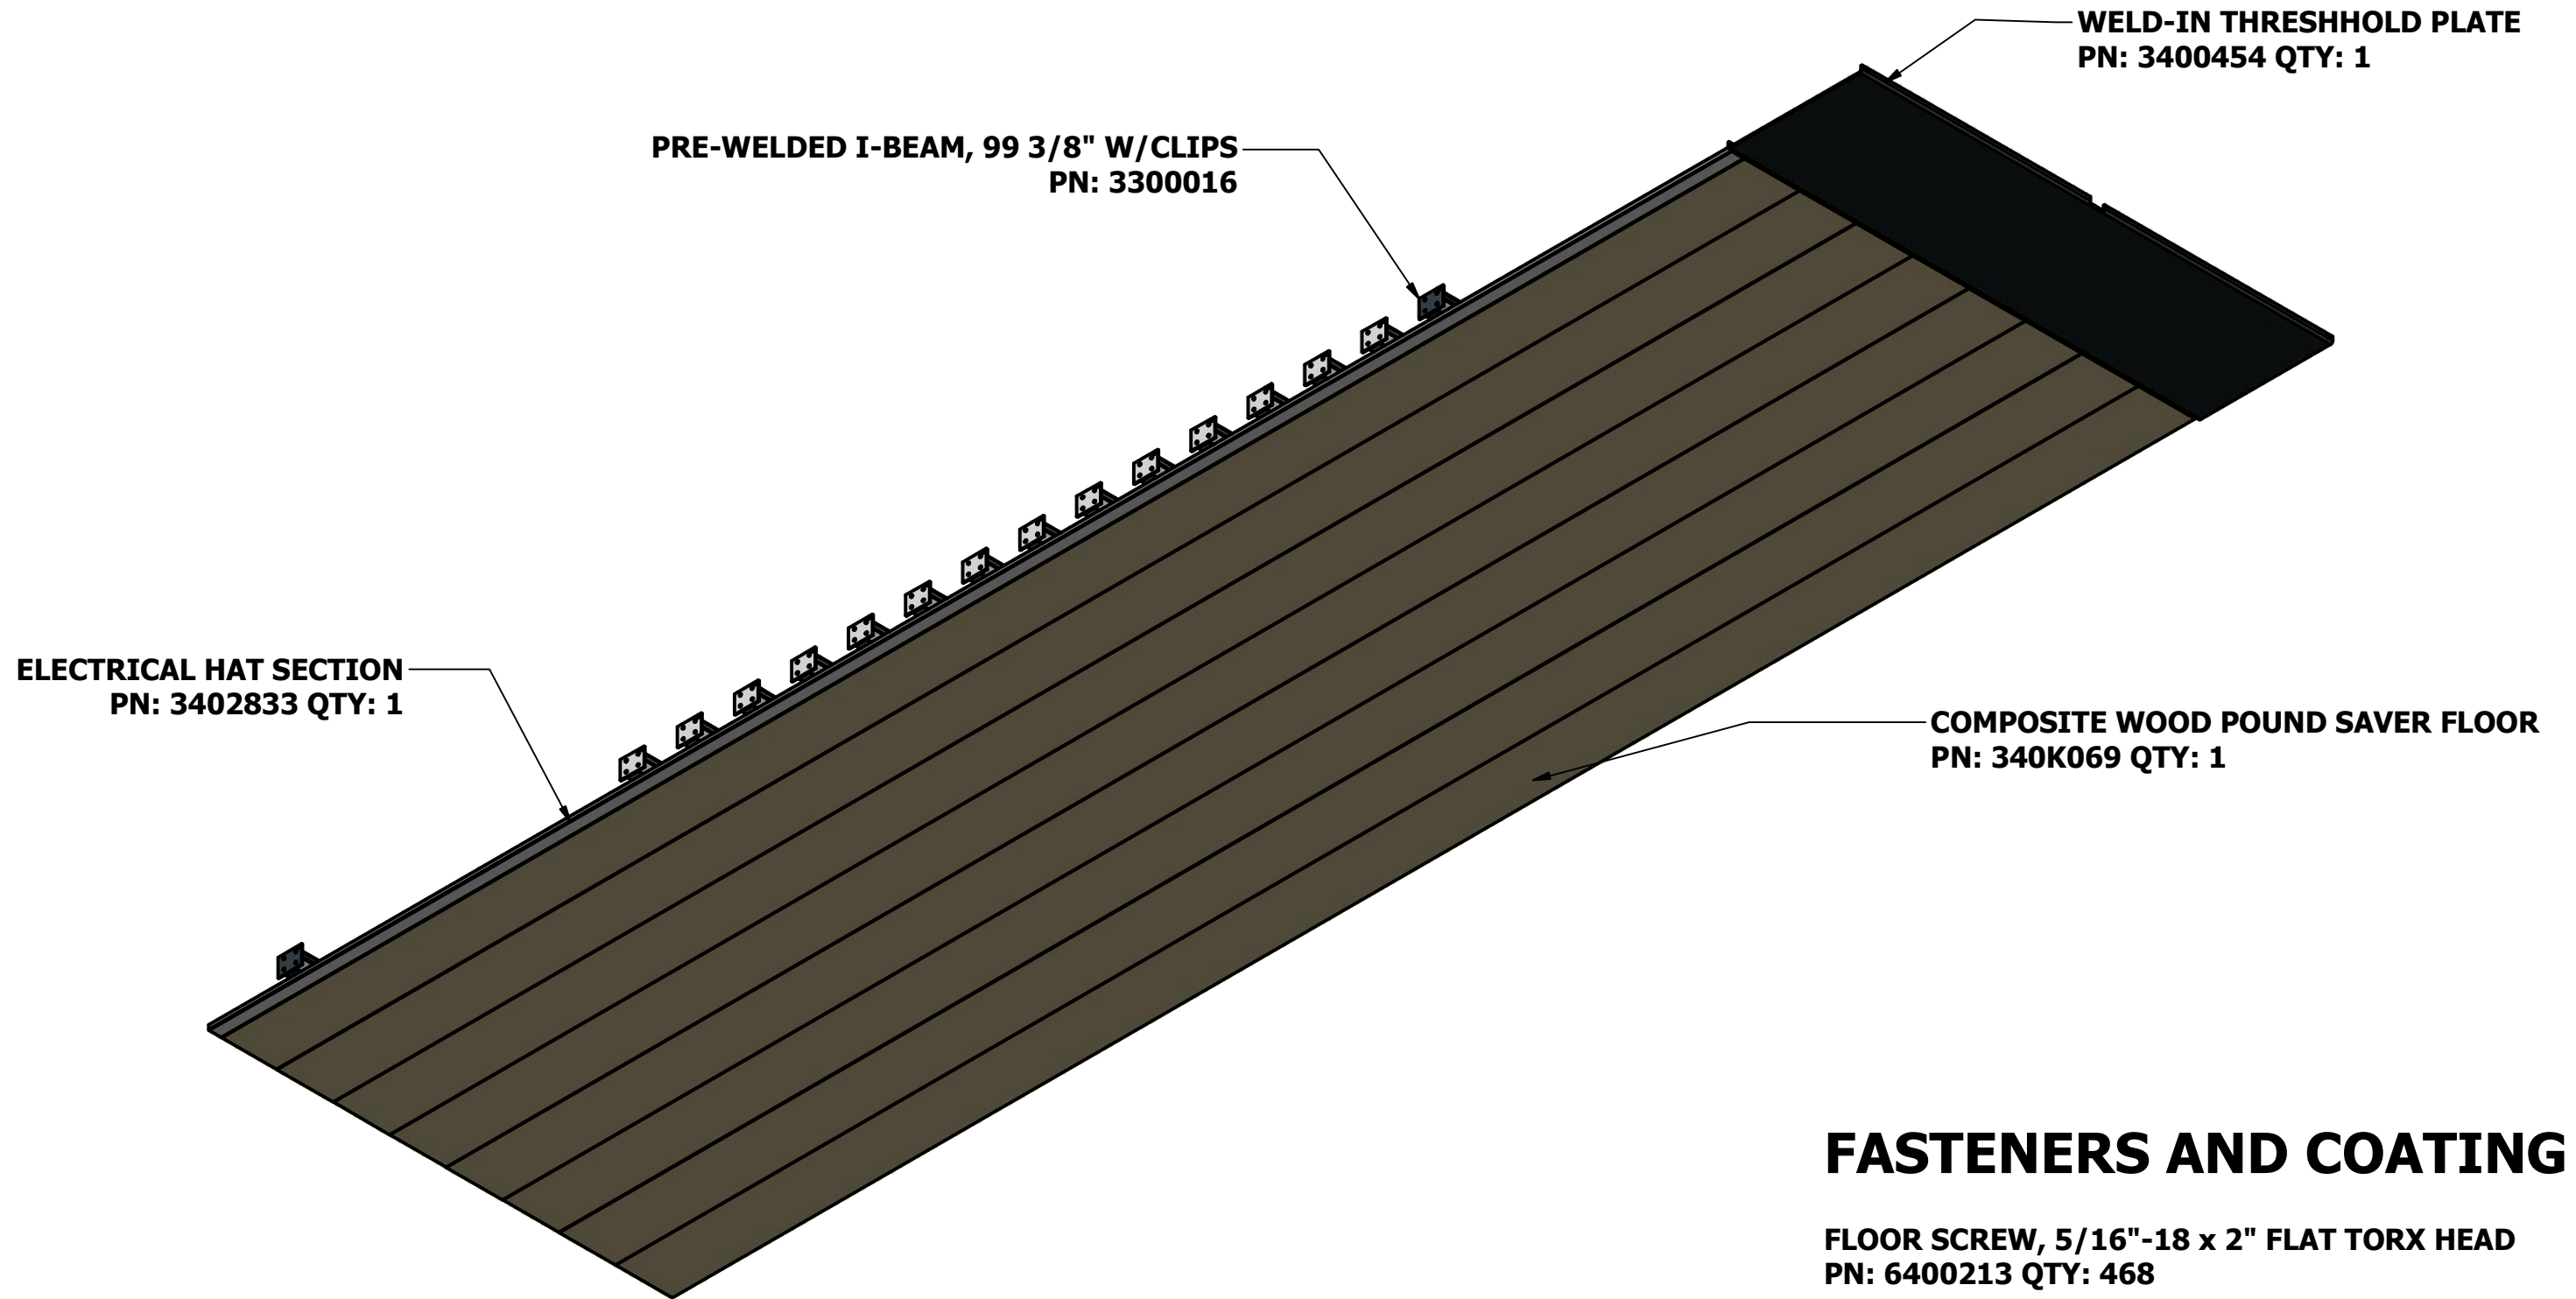

FLOOR ASSEMBLY, 33' TRAILER PN: 340M119

FASTENERS AND COATING

FLOOR SCREW, 5/16"-18 x 2" FLAT TORX HEAD
PN: 6400213 QTY: 468

WAX UNDERCOAT (BLACK)
PN: 7500615