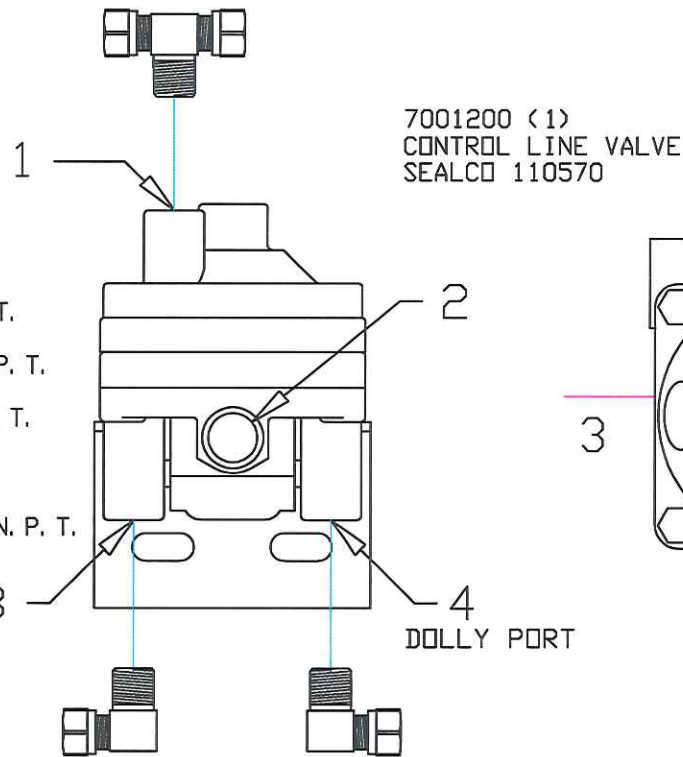

CONNECTORS

1. CONTROL PORT (1)-3/8 N. P. T.
  7045014 PARKER 272NTA-6-6
2. RESERVOIR PORT (1)-1/2 N. P. T.
  7001209 SEALCO 10200
3. DELIVERY PORT (1)-3/8 N. P. T.
  7045009 PARKER 269NTA-8-6
4. DOLLY PORT (1)-3/8 N. P. T.
  7045008 PARKER 269NTA-6-6
5. CHECK VALVE PORT (1)-1/2 N. P. T.
  7045012 PARKER 279NTA-8-8

1. FASTENERS
2. 6000376 (2)
   - BOLT 3/8-16 x 1" (2) GRADE 8
   - 6100377 (2)
   - NUT 3/8-16 NYLON (2)
   - 6200378 (2)
   - LOCK WASHER 3/8" (2)