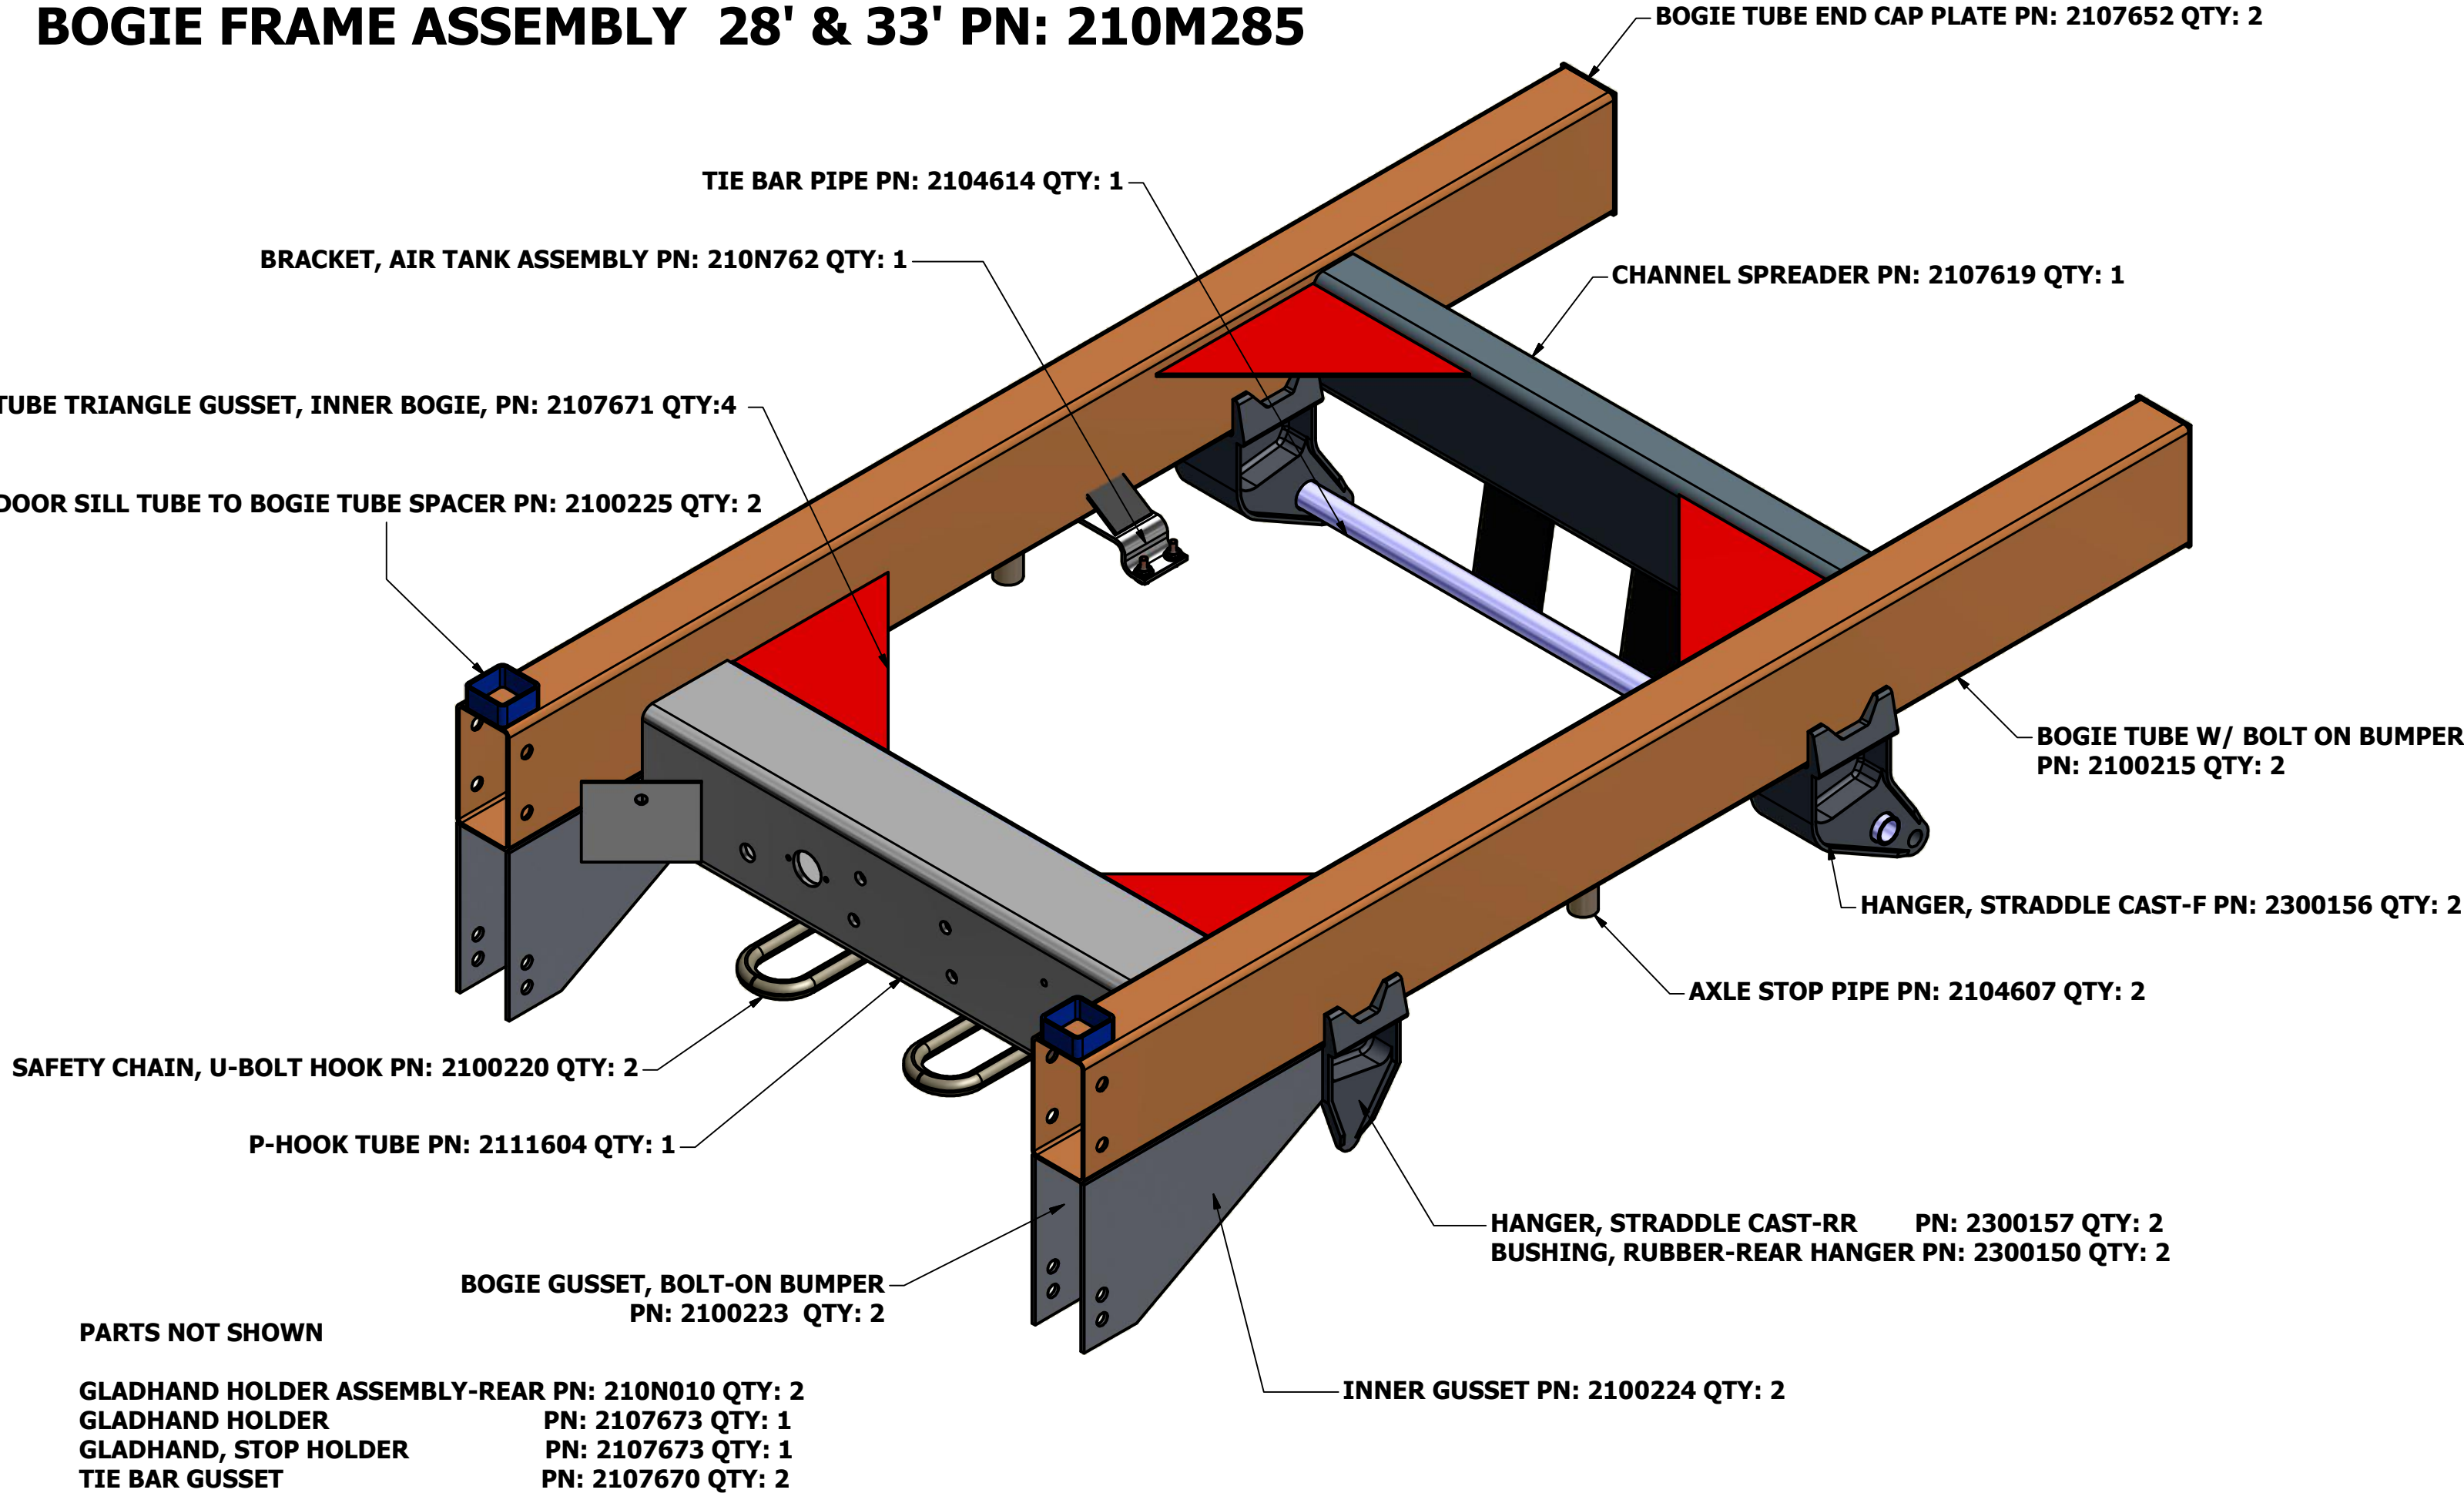

**BOGIE & BOGIE
SUB-FRAME ASSEMBLIES
28' & 33' LTL TRAILERS**

BOGIE FRAME ASSEMBLY 28' & 33' PN: 210M285

BOGIE SUB FRAME ASSEMBLY, 28' & 33' PN: 330M020

MAIN HARNESS COVER PLATE
PN: 2100121 QTY: 1

BOGIE SIDE PLATE, 3/16" x 3 7/8" x 76 1/8"
PN: 3307722 QTY: 2