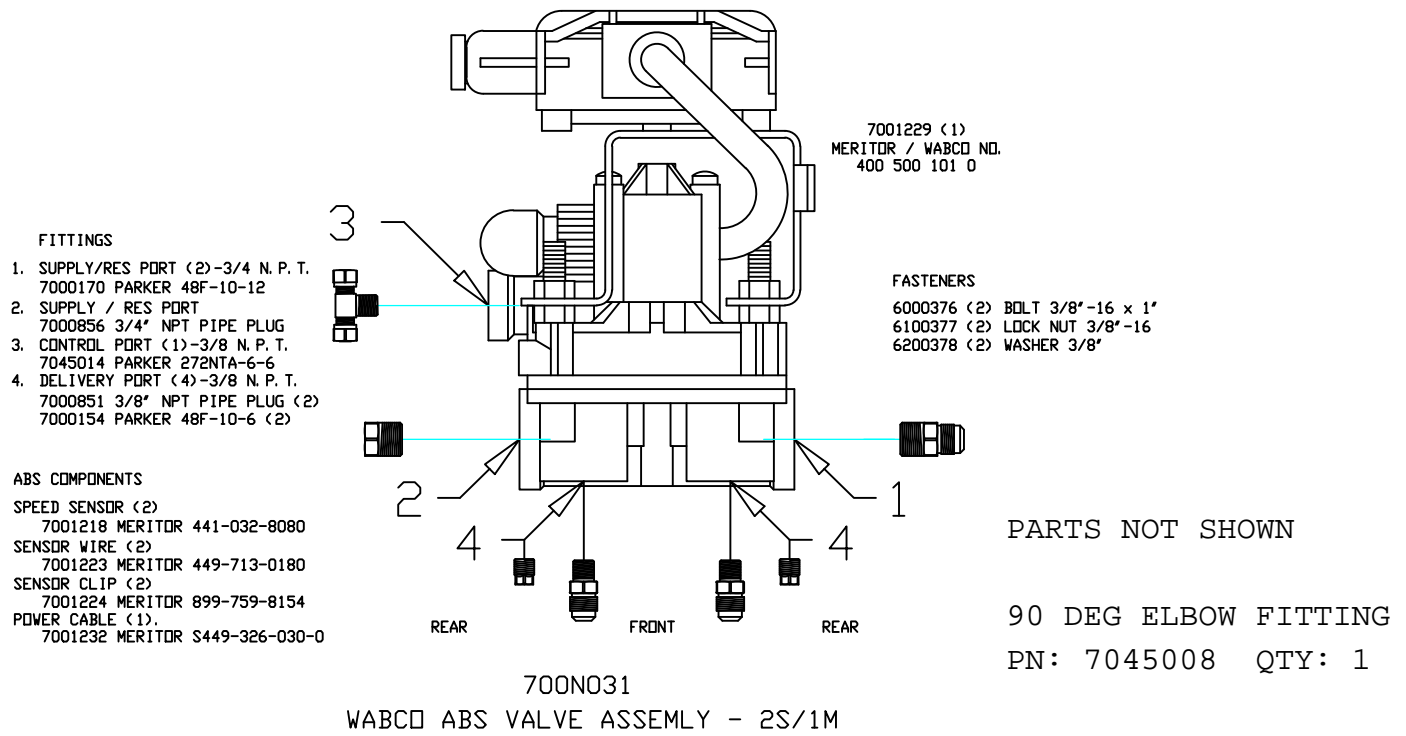

700N199
SPRING BRAKE CONTROL VALVE