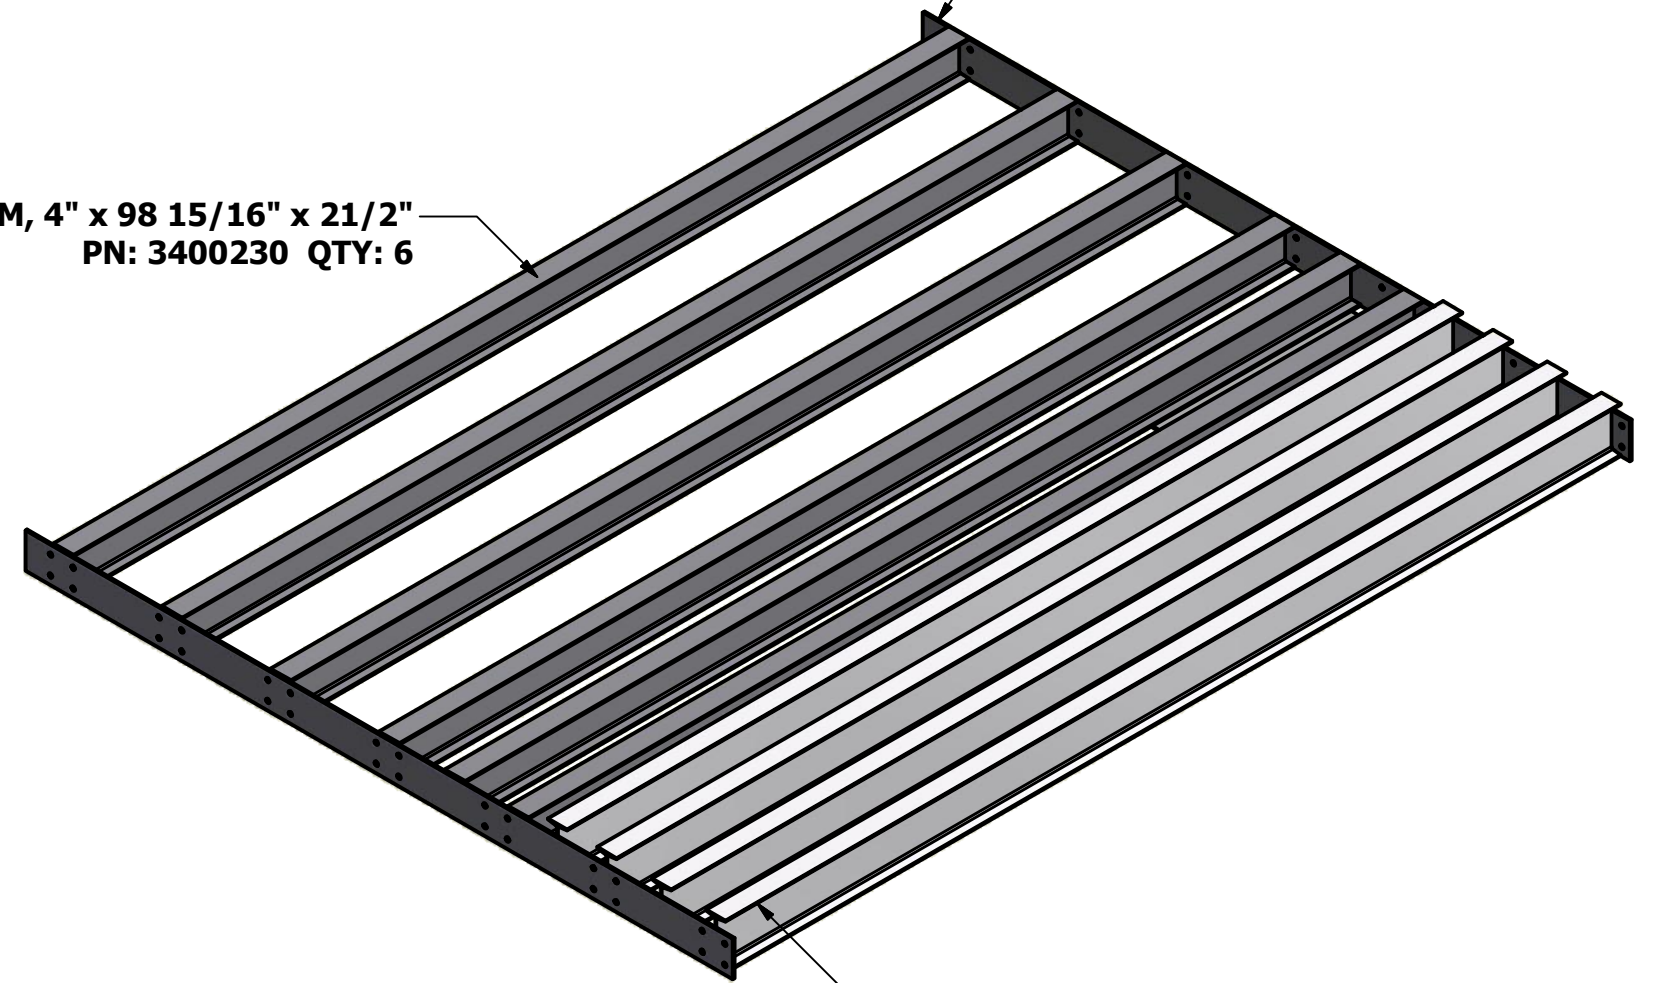

MAIN HARNESS COVER PLATE
PN: 2100121 QTY: 1

BOGIE SIDE PLATE, 3/16" x 3 7/8" x 76 1/8"
PN: 3307722 QTY: 2

I-BEAM, 4" x 98 15/16" x 2 1/2"
PN: 3400230 QTY: 6