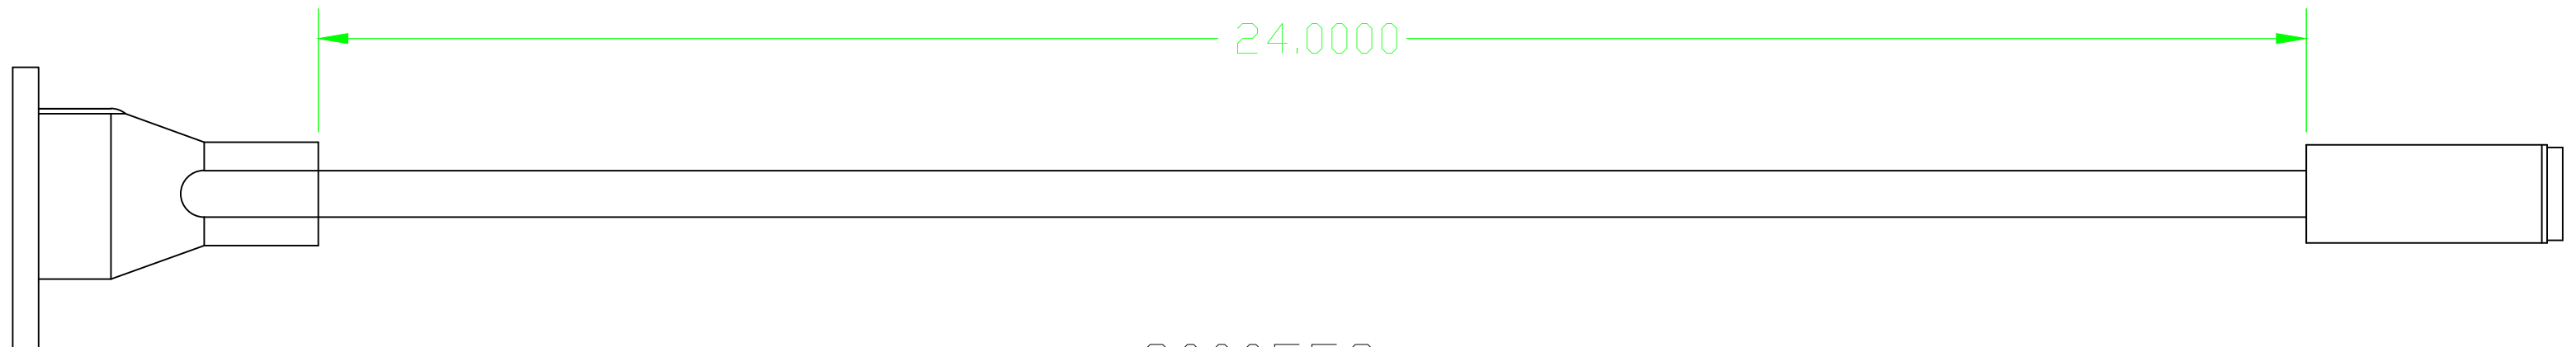

8000552
PHILLIPS 70-7223-024
7-WAY HARNESS - REAR

800N324
REAR 7-WAY ASSEMBLY

8000550
GROTE 01-6761-G1
REAR SILL HARNESS

6300119 (12) POP RIVET

8000575 (4)
GROTE 01-5462-23
TAIL LIGHT - LED

800N332 TAIL LIGHT
ASSEMBLY