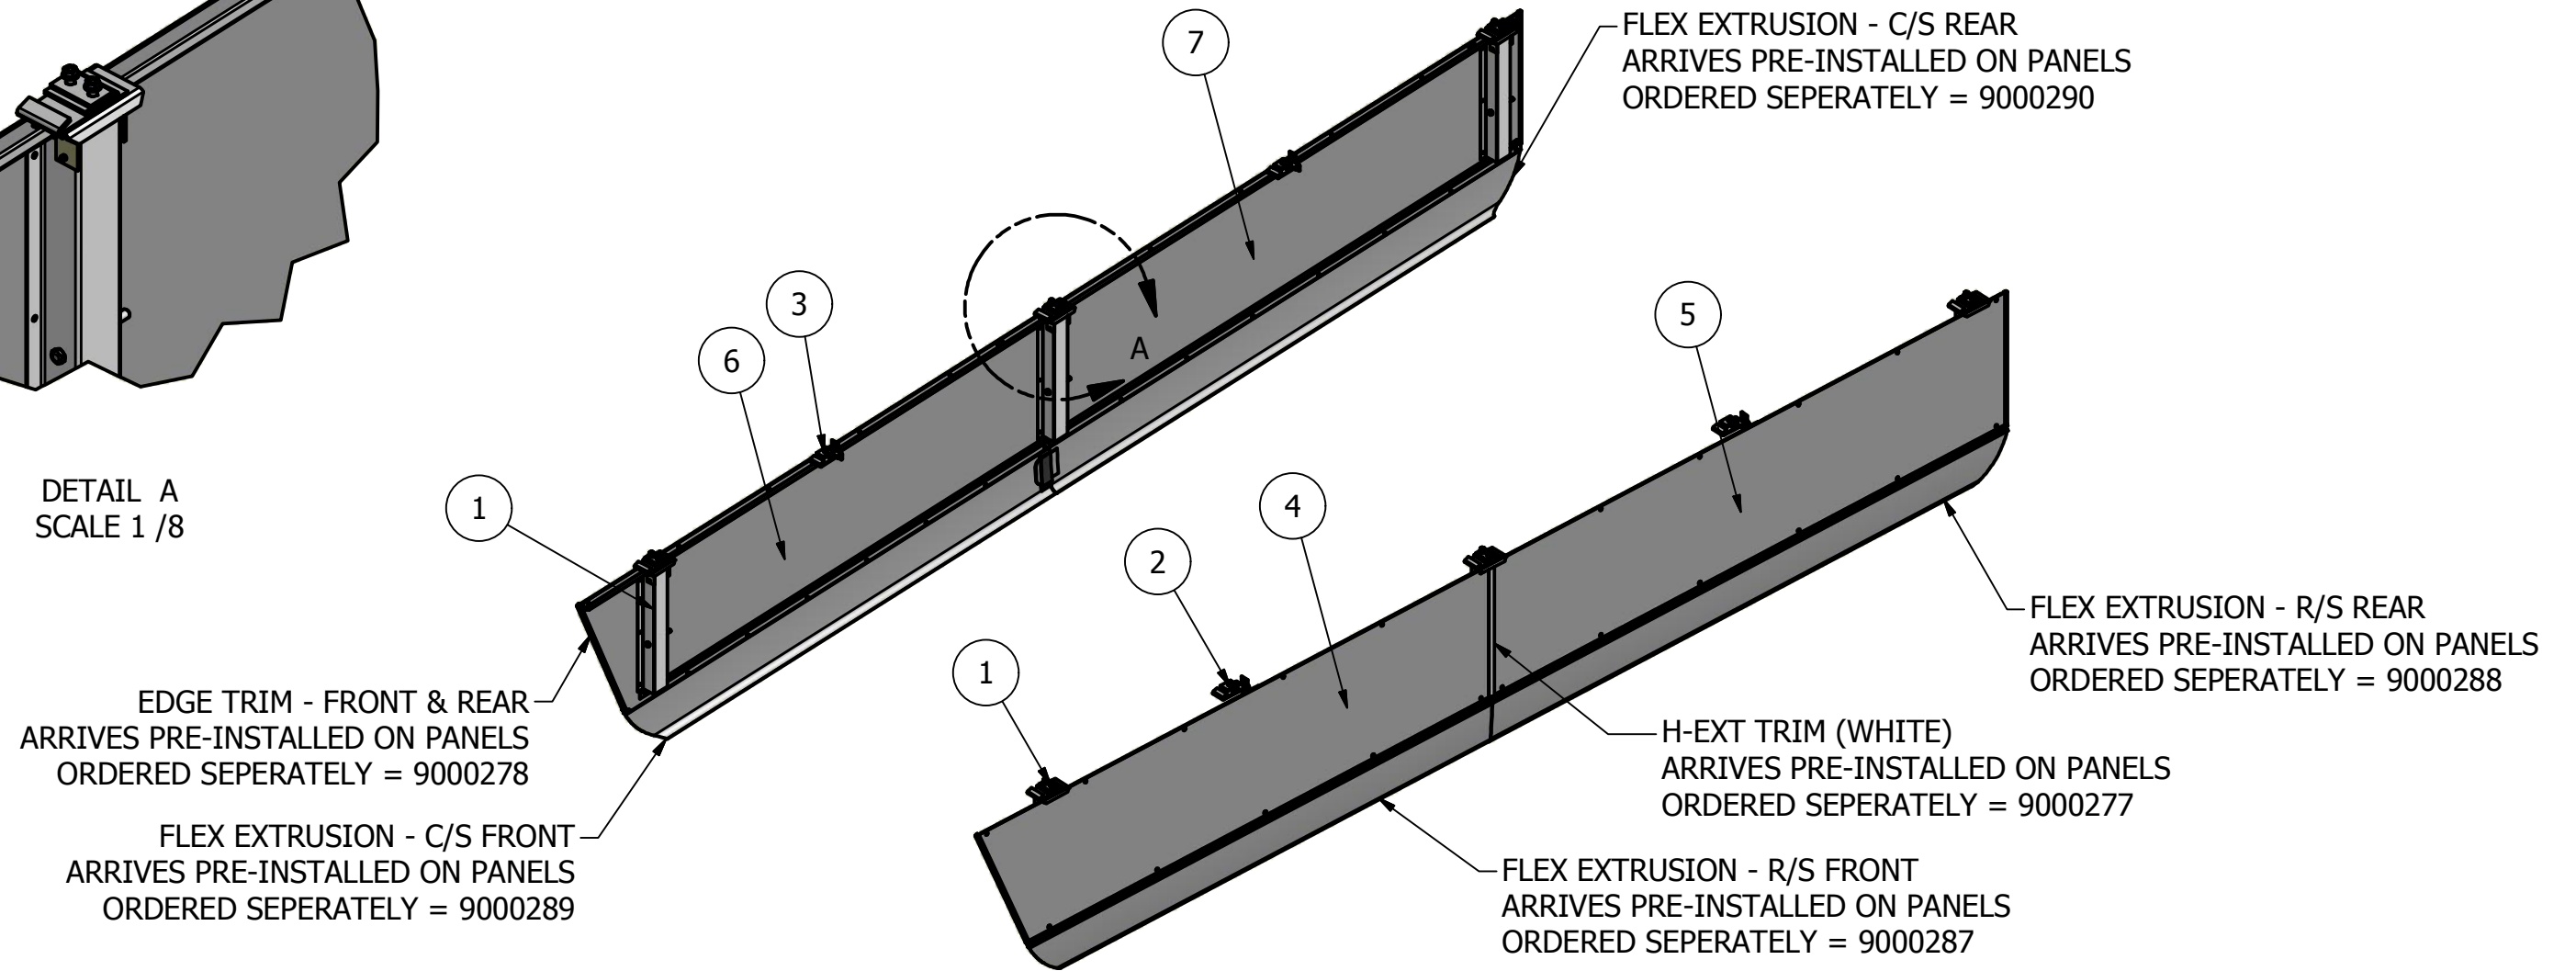

DETAIL A
SCALE 1/8