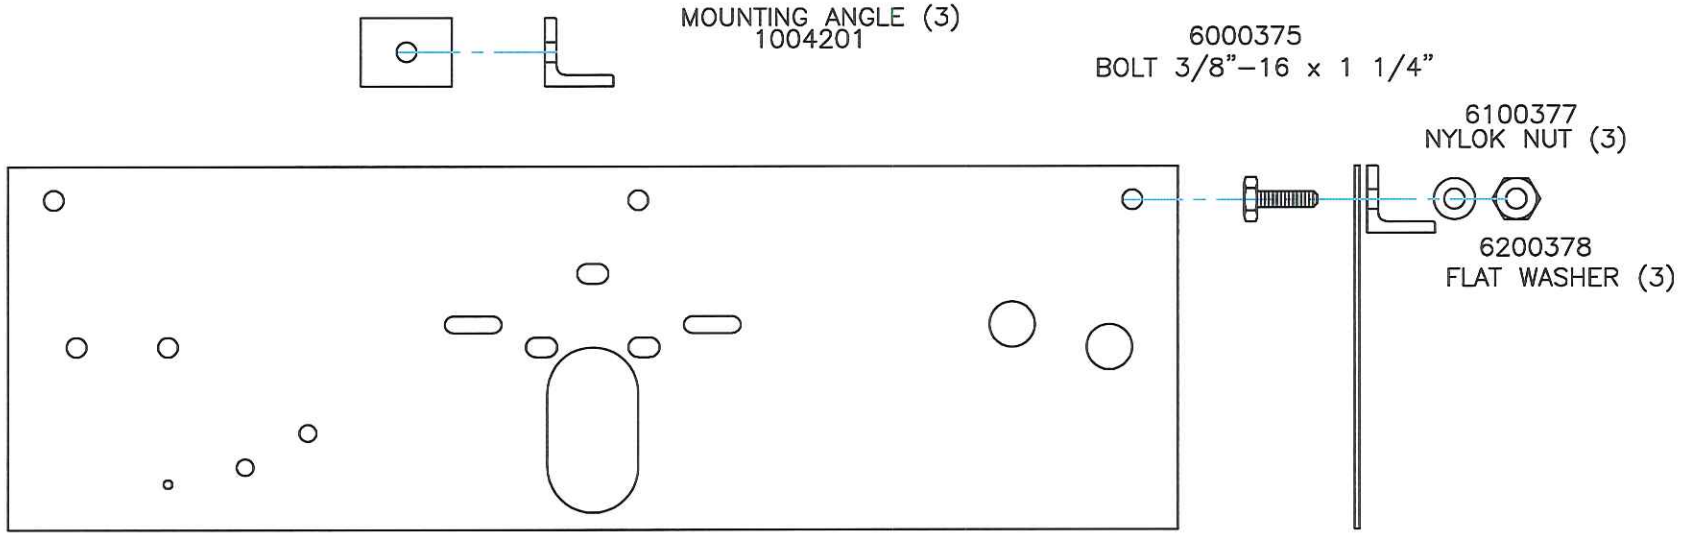

AIR BRAKE VALVE MOUNTING PLATE
7000046

AIR BRAKE VALVE MOUNTING PLATE ASSEMBLY
700N068

7000901
BARON
1" RING 894T50

7000165
SLOAN / HEBCO
DRAIN VALVE 401047
FULL SCALE

700N016
AIR DRAIN VALVE ASSEMBLY

FITTINGS