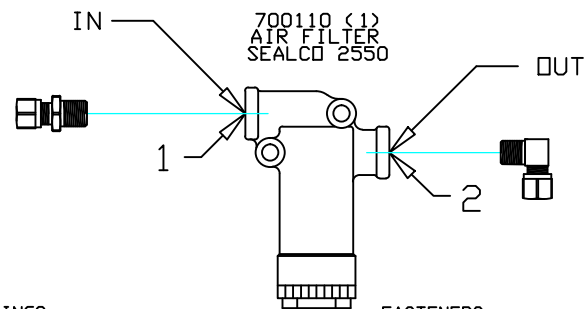

AIR BRAKE VALVE MOUNTING PLATE
7000046

AIR BRAKE VALVE MOUNTING PLATE ASSEMBLY
700N068

7000901
BARON
1" RING 894T50

7000165
SLOAN / HEBCO
DRAIN VALVE 401047
FULL SCALE

700N016
AIR DRAIN VALVE ASSEMBLY

FITTINGS