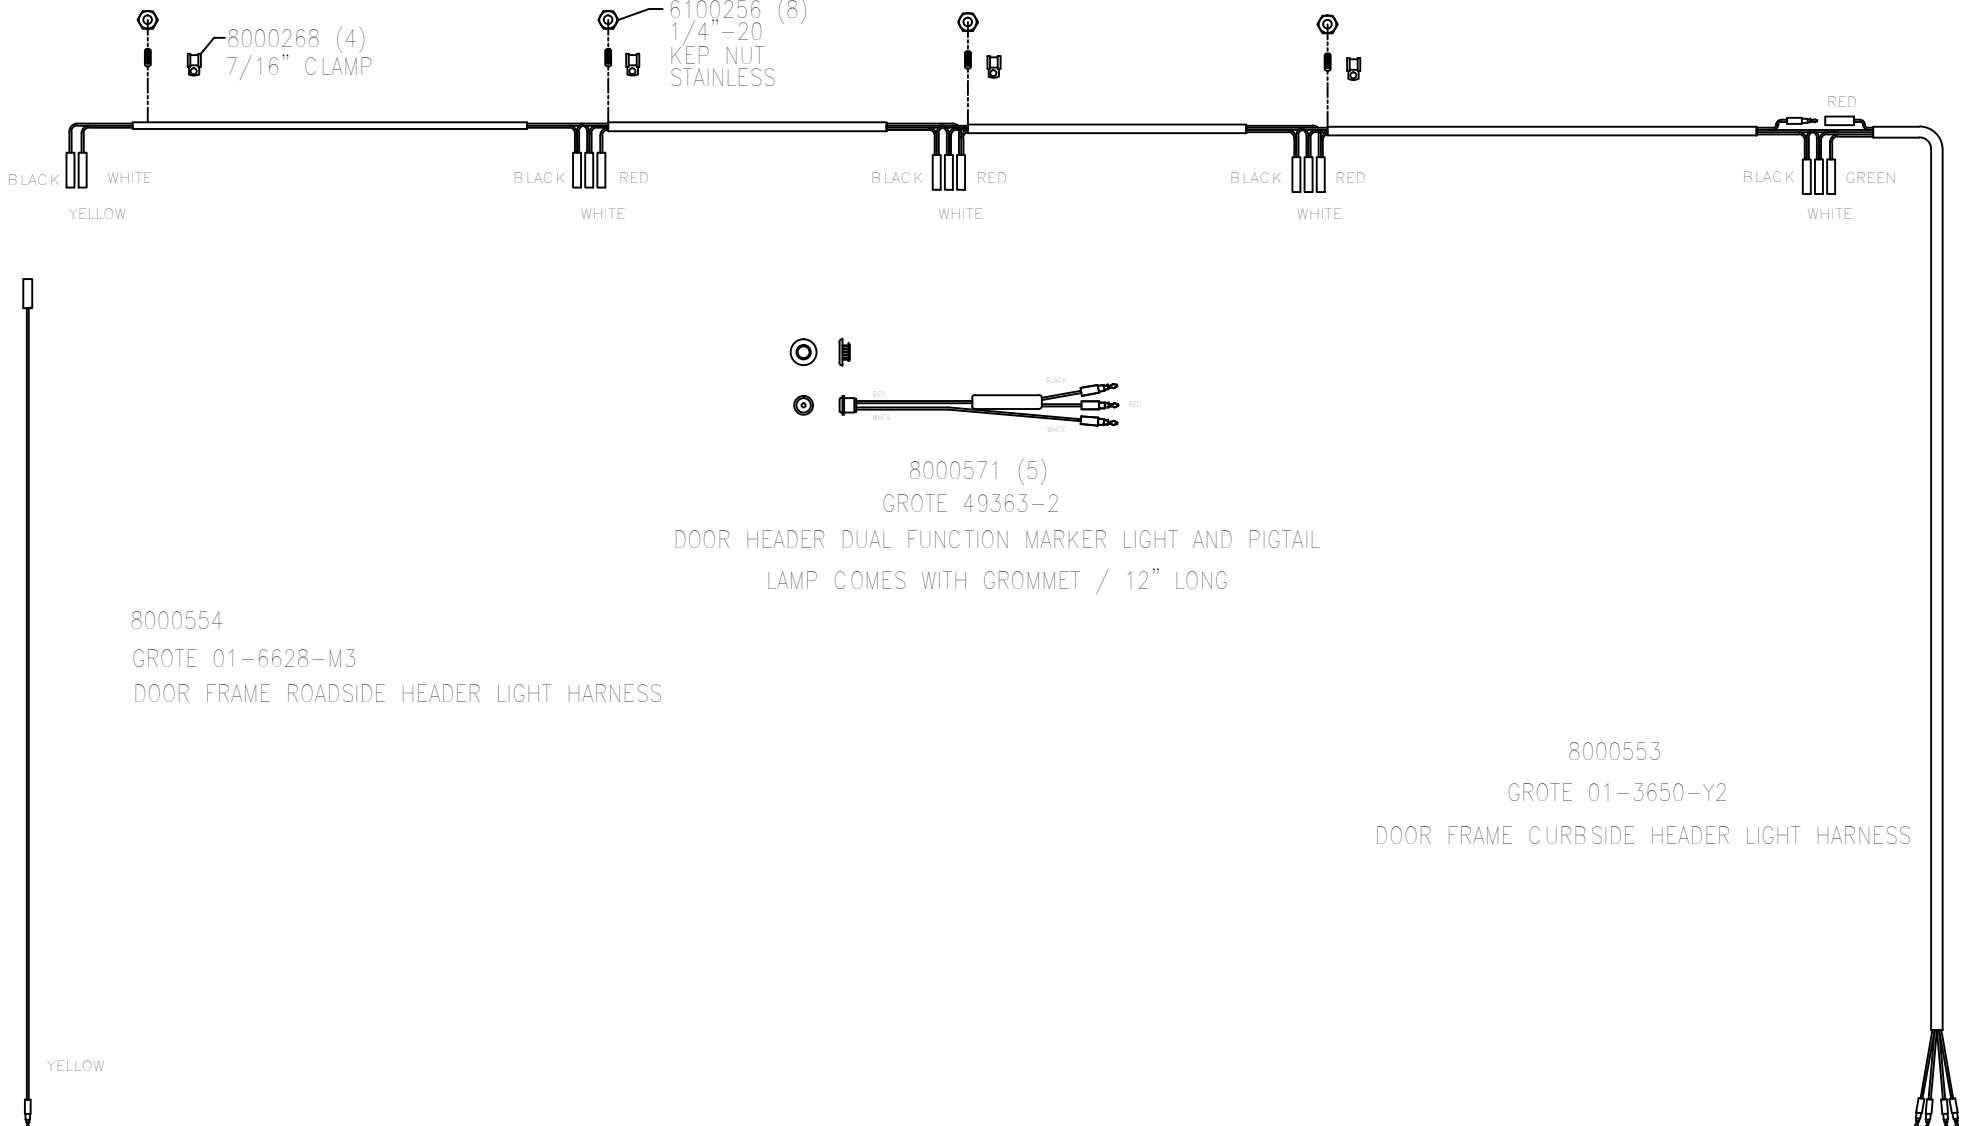

FLIP SIGN ASSEMBLY
PN: 420N488 QTY: 1
FLIP SIGN, LABEL MASTER
PN: 4200589 QTY: 1

DOOR FRAME ASSEMBLY, 28' & 33' PN: 430N097

ELECTRICAL 28' & 33' LTL TRAILERS

7500200 ABS DECAL

800N329

ABS LIGHT ASSEMBLY

NOTE: STUDS ARE IN THE DOOR FRAME ASSEMBLY