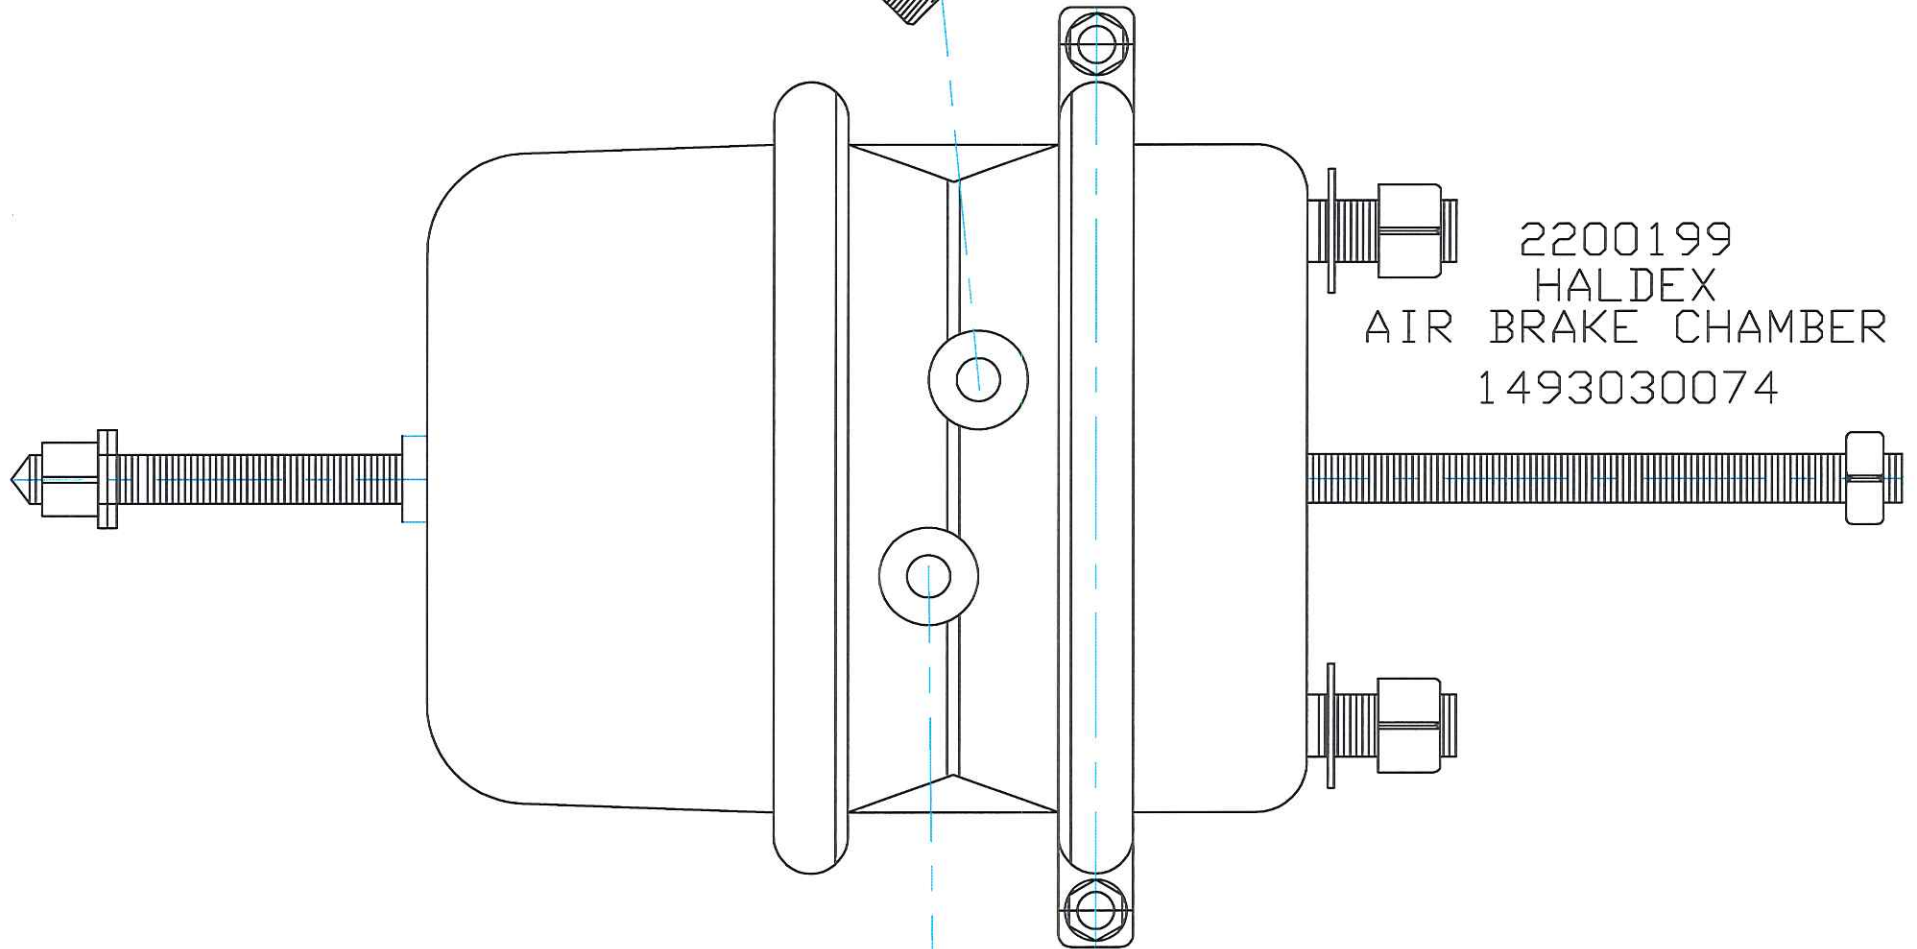

7000203
PARKER
159 F-10-6

2200199
HALDEX
AIR BRAKE CHAMBER
1493030074

7000864
PARKER
159 F-8-6

700N072
AIR BRAKE CHAMBER
CONNECTOR ASSEMBLY