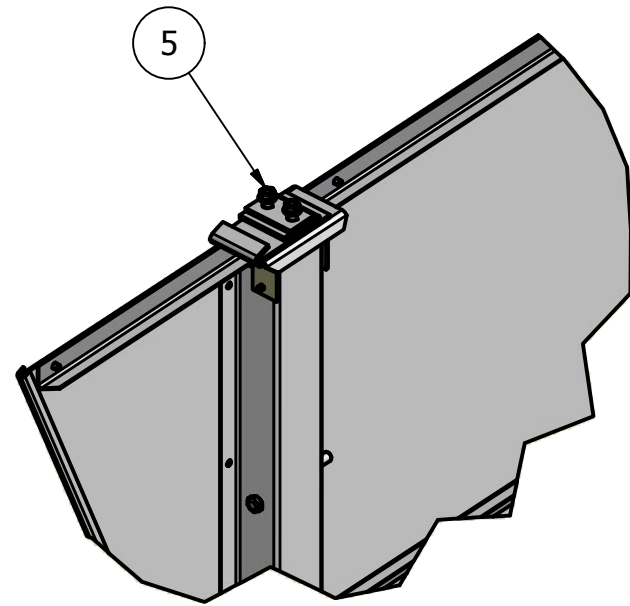

FAIRING ASSEMBLIES

28' & 33' LTL TRAILERS

2015

FAIRING ASSEMBLY, 28' LTL TRAILER

PN: 900N012

DETAIL A
SCALE 1/8

EDGE TRIM - FRONT & REAR
ARRIVES PRE-INSTALLED ON PANELS
ORDERED SEPERATELY = 9000278

FLEX EXTRUSION - C/S FRONT
ARRIVES PRE-INSTALLED ON PANELS
ORDERED SEPERATELY = 9000282