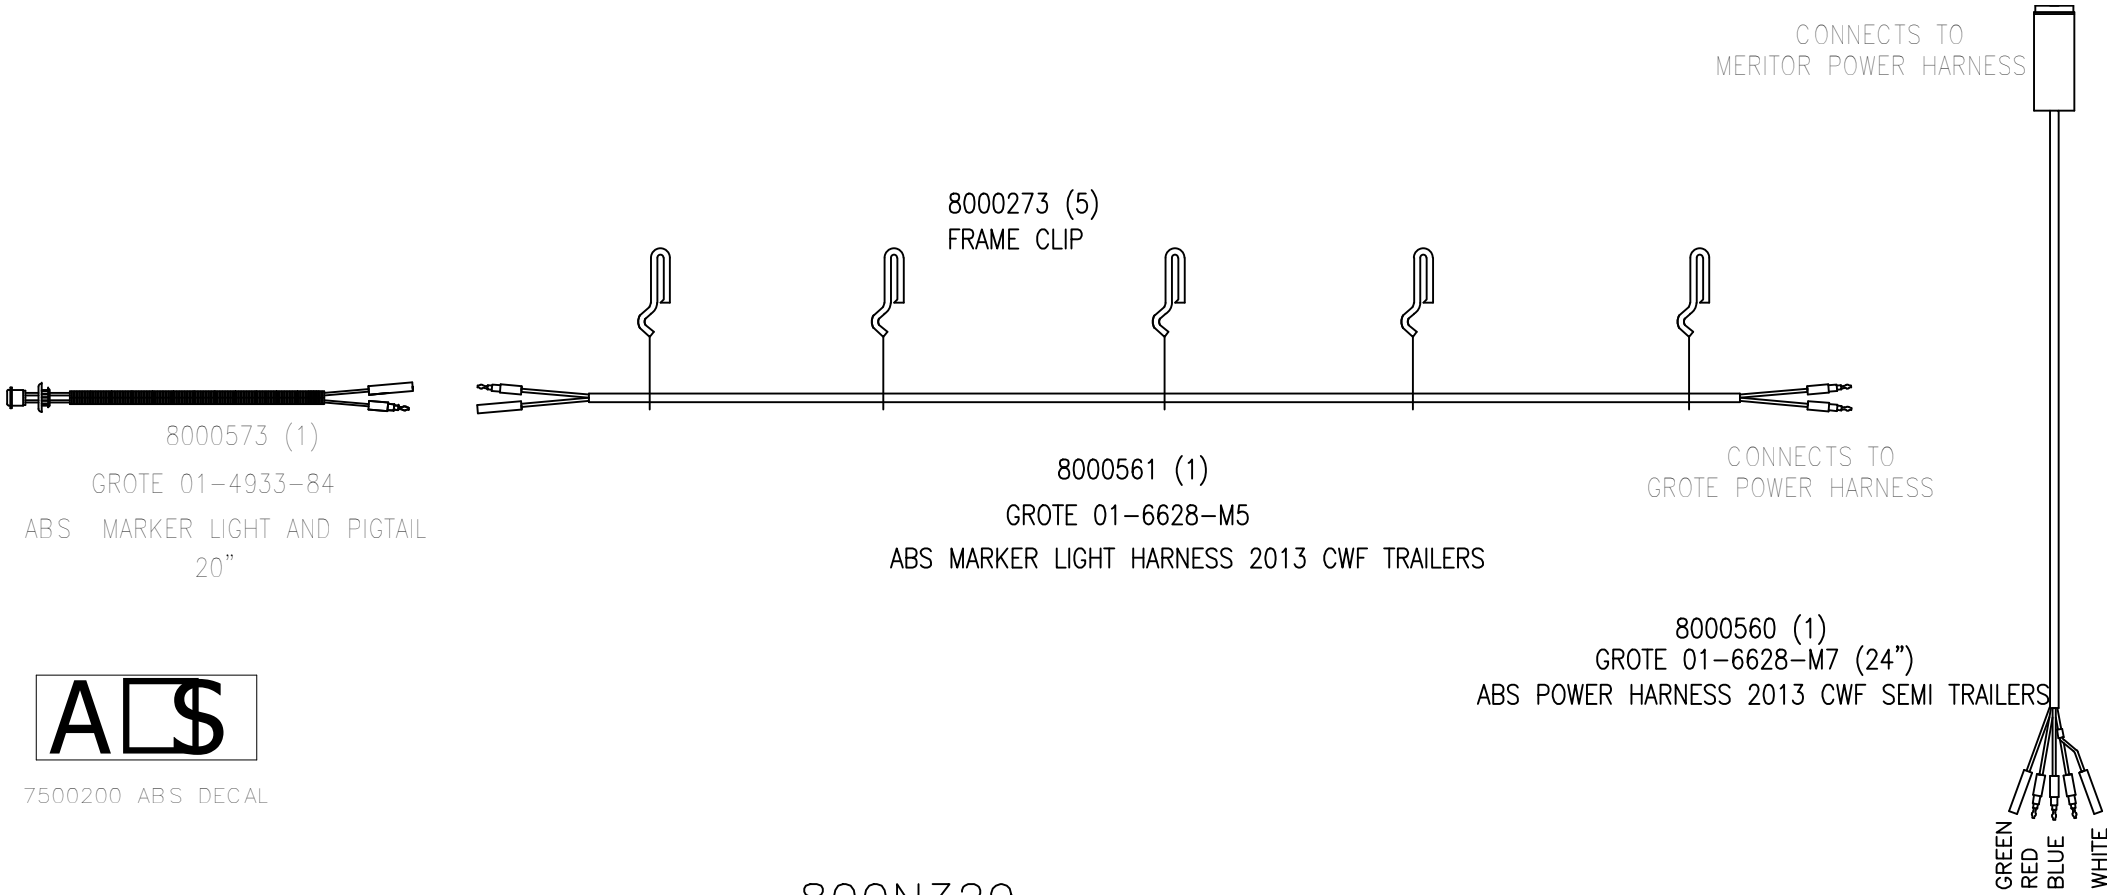

FLIP SIGN ASSEMBLY
PN: 420N488 QTY: 1
FLIP SIGN, LABEL MASTER
PN: 4200589 QTY: 1

DOOR FRAME ASSEMBLY, 28' & 33' PN: 430N097

ELECTRICAL 28' & 33' LTL TRAILERS

7500200 ABS DECAL

800N329

ABS LIGHT ASSEMBLY

NOTE: STUDS ARE IN THE DOOR FRAME ASSEMBLY