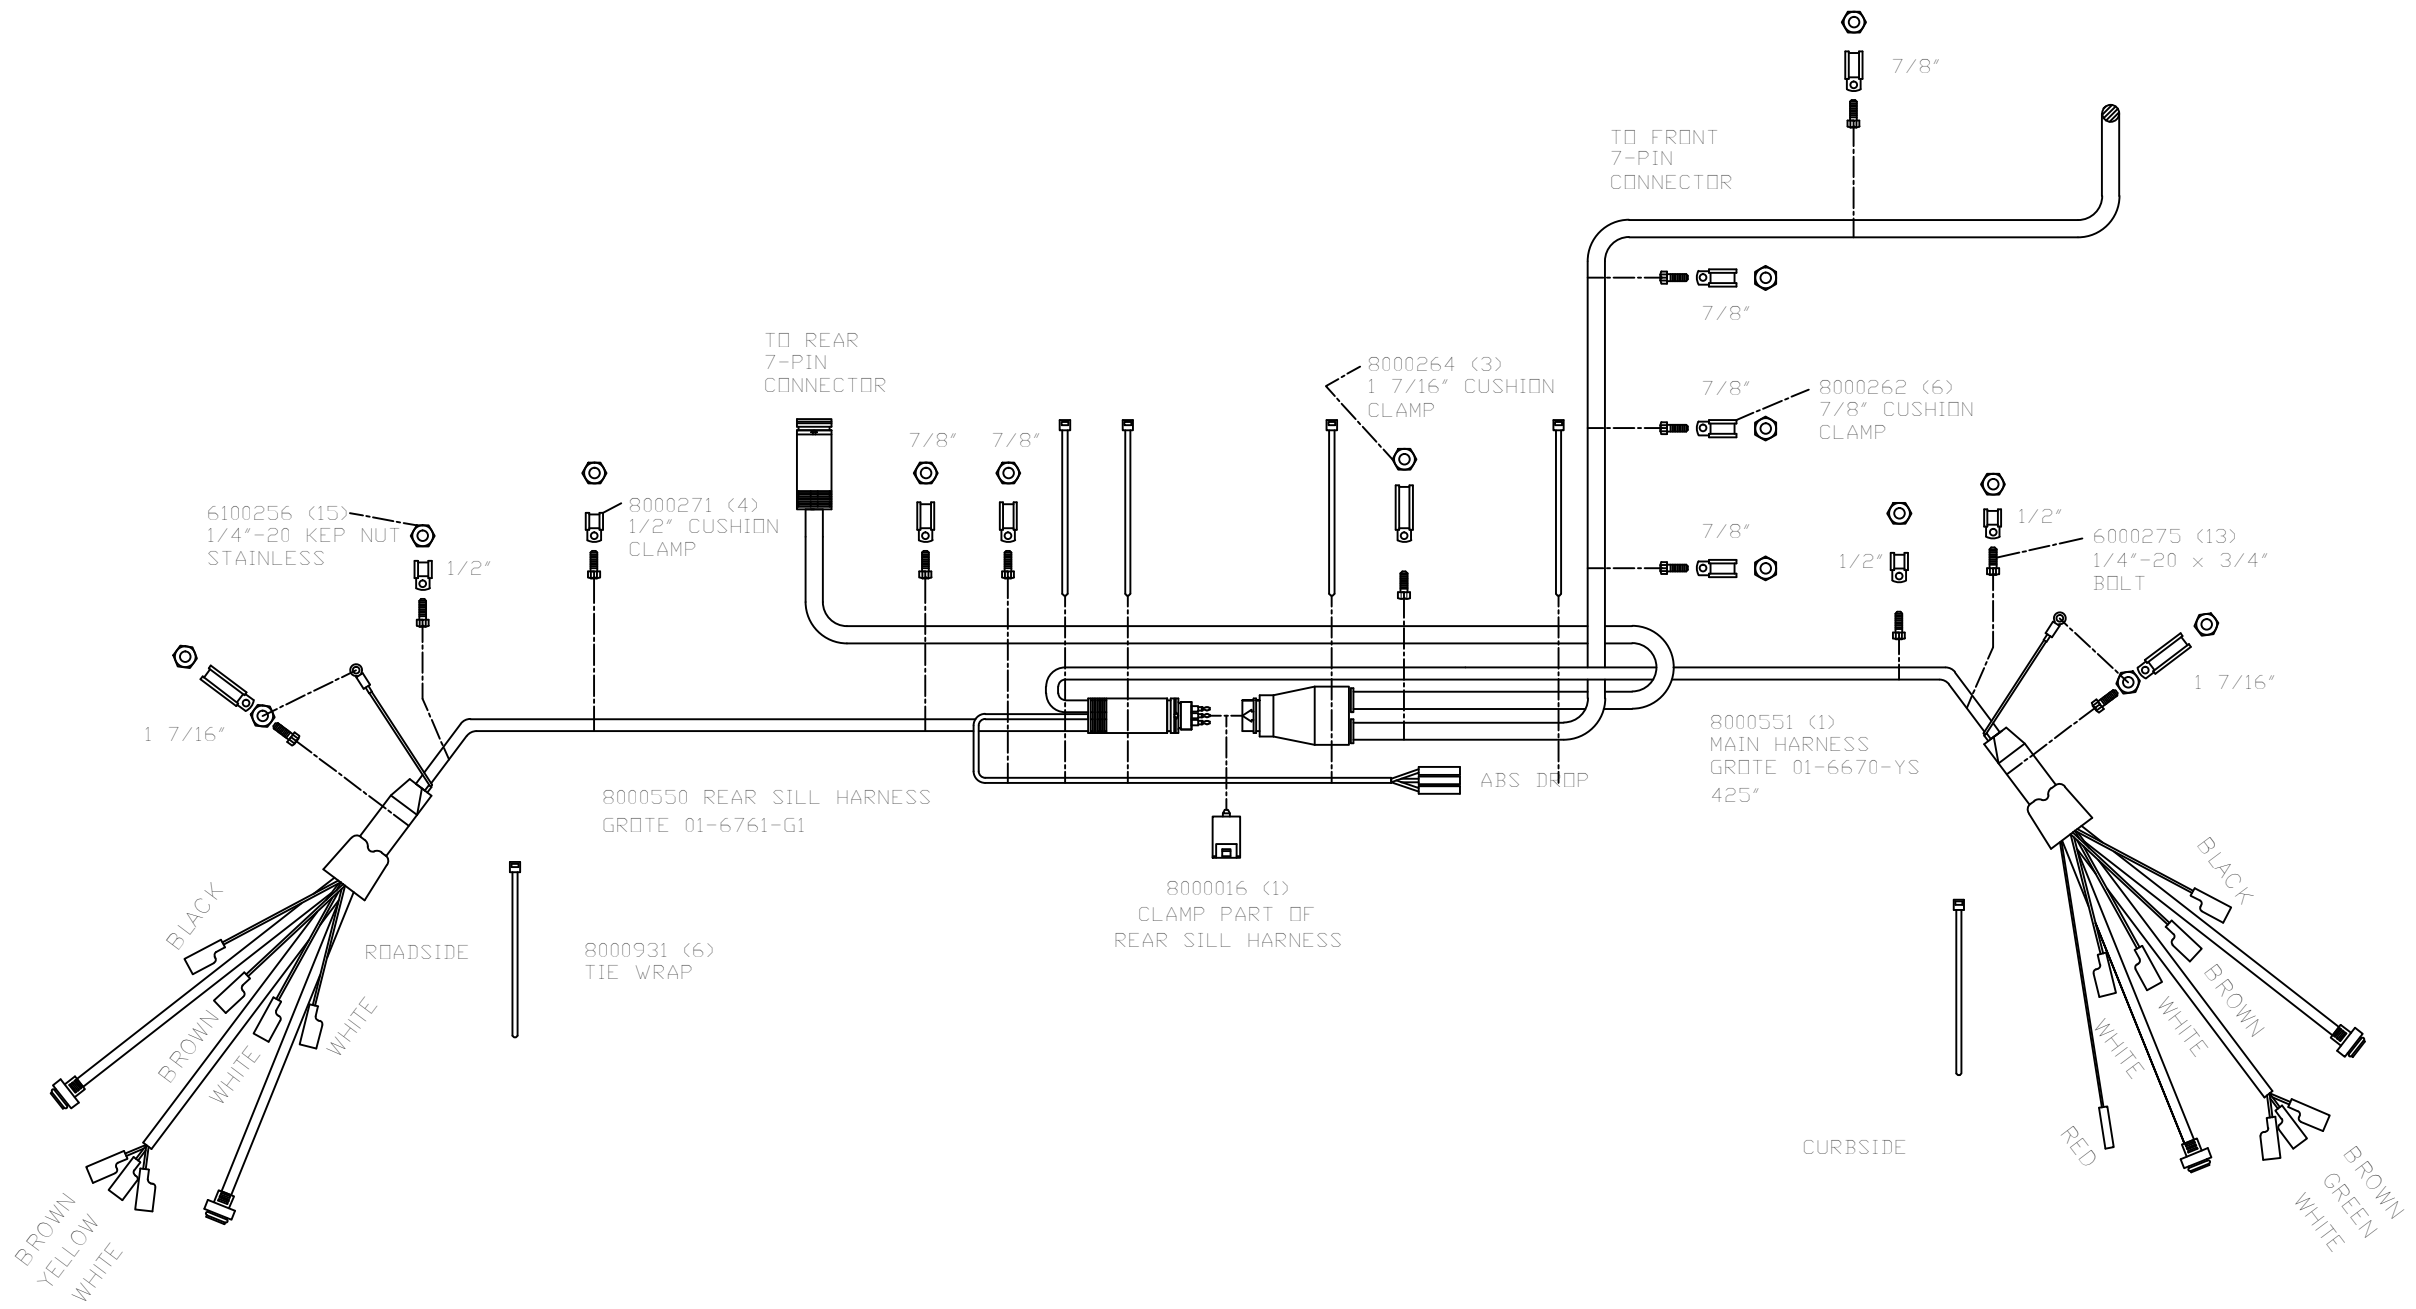

8000552
PHILLIPS 70-7223-024
7-WAY HARNESS - REAR

800N324
REAR 7-WAY ASSEMBLY

8000550
GROTE 01-6761-G1
REAR SILL HARNESS

6300119 (12) POP RIVET

8000575 (4)
GROTE 01-5462-23
TAIL LIGHT - LED

800N332 TAIL LIGHT
ASSEMBLY