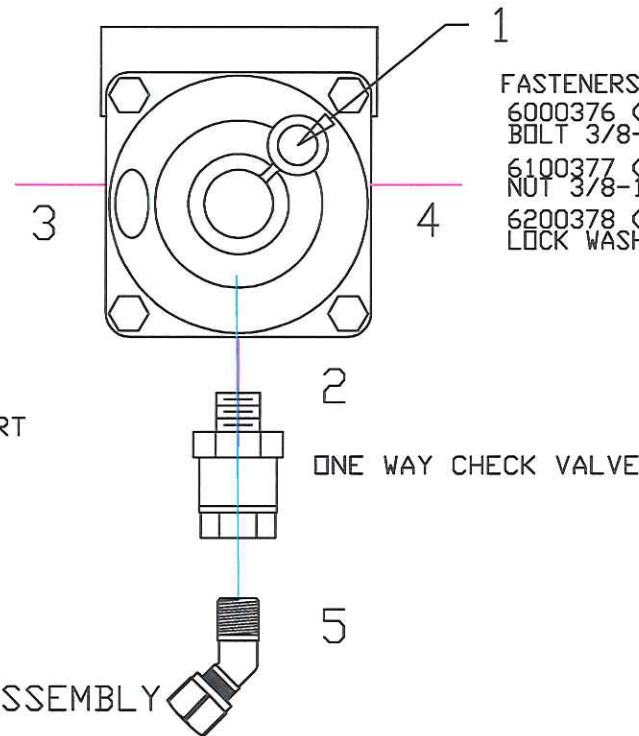

CONNECTORS

1. CONTROL PORT (1)-3/8 N. P. T.
  7045014 PARKER 272NTA-6-6
2. RESERVOIR PORT (1)-1/2 N. P. T.
  7001209 SEALCO 10200
3. DELIVERY PORT (1)-3/8 N. P. T.
  7045009 PARKER 269NTA-8-6
4. DOLLY PORT (1)-3/8 N. P. T.
  7045008 PARKER 269NTA-6-6
5. CHECK VALVE PORT (1)-1/2 N. P. T.
  7045012 PARKER 279NTA-8-8

1. FASTENERS
2. 6000376 (2)
   - BOLT 3/8-16 x 1" (2) GRADE 8
   - 6100377 (2)
   - NUT 3/8-16 NYLON (2)
   - 6200378 (2)
   - LOCK WASHER 3/8" (2)