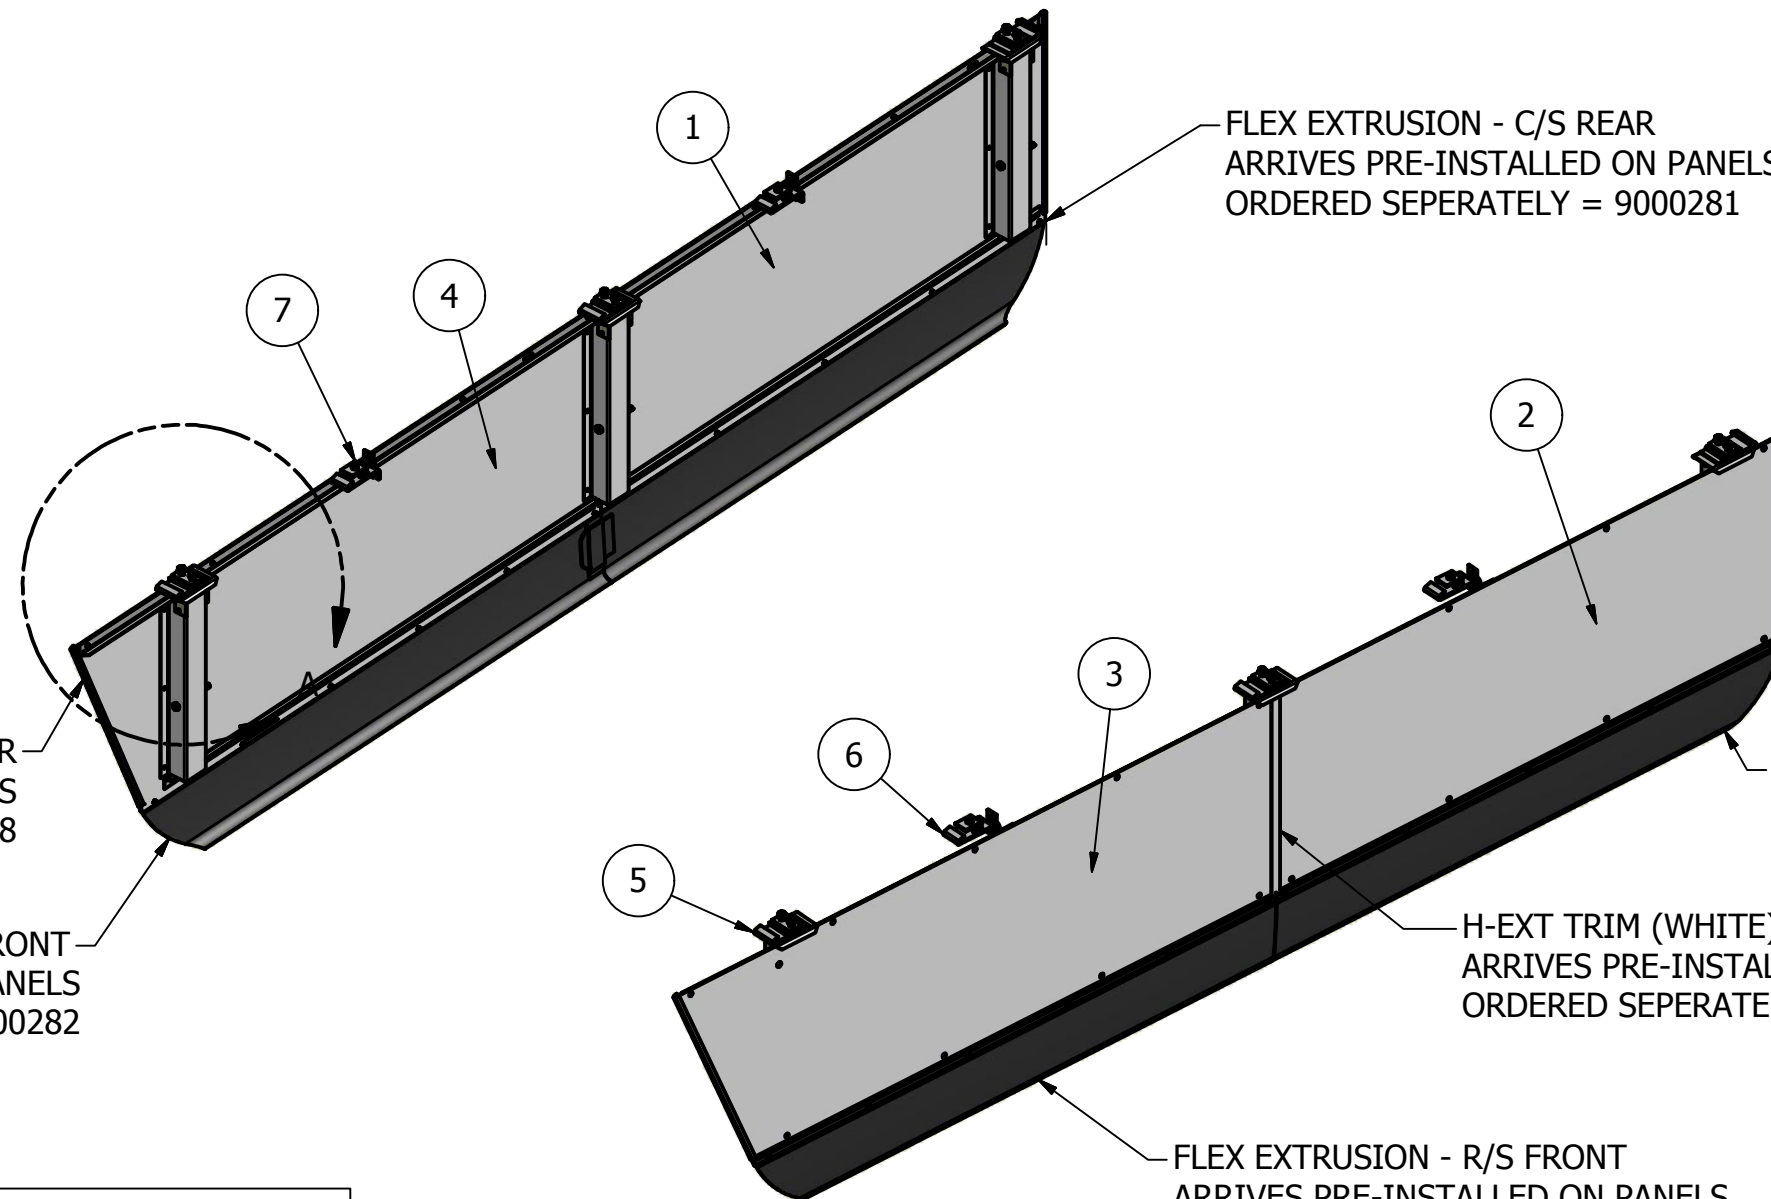

FAIRING ASSEMBLIES

28' & 33' LTL TRAILERS

2015

FAIRING ASSEMBLY, 28' LTL TRAILER

PN: 900N012

DETAIL A
SCALE 1/8

EDGE TRIM - FRONT & REAR
ARRIVES PRE-INSTALLED ON PANELS
ORDERED SEPERATELY = 9000278

FLEX EXTRUSION - C/S FRONT
ARRIVES PRE-INSTALLED ON PANELS
ORDERED SEPERATELY = 9000282