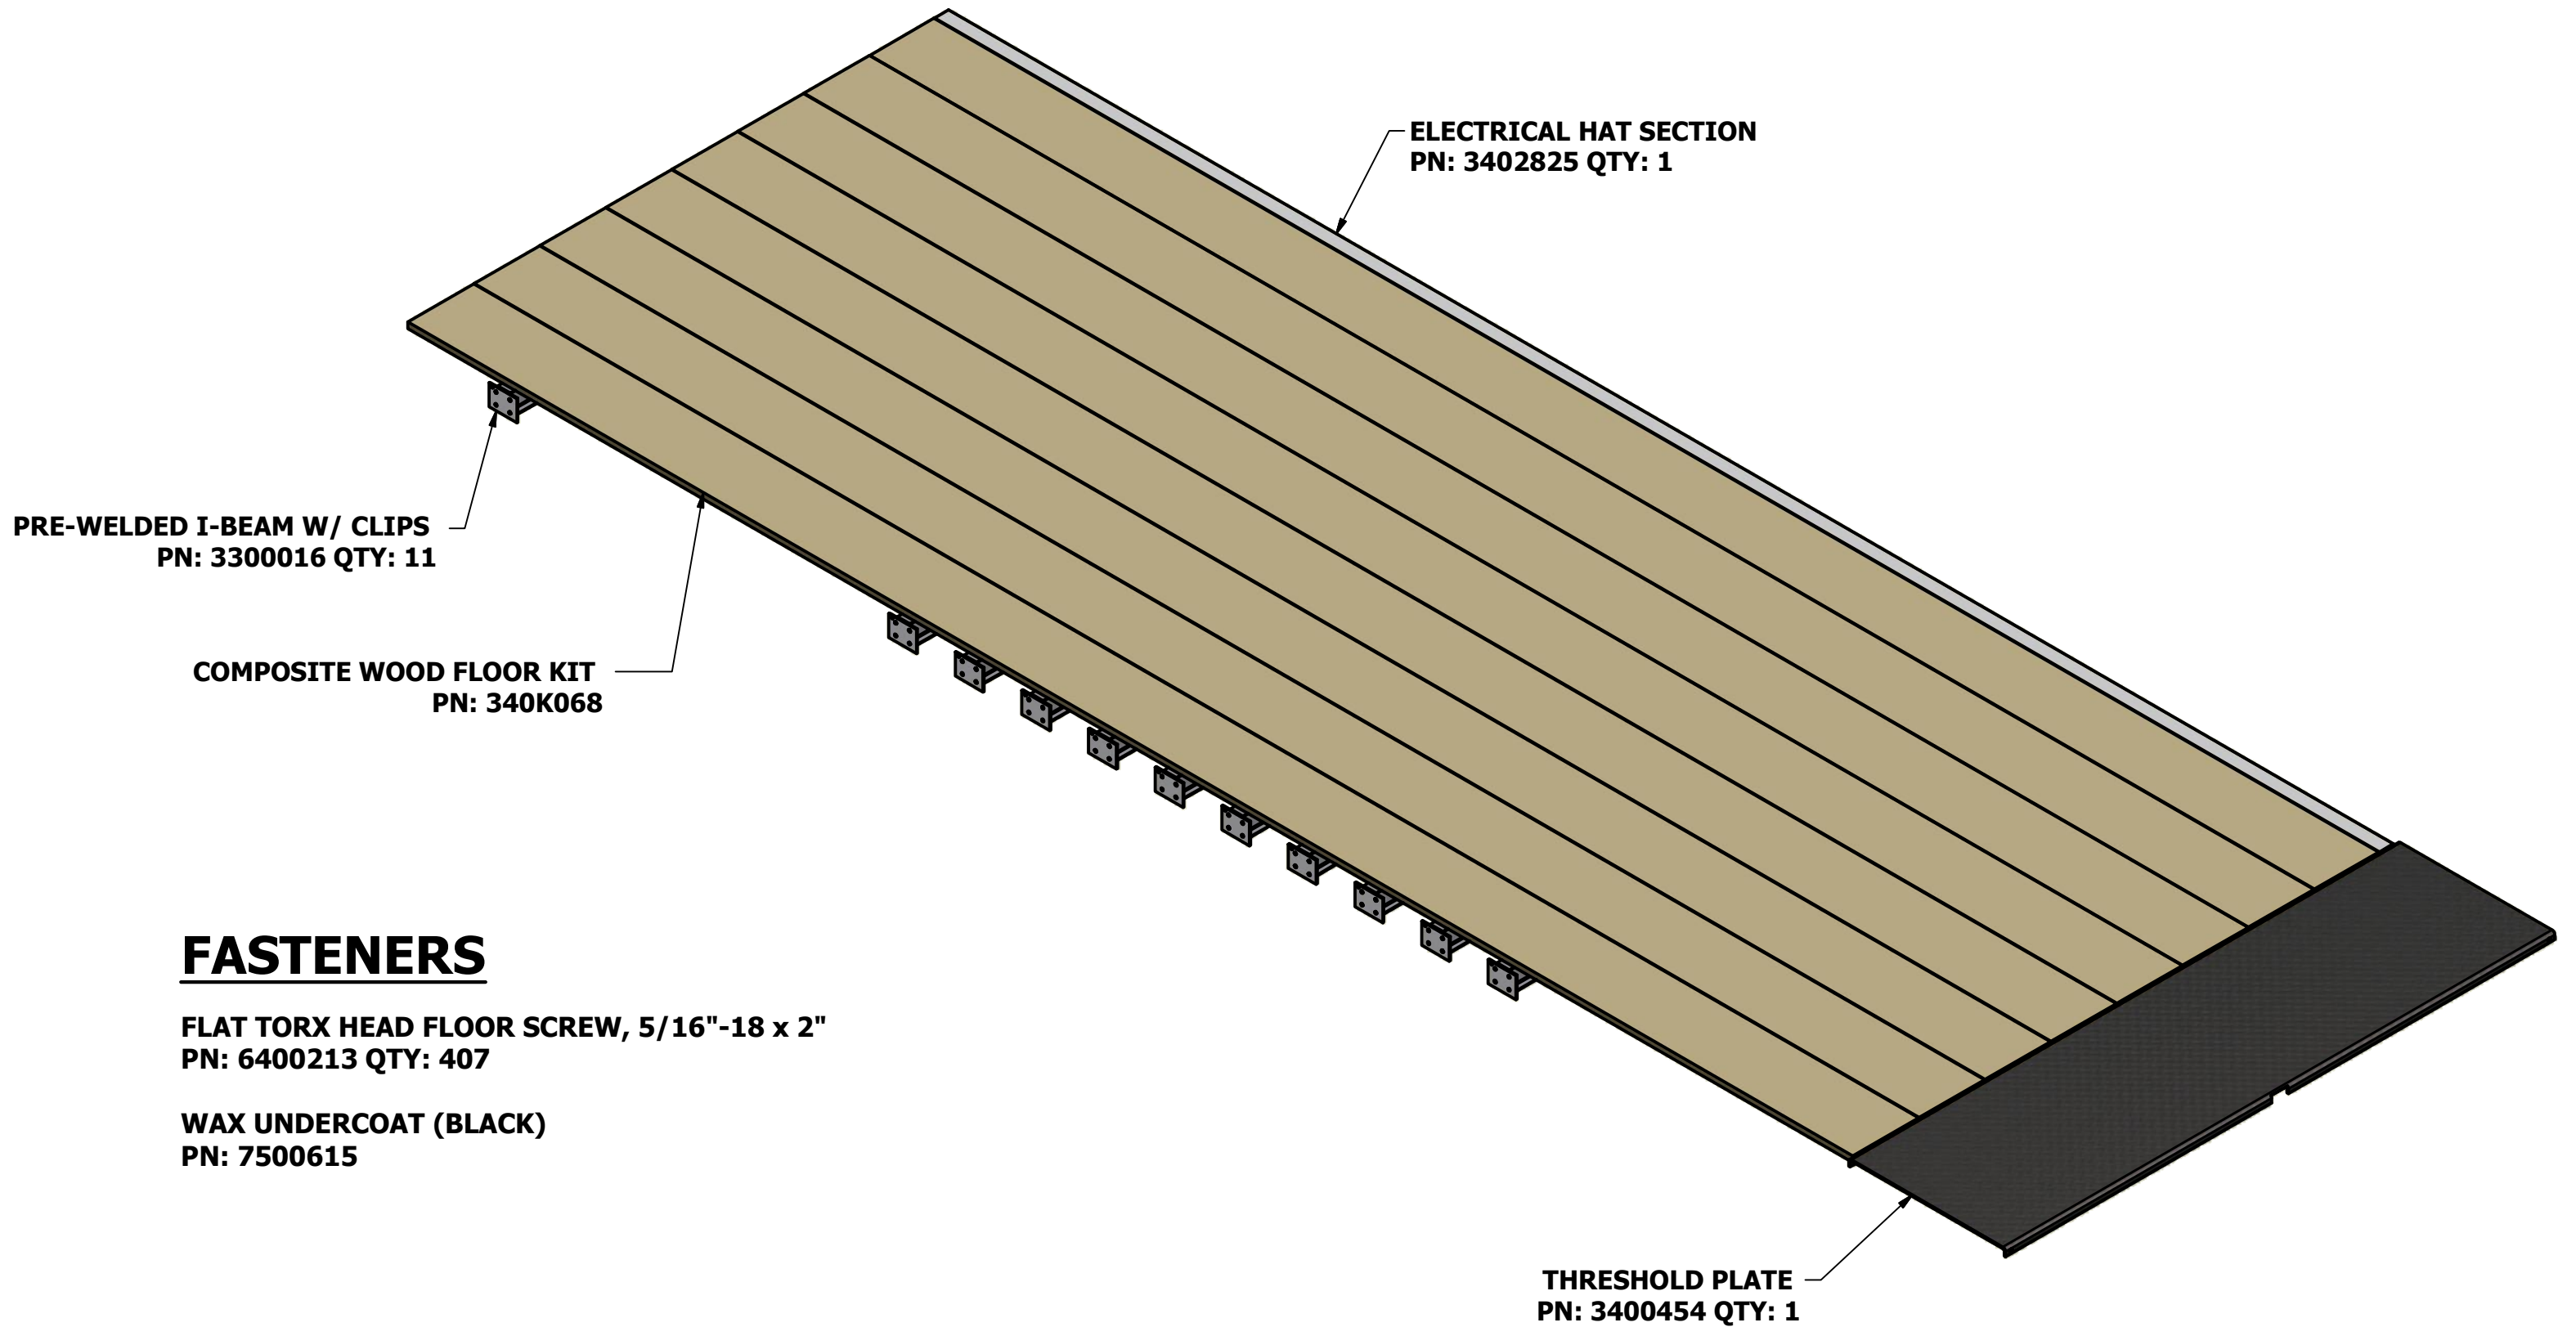

28' FLOOR ASSEMBLY PN: 340M110

ELECTRICAL HAT SECTION
PN: 3402825 QTY: 1

PRE-WELDED I-BEAM W/ CLIPS
PN: 3300016 QTY: 11

COMPOSITE WOOD FLOOR KIT
PN: 340K068

FASTENERS

FLAT TORX HEAD FLOOR SCREW, 5/16"-18 x 2"
PN: 6400213 QTY: 407

WAX UNDERCOAT (BLACK)
PN: 7500615

THRESHOLD PLATE
PN: 3400454 QTY: 1