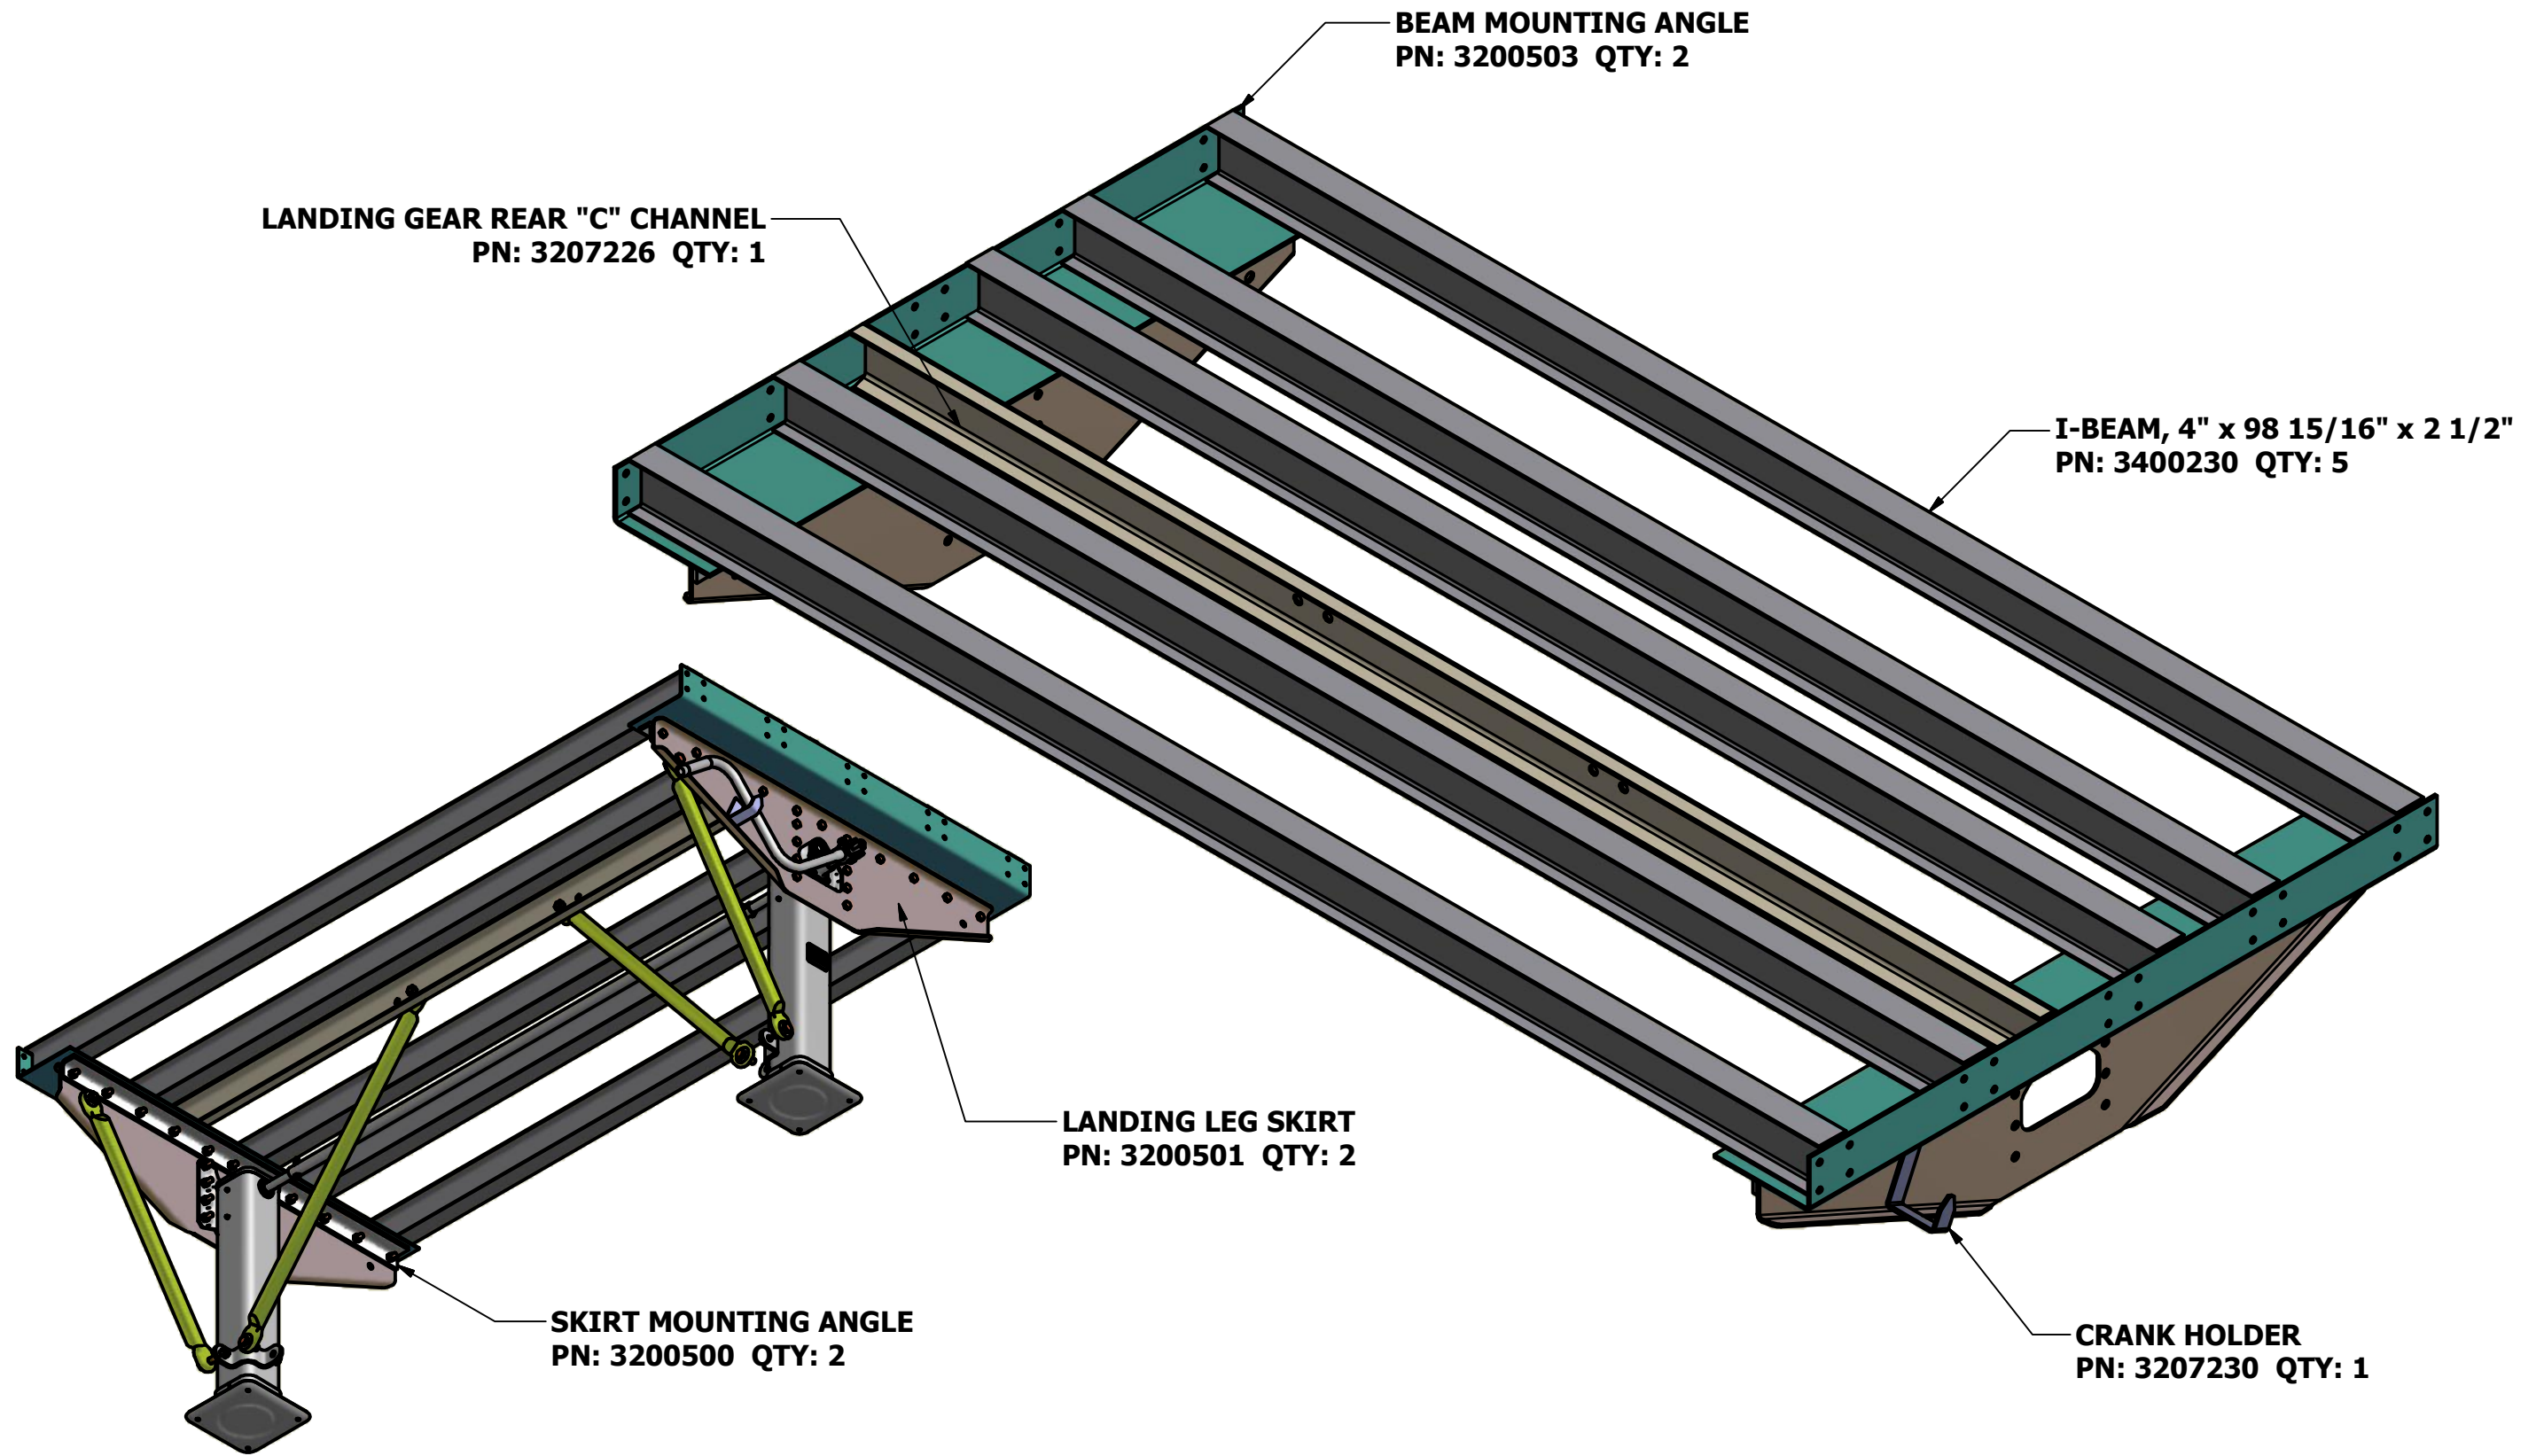

LANDING LEG SKIRT ASSEMBLY, 28' & 33' TRAILERS PN: 320N052