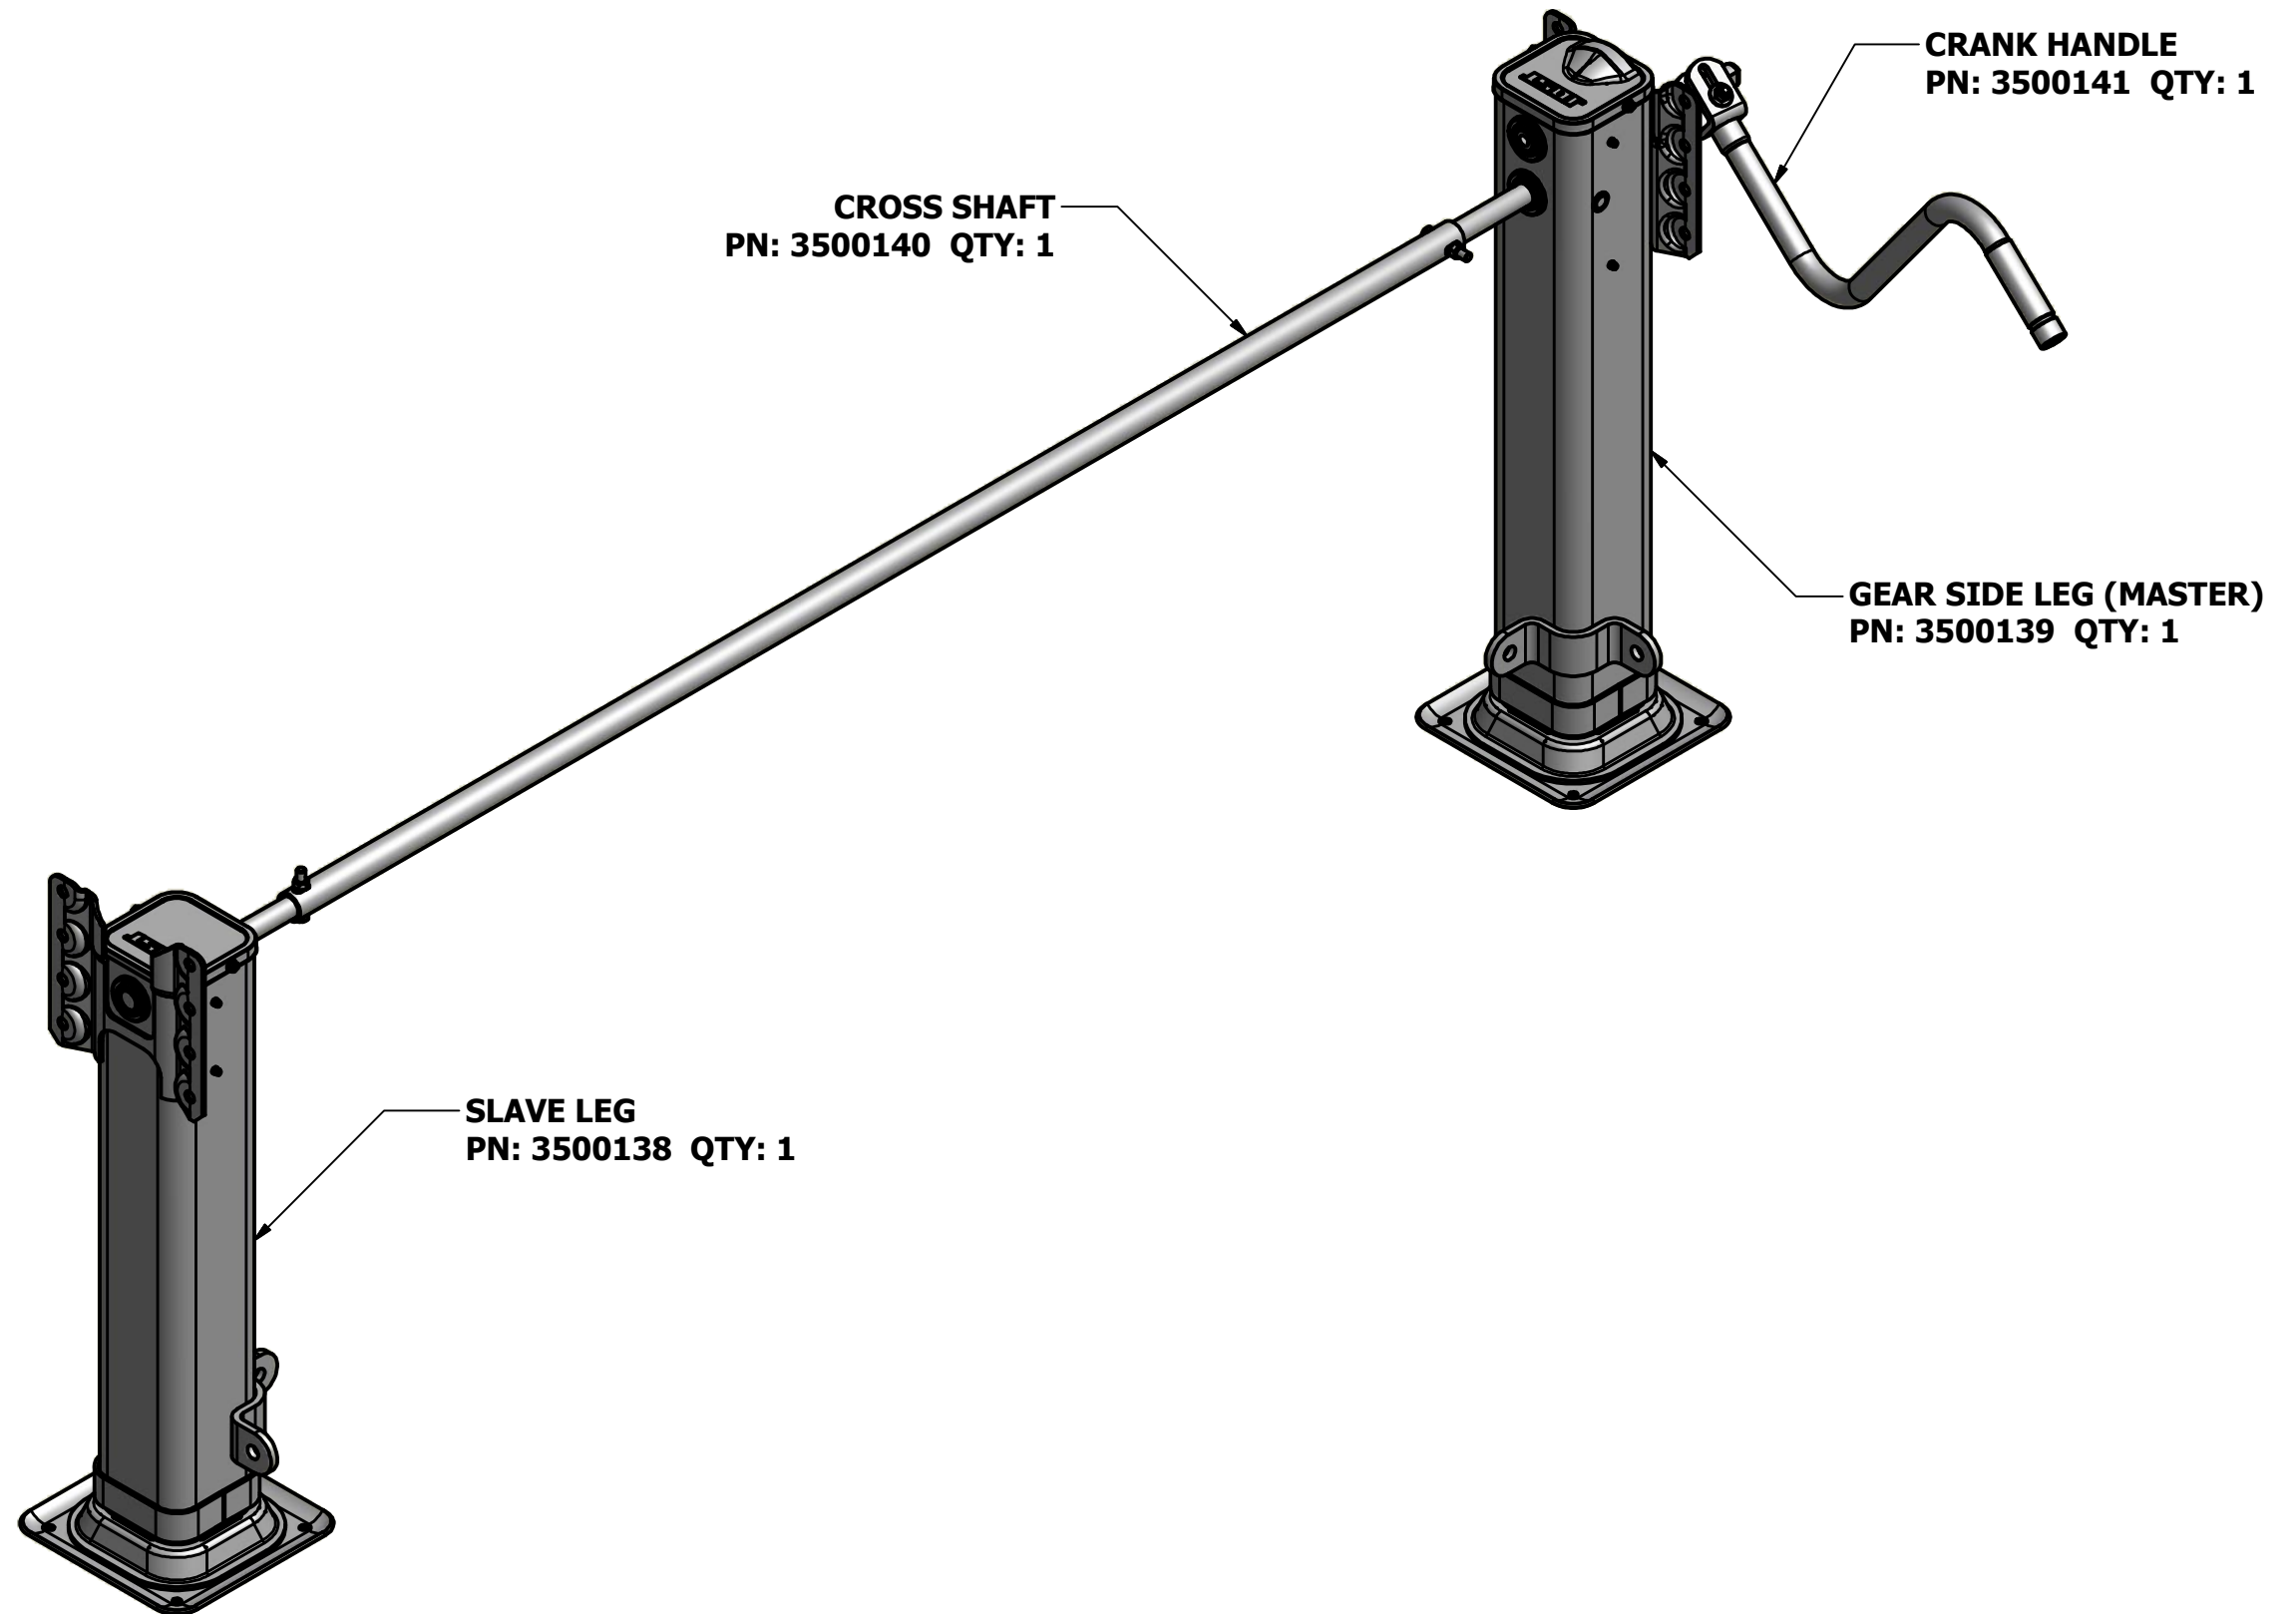

JOST LANDING LEG SET, 28' & 33' TRAILERS PN: 350N029