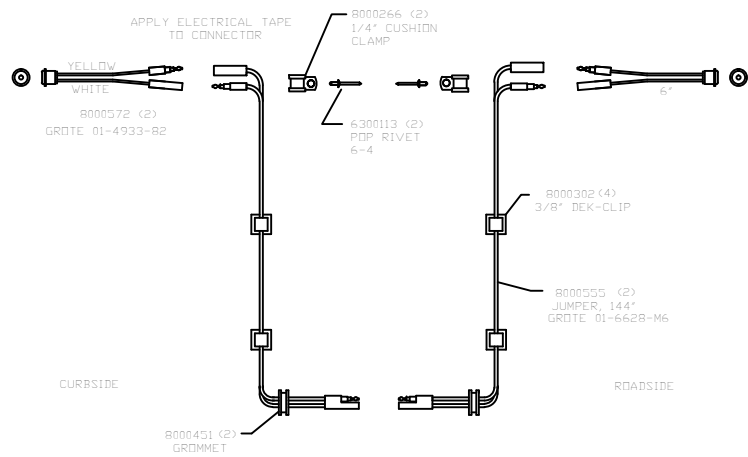

800N322 - FORWARD WALL LIGHT ASSEMBLY