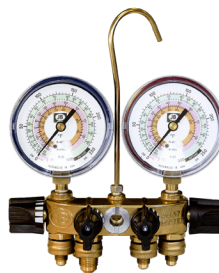

WBS #: JBI26625
JB Industries
4 Valve BV Manifold A2L