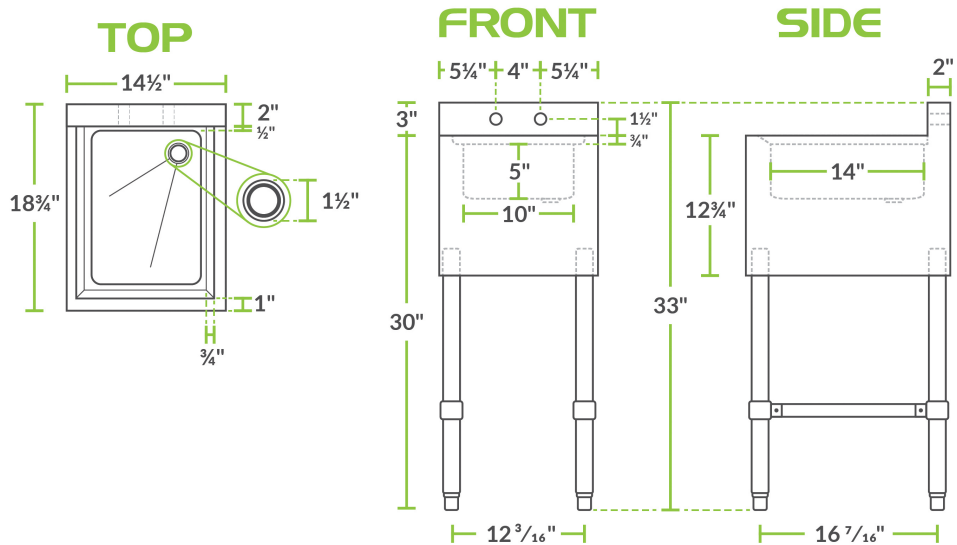

Technical Data

Gauge	18 Gauge
Leg Construction	Galvanized Steel
Material	Stainless Steel
Number of Compartments	1 Compartment
Number of Drainboards	None
Stainless Steel Type	Type 304
Type	Hand Sinks

Plan View

600B11014