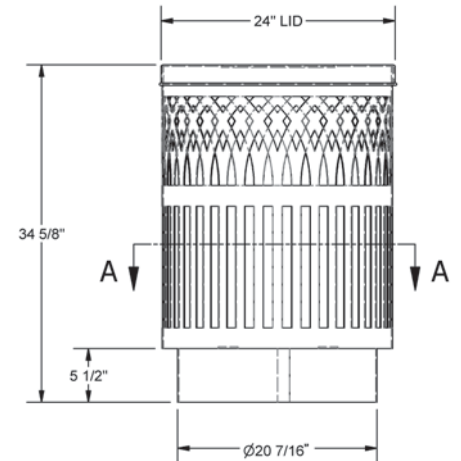

# Covington COV40 Specifications

**Dome Top (DT) Lid Option**

**Rain Cap (RC) Lid Option**

**Ash & Trash (AT) Lid Option**

**Flat Top (FT) Lid Option**

**Swing Top (SWT) Lid Option**

**ELEVATION VIEW**

Dimensions represent can only  
lid accounted for separately

## Product Features

- Sleek Elegant Design
- Made from 10 gauge galvaneal steel
- TGIC Polyester Powder Coat outdoor finish
- Material is chemically prepared and zinc rich primed prior to paint
- Available in three standard colors: Black (PMS # 6C), Brown (PMS # 426C) or Green (PMS # 346C)
- Custom colors available upon request
- Unit comes Standard with 3 Stainless Steel Leveling Feet, Anchoring Feet, Anchor Kit and Lid Attachment Kit
- Black high density polyethylene rigid plastic liner
- 5 Lid options available
  - Dome Top (DT), Rain Cap (RC), Ash / Trash Top(AT), Swing Top (SWT) and Flat Top (FT)
- Available with optional plastic coated base

## Optional Plastic Coated Base

Item Number	Capacity	Dimensions	Weight	Finishes
COV40	40 gallons	24 " dia x 34 5/8" high	78 lbs.	Black (BK), Green (GN), Brown (BN)