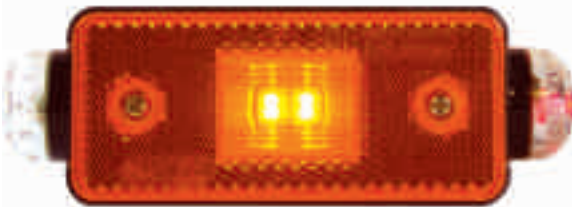

FRONT-REAR ASSEMBLY END-OUTLINE AND SIDE POSITION LAMP (12V) (LED)

Product catalogue no

Product index