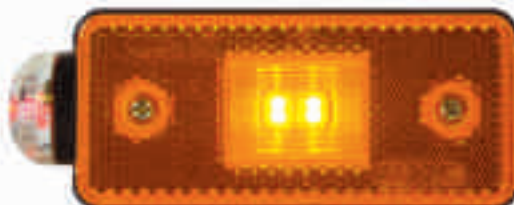

119Lkz

Product catalogue no

**REAR ASSEMBLY END-OUTLINE LAMP
SIDE MARKER REFLEX REFLECTOR LAMP
(12V) (LED)**

W 22

Product index

120Pk

Product catalogue no

**REAR ASSEMBLY END-OUTLINE LAMP
SIDE MARKER REFLEX REFLECTOR LAMP
(12V) (LED)**