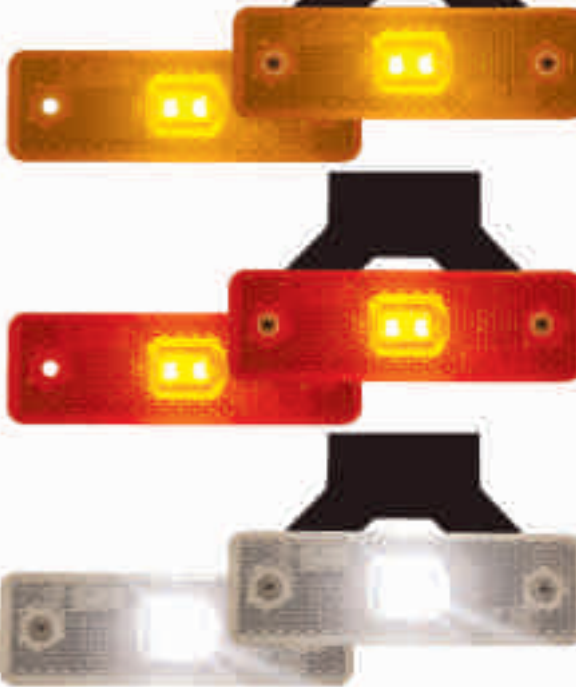

Product index

12V 24V

215

216

Product catalogue no

SIDE POSITION ASSEMBLY LAMP (12V-24V) (LED)

W 44

Product index