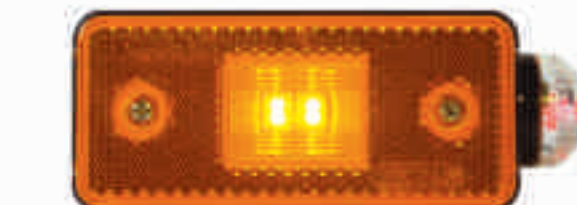

**REAR ASSEMBLY END-OUTLINE LAMP
SIDE MARKER REFLEX REFLECTOR LAMP
(12V) (LED)**

W 22

Product index

120Lk

Product catalogue no