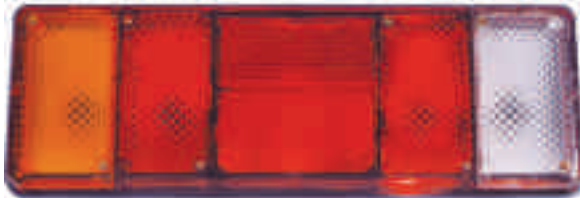

REAR ASSEMBLY LAMP

53

W 09L

Product catalogue no Product index