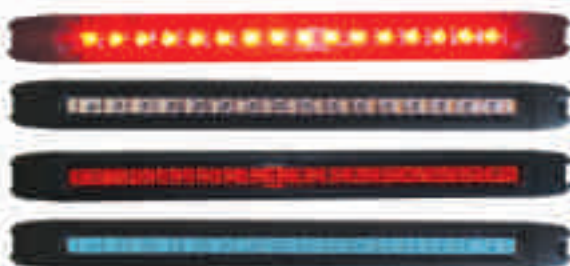

BRAKE LAMP (STOP LAMP) (12V) (LED)

146

146.1.S1

146.2.S1

146.3.S1

W 28

146.1.S3

146.2.S3

146.3.S3

Product index

Product catalogue no