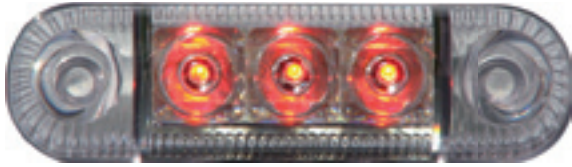

Product catalogue no

All lights have european homologations

lights and reflective units

**REAR END-OUTLINE LAMP
(12V-24V) (2 LED)**

284

W 61

Product catalogue no

Product index