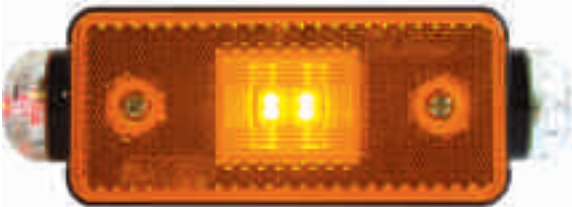

Product index

LAMP LENS

Product catalogue no

Product index

LAMP LENS

Product catalogue no

Product index

FRONT-REAR ASSEMBLY END-OUTLINE AND SIDE POSITION LAMP (12V) (LED)