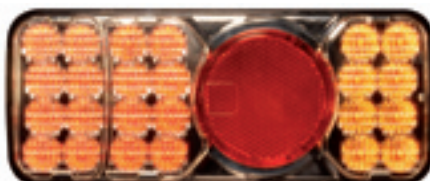

Product index

REAR ASSEMBLY LAMP WITH BACKLIGHT OF LICENSE PLATE ON THE SIDE / (12V-24V) (LED)

317kr

W67L i P

Product catalogue no

Product index

REAR ASSEMBLY LAMP (TRANSPARENT) WITHOUT BACKLIGHT OF LICENSE PLATE / (12V-24V) (LED)