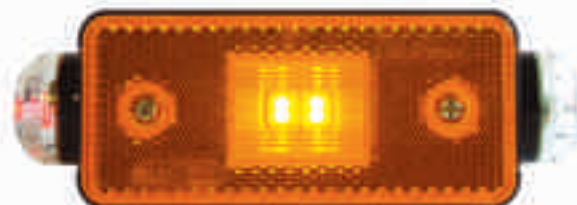

**FRONT-REAR ASSEMBLY END-OUTLINE
AND SIDE POSITION LAMP
(24V) (LED)**

W 22

Product index

119Pk

Product catalogue no