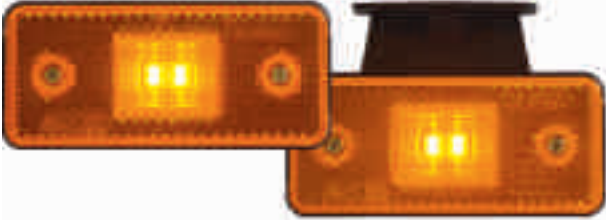

SIDE POSITION ASSEMBLY LAMP (12V-24V) (LED)

101k

Product catalogue no

101kz

W 17d

Product index