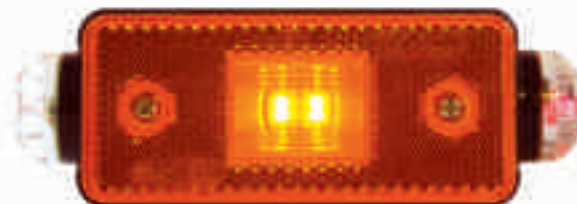

Product index

119Pk

Product catalogue no

**FRONT-REAR ASSEMBLY END-OUTLINE
AND SIDE POSITION LAMP
(24V) (LED)**

W 22

Product index

119Lk

Product catalogue no