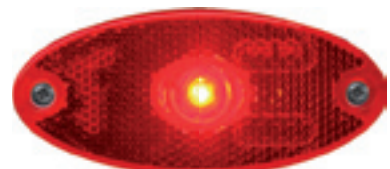

REAR ASSEMBLY END-OUTLINE LAMP
(12V-24V) (LED)

**REAR ASSEMBLY END-OUTLINE LAMP
(12V-24V) (LED)**

W 64

Product index

307p

Product catalogue no