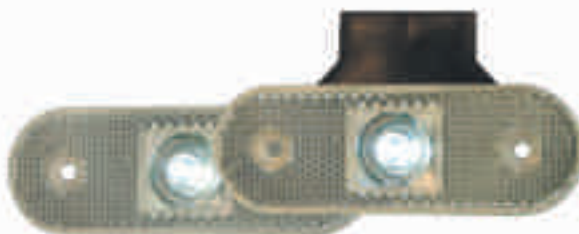

230z

**FRONT ASSEMBLY END-OUTLINE LAMP
(12V-24V) (LED)**

W 47

Product index

231

Product catalogue no

231z

**REAR ASSEMBLY LAMP
(LED)**