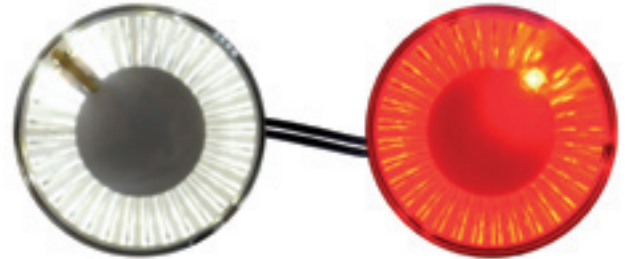

**ELECTRONIC SYSTEM FOR LAMPS
(LED) (12-24V)**

W21.1s-W21.10s

Product index

419bc

Product catalogue no