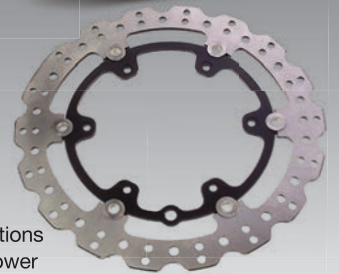

Step it up to Warp 9 Titanium hardware! As a general rule Ti is 45-47% lighter weight than steel bolts.

Warp 9 Ti fasteners are CNC machined from Ti Bar stock, then the threads are rolled threads, not cut like some brands. This gives a stronger and smoother thread and also provides a more accurate torque setting.

- 17 x 3.50 Front
- 16.5 x 3.50 Front
- 17 x 4.25 Rear
- 17 x 5.00 Rear
- Includes 320mm Oversized brake rotor
- Includes caliper adapter bracket
- Includes sprocket in 40, 44 & 47-53 tooth

SUPERMOTO

APEX FLOATING ROTORS

- Apex rotors are Warp 9's Optional High Performance Floating rotors for the demanding SM Racer/Rider looking for the ultimate in Braking performance
- Full Floating design
- 9 Stainless Steel float pins with wave springs ensures a Straight tracking Rotor even under Extreme Heat conditions
- 4.5 mm thickness brake rotor for maximum stopping power

STILETTO

STILETTO

TUBELESS SUPERMOTO

- Modular design so hubs will be changeable to different models for your future bike.
- Available in 17x3.50, 17x4.25 and 17x5.00 sizes
- Available for KTM, Husaberg, Husqvarna, CR/CRF, YZ/WR, DR650, DRZ400