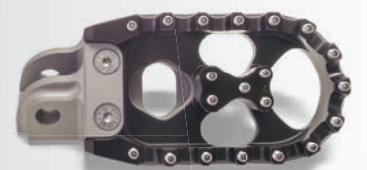

CHAIN

- 520 x 120 X RING
- Includes clip style master link
- Gold outer plates
- Black inner pivot links
- Quad stake riveting

PEGS, LEVERS & PEDALS

CLUTCH & BRAKE LEVERS

- Warp 9 Flex Brake Levers are machined Billet, anodized & hinged brake levers with CNC machined master cylinder interfaces
- Adjustable reach allows customization to the rider's hand size
- Double hinge design allows lever to flex out of the way in most impact situations
- Pushrod or Bearing contact styles for smooth brake modulation
- Titanium Pivot / Black levers with laser-etched Warp 9 logo

MX BILLET FOOT PEGS

- Light weight 6065 T6 aluminum
- Extra Wide platform
- Exclusive "X" bridge adds 2 center teeth for added grip
- Footpeg Size is 57mm Wide and 75mm long
- Stainless steel teeth

SUPERMOTO FOOTPEG SLIDER

- Footpeg Sliders (PAIR)
- No tool mount
- Replaceable pucks
- Only fits Warp 9 pegs

ADVENTURE FOOT PEGS

- 5" x 2.5" extra wide platform for all day standing comfort
- Permanent Stainless Teeth provide the ultimate in non-slip traction
- Ceracote coated Chromalloy steel pivot
- Built-in bottle opener in the bottom
- Aluminum 7075T6 platform