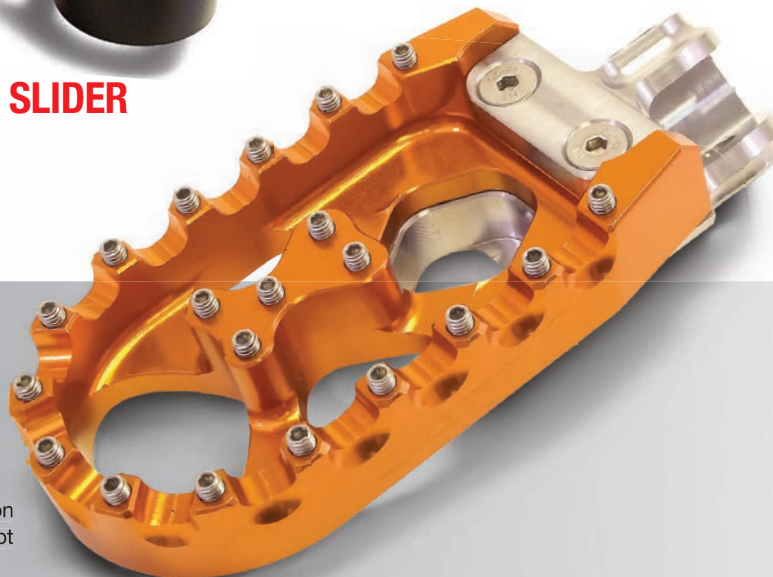

Step it up to Warp 9 Titanium hardware! As a general rule Ti is 45-47% lighter weight than steel bolts.

Warp 9 Ti fasteners are CNC machined from Ti Bar stock, then the threads are rolled threads, not cut like some brands. This gives a stronger and smoother thread and also provides a more accurate torque setting.

CHAIN

- 520 x 120 X RING
- Includes clip style master link
- Gold outer plates
- Black inner pivot links
- Quad stake riveting

PEGS, LEVERS & PEDALS

CLUTCH & BRAKE LEVERS

- Warp 9 Flex Brake Levers are machined Billet, anodized & hinged brake levers with CNC machined master cylinder interfaces
- Adjustable reach allows customization to the rider's hand size
- Double hinge design allows lever to flex out of the way in most impact situations
- Pushrod or Bearing contact styles for smooth brake modulation
- Titanium Pivot / Black levers with laser-etched Warp 9 logo

MX BILLET FOOT PEGS

- Light weight 6065 T6 aluminum
- Extra Wide platform
- Exclusive "X" bridge adds 2 center teeth for added grip
- Footpeg Size is 57mm Wide and 75mm long
- Stainless steel teeth

SUPERMOTO FOOTPEG SLIDER

- Footpeg Sliders (PAIR)
- No tool mount
- Replaceable pucks
- Only fits Warp 9 pegs

ADVENTURE FOOT PEGS

- 5" x 2.5" extra wide platform for all day standing comfort
- Permanent Stainless Teeth provide the ultimate in non-slip traction
- Ceracote coated Chromalloy steel pivot
- Built-in bottle opener in the bottom
- Aluminum 7075T6 platform