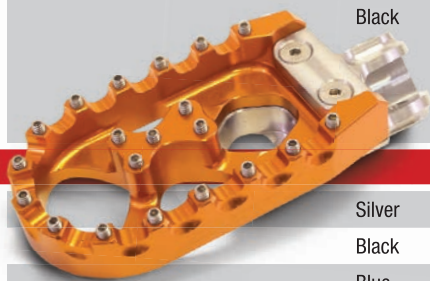

ADVENTURE PEGS

KTM / HUSQVARNA		Silver	2.25 W x 4.25 L	A94-FP31	$199
KTM 690 2003 - 2017 Enduro, Supermoto		Black	2.25 W x 4.25 L	A94-FP32	$199
KTM SX/SXF 2002-2015, XC/XCF		Blue	2.25 W x 4.25 L	A94-FP34	$199
2002-Current,		Orange	2.25 W x 4.25 L	A94-FP35	$199
Husqvarna 2016 - 2017 701 Enduro,					
Supermoto Husqvarna FC 250-450 2014-2015					
TC 250, TE125-300, FE 250-501 2014-2017					
HONDA	1/2 lower than oem	Black	2.25 W x 4.25 L	A94-FP12	$199
African Twin CRF1000L 2016 - 2018	1/2 lower than oem	Blue	2.25 W x 4.25 L	A94-FP14	$199
	1/2 lower than oem	Red	2.25 W x 4.25 L	A94-FP13	$199
SUZUKI		Silver	2.25 W x 4.25 L	A94-FP61	$199
Fits DR650, DR350, & DR250 1996 - 2018		Black	2.25 W x 4.25 L	A94-FP62	$199
		Blue	2.25 W x 4.25 L	A94-FP64	$199
		Orange	2.25 W x 4.25 L	A94-FP65	$199
SUZUKI		Silver	2.25 W x 4.25 L	A94-FP71	$199
Fits DRZ400: All Models 2000 - 2018		Black	2.25 W x 4.25 L	A94-FP72	$199
KAWASAKI		Blue	2.25 W x 4.25 L	A94-FP74	$199
Fits KLX400 2000-2007		Orange	2.25 W x 4.25 L	A94-FP75	$199
KAWASAKI		Silver	2.25 W x 4.25 L	A94-FP81	$199
Fits KLR650 1987 - 2018		Black	2.25 W x 4.25 L	A94-FP82	$199
Includes pivot Springs		Blue	2.25 W x 4.25 L	A94-FP84	$199
		Orange	2.25 W x 4.25 L	A94-FP85	$199