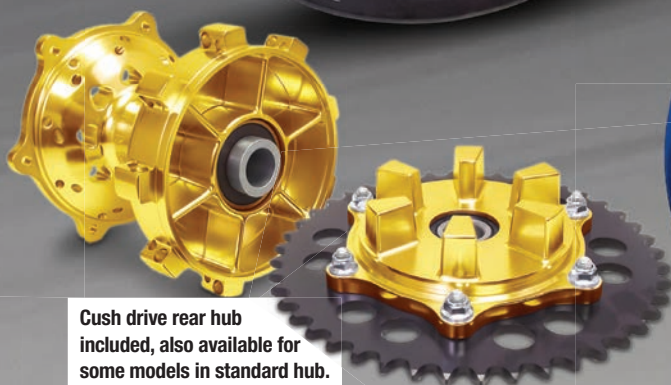

Includes Apex Floating Rotors, Caliper Adapter Bracket, Rear Rotor and Cush rubbers, a rear sprocket and you can choose the size 40, 44, 45 or 47-52 tooth.

STILETTO

STILETTO

WHEEL STYLE SWITCH

SWTICH

Cush drive rear hub included, also available for some models in standard hub.