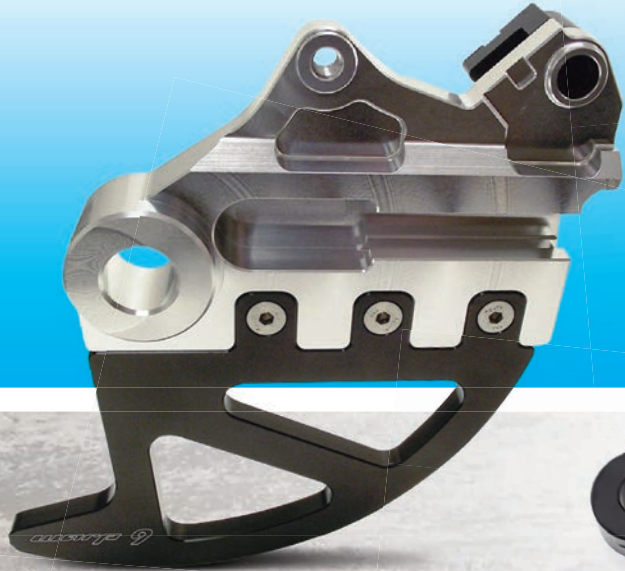

REAR DISK GUARD

No more ride ending damaged rotors! This trick-looking billet-machined rear disk guard will protect your rear brake rotor from the worst the trail has to offer.

- CNC machined from billet aluminum alloy
- Deflects potentially damaging rocks and debris
- Replaces entire brake caliper carrier
- Secured by the rear axle and swing arm carrier track
- Extremely durable
- Replaceable fin

KICK STAND

- Available In Standard MX
- Available in SM length, 1.5" shorter length than stock
- Available for KTM and Late model Husqvarna
- Colors Black, blue, Orange

OIL FILL PLUG

- Replace that weak plastic one
- Drill for safety wire
- Machined to accept 1/4 ratchet for easy removal

CHAIN

- 520 x 120 X RING
- Includes clip style master link
- Gold outer plates
- Black inner pivot links
- Quad stake riveting