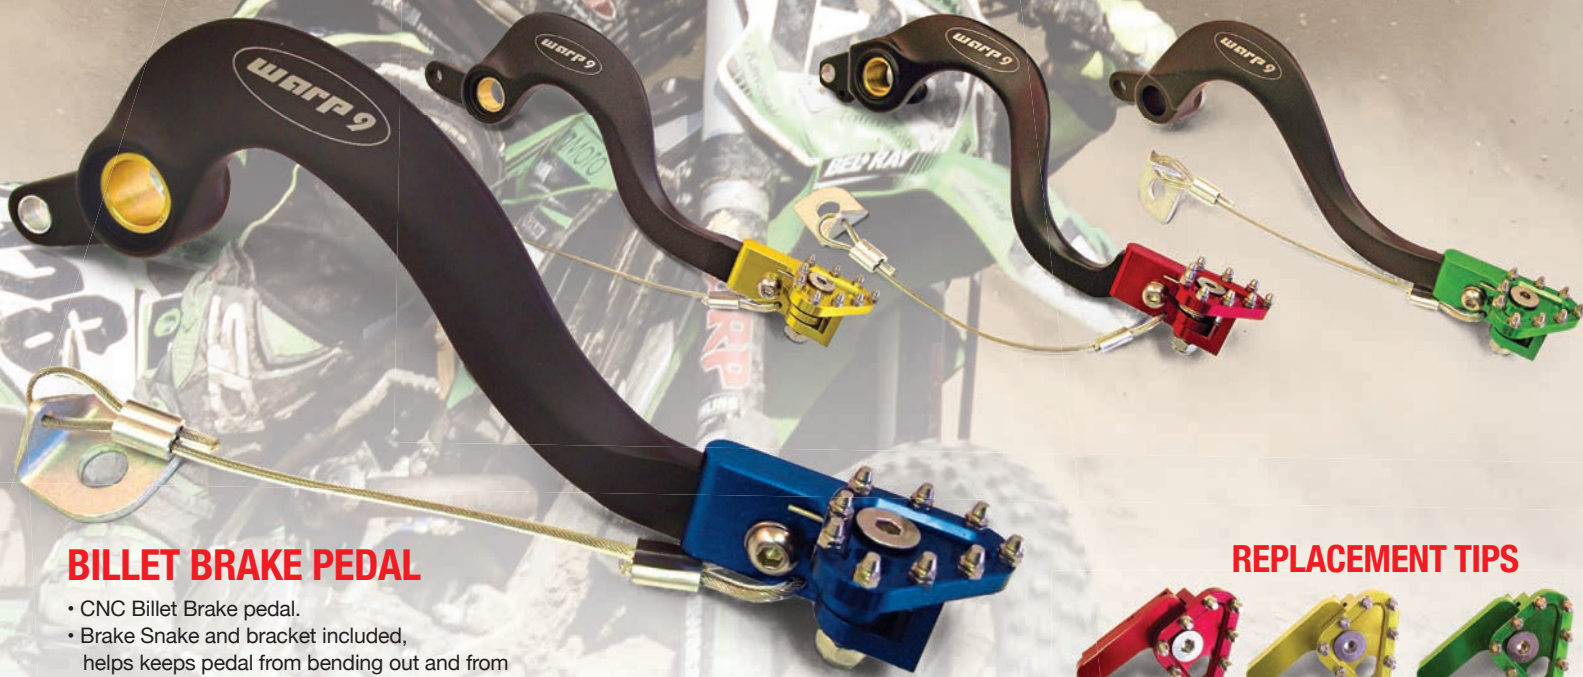

Step it up to Warp 9 Titanium hardware! As a general rule Ti is 45-47% lighter weight than steel bolts.

Warp 9 Ti fasteners are CNC machined from Ti Bar stock, then the threads are rolled threads, not cut like some brands. This gives a stronger and smoother thread and also provides a more accurate torque setting.

CHAIN

- 520 x 120 X RING
- Includes clip style master link
- Gold outer plates
- Black inner pivot links
- Quad stake riveting

PEGS, LEVERS & PEDALS

CLUTCH & BRAKE LEVERS

- Warp 9 Flex Brake Levers are machined Billet, anodized & hinged brake levers with CNC machined master cylinder interfaces
- Adjustable reach allows customization to the rider's hand size
- Double hinge design allows lever to flex out of the way in most impact situations
- Pushrod or Bearing contact styles for smooth brake modulation
- Titanium Pivot / Black levers with laser-etched Warp 9 logo

MX BILLET FOOT PEGS

- Light weight 6065 T6 aluminum
- Extra Wide platform
- Exclusive "X" bridge adds 2 center teeth for added grip
- Footpeg Size is 57mm Wide and 75mm long
- Stainless steel teeth

SUPERMOTO FOOTPEG SLIDER

- Footpeg Sliders (PAIR)
- No tool mount
- Replaceable pucks
- Only fits Warp 9 pegs

ADVENTURE FOOT PEGS

- 5" x 2.5" extra wide platform for all day standing comfort
- Permanent Stainless Teeth provide the ultimate in non-slip traction
- Ceracote coated Chromalloy steel pivot
- Built-in bottle opener in the bottom
- Aluminum 7075T6 platform