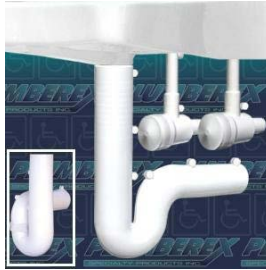

Bath Safety

Plumberex X4333 3-Pc Lav-guard

- Under lavatory supply protectors contain antimicrobial/anti-fungal and UV inhibitors with Self-extinguishing flammability characteristics.
- Fastening system to consist of tamper resistant, smooth, non-abrasive snap-locks.
- P-Trap Protector: One-piece protector designed with full rotation option.
- Protector must have weep holes at the lowest point for proper leak drainage and for ventilation.
- Designed with removable cap for access to water shut-off.
- Removable cap can be reassembled and secured; no loose access parts are allowed to ensure long-term tamper-resistance.
- Includes one P-Trap cover and two valve and supply covers.
- Compliant with ADA 4.19.4/ABA 606.5 (rev), ICC/ANSI A117.1.