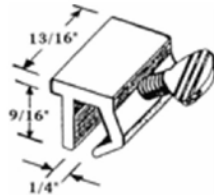

### United States Hdwe WP-8950C Window Security Lock

- Patio door or sliding window security lock.
- 5/8 x 2-7/8 inches.
- 2 per card.

Part Number	Mfg Part No	Price
154075	WP-8950C	\$3.58