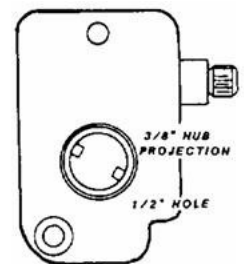

Part Number	Mfg Part No	Price
153567	WP-8868C	$10.50