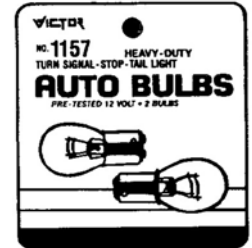

Replacement Bulbs

United Marketing Inc 1157 Automotive Bulb 2/Cd

- Heavy-duty automotive bulbs.
- Pre-tested, 12 volt, two bulbs.

Part Number	Mfg Part No	Price
511943	1157	$1.08

Replacement Bulbs

United Marketing Inc 12306 3157/Bp2 Ge Lighting Mini Bulb

- 2.1/8.3 watts.
- Plastic wedge base.
- 2 per pack.