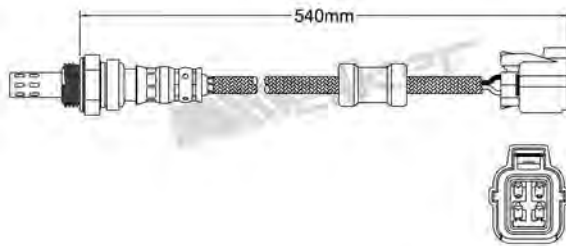

250-24428
VOLVO 2000-2004
Heated Lambda Sensor