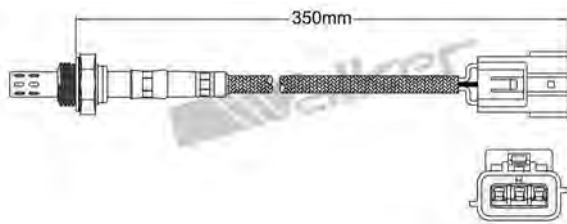

250-23155
SUBARU 1996-1999
Heated Lambda Sensor

250-23164
RENAULT 1999-up
Heated Lambda Sensor

250-23158
SUBARU 1998-2000
Heated Lambda Sensor

250-23165
HYUNDAI 1994-2000
Heated Lambda Sensor

250-23159
NISSAN 1999-2003
Heated Lambda Sensor