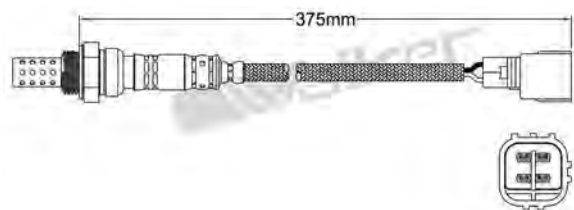

250-24322

SUBARU 2009-up
Heated Lambda Sensor