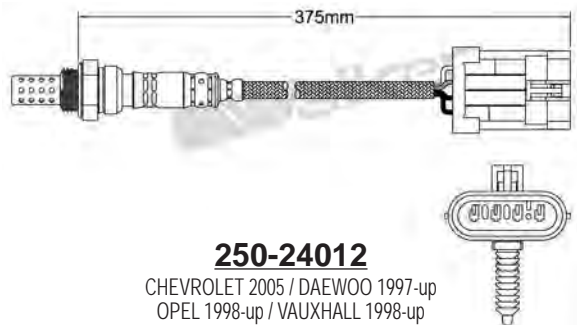

250-24011
HONDA 1989-2002
Heated Lambda Sensor