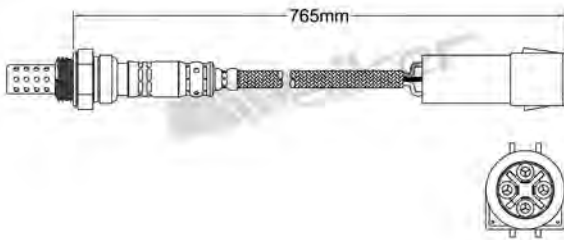

250-24193
LAND ROVER 1997-2003 / MG 1995-2002
ROVER 1991-2000
Heated Lambda Sensor

250-24220
LEXUS 1989-1994
Heated Lambda Sensor

250-24194
SEAT 1995-2000 / VOLKSWAGEN 1991-2003
Heated Lambda Sensor

250-24224
MITSUBISHI 1992-up
Heated Lambda Sensor