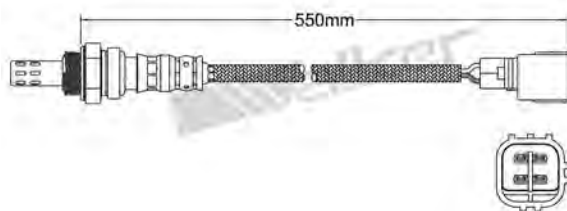

250-24163
PORSCHE 1993-1997 / SAAB 1996-2001
Heated Lambda Sensor

250-24176
TOYOTA 2002-up
Heated Lambda Sensor

250-24167
MITSUBISHI 2003-up
Heated Lambda Sensor

250-24177
SAAB 1998-up / VOLVO 1994-1998
Heated Lambda Sensor