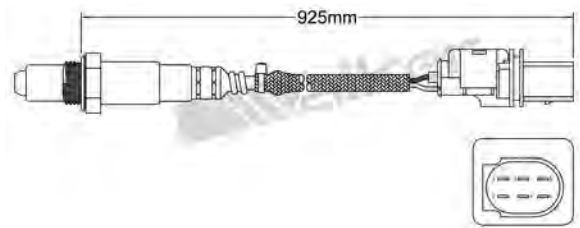

250-25026
AUDI 2005-up / VOLKSWAGEN 2005-up
Linear Wideband Sensor