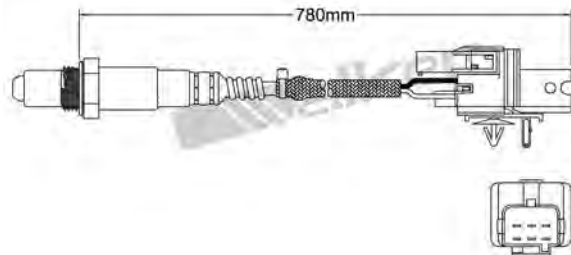

250-25009

VOLVO 1998-2005
Linear Wideband Sensor