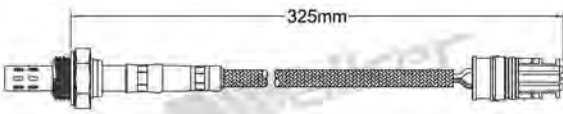

MERCEDES 1997-2002

Heated Lambda Sensor

250-24412

MERCEDES 1995-2003

Heated Lambda Sensor

250-24420

LEXUS 2003-2008 / TOYOTA 2001-up

Heated Lambda Sensor