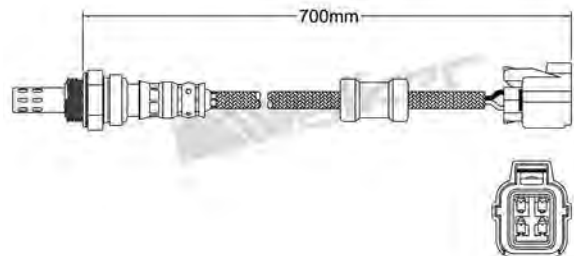

250-24762
AUDI 2006-up
Heated Lambda Sensor