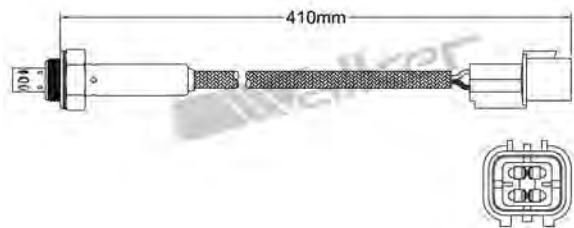

250-24516
BMW 1997-2000
Heated Lambda Sensor