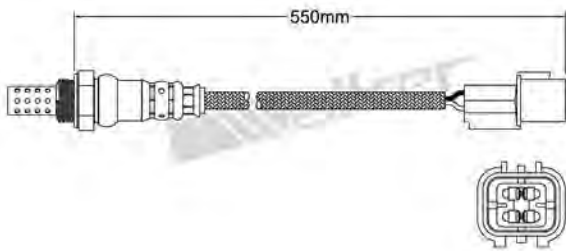

250-24777
TOYOTA 2002-up
Heated Lambda Sensor

250-24778
VOLVO 1995-2004
Heated Lambda Sensor

250-24783
HYUNDAI 2003-up / KIA 2004-up
Heated Lambda Sensor

250-24779
HYUNDAI 2000-up / KIA 2004-up
Heated Lambda Sensor