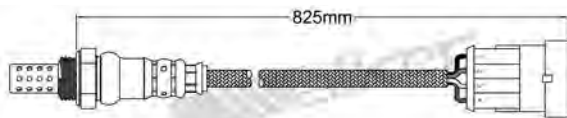

250-241058
PEUGEOT 2004-2005
Heated Lambda Sensor