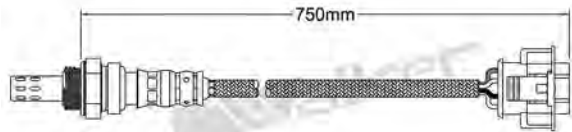

250-24733

OPEL 1999-up / SAAB 2004-up
VAUXHALL 1999-up
Heated Lambda Sensor