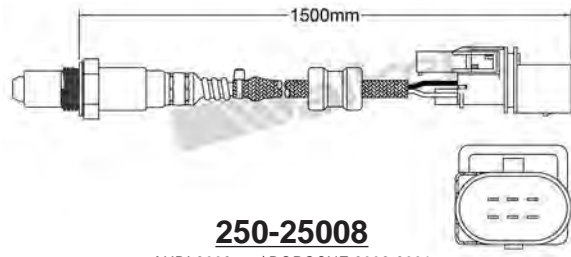

250-25008

AUDI 2002-up / PORSCHE 2003-2006
SEAT 2001-2008 / SKODA 1999-2010
VOLKSWAGEN 1999-up
Linear Wideband Sensor