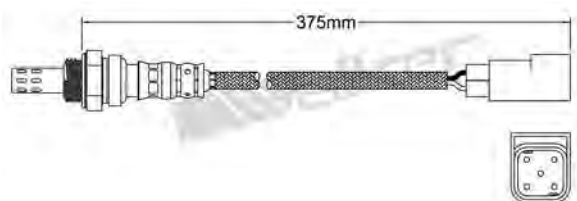

250-24012
CHEVROLET 2005 / DAEWOO 1997-up
OPEL 1998-up / VAUXHALL 1998-up
Heated Lambda Sensor