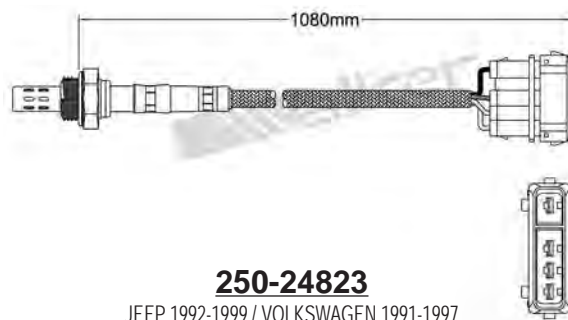

250-24823

JEEP 1992-1999 / VOLKSWAGEN 1991-1997
Heated Lambda Sensor