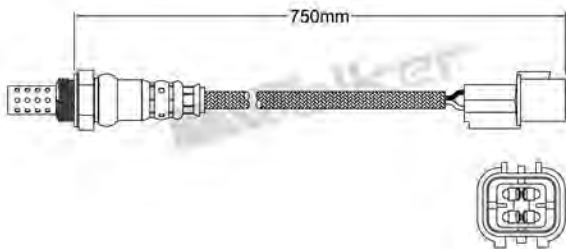

250-24779
HYUNDAI 2000-up / KIA 2004-up
Heated Lambda Sensor