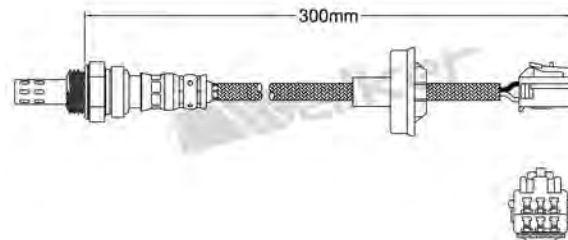

250-24070
MAZDA 2000-2003
Heated Lambda Sensor