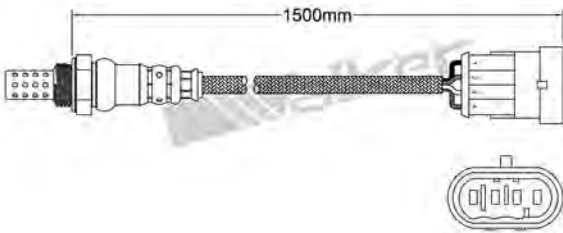

250-241001
CHEVROLET 2005-up
Heated Lambda Sensor