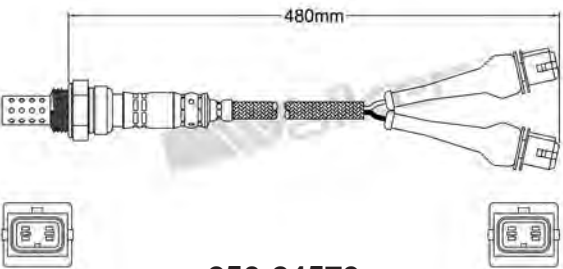

250-24578
HONDA 1999-2002
Heated Lambda Sensor