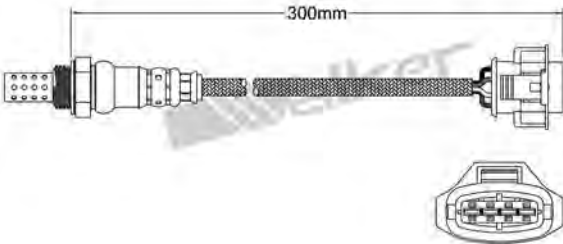

250-24844
LAND ROVER 2000-2006
Heated Lambda Sensor