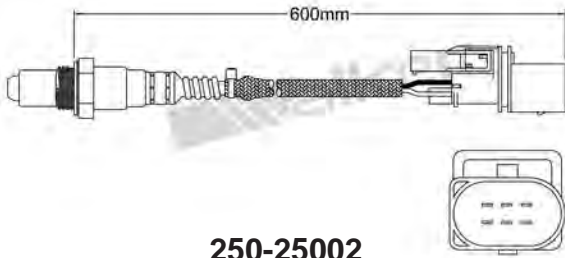

250-241061
TOYOTA 2000-2001
Heated Lambda Sensor

250-25002

AUDI 2000-up / BMW 2001-up
SEAT 2002-2006 / VOLKSWAGEN 1998-2006
Linear Wideband Sensor