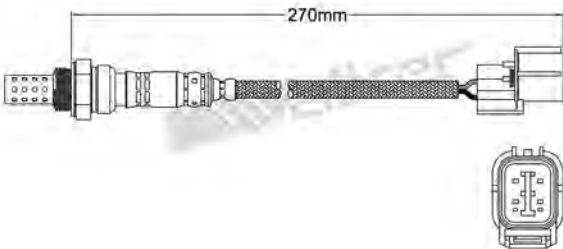

250-24576
SEAT 1999-2003 / VOLKSWAGEN 1999-2003
Heated Lambda Sensor

250-24584
HYUNDAI 1995-1996
Heated Lambda Sensor

250-24577
AUDI 2002-up / VOLKSWAGEN 1999-2005
Heated Lambda Sensor

250-24585
OPEL 2001-up / RENAULT 1997-up
Heated Lambda Sensor