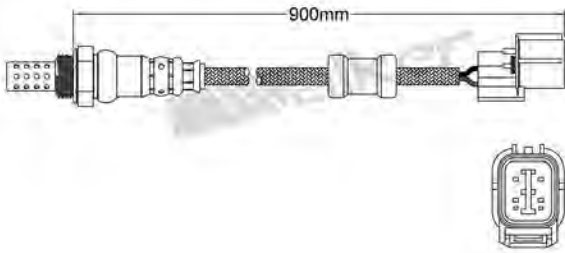

250-24432
AUDI 1998-up / PORSCHE 2003-2006
SEAT 1999-2006 / SKODA 1999-2006
VOLKSWAGEN 1999-up
Heated Lambda Sensor