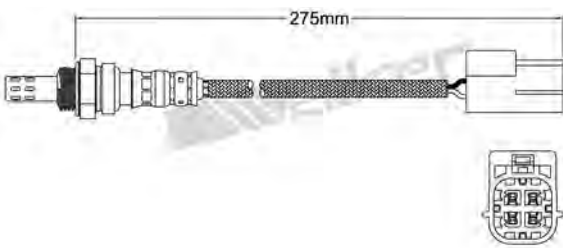

250-24946
CHRYSLER 1999-up
Heated Lambda Sensor