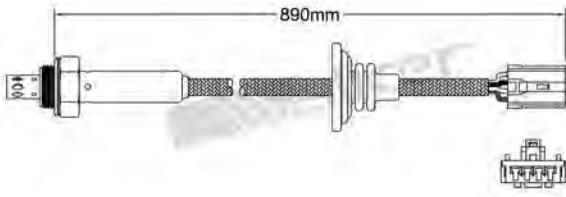

250-24532
TOYOTA 1993-2000
Heated Lambda Sensor