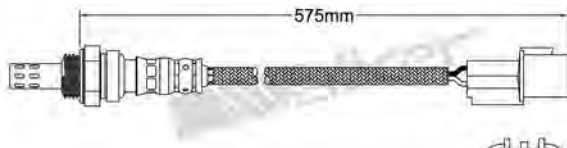

250-24365
MAZDA 2000-up
Heated Lambda Sensor

250-24378
MAZDA 2000-2002
Heated Lambda Sensor

250-24366
MAZDA 2000-2002
Heated Lambda Sensor

250-24380
BMW 1994-2001
Heated Lambda Sensor

250-24368
HYUNDAI 1996-up / KIA 2001-up
MITSUBISHI 1999-up
Heated Lambda Sensor