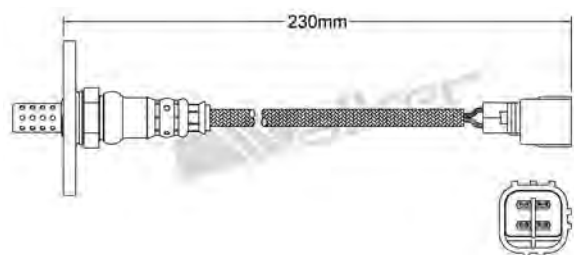

250-24360
DAIHATSU 2000-up / LEXUS 1995-1997
TOYOTA 1995-up
Heated Lambda Sensor