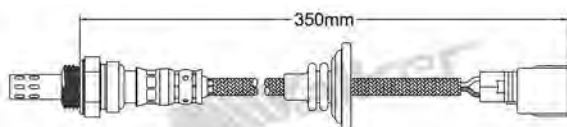

250-241058
PEUGEOT 2004-2005
Heated Lambda Sensor

250-241066
SUZUKI 1998-2000
Heated Lambda Sensor

250-241060
ALFA ROMEO 2000-up / FIAT 2007-up
LANCIA 2002-up
Heated Lambda Sensor

250-241067
HYUNDAI 1999-2006
Heated Lambda Sensor