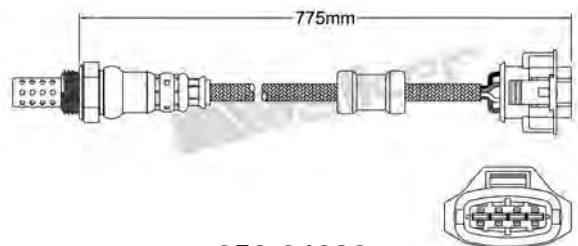

250-24680
CHRYSLER 2004-up / JEEP 2005-up
Heated Lambda Sensor