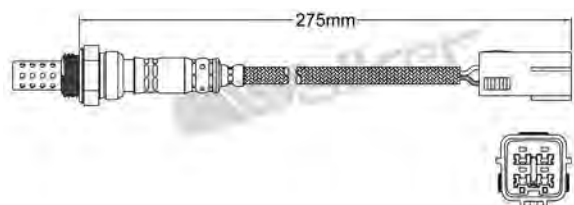

250-24307

SEAT 1995-1999 / VOLKSWAGEN 1992-1997
Heated Lambda Sensor

250-24322

SUBARU 2009-up
Heated Lambda Sensor

250-24308

HONDA 2000-2002
Heated Lambda Sensor

250-24325

MAZDA 2003-up
Heated Lambda Sensor