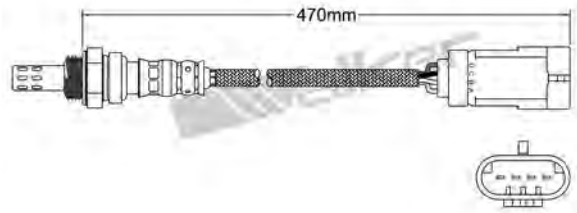

250-24568

DACIA 2004-up / NISSAN 2003-2006
RENAULT 1998-up
Heated Lambda Sensor