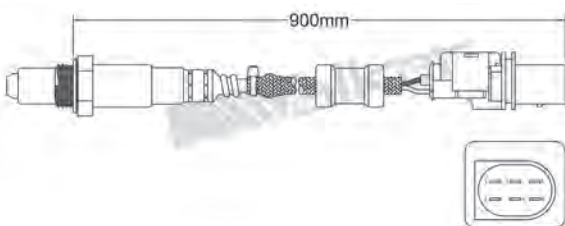

250-25033
AUDI 2003-2008 / SEAT 2004-up
SKODA 2004-2008 / VOLKSWAGEN 2003-up
Linear Wideband Sensor

250-25038
AUDI 2006-up
Linear Wideband Sensor

250-25039
AUDI 2005-up
Linear Wideband Sensor

250-25044
BMW 2003-up / CITROEN 2008-up
MINI 2007-up / PEUGEOT 2006-up
Linear Wideband Sensor