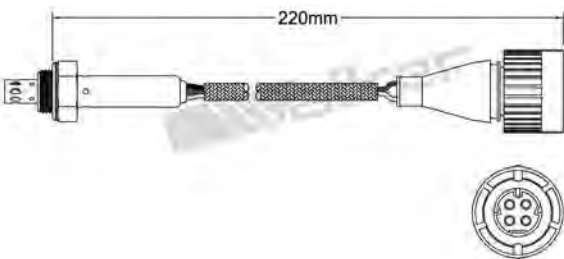

250-24809

BMW 1992-1995
Heated Lambda Sensor