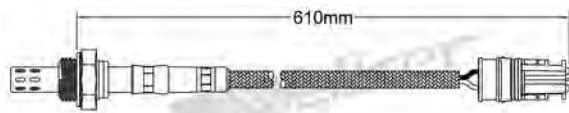

Heated Lambda Sensor

250-24417

AUDI 1996-2001
FORD 1995-1996 / VOLKSWAGEN 1994-2000

Heated Lambda Sensor

250-24411

BMW 2000-up / MERCEDES 1997-2002

Heated Lambda Sensor

250-24419