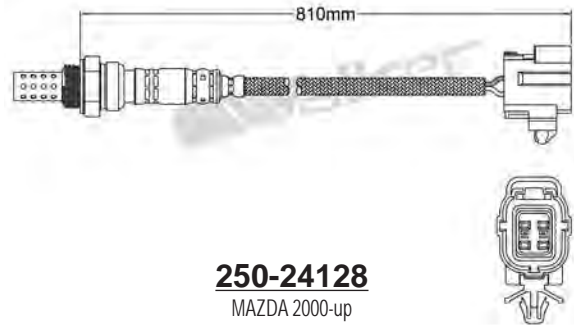

250-24127
FORD 2000-up / FORD USA 1990-1997
MAZDA 2000-up
Heated Lambda Sensor