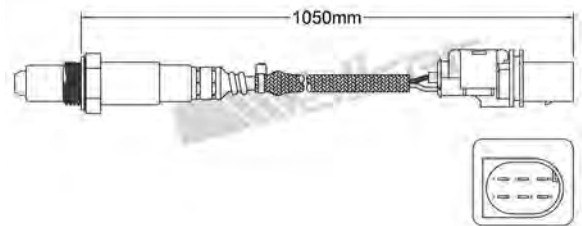

250-25045
MERCEDES 2004-up
Linear Wideband Sensor