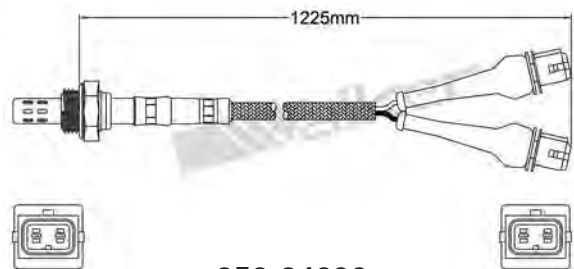

250-24025
BMW 1989-1991
Heated Lambda Sensor

250-24020
MITSUBISHI 1992-2000 / PROTON 2000-up
Heated Lambda Sensor

250-24026
MITSUBISHI 1994-up
Heated Lambda Sensor

250-24021
BMW 1990-1996
Heated Lambda Sensor