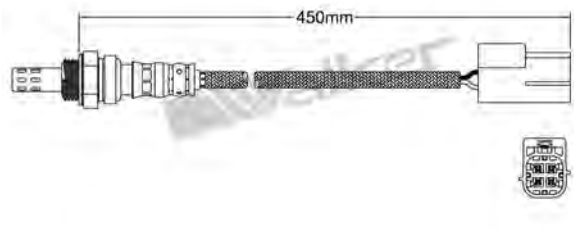

250-24864
HYUNDAI 2010-up / KIA 2008-up
Heated Lambda Sensor

250-24856
HONDA 2008-up
Heated Lambda Sensor

250-24865
NISSAN 2000-up
Heated Lambda Sensor

250-24857
MERCEDES 2008-up
Heated Lambda Sensor

250-24866
TOYOTA 1995-1999
Heated Lambda Sensor