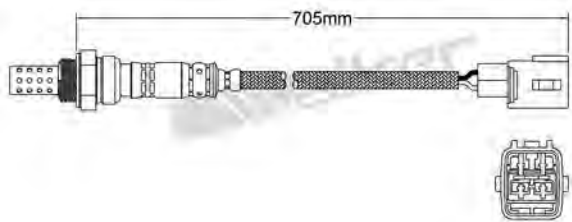

250-24225
LEXUS 1997-2010 / TOYOTA 2000-up
Heated Lambda Sensor