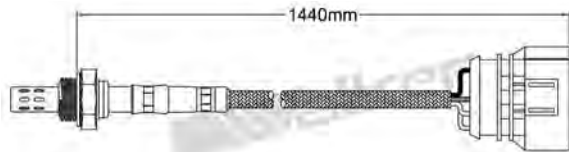

250-24417

AUDI 1996-2001
FORD 1995-1996 / VOLKSWAGEN 1994-2000

Heated Lambda Sensor