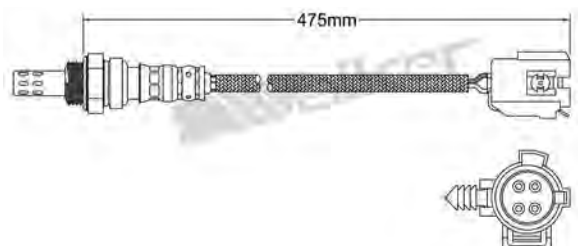

250-24942
CHRYSLER 1993-up / JEEP 1996-1999
Heated Lambda Sensor