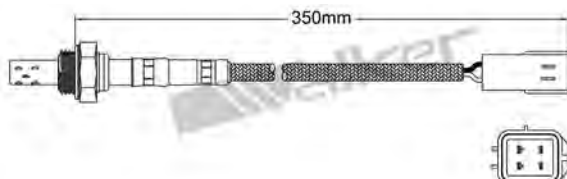

250-23033
ALFA ROMEO 1990-1994 / VOLVO 1984-1996
Heated Lambda Sensor

250-23051
TOYOTA 1987-1990
Heated Lambda Sensor

250-23034
BMW 1985-1989
Heated Lambda Sensor

250-23052
TOYOTA 1990-1993
Heated Lambda Sensor