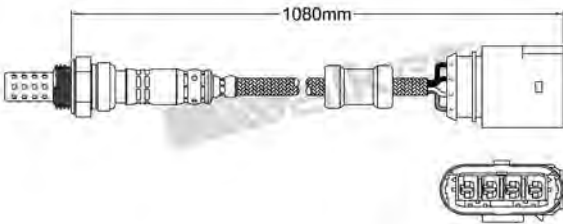

250-24576
SEAT 1999-2003 / VOLKSWAGEN 1999-2003
Heated Lambda Sensor