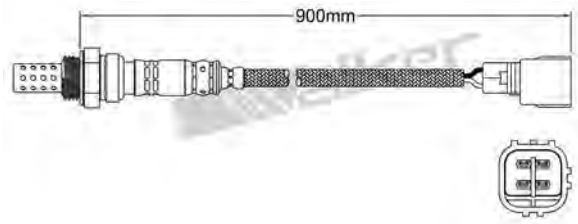

250-24392
BMW 1998-up / LAND ROVER 2002-2009
Heated Lambda Sensor

250-24388
KIA 2000-up
Heated Lambda Sensor

250-24393
AUDI 1998-2002
Heated Lambda Sensor

250-24394
AUDI 1999-2004
Heated Lambda Sensor

250-24404
TOYOTA 2000-up
Heated Lambda Sensor