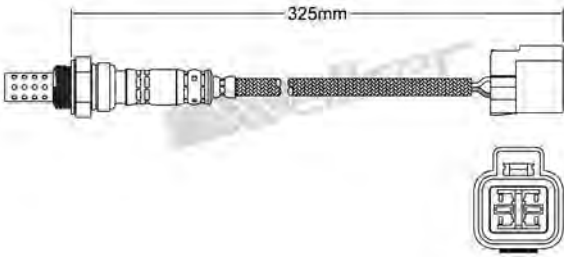

250-24213
LEXUS 2005-up
Heated Lambda Sensor