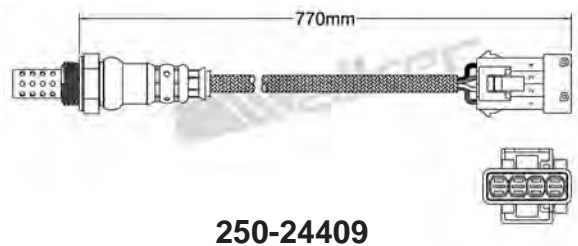

250-24408
VOLVO 1997-2002
Heated Lambda Sensor