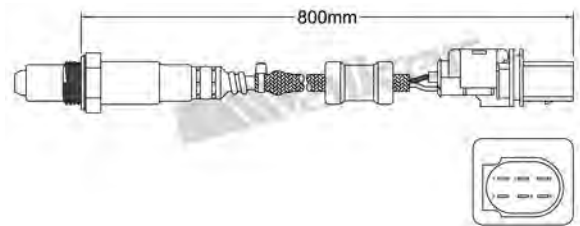

250-25025
AUDI 2006-up / PORSCHE 2006-2010
VOLKSWAGEN 2006-2010
Linear Wideband Sensor