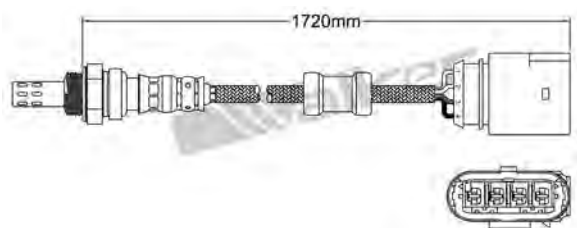

250-24565

MG 2001-up / ROVER 1999-2004
Heated Lambda Sensor

250-24573

VAUXHALL 1998-2000
Heated Lambda Sensor

250-24566

MG 2001-up / MINI 2003-2005
ROVER 1999-2005
Heated Lambda Sensor

250-24574

SEAT 2000 / VOLKSWAGEN 1999-2003
Heated Lambda Sensor