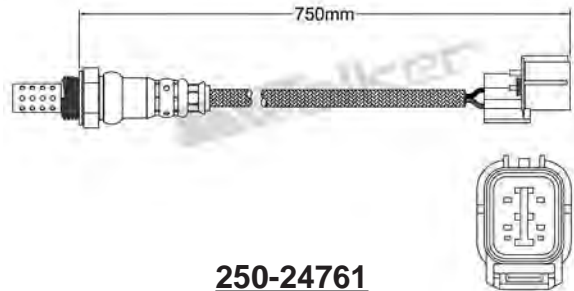

250-24760
HONDA 2002-up
Heated Lambda Sensor