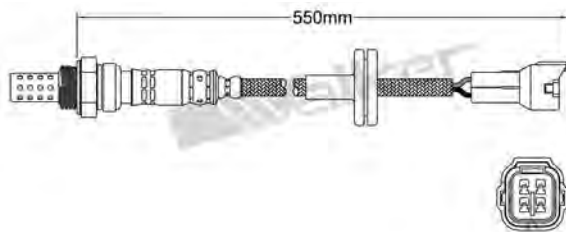

250-24967

SUZUKI 1995-up
Heated Lambda Sensor