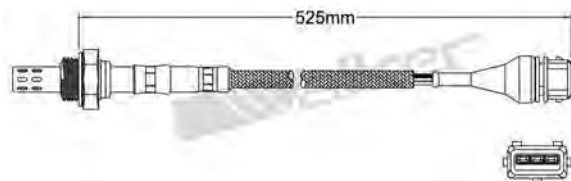

250-23152
NISSAN 1996-2002
Heated Lambda Sensor