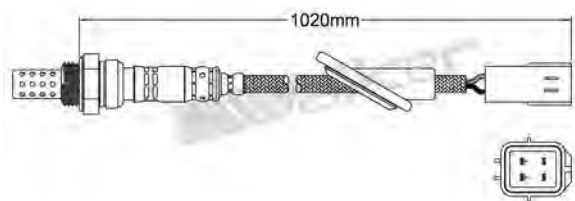

250-24634
MAZDA 1992-1998
Heated Lambda Sensor

250-24629
CHEVROLET 2005-2005 / DAEWOO 1997-2005
MAZDA 1995-up
Heated Lambda Sensor

250-24638
BMW 2001-up
Heated Lambda Sensor

250-24630
MITSUBISHI 1993-2005
Heated Lambda Sensor