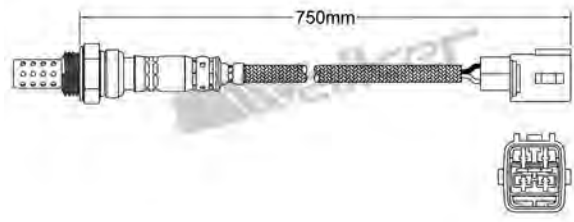

250-24170
AUDI 1998-2002 / SEAT 2000-up
VOLKSWAGEN 2000-up
Heated Lambda Sensor