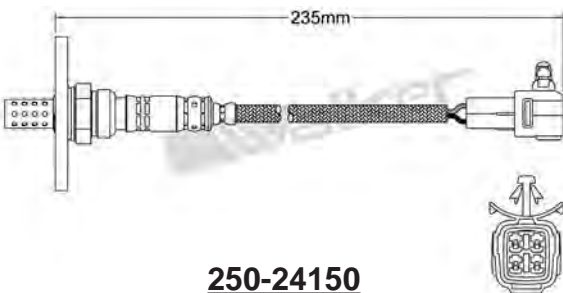

250-24147
AUDI 1994-1998 / FORD 1996-2000
SEAT 1997-1998 / VOLKSWAGEN 1991-2000
Heated Lambda Sensor