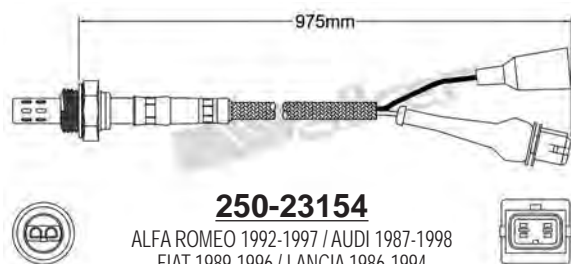

250-23153
VOLKSWAGEN 1987-1995
Heated Lambda Sensor