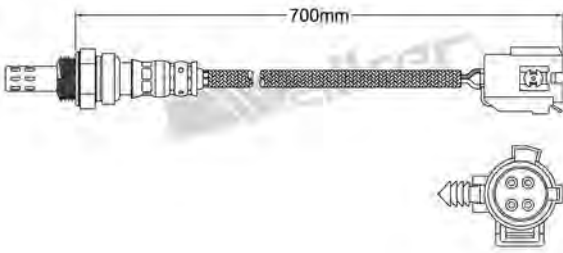

250-24938
LEXUS 2001-2005
Heated Lambda Sensor