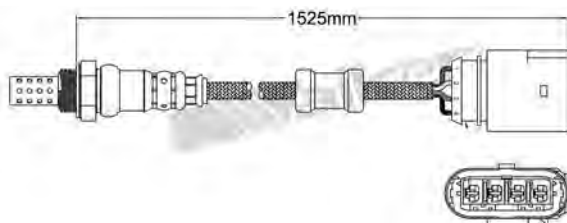

250-24493
AUDI 2000-up / SEAT 2001-2004
VOLKSWAGEN 1999-2006
Heated Lambda Sensor

250-24498
LAND ROVER 1994-2002
Heated Lambda Sensor

250-24494
AUDI 2002-up / VOLKSWAGEN 2000-up
Heated Lambda Sensor

250-24501
TOYOTA 1992-1995
Heated Lambda Sensor