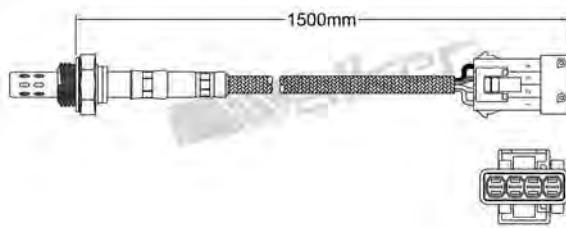

250-24936
CITROEN 1994-up / FIAT 1994-2003
LANCIA 1995-1998 / PEUGEOT 1994-up
Heated Lambda Sensor

250-24941
SEAT 2007-2008 / SKODA 2001-up
VOLKSWAGEN 2002-up
Heated Lambda Sensor

250-24937
MAZDA 2005-up
Heated Lambda Sensor