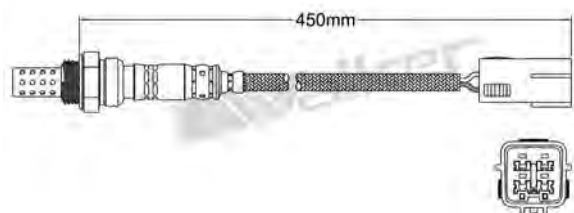

250-24130
MAZDA 2002-up
Heated Lambda Sensor