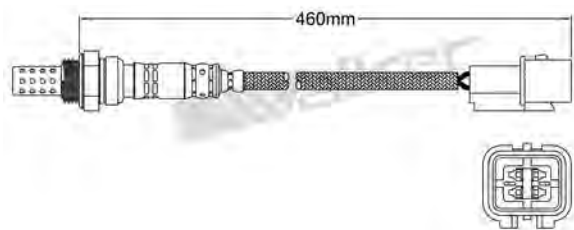

250-24660
MAZDA 2003-up
Heated Lambda Sensor

250-24649
CHEVROLET 2010-up / VAUXHALL 2010-up
Heated Lambda Sensor

250-24661
MAZDA 2003-2006
Heated Lambda Sensor

250-24650
PORSCHE 2002-2004
Heated Lambda Sensor