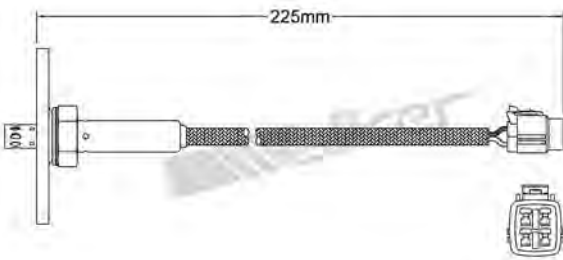

250-24505
NISSAN 1988-1991
Heated Lambda Sensor