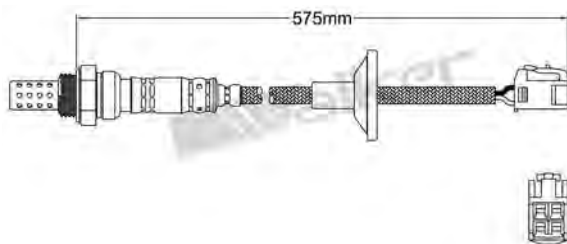

250-24889
TOYOTA 2003-2005
Heated Lambda Sensor

250-24905
MAZDA 1999-2000
Heated Lambda Sensor

250-24901
CITROEN 2005-up / PEUGEOT 2005-up
TOYOTA 2001-up
Heated Lambda Sensor

250-24906
TOYOTA 2003-up
Heated Lambda Sensor