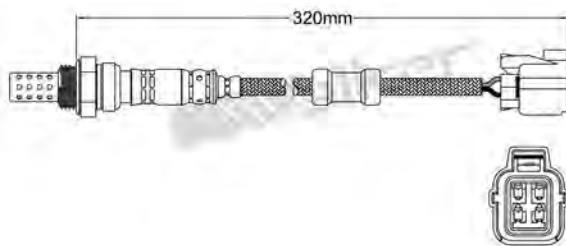

250-24395
AUDI 1998-2005 / VOLKSWAGEN 1999-2005
Heated Lambda Sensor