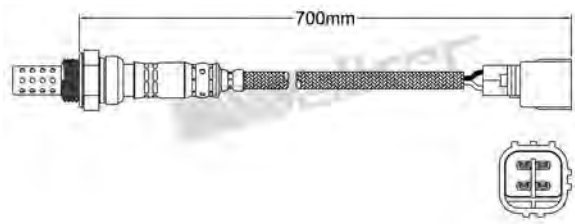

250-24439
JAGUAR 1999-up
Heated Lambda Sensor