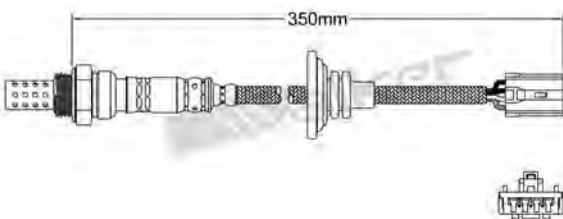

250-24980

MITSUBISHI 2000-2006
Heated Lambda Sensor