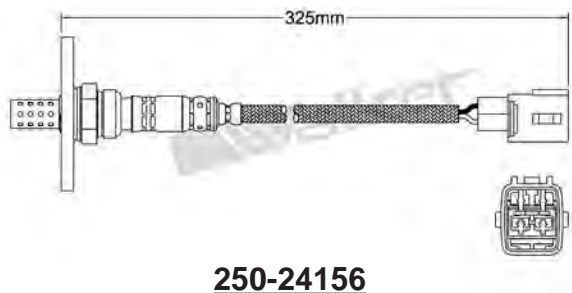

250-24154
TOYOTA 1993-2005
Heated Lambda Sensor