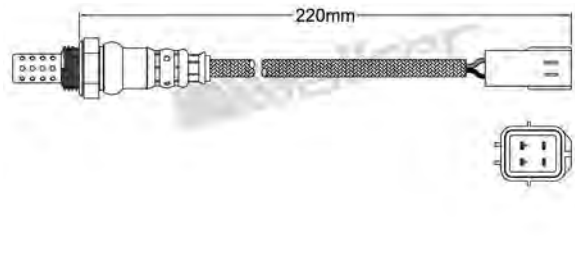

250-24430
AUDI 1998-2002
Heated Lambda Sensor

250-24438
HYUNDAI 2000-up / KIA 2004-up
Heated Lambda Sensor

250-24431
AUDI 2003-2006 / SEAT 1999-up
SKODA 1999-2007 / VOLKSWAGEN 1998-up
Heated Lambda Sensor