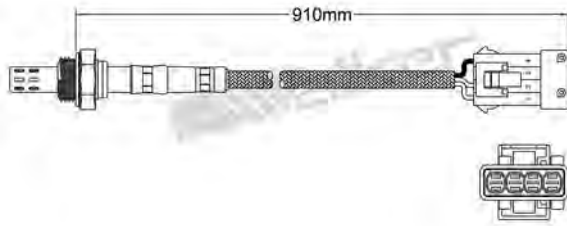

250-23069
VOLVO 1993-1993
Heated Lambda Sensor

250-23078
SAAB 1993-1998
Heated Lambda Sensor

250-23070
VOLVO 1993-1995
Heated Lambda Sensor

250-23079
SAAB 1990-2000
Heated Lambda Sensor

250-23080
VOLVO 1993-1998
Heated Lambda Sensor