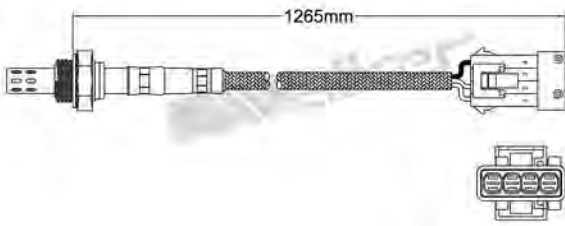

250-23097
KIA 1997-1998 / MAZDA 1993-2000
Unheated Lambda Sensor