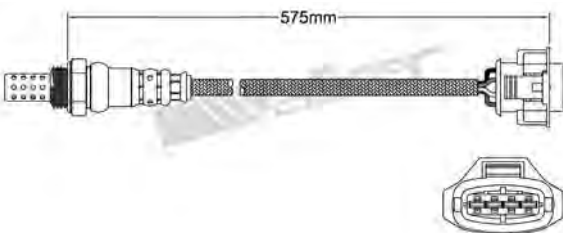

250-24846
OPEL 2006-up / VAUXHALL 2006-up
Heated Lambda Sensor

250-24851
CHEVROLET 2005-up
Heated Lambda Sensor

250-24847
OPEL 2006-up
Heated Lambda Sensor

250-24852
SUZUKI 2001-up
Heated Lambda Sensor

250-24848
FIAT 2005-2006
Heated Lambda Sensor