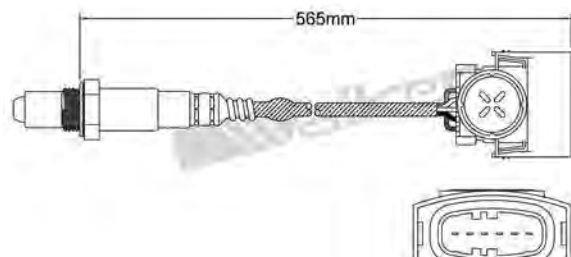

250-25010

OPEL 2003-2009 / VAUXHALL 2003-up
Linear Wideband Sensor