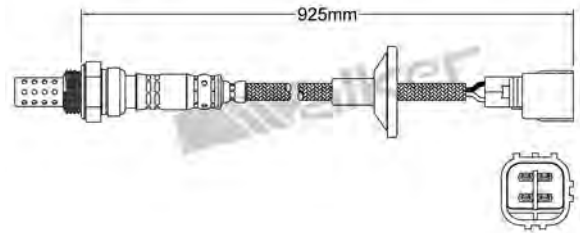

250-24840
LEXUS 1997-2005
Heated Lambda Sensor

250-24832
LADA 1996-up
Heated Lambda Sensor

250-24841
CITROEN 1996-up / FIAT 2002-2006
LANCIA 2002-2005 / PEUGEOT 1996-up
RENAULT 2000-up / SAAB 2004-up
Heated Lambda Sensor