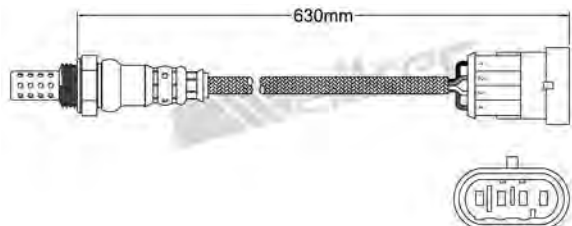

250-24687
HYUNDAI 2005-up / KIA 2006-up
Heated Lambda Sensor

250-24695
ALFA ROMEO 1998-up / FIAT 1998-up
LANCIA 1996-up
Heated Lambda Sensor

250-24688
HYUNDAI 2005-up / KIA 2006-up
Heated Lambda Sensor

250-24696
ALFA ROMEO 2000-up
Heated Lambda Sensor