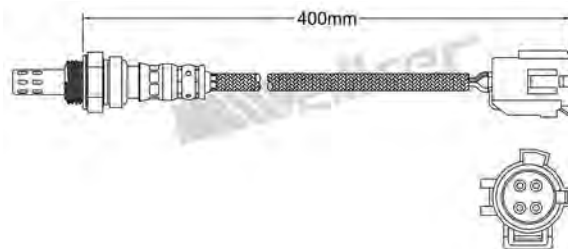

250-24076
JEEP 1992-1999
Heated Lambda Sensor