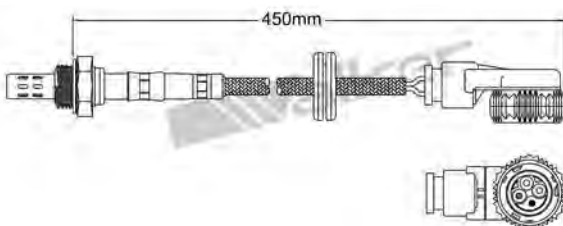

250-24672
AUDI 2004-up / SKODA 2008-up
VOLKSWAGEN 2004-up
Heated Lambda Sensor