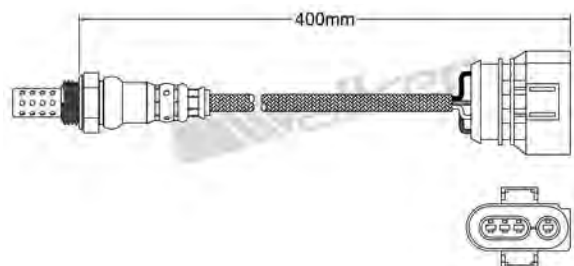

250-24392
BMW 1998-up / LAND ROVER 2002-2009
Heated Lambda Sensor