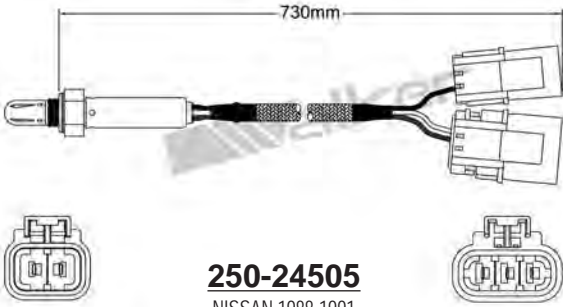

250-24493
AUDI 2000-up / SEAT 2001-2004
VOLKSWAGEN 1999-2006
Heated Lambda Sensor

250-24498
LAND ROVER 1994-2002
Heated Lambda Sensor

250-24494
AUDI 2002-up / VOLKSWAGEN 2000-up
Heated Lambda Sensor

250-24501
TOYOTA 1992-1995
Heated Lambda Sensor