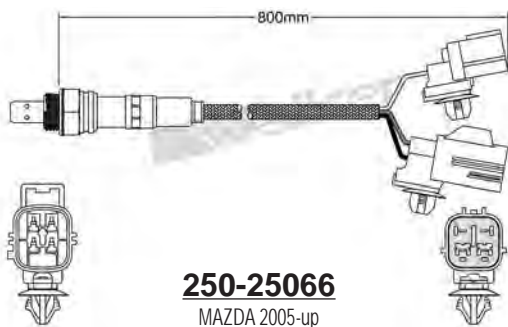

250-25065
AUDI 2006-up / HYUNDAI 2010-up
KIA 2010-up / SEAT 2006-up
SKODA 2006-up / VOLKSWAGEN 2005-up
Linear Wideband Sensor

250-25078
AUDI 2004-2008 / SEAT 2004-up
SKODA 2004-2008 / VOLKSWAGEN 2003-2010
Linear Wideband Sensor