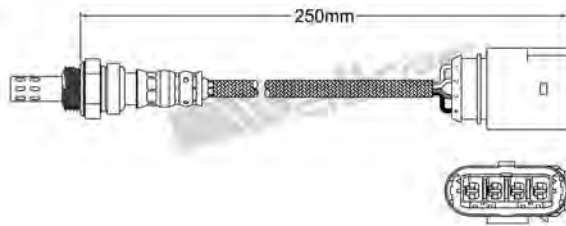

250-24966

FORD USA 1991-1992 / SEAT 2002-up
SKODA 2001-up / VOLKSWAGEN 2001-up
Heated Lambda Sensor