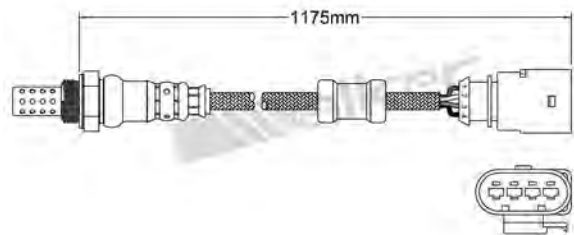

250-24761
HONDA 2002
Heated Lambda Sensor