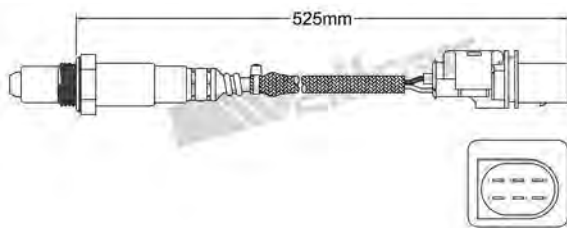

250-25018
BMW 2005-up
Linear Wideband Sensor