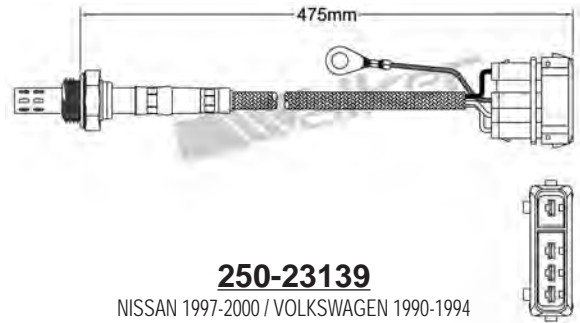

250-23138
OPEL 1985-2001 / VAUXHALL 1985-up
Heated Lambda Sensor