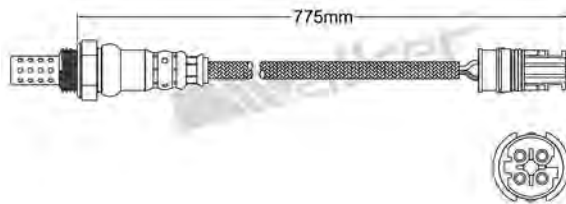

250-241051
AUDI 1994-2008 / SEAT 2009-2010
SKODA 2002-2008 / VOLKSWAGEN 1996-2005
Heated Lambda Sensor