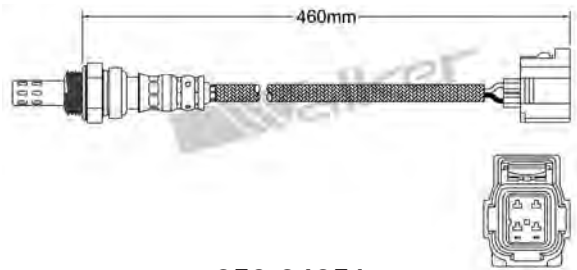

250-24249
JEEP 1999-2005
Heated Lambda Sensor