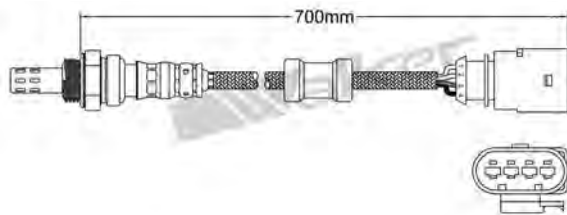

250-24993
BMW 2010-up
Heated Lambda Sensor