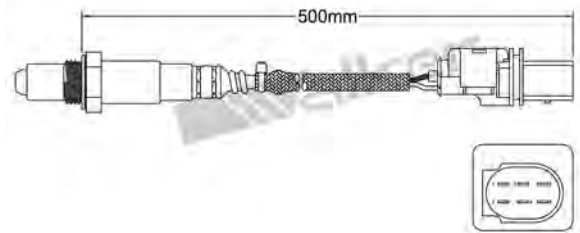

250-25021
AUDI 2004-2007
Linear Wideband Sensor