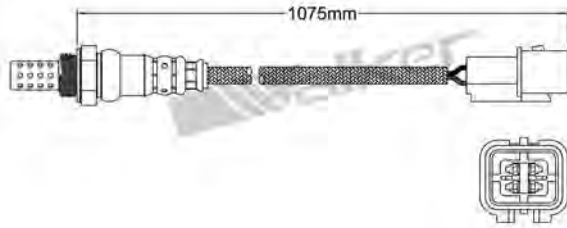

250-24979

MITSUBISHI 2004-up / SMART 2004-up
Heated Lambda Sensor

250-24985

NISSAN 2000-2003
Heated Lambda Sensor

250-24980

MITSUBISHI 2000-2006
Heated Lambda Sensor

250-24986

MAZDA 1999-2005
Heated Lambda Sensor