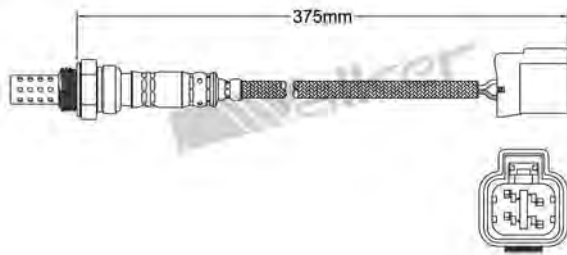

250-241027
BMW 2011-up
Heated Lambda Sensor