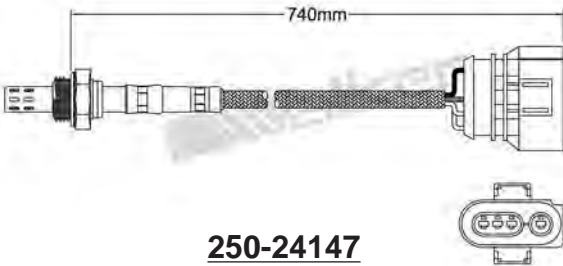

250-24146
AUDI 1996-2001 / VOLKSWAGEN 1996-2000
Heated Lambda Sensor