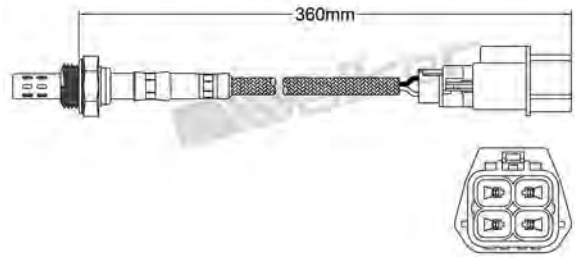

Heated Lambda Sensor

250-24423

PORSCHE 1996-2002

Heated Lambda Sensor

250-24428
VOLVO 2000-2004
Heated Lambda Sensor

250-24434
NISSAN 2000
Heated Lambda Sensor

250-24429
HONDA 2001-up
Heated Lambda Sensor

250-24437
NISSAN 2000-up
Heated Lambda Sensor