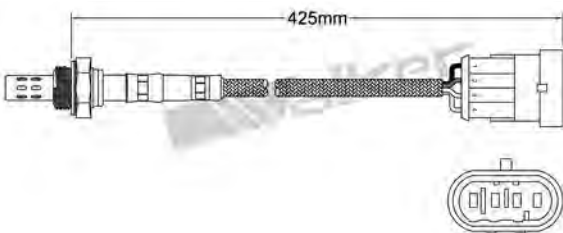

250-241016
FIAT 1999-2003
Heated Lambda Sensor

250-241021
MITSUBISHI 2003-2006 / TOYOTA 2002-2007
Heated Lambda Sensor

250-241017
FIAT 1996-up / HSV 2008-2010
Heated Lambda Sensor

250-241022
FIAT 2000-up
Heated Lambda Sensor