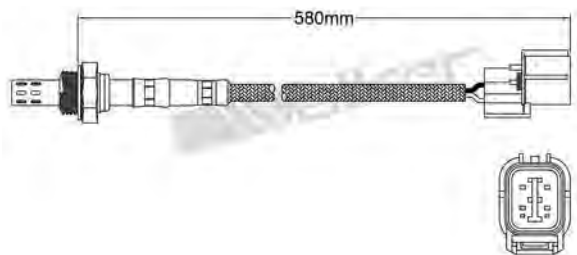

250-24493
AUDI 2000-up / SEAT 2001-2004
VOLKSWAGEN 1999-2006
Heated Lambda Sensor

250-24498
LAND ROVER 1994-2002
Heated Lambda Sensor

250-24494
AUDI 2002-up / VOLKSWAGEN 2000-up
Heated Lambda Sensor

250-24501
TOYOTA 1992-1995
Heated Lambda Sensor