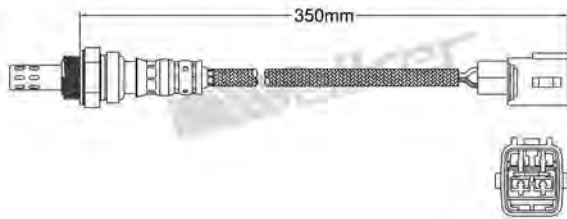

250-24485
MITSUBISHI 2010-up
Heated Lambda Sensor

250-24478
BMW 1995-up
Heated Lambda Sensor

250-24486
TOYOTA 2002-2003
Heated Lambda Sensor

250-24487
DAIHATSU 2001-up
Heated Lambda Sensor

250-24495
AUDI 1998-2001 / SEAT 2002-2003
SKODA 1999-2004 / VOLKSWAGEN 1998-up
Heated Lambda Sensor