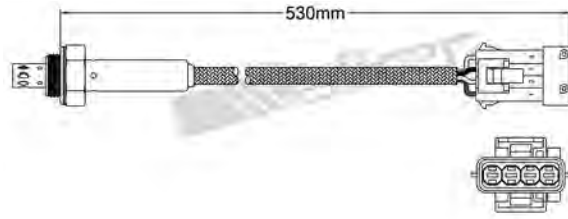

250-24803
OPEL 1993-2002 / VAUXHALL 1990-2005
Heated Lambda Sensor

250-24795
MAZDA 2006-up
Heated Lambda Sensor

250-24804
LAND ROVER 1994-2002
Heated Lambda Sensor

250-24805

MINI 1991-1999 / ROVER 1989-2000
Heated Lambda Sensor