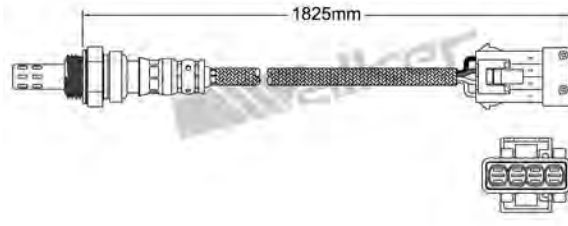

250-24902
TOYOTA 2002-up
Heated Lambda Sensor

250-24907
SUZUKI 2002-2006
Heated Lambda Sensor

250-24903
FORD 2000-2007
Heated Lambda Sensor

250-24908
KIA 2010-up
Heated Lambda Sensor

250-24909

KIA 2010-up
Heated Lambda Sensor