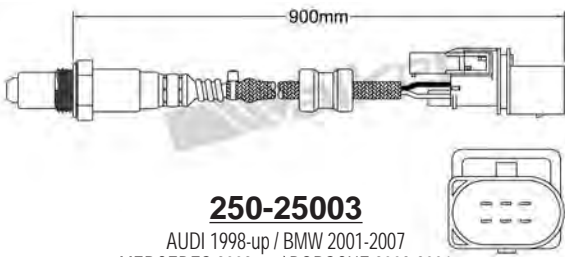

250-25003

AUDI 1998-up / BMW 2001-2007
MERCEDES 2002-up / PORSCHE 2003-2006
SEAT 1999-up / SKODA 2000-2004
VOLKSWAGEN 1999-up
Linear Wideband Sensor