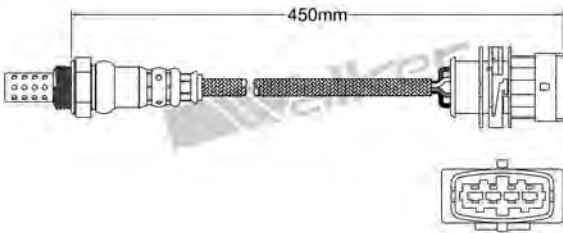

250-24844
LAND ROVER 2000-2006
Heated Lambda Sensor

250-24849
HYUNDAI 2002-up
Heated Lambda Sensor

250-24845
OPEL 2005-up / VAUXHALL 2005-2012
Heated Lambda Sensor

250-24850
CHEVROLET 2008-up
Heated Lambda Sensor