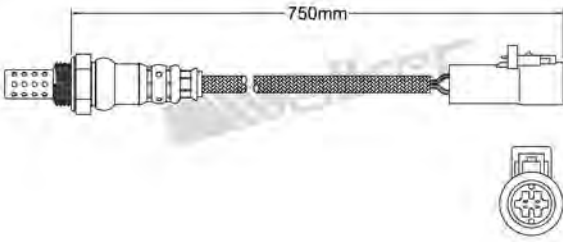

250-24976

FORD 2003-up / VOLVO 2004-up
Heated Lambda Sensor