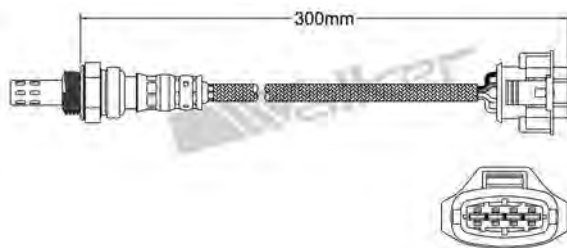

250-241029
MITSUBISHI 2005-up / VAUXHALL 2008-up
Heated Lambda Sensor