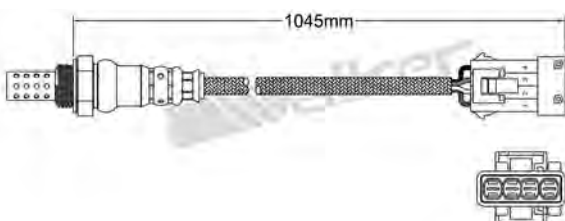

250-24348
HONDA 1999-2001
Heated Lambda Sensor

250-24359
MAZDA 2000-2005
Heated Lambda Sensor

250-24349
HYUNDAI 1999-up / KIA 2004-up
Heated Lambda Sensor

250-24360
DAIHATSU 2000-up / LEXUS 1995-1997
TOYOTA 1995-up
Heated Lambda Sensor