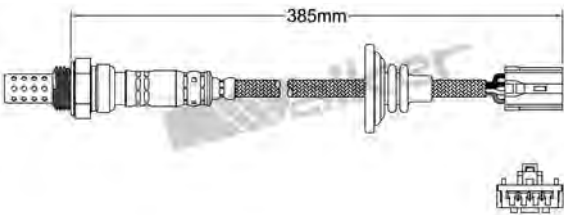

250-24230
MITSUBISHI 1990-2006 / VOLVO 1998-2004
Heated Lambda Sensor