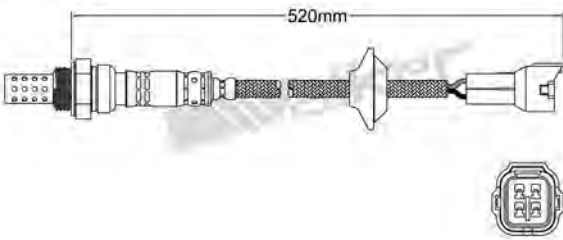

250-24059
TOYOTA 1987-1989
Heated Lambda Sensor