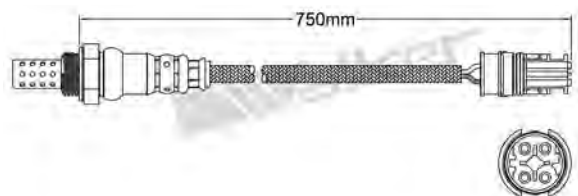

250-24465
BMW 2005-up / MERCEDES 1998-up
Heated Lambda Sensor