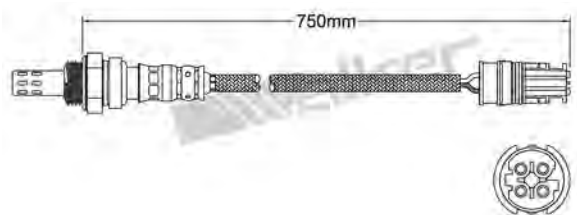

250-241031
MITSUBISHI 2001-2007
Heated Lambda Sensor

250-241039
BMW 2005-up
Heated Lambda Sensor

250-241040
KIA 2008-up
Heated Lambda Sensor

250-241050
MITSUBISHI 2007-up
Heated Lambda Sensor

250-241043
MITSUBISHI 2008-up
Heated Lambda Sensor