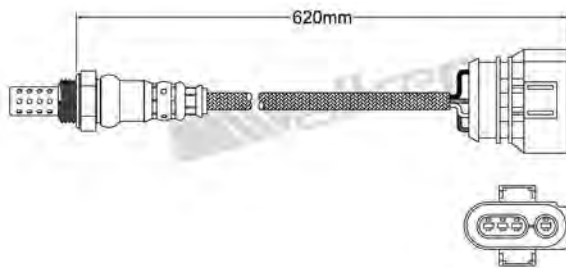

250-24392
BMW 1998-up / LAND ROVER 2002-2009
Heated Lambda Sensor

250-24388
KIA 2000-up
Heated Lambda Sensor

250-24393
AUDI 1998-2002
Heated Lambda Sensor

250-24394
AUDI 1999-2004
Heated Lambda Sensor

250-24404
TOYOTA 2000-up
Heated Lambda Sensor