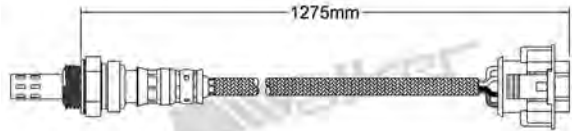

250-24731

OPEL 2000-2005 / VAUXHALL 2000-up
Heated Lambda Sensor