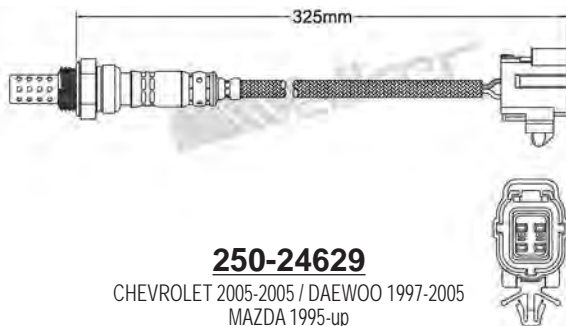

250-24628
MAZDA 2002-up / OPEL 2006-up
Heated Lambda Sensor