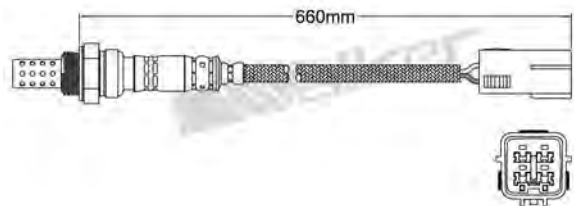

250-24128
MAZDA 2000-up
Heated Lambda Sensor