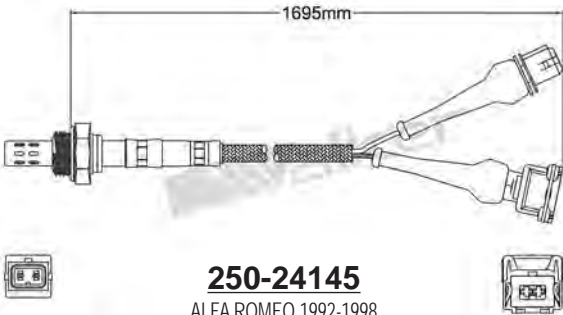

820mm

250-24143
BMW 1997-up / MERCEDES 1992-2006
Heated Lambda Sensor

800mm

250-24137
LEXUS 1997-2004 / TOYOTA 1999-up
Heated Lambda Sensor

600mm

250-24144
FERRARI 1993-up
Heated Lambda Sensor

250-24145
ALFA ROMEO 1992-1998
Heated Lambda Sensor