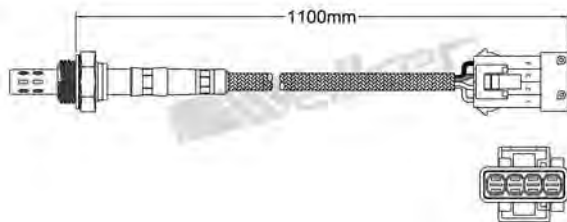

250-24158
TOYOTA 1989-1992
Heated Lambda Sensor

250-24169
LEXUS 1994-2004 / TOYOTA 1998-2005
Heated Lambda Sensor

250-24162
MITSUBISHI 2003-up
Heated Lambda Sensor

250-24170
AUDI 1998-2002 / SEAT 2000-up
VOLKSWAGEN 2000-up
Heated Lambda Sensor