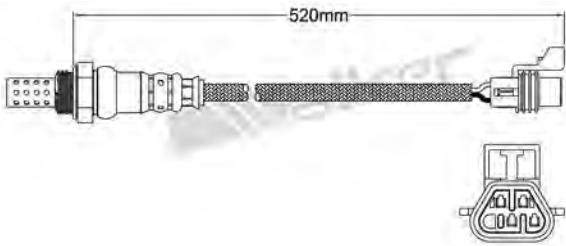

250-24660
MAZDA 2003-up
Heated Lambda Sensor

250-24649
CHEVROLET 2010-up / VAUXHALL 2010-up
Heated Lambda Sensor

250-24661
MAZDA 2003-2006
Heated Lambda Sensor

250-24650
PORSCHE 2002-2004
Heated Lambda Sensor