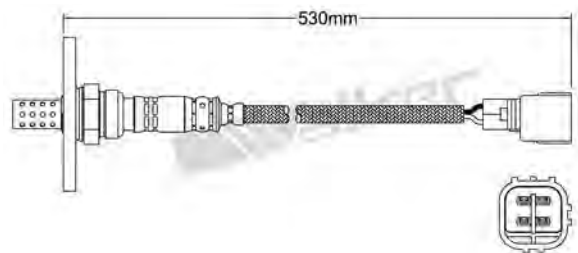

250-24051
TOYOTA 1988-1992
Heated Lambda Sensor