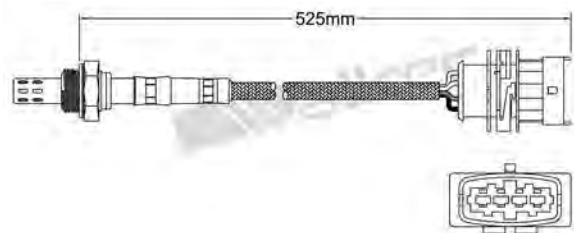

250-241022
FIAT 2000-up
Heated Lambda Sensor