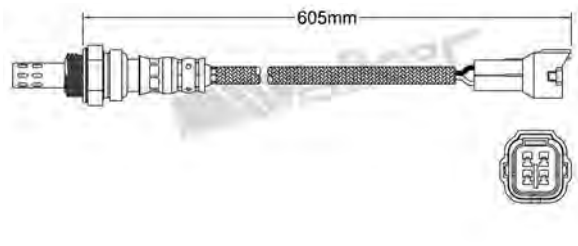

250-24406
DAEWOO 1997-up
Heated Lambda Sensor