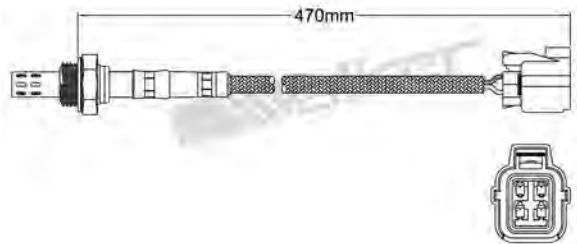

250-24495
AUDI 1998-2001 / SEAT 2002-2003
SKODA 1999-2004 / VOLKSWAGEN 1998-up
Heated Lambda Sensor