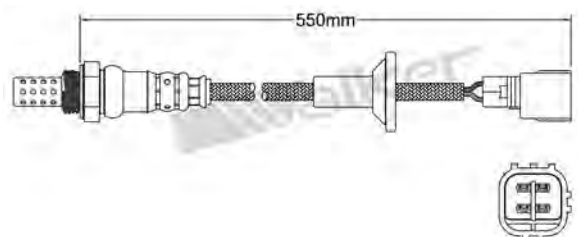

250-24682
OPEL 2000-2004 / PORSCHE 2004-2010
VAUXHALL 2000-up
Heated Lambda Sensor