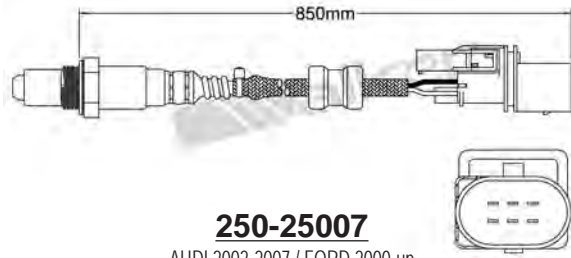

250-25007

AUDI 2002-2007 / FORD 2000-up
SEAT 1999-up / SKODA 1999-2007
VOLKSWAGEN 1999-up
Linear Wideband Sensor