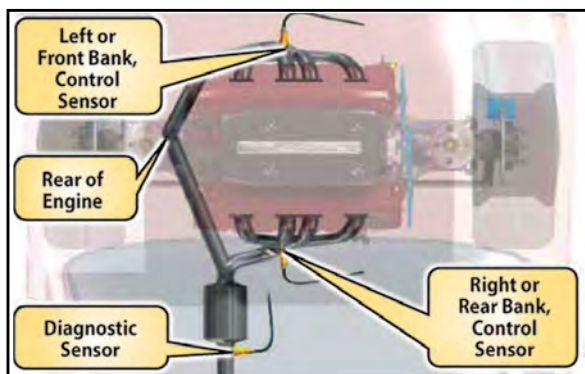

BUYER'S GUIDE:

The Universal and Direct Fit Buyer's Guide contains lambda sensor technical line drawings that include the length of the sensor in millimeters.

APPLICATION GUIDE:

The Application Guide is consolidated by make, model year, engine size, etc. Specific vehicle information is required including engine type and location of the lambda sensor. The illustrations below should assist with terms, determining engine type and typical locations related to common engine mounting configurations.

V6 & V8 IN-LINE *

4 & 6 CYLINDER TRANSVERSE *

V6 & V8 - TRANSVERSE *

4 & 6 CYLINDER IN-LINE *

*The illustrations above represent typical engine mounting configurations. There are many variations depending on make and model. The buyer should take care to choose the correct sensor for a specific application location.