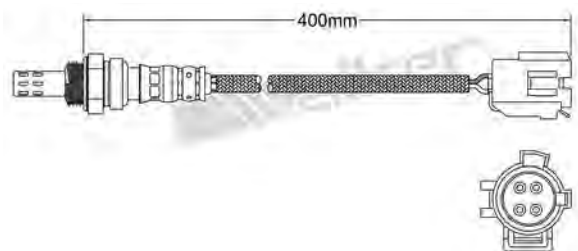

250-24936
CITROEN 1994-up / FIAT 1994-2003
LANCIA 1995-1998 / PEUGEOT 1994-up
Heated Lambda Sensor

250-24941
SEAT 2007-2008 / SKODA 2001-up
VOLKSWAGEN 2002-up
Heated Lambda Sensor

250-24937
MAZDA 2005-up
Heated Lambda Sensor