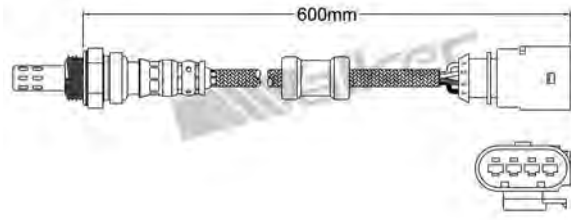

250-24953
AUDI 2005-up / SEAT 2006-up
SKODA 2006-up / VOLKSWAGEN 2006-up
Heated Lambda Sensor

250-24945
CHRYSLER 1994-2000
Heated Lambda Sensor

250-24954
AUDI 2003-up / SKODA 2008-up
VOLKSWAGEN 2003-up
Heated Lambda Sensor