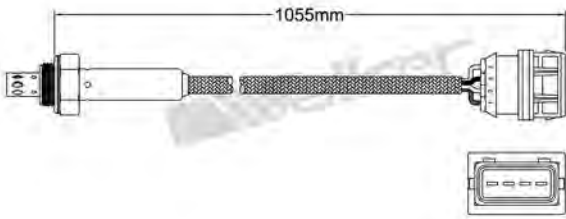

250-24542
VOLVO 1997-2000
Heated Lambda Sensor