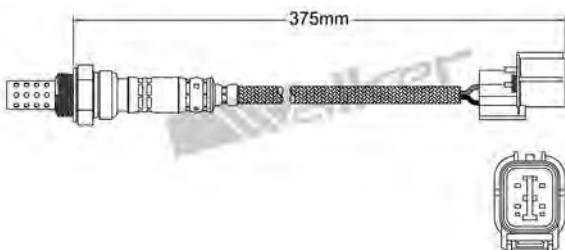

250-24308

HONDA 2000-2002
Heated Lambda Sensor