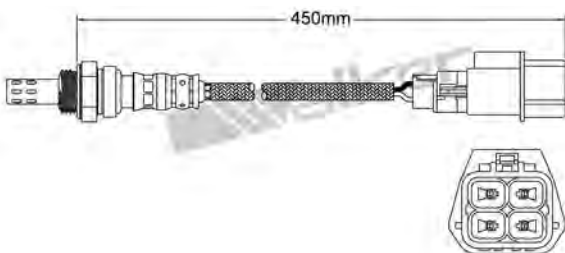

250-24876
BMW 1994-1995
Heated Lambda Sensor