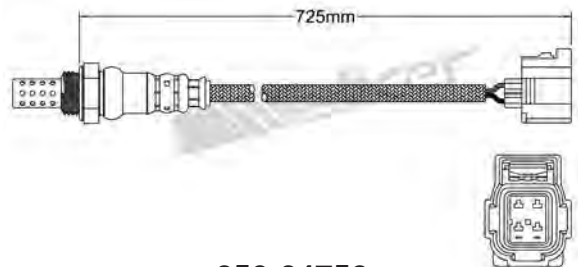

250-24740
KIA 2006-up
Heated Lambda Sensor

250-24751
CITROEN 2008-up / MITSUBISHI 2010-up
PEUGEOT 2008-up
Heated Lambda Sensor

250-24741
NISSAN 2005-up / RENAULT 2008-up
Heated Lambda Sensor

250-24752
MERCEDES 2006-up
Heated Lambda Sensor