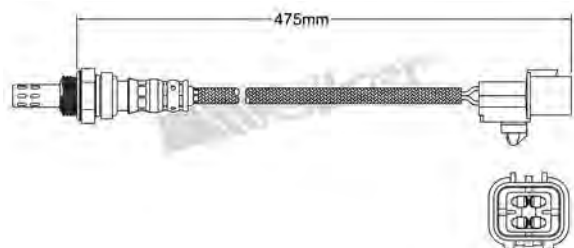

250-24788
OPEL 1998-2001
Heated Lambda Sensor

250-24782
MAZDA 2009-up
Heated Lambda Sensor

250-24789
CHEVROLET 2005-up
Heated Lambda Sensor

250-24790
VOLVO 2000-2004
Heated Lambda Sensor

250-24797
SEAT 2004-up / SKODA 2004-up
VOLKSWAGEN 2001-2007
Heated Lambda Sensor