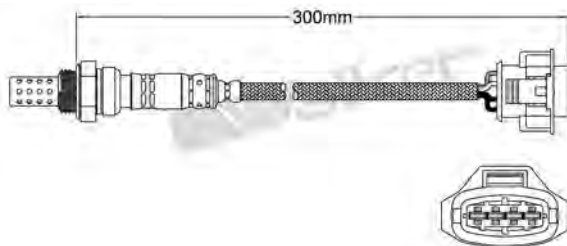

250-24591
OPEL 1998-2005 / VAUXHALL 1999-2003
Heated Lambda Sensor