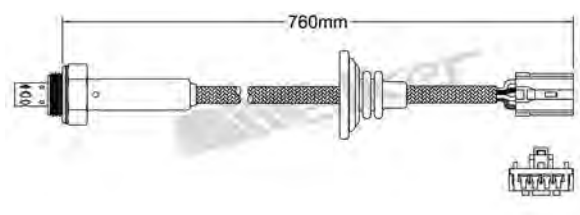

250-24540
SKODA 1997-2001
Heated Lambda Sensor