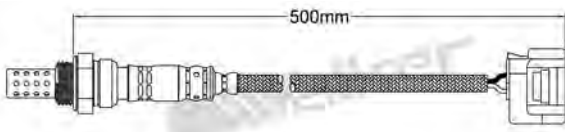

250-24730

JAGUAR 1999-up
Heated Lambda Sensor