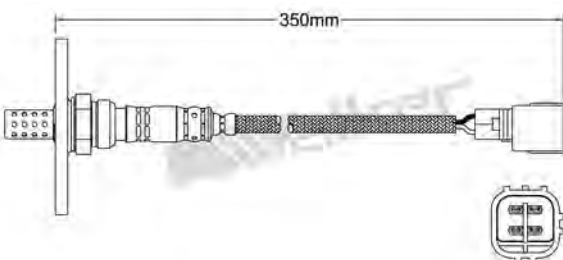

250-24150
TOYOTA 1990-1992
Heated Lambda Sensor