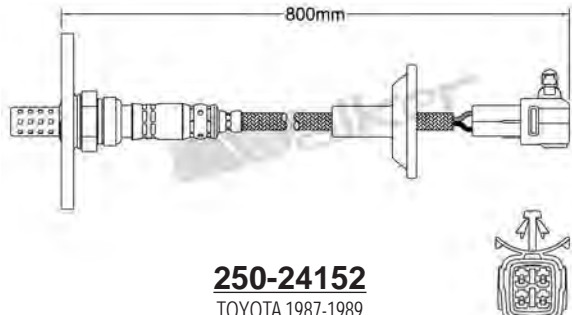

820mm

250-24143
BMW 1997-up / MERCEDES 1992-2006
Heated Lambda Sensor

800mm

250-24137
LEXUS 1997-2004 / TOYOTA 1999-up
Heated Lambda Sensor

600mm

250-24144
FERRARI 1993-up
Heated Lambda Sensor

250-24145
ALFA ROMEO 1992-1998
Heated Lambda Sensor