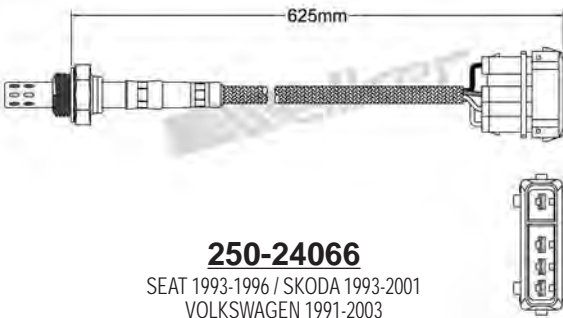

250-24059
TOYOTA 1987-1989
Heated Lambda Sensor

250-24070
MAZDA 2000-2003
Heated Lambda Sensor

250-24060
SUZUKI 1990-up
Heated Lambda Sensor

250-24074
CHRYSLER 1997-1997
Heated Lambda Sensor

250-24066
SEAT 1993-1996 / SKODA 1993-2001
VOLKSWAGEN 1991-2003
Heated Lambda Sensor