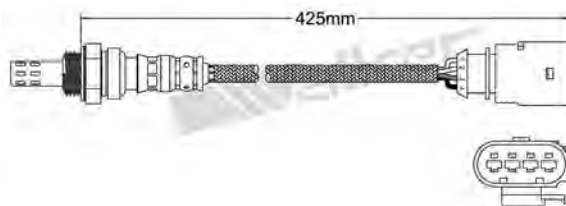

250-241054
AUDI 2007-up / SEAT 2007-up
VOLKSWAGEN 2007-2010
Heated Lambda Sensor

250-241049
MITSUBISHI 2007-2010
Heated Lambda Sensor

250-241055
LAND ROVER 2011-up
Heated Lambda Sensor

250-241056
CITROEN 2008-up / MITSUBISHI 2010-up
PEUGEOT 2008-up
Heated Lambda Sensor