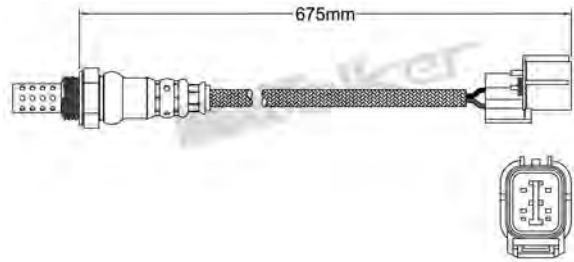

250-24759
HONDA 2002
Heated Lambda Sensor