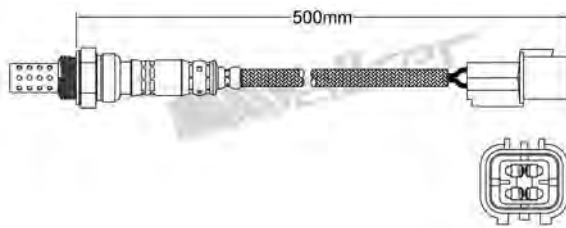

250-24932
MITSUBISHI 2000-up
Heated Lambda Sensor