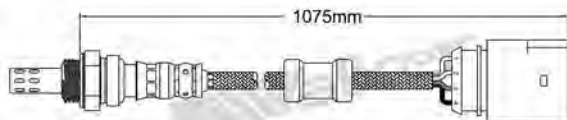

250-241056
CITROEN 2008-up / MITSUBISHI 2010-up
PEUGEOT 2008-up
Heated Lambda Sensor