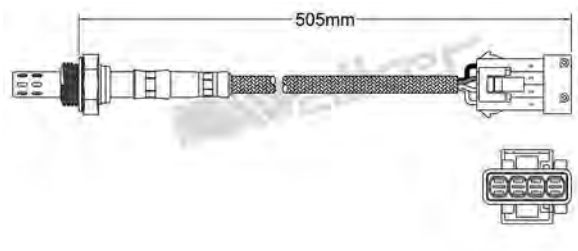

250-24106
LEXUS 1997-2005 / TOYOTA 1996-2001
Heated Lambda Sensor

250-24093
HONDA 1990-2001
Heated Lambda Sensor

250-24107
TOYOTA 2000-2001
Heated Lambda Sensor

250-24099
HONDA 1990-2002
Heated Lambda Sensor