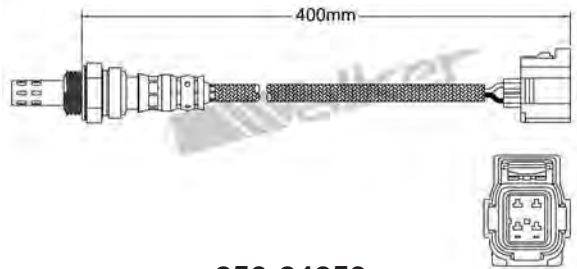

250-24251
CHRYSLER 2004-up / MERCEDES 2004-2005
Heated Lambda Sensor