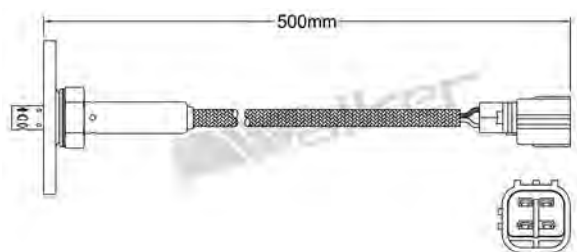

250-24493
AUDI 2000-up / SEAT 2001-2004
VOLKSWAGEN 1999-2006
Heated Lambda Sensor

250-24498
LAND ROVER 1994-2002
Heated Lambda Sensor

250-24494
AUDI 2002-up / VOLKSWAGEN 2000-up
Heated Lambda Sensor

250-24501
TOYOTA 1992-1995
Heated Lambda Sensor