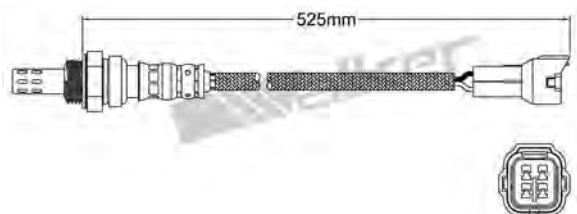

250-24289
HYUNDAI 1992-1995
Heated Lambda Sensor