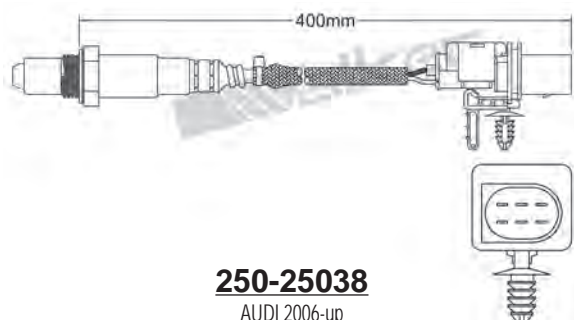

250-25033
AUDI 2003-2008 / SEAT 2004-up
SKODA 2004-2008 / VOLKSWAGEN 2003-up
Linear Wideband Sensor

250-25038
AUDI 2006-up
Linear Wideband Sensor

250-25039
AUDI 2005-up
Linear Wideband Sensor

250-25044
BMW 2003-up / CITROEN 2008-up
MINI 2007-up / PEUGEOT 2006-up
Linear Wideband Sensor