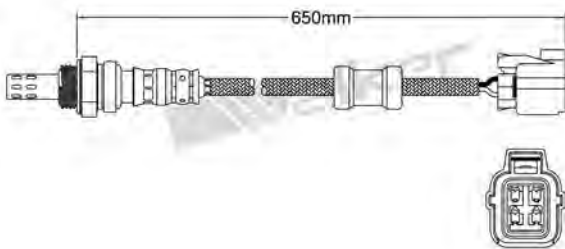

250-24119
ALFA ROMEO 1994-up / FIAT 1991-up
LANCIA 1993-up
Heated Lambda Sensor