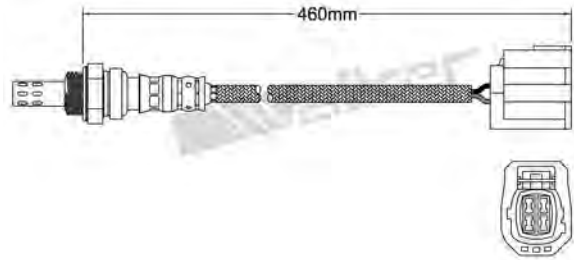

250-24660
MAZDA 2003-up
Heated Lambda Sensor

250-24649
CHEVROLET 2010-up / VAUXHALL 2010-up
Heated Lambda Sensor

250-24661
MAZDA 2003-2006
Heated Lambda Sensor

250-24650
PORSCHE 2002-2004
Heated Lambda Sensor