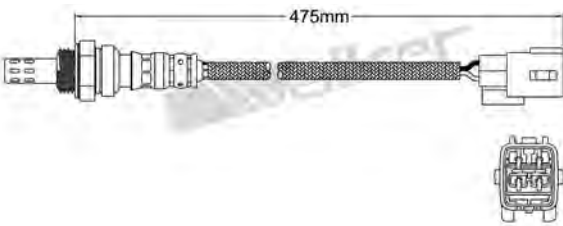

250-24687
HYUNDAI 2005-up / KIA 2006-up
Heated Lambda Sensor

250-24695
ALFA ROMEO 1998-up / FIAT 1998-up
LANCIA 1996-up
Heated Lambda Sensor

250-24688
HYUNDAI 2005-up / KIA 2006-up
Heated Lambda Sensor

250-24696
ALFA ROMEO 2000-up
Heated Lambda Sensor