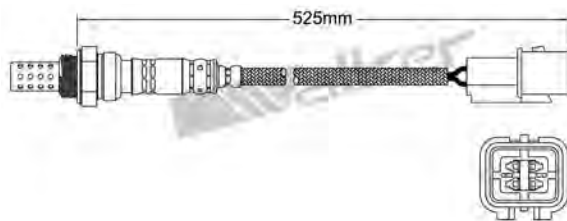

250-24163
PORSCHE 1993-1997 / SAAB 1996-2001
Heated Lambda Sensor