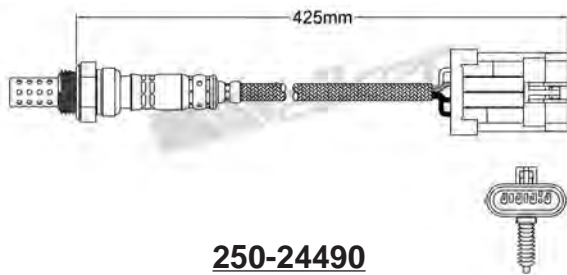

250-24489
TOYOTA 2002-up
Heated Lambda Sensor