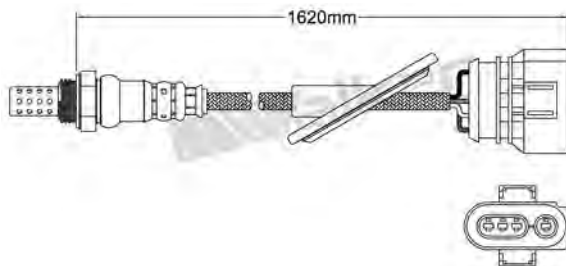

250-24430
AUDI 1998-2002
Heated Lambda Sensor

250-24438
HYUNDAI 2000-up / KIA 2004-up
Heated Lambda Sensor

250-24431
AUDI 2003-2006 / SEAT 1999-up
SKODA 1999-2007 / VOLKSWAGEN 1998-up
Heated Lambda Sensor