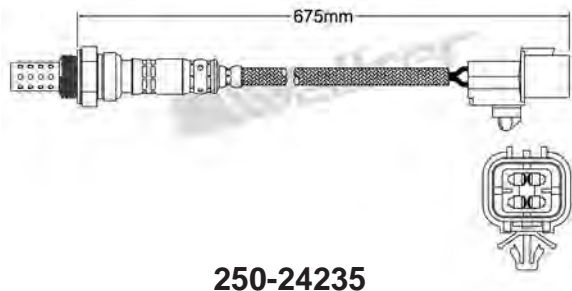

250-24213
LEXUS 2005-up
Heated Lambda Sensor

250-24228
MITSUBISHI 1992-1998
Heated Lambda Sensor

250-24229
MITSUBISHI 1992-up
Heated Lambda Sensor

250-24234
MITSUBISHI 1998-2000
Heated Lambda Sensor

250-24230
MITSUBISHI 1990-2006 / VOLVO 1998-2004
Heated Lambda Sensor