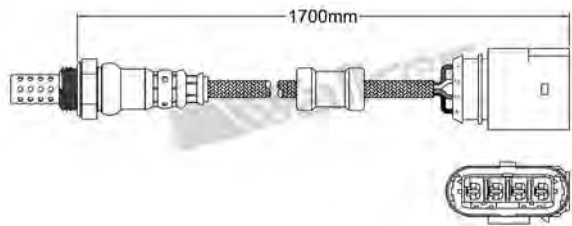

250-24696
ALFA ROMEO 2000-up
Heated Lambda Sensor