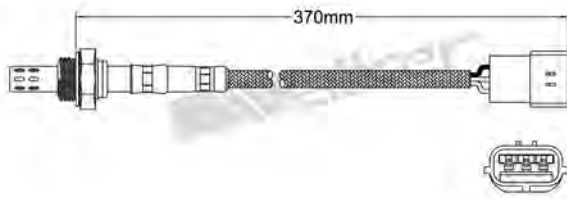

250-23083
SUBARU 1989-2003
Heated Lambda Sensor