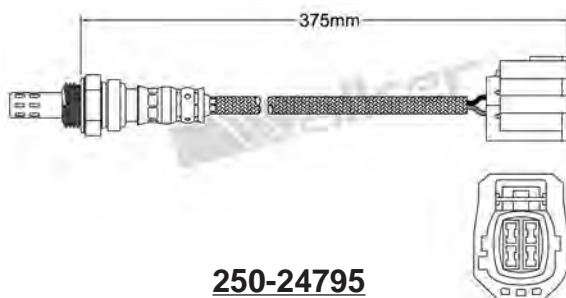

250-24793
FORD 2003-up / VOLVO 2006-up
Heated Lambda Sensor