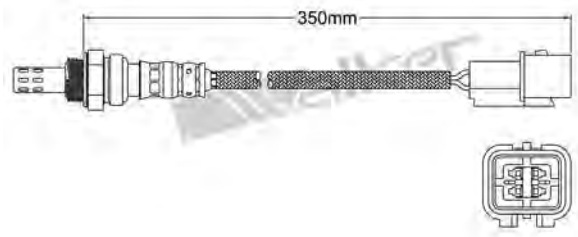

250-241003
ALFA ROMEO 2008-up / FIAT 2005-up
FORD 2008-up / LANCIA 2010-up
Heated Lambda Sensor