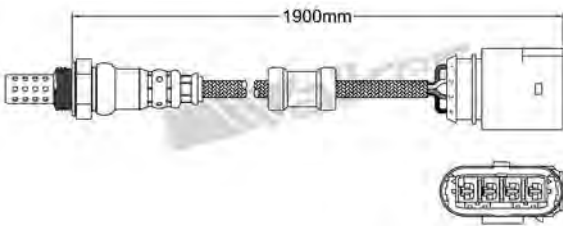

250-24687
HYUNDAI 2005-up / KIA 2006-up
Heated Lambda Sensor

250-24695
ALFA ROMEO 1998-up / FIAT 1998-up
LANCIA 1996-up
Heated Lambda Sensor

250-24688
HYUNDAI 2005-up / KIA 2006-up
Heated Lambda Sensor

250-24696
ALFA ROMEO 2000-up
Heated Lambda Sensor