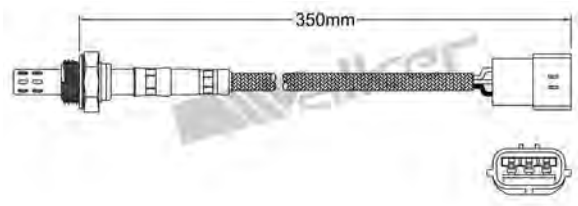

250-23164
RENAULT 1999-up
Heated Lambda Sensor