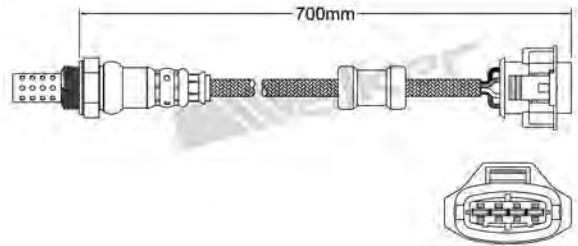

250-24712

PORSCHE 2004-up
Heated Lambda Sensor