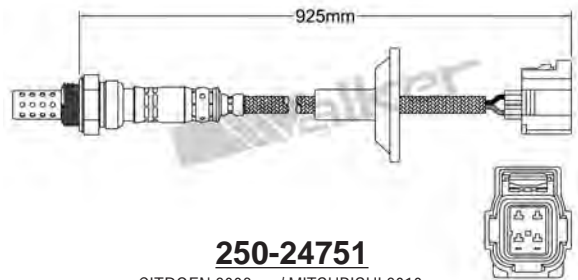

250-24740
KIA 2006-up
Heated Lambda Sensor

250-24751
CITROEN 2008-up / MITSUBISHI 2010-up
PEUGEOT 2008-up
Heated Lambda Sensor

250-24741
NISSAN 2005-up / RENAULT 2008-up
Heated Lambda Sensor

250-24752
MERCEDES 2006-up
Heated Lambda Sensor