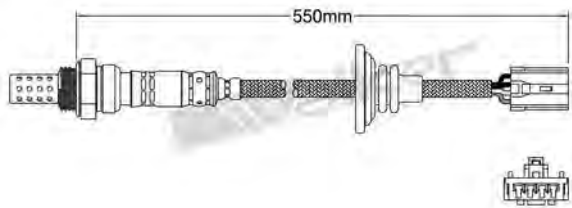

250-24220
LEXUS 1989-1994
Heated Lambda Sensor