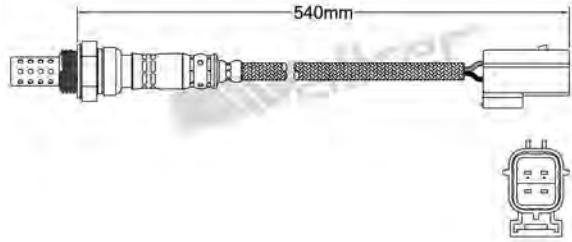

250-24272

ROVER 1996-1999
Heated Lambda Sensor