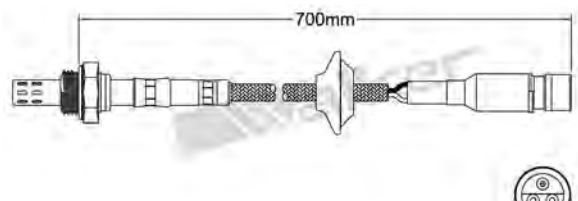

250-23052
TOYOTA 1990-1993
Heated Lambda Sensor