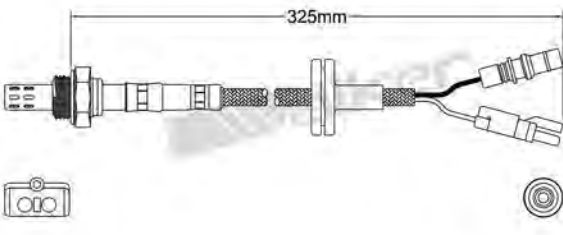

250-23066
MERCEDES 1985-1993
Heated Lambda Sensor