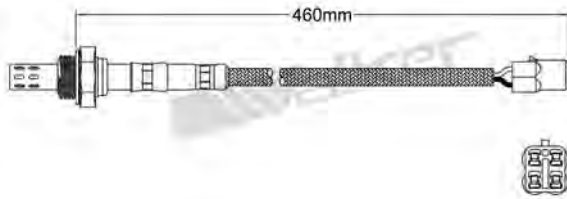

250-23080
VOLVO 1993-1998
Heated Lambda Sensor