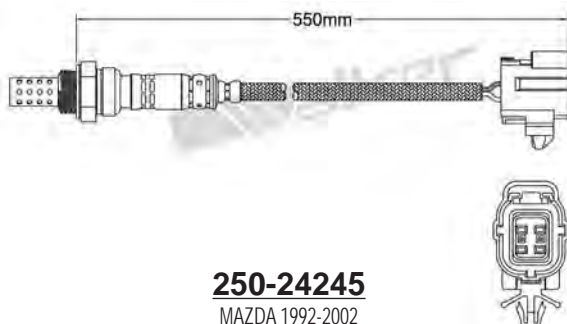

250-24244
LEXUS 2009-2011 / TOYOTA 2003-2006
Heated Lambda Sensor

250-24259
JEEP 1999-up
Heated Lambda Sensor

250-24245
MAZDA 1992-2002
Heated Lambda Sensor

250-24262
MITSUBISHI 1998-2000
Heated Lambda Sensor