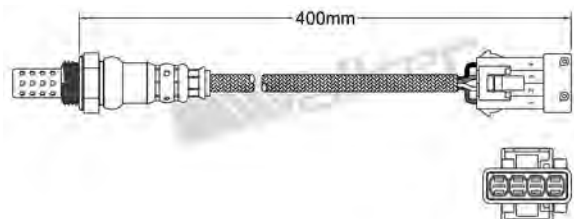

250-24662
MITSUBISHI 2004-up
Heated Lambda Sensor