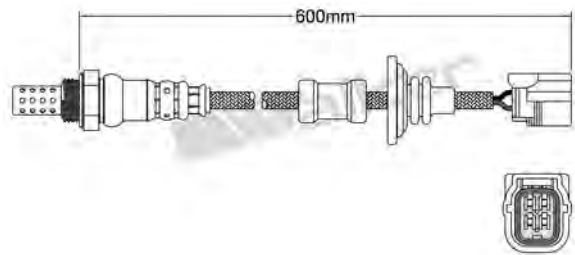

250-24797
SEAT 2004-up / SKODA 2004-up
VOLKSWAGEN 2001-2007
Heated Lambda Sensor