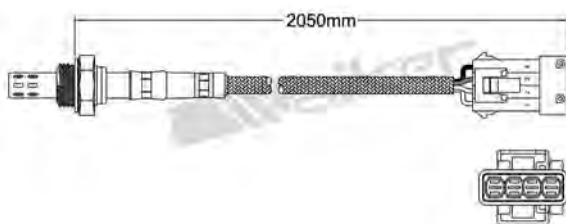

250-24046
BENTLEY 1991-1995
Heated Lambda Sensor