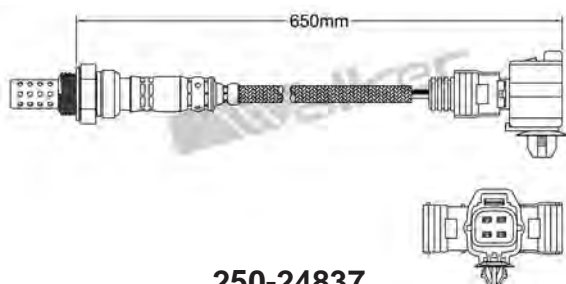

250-24833
HONDA 2008-up
Heated Lambda Sensor