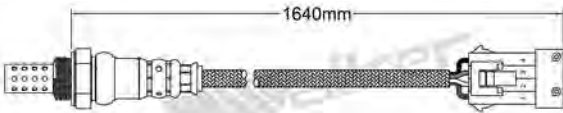

250-24403
NISSAN 2001-up / RENAULT 2002-up
Heated Lambda Sensor

250-24410

CITROEN 1998-up / FIAT 1998-2006
LANCIA 1998-2000 / OPEL 2004-2009
PEUGEOT 1999-up / SAAB 1998-2003
VOLVO 1998-2001

Heated Lambda Sensor