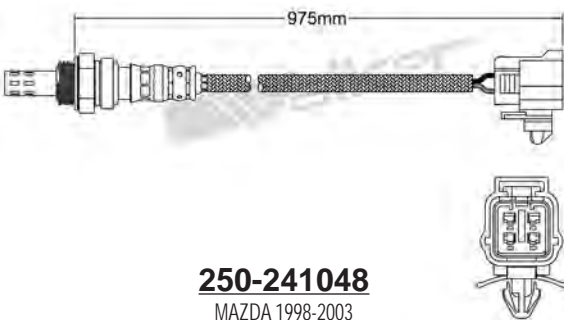

250-241047
KIA 1999-up
Heated Lambda Sensor