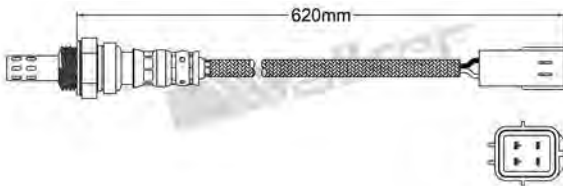

250-24473
HONDA 1997-up
Heated Lambda Sensor