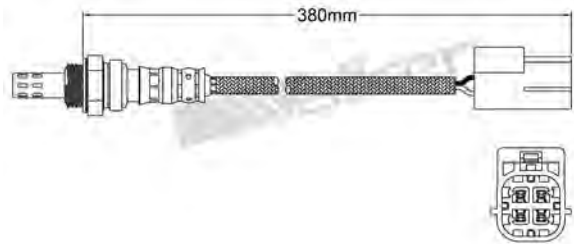

250-24447
KIA 2002-2006
Heated Lambda Sensor