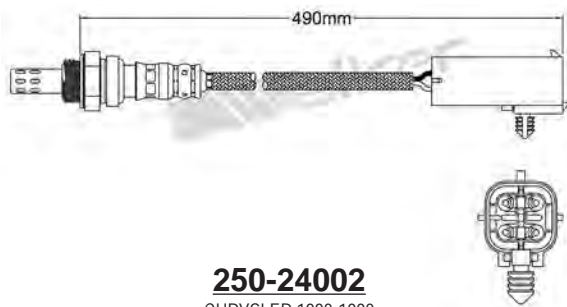

250-24001
ASTON MARTIN 1994-up / FORD 1996-up
FORD USA 1993-2000 / JAGUAR 1999-up
MAZDA 2003-up
Heated Lambda Sensor