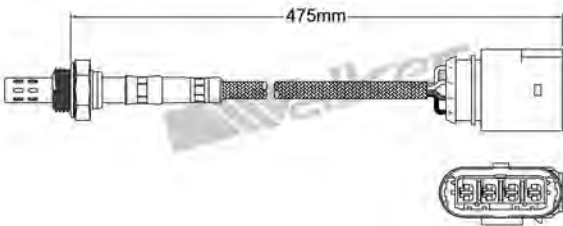

250-24264

VOLKSWAGEN 1999-2005
Heated Lambda Sensor