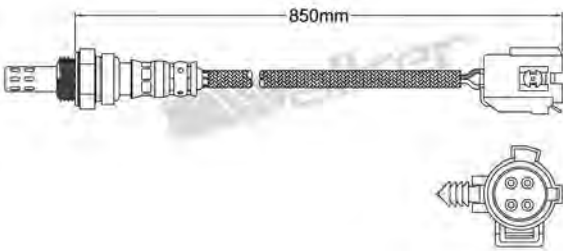

250-24953
AUDI 2005-up / SEAT 2006-up
SKODA 2006-up / VOLKSWAGEN 2006-up
Heated Lambda Sensor

250-24945
CHRYSLER 1994-2000
Heated Lambda Sensor

250-24954
AUDI 2003-up / SKODA 2008-up
VOLKSWAGEN 2003-up
Heated Lambda Sensor