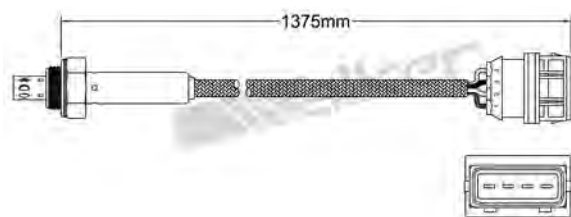

250-24964
MAZDA 2002-2005
Heated Lambda Sensor