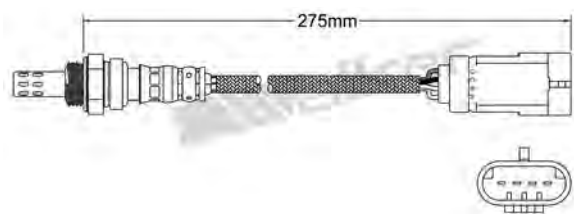

CHEVROLET 2005-up / DAEWOO 2002-2005
Heated Lambda Sensor

250-24969

TOYOTA 2000-up
Heated Lambda Sensor

250-24974

TOYOTA 1994-2000
Heated Lambda Sensor

250-24970

BMW 2004-2011
Heated Lambda Sensor

250-24975