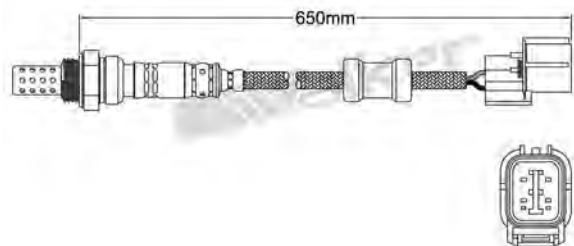

250-24390
BMW 1998-up
Heated Lambda Sensor