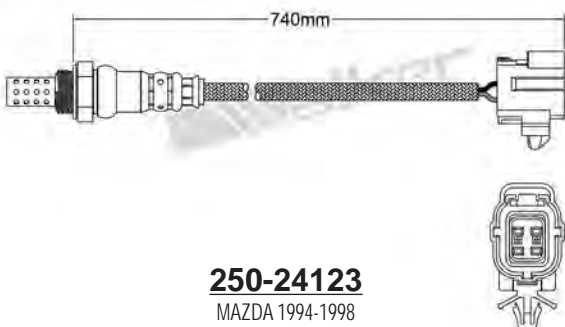

250-24121
HONDA 1990-up
Heated Lambda Sensor