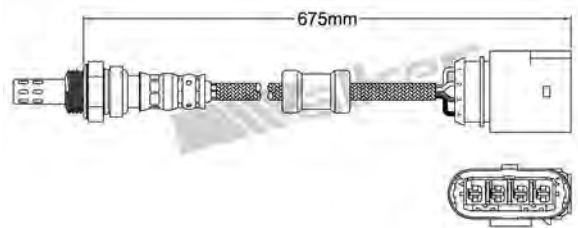

250-24936
CITROEN 1994-up / FIAT 1994-2003
LANCIA 1995-1998 / PEUGEOT 1994-up
Heated Lambda Sensor

250-24941
SEAT 2007-2008 / SKODA 2001-up
VOLKSWAGEN 2002-up
Heated Lambda Sensor

250-24937
MAZDA 2005-up
Heated Lambda Sensor