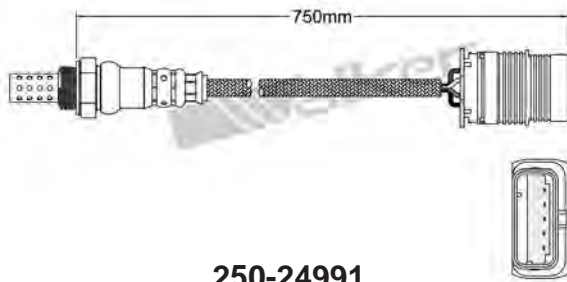

250-24990
KIA 2008-up
Heated Lambda Sensor