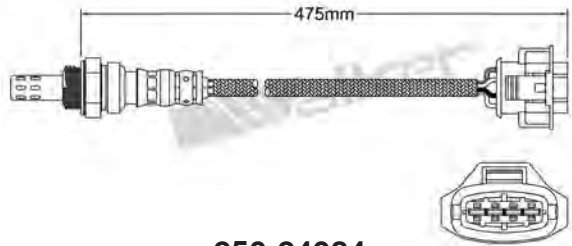

250-24984

ALFA ROMEO 2005-2011 / FIAT 2005-up
OPEL 1999-up / VAUXHALL 1999-up
Heated Lambda Sensor