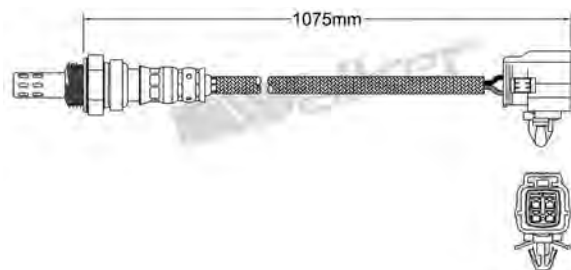

250-24955
AUDI 2006-up / VOLKSWAGEN 2005-up
Heated Lambda Sensor