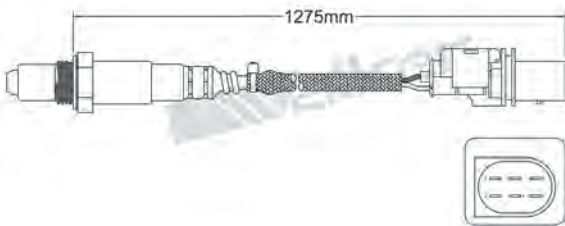

250-25031
AUDI 2004-up / PORSCHE 2006-2010
Linear Wideband Sensor