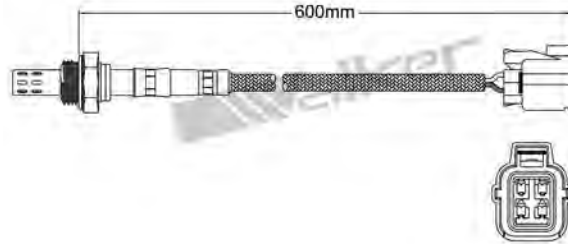

250-24922

SUBARU 2003-up
Heated Lambda Sensor