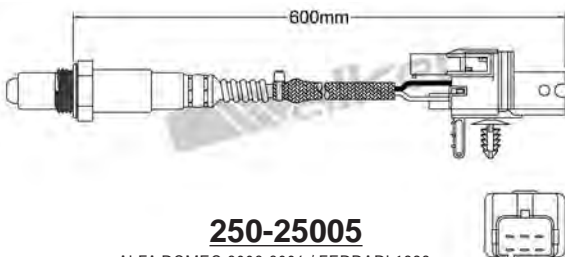

250-25005

ALFA ROMEO 2002-2006 / FERRARI 1999-up
FORD 2006-up / NISSAN 2003-up
VOLVO 1998-2000
Linear Wideband Sensor