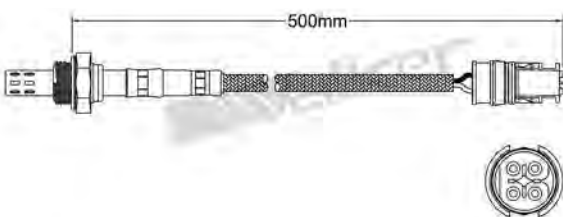

250-24951
NISSAN 2005-2006
Heated Lambda Sensor