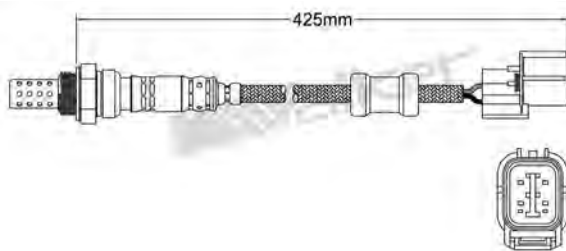

250-24093
HONDA 1990-2001
Heated Lambda Sensor