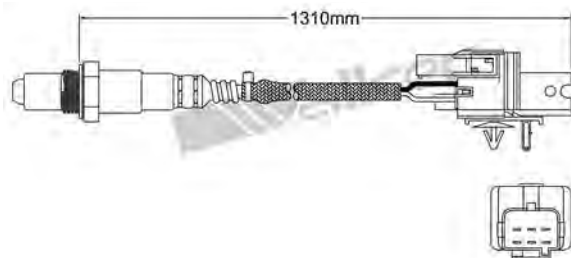

250-25011

VOLVO 1999-2007
Linear Wideband Sensor