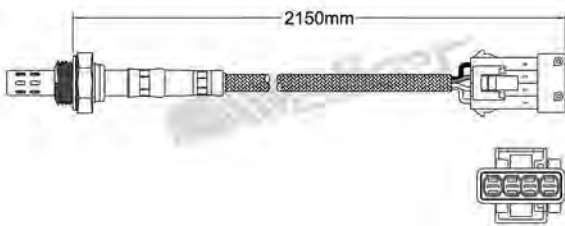

250-24384
KIA 2000-2005
Heated Lambda Sensor