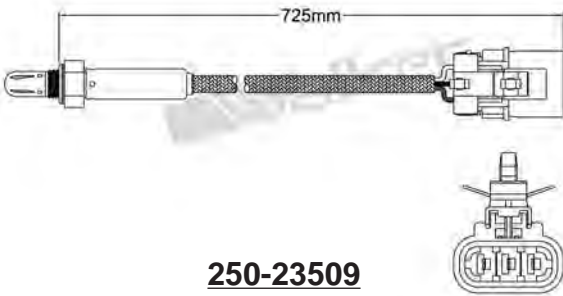

250-23166
NISSAN 1998-2001
Heated Lambda Sensor

250-23162
SUBARU 1997-2002
Heated Lambda Sensor

250-23502
NISSAN 1987-1988
Heated Lambda Sensor

250-23163
MERCEDES 1981-1991
Heated Lambda Sensor

250-23503
NISSAN 1990-1994
Heated Lambda Sensor