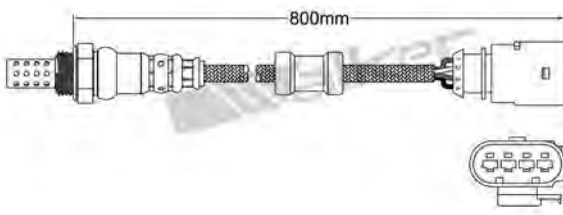

250-24671
AUDI 2004-up / PORSCHE 2006-2010
SEAT 2007-up / SKODA 2007-2009
VOLKSWAGEN 2005-up
Heated Lambda Sensor