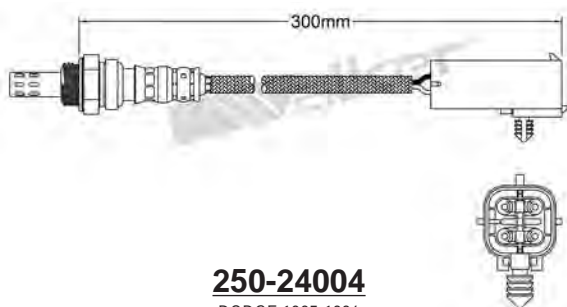

250-24002
CHRYSLER 1998-1998
Heated Lambda Sensor