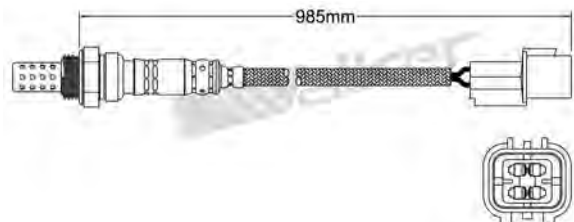

250-24025
BMW 1989-1991
Heated Lambda Sensor