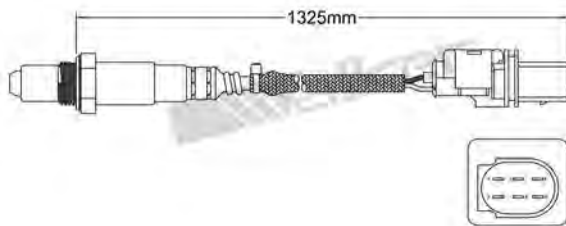

250-25040
AUDI 2003-2005 / SKODA 2008-2010
VOLKSWAGEN 2005-up
Linear Wideband Sensor