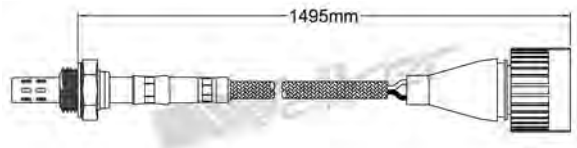

250-24381
BMW 1994-2000
Heated Lambda Sensor