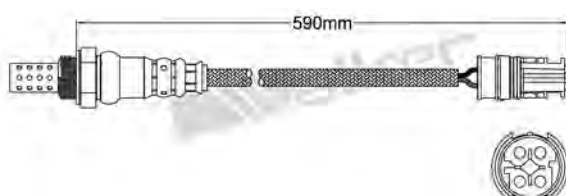

250-24461
HYUNDAI 2003-up / KIA 2004-up
Heated Lambda Sensor

250-24466
BMW 2004-up / MERCEDES 1997-up
Heated Lambda Sensor

250-24462
HYUNDAI 2002-up / KIA 2003-up
Heated Lambda Sensor

250-24468
MERCEDES 1997-up
Heated Lambda Sensor