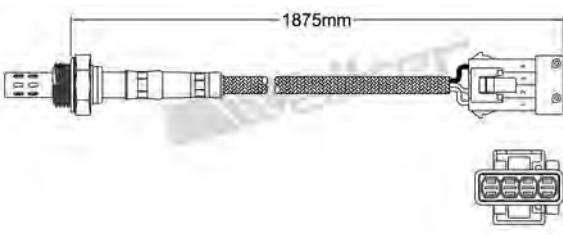

250-23069
VOLVO 1993-1993
Heated Lambda Sensor