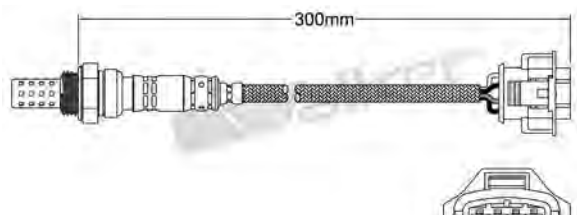

250-24573

VAUXHALL 1998-2000
Heated Lambda Sensor