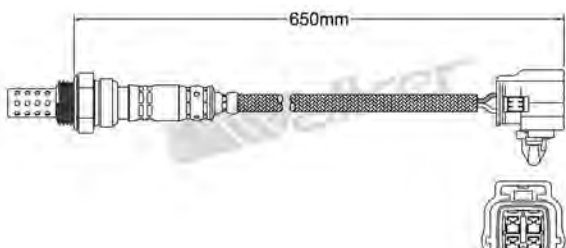

250-24788
OPEL 1998-2001
Heated Lambda Sensor

250-24782
MAZDA 2009-up
Heated Lambda Sensor

250-24789
CHEVROLET 2005-up
Heated Lambda Sensor

250-24790
VOLVO 2000-2004
Heated Lambda Sensor

250-24797
SEAT 2004-up / SKODA 2004-up
VOLKSWAGEN 2001-2007
Heated Lambda Sensor