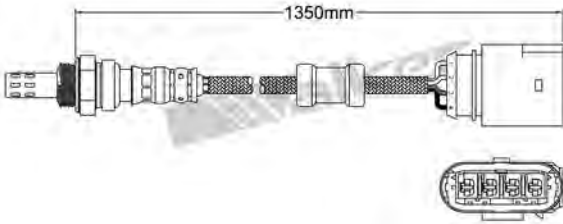

250-24576
SEAT 1999-2003 / VOLKSWAGEN 1999-2003
Heated Lambda Sensor

250-24584
HYUNDAI 1995-1996
Heated Lambda Sensor

250-24577
AUDI 2002-up / VOLKSWAGEN 1999-2005
Heated Lambda Sensor

250-24585
OPEL 2001-up / RENAULT 1997-up
Heated Lambda Sensor