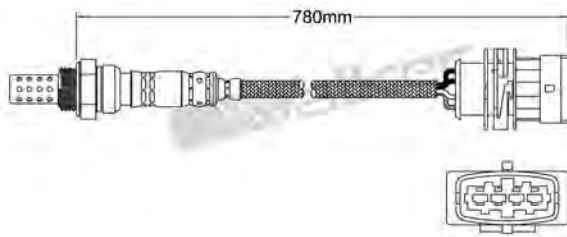

250-24590
OPEL 1998-2009 / VAUXHALL 1999-2005
Heated Lambda Sensor