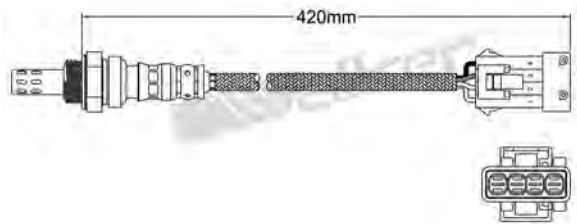

250-24496
LAND ROVER 1994-2004
Heated Lambda Sensor