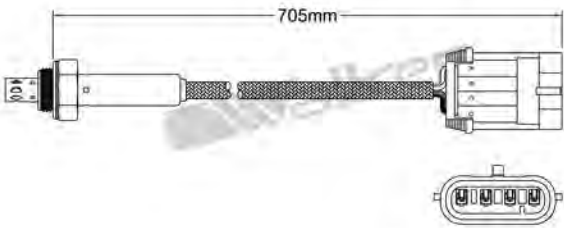

250-24806

OPEL 1993-2005 / VAUXHALL 1995-2005
Heated Lambda Sensor