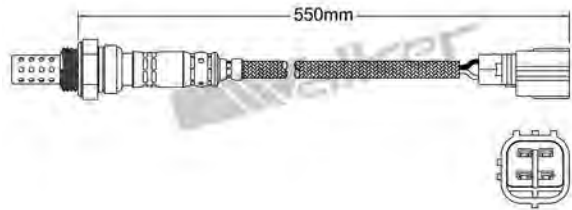

250-24878
HYUNDAI 2010-up / KIA 2009-up
Heated Lambda Sensor