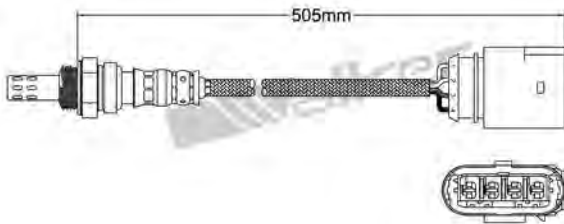

250-24560

AUDI 1997-1998 / SEAT 1997-1999
SKODA 1997-2004 / VOLKSWAGEN 1997-2000
Heated Lambda Sensor