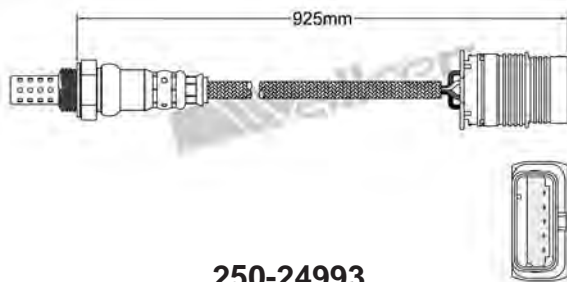

250-24990
KIA 2008-up
Heated Lambda Sensor

250-241002
AUDI 2000-2005
Heated Lambda Sensor

250-24991
BMW 2006-up
Heated Lambda Sensor

250-241003
ALFA ROMEO 2008-up / FIAT 2005-up
FORD 2008-up / LANCIA 2010-up
Heated Lambda Sensor