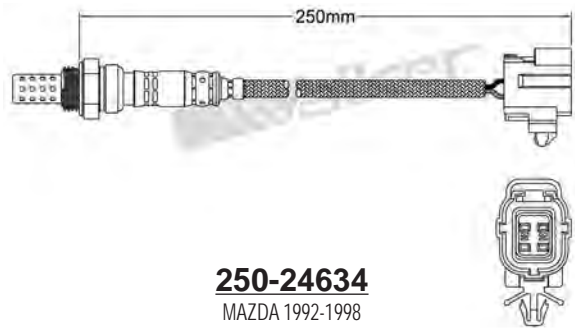

250-24631
MITSUBISHI 2000-up
Heated Lambda Sensor

250-24627
FORD USA 1997-1998
Heated Lambda Sensor

250-24633
MITSUBISHI 1999-2006
Heated Lambda Sensor

250-24628
MAZDA 2002-up / OPEL 2006-up
Heated Lambda Sensor