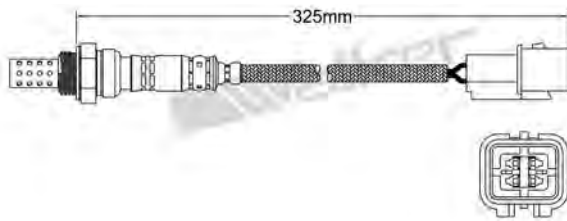

250-24158
TOYOTA 1989-1992
Heated Lambda Sensor