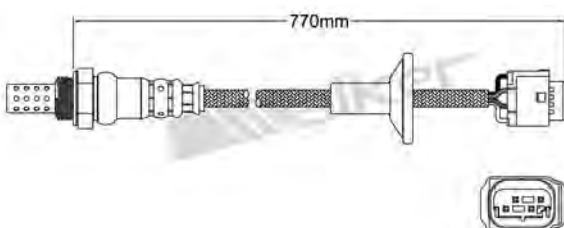

250-24566

MG 2001-up / MINI 2003-2005
ROVER 1999-2005
Heated Lambda Sensor