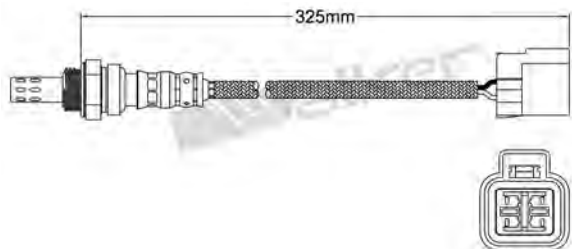

250-24280

HYUNDAI 1992-1998
Heated Lambda Sensor