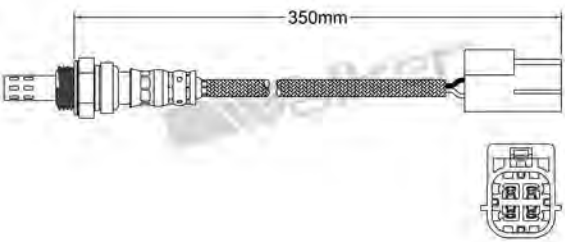

250-24181
NISSAN 2002-2006
Heated Lambda Sensor