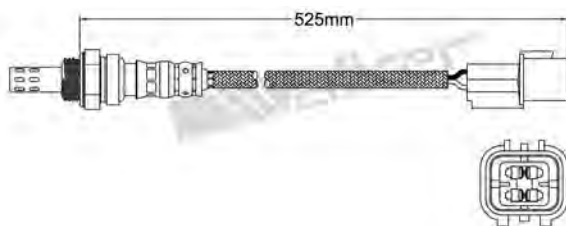

250-24461
HYUNDAI 2003-up / KIA 2004-up
Heated Lambda Sensor