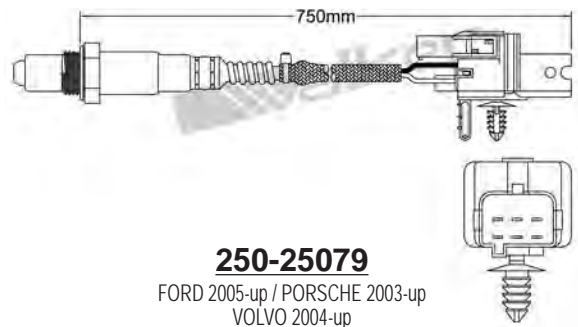

250-25078
AUDI 2004-2008 / SEAT 2004-up
SKODA 2004-2008 / VOLKSWAGEN 2003-2010
Linear Wideband Sensor