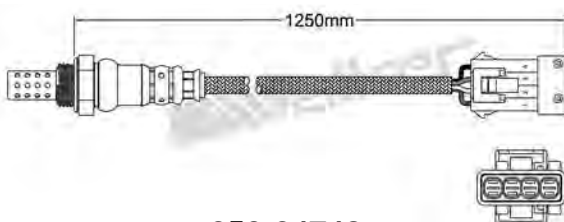

250-24740
KIA 2006-up
Heated Lambda Sensor

250-24751
CITROEN 2008-up / MITSUBISHI 2010-up
PEUGEOT 2008-up
Heated Lambda Sensor

250-24741
NISSAN 2005-up / RENAULT 2008-up
Heated Lambda Sensor

250-24752
MERCEDES 2006-up
Heated Lambda Sensor