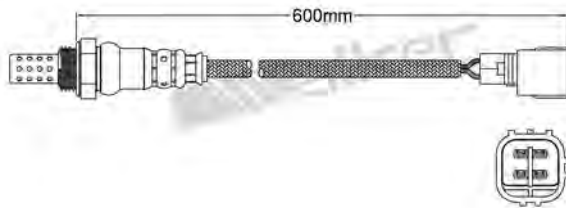

250-24330
LADA 1988-up
Heated Lambda Sensor