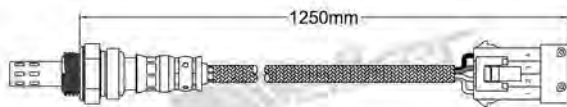

250-241057
AUDI 1994-2008 / SKODA 2002-2008
VOLKSWAGEN 1996-2005
Heated Lambda Sensor