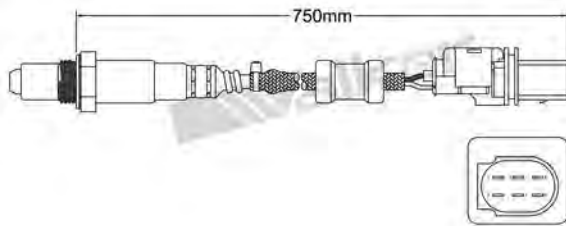

250-25033
AUDI 2003-2008 / SEAT 2004-up
SKODA 2004-2008 / VOLKSWAGEN 2003-up
Linear Wideband Sensor

250-25038
AUDI 2006-up
Linear Wideband Sensor

250-25039
AUDI 2005-up
Linear Wideband Sensor

250-25044
BMW 2003-up / CITROEN 2008-up
MINI 2007-up / PEUGEOT 2006-up
Linear Wideband Sensor