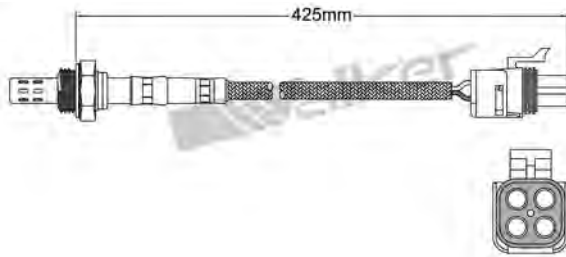

250-24307

SEAT 1995-1999 / VOLKSWAGEN 1992-1997
Heated Lambda Sensor

250-24322

SUBARU 2009-up
Heated Lambda Sensor

250-24308

HONDA 2000-2002
Heated Lambda Sensor

250-24325

MAZDA 2003-up
Heated Lambda Sensor