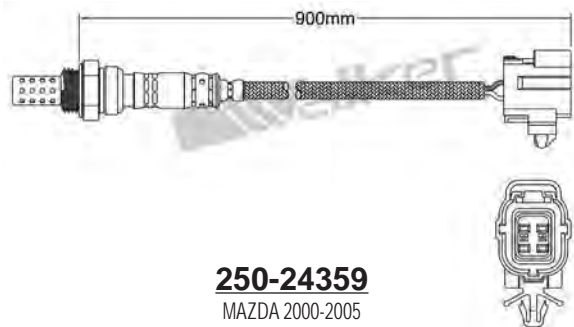

250-24356
HYUNDAI 1996-2002
Heated Lambda Sensor