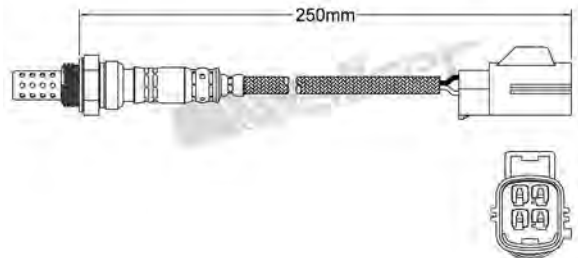

250-24714

LAND ROVER 2004-up
Heated Lambda Sensor