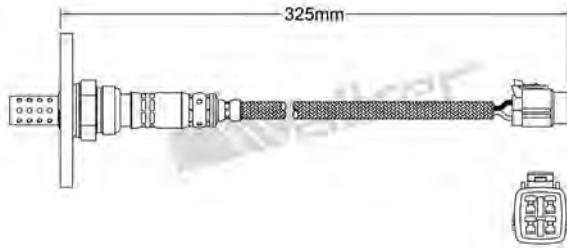

250-24154
TOYOTA 1993-2005
Heated Lambda Sensor

250-24150
TOYOTA 1990-1992
Heated Lambda Sensor

250-24156
TOYOTA 1989-1993
Heated Lambda Sensor

250-24151
TOYOTA 1991-2000
Heated Lambda Sensor

250-24157
TOYOTA 1995-1997
Heated Lambda Sensor