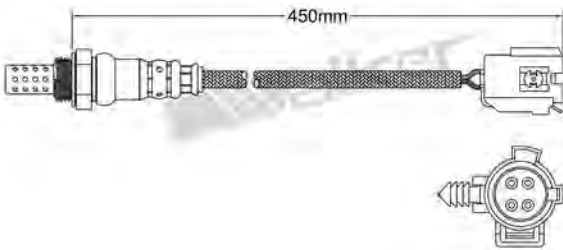

250-24953
AUDI 2005-up / SEAT 2006-up
SKODA 2006-up / VOLKSWAGEN 2006-up
Heated Lambda Sensor

250-24945
CHRYSLER 1994-2000
Heated Lambda Sensor

250-24954
AUDI 2003-up / SKODA 2008-up
VOLKSWAGEN 2003-up
Heated Lambda Sensor