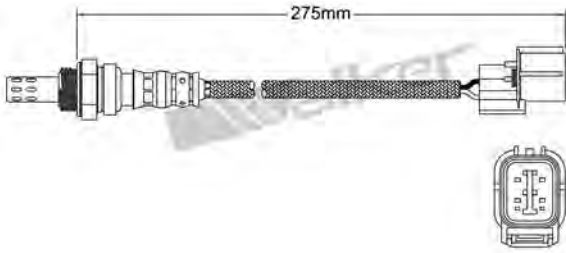

250-24594
SEAT 1998-1999
VOLKSWAGEN 1994-2003
Heated Lambda Sensor