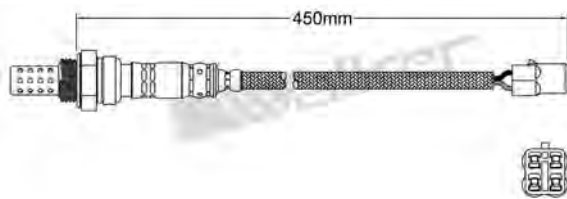

250-23159
NISSAN 1999-2003
Heated Lambda Sensor