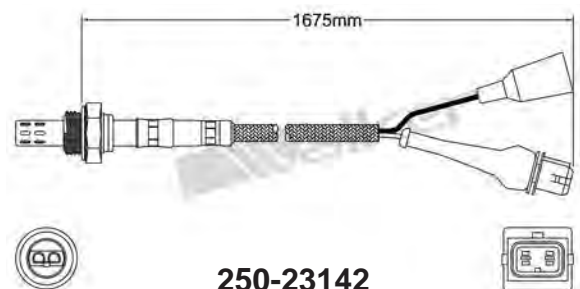

250-23141
RENAULT 1996-up
Heated Lambda Sensor