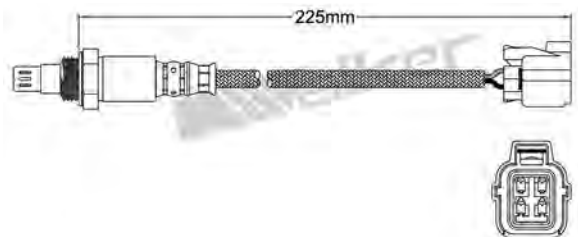

250-241009
MITSUBISHI 2003-2008
Heated Lambda Sensor