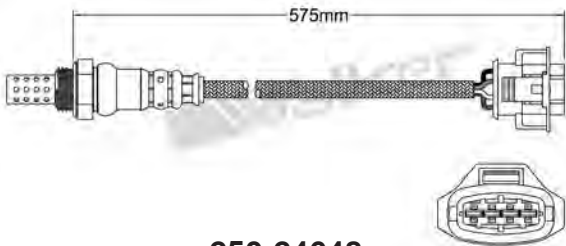

250-24647
PORSCHE 1999-2004
Heated Lambda Sensor