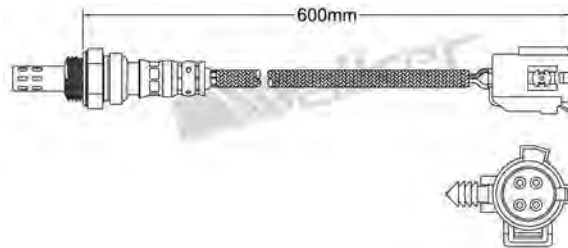

250-24059
TOYOTA 1987-1989
Heated Lambda Sensor

250-24070
MAZDA 2000-2003
Heated Lambda Sensor

250-24060
SUZUKI 1990-up
Heated Lambda Sensor

250-24074
CHRYSLER 1997-1997
Heated Lambda Sensor

250-24066
SEAT 1993-1996 / SKODA 1993-2001
VOLKSWAGEN 1991-2003
Heated Lambda Sensor