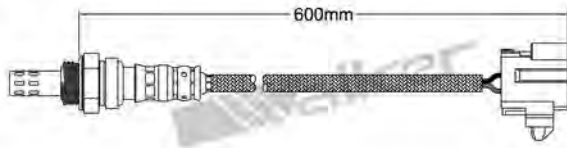

250-24353
SAAB 1997-up / VOLVO 1999-2002
Heated Lambda Sensor

250-24361
TOYOTA 1995-1996
Heated Lambda Sensor

250-24362
MAZDA 1995-2000
Heated Lambda Sensor

250-24372
SUZUKI 1996-2005
Heated Lambda Sensor