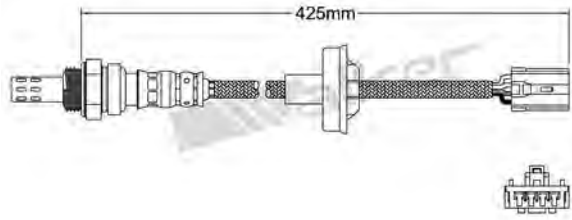

250-24981

MITSUBISHI 2003-up
Heated Lambda Sensor