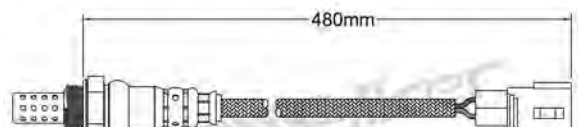

250-24767
AUDI 2006-up
Heated Lambda Sensor

250-24773
OPEL 2008-up / VAUXHALL 2008-up
Heated Lambda Sensor

250-24768
KIA 2004-up
Heated Lambda Sensor

250-24775
MINI 2001-2006
Heated Lambda Sensor

250-24769
MAZDA 2005-up
Heated Lambda Sensor