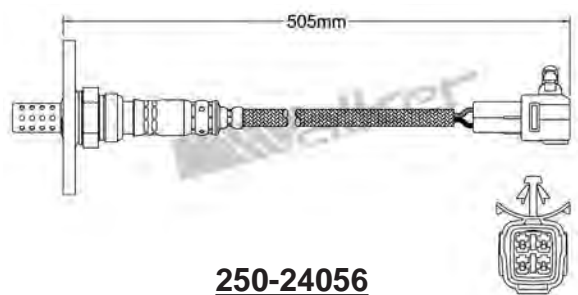

250-24052
TOYOTA 1990-1997
Heated Lambda Sensor