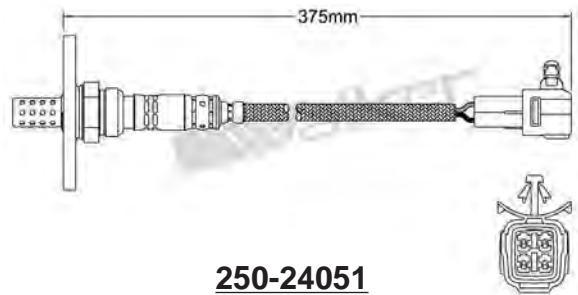

250-24049
SUZUKI 1995-up
Heated Lambda Sensor

250-24038
MERCEDES 1991-2001
Heated Lambda Sensor

250-24050
TOYOTA 1986-1996
Heated Lambda Sensor

250-24044
MERCEDES 1992-1995
Heated Lambda Sensor

250-24051
TOYOTA 1988-1992
Heated Lambda Sensor