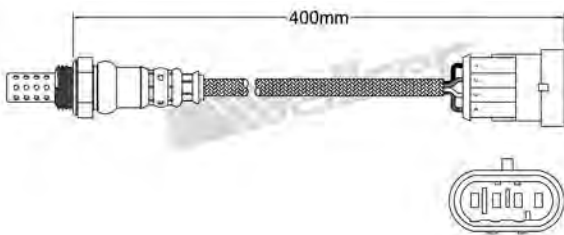

250-24564

ALFA ROMEO 2000-up / FIAT 1997-up
LANCIA 2000-up
Heated Lambda Sensor