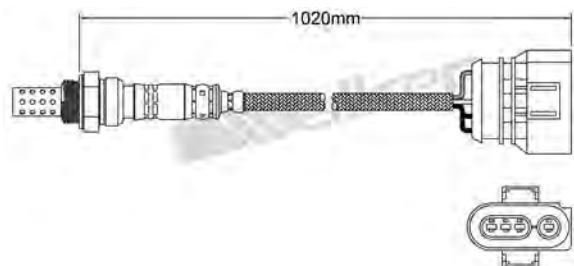

250-24552
FORD 1990-2002
Heated Lambda Sensor

250-24545
PEUGEOT 1987-1998
Heated Lambda Sensor

250-24553
FIAT 1995-up
Heated Lambda Sensor

250-24546
MINI 2006-up
PEUGEOT 1995-1997 / SAAB 1995-1998
Heated Lambda Sensor