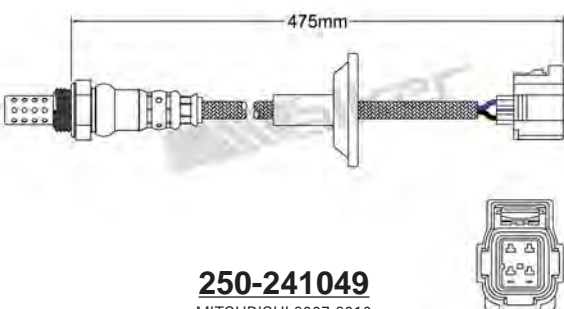

250-241054
AUDI 2007-up / SEAT 2007-up
VOLKSWAGEN 2007-2010
Heated Lambda Sensor

250-241049
MITSUBISHI 2007-2010
Heated Lambda Sensor

250-241055
LAND ROVER 2011-up
Heated Lambda Sensor

250-241056
CITROEN 2008-up / MITSUBISHI 2010-up
PEUGEOT 2008-up
Heated Lambda Sensor