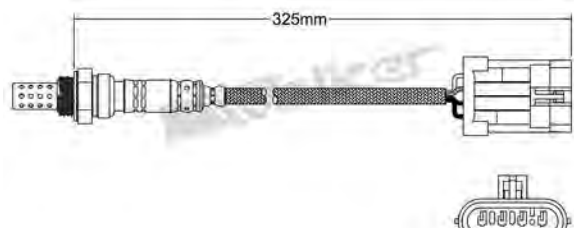

250-24788
OPEL 1998-2001
Heated Lambda Sensor

250-24782
MAZDA 2009-up
Heated Lambda Sensor

250-24789
CHEVROLET 2005-up
Heated Lambda Sensor

250-24790
VOLVO 2000-2004
Heated Lambda Sensor

250-24797
SEAT 2004-up / SKODA 2004-up
VOLKSWAGEN 2001-2007
Heated Lambda Sensor