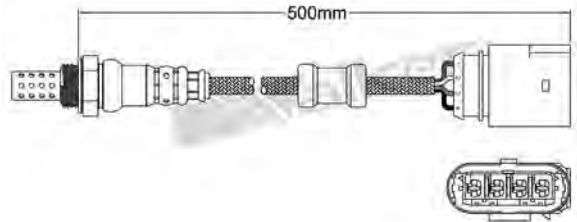

250-24485
MITSUBISHI 2010-up
Heated Lambda Sensor

250-24478
BMW 1995-up
Heated Lambda Sensor

250-24486
TOYOTA 2002-2003
Heated Lambda Sensor

250-24487
DAIHATSU 2001-up
Heated Lambda Sensor

250-24495
AUDI 1998-2001 / SEAT 2002-2003
SKODA 1999-2004 / VOLKSWAGEN 1998-up
Heated Lambda Sensor