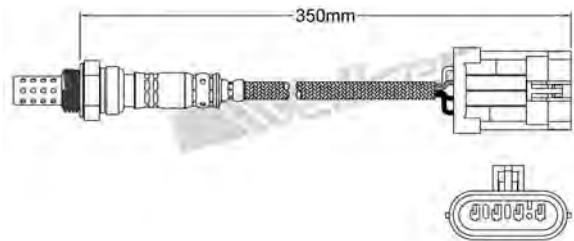

RENAULT 2004-up
Heated Lambda Sensor

250-24967

SUZUKI 1995-up
Heated Lambda Sensor

250-24972

CITROEN 1997-up / PEUGEOT 2001-up
Heated Lambda Sensor

250-24968

TOYOTA 2002-2007
Heated Lambda Sensor

250-24973