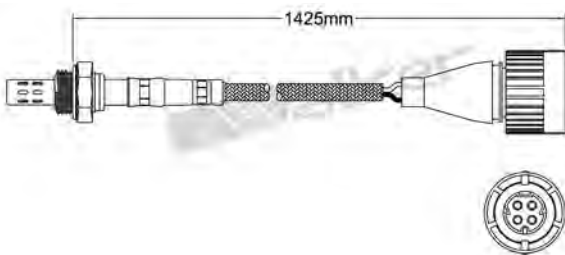

250-24020
MITSUBISHI 1992-2000 / PROTON 2000-up
Heated Lambda Sensor