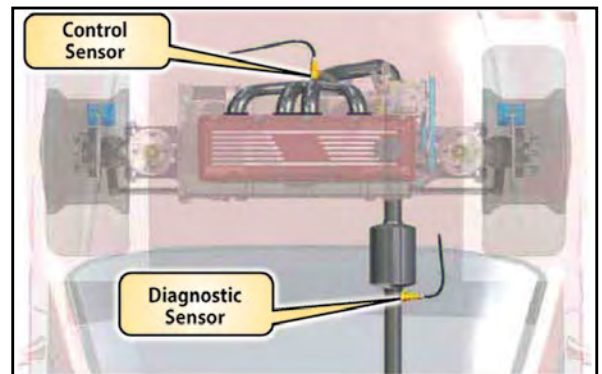

BUYER'S GUIDE:

The Universal and Direct Fit Buyer's Guide contains lambda sensor technical line drawings that include the length of the sensor in millimeters.

APPLICATION GUIDE:

The Application Guide is consolidated by make, model year, engine size, etc. Specific vehicle information is required including engine type and location of the lambda sensor. The illustrations below should assist with terms, determining engine type and typical locations related to common engine mounting configurations.

V6 & V8 IN-LINE *

4 & 6 CYLINDER TRANSVERSE *

V6 & V8 - TRANSVERSE *

4 & 6 CYLINDER IN-LINE *

*The illustrations above represent typical engine mounting configurations. There are many variations depending on make and model. The buyer should take care to choose the correct sensor for a specific application location.