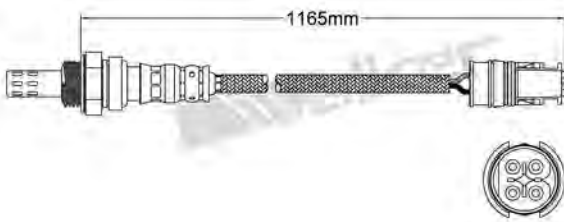

250-24197
FORD 1985-1993
Heated Lambda Sensor