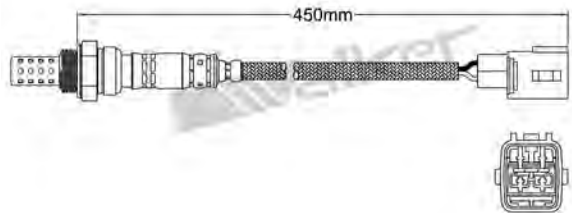

250-24224
MITSUBISHI 1992-up
Heated Lambda Sensor