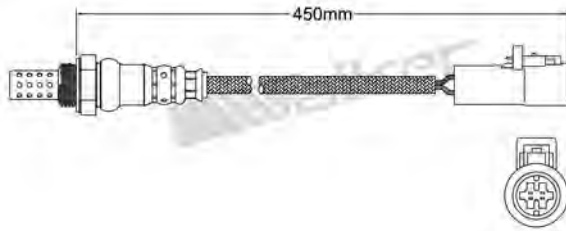

250-24701

FORD 1998-up / FORD USA 1998-2000
VOLVO 2006-up
Heated Lambda Sensor