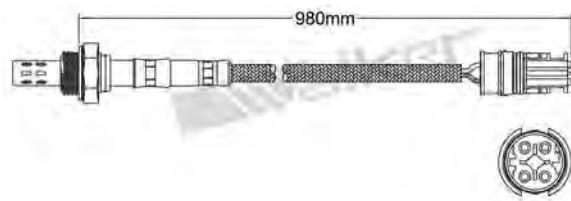

250-24588
FIAT 1998-up / LANCIA 1996-2001
Heated Lambda Sensor