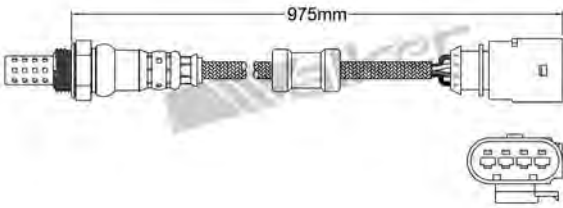

250-24754
HONDA 2005-2007
Heated Lambda Sensor