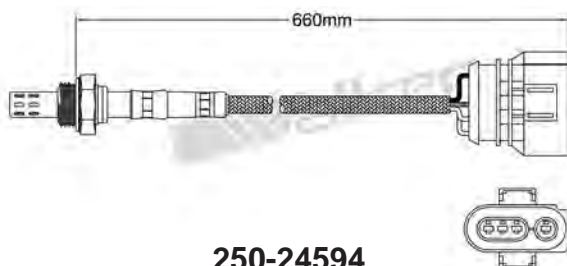

250-24598
FERRARI 1996-up
Heated Lambda Sensor

250-24593
HYUNDAI 1996-2002
Heated Lambda Sensor

250-24600
LADA 1996-2000
Heated Lambda Sensor

250-24594
SEAT 1998-1999
VOLKSWAGEN 1994-2003
Heated Lambda Sensor