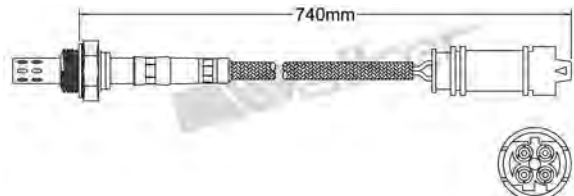

250-24389
VAUXHALL 1994-1998
Heated Lambda Sensor