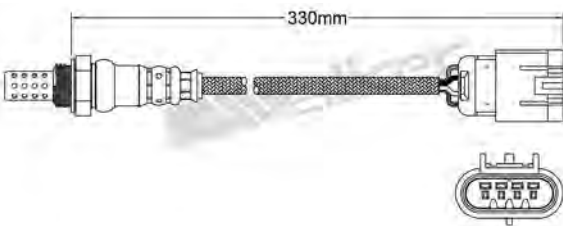

250-24689
AUDI 2001-up / SEAT 1999-2004
SKODA 2001-2008 / VOLKSWAGEN 1999-2005
Heated Lambda Sensor