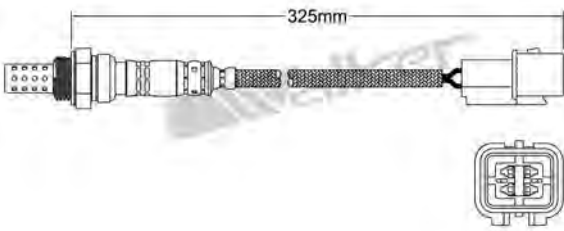

250-241031
MITSUBISHI 2001-2007
Heated Lambda Sensor

250-241039
BMW 2005-up
Heated Lambda Sensor

250-241040
KIA 2008-up
Heated Lambda Sensor

250-241050
MITSUBISHI 2007-up
Heated Lambda Sensor

250-241043
MITSUBISHI 2008-up
Heated Lambda Sensor