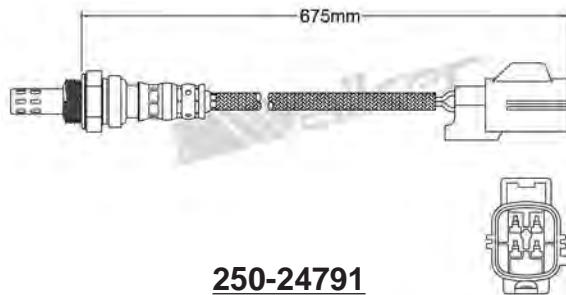

250-24788
OPEL 1998-2001
Heated Lambda Sensor

250-24782
MAZDA 2009-up
Heated Lambda Sensor

250-24789
CHEVROLET 2005-up
Heated Lambda Sensor

250-24790
VOLVO 2000-2004
Heated Lambda Sensor

250-24797
SEAT 2004-up / SKODA 2004-up
VOLKSWAGEN 2001-2007
Heated Lambda Sensor