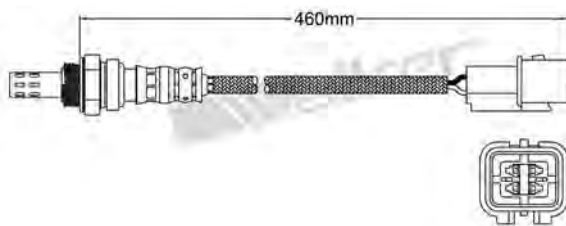

250-24455
LAND ROVER 2004-up / VOLVO 2000-up
Heated Lambda Sensor

250-24464
BMW 2005-up / MERCEDES 1997-2004
Heated Lambda Sensor

250-24460
CHRYSLER 2004-up / JEEP 2005-up
Heated Lambda Sensor

250-24465
BMW 2005-up / MERCEDES 1998-up
Heated Lambda Sensor