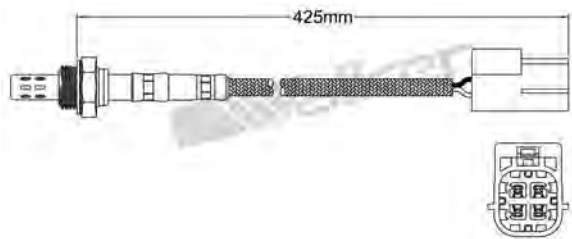

250-24985

NISSAN 2000-2003
Heated Lambda Sensor