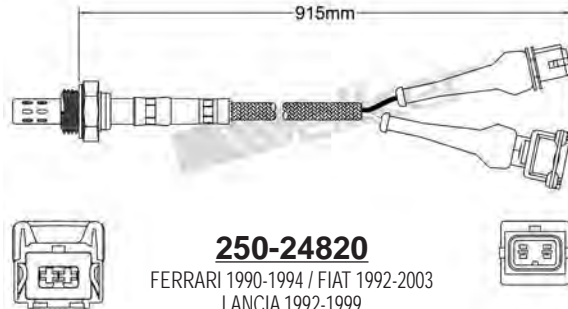

250-24814

VOLVO 1997-1999
Heated Lambda Sensor

250-24806

OPEL 1993-2005 / VAUXHALL 1995-2005
Heated Lambda Sensor

250-24818

FIAT 1995-up / LANCIA 1995-1999
Heated Lambda Sensor

250-24807

OPEL 1994-1999 / VAUXHALL 1994-1999
Heated Lambda Sensor