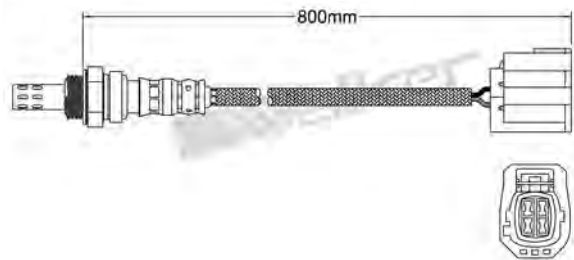

250-24660
MAZDA 2003-up
Heated Lambda Sensor

250-24649
CHEVROLET 2010-up / VAUXHALL 2010-up
Heated Lambda Sensor

250-24661
MAZDA 2003-2006
Heated Lambda Sensor

250-24650
PORSCHE 2002-2004
Heated Lambda Sensor