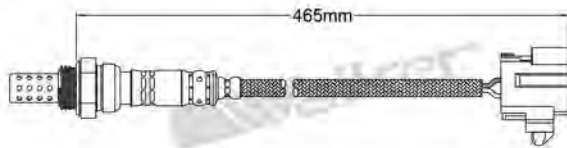

250-24365
MAZDA 2000-up
Heated Lambda Sensor