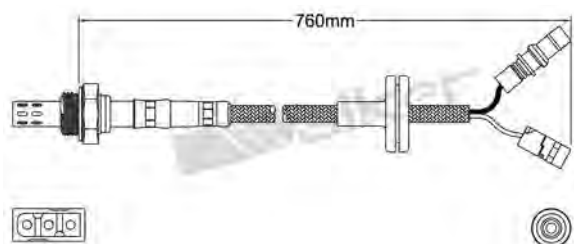

250-24030
CITROEN 1981-1996 / PEUGEOT 1987-1992
Heated Lambda Sensor