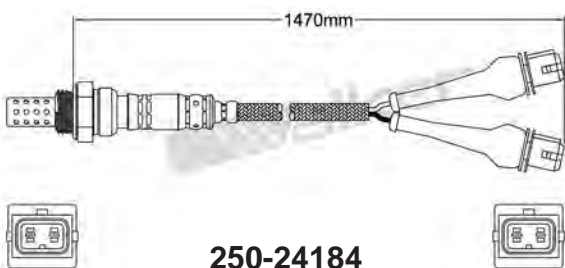

250-24183
CHEVROLET 2005-up / DAEWOO 2003-up
MAZDA 1999-2002
Heated Lambda Sensor