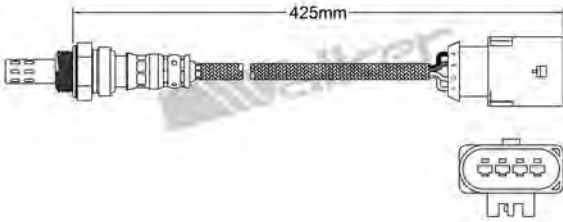

250-24833
HONDA 2008-up
Heated Lambda Sensor

250-24842
SAAB 2002-2003
Heated Lambda Sensor

250-24837
LEXUS 2003-2008
Heated Lambda Sensor

250-24843
AUDI 1997-2003 / SEAT 1999-2005
SKODA 1997-2005 / VOLKSWAGEN 1997-up
Heated Lambda Sensor