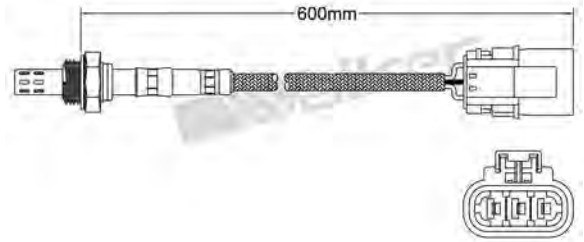

250-23069
VOLVO 1993-1993
Heated Lambda Sensor

250-23078
SAAB 1993-1998
Heated Lambda Sensor

250-23070
VOLVO 1993-1995
Heated Lambda Sensor

250-23079
SAAB 1990-2000
Heated Lambda Sensor

250-23080
VOLVO 1993-1998
Heated Lambda Sensor