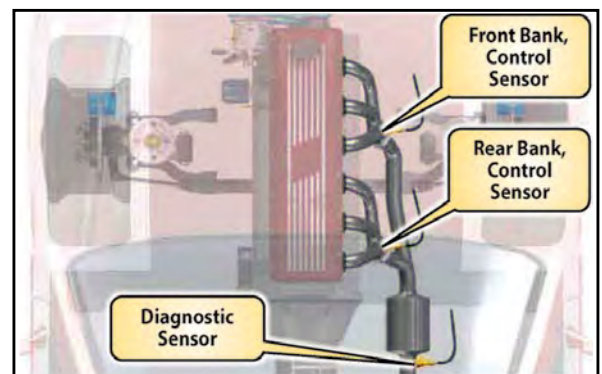

4 & 6 CYLINDER IN-LINE *

*The illustrations above represent typical engine mounting configurations. There are many variations depending on make and model. The buyer should take care to choose the correct sensor for a specific application location.

YOUR FIRST CHOICE IN QUALITY PRODUCTS

© Walker Products, Inc. 2014