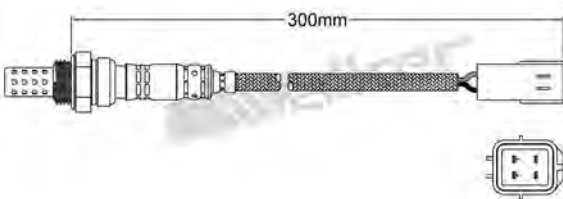

250-24067
CHEVROLET 2005-up / DAEWOO 1997-up
FORD USA 1995-1998 / MAZDA 1992-up
Heated Lambda Sensor