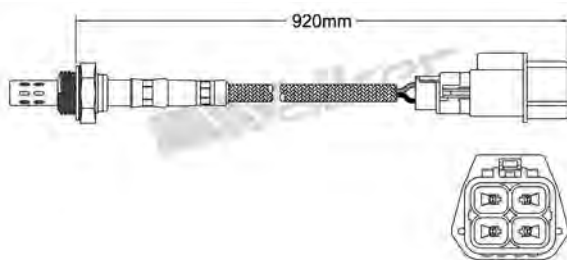

250-24283
FORD 1994-2002
Heated Lambda Sensor