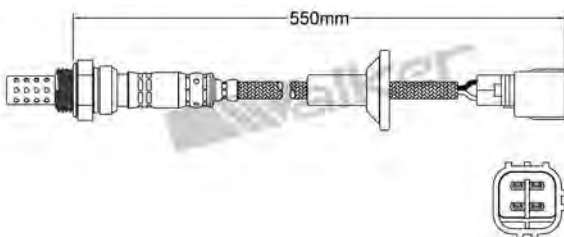

250-24197
FORD 1985-1993
Heated Lambda Sensor

250-24225
LEXUS 1997-2010 / TOYOTA 2000-up
Heated Lambda Sensor

250-24198
MERCEDES 1995-2006
Heated Lambda Sensor

250-24226
LEXUS 1999-2005
Heated Lambda Sensor