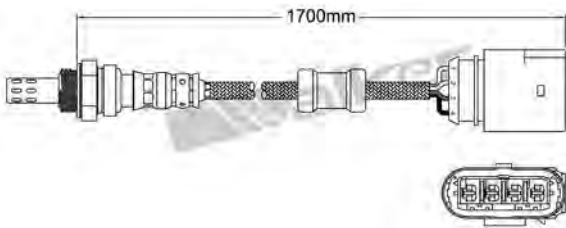

250-24919

VOLKSWAGEN 2002-2005
Heated Lambda Sensor