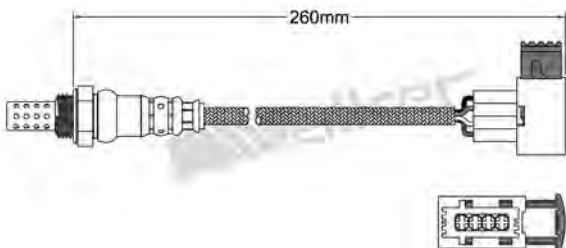

250-24660
MAZDA 2003-up
Heated Lambda Sensor

250-24649
CHEVROLET 2010-up / VAUXHALL 2010-up
Heated Lambda Sensor

250-24661
MAZDA 2003-2006
Heated Lambda Sensor

250-24650
PORSCHE 2002-2004
Heated Lambda Sensor