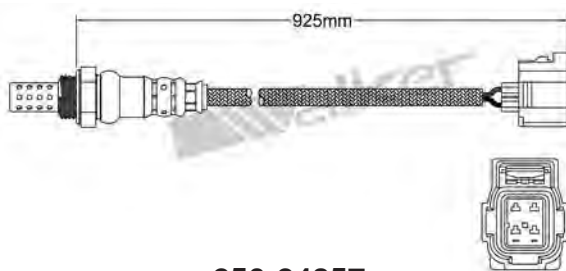

250-24864
HYUNDAI 2010-up / KIA 2008-up
Heated Lambda Sensor

250-24856
HONDA 2008-up
Heated Lambda Sensor

250-24865
NISSAN 2000-up
Heated Lambda Sensor

250-24857
MERCEDES 2008-up
Heated Lambda Sensor

250-24866
TOYOTA 1995-1999
Heated Lambda Sensor