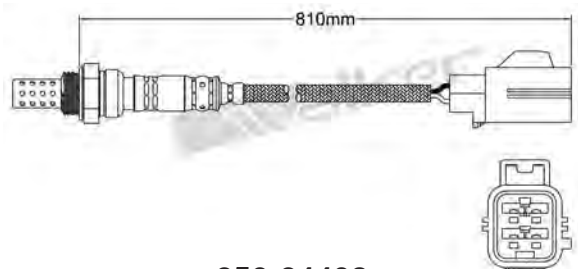

250-24407
SUZUKI 1998-up
Heated Lambda Sensor