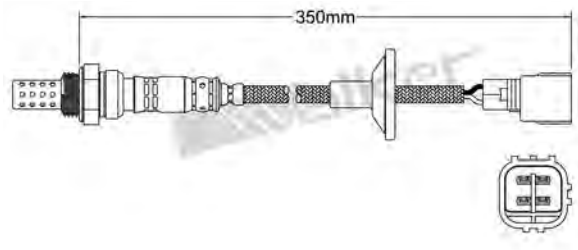

250-24106
LEXUS 1997-2005 / TOYOTA 1996-2001
Heated Lambda Sensor