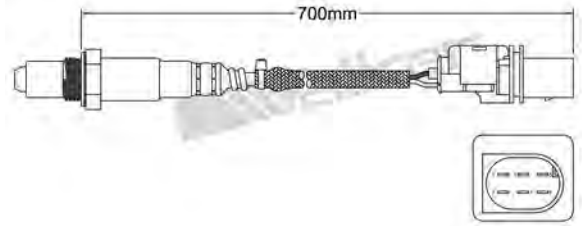

250-25033
AUDI 2003-2008 / SEAT 2004-up
SKODA 2004-2008 / VOLKSWAGEN 2003-up
Linear Wideband Sensor

250-25038
AUDI 2006-up
Linear Wideband Sensor

250-25039
AUDI 2005-up
Linear Wideband Sensor

250-25044
BMW 2003-up / CITROEN 2008-up
MINI 2007-up / PEUGEOT 2006-up
Linear Wideband Sensor