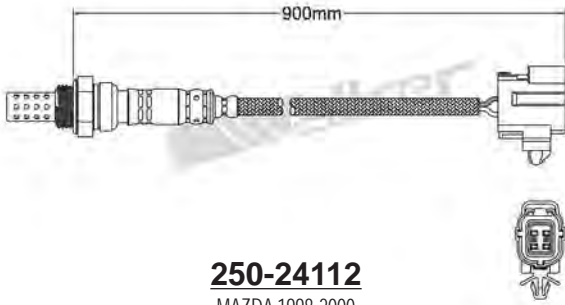

250-24101
NISSAN 1997-2000
Heated Lambda Sensor