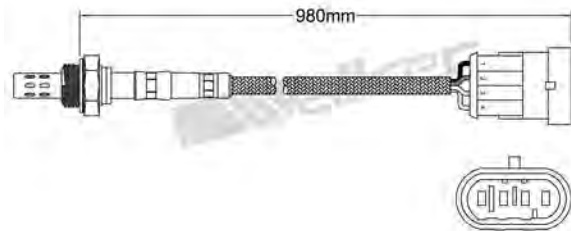

250-24587
LANCIA 1989-1992
Heated Lambda Sensor