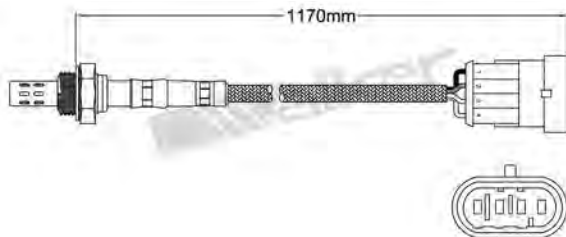

250-24527
CITROEN 1992-2004 / PEUGEOT 1995-2004
Heated Lambda Sensor