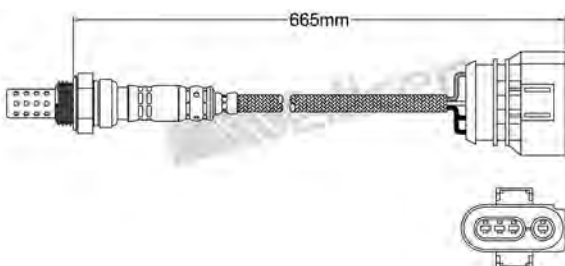

FORD 1994-up / MAZDA 2000-up
Heated Lambda Sensor

250-24311

ALFA ROMEO 2000-up
Heated Lambda Sensor

250-24305

DAIHATSU 2000-up / LEXUS 1997-2004
TOYOTA 2000-up
Heated Lambda Sensor

250-24314

CHRYSLER 2001-2004
Heated Lambda Sensor