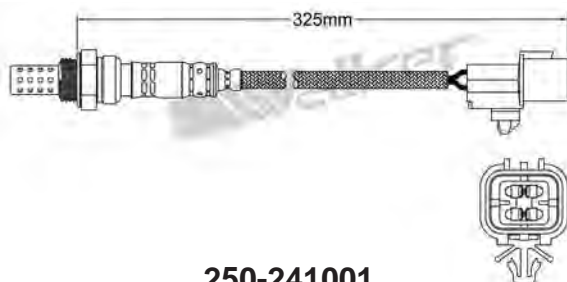

250-24993
BMW 2010-up
Heated Lambda Sensor

250-241009
MITSUBISHI 2003-2008
Heated Lambda Sensor

250-24994
AUDI 2010-up / VOLKSWAGEN 2005-up
Heated Lambda Sensor

250-241011
NISSAN 2003-up
Heated Lambda Sensor