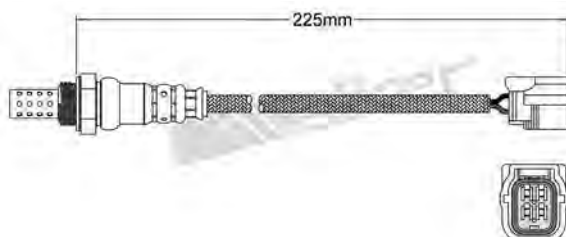

250-24840
LEXUS 1997-2005
Heated Lambda Sensor

250-24832
LADA 1996-up
Heated Lambda Sensor

250-24841
CITROEN 1996-up / FIAT 2002-2006
LANCIA 2002-2005 / PEUGEOT 1996-up
RENAULT 2000-up / SAAB 2004-up
Heated Lambda Sensor