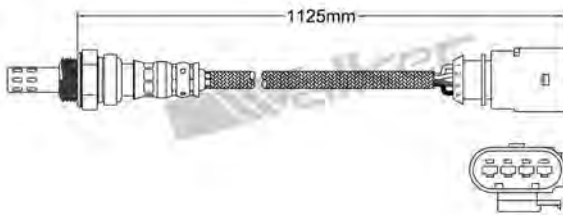

250-24669
AUDI 2004-up
Heated Lambda Sensor