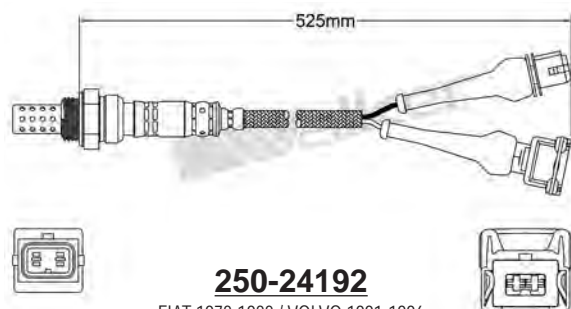

250-24190
FIAT 1994-up / LANCIA 1997-2000
Heated Lambda Sensor