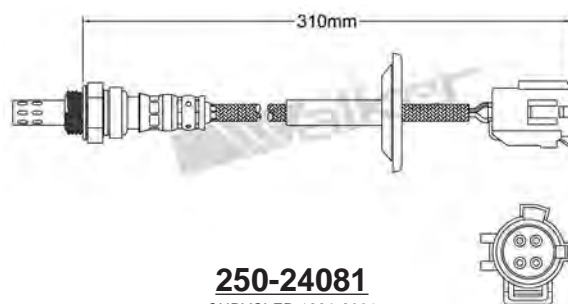

250-24076
JEEP 1992-1999
Heated Lambda Sensor

250-24067
CHEVROLET 2005-up / DAEWOO 1997-up
FORD USA 1995-1998 / MAZDA 1992-up
Heated Lambda Sensor

250-24077
DODGE 2000-2003
Heated Lambda Sensor

250-24068
FIAT 1995-1998 / MAZDA 1991-up
Heated Lambda Sensor