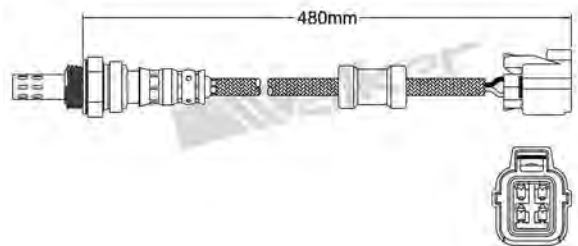

250-24330
LADA 1988-up
Heated Lambda Sensor

250-24338
SUBARU 1995-2003 / SUZUKI 1988-up
Heated Lambda Sensor

250-24331
TOYOTA 2000-2003
Heated Lambda Sensor

250-24341
KIA 1998-up
Heated Lambda Sensor

250-24333
SUZUKI 1998-up
Heated Lambda Sensor