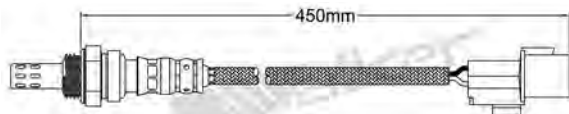

250-24422

HYUNDAI 1998-up / KIA 2001-up
MITSUBISHI 1999-up

Heated Lambda Sensor