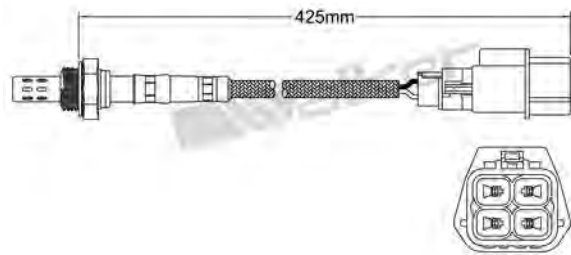

250-24185
PEUGEOT 1991-1995
Heated Lambda Sensor