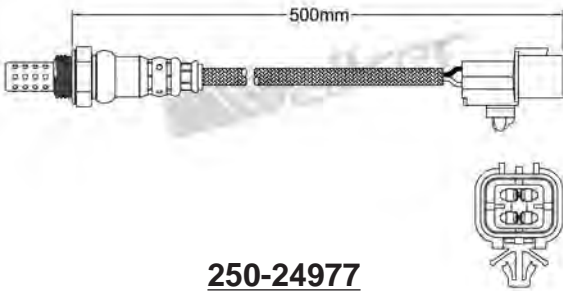

NISSAN 2003-2004 / RENAULT 1997-up
Heated Lambda Sensor

250-24976

FORD 2003-up / VOLVO 2004-up
Heated Lambda Sensor

250-24981

MITSUBISHI 2003-up
Heated Lambda Sensor

250-24977

HYUNDAI 2002-up
Heated Lambda Sensor