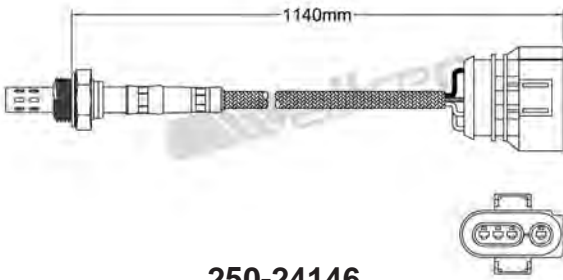

250-24145
ALFA ROMEO 1992-1998
Heated Lambda Sensor