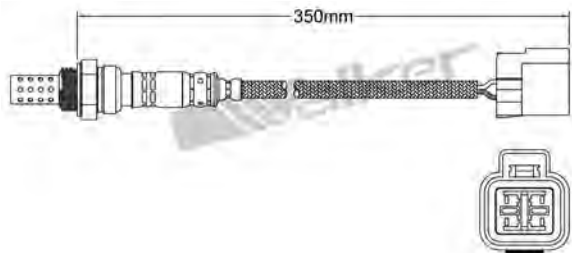

250-24884
SUBARU 2000-2003
Heated Lambda Sensor