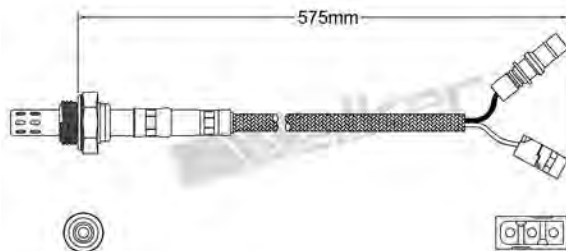

250-24791
MAZDA 2005-up
Heated Lambda Sensor