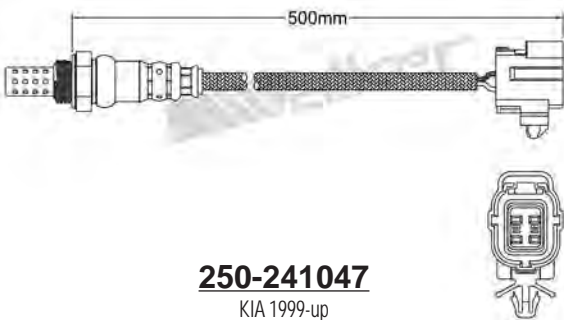

250-241043
MITSUBISHI 2008-up
Heated Lambda Sensor