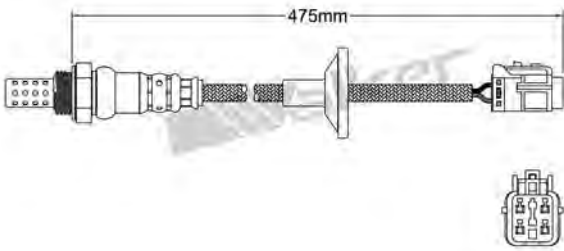

250-241031
MITSUBISHI 2001-2007
Heated Lambda Sensor

250-241039
BMW 2005-up
Heated Lambda Sensor

250-241040
KIA 2008-up
Heated Lambda Sensor

250-241050
MITSUBISHI 2007-up
Heated Lambda Sensor

250-241043
MITSUBISHI 2008-up
Heated Lambda Sensor