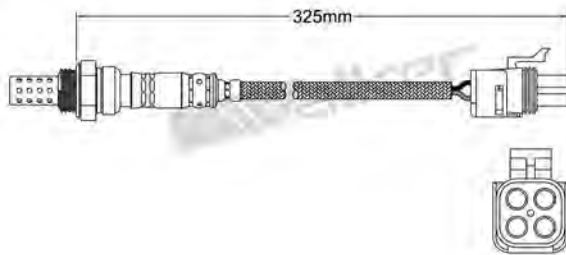

250-24829
RENAULT 1995-2000
Heated Lambda Sensor