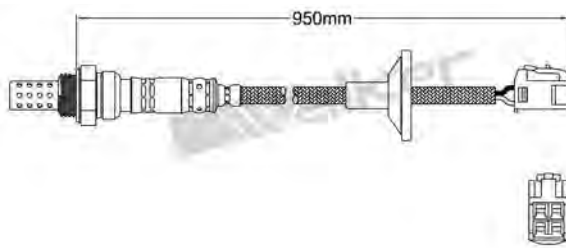

250-24854
PORSCHE 2009-up
Heated Lambda Sensor