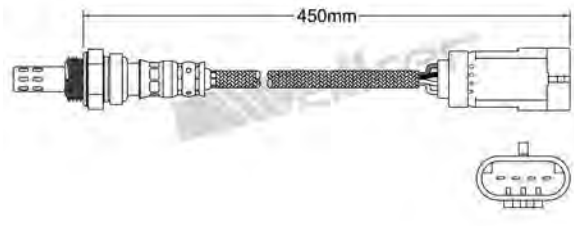

250-24971

RENAULT 2004-up
Heated Lambda Sensor