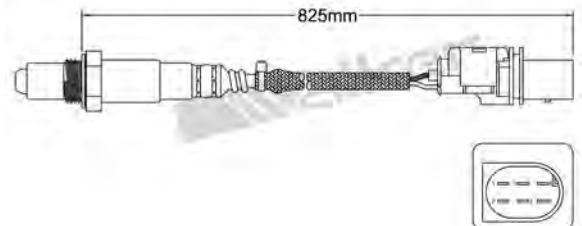

250-25044
BMW 2003-up / CITROEN 2008-up
MINI 2007-up / PEUGEOT 2006-up
Linear Wideband Sensor