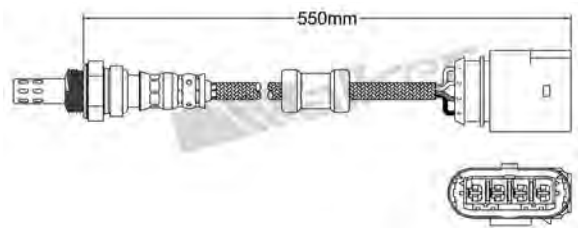

250-24939
FORD 2008-up
Heated Lambda Sensor