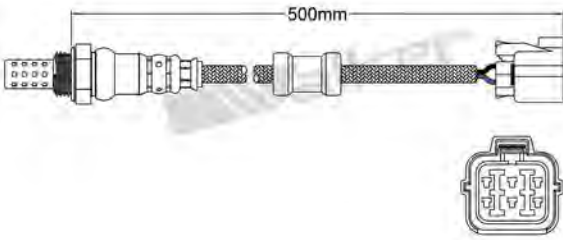

250-24748
CITROEN 1996-up / FERRARI 1999-up
FIAT 1998-2006 / LANCIA 1998-up
PEUGEOT 1998-up / VOLVO 2002-2004
Heated Lambda Sensor