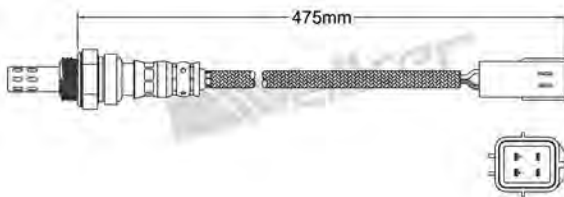

250-24740
KIA 2006-up
Heated Lambda Sensor

250-24751
CITROEN 2008-up / MITSUBISHI 2010-up
PEUGEOT 2008-up
Heated Lambda Sensor

250-24741
NISSAN 2005-up / RENAULT 2008-up
Heated Lambda Sensor

250-24752
MERCEDES 2006-up
Heated Lambda Sensor