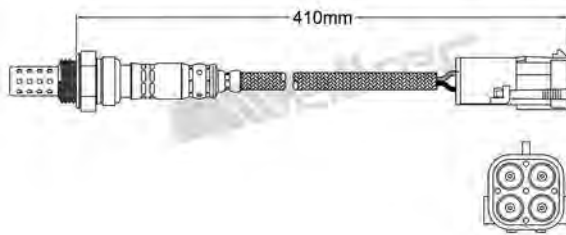

250-24840
LEXUS 1997-2005
Heated Lambda Sensor

250-24832
LADA 1996-up
Heated Lambda Sensor

250-24841
CITROEN 1996-up / FIAT 2002-2006
LANCIA 2002-2005 / PEUGEOT 1996-up
RENAULT 2000-up / SAAB 2004-up
Heated Lambda Sensor