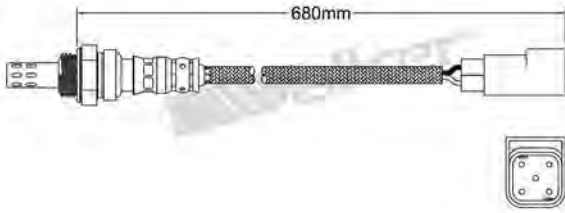

250-24004
DODGE 1995-1996
Heated Lambda Sensor