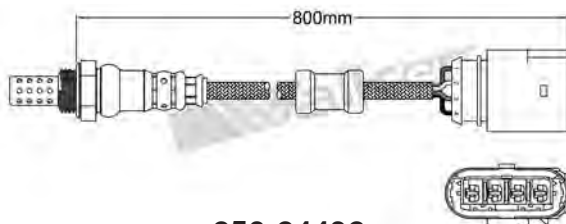

250-24431
AUDI 2003-2006 / SEAT 1999-up
SKODA 1999-2007 / VOLKSWAGEN 1998-up
Heated Lambda Sensor