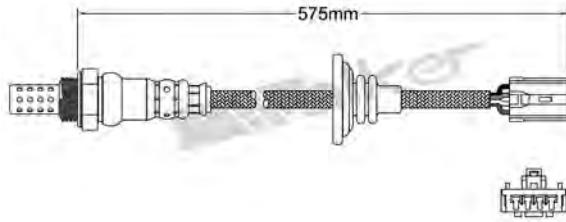

250-24788
OPEL 1998-2001
Heated Lambda Sensor

250-24782
MAZDA 2009-up
Heated Lambda Sensor

250-24789
CHEVROLET 2005-up
Heated Lambda Sensor

250-24790
VOLVO 2000-2004
Heated Lambda Sensor

250-24797
SEAT 2004-up / SKODA 2004-up
VOLKSWAGEN 2001-2007
Heated Lambda Sensor