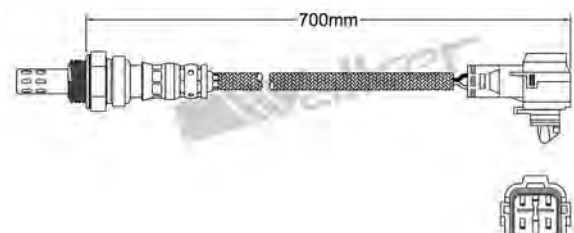

250-241024
OPEL 1997-2000 / VAUXHALL 1997-2000
Heated Lambda Sensor