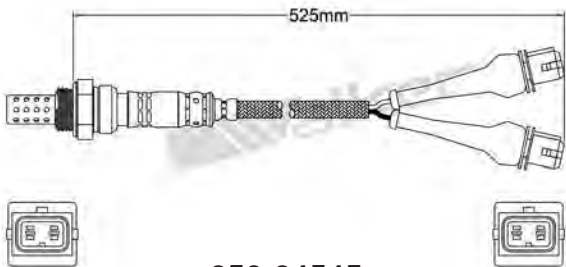

250-24543
VOLVO 1997-2000
Heated Lambda Sensor