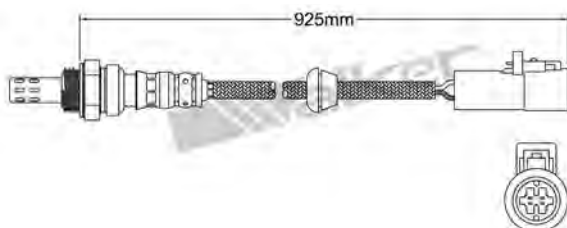

250-24902
TOYOTA 2002-up
Heated Lambda Sensor