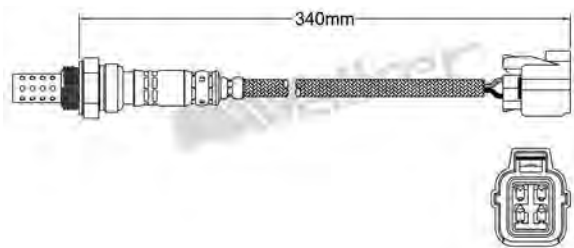

250-24613
BMW 1987-1996
Heated Lambda Sensor