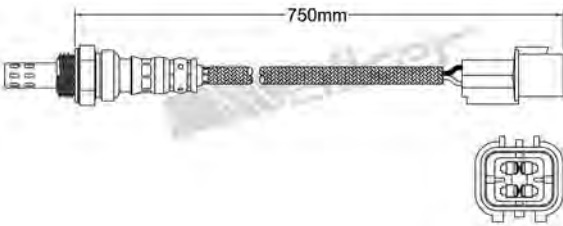

250-24687
HYUNDAI 2005-up / KIA 2006-up
Heated Lambda Sensor

250-24695
ALFA ROMEO 1998-up / FIAT 1998-up
LANCIA 1996-up
Heated Lambda Sensor

250-24688
HYUNDAI 2005-up / KIA 2006-up
Heated Lambda Sensor

250-24696
ALFA ROMEO 2000-up
Heated Lambda Sensor