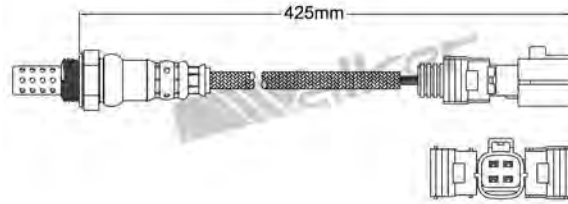

250-24923

TOYOTA 2007-up
Heated Lambda Sensor