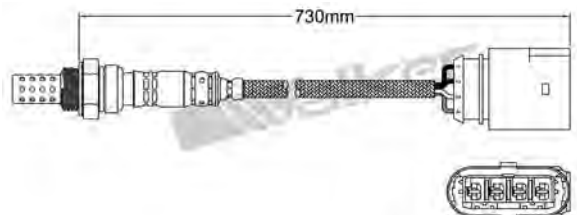

250-24560

AUDI 1997-1998 / SEAT 1997-1999
SKODA 1997-2004 / VOLKSWAGEN 1997-2000
Heated Lambda Sensor

250-24568

DACIA 2004-up / NISSAN 2003-2006
RENAULT 1998-up
Heated Lambda Sensor

250-24563

CITROEN 1994-1999 / PEUGEOT 1994-1999
Heated Lambda Sensor