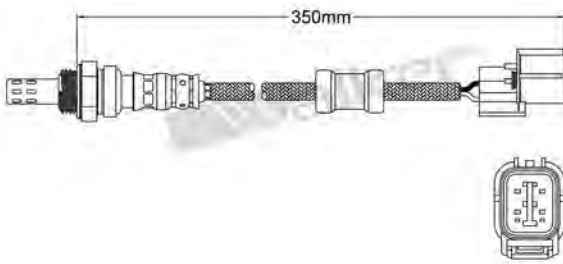

250-24463
MERCEDES 1997-2002
Heated Lambda Sensor

250-24469
CHRYSLER 2003-up / MERCEDES 1996-up
SMART 1998-2004
Heated Lambda Sensor

250-24470
CHEVROLET 2007-up
Heated Lambda Sensor

250-24480
MG 2001-up / ROVER 1999-up
Heated Lambda Sensor