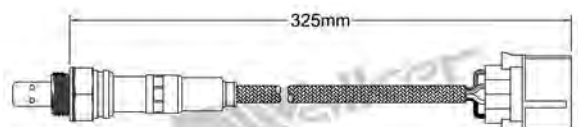

250-241067
HYUNDAI 1999-2006
Heated Lambda Sensor