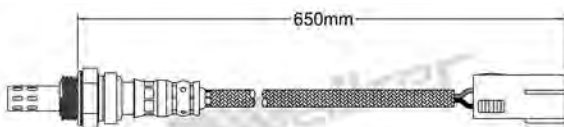

250-24767
AUDI 2006-up
Heated Lambda Sensor

250-24773
OPEL 2008-up / VAUXHALL 2008-up
Heated Lambda Sensor

250-24768
KIA 2004-up
Heated Lambda Sensor

250-24775
MINI 2001-2006
Heated Lambda Sensor

250-24769
MAZDA 2005-up
Heated Lambda Sensor