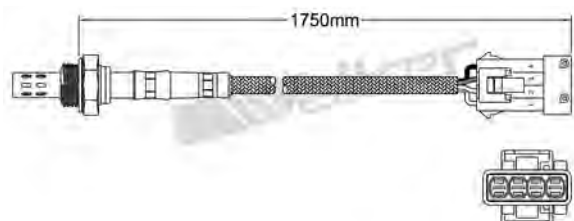

250-24176
TOYOTA 2002-up
Heated Lambda Sensor