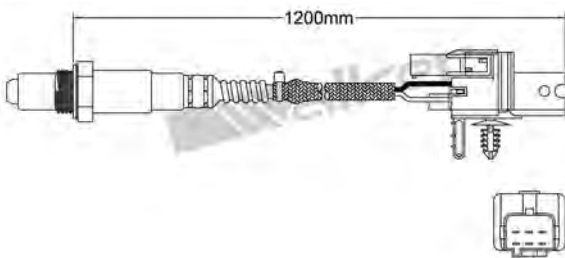

250-25006

VOLVO 1998-up
Linear Wideband Sensor