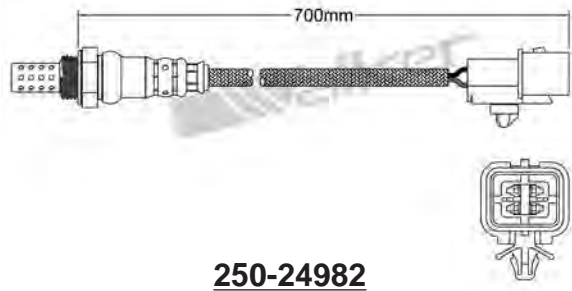

NISSAN 2003-2004 / RENAULT 1997-up
Heated Lambda Sensor

250-24976

FORD 2003-up / VOLVO 2004-up
Heated Lambda Sensor

250-24981

MITSUBISHI 2003-up
Heated Lambda Sensor

250-24977

HYUNDAI 2002-up
Heated Lambda Sensor