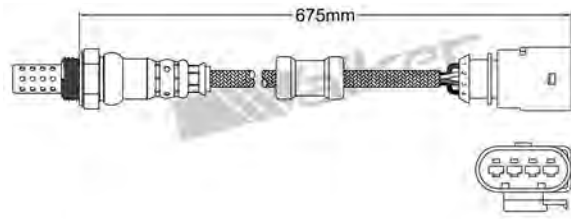

250-24954
AUDI 2003-up / SKODA 2008-up
VOLKSWAGEN 2003-up
Heated Lambda Sensor