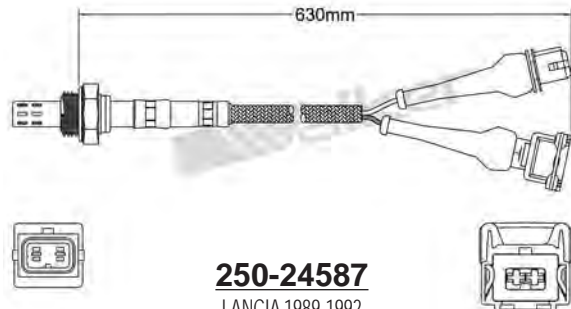

250-24585
OPEL 2001-up / RENAULT 1997-up
Heated Lambda Sensor