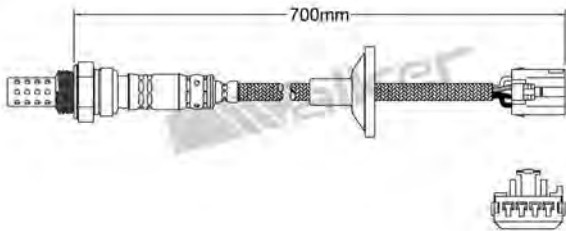

250-24918

TOYOTA 2000-up
Heated Lambda Sensor