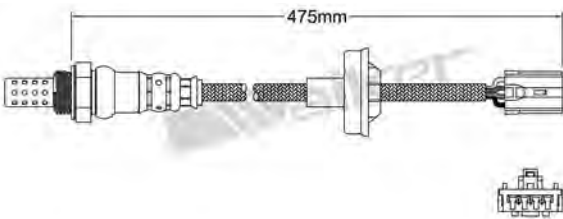

250-24982

HYUNDAI 2006-up / KIA 2006-up
Heated Lambda Sensor

250-24978

MAZDA 1999-2005
Heated Lambda Sensor

250-24984

ALFA ROMEO 2005-2011 / FIAT 2005-up
OPEL 1999-up / VAUXHALL 1999-up
Heated Lambda Sensor