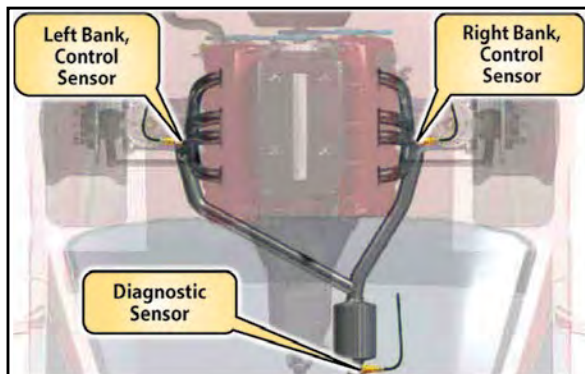

CATALOGUE GUIDE

HOW TO USE THIS CATALOGUE

The Walker lambda sensor catalogue contains five reference sections including:

PROGRAM GUIDE:

The Program Guide contains a complete direct fit part number listing and information relevant to the design of that part. The universal cross-reference is also part of this guide.

BUYER'S GUIDE:

The Universal and Direct Fit Buyer's Guide contains lambda sensor technical line drawings that include the length of the sensor in millimeters.

APPLICATION GUIDE:

The Application Guide is consolidated by make, model year, engine size, etc. Specific vehicle information is required including engine type and location of the lambda sensor. The illustrations below should assist with terms, determining engine type and typical locations related to common engine mounting configurations.

V6 & V8 IN-LINE *