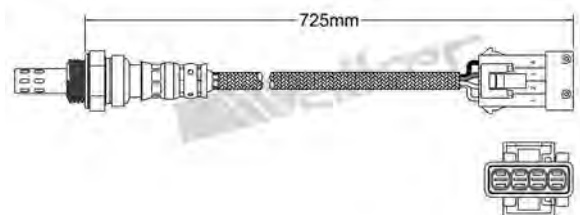

250-24841
CITROEN 1996-up / FIAT 2002-2006
LANCIA 2002-2005 / PEUGEOT 1996-up
RENAULT 2000-up / SAAB 2004-up
Heated Lambda Sensor