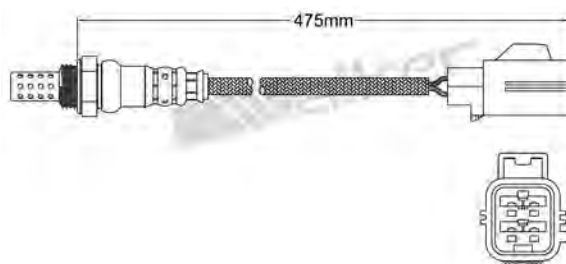

250-241054
AUDI 2007-up / SEAT 2007-up
VOLKSWAGEN 2007-2010
Heated Lambda Sensor

250-241049
MITSUBISHI 2007-2010
Heated Lambda Sensor

250-241055
LAND ROVER 2011-up
Heated Lambda Sensor

250-241056
CITROEN 2008-up / MITSUBISHI 2010-up
PEUGEOT 2008-up
Heated Lambda Sensor