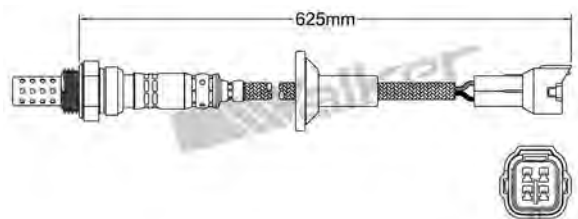

250-24906
TOYOTA 2003-up
Heated Lambda Sensor