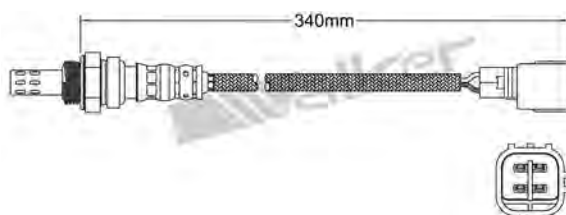

250-24531
FIAT 1996-up / LANCIA 1996-2006
Heated Lambda Sensor