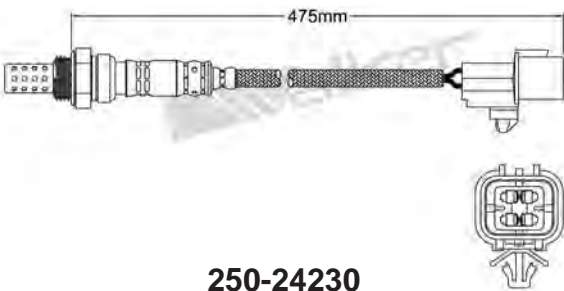

250-24213
LEXUS 2005-up
Heated Lambda Sensor

250-24228
MITSUBISHI 1992-1998
Heated Lambda Sensor

250-24229
MITSUBISHI 1992-up
Heated Lambda Sensor

250-24234
MITSUBISHI 1998-2000
Heated Lambda Sensor

250-24230
MITSUBISHI 1990-2006 / VOLVO 1998-2004
Heated Lambda Sensor