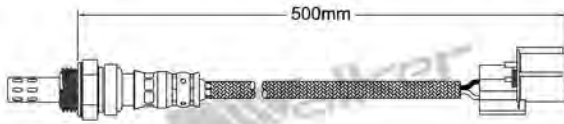

250-24764
HONDA 2004-2009
Heated Lambda Sensor