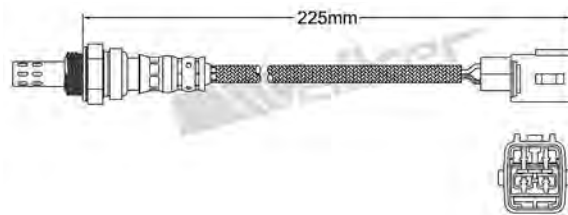

250-24927

TOYOTA 2002-up
Heated Lambda Sensor