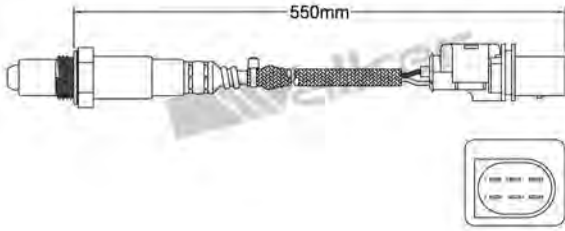

250-25043
BMW 2005-2007 / MERCEDES 2004-up
Linear Wideband Sensor