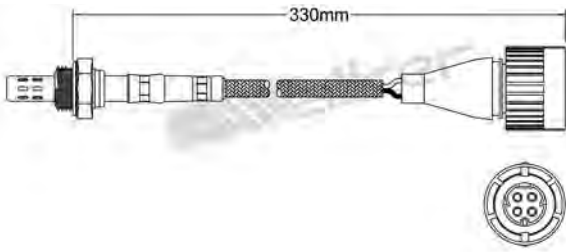

250-24602
HONDA 1997-1998
Heated Lambda Sensor