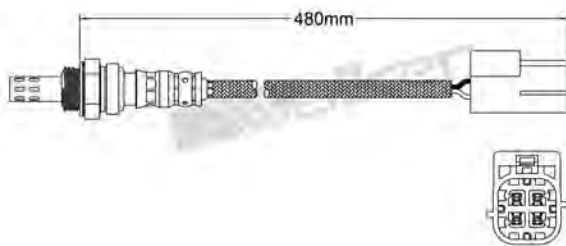

250-24400
CITROEN 1997-1998 / HONDA 1990-1993
MAZDA 1995-2003 / OPEL 2000-up
ROVER 1993-1999 / SAAB 2004-up
SUZUKI 1995-2002 / VAUXHALL 2000-up
VOLKSWAGEN 1999-2000
Heated Lambda Sensor

250-24408
VOLVO 1997-2002
Heated Lambda Sensor