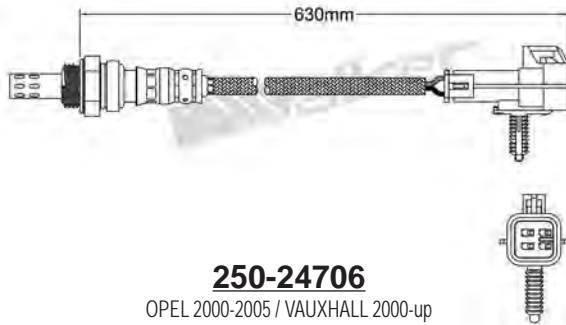

250-24706

OPEL 2000-2005 / VAUXHALL 2000-up
Heated Lambda Sensor