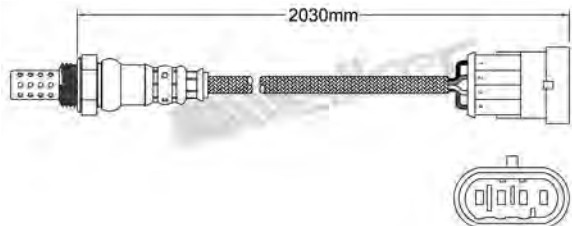

250-24687
HYUNDAI 2005-up / KIA 2006-up
Heated Lambda Sensor

250-24695
ALFA ROMEO 1998-up / FIAT 1998-up
LANCIA 1996-up
Heated Lambda Sensor

250-24688
HYUNDAI 2005-up / KIA 2006-up
Heated Lambda Sensor

250-24696
ALFA ROMEO 2000-up
Heated Lambda Sensor