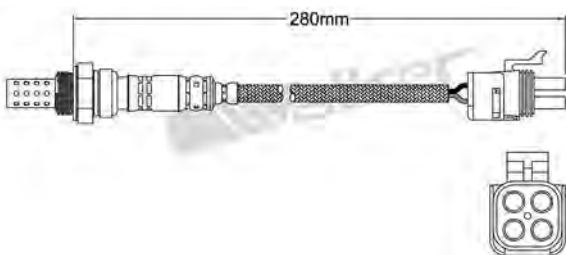

250-24546
MINI 2006-up
PEUGEOT 1995-1997 / SAAB 1995-1998
Heated Lambda Sensor