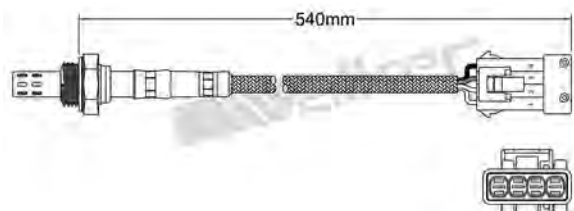

250-24177
SAAB 1998-up / VOLVO 1994-1998
Heated Lambda Sensor