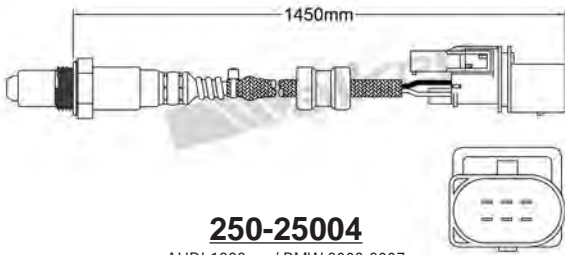

250-25004

AUDI 1998-up / BMW 2003-2007
SEAT 2001-2006 / SKODA 2000-2004
VOLKSWAGEN 1999-up
Linear Wideband Sensor