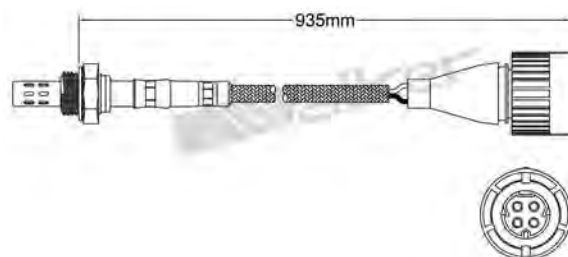

250-24824

BMW 1991-1994
Heated Lambda Sensor