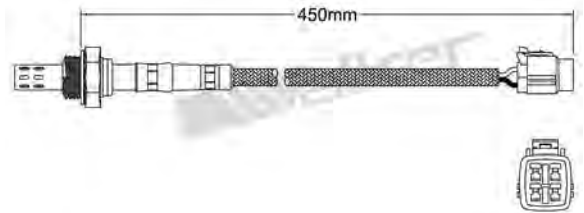

250-23087
NISSAN 1993-2002
Heated Lambda Sensor