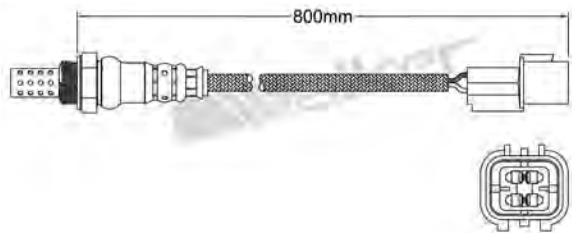

250-24235
MITSUBISHI 1994-up
Heated Lambda Sensor