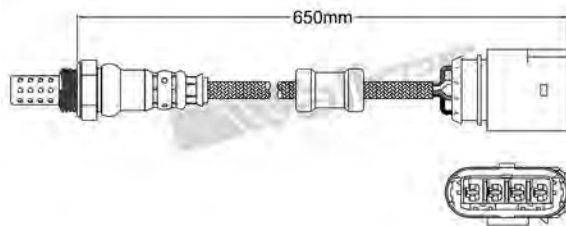

250-24430
AUDI 1998-2002
Heated Lambda Sensor

250-24438
HYUNDAI 2000-up / KIA 2004-up
Heated Lambda Sensor

250-24431
AUDI 2003-2006 / SEAT 1999-up
SKODA 1999-2007 / VOLKSWAGEN 1998-up
Heated Lambda Sensor