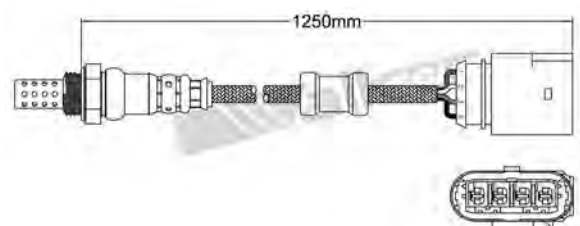

250-24842
SAAB 2002-2003
Heated Lambda Sensor