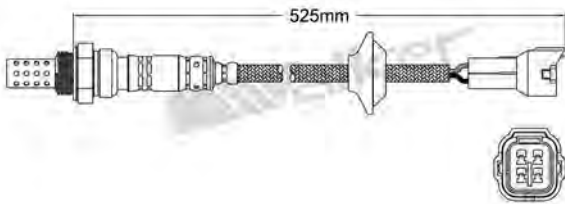

250-24441
HONDA 1997-1999
Heated Lambda Sensor