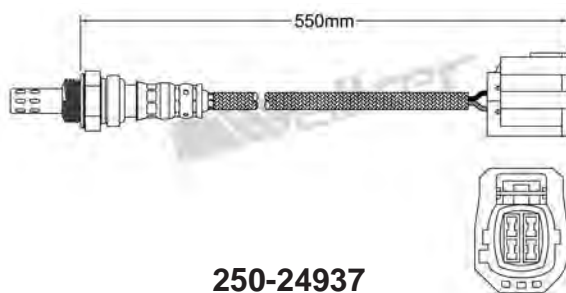

250-24936
CITROEN 1994-up / FIAT 1994-2003
LANCIA 1995-1998 / PEUGEOT 1994-up
Heated Lambda Sensor

250-24941
SEAT 2007-2008 / SKODA 2001-up
VOLKSWAGEN 2002-up
Heated Lambda Sensor

250-24937
MAZDA 2005-up
Heated Lambda Sensor