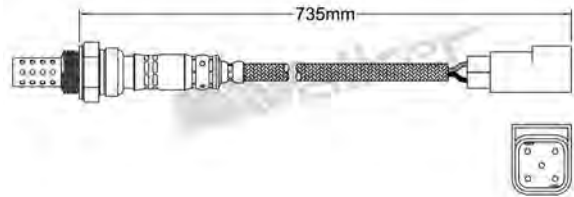

250-24551
MERCEDES 1995-2002
Heated Lambda Sensor