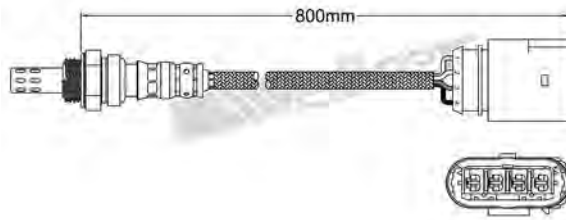

250-241031
MITSUBISHI 2001-2007
Heated Lambda Sensor

250-241039
BMW 2005-up
Heated Lambda Sensor

250-241040
KIA 2008-up
Heated Lambda Sensor

250-241050
MITSUBISHI 2007-up
Heated Lambda Sensor

250-241043
MITSUBISHI 2008-up
Heated Lambda Sensor