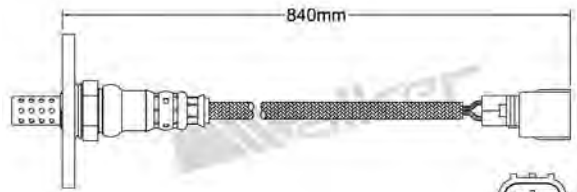

250-24271

MAZDA 2002-up
Heated Lambda Sensor

250-24280

HYUNDAI 1992-1998
Heated Lambda Sensor

250-24281
TOYOTA 1989-1992
Heated Lambda Sensor

250-24288
TOYOTA 1993-1996
Heated Lambda Sensor

250-24282
TOYOTA 1999-2005
Heated Lambda Sensor