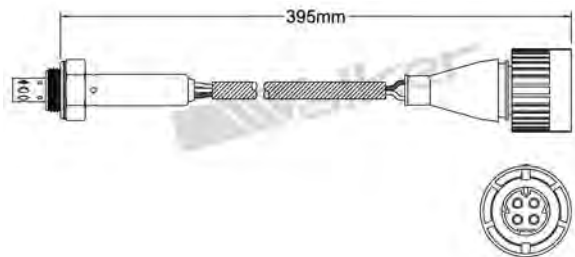

250-24798
HONDA 2006-up
Heated Lambda Sensor