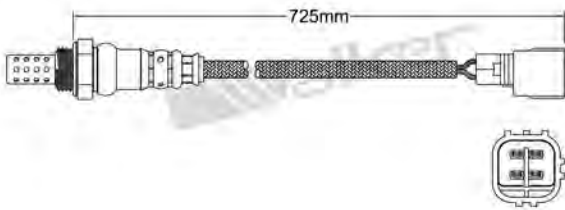

250-24858
FORD 1999-up
Heated Lambda Sensor

250-24870
LEXUS 2008-up / TOYOTA 2009-up
Heated Lambda Sensor

250-24872
MAZDA 2009-up
Heated Lambda Sensor

250-24878
HYUNDAI 2010-up / KIA 2009-up
Heated Lambda Sensor