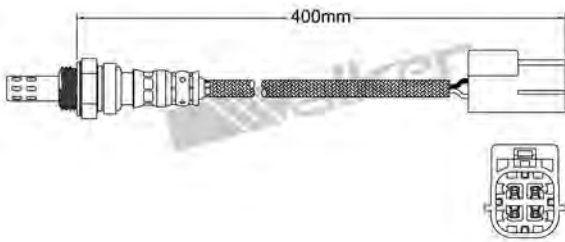

250-24168
TOYOTA 2000-2001
Heated Lambda Sensor

250-24178
CITROEN 1993-up / PEUGEOT 1995-up
PORSCHE 1995-2005 / VOLVO 1991-1996
Heated Lambda Sensor

250-24180
MERCEDES 1993-2006
Heated Lambda Sensor

250-24185
PEUGEOT 1991-1995
Heated Lambda Sensor