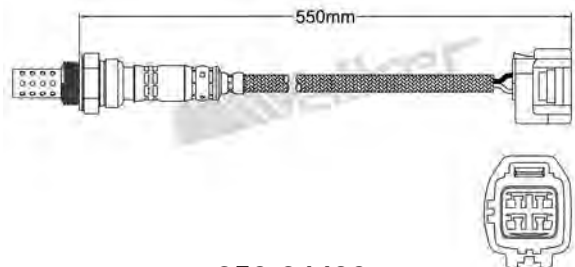

250-24430
AUDI 1998-2002
Heated Lambda Sensor

250-24438
HYUNDAI 2000-up / KIA 2004-up
Heated Lambda Sensor

250-24431
AUDI 2003-2006 / SEAT 1999-up
SKODA 1999-2007 / VOLKSWAGEN 1998-up
Heated Lambda Sensor