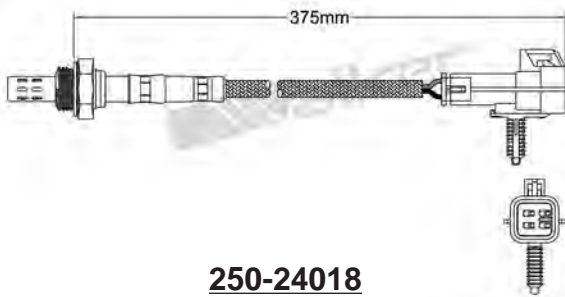

250-24016
FORD 1990-2000
Heated Lambda Sensor