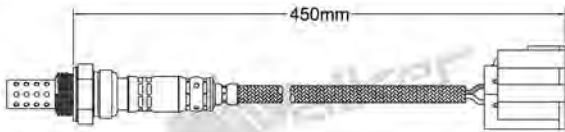

250-24725

MAZDA 2005-up
Heated Lambda Sensor