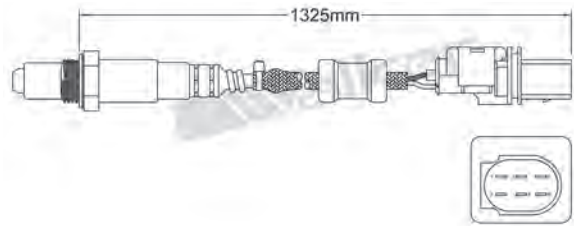

250-25036
VOLKSWAGEN 2001-up
Linear Wideband Sensor