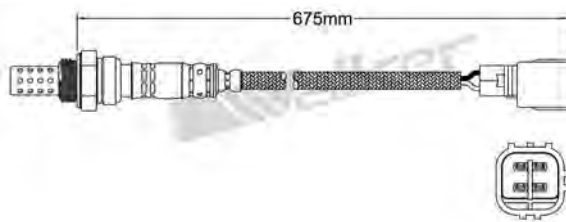

250-24969

TOYOTA 2000-up
Heated Lambda Sensor