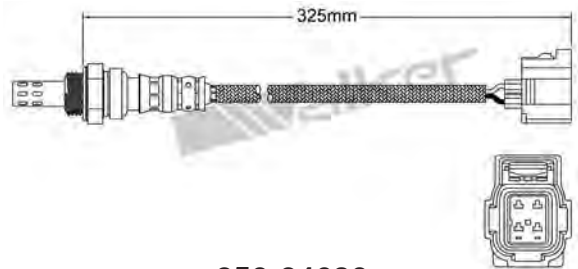

250-24669
AUDI 2004-up
Heated Lambda Sensor

250-24675
CHRYSLER 2004-up / MERCEDES 2004-up
Heated Lambda Sensor

250-24670
AUDI 2004-up
Heated Lambda Sensor

250-24676
MAZDA 2003-up
Heated Lambda Sensor

250-24671
AUDI 2004-up / PORSCHE 2006-2010
SEAT 2007-up / SKODA 2007-2009
VOLKSWAGEN 2005-up
Heated Lambda Sensor