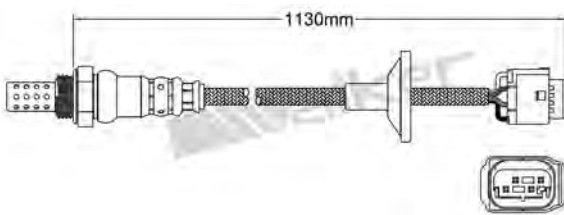

250-24565

MG 2001-up / ROVER 1999-2004
Heated Lambda Sensor