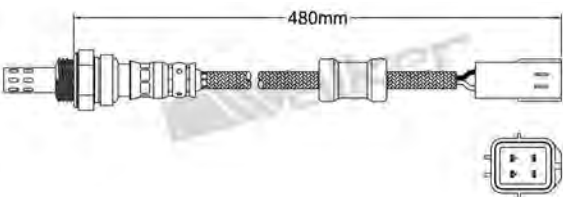

250-24066
SEAT 1993-1996 / SKODA 1993-2001
VOLKSWAGEN 1991-2003
Heated Lambda Sensor