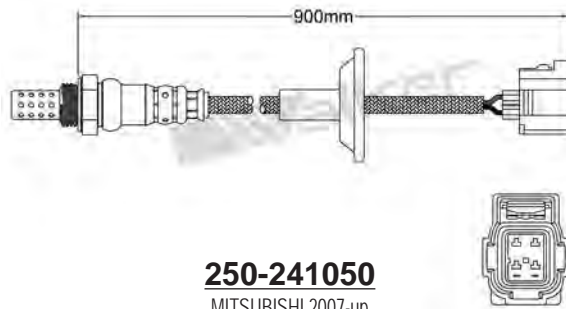

250-241031
MITSUBISHI 2001-2007
Heated Lambda Sensor

250-241039
BMW 2005-up
Heated Lambda Sensor

250-241040
KIA 2008-up
Heated Lambda Sensor

250-241050
MITSUBISHI 2007-up
Heated Lambda Sensor

250-241043
MITSUBISHI 2008-up
Heated Lambda Sensor