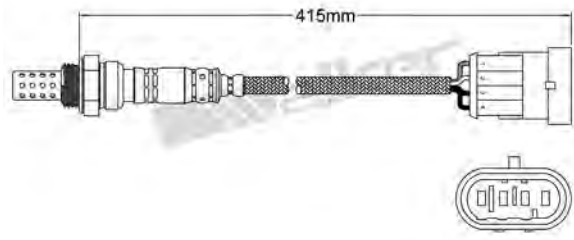

250-24552
FORD 1990-2002
Heated Lambda Sensor