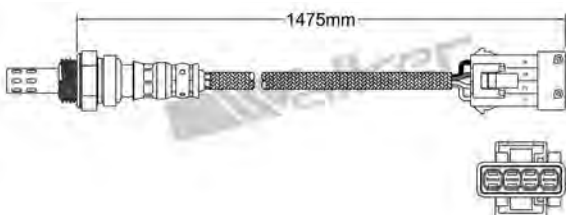

250-24920

OPEL 2003-2004 / VAUXHALL 2003-2004
Heated Lambda Sensor