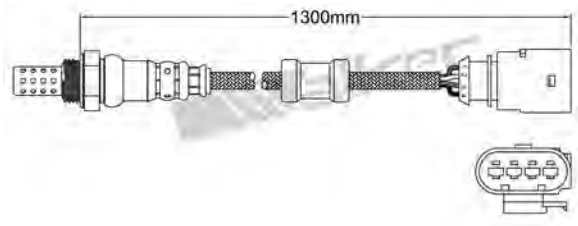

250-24707

HYUNDAI 2005-up
Heated Lambda Sensor

250-24717

AUDI 2003-up / SEAT 2004-up
SKODA 2004-2008 / VOLKSWAGEN 2003-up
Heated Lambda Sensor

250-24710

CITROEN 2005-up / PEUGEOT 2005-up
TOYOTA 2002-up
Heated Lambda Sensor