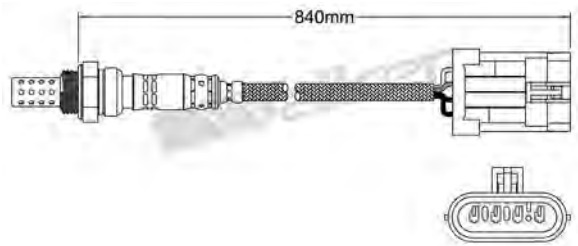

250-24404
TOYOTA 2000-up
Heated Lambda Sensor