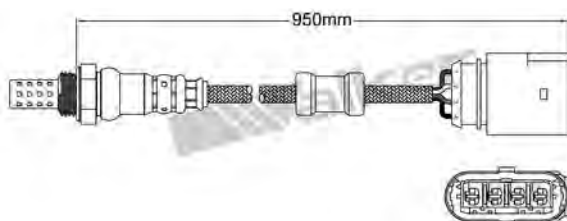

250-24493
AUDI 2000-up / SEAT 2001-2004
VOLKSWAGEN 1999-2006
Heated Lambda Sensor

250-24498
LAND ROVER 1994-2002
Heated Lambda Sensor

250-24494
AUDI 2002-up / VOLKSWAGEN 2000-up
Heated Lambda Sensor

250-24501
TOYOTA 1992-1995
Heated Lambda Sensor