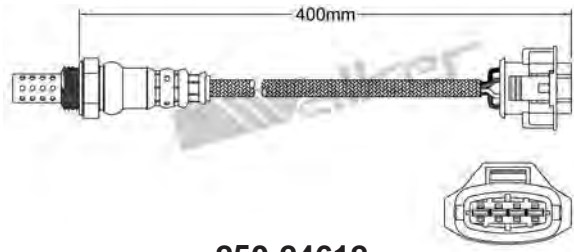

250-24611
BMW 1994-up / LAND ROVER 2002-2009
Heated Lambda Sensor