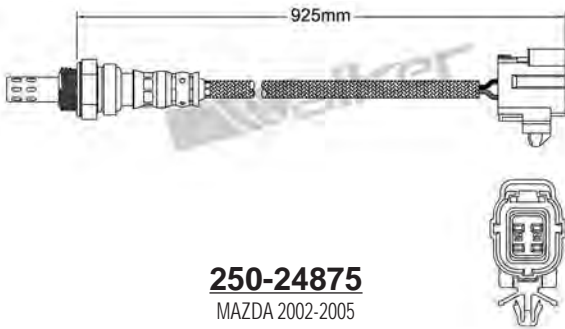

250-24874
TOYOTA 2001-up
Heated Lambda Sensor