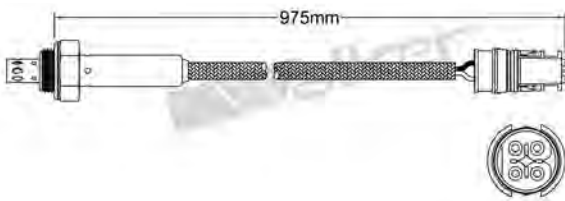

250-24874
TOYOTA 2001-up
Heated Lambda Sensor

250-24884
SUBARU 2000-2003
Heated Lambda Sensor

250-24875
MAZDA 2002-2005
Heated Lambda Sensor

250-24885
MITSUBISHI 2000-2004
Heated Lambda Sensor

250-24876
BMW 1994-1995
Heated Lambda Sensor