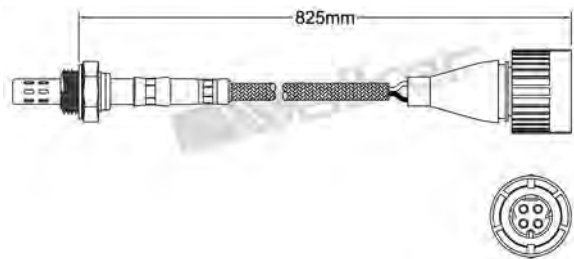

250-24015
FORD 1989-up / MAZDA 1996-2000
MERCEDES 1990-1993
Heated Lambda Sensor

250-24016
FORD 1990-2000
Heated Lambda Sensor

250-24024
BMW 1982-1996
Heated Lambda Sensor

250-24018
OPEL 2002-2005
Heated Lambda Sensor