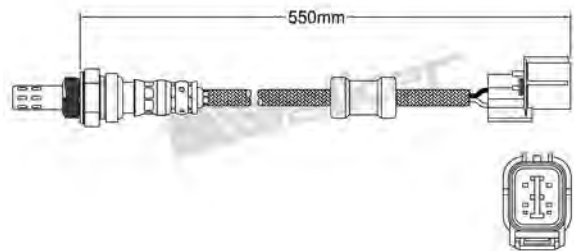

250-24777
TOYOTA 2002-up
Heated Lambda Sensor

250-24778
VOLVO 1995-2004
Heated Lambda Sensor

250-24783
HYUNDAI 2003-up / KIA 2004-up
Heated Lambda Sensor

250-24779
HYUNDAI 2000-up / KIA 2004-up
Heated Lambda Sensor