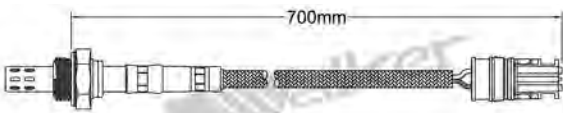

250-24411

BMW 2000-up / MERCEDES 1997-2002

Heated Lambda Sensor