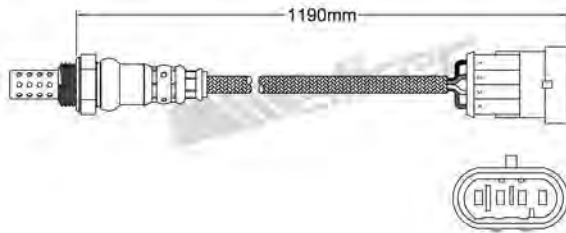

250-24699
AUDI 2003-up / PORSCHE 2006-2010
SEAT 2005-up / SKODA 2002-2008
VOLKSWAGEN 2003-up
Heated Lambda Sensor

250-24701

FORD 1998-up / FORD USA 1998-2000
VOLVO 2006-up
Heated Lambda Sensor

250-24712

PORSCHE 2004-up
Heated Lambda Sensor