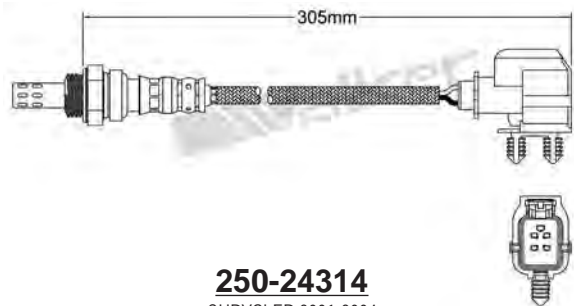

FORD 1994-up / MAZDA 2000-up
Heated Lambda Sensor

250-24311

ALFA ROMEO 2000-up
Heated Lambda Sensor

250-24305

DAIHATSU 2000-up / LEXUS 1997-2004
TOYOTA 2000-up
Heated Lambda Sensor

250-24314

CHRYSLER 2001-2004
Heated Lambda Sensor