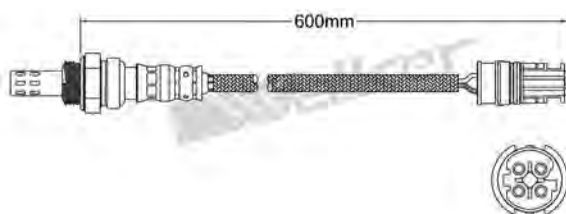

CHEVROLET 2005-up / DAEWOO 2002-2005
Heated Lambda Sensor

250-24969

TOYOTA 2000-up
Heated Lambda Sensor

250-24974

TOYOTA 1994-2000
Heated Lambda Sensor

250-24970

BMW 2004-2011
Heated Lambda Sensor

250-24975