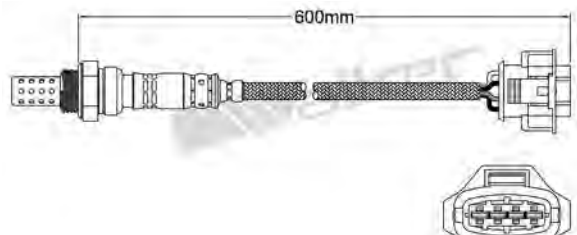

250-24571

OPEL 1999-2003 / VAUXHALL 1999-up
Heated Lambda Sensor