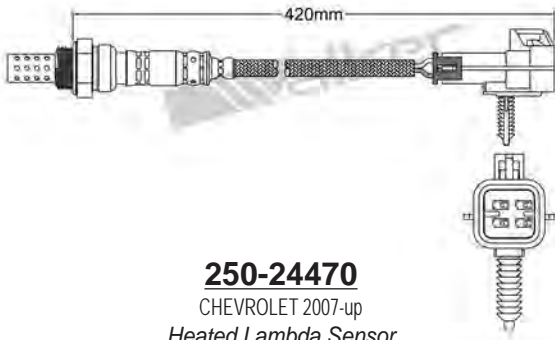

250-24463
MERCEDES 1997-2002
Heated Lambda Sensor