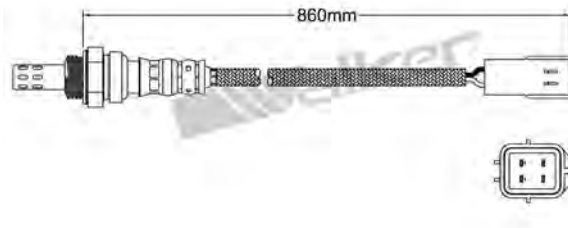

250-24818

FIAT 1995-up / LANCIA 1995-1999
Heated Lambda Sensor