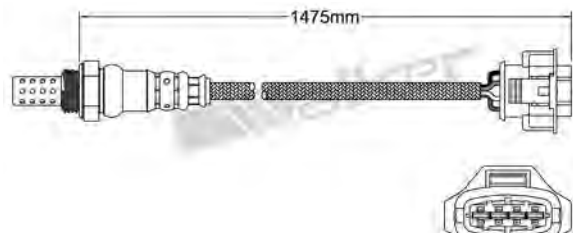

250-24846
OPEL 2006-up / VAUXHALL 2006-up
Heated Lambda Sensor

250-24851
CHEVROLET 2005-up
Heated Lambda Sensor

250-24847
OPEL 2006-up
Heated Lambda Sensor

250-24852
SUZUKI 2001-up
Heated Lambda Sensor

250-24848
FIAT 2005-2006
Heated Lambda Sensor