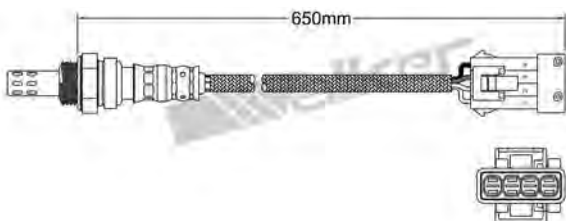

250-24545
PEUGEOT 1987-1998
Heated Lambda Sensor