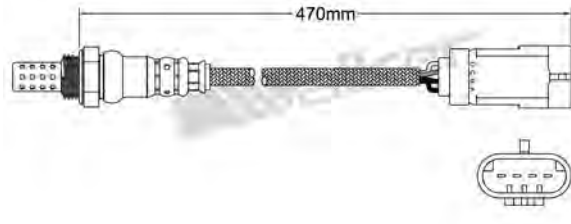

250-24576
SEAT 1999-2003 / VOLKSWAGEN 1999-2003
Heated Lambda Sensor

250-24584
HYUNDAI 1995-1996
Heated Lambda Sensor

250-24577
AUDI 2002-up / VOLKSWAGEN 1999-2005
Heated Lambda Sensor

250-24585
OPEL 2001-up / RENAULT 1997-up
Heated Lambda Sensor