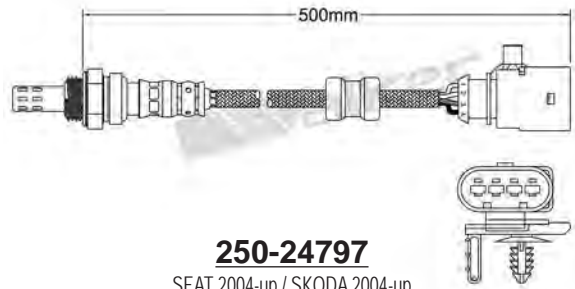

250-24788
OPEL 1998-2001
Heated Lambda Sensor

250-24782
MAZDA 2009-up
Heated Lambda Sensor

250-24789
CHEVROLET 2005-up
Heated Lambda Sensor

250-24790
VOLVO 2000-2004
Heated Lambda Sensor

250-24797
SEAT 2004-up / SKODA 2004-up
VOLKSWAGEN 2001-2007
Heated Lambda Sensor