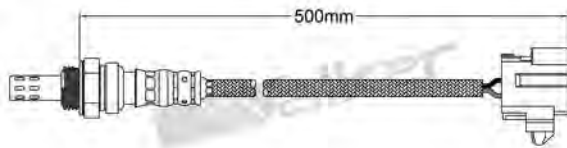

250-24368
HYUNDAI 1996-up / KIA 2001-up
MITSUBISHI 1999-up
Heated Lambda Sensor