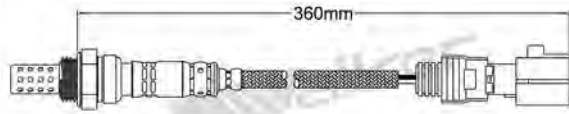

MERCEDES 1997-2002

Heated Lambda Sensor

250-24412

MERCEDES 1995-2003

Heated Lambda Sensor

250-24420

LEXUS 2003-2008 / TOYOTA 2001-up

Heated Lambda Sensor