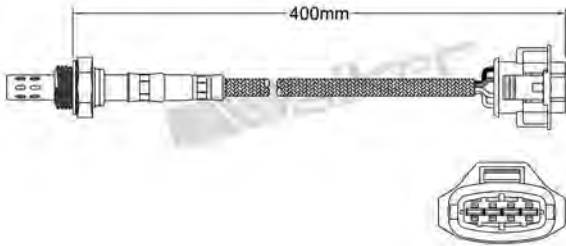

250-24630
MITSUBISHI 1993-2005
Heated Lambda Sensor