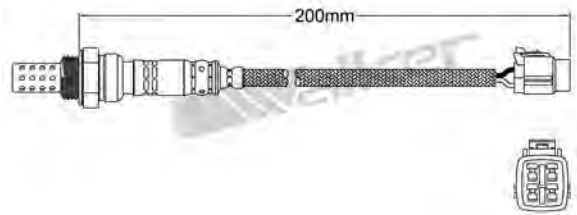

250-241032
FIAT 2005-up / VAUXHALL 2002-2005
Heated Lambda Sensor