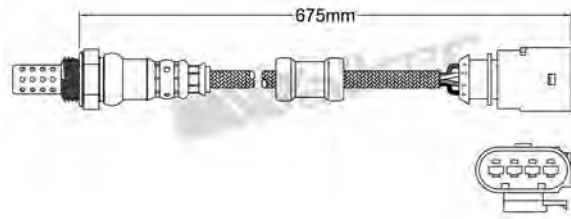

250-24953
AUDI 2005-up / SEAT 2006-up
SKODA 2006-up / VOLKSWAGEN 2006-up
Heated Lambda Sensor

250-24945
CHRYSLER 1994-2000
Heated Lambda Sensor

250-24954
AUDI 2003-up / SKODA 2008-up
VOLKSWAGEN 2003-up
Heated Lambda Sensor