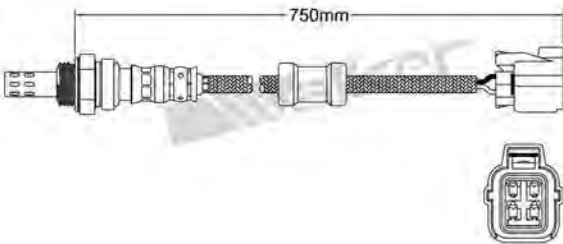

250-24754
HONDA 2005-2007
Heated Lambda Sensor

250-24759
HONDA 2002
Heated Lambda Sensor

250-24755
AUDI 2006-up / SEAT 2007-up
SKODA 2007-up
Heated Lambda Sensor

250-24760
HONDA 2002-up
Heated Lambda Sensor