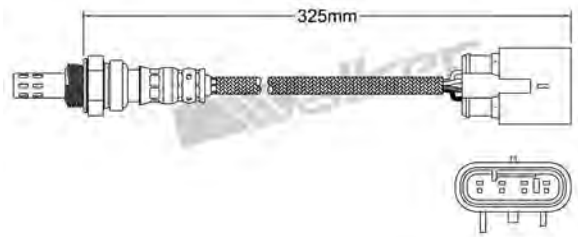

250-241002
AUDI 2000-2005
Heated Lambda Sensor