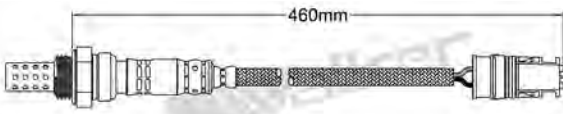

250-24412

MERCEDES 1995-2003

Heated Lambda Sensor