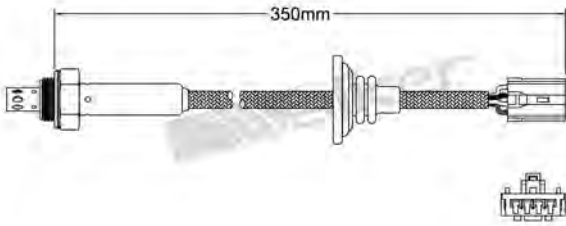

250-24769
MAZDA 2005-up
Heated Lambda Sensor