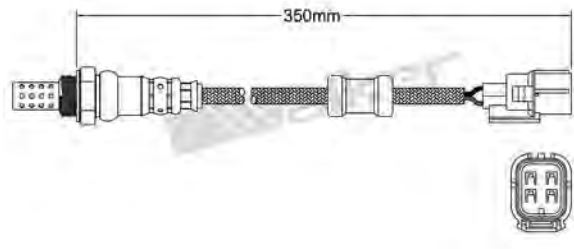

250-24784
HONDA 1999-2004
Heated Lambda Sensor