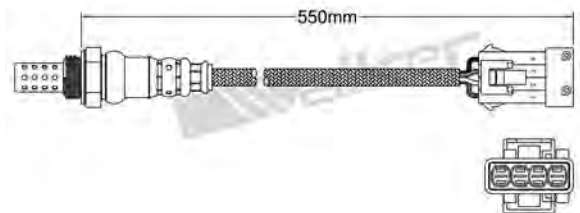

250-24840
LEXUS 1997-2005
Heated Lambda Sensor

250-24832
LADA 1996-up
Heated Lambda Sensor

250-24841
CITROEN 1996-up / FIAT 2002-2006
LANCIA 2002-2005 / PEUGEOT 1996-up
RENAULT 2000-up / SAAB 2004-up
Heated Lambda Sensor