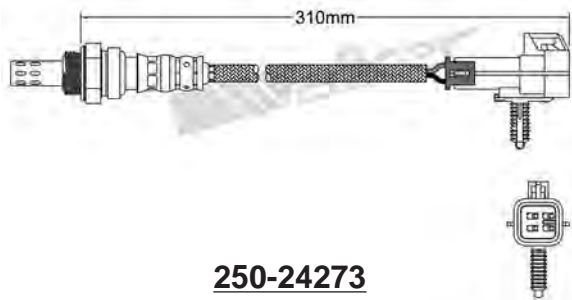

250-24273

FIAT 2005-up / VAUXHALL 2002-2005
Heated Lambda Sensor