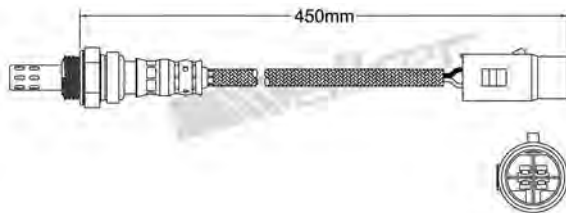

250-24083
MITSUBISHI 1995-2003
Heated Lambda Sensor