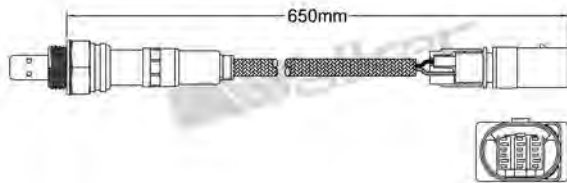

250-25015
AUDI 2006-up / PORSCHE 2004-2006
Linear Wideband Sensor