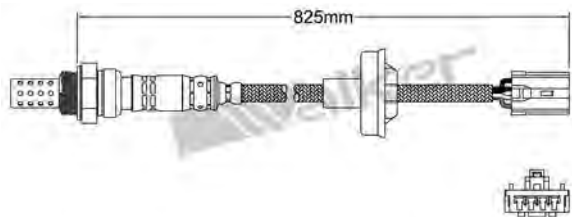

250-24874
TOYOTA 2001-up
Heated Lambda Sensor

250-24884
SUBARU 2000-2003
Heated Lambda Sensor

250-24875
MAZDA 2002-2005
Heated Lambda Sensor

250-24885
MITSUBISHI 2000-2004
Heated Lambda Sensor

250-24876
BMW 1994-1995
Heated Lambda Sensor