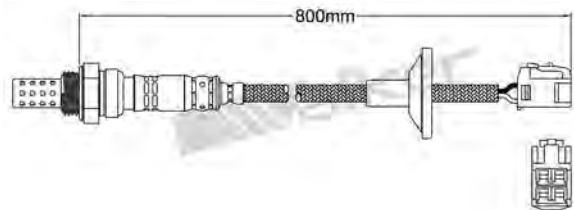

250-24482
VOLVO 2001-up
Heated Lambda Sensor