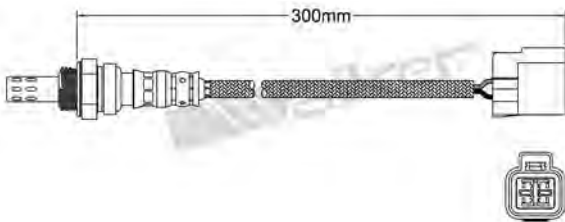

250-24018
OPEL 2002-2005
Heated Lambda Sensor