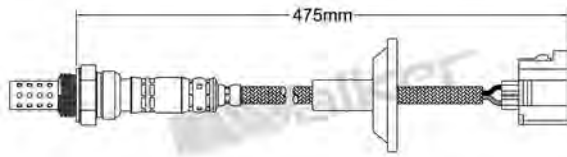

250-241054
AUDI 2007-up / SEAT 2007-up
VOLKSWAGEN 2007-2010
Heated Lambda Sensor

250-241049
MITSUBISHI 2007-2010
Heated Lambda Sensor

250-241055
LAND ROVER 2011-up
Heated Lambda Sensor

250-241056
CITROEN 2008-up / MITSUBISHI 2010-up
PEUGEOT 2008-up
Heated Lambda Sensor