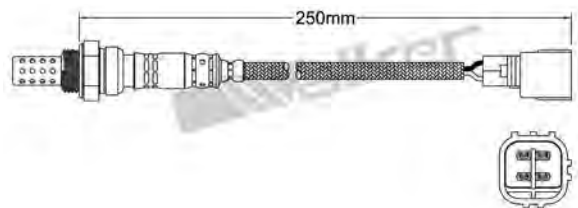

250-24343
HONDA 1998-2002
Heated Lambda Sensor