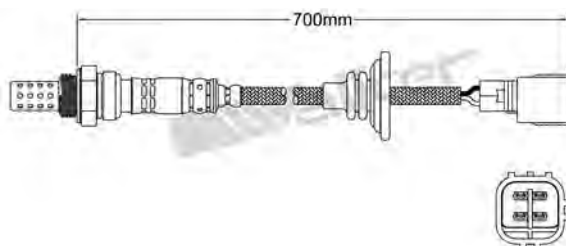

250-24937
MAZDA 2005-up
Heated Lambda Sensor