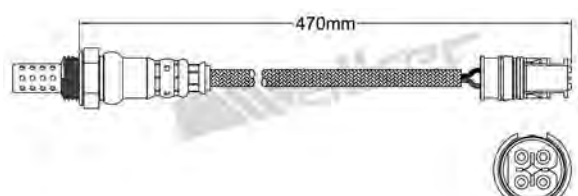

250-24468
MERCEDES 1997-up
Heated Lambda Sensor