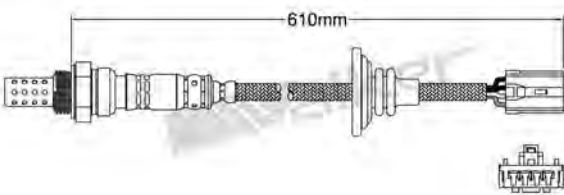

250-24231
MITSUBISHI 1990-2006
Heated Lambda Sensor