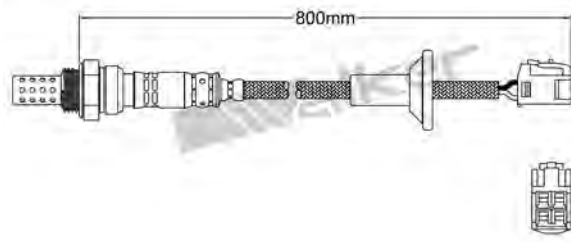

250-24186
NISSAN 1996-2000
Heated Lambda Sensor