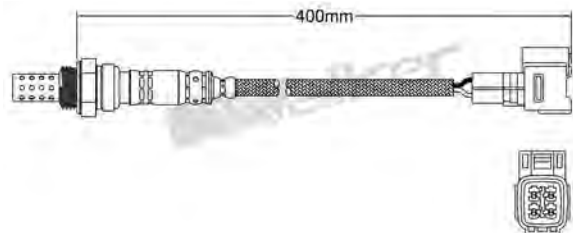

250-24851
CHEVROLET 2005-up
Heated Lambda Sensor