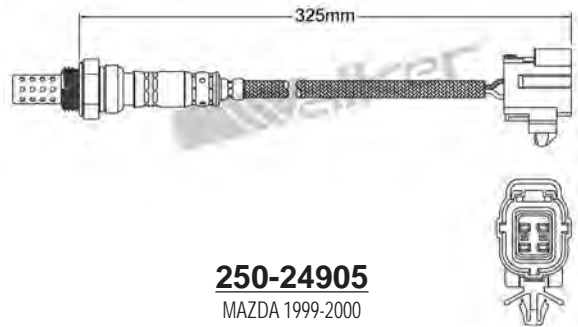

250-24904
MAZDA 2003-up
Heated Lambda Sensor