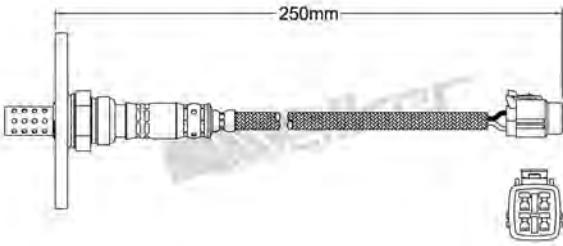

250-24046
BENTLEY 1991-1995
Heated Lambda Sensor

250-24052
TOYOTA 1990-1997
Heated Lambda Sensor

250-24048
SAAB 1993-1998 / VOLVO 1991-1996
Heated Lambda Sensor

250-24056
TOYOTA 1988-1991
Heated Lambda Sensor