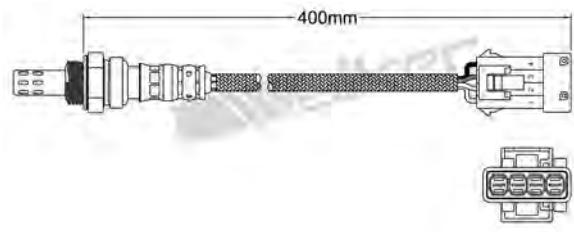

250-24972

CITROEN 1997-up / PEUGEOT 2001-up
Heated Lambda Sensor