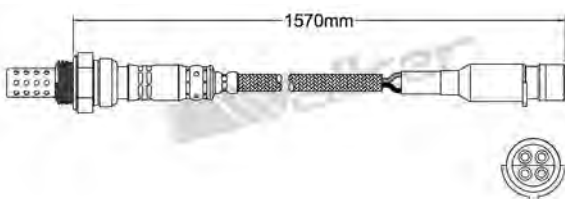

250-24021
BMW 1990-1996
Heated Lambda Sensor