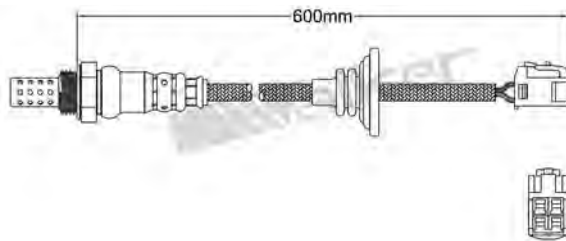

RENAULT 2004-up
Heated Lambda Sensor

250-24967

SUZUKI 1995-up
Heated Lambda Sensor

250-24972

CITROEN 1997-up / PEUGEOT 2001-up
Heated Lambda Sensor

250-24968

TOYOTA 2002-2007
Heated Lambda Sensor

250-24973