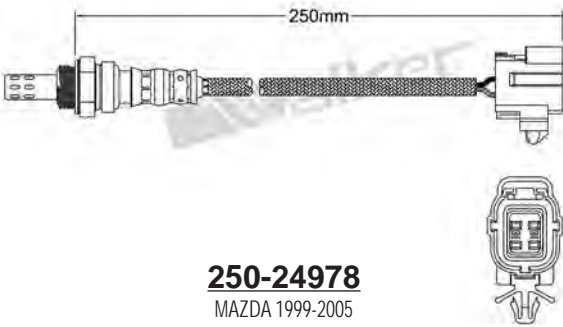

250-24978

MAZDA 1999-2005
Heated Lambda Sensor