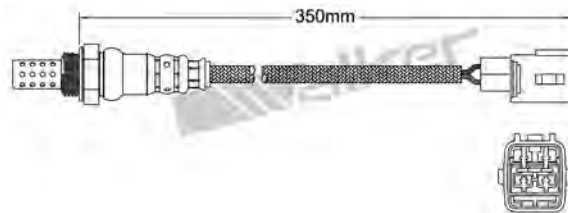

250-24924

TOYOTA 2007-up
Heated Lambda Sensor