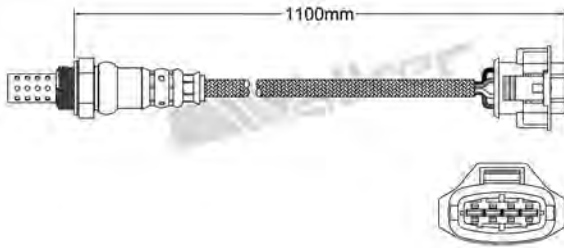

250-24726

AUDI 2006-up / VOLKSWAGEN 2006-2010
Heated Lambda Sensor

250-24735

FIAT 2004-up / OPEL 2003-up
VAUXHALL 2003-up
Heated Lambda Sensor

250-24730

JAGUAR 1999-up
Heated Lambda Sensor

250-24737

LADA 1988-up
Heated Lambda Sensor