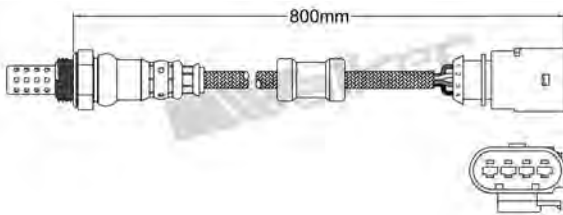

250-24669
AUDI 2004-up
Heated Lambda Sensor

250-24675
CHRYSLER 2004-up / MERCEDES 2004-up
Heated Lambda Sensor

250-24670
AUDI 2004-up
Heated Lambda Sensor

250-24676
MAZDA 2003-up
Heated Lambda Sensor

250-24671
AUDI 2004-up / PORSCHE 2006-2010
SEAT 2007-up / SKODA 2007-2009
VOLKSWAGEN 2005-up
Heated Lambda Sensor