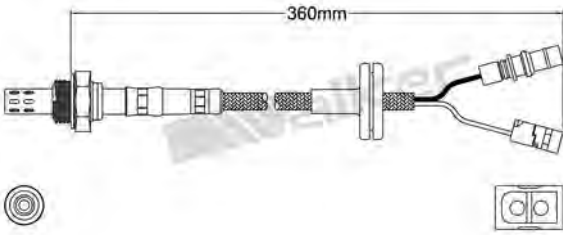

250-23042
MAZDA 1994-1999
Heated Lambda Sensor