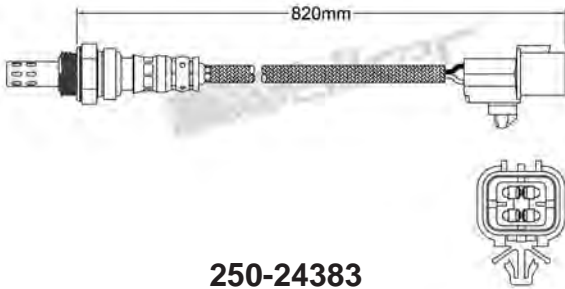

250-24369
KIA 1999-2001 / MAZDA 1995-1998
Heated Lambda Sensor