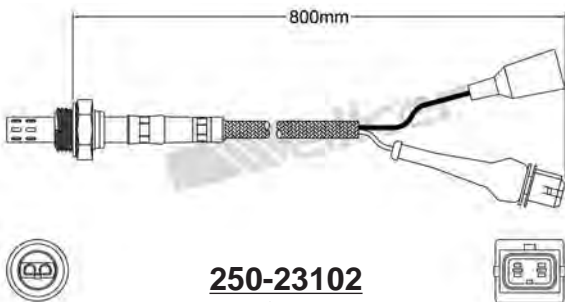

250-23100
SAAB 1991-1998
Heated Lambda Sensor