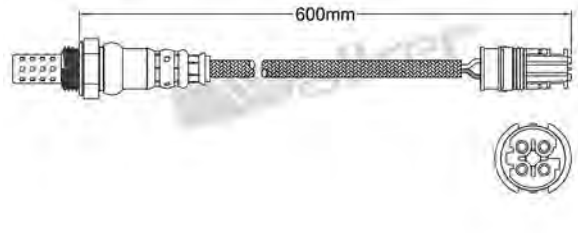

250-24713

BMW 2004-up
Heated Lambda Sensor