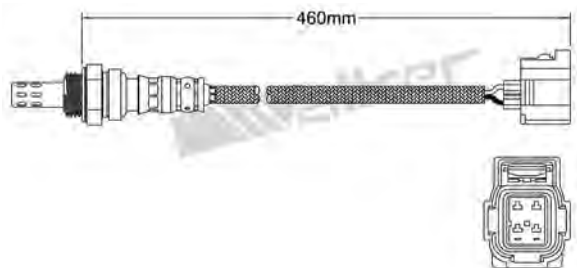

250-24244
LEXUS 2009-2011 / TOYOTA 2003-2006
Heated Lambda Sensor

250-24259
JEEP 1999-up
Heated Lambda Sensor

250-24245
MAZDA 1992-2002
Heated Lambda Sensor

250-24262
MITSUBISHI 1998-2000
Heated Lambda Sensor