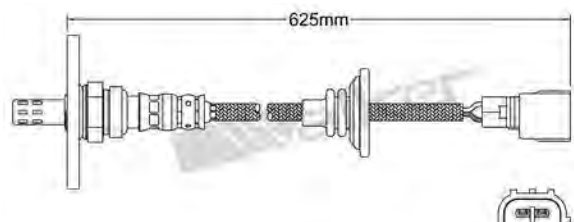

250-24974

TOYOTA 1994-2000
Heated Lambda Sensor