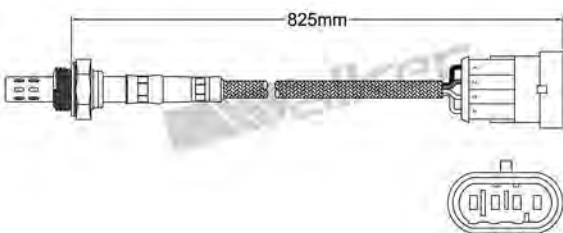

250-241018
FIAT 2002-up
Heated Lambda Sensor