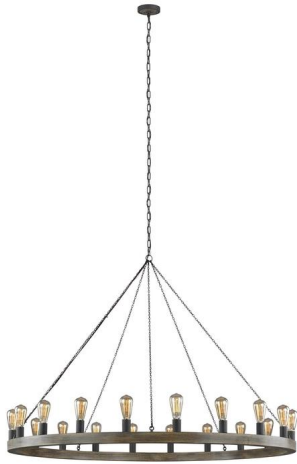

## F3933/20WOW/AF: Large Chandelier

### Dimensions:

<b>Diameter:</b>	60.0"	<b>Wire:</b>	240" (color;Brown)
<b>Width:</b>	60.0"	<b>Chain:</b>	84'
<b>Height:</b>	40.5"	<b>Mounting Proc.:</b>	Screw Collar - Chain
<b>Weight:</b>	29.8 lbs.	<b>Connection:</b>	Mounted To Box

### Material List:

1 Body - Steel - Weathered Oak Wood / Antique Forged Iron