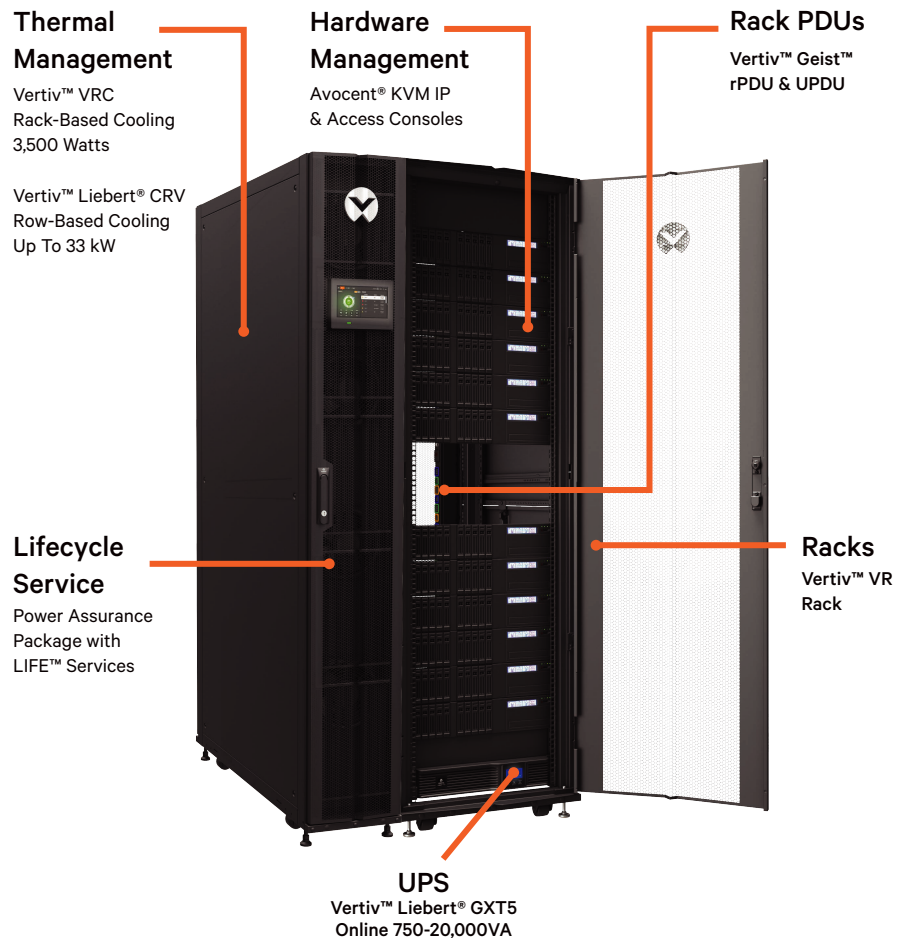

Qualifying Product List Edge Essentials Promotion

What's Their Edge?

Whatever They Need It To Be!

Vertiv Channel Contacts

David Pearson

✉ dpearson@vertiv.com

☎ +4479 713 76580

Craig Brown

✉ cbrown@vertiv.com

☎ +4478 768 85571

Sam Critchley

✉ samantha.critchley@vertiv.com

☎ +4477 121 37422