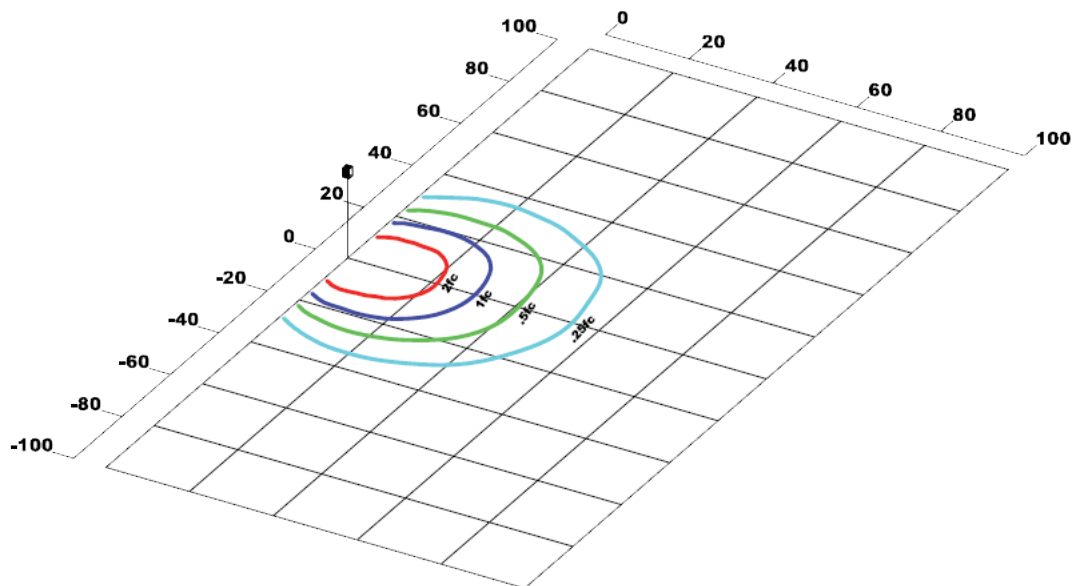

## PHOTOMETRICS

**WP4-Q-58L-QT-50K**  
Mounting Height = 20ft