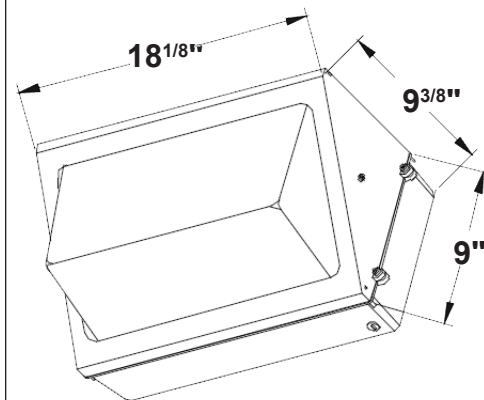

## PHOTOMETRICS

**WP4-Q-58L-QT-50K**  
Mounting Height = 20ft