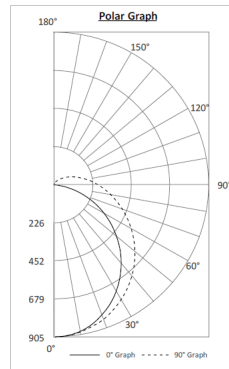

Luminaire Data	
Description	STRIP LIGHT 3FT, 5K
Total Lumens	3,333
Input Wattage	25
Efficacy (lm/W)	135
Spacing Criterion (0-180°)	1.22
Spacing Criterion (90-270°)	1.30

Zonal Lumen Summary			Zonal Lumen Summary		
Zone	Lumens	%Fixt	Zone	Lumens	%Fixt
0-20°	329	9.9%	60-80°	677	20.3%
0-30°	609	21.0%	70-80°	255	8.8%
0-40°	1,147	34.4%	80-90°	207	6.2%
0-60°	2,068	62.0%	90-110°	237	7.1%
0-80°	2,745	82.3%	90-120°	299	9.0%
0-90°	2,952	88.6%	90-130°	337	10.1%
10-90°	2,867	86.0%	90-150°	372	11.2%
20-40°	818	24.6%	90-180°	381	11.4%
20-50°	1,291	38.7%	110-180°	144	4.3%
40-70°	1,303	39.1%	0-180°	3,333	100.0%

VLST4-B-4X34L

Luminaire Data	
Description	STRIP LIGHT 4FT, 5K
Total Lumens	4,600
Input Wattage	35
Efficacy (lm/W)	133
Spacing Criterion (0-180°)	1.22
Spacing Criterion (90-270°)	1.30

Zonal Lumen Summary			Zonal Lumen Summary		
Zone	Lumens	%Fixt	Zone	Lumens	%Fixt
0-20°	443	9.6%	60-80°	943	20.5%
0-30°	943	20.5%	70-80°	413	9.0%
0-40°	1,550	33.7%	80-90°	293	6.4%
0-60°	2,810	61.1%	90-110°	341	7.4%
0-80°	3,753	81.6%	90-120°	432	9.4%
0-90°	4,046	87.9%	90-130°	489	10.6%
10-90°	3,931	85.4%	90-150°	541	11.8%
20-40°	1,107	24.1%	90-180°	555	12.1%
20-50°	1,751	38.1%	110-180°	214	4.6%
40-70°	1,790	38.9%	0-180°	4,600	100.0%