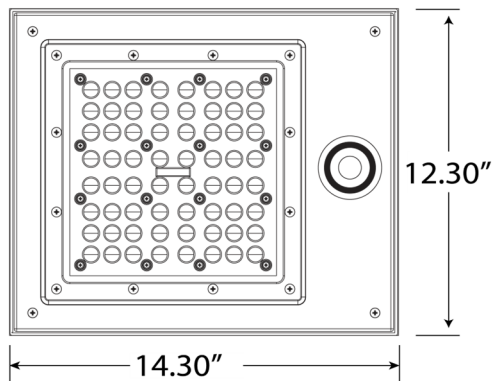

Venture 41W LED Garage Light with Sensor

Dimensions

(800) 451-2606

6675 Parkland Blvd., Suite 100

Solon, Ohio 44139 USA

Email: Venture_Lighting@VentureLighting.com

VentureLighting.com