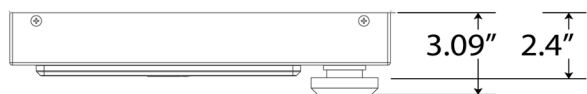

Venture 41W LED Garage Light with Sensor

Dimensions

(800) 451-2606

6675 Parkland Blvd., Suite 100

Solon, Ohio 44139 USA

Email: Venture_Lighting@VentureLighting.com

VentureLighting.com