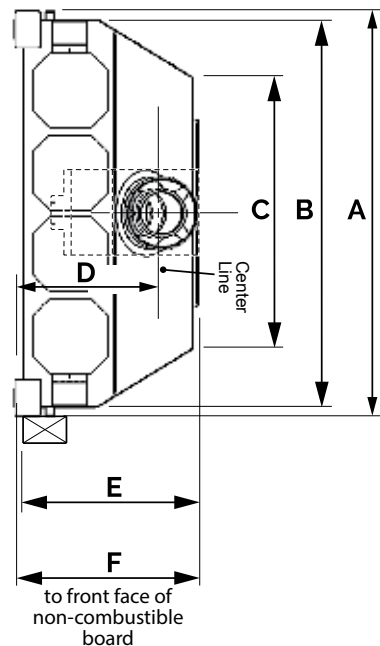

Find out more about Valor's energy efficiency

H5
DRIFTWOOD 1100DWK
HERRINGBONE LINER 1175HBL
FIXED FRAME KIT 1130FFK

DIMENSIONS

	H5	H6
W	30"	36½"
H	19¼"	25½"
C	29"	34½"

	H5	H6
H	40"	48"
W	38"	44"
D	17½"	21"

ALWAYS REFER TO THE
INSTALLATION MANUAL FOR
COMPLETE INSTRUCTIONS.
valorfireplaces.com/manuals

	H5	H6
A	41½" min.	49½" min.
B	40"	48"
C	27½"	32¾"

	H5	H6
A	38"	43¾"
B	36½"	42¼"
C	25¼"	27¾"
D	13¾"	15¾"
E	17½"	20¾"
F	18"	21¾"