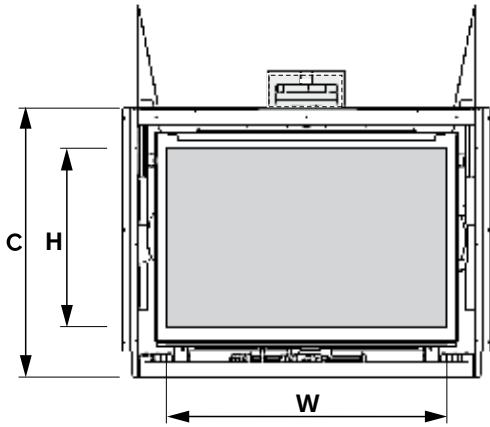

Find out more about Valor's energy efficiency

H5
DRIFTWOOD 1100DWK
HERRINGBONE LINER 1175HBL
FIXED FRAME KIT 1130FFK

DIMENSIONS

	H5	H6
W	30"	36½"
H	19¼"	25½"
C	29"	34½"

	H5	H6
H	40"	48"
W	38"	44"
D	17½"	21"