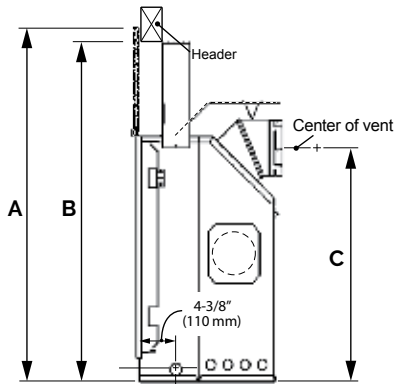

Find out more about Valor's energy efficiency

H5
DRIFTWOOD 1100DWK
HERRINGBONE LINER 1175HBL
FIXED FRAME KIT 1130FFK

DIMENSIONS

	H5	H6
W	30"	36½"
H	19¼"	25½"
C	29"	34½"

	H5	H6
H	40"	48"
W	38"	44"
D	17½"	21"

ALWAYS REFER TO THE
INSTALLATION MANUAL FOR
COMPLETE INSTRUCTIONS.
valorfireplaces.com/manuals

	H5	H6
A	41½" min.	49½" min.
B	40"	48"
C	27½"	32¾"

	H5	H6
A	38"	43¾"
B	36½"	42¼"
C	25¼"	27¾"
D	13¾"	15¾"
E	17½"	20¾"
F	18"	21¾"