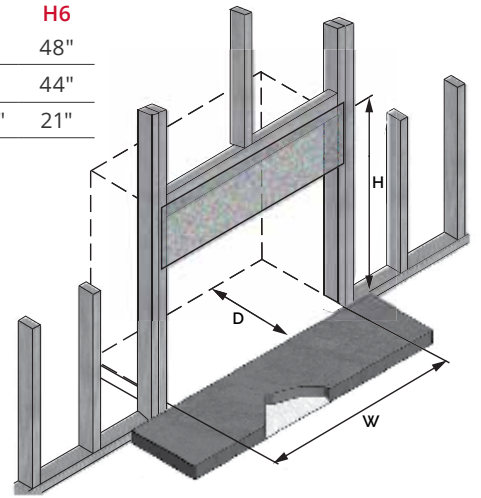

Find out more about Valor's energy efficiency

H5
DRIFTWOOD 1100DWK
HERRINGBONE LINER 1175HBL
FIXED FRAME KIT 1130FFK

DIMENSIONS

	H5	H6
W	30"	36½"
H	19¼"	25½"
C	29"	34½"

	H5	H6
H	40"	48"
W	38"	44"
D	17½"	21"