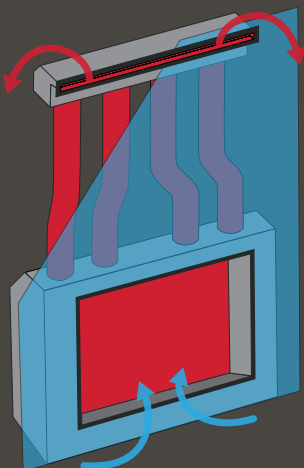

 **FINISHES**

Whether it's a powder-coated or plated trim, our finishes are made to last.

Ask your Valor dealer to see a finish sample in person.

BLACK

CRAFTSMAN PEWTER

CRAFTSMAN AGED STEEL

HEAT SHIFT™

H6
TRADITIONAL LOGS 1400LSKV2
PLAIN BLACK LINER 1460PBL
CLEAN INSTALL KIT 1430CIK
HEATSHIFT 48" LDK1 + LDK2