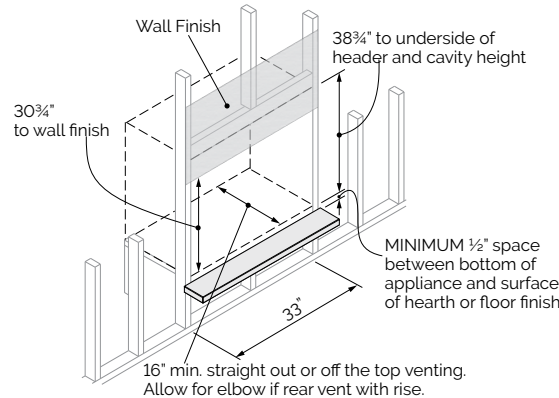

DIMENSIONS

HORIZON

H4

½" between bottom of appliance and surface of hearth or floor finish.

VENTING

FRAMING

CO-LINEAR (EXISTING CHIMNEY)

CO-AXIAL (NEW CHIMNEY)

SIDE WALL TERMINATION

The maximum vertical vent run on a Horizon/H4 can not exceed 40 feet in total length. The engine can be either top or rear vented.