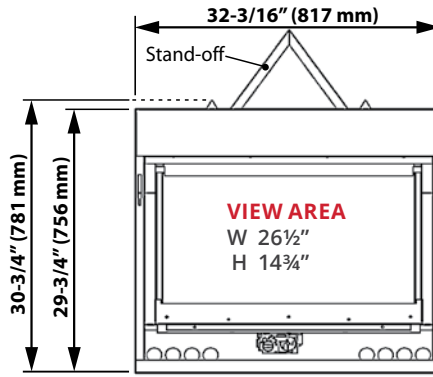

Certified to ANSI Z21.88/ CSA 2.33 Vented Gas Fireplace Heater American National Standard. CGA-2.17-91 Gas Fired Appliances for use at High Altitudes.

DIMENSIONS

HORIZON

H4

½" between bottom of appliance and surface of hearth or floor finish.