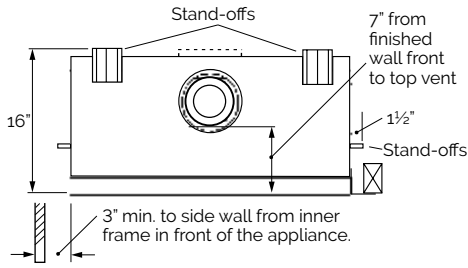

DIMENSIONS

HORIZON