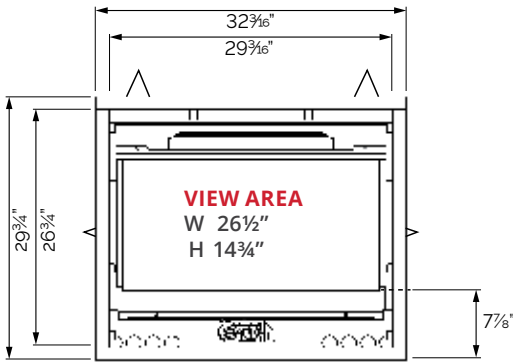

Certified to ANSI Z21.88/ CSA 2.33 Vented Gas Fireplace Heater American National Standard. CGA-2.17-91 Gas Fired Appliances for use at High Altitudes.

DIMENSIONS

HORIZON

H4

½" between bottom of appliance and surface of hearth or floor finish.