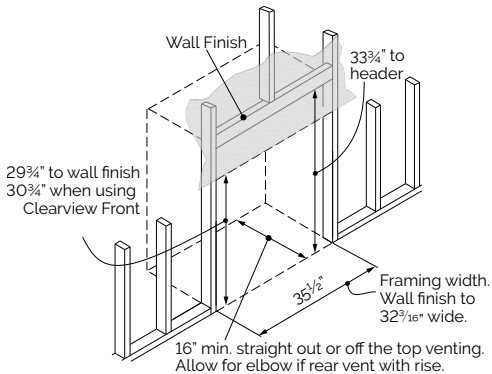

DIMENSIONS

HORIZON

H4

½" between bottom of appliance and surface of hearth or floor finish.

VENTING

FRAMING

CO-LINEAR (EXISTING CHIMNEY)

CO-AXIAL (NEW CHIMNEY)

SIDE WALL TERMINATION

The maximum vertical vent run on a Horizon/H4 can not exceed 40 feet in total length. The engine can be either top or rear vented.