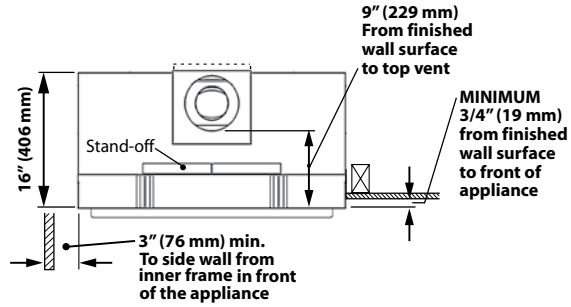

Certified to ANSI Z21.88/ CSA 2.33 Vented Gas Fireplace Heater American National Standard. CGA-2.17-91 Gas Fired Appliances for use at High Altitudes.

DIMENSIONS

HORIZON

H4

½" between bottom of appliance and surface of hearth or floor finish.