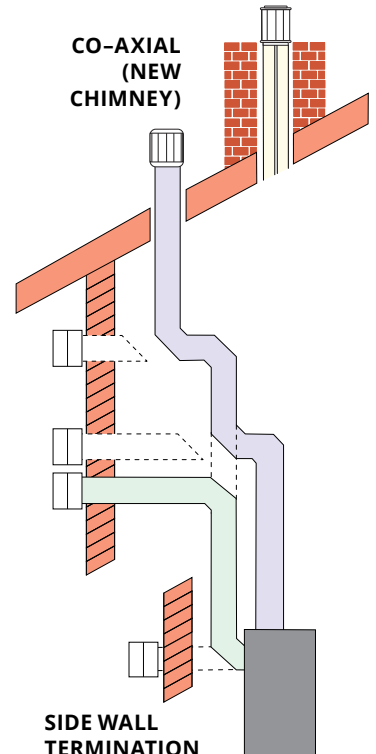

VENTING

FRAMING

CO-LINEAR (EXISTING CHIMNEY)

CO-AXIAL (NEW CHIMNEY)

SIDE WALL TERMINATION

The maximum vertical vent run on a Horizon/H4 can not exceed 40 feet in total length. The engine can be either top or rear vented.