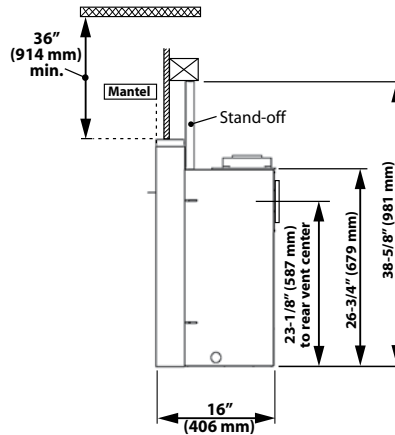

DIMENSIONS

HORIZON

H4

½" between bottom of appliance and surface of hearth or floor finish.

VENTING

FRAMING

CO-LINEAR (EXISTING CHIMNEY)

CO-AXIAL (NEW CHIMNEY)

SIDE WALL TERMINATION

The maximum vertical vent run on a Horizon/H4 can not exceed 40 feet in total length. The engine can be either top or rear vented.