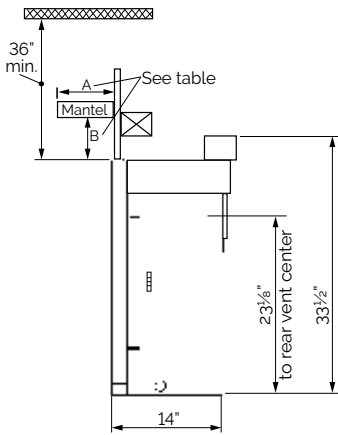

DIMENSIONS

HORIZON

H4

½" between bottom of appliance and surface of hearth or floor finish.

VENTING

FRAMING

CO-LINEAR (EXISTING CHIMNEY)

CO-AXIAL (NEW CHIMNEY)

SIDE WALL TERMINATION

The maximum vertical vent run on a Horizon/H4 can not exceed 40 feet in total length. The engine can be either top or rear vented.