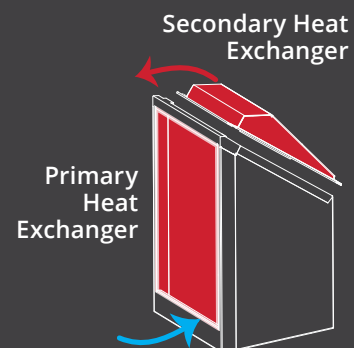

Secondary Heat Exchanger

The built-in Secondary Heat Exchanger naturally improves convective heat—removing the need for a fan. Your fire will heat up fast for immediate comfort—and no electrical hookup will save you money. To find out more, visit valorfireplaces.com/efficiency