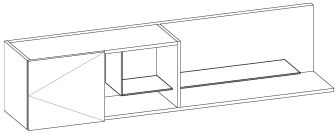

Hutches, Cab-L-Open/Open

Description	#Doors	Width	Product No.	List $	Product No.	List $
14.75d			16h		24h	
• 18 Cab:18 L-Open	1	36	UKLAG36L	5478	UKLAH36L	5957
18 L-Open:18 Cab	1	36	UKLAG36R	5478	UKLAH36R	5957
18 Cab:24 L-Open	1	42	UKLAG42L	5961	UKLAH42L	6445
24 L-Open:18 Cab	1	42	UKLAG42R	5961	UKLAH42R	6445
18 Cab:30 L-Open	1	48	UKLAG48L	6443	UKLAH48L	6932
30 L-Open:18 Cab	1	48	UKLAG48R	6443	UKLAH48R	6932
18 Cab:36 L-Open	1	54	UKLAG54L	6926	UKLAH54L	7419
36 L-Open:18 Cab	1	54	UKLAG54R	6926	UKLAH54R	7419
18 Cab:18 L-Open/24 Open	1	60	UKLAG60L	9825	UKLAH60L	10325
24 Open/18 L-Open:18 Cab	1	60	UKLAG60R	9825	UKLAH60R	10325
18 Cab:18 L-Open/30 Open	1	66	UKLAG66L	10420	UKLAH66L	10924
30 Open/18 L-Open:18 Cab	1	66	UKLAG66R	10420	UKLAH66R	10924
• 18 Cab:18 L-Open/36 Open	1	72	UKLAG72L	11015	UKLAH72L	11524
36 Open/18 L-Open:18 Cab	1	72	UKLAG72R	11015	UKLAH72R	11524
18 Cab:18 L-Open/42 Open	1	78	UKLAG78L	11610	UKLAH78L	12123
42 Open/18 L-Open:18 Cab	1	78	UKLAG78R	11610	UKLAH78R	12123
18 Cab:18 L-Open/48 Open	1	84	UKLAG84L	12205	UKLAH84L	12723
48 Open/18 L-Open:18 Cab	1	84	UKLAG84R	12205	UKLAH84R	12723
18 Cab:18 L-Open/54 Open	1	90	UKLAG90L	12800	UKLAH90L	13322
54 Open/18 L-Open:18 Cab	1	90	UKLAG90R	12800	UKLAH90R	13322
30 Cab:18 L-Open/48 Open	2	96	UKLAG96L	12637	UKLAH96L	13242
48 Open/18 L-Open:30 Cab	2	96	UKLAG96R	12637	UKLAH96R	13242
36 Cab:18 L-Open/48 Open	2	102	UKLAG102L	12844	UKLAH102L	13492
48 Open/18 L-Open:36 Cab	2	102	UKLAG102R	12844	UKLAH102R	13492
• 36 Cab:18 L-Open/54 Open	2	108	UKLAG108L	13439	UKLAH108L	14091
54 Open/18 L-Open:36 Cab	2	108	UKLAG108R	13439	UKLAH108R	14091
36 Cab:18 L-Open/60 Open	2	114	UKLAG114L	14034	UKLAH114L	14691
60 Open/18 L-Open:36 Cab	2	114	UKLAG114R	14034	UKLAH114R	14691
36 Cab:24 L-Open/60 Open	2	120	UKLAG120L	14629	UKLAH120L	15290
60 Open/24 L-Open:36 Cab	2	120	UKLAG120R	14629	UKLAH120R	15290

! Notes:

- All hutches come in one piece up to 120-inches, please notify CSR if needed in 2-piece construction.
- Metal shelves are 9.5 inches deep.
- Maximum metal shelf weight is 10 lbs per linear foot.
- Metal shelves are non-adjustable.
- 24h hutches have adjustable shelf behind doors.

+ Options:

- Specify metal shelf finish from standard powder coat colors.
  - (MRB) Resin Black
  - (MRBM) Resin Matte Black
  - (MRBZ) Resin Bronze
  - (MRSB) Resin Satin Aluminum
  - (MRTG) Resin Thunder Gray
  - (MRW) Resin White
- For (MRBAS) Resin Brushed Aluminum w/ Steel Tint specify MRBAS; no price change.
- To extend metal shelf 6-inches to be flush with end of hutch specify EXT; no price change.