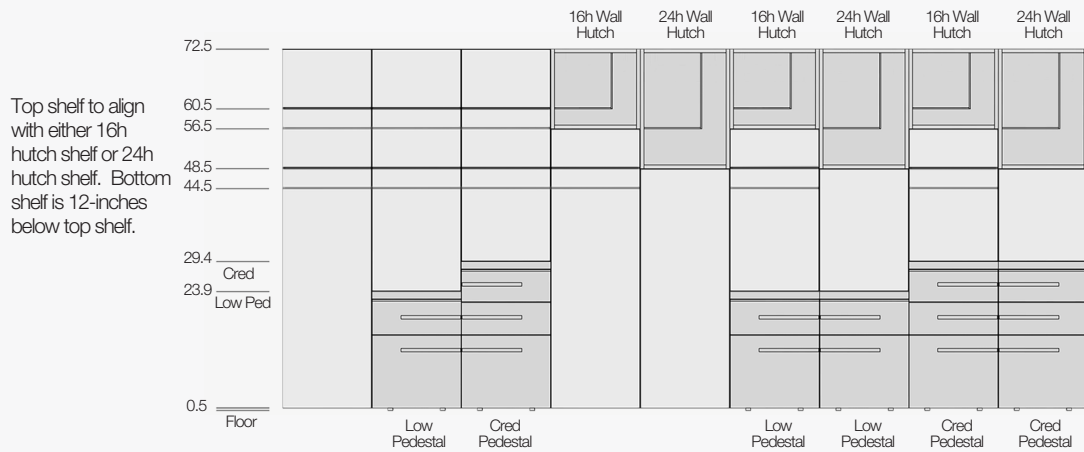

PRICING & SPECIFICATION GUIDE

Uku Collection

January 1, 2024

TUOHY

Casegoods: **Uku**

Vertical Cadence	AUK2
Pull Justification	AUK3
Drawer Layouts	AUK4
Table/Desks	AUK5
Desk Shells	AUK8
Desk Returns	AUK9
Runoffs	AUK10
Wall Hung Credenzas	AUK13
L-Shaped Credenzas	AUK15
Tops	AUK19
Pedestals	AUK21
Mobile Pedestals	AUK23
Wall Hung Work Walls	AUK24
Wall Hung Top Supports	AUK26
Wall Hung Runoffs	AUK27
Wall Hung Pedestals	AUK29
Modesty Panels	AUK30
Base Panels	AUK31
Top Supports	AUK31
Hutches	AUK32
Task Lights	AUK37
Wall Panels	AUK38
Shelves	AUK41
Towers 60.5	AUK42
Towers 72.5h	AUK45
Towers 84.5h	AUK49
Worksurface Hutches, 42.6h	AUK53
Worksurface Hutches, 54.6h	AUK54

Vertical Cadences

**Pull Justification:**

Cabinet pulls are always justified towards the opening side of the pedestal.

Pulls are justified towards each other on all non cabinet pedestal combos.

For single or odd number pedestal combos, pulls are justified towards the user.