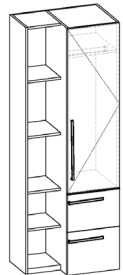

Towers, 84.5h (continued)

	Spec Code		Spec Code		Spec Code	Add $	Spec Code	Add $
		↑		↑	Mirror		Metal Shelf	
Full Height Shelving 84.5h								
Cabinet16: Shlv8 24w	KL24	5219	KL24	5454	—	—	SM	569
Shv8:Cabinet16 24w	KR24	5219	KR24	5454	—	—	SM	569
Cabinet18: Shlv12 30w	KL30	5441	KL30	5685	—	—	SM	764
• Shv12:Cabinet18 30w	KR30	5441	KR30	5685	—	—	SM	764
Cabinet24: Shlv12 36w	KL36	5762	KL36	6032	—	—	SM	764
Shlv12:Cabinet24 36w	KR36	5762	KR36	6032	—	—	SM	764
Cabt/2File16: Shlv8 24w	ML24	6341	ML24	6585	—	—	SM	569
Shv8:Cabt/2File16 24w	MR24	6341	MR24	6585	—	—	SM	569
Cabt/2File18: Shlv12 30w	ML30	6569	ML30	6822	—	—	SM	764
• Shv12:Cabt/2File18 30w	MR30	6569	MR30	6822	—	—	SM	764
Cabt/2File24: Shlv12 36w	ML36	6922	ML36	7200	—	—	SM	764
Shlv12:Cabt/2File24 36w	MR36	6922	MR36	7200	—	—	SM	764
Cabt/2Box/File16: Shlv8 24w	NL24	6508	NL24	6763	—	—	SM	569
Shv8:Cabt/2Box/File16 24w	NR24	6508	NR24	6763	—	—	SM	569
Cabt/2Box/File18: Shlv12 30w	NL30	6749	NL30	7005	—	—	SM	764
• Shv12:Cabt/2Box/File18 30w	NR30	6749	NR30	7005	—	—	SM	764
Cabt/2Box/File24: Shlv12 36w	NL36	7114	NL36	7397	—	—	SM	764
Shlv12:Cabt/2Box/File24 36w	NR36	7114	NR36	7397	—	—	SM	764
Garment16: Shlv8 24w	PL24	5032	PL24	5225	MR	233	SM	569
Shv8:Garment16 24w	PR24	5032	PR24	5225	MR	233	SM	569
Garment18: Shlv12 30w	PL30	5228	PL30	5425	MR	251	SM	764
• Shv12:Garment18 30w	PR30	5228	PR30	5425	MR	251	SM	764
Garment24: Shlv12 36w	PL36	5470	PL36	5677	MR	308	SM	764
Shlv12:Garment24 36w	PR36	5470	PR36	5677	MR	308	SM	764
Grmt/2File16: Shlv8 24w	QL24	6154	QL24	6356	MR	139	SM	569
Shv8:Grmt/2File16 24w	QR24	6154	QR24	6356	MR	139	SM	569
Grmt/2File18: Shlv12 30w	QL30	6356	QL30	6562	MR	146	SM	764
• Shv12:Grmt/2File18 30w	QR30	6356	QR30	6562	MR	146	SM	764
Grmt/2File24: Shlv12 36w	QL36	6630	QL36	6845	MR	172	SM	764
Shlv12:Grmt/2File24 36w	QR36	6630	QR36	6845	MR	172	SM	764
Grmt/2Box/File16: Shlv8 24w	SL24	6321	SL24	6535	MR	139	SM	569
Shv8:Grmt/2Box/File16 24w	SR24	6321	SR24	6535	MR	139	SM	569
Grmt/2Box/File18: Shlv12 30w	SL30	6536	SL30	6745	MR	146	SM	764
• Shv12:Grmt/2Box/File18 30w	SR30	6536	SR30	6745	MR	146	SM	764
Grmt/2Box/File24: Shlv12 36w	SL36	6822	SL36	7042	MR	172	SM	764
Shlv12:Grmt/2Box/File24 36w	SR36	6822	SR36	7042	MR	172	SM	764

(listing continued on following page)