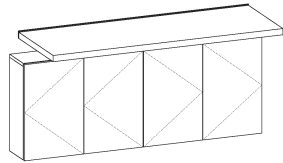

Wall Hung Credenza
29.9-48.4h Height Adjustable
Cabinet Grade Interior

Description	Prod. No. Prefix	Top Material (specify by code)		
		HPL	Wood1	Solid Surface
		...HP	...W	...SS
Wall Hung Credenza 48w 24d	UKFZ4824...	5311	5583	6599
Wall Hung Credenza 48w 30d	UKFZ4830...	5715	5989	7060
Wall Hung Credenza 54w 24d	UKFZ5424...	5541	5813	6859
Wall Hung Credenza 54w 30d	UKFZ5430...	5957	6232	7362
• Wall Hung Credenza 60w 24d	UKFZ6024...	5742	6014	7114
Wall Hung Credenza 60w 30d	UKFZ6030...	6180	6450	7635
Wall Hung Credenza 66w 24d	UKFZ6624...	6160	6215	7364
Wall Hung Credenza 66w 30d	UKFZ6630...	6706	6692	7932
Wall Hung Credenza 72w 24d	UKFZ7224...	6160	6426	7623
Wall Hung Credenza 72w 30d	UKFZ7230...	6706	6929	8233
Wall Hung Credenza 78w 24d	UKFZ7824...	6413	6632	7887
Wall Hung Credenza 78w 30d	UKFZ7830...	6944	7162	8525

! Notes:

- Top finishes are listed above; specify Wood1 finish for elements below worksurface.
- Standard HPL top material is Formica 949 White Matte.
- Standard Solid Surface material is Avonite Polaris White, Matte.
- 24d units have a 9d base section.
- 30d units have a 15d base section.
- Vertical hinge door access standard on all units.
- All units must be attached to wall.
- Tops are included with wall hung units.
- No locks.
- Pencil catches are standard on Wall Hung Credenzas.

+ Options:

- Specify pencil catch finish from standard powdercoat colors or (MRBAS) Brushed Aluminum w/ Steel Tint.
  - (MRB) Resin Black
  - (MRBM) Resin Matte Black
  - (MRBZ) Resin Bronze
  - (MRSB) Resin Satin Aluminum
  - (MRTG) Resin Thunder Gray
  - (MRW) Resin White
- To add Power, add "PWR" to end of Item Number; Add $278. Power includes, Duplex and dual Charging USB (A), soft plug
- Specify White, Silver or Black for height adjustable leg color.