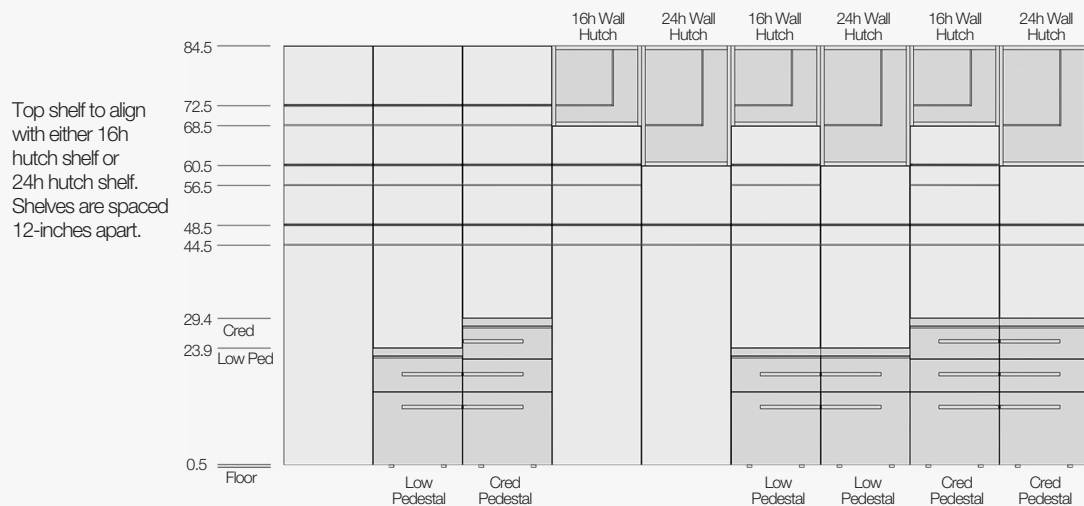

PRICING & SPECIFICATION GUIDE

Uku Collection

January 1, 2024

TUOHY

Casegoods: **Uku**

Vertical Cadence	AUK2
Pull Justification	AUK3
Drawer Layouts	AUK4
Table/Desks	AUK5
Desk Shells	AUK8
Desk Returns	AUK9
Runoffs	AUK10
Wall Hung Credenzas	AUK13
L-Shaped Credenzas	AUK15
Tops	AUK19
Pedestals	AUK21
Mobile Pedestals	AUK23
Wall Hung Work Walls	AUK24
Wall Hung Top Supports	AUK26
Wall Hung Runoffs	AUK27
Wall Hung Pedestals	AUK29
Modesty Panels	AUK30
Base Panels	AUK31
Top Supports	AUK31
Hutches	AUK32
Task Lights	AUK37
Wall Panels	AUK38
Shelves	AUK41
Towers 60.5	AUK42
Towers 72.5h	AUK45
Towers 84.5h	AUK49
Worksurface Hutches, 42.6h	AUK53
Worksurface Hutches, 54.6h	AUK54

Vertical Cadences

**Pull Justification:**

Cabinet pulls are always justified towards the opening side of the pedestal.

Pulls are justified towards each other on all non cabinet pedestal combos.

For single or odd number pedestal combos, pulls are justified towards the user.