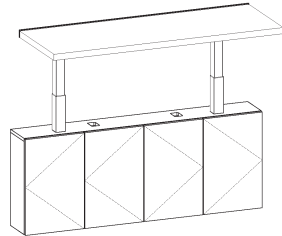

Wall Hung Credenza
29.9-48.4h Height Adjustable
Veneer Interior

Description	Prod. No. Prefix	Top Material (specify by code)		
		HPL	Wood1	Solid Surface
		...HP	...W	...SS
Wall Hung Credenza 48w 24d	UKFA4824...	8477	8878	9646
Wall Hung Credenza 48w 30d	UKFA4830...	9308	9704	10586
Wall Hung Credenza 54w 24d	UKFA5424...	8844	9244	10083
Wall Hung Credenza 54w 30d	UKFA5430...	9718	10114	11085
• Wall Hung Credenza 60w 24d	UKFA6024...	9239	9634	10545
Wall Hung Credenza 60w 30d	UKFA6030...	10157	10547	11608
Wall Hung Credenza 66w 24d	UKFA6624...	9593	9989	10969
Wall Hung Credenza 66w 30d	UKFA6630...	10554	10943	12090
Wall Hung Credenza 72w 24d	UKFA7224...	9960	10352	11404
Wall Hung Credenza 72w 30d	UKFA7230...	10963	11349	12586
Wall Hung Credenza 78w 24d	UKFA7824...	10316	10706	11827
Wall Hung Credenza 78w 30d	UKFA7830...	11361	11744	13069

! Notes:

- Top finishes are listed above; specify Wood1 finish for elements below worksurface.
- Standard HPL top material is Formica 949 White Matte.
- Standard Solid Surface material is Avonite Polaris White, Matte.
- 24d units have a 9d base section.
- 30d units have a 15d base section.
- Vertical hinge door access standard on all units.
- All units must be attached to wall.
- Accessory power standard with Duplex and dual Charging USB, soft plug.
- Tops are included with wall hung units.
- No locks.
- Pencil catches are standard on Wall Hung Credenzas.

+ Options:

- Specify pencil catch finish from standard powdercoat colors or (MRBAS) Brushed Aluminum w/ Steel Tint.
  - (MRB) Resin Black
  - (MRSA) Resin Satin Aluminum
  - (MRBM) Resin Matte Black
  - (MRTG) Resin Thunder Gray
  - (MRBZ) Resin Bronze
  - (MRW) Resin White
- Specify White, Silver or Black for height adjustable leg color.