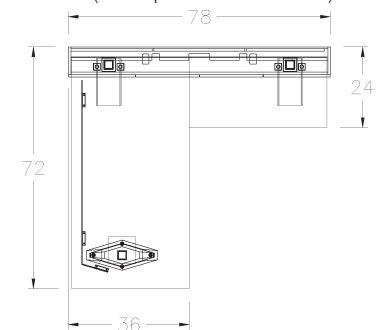

+ Options:

- Specify L for left; or R for right hand runoff. Place at the end of product number.
- Specify pencil catch finish from standard powdercoat colors listed below or (MRBAS) Brushed Aluminum w/ Steel Tint.
- Specify Modesty finish from standard powder coat colors.

- (MRB) Resin Black
- (MRBM) Resin Matte Black
- (MRBZ) Resin Bronze
- (MRS) Resin Satin Aluminum
- (MRTG) Resin Thunder Gray
- (MRW) Resin White

To add Power, add "PWR" to end of Item Number; Add $278. Power includes, Duplex and dual Charging USB (A), soft plug
Specify White, Silver, or Black for height adjustable leg color

Wallhung dimension is listed first.
(Example of UKKB7872R)