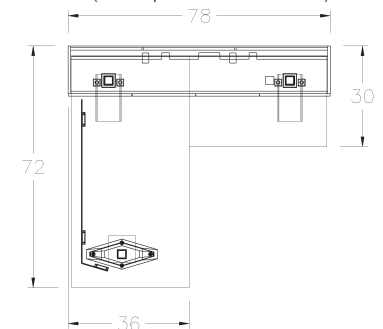

+ Options:

- Specify L for left; or R for right hand runoff. Place at the end of product number.
- Specify pencil catch finish from standard powdercoat colors listed below or (MRBAS) Brushed Aluminum w/ Steel Tint.
- Specify Modesty finish from standard powder coat colors.
- (MRB) Resin Black
- (MRBM) Resin Matte Black
- (MRBZ) Resin Bronze
- (MRS) Resin Satin Aluminum
- (MRTG) Resin Thunder Gray
- (MRW) Resin White

To add Power, add "PWR" to end of Item Number; Add $278. Power includes, Duplex and dual Charging USB (A), soft plug
Specify White, Silver, or Black for height adjustable leg color

Wallhung dimension is listed first.
(Example of UKKF7872R)