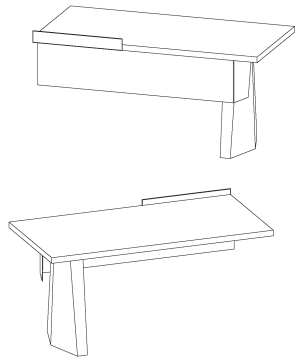

Runoff w/ Monolith Base
29.9 Fixed Height

Description	Product No.	1.5"th Self-Edge	
		HPL	Wood1
		...HP	...SW
• LH Runoff 72w 30d	UKLOE7230L	3834	3676
RH Runoff 72w 30d	UKLOE7230R	3834	3676
LH Runoff 78w 30d	UKLCE7830L	3962	3791
RH Runoff 78w 30d	UKLCE7830R	3962	3791
LH Runoff 84w 30d	UKLCE8430L	4090	3906
RH Runoff 84w 30d	UKLCE8430R	4090	3906
LH Runoff 72w 36d	UKLCE7236L	3954	3765
RH Runoff 72w 36d	UKLCE7236R	3954	3765
LH Runoff 78w 36d	UKLCE7836L	4093	3887
RH Runoff 78w 36d	UKLCE7836R	4093	3887
LH Runoff 84w 36d	UKLCE8436L	4231	4010
RH Runoff 84w 36d	UKLCE8436R	4231	4010

! Notes:

Top finishes are listed above; specify Wood1 finish for elements below worksurface.
Standard HPL top material is Formica 949 White Matte.
To be used with wall hung top support plinth on page AUK26.
Includes 24-inch pencil catch; specify finish from standard powdercoat colors listed below or (MRBAS) Brushed Aluminum w/ Steel Tint.
Metal modesty panel is 12h.

+ Options:

Specify Modesty finish from standard powder coat colors.

(MRB) Resin Black	(MRSB) Resin Satin Aluminum
(MRBM) Resin Matte Black	(MRTG) Resin Thunder Gray
(MRBZ) Resin Bronze	(MRW) Resin White