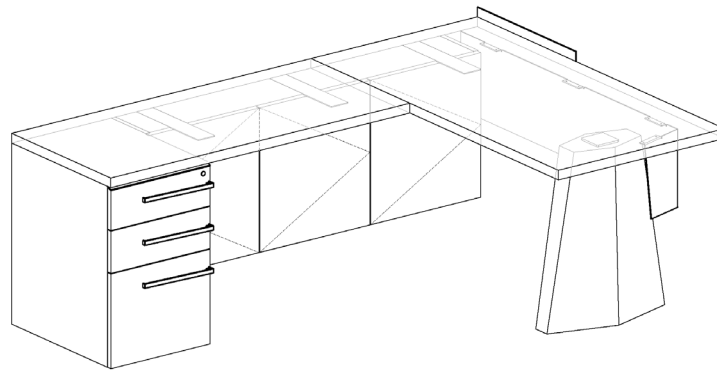

Wall Hung Plinth Top Supports

Description	#Doors	Width	Product No.	List $
10h				
Wall Hung Plinth Top Support 24w 9d		24	UKLCA24	1889
Wall Hung Plinth Top Support 30w 9d		30	UKLCA30	1926
• Wall Hung Plinth Top Support 36w 9d		36	UKLCA36	1962
Wall Hung Plinth Top Support 42w 9d		42	UKLCA42	2047
Wall Hung Plinth Top Support 48w 9d		48	UKLCA48	2084
Wall Hung Plinth Top Support 54w 9d		54	UKLCA54	2120
Wall Hung Plinth Top Support 60w 9d		60	UKLCA60	2156

! Notes:

To be used with 20-inch deep worksurface only.
Must be used in conjunction with wall hung pedestals. Cannot support worksurface alone.
10-inch wall hung supports have opening in the bottom to manage wires.
+- 18.4 from floor - check wall receptacles heights for clearance.

Description	#Doors	Width	Product No.	List $
22.3h				
Wall Hung Plinth Top Support 24w 9d	1	24	UKLCB24	1959
Wall Hung Plinth Top Support 30w 9d	2	30	UKLCB30	2008
• Wall Hung Plinth Top Support 36w 9d	2	36	UKLCB36	2056
Wall Hung Plinth Top Support 42w 9d	2	42	UKLCB42	2153
Wall Hung Plinth Top Support 48w 9d	3	48	UKLCB48	2201
Wall Hung Plinth Top Support 54w 9d	3	54	UKLCB54	2250
Wall Hung Plinth Top Support 60w 9d	3	60	UKLCB60	2298

! Notes:

To be used with 20-inch deep worksurface only.
Must be used in conjunction with wall hung pedestals. Cannot support worksurface alone.
22.3h wall hung supports have access in back for wall receptacles.
+ 6-inches from floor.