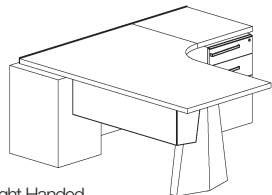

L-Shaped Desk w/ Monolith  
30-inch Deep Runoff with BBF  
29.9-48.4h Height Adjustable

Right Handed

Right Handed

Description	Prod. No. Prefix	Top Material (specify by code)		
		HPL	Wood1	Solid Surface
<b>Square Corner, 30d Desk</b>				
L-Shaped Desk 72w 30d x 72w 30d	UKKJ7272...	14139	13880	15791
L-Shaped Desk 78w 30d x 72w 30d	UKKJ7872...	14206	13934	15917
L-Shaped Desk 84w 30d x 72w 30d	UKKJ8472...	14273	13987	16044
L-Shaped Desk 90w 30d x 84w 30d	UKKJ9084...	14638	14314	16587
L-Shaped Desk 96w 30d x 84w 30d	UKKJ9684...	14705	14368	16713
<b>Square Corner, 36d Desk</b>				
• L-Shaped Desk 72w 30d x 72w 36d	UKKL7272...	14245	13965	15992
L-Shaped Desk 78w 30d x 72w 36d	UKKL7872...	14312	14019	16118
L-Shaped Desk 84w 30d x 72w 36d	UKKL8472...	14378	14072	16244
L-Shaped Desk 90w 30d x 84w 36d	UKKL9084...	14766	14416	16834
L-Shaped Desk 96w 30d x 84w 36d	UKKL9684...	14833	14470	16960
<b>Radius Corner, 30d Desk</b>				
L-Shaped Desk 72w 30d x 72w 30d	UKKM7272...	14680	14348	16665
L-Shaped Desk 78w 30d x 72w 30d	UKKM7872...	14750	14402	16806
L-Shaped Desk 84w 30d x 72w 30d	UKKM8472...	14819	14456	16946
L-Shaped Desk 90w 30d x 84w 30d	UKKM9084...	15197	14782	17562
L-Shaped Desk 96w 30d x 84w 30d	UKKM9684...	15267	14836	17703
<b>Radius Corner, 36d Desk</b>				
• L-Shaped Desk 72w 30d x 72w 36d	UKKN7272...	14786	14433	16866
L-Shaped Desk 78w 30d x 72w 36d	UKKN7872...	14855	14487	17006
L-Shaped Desk 84w 30d x 72w 36d	UKKN8472...	14924	14541	17147
L-Shaped Desk 90w 30d x 84w 36d	UKKN9084...	15325	14884	17809
L-Shaped Desk 96w 30d x 84w 36d	UKKN9684...	15395	14938	17950