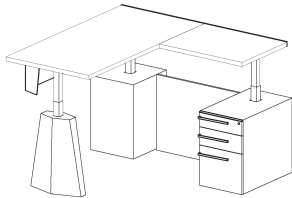

L-Shaped Desk w/ Monolith  
30-inch Deep Runoff with BBF  
29.9-48.4h Height Adjustable

Right Handed

Right Handed

Description	Prod. No. Prefix	Top Material (specify by code)		
		HPL	Wood1	Solid Surface
<b>Square Corner, 30d Desk</b>				
L-Shaped Desk 72w 30d x 72w 30d	UKKJ7272...	14139	13880	15791
L-Shaped Desk 78w 30d x 72w 30d	UKKJ7872...	14206	13934	15917
L-Shaped Desk 84w 30d x 72w 30d	UKKJ8472...	14273	13987	16044
L-Shaped Desk 90w 30d x 84w 30d	UKKJ9084...	14638	14314	16587
L-Shaped Desk 96w 30d x 84w 30d	UKKJ9684...	14705	14368	16713
<b>Square Corner, 36d Desk</b>				
• L-Shaped Desk 72w 30d x 72w 36d	UKKL7272...	14245	13965	15992
L-Shaped Desk 78w 30d x 72w 36d	UKKL7872...	14312	14019	16118
L-Shaped Desk 84w 30d x 72w 36d	UKKL8472...	14378	14072	16244
L-Shaped Desk 90w 30d x 84w 36d	UKKL9084...	14766	14416	16834
L-Shaped Desk 96w 30d x 84w 36d	UKKL9684...	14833	14470	16960
<b>Radius Corner, 30d Desk</b>				
L-Shaped Desk 72w 30d x 72w 30d	UKKM7272...	14680	14348	16665
L-Shaped Desk 78w 30d x 72w 30d	UKKM7872...	14750	14402	16806
L-Shaped Desk 84w 30d x 72w 30d	UKKM8472...	14819	14456	16946
L-Shaped Desk 90w 30d x 84w 30d	UKKM9084...	15197	14782	17562
L-Shaped Desk 96w 30d x 84w 30d	UKKM9684...	15267	14836	17703
<b>Radius Corner, 36d Desk</b>				
• L-Shaped Desk 72w 30d x 72w 36d	UKKN7272...	14786	14433	16866
L-Shaped Desk 78w 30d x 72w 36d	UKKN7872...	14855	14487	17006
L-Shaped Desk 84w 30d x 72w 36d	UKKN8472...	14924	14541	17147
L-Shaped Desk 90w 30d x 84w 36d	UKKN9084...	15325	14884	17809
L-Shaped Desk 96w 30d x 84w 36d	UKKN9684...	15395	14938	17950