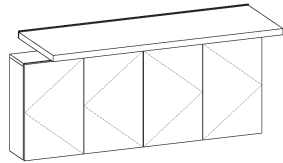

Wall Hung Credenza
29.9-48.4h Height Adjustable
Veneer Interior

Description	Prod. No. Prefix	Top Material (specify by code)		
		HPL	Wood1	Solid Surface
		...HP	...W	...SS
Wall Hung Credenza 48w 24d	UKFA4824...	8477	8878	9646
Wall Hung Credenza 48w 30d	UKFA4830...	9308	9704	10586
Wall Hung Credenza 54w 24d	UKFA5424...	8844	9244	10083
Wall Hung Credenza 54w 30d	UKFA5430...	9718	10114	11085
• Wall Hung Credenza 60w 24d	UKFA6024...	9239	9634	10545
Wall Hung Credenza 60w 30d	UKFA6030...	10157	10547	11608
Wall Hung Credenza 66w 24d	UKFA6624...	9593	9989	10969
Wall Hung Credenza 66w 30d	UKFA6630...	10554	10943	12090
Wall Hung Credenza 72w 24d	UKFA7224...	9960	10352	11404
Wall Hung Credenza 72w 30d	UKFA7230...	10963	11349	12586
Wall Hung Credenza 78w 24d	UKFA7824...	10316	10706	11827
Wall Hung Credenza 78w 30d	UKFA7830...	11361	11744	13069

! Notes:

- Top finishes are listed above; specify Wood1 finish for elements below worksurface.
- Standard HPL top material is Formica 949 White Matte.
- Standard Solid Surface material is Avonite Polaris White, Matte.
- 24d units have a 9d base section.
- 30d units have a 15d base section.
- Vertical hinge door access standard on all units.
- All units must be attached to wall.
- Accessory power standard with Duplex and dual Charging USB, soft plug.
- Tops are included with wall hung units.
- No locks.
- Pencil catches are standard on Wall Hung Credenzas.

+ Options:

- Specify pencil catch finish from standard powdercoat colors or (MRBAS) Brushed Aluminum w/ Steel Tint.
  - (MRB) Resin Black
  - (MRSA) Resin Satin Aluminum
  - (MRBM) Resin Matte Black
  - (MRTG) Resin Thunder Gray
  - (MRBZ) Resin Bronze
  - (MRW) Resin White
- Specify White, Silver or Black for height adjustable leg color.