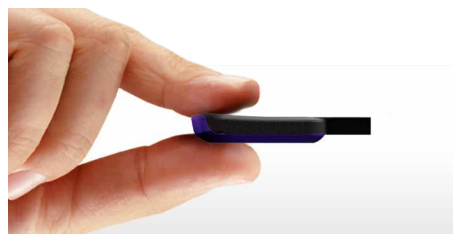

One-handed accessibility

Facilitate your Digital Life
Simple yet exquisite designs

USB Flash Drives | JetFlash Capless Series

Losing USB end caps can be quite annoying, not to mention the inconvenience of taking the cap on and off every time the drive is used. For extra convenience and protection, Transcend's JetFlash Capless Series offers a choice of capless, retractable designs or ultra-small, rugged drives that not only protect the device and its contents, but are compact and easy to carry around.

Extremely slim & lightweight

Lanyard/Keychain Attachment Hole

- Convenient capless design for one-handed operation
- Compact and lightweight for supreme portability
- Wide-range of stylish designs and storage capacities available
- Offers free download of Transcend Elite & RecoverX
- Limited Lifetime Warranty