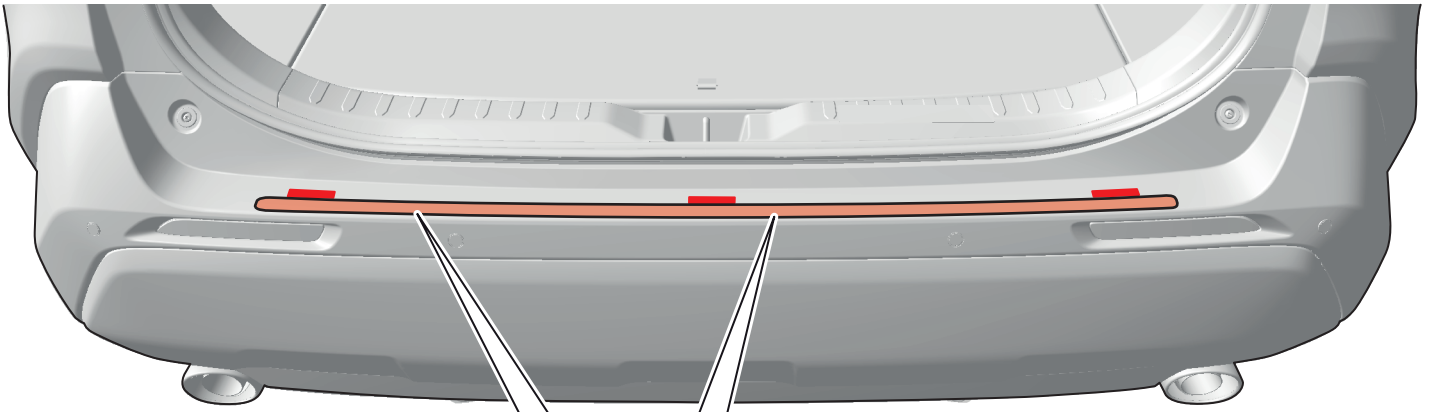

1	< 20°C → 2 20°C - 40°C → 9	2
3	20°C - 40°C → 9	INFO

8