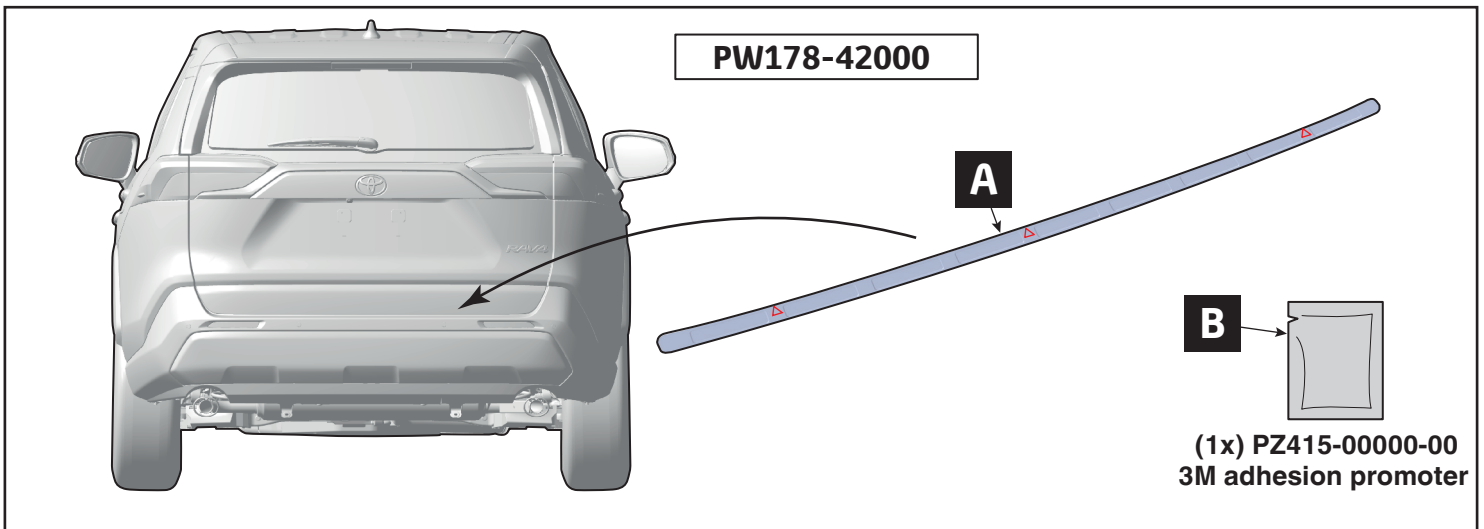

Revision record

Rev. No.	Date	Page	Steps	Remarks
①	29.11.2019	1, 11		Model year added
②	07.02.2020	1, 11		Model year updated

INFO

Material Safety Data Sheet

Technical Data Sheet

20°C - 40°C

40°C

20°C

20°C - 40°C

40°C

20°C

?

+

Non permanent

AIM 003-516-*

?

+