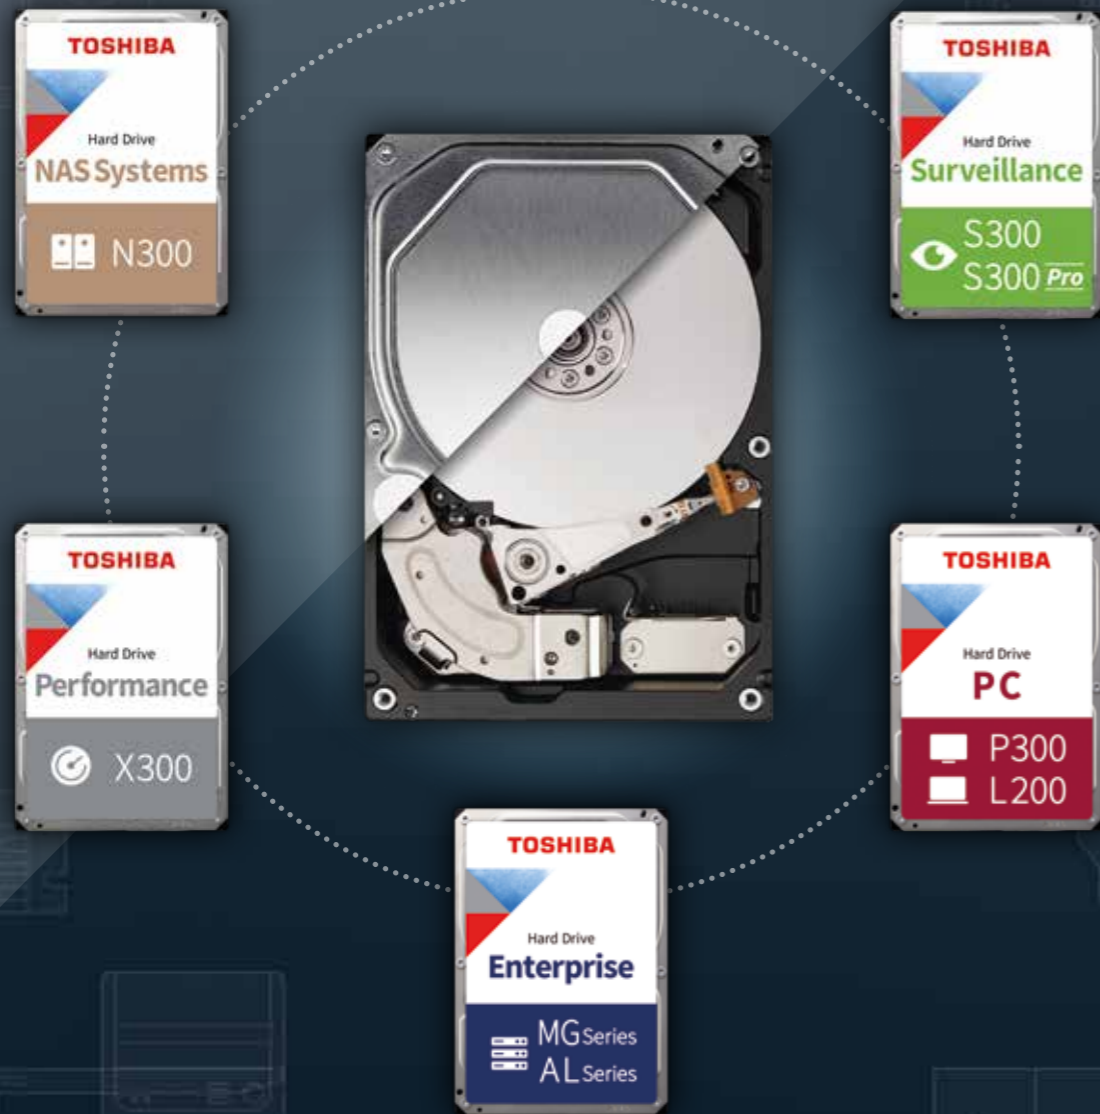

Internal Hard Disk Drives

Toshiba offers a broad range of internal hard drives to keep pace with the ever-growing specific requirements of data storage. Choose from a wide range of reliable hard drives that deliver innovative technology and best performance and are tailored to your storage needs. Targeting different application areas such as NAS, Surveillance, Gaming, PC, laptop, and Enterprise storage, Toshiba provides the highest standards to support your personal and business missions.

Everything is possible – with the right drive.