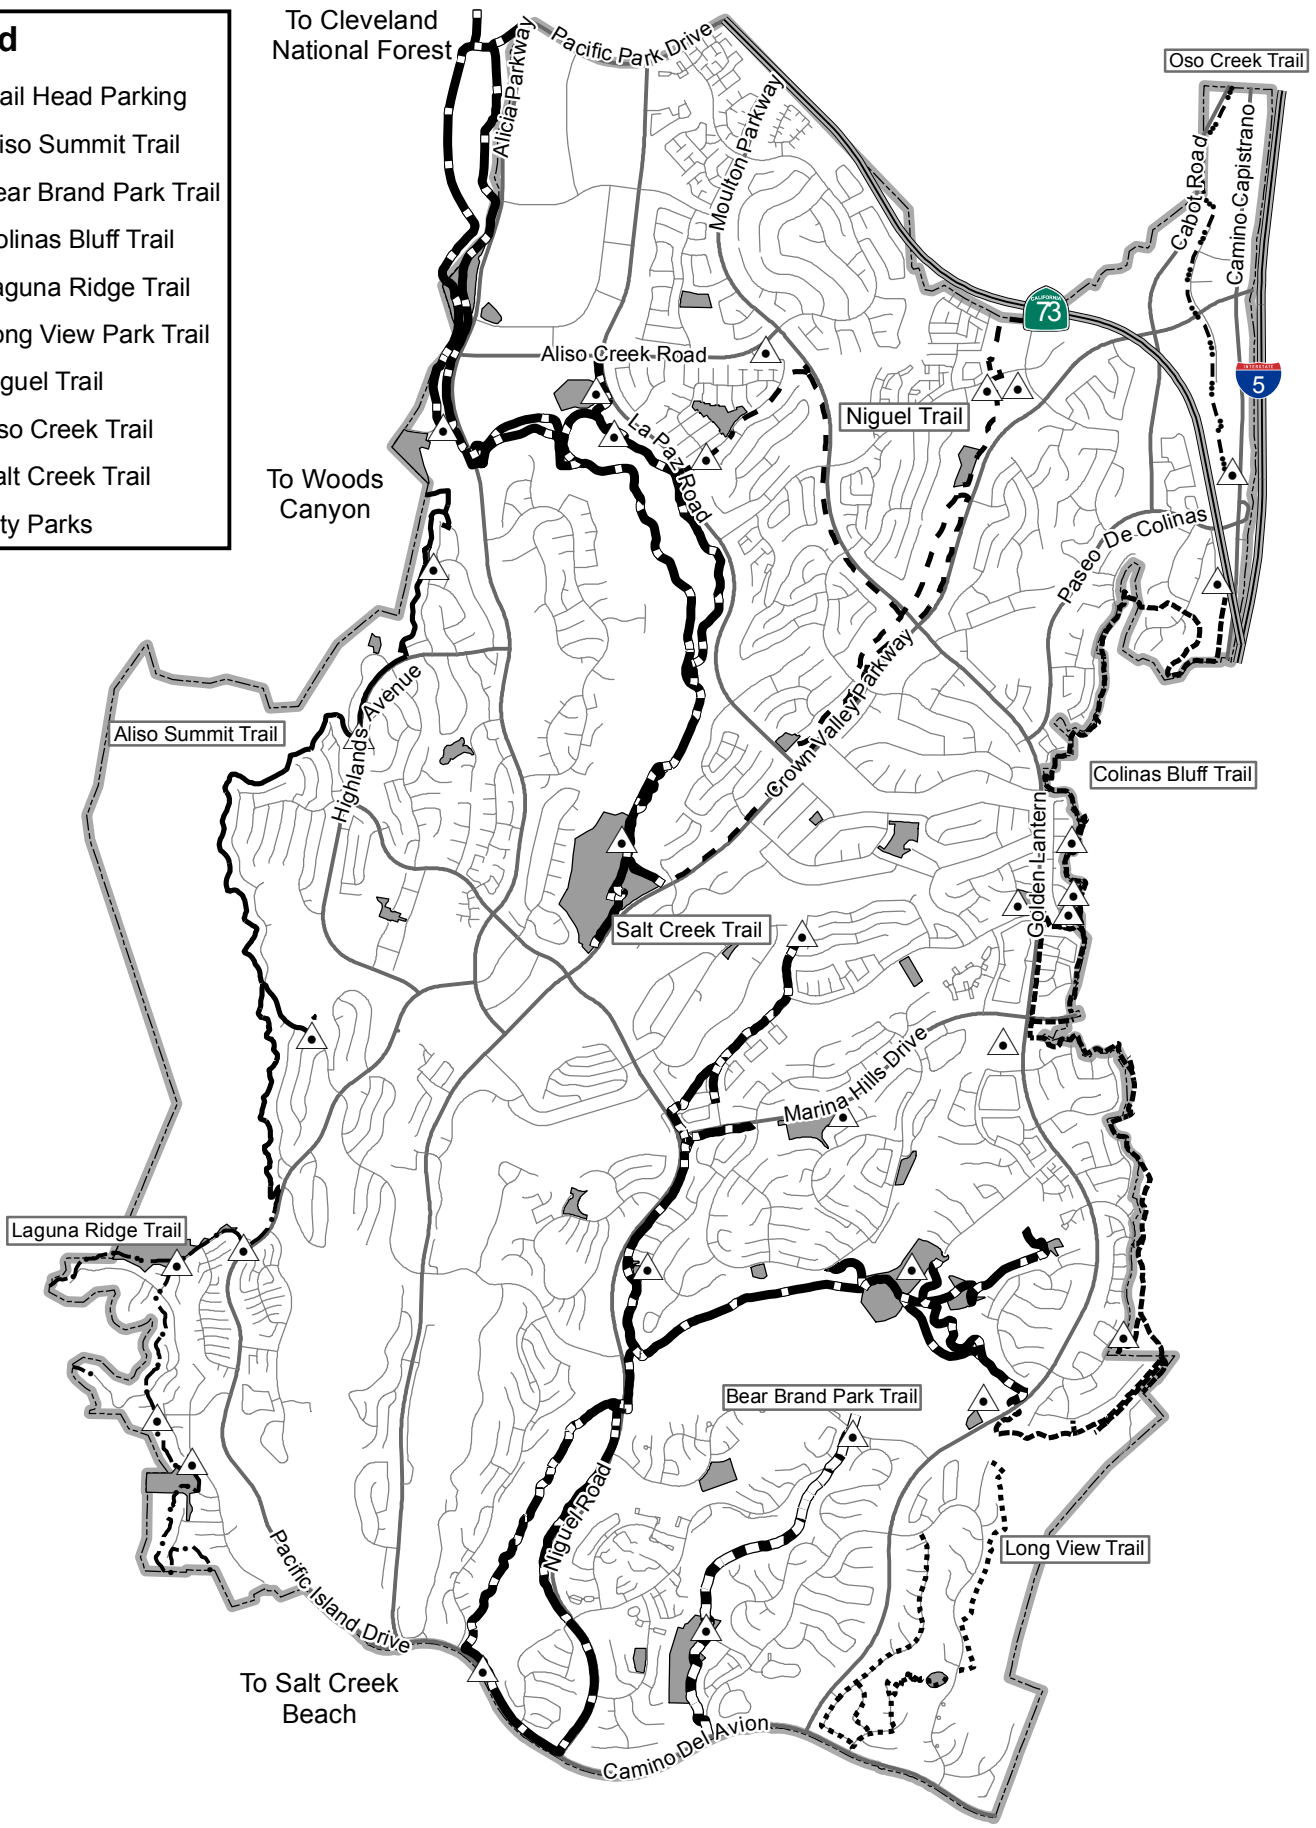

Legend

- Trail Head Parking
- Aliso Summit Trail
- Bear Brand Park Trail
- Colinas Bluff Trail
- Laguna Ridge Trail
- Long View Park Trail
- Niguel Trail
- Oso Creek Trail
- Salt Creek Trail
- City Parks

City of Laguna Niguel Trails

Detailed trail information is available at: www.cityoflagunaniguel.org/trails

City of Laguna Niguel
GIS
Geographic Information Systems

N

Date: 03/02/2016