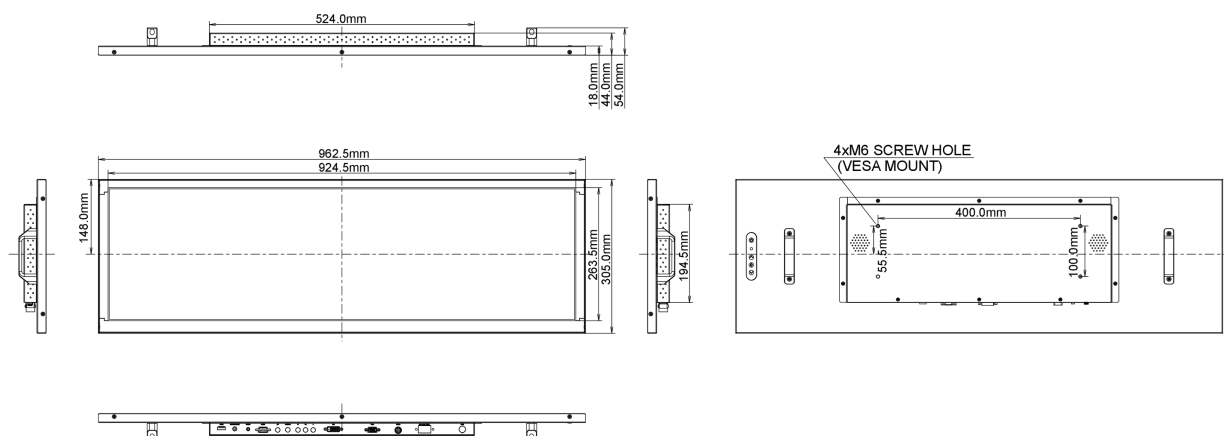

## 09 DIMENSIONS / WEIGHT

Product dimensions W x H x D	962.6 x 304.9 x 54.2mm
Weight (without box)	8.8kg
EAN code	4948570116881