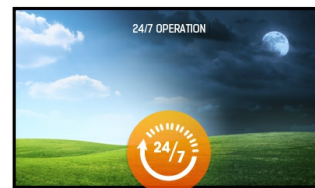

24/7

24/7 displays are designed for a continuous operation.