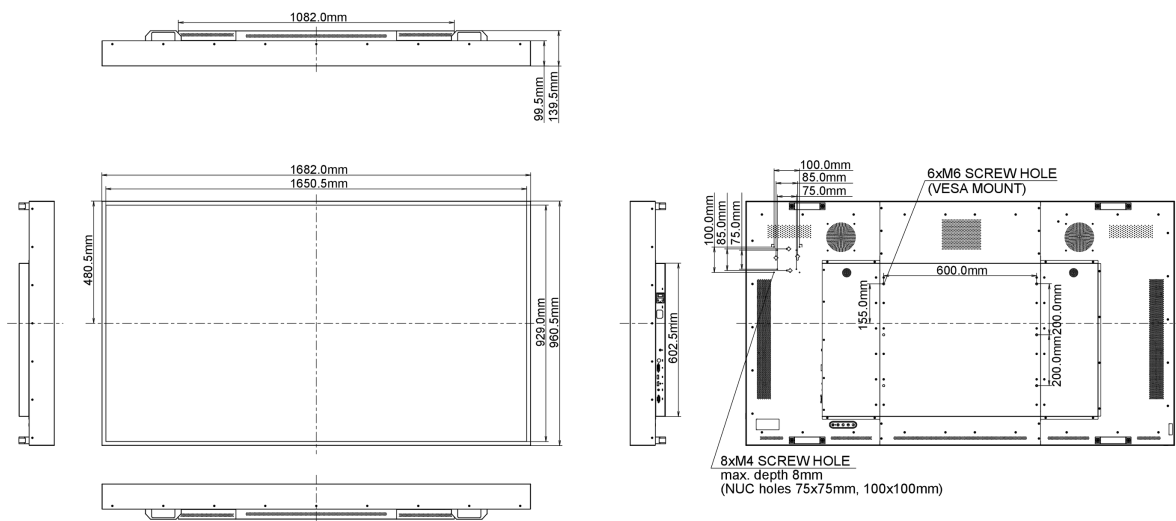

01 DISPLAY CHARACTERISTICS

Diagonal	75", 189.3cm
Panel	IPS M+ LED, matte finish
Native resolution	3840 x 2160 @60Hz (8.3 megapixel 4K UHD)
Aspect ratio	16:9
Brightness	3000 cd/m ² typical
Static contrast	1200:1 typical
Response time	8ms
Viewing zone	horizontal/vertical: 178°/178°, right/left: 89°/89°, up/down: 89°/89°
Colour support	1.07B 10bit
Horizontal Sync	30 - 83KHz
Vertical Sync	50 - 76Hz
Viewable area W x H	1649.7 x 927.9mm, 64.9 x 36.5"
Bezel width (sides, top, bottom)	15.7mm, 15.8mm, 15.8mm
Pixel pitch	0.429mm
Bezel colour and finish	black, matte

05 MECHANICAL

Orientation	landscape, portrait
VESA mounting	600 x 400mm, 600 x 200mm
Operation temperature range	0°C - 45°C
Storage temperature range	- 20°C - 60°C

MTBF

50.000 hours

06 ACCESSORIES INCLUDED

Cables	power (1.8m), HDMI (1.8m), RS-232c (1.8m)
Guides	quick start guide, safety guide
Other	analog light sensor cable

07 POWER MANAGEMENT

Power supply unit	internal
Power supply	AC AC - AC V, 100/V, 240Hz
Power usage	538W typical, 0.5W stand by, 0.5W off mode

08 SUSTAINABILITY

Regulations	CB, CE, CU
Energy efficiency class	D
Other	REACH SVHC above 0.1%: Lead

09 DIMENSIONS / WEIGHT

Product dimensions W x H x D	1682.0 x 960.5 x 99.5mm
Box dimensions W x H x D	1903 x 1220 x 265mm
Weight (without box)	76kg
EAN code	4948570116782