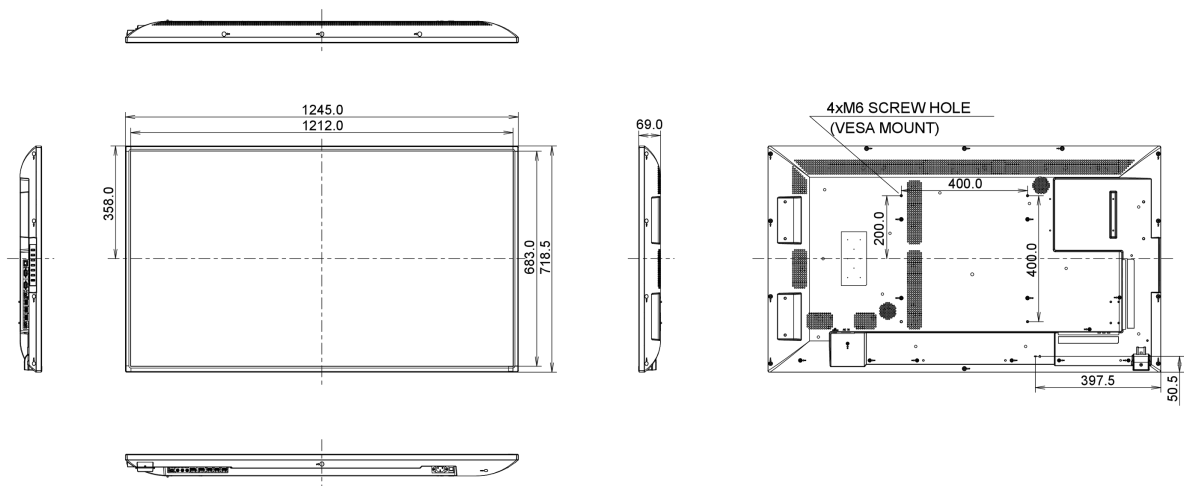

08 SUSTAINABILITY

Regulations	CB, CE, TÜV-Bauart, CU
Energy efficiency class	C
Other	REACH SVHC above 0.1%: Lead

09 DIMENSIONS / WEIGHT

Product dimensions W x H x D	1245.0 x 718.5 x 69mm
Box dimensions W x H x D	1423 x 863 x 226mm
Weight (without box)	16.8kg
Weight (with box)	23.7kg
EAN code	4948570116263