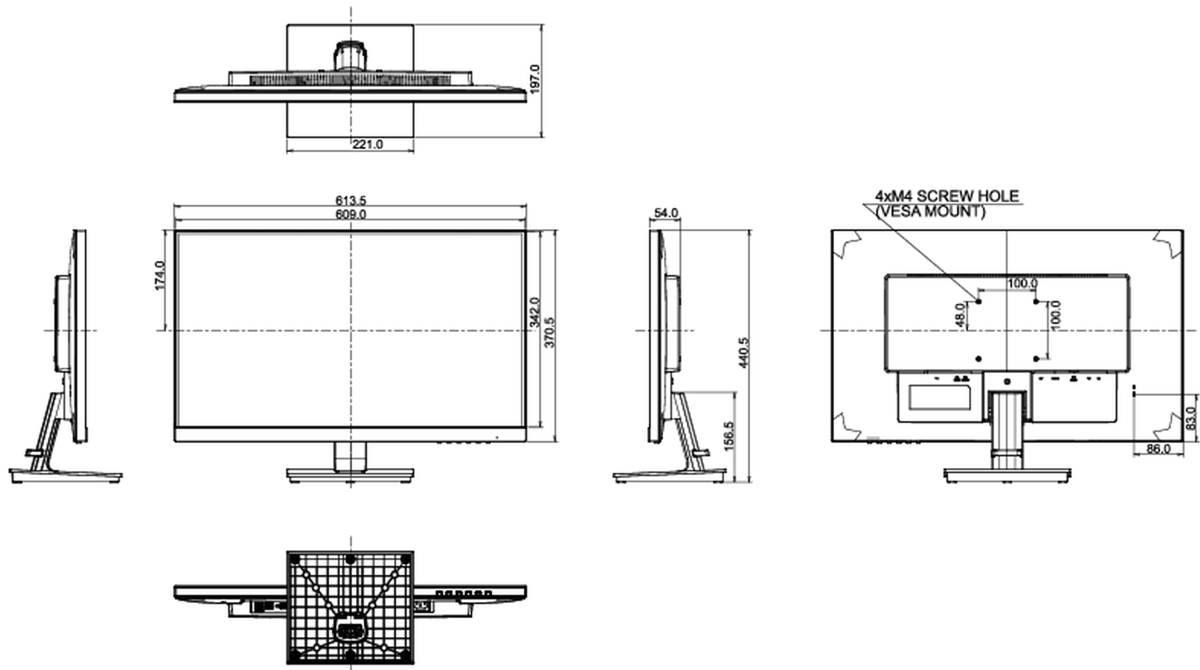

04 MECHANICAL

Display position adjustments	tilt
Tilt angle	22° up; 5° down
VESA mounting	100 x 100mm

05 ACCESSORIES INCLUDED

Cables	power, USB, HDMI
--------	------------------

Other

quick start guide, safety guide

08 DIMENSIONS / WEIGHT

Product dimensions W x H x D	613.5 x 440.5 x 197mm
Box dimensions W x H x D	690 x 451 x 140mm
Weight (without box)	5.3kg
Weight (with box)	6.6kg
EAN code	4948570115716

All trademarks and registered trademarks acknowledged. E & O E. Specification subject to change without notice. All LCD's comply with ISO-9241-307:2008 in connection with pixel defects.