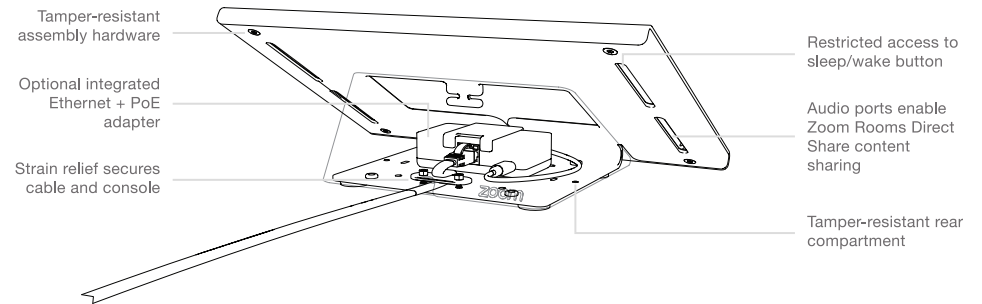

ZOOM ROOMS CONSOLE

for iPad

Secure iPad Console for Video Conferencing Control

Designed in collaboration with the Zoom team specifically to control Zoom Rooms, this striking hardware enables you to use iPad - the best device for Zoom Rooms control - without compromise. Sleek looks, commercial-grade construction, beautiful finish, theft resistance, and optional PoE power with MFi-Certified Gigabit Ethernet networking combine to produce an object you'd be proud to place between your CEO and your biggest client.

ZOOM ROOMS CONSOLE

H523, H525

for iPad

Features

ZOOM ROOMS CONSOLE

H523, H525

for iPad

Dimensions

ZOOM ROOMS CONSOLE

H523, H525

for iPad

	H523		H525	
Specifications	Price	\$199	Price	\$339
	Height	4.3 inches	Height	4.3 inches
	Width	11.3 inches	Width	11.3 inches
	Depth	7 inches	Depth	7 inches
	Weight	5.1 pounds	Weight	5.1 pounds
	Viewing Angle	30 degrees	Viewing Angle	30 degrees
	Warranty	2 years	Warranty	2 years

In the Box	Zoom Rooms Console VESA mounting hardware Cord anchor Assembly tool	Zoom Rooms Console Gigabit Ethernet + PoE Adapter with Lightning Cable Flat, nylon-braided CAT7 cable VESA mounting hardware Cord anchor
-------------------	--	---