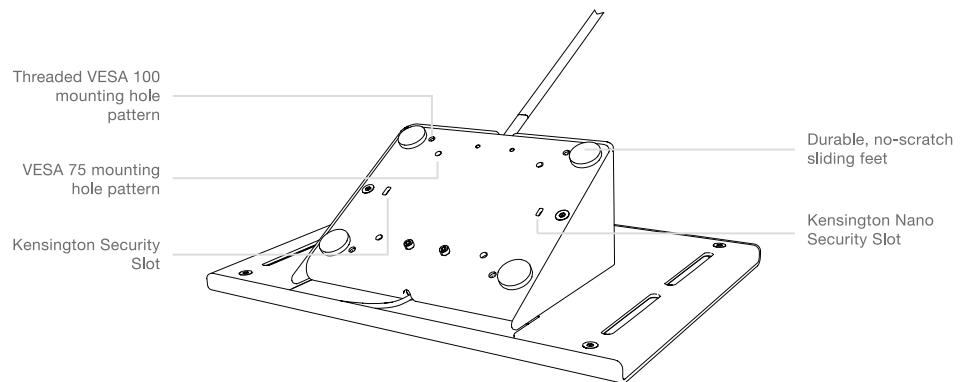

ZOOM ROOMS CONSOLE

for iPad

Secure iPad Console for Video Conferencing Control

Designed in collaboration with the Zoom team specifically to control Zoom Rooms, this striking hardware enables you to use iPad - the best device for Zoom Rooms control - without compromise. Sleek looks, commercial-grade construction, beautiful finish, theft resistance, and optional PoE power with MFi-Certified Gigabit Ethernet networking combine to produce an object you'd be proud to place between your CEO and your biggest client.

ZOOM ROOMS CONSOLE

H523, H525

for iPad

Features

ZOOM ROOMS CONSOLE

H523, H525

for iPad

Dimensions

ZOOM ROOMS CONSOLE

H523, H525

for iPad

	H523		H525	
Specifications	Price	\$199	Price	\$339
	Height	4.3 inches	Height	4.3 inches
	Width	11.3 inches	Width	11.3 inches
	Depth	7 inches	Depth	7 inches
	Weight	5.1 pounds	Weight	5.1 pounds
	Viewing Angle	30 degrees	Viewing Angle	30 degrees
	Warranty	2 years	Warranty	2 years

In the Box	Zoom Rooms Console VESA mounting hardware Cord anchor Assembly tool	Zoom Rooms Console Gigabit Ethernet + PoE Adapter with Lightning Cable Flat, nylon-braided CAT7 cable VESA mounting hardware Cord anchor
-------------------	--	---