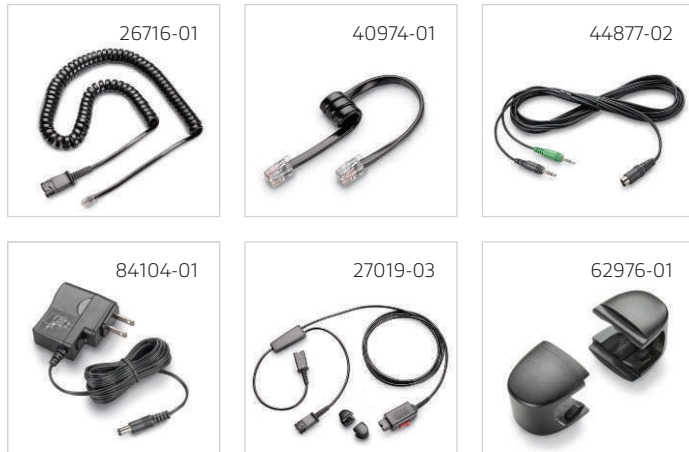

Accessories

27019-03	Y-Adapter Trainer Cord, with Microphone Mute Switch with QD Cord Lock
40702-01	M22 Coiled Cord, QD-to-Modular Phone Jack, Lightweight with QD Cord Lock
40710-01	Training Station Base (TSB): Audio Processor for Dual Headset Capability, <i>not pictured</i>
40711-01	Cable, 10' Extension, QD-to-QD, Lightweight with QD Cord Lock
45673-01	Rockwell Adapter Cable: Adapts M22 to Rockwell Galaxy Console, 4-Pin to 6-Pin, <i>not pictured</i>
46268-01	Adapter Cable: Adapts M22 to Lucent 8400, 6400, and 4400 Series phones, <i>not pictured</i>
62976-01	QD Cord Lock
85638-02	GE and Avaya Callmaster VI Adapter Cables: Adapts M22 to GE (model C) and Avaya Callmaster VI Systems, Male-to-Female Modular Connectors (2), M22 to the headset port on a Cisco deskphone, <i>not pictured</i>
85638-03	GE Adapter Cables: Adapts M22 to GE Systems (Models A and B), Male-to-Female Modular Connectors (2), <i>not pictured</i>

MX10™ AUDIO PROCESSOR

MX10

In the Box

Audio Processor
Phone Cable
Computer Cord
AC Power Supply

QD to Modular Phone Jack Coil Cable
Adjustment Key
User Guide

Spares and Replacement Parts

PART NO.

26716-01 Cable, Coil, QD-to-Modular Phone Jack (Audio Processor)
40974-01 Cable, Stub, Modular-to-Modular (Audio Processor-to-Telephone)
43590-01 Battery and Compatibility Doors, *not pictured*
44877-02 Computer Cord, MX10 to Sound Card
84104-01 AC Power Supply