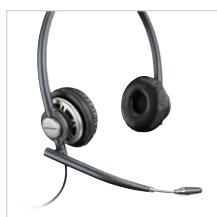

23-32
CORDED OFFICE HEADSETS