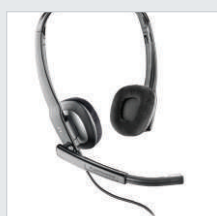

37
CABLES AND CONNECTORS

38
ACCESSORIES AND PARTS FOR DISCONTINUED PRODUCTS

Wireless Headset Systems

SAVI 400 SERIES 2
 SAVI 700 SERIES 4
 CS500 SERIES 6
 CS500 XD SERIES 8
 VOYAGER EDGE UC 10
 VOYAGER LEGEND CS 11
 VOYAGER FOCUS UC 12
 VOYAGER LEGEND UC 13
 HL10 AUTOMATIC HANDSET LIFTER 14
 ON-LINE INDICATOR 14