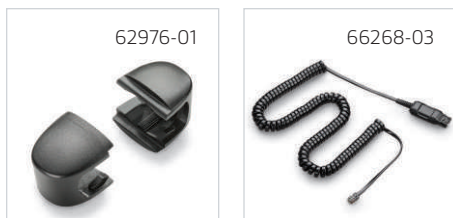

In the Box

- **H81** Voice Tube
- **H81N** Noise-canceling

Discontinued Models

All Polaris "P" Series

Spares and Replacement Parts

PART NO.	
29955-32	Ear Tip Pack
29960-01	Voice Tube, Clear (H81)
29961-01	Clothing Clip
41925-01	Ear Loop Cushion and Stabilizer

Accessories

10757-00	Background Noise Suppressor (H81)
10778-01	Quick Disconnect (QD) Cord Clip
26716-01	Cable, Coil, QD-to-Modular Phone Jack (Audio Processor)
27019-03	Y-Adapter Trainer Cord, with Microphone Mute Switch and QD Clamp
27708-01	Mute Switch, QD In-Line
29960-01	Voice Tube, Clear (H81), <i>not pictured</i>
29960-20	Voice Tube, Outrageous Orange (H81), <i>not pictured</i>
29960-30	Voice Tube, Passion Pink (H81), <i>not pictured</i>
29960-40	Voice Tube, Serene Green (H81), <i>not pictured</i>
29960-50	Voice Tube, Peaceful Purple (H81), <i>not pictured</i>
29960-60	Voice Tube, Cool Blue (H81), <i>not pictured</i>
40711-01	Cable, 10' Extension, QD-to-QD, Lightweight
43585-01	Value Pack for Voice Tube Models (H81) (Voice Tube, Ear Cushions (2), Background Noise Suppressor, QD Cord Clip), <i>not pictured</i>
62976-01	QD Cord Lock
66268-03	A10 Direct Connect Cable