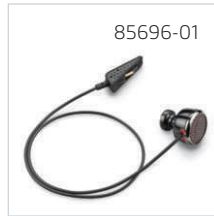

BLACKWIRE 435

Headset
Carrying Case

Clothing Clip
Quick Start Guide

85692-01

85695-01

85696-01

85697-01

85693-01