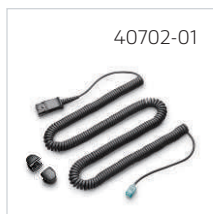

In the Box

VISTAPLUS AP15

VistaPlus AP15
AC Power Supply
USB Power Cable

Phone Cable
QD to Modular Phone Jack Coil Cable
User Guide

VISTA M22

Vista M22
AA Batteries (2)
Adjustment Key

Phone Cable
QD to Modular Phone Jack Coil Cable
User Guide

Spares and Replacement Parts

PART NO.

26609-03	Battery Door (M22), <i>not pictured</i>
26716-01	Cable, Coil, QD-to-Modular Phone Jack, Standard (M22) (Audio Processor)
40974-01	Cable, Stub, Modular-to-Modular (M22) (Audio Processor-to-Telephone)
45671-01	AC Power Supply (M22)
71173-01	AP15 Cable, Coil, QD-to-Modular Phone Jack
71174-01	AP15 Cable, Stub, Modular-to-Modular (Audio Processor-to-Telephone)
71530-01	AP15 USB Power Cable
80089-05	AP15 AC Power Supply

Accessories

27019-03	Y-Adapter Trainer Cord, with Microphone Mute Switch with QD Cord Lock
40702-01	M22 Coiled Cord, QD-to-Modular Phone Jack, Lightweight with QD Cord Lock
40710-01	Training Station Base (TSB): Audio Processor for Dual Headset Capability, <i>not pictured</i>
40711-01	Cable, 10' Extension, QD-to-QD, Lightweight with QD Cord Lock
45673-01	Rockwell Adapter Cable: Adapts M22 to Rockwell Galaxy Console, 4-Pin to 6-Pin, <i>not pictured</i>
46268-01	Adapter Cable: Adapts M22 to Lucent 8400, 6400, and 4400 Series phones, <i>not pictured</i>
62976-01	QD Cord Lock
85638-02	GE and Avaya Callmaster VI Adapter Cables: Adapts M22 to GE (model C) and Avaya Callmaster VI Systems, Male-to-Female Modular Connectors (2), M22 to the headset port on a Cisco deskphone, <i>not pictured</i>
85638-03	GE Adapter Cables: Adapts M22 to GE Systems (Models A and B), Male-to-Female Modular Connectors (2), <i>not pictured</i>