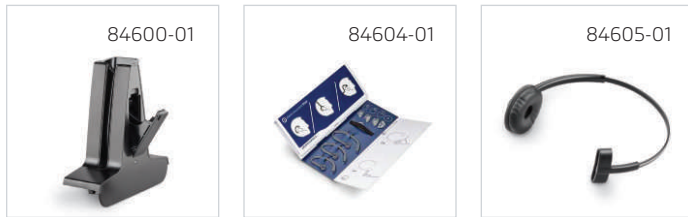

84600-01

84604-01

84605-01

84606-01

87229-01

202599-03

71781-01

80287-01

84601-01

84602-01

84603-01

84609-01

84601-01

84602-01

84603-01

84609-01

86005-01

87527-01

88940-01

88941-01

204755-01

37818-11

37820-11

38350-12

38439-11

38633-11

38734-11

38908-11

60961-35

78887-01

85638-01

87317-01

87327-01

89280-11

201081-01

202578-01

Spares and Replacement Parts (continued)

PART NO.

- 84600-01 Deluxe Charging Cradle (W745)
  84604-01 Savi Fit Kit, Earloops/Earbuds/Foam Cushions (W740/W745)
  84605-01 Over-the-head Headband (W740/W745)
  84606-01 Behind-the-head Neckband (W740/W745)
  86009-01 Telephone Interface Cable, *pictured on page 42*
  86658-01 USB Cable, *pictured on page 42*
  87229-01 Leatherette Ear Cushions, 2 Units (W740/W745)
  202599-03 Headset Battery (w/ Removal Tool) (W710/W720)

Accessories

- 71781-01 Ear Cushions, Foam (2) (W710/W720)
  80287-01 On-Line Indicator, Straight Plug
  82905-21 Over-the-ear Headset and Charge Cradle (W730), *pictured on page 4*
  83322-11 Over-the-head Headset and Charge Cradle (W720), *pictured on page 4*
  83323-11 Over-the-head Headset and Charge Cradle (W710), *pictured on page 4*
  83356-01 WH500 Convertible Headset and Charge Cradle (W740), *pictured on page 4*
  84601-01 Deluxe Charging Cradle Kit (W740) (Deluxe Charging Cradle + Spare Battery)
  84602-01 USB Deluxe Charger (W745)
  84603-01 USB Deluxe Charging Kit (W740) (Deluxe Charger + Spare Battery)
  84609-01 Charge Base, 5 Units, 3 Pins (with AC Power Supply)
  86005-01 Charge Base, 1 Unit, 3 Pins (with AC Power Supply)
  87527-01 Foam Ear Loop Covers, 20 Units (W740/W745), *pictured on page 9*
  88940-01 Spare Eartips, 25 units, small (W740/W745), *pictured on page 9*
  88941-01 Spare Eartips, 25 units, medium (W740/W745), *pictured on page 9*
  204755-01 Savi Spare Battery w/ on/off switch (W740/W745)

Cables and Connectors for Remote Desk Phone Call Control

- 37818-11 APS-11, Electronic Hook Switch, Siemens®/Funwerk®/Auerswald®/Agfeo®/Aastra®/DeTeWe®
  37820-11 APT-31, Electronic Hook Switch, Avaya® Gmbh (Tenovis)
  38350-12 APC-42, Electronic Hook Switch, Cisco
  38439-11 APP-51, Electronic Hook Switch, Polycom®
  38633-11 APV-66, Electronic Hook Switch, Avaya (EU24)
  38734-11 APV-63, Electronic Hook Switch, Avaya
  38908-11 APA-23, Electronic Hook Switch, Alcatel®, *pictured on page 9*
  60961-35 HL10™ Handset Lifter, Straight Plug
  78887-01 RD-1 Electronic Hook Switch, Shoretel®/Toshiba®/Adtran®/Allworx®
  85638-01 EHS Extension Cable, Cisco, *not pictured*
  87317-01 APC-45, Electronic Hook Switch, *pictured on page 9*
  87327-01 APD-80, Electronic Hook Switch, *pictured on page 9*
  89280-11 APN-91, Electronic Hook Switch, NEC®, *pictured on page 9*
  201081-01 APC-82, Electronic Hook Switch, Cisco, *pictured on page 9*
  202578-01 APU-72, Electronic Hook Switch, Avaya (Nortel®)/Cisco