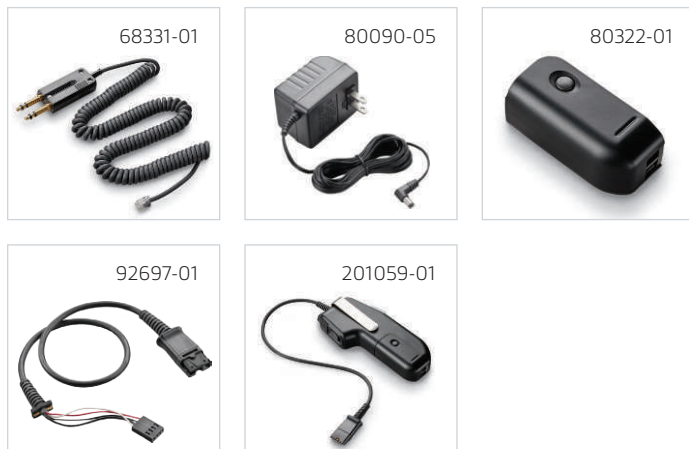

Accessories

27019-03 Y-Adapter Trainer Cord with Microphone Mute Switch and QD Clamp
62976-01 QD Cord Lock

CA12CD-S™

CA12CD-S

In the Box

Hand Held PTT Unit (Remote)
Base Unit
Console Interface Cable
Battery Packs (2)
AC Power Supply
User Guide