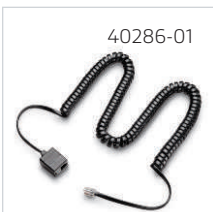

In the Box

S11

Headset
Headset Stand
Base

AC Power Supply
User Guide

S12

Headset
Earloops
Headband
Headset Stand

Base
AC Power Supply
User Guide

Spare Parts

PART NO.

- 43297-01 Earloop Kit; S, M, L (S12)
- 43298-03 Headband (S12)
- 45650-03 Spare Ring / Pivot Ball Assembly
- 45671-01 AC Power Supply (S11/12)
- 46186-01 Ear Cushion, Leatherette
- 46199-01 Clothing Clip (S11)
- 65217-01 Headset Stand (S12)
- 65219-01 Headset (S12, no headband, ear cushions or ear hooks)
- 65388-02 Headset (S11)

Accessories

- 40286-01 Coil Cord, 10' Extension, Modular Phone Jack

40286-01