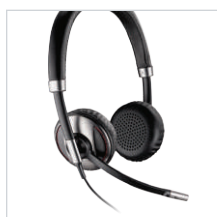

18-22
USB CORDED HEADSETS