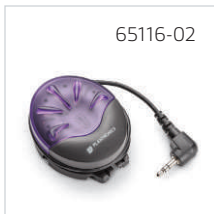

Accessories

46429-01	On-Line Indicator Extension Cord
65116-02	On-Line Indicator Light
72742-01	Headband Pad
75050-01	Charging Unit, Stand Alone, No Headset

NOTE: For Cables and Connectors for Remote Desk Phone Call Control, see page 9.