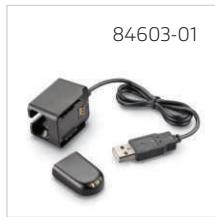

84600-01

84604-01

84605-01

84606-01

87229-01

202599-03

71781-01

80287-01

84601-01

84602-01

84603-01

84609-01

84601-01

84602-01

84603-01

84609-01

86005-01

87527-01

88940-01

88941-01

204755-01

37818-11

37820-11

38350-12

38439-11

38633-11

38734-11

38908-11

60961-35

78887-01

85638-01

87317-01

87327-01

89280-11

201081-01

202578-01

Spares and Replacement Parts (continued)

PART NO.

- 84600-01 Deluxe Charging Cradle (W745)
  84604-01 Savi Fit Kit, Earloops/Earbuds/Foam Cushions (W740/W745)
  84605-01 Over-the-head Headband (W740/W745)
  84606-01 Behind-the-head Neckband (W740/W745)
  86009-01 Telephone Interface Cable, *pictured on page 42*
  86658-01 USB Cable, *pictured on page 42*
  87229-01 Leatherette Ear Cushions, 2 Units (W740/W745)
  202599-03 Headset Battery (w/ Removal Tool) (W710/W720)

Accessories