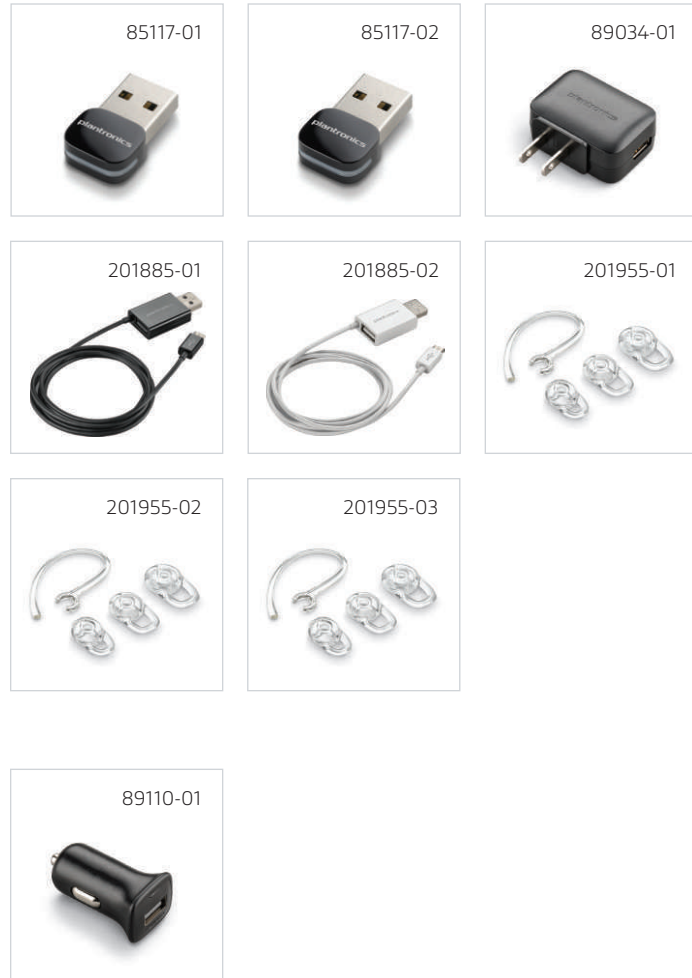

Cables and Connectors for Remote Desk Phone Call Control

- 37818-11 APS-11, Electronic Hook Switch, Siemens®/Funwerk®/Auerswald®/Agfeo®/Aastra®/DeTeWe®
- 37820-11 APT-31, Electronic Hook Switch, Avaya® Gmbh (Tenovis)
- 38350-12 APC-42, Electronic Hook Switch, Cisco
- 38439-11 APP-51, Electronic Hook Switch, Polycom®
- 38633-11 APV-66, Electronic Hook Switch, Avaya (EU24)
- 38734-11 APV-63, Electronic Hook Switch, Avaya
- 38908-11 APA-23, Electronic Hook Switch, Alcatel®
- 60961-35 HL10 Handset Lifter, Straight Plug
- 78887-01 RD-1 Electronic Hook Switch, Shoretel®/Toshiba®/Adtran®/Allworx®
- 85638-01 EHS Extension Cable, Cisco, *not pictured*
- 87317-01 APC-45, Electronic Hook Switch, Cisco
- 87327-01 APD-80, Electronic Hook Switch
- 89280-11 APN-91, Electronic Hook Switch, NEC®
- 201081-01 APC-82, Electronic Hook Switch, Cisco
- 202268-01 API-28, Electronic Hook Switch, Apple iPhones
- 202578-01 APU-72, Electronic Hook Switch, Avaya (Nortel®)/Cisco

VOYAGER® EDGE UC

Voyager Edge Charge Case

Voyager Edge UC

In the Box

VOYAGER EDGE UC

- | | |
|--|-------------------------|
| Headset | Earloop |
| Mini Bluetooth® USB Adapter | S/M/L Eartips |
| USB Charging Case | Modular AC Wall Charger |
| USB to Micro USB cable (see Calisto 610) | BT dongle |