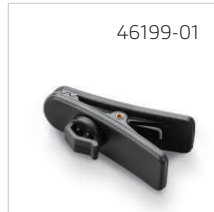

Accessories

- 40286-01 Coil Cord, 10' Extension, Modular Phone Jack

43297-01

43298-03

45650-03

45671-01

46186-01

46199-01