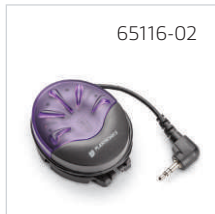

ACCESSORIES AND PARTS FOR DISCONTINUED PRODUCTS

10757-00

15729-05

17593-01

22096-02

24316-01

43220-01

60425-11

61871-01

SUPRA®

PART NO.

- 10757-00 Background Noise Suppressor (H51/H61)
- 15729-05 Ear Cushions, Foam (2)
- 17593-01 Voice Tube, Clear (H51/H61)
- 22096-02 Ear Cushions, Circumaural
- 24316-01 Windscreen (H51N/H61N)
- 43220-01 Clothing Clip
- 60425-01 Ear Cushions, Leatherette (2)
- 61871-01 Ear Cushions, Super Soft, Foam (2)

SUPRAPLUS® SL (NOT PICTURED)

- 10757-00 Background Noise Suppressor (H351/H361)
- 24460-01 Clothing Clip
- 29960-01 Voice Tube, Clear (H351/H361)
- 40709-02 Ear Cushions, Foam (2)
- 65932-01 Value Pack for Voice Tube Models (H351/H361)
- 67712-01 Ear Cushions, Leatherette (2)
- 83195-01 Ear Cushion, Circumaural

ACCESSORIES AND PARTS FOR DISCONTINUED PRODUCTS

46429-01

60961-32

65116-02

69519-01

69520-01

69521-01

69522-01

72913-01

PLANTRONICS VOYAGER® 510S, PLANTRONICS VOYAGER 510-USB

PART NO.

- 46429-01 On-Line indicator Extension Cord
- 60961-32 HL10 Handset Lifter (510S)
- 65116-02 On-Line Indicator Light (510S)
- 69519-01 USB Charging Adapter Cable (510-USB)
- 69520-01 Car Charger
- 69521-01 Belt Clip Carry Pouch
- 69522-01 AC Headset Adapter
- 69679-01 Travel Pack (Belt Clip Carry Pouch, Car Charger, USB Charging Cable), *not pictured*
- 72913-01 Eartips (5, 3 with Gel Tips)
- 74403-01 USB Extension Cable (510-USB), *not pictured*
- 74405-01 Cloth Drawstring Travel Pouch, *not pictured*