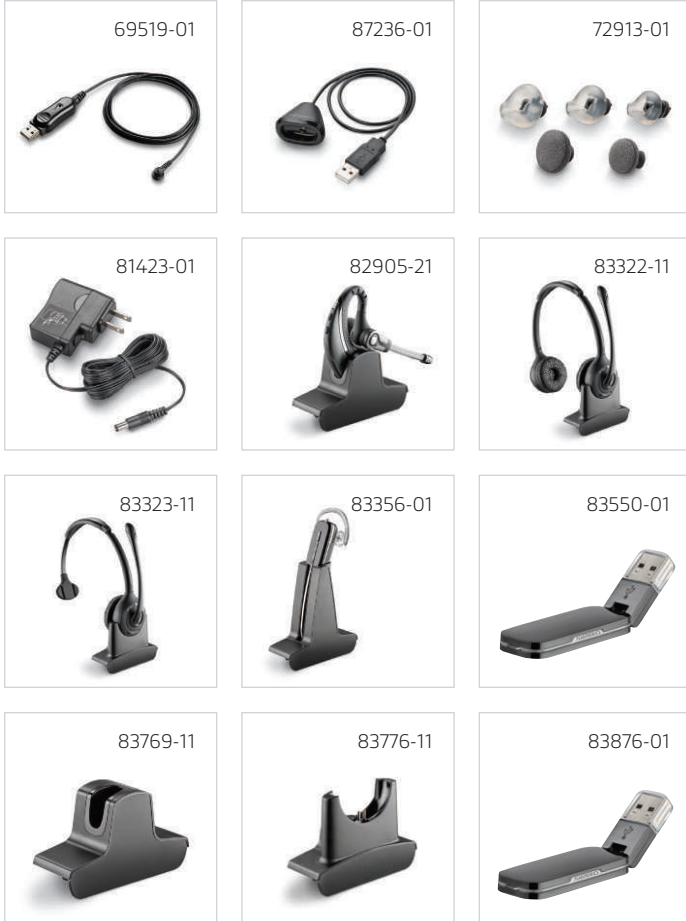

SAVI 430

Headset and Eartips	AC Power Supply	Carrying Case
Charging Cradle	USB Charging Cable	Quick Start Guide
Charging Base	DECT 6.0 USB Adapter	

SAVI 420

Headset	AC Power Supply	Carrying Case
Charging Cradle	Charging Base	Quick Start Guide
DECT 6.0 USB Adapter	Base Stabilizer	

SAVI 410

Headset	AC Power Supply	Carrying Case
Charging Cradle	Charging Base	Quick Start Guide
DECT 6.0 USB Adapter	Base Stabilizer	

Spares and Replacement Parts

PART NO.

69519-01	USB Charging Cable, Non-magnetic/SMIF Charging* (W430)
87236-01	USB Charging Cable, Magnetic Charging (W430)
72913-01	Eartips: 5, 3 with Gel Tips (W430)
81423-01	AC Power Supply, Straight Plug
82905-21	Over-the-ear Headset with Eartips and Charge Cradle (W430)
83322-11	Over-the-head Headset and Charge Cradle (W420)
83323-11	Over-the-head Headset and Charge Cradle (W410)
83356-01	Convertible Headset and Charge Cradle, Fit Kit (W440)
83550-01	D100™ DECT 6.0 USB Adapter (with Charge Base, USB Cable and AC Power Supply)
83769-11	Base Charging Cradle** (W430)
83776-11	Over-the-head Charging Cradle (W410/W420)
83876-01	D100 DECT 6.0 USB Adapter with Charge Base, USB Cable and AC Power Supply (Microsoft® version)

*Newer W430 headsets feature magnetic docking. See image for reference.

**Includes cradles for old and new W430 headsets (non-magnetic/SMIF and magnetic)