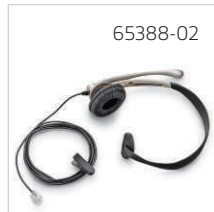

In the Box

S11

Headset
Headset Stand
Base

AC Power Supply
User Guide

S12

Headset
Earloops
Headband
Headset Stand

Base
AC Power Supply
User Guide

Spare Parts

PART NO.

- 43297-01 Earloop Kit; S, M, L (S12)
- 43298-03 Headband (S12)
- 45650-03 Spare Ring / Pivot Ball Assembly
- 45671-01 AC Power Supply (S11/12)
- 46186-01 Ear Cushion, Leatherette
- 46199-01 Clothing Clip (S11)
- 65217-01 Headset Stand (S12)
- 65219-01 Headset (S12, no headband, ear cushions or ear hooks)
- 65388-02 Headset (S11)

Accessories

- 40286-01 Coil Cord, 10' Extension, Modular Phone Jack