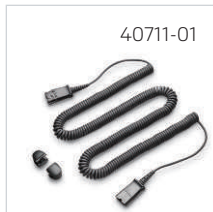

66268-03

Accessories

- 10757-00 Background Noise Suppressor (H171)
- 10778-01 Quick Disconnect (QD) Cord Clip
- 26716-01 Cable, Coil, QD-to-Modular Phone Jack (Audio Processor)
- 27019-03 Y-Adapter Trainer Cord, with Microphone Mute Switch and QD Clamp
- 27708-01 Mute Switch, QD In-Line
- 29960-20 Voice Tube, Outrageous Orange (H171), *not pictured*
- 29960-30 Voice Tube, Passion Pink (H171), *not pictured*
- 29960-40 Voice Tube, Serene Green (H171), *not pictured*
- 29960-50 Voice Tube, Peaceful Purple (H171) *not pictured*
- 29960-60 Voice Tube, Cool Blue (H171), *not pictured*
- 40700-01 Eyeglass Clip, *not pictured*
- 40711-01 Cable, 10' Extension, QD-to-QD, Lightweight
- 62404-01 Value Pack for Voice Tube Models (H171) (Voice Tube, Ear Cushion, Clothing Clip, Background Noise Suppressor), *not pictured*
- 62800-01 Behind-the-head Neckband
- 62976-01 QD Cord Lock
- 66268-03 A10 Direct Connect Cable