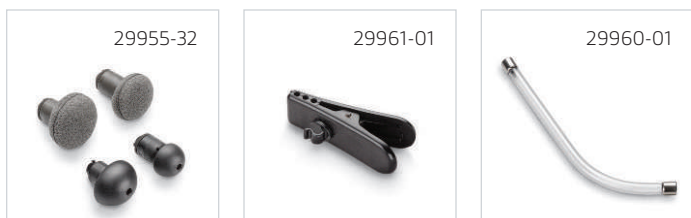

In the Box

- **H81** Voice Tube
- **H81N** Noise-canceling

Discontinued Models

All Polaris "P" Series

Spares and Replacement Parts

PART NO.	
29955-32	Ear Tip Pack
29960-01	Voice Tube, Clear (H81)
29961-01	Clothing Clip
41925-01	Ear Loop Cushion and Stabilizer

Accessories

10757-00	Background Noise Suppressor (H81)
10778-01	Quick Disconnect (QD) Cord Clip
26716-01	Cable, Coil, QD-to-Modular Phone Jack (Audio Processor)
27019-03	Y-Adapter Trainer Cord, with Microphone Mute Switch and QD Clamp
27708-01	Mute Switch, QD In-Line
29960-01	Voice Tube, Clear (H81), <i>not pictured</i>
29960-20	Voice Tube, Outrageous Orange (H81), <i>not pictured</i>
29960-30	Voice Tube, Passion Pink (H81), <i>not pictured</i>
29960-40	Voice Tube, Serene Green (H81), <i>not pictured</i>
29960-50	Voice Tube, Peaceful Purple (H81), <i>not pictured</i>
29960-60	Voice Tube, Cool Blue (H81), <i>not pictured</i>
40711-01	Cable, 10' Extension, QD-to-QD, Lightweight
43585-01	Value Pack for Voice Tube Models (H81) (Voice Tube, Ear Cushions (2), Background Noise Suppressor, QD Cord Clip), <i>not pictured</i>
62976-01	QD Cord Lock
66268-03	A10 Direct Connect Cable