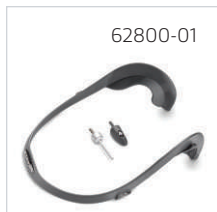

In the Box

- **H171** Monaural / Voice Tube
- **H171N** Monaural / Noise-canceling

Discontinued Models

All Polaris "P" Series

Spares and Replacement Parts

PART NO.

- 29960-01 Voice Tube, Clear (H171)
- 43220-01 Clothing Clip
- 60965-01 Ear Loop
- 60966-01 Headband
- 60967-01 Ear Cushion, Foam

Accessories

- 10757-00 Background Noise Suppressor (H171)
- 10778-01 Quick Disconnect (QD) Cord Clip
- 26716-01 Cable, Coil, QD-to-Modular Phone Jack (Audio Processor)
- 27019-03 Y-Adapter Trainer Cord, with Microphone Mute Switch and QD Clamp
- 27708-01 Mute Switch, QD In-Line
- 29960-20 Voice Tube, Outrageous Orange (H171), *not pictured*
- 29960-30 Voice Tube, Passion Pink (H171), *not pictured*
- 29960-40 Voice Tube, Serene Green (H171), *not pictured*
- 29960-50 Voice Tube, Peaceful Purple (H171) *not pictured*
- 29960-60 Voice Tube, Cool Blue (H171), *not pictured*
- 40700-01 Eyeglass Clip, *not pictured*
- 40711-01 Cable, 10' Extension, QD-to-QD, Lightweight
- 62404-01 Value Pack for Voice Tube Models (H171) (Voice Tube, Ear Cushion, Clothing Clip, Background Noise Suppressor), *not pictured*
- 62800-01 Behind-the-head Neckband
- 62976-01 QD Cord Lock
- 66268-03 A10 Direct Connect Cable