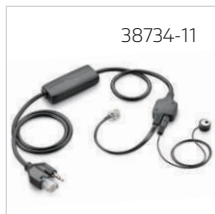

ACCESSORIES AND PARTS FOR DISCONTINUED PRODUCTS

SAVI® OFFICE CONTINUED

Spares and Replacement Parts (continued)

PART NO.

- 83768-01 Convertible Charge Cradle (WO100/101)
- 83769-11 Over-the-ear Charging Cradle (WO200/201)
- 83776-01 Over-the-head Charging Cradle (WO300/WO350)
- 86009-01 Telephone Interface Cable
- 86658-01 USB Cable

Accessories

- 71781-01 Ear Cushions, Foam (2) (WO300/WO350)
- 80287-01 On-Line Indicator, Straight Plug
- 84609-01 Charge Base, 5 Unit, 3 Pins (with AC Power Supply)
- 86005-01 Charge Base, 1 Unit, 3 Pins (with AC Power Supply)

Cables and Connectors for Remote Desk Phone Call Control

- 37818-11 APS-11, Electronic Hook Switch, Siemens®/Funwerk®/Auerswald®/Agfeo®/Aastra®/DeTeWe®
- 37820-11 APT-31, Electronic Hook Switch, Avaya® Gmbh (Tenovis)
- 38350-12 APC-42
- 38439-11 APP-51, Electronic Hook Switch, Polycom®
- 38633-11 APV-66, Electronic Hook Switch, Avaya (EU24)
- 38734-11 APV-63, Electronic Hook Switch, Avaya
- 38908-11 APA-23, Electronic Hook Switch, Alcatel®
- 60961-35 HL10 Handset Lifter, Straight Plug
- 78887-01 RD-1 Electronic Hook Switch, Shoretel®/Toshiba®/Adtran®/Allworx®, *pictured on page 9*
- 87317-01 APC-45, Electronic Hook Switch, Cisco, *pictured on page 9*
- 87327-01 APD-80, Electronic Hook Switch, *pictured on page 9*
- 89280-11 APN-91, Electronic Hook Switch, NEC
- 202578-01 APU-72, Electronic Hook Switch, Avaya (Nortel®)/Cisco, *pictured on page 9*