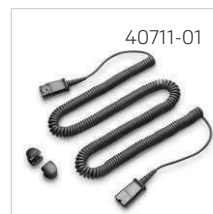

In the Box

VISTAPLUS AP15

VistaPlus AP15
AC Power Supply
USB Power Cable

Phone Cable
QD to Modular Phone Jack Coil Cable
User Guide

VISTA M22

Vista M22
AA Batteries (2)
Adjustment Key

Phone Cable
QD to Modular Phone Jack Coil Cable
User Guide

Spares and Replacement Parts

PART NO.

26609-03	Battery Door (M22), <i>not pictured</i>
26716-01	Cable, Coil, QD-to-Modular Phone Jack, Standard (M22) (Audio Processor)
40974-01	Cable, Stub, Modular-to-Modular (M22) (Audio Processor-to-Telephone)
45671-01	AC Power Supply (M22)
71173-01	AP15 Cable, Coil, QD-to-Modular Phone Jack
71174-01	AP15 Cable, Stub, Modular-to-Modular (Audio Processor-to-Telephone)
71530-01	AP15 USB Power Cable
80089-05	AP15 AC Power Supply

Accessories

27019-03	Y-Adapter Trainer Cord, with Microphone Mute Switch with QD Cord Lock
40702-01	M22 Coiled Cord, QD-to-Modular Phone Jack, Lightweight with QD Cord Lock
40710-01	Training Station Base (TSB): Audio Processor for Dual Headset Capability, <i>not pictured</i>
40711-01	Cable, 10' Extension, QD-to-QD, Lightweight with QD Cord Lock
45673-01	Rockwell Adapter Cable: Adapts M22 to Rockwell Galaxy Console, 4-Pin to 6-Pin, <i>not pictured</i>
46268-01	Adapter Cable: Adapts M22 to Lucent 8400, 6400, and 4400 Series phones, <i>not pictured</i>
62976-01	QD Cord Lock
85638-02	GE and Avaya Callmaster VI Adapter Cables: Adapts M22 to GE (model C) and Avaya Callmaster VI Systems, Male-to-Female Modular Connectors (2), M22 to the headset port on a Cisco deskphone, <i>not pictured</i>
85638-03	GE Adapter Cables: Adapts M22 to GE Systems (Models A and B), Male-to-Female Modular Connectors (2), <i>not pictured</i>