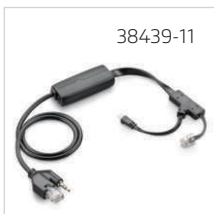

In the Box

- MDA200 Multi-Device Adapter
- Telephone Interface Cable
- Quick Start Guide

Spares and Replacement Parts

PART NO.

- 86007-01 Telephone Interface Cable

Accessories

- 74403-01 USB Extension Cable, not pictured
- 80287-01 On-Line Indicator, Straight Plug
- 86008-01 Bundle, HL10/AC Power Supply Bundle (Universal)
- 86079-01 AC Power Supply, Straight Plug (Universal)

Cables and Connectors for Remote Desk Phone Call Control

- 37818-11 APS-11, Electronic Hook Switch, Siemens®/Funwerk®/Auerswald®/Agfeo®/Aastra®/DeTeWe®
- 37820-11 APT-31, Electronic Hook Switch, Avaya® Gmbh (Tenovis)
- 38350-12 APC-42, Electronic Hook Switch, Cisco®, *not pictured*
- 38439-11 APP-51, Electronic Hook Switch, Polycom®
- 38633-11 APV-66, Electronic Hook Switch, Avaya (EU24)
- 38734-11 APV-63, Electronic Hook Switch, Avaya
- 38908-11 APA-23, Electronic Hook Switch, Alcatel®
- 60961-35 HL10 Handset Lifter, Straight Plug
- 78887-01 RD-1 Electronic Hook Switch, Shoretel®/Toshiba®/Adtran®/Allworx®
- 85638-01 EHS Extension Cable, Cisco, *not pictured*
- 87317-01 APC-45, Electronic Hook Switch, Cisco
- 87327-01 APD-80, Electronic Hook Switch
- 89280-11 APN-91, Electronic Hook Switch, NEC®, *pictured on page 9*
- 201081-01 APC-82, Electronic Hook Switch, Cisco, *pictured on page 9*
- 202578-01 APU-72, Electronic Hook Switch, Avaya (Nortel®)/Cisco