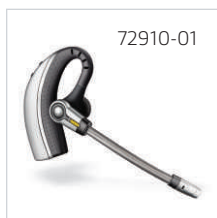

ACCESSORIES AND PARTS FOR DISCONTINUED PRODUCTS

CS70N™

In the Box

Headset and Eartips   Telephone Interface Cable
Base   Quick Start Guide
AC Power Supply

Discontinued Models

CS70™

Spares and Replacement Parts

PART NO.

72910-01   Headset
72913-01   Eartips (5, 3 with Gel Tips)
80090-05   AC Power Supply

Accessories

46429-01   On-Line Indicator Extension Cord
65116-02   On-Line Indicator Light

Cables and Connectors for Remote Desk Phone Call Control

37978-01   APC-4, Electronic Hook Switch, Cisco, *not pictured*
38347-01   APS-1, Electronic Hook Switch, Siemens, *not pictured*
38348-01   APA-2, Electronic Hook Switch, Alcatel, *not pictured*
38438-01   APP-5, Electronic Hook Switch, Polycom, *not pictured*
60961-32   HL10 Handset Lifter, Right Angle Plug
83681-01   APV-6A, Electronic Hook Switch, Avaya, *not pictured*
83682-01   APV-6B, Electronic Hook Switch, Avaya, *not pictured*
87317-01   APC-45, Electronic Hook Switch, Cisco
87327-01   APD-80, Electronic Hook Switch