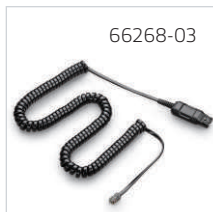

In the Box

- **H171** Monaural / Voice Tube
- **H171N** Monaural / Noise-canceling

Discontinued Models

All Polaris "P" Series

Spares and Replacement Parts

PART NO.

- 29960-01 Voice Tube, Clear (H171)
- 43220-01 Clothing Clip
- 60965-01 Ear Loop
- 60966-01 Headband
- 60967-01 Ear Cushion, Foam

Accessories

- 10757-00 Background Noise Suppressor (H171)
- 10778-01 Quick Disconnect (QD) Cord Clip
- 26716-01 Cable, Coil, QD-to-Modular Phone Jack (Audio Processor)
- 27019-03 Y-Adapter Trainer Cord, with Microphone Mute Switch and QD Clamp
- 27708-01 Mute Switch, QD In-Line
- 29960-20 Voice Tube, Outrageous Orange (H171), *not pictured*
- 29960-30 Voice Tube, Passion Pink (H171), *not pictured*
- 29960-40 Voice Tube, Serene Green (H171), *not pictured*
- 29960-50 Voice Tube, Peaceful Purple (H171) *not pictured*
- 29960-60 Voice Tube, Cool Blue (H171), *not pictured*
- 40700-01 Eyeglass Clip, *not pictured*
- 40711-01 Cable, 10' Extension, QD-to-QD, Lightweight
- 62404-01 Value Pack for Voice Tube Models (H171) (Voice Tube, Ear Cushion, Clothing Clip, Background Noise Suppressor), *not pictured*
- 62800-01 Behind-the-head Neckband
- 62976-01 QD Cord Lock
- 66268-03 A10 Direct Connect Cable