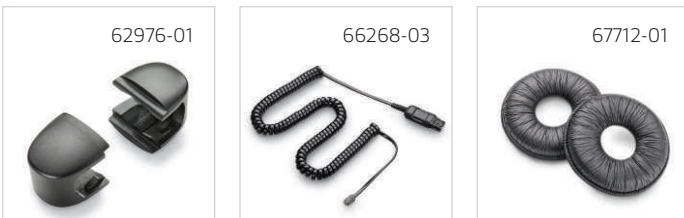

Spares and Replacement Parts

PART NO.

24460-01	Clothing Clip
29960-01	Voice Tube, Clear (HW251/HW261)
40709-02	Ear Cushions, Foam (2)

Accessories

10757-00	Background Noise Suppressor (HW251/HW261)
10778-01	Quick Disconnect (QD) Cord Clip
26716-01	Cable, Coil, QD-to-Modular Phone Jack (Audio Processor)
27019-03	Y-Adapter Trainer Cord, with Microphone Mute Switch and QD Clamp
27708-01	Mute Switch, QD In-Line
29960-01	Voice Tube, Clear (HW251/HW261), <i>not pictured</i>
29960-20	Voice Tube, Outrageous Orange (HW251/HW261), <i>not pictured</i>
29960-30	Voice Tube, Passion Pink (HW251/HW261), <i>not pictured</i>
29960-40	Voice Tube, Serene Green (HW251/HW261), <i>not pictured</i>
29960-50	Voice Tube, Peaceful Purple (HW251/HW261), <i>not pictured</i>
29960-60	Voice Tube, Cool Blue (HW251/HW261), <i>not pictured</i>
40711-01	Cable, 10' Extension, QD-to-QD, Lightweight
62976-01	QD Cord Lock
65932-01	Value Pack for Voice Tube Models (HW251/HW261) (Ear Cushions, Voice Tube, Background Noise Suppressor, QD Cord Clip), <i>not pictured</i>
66268-03	A10 Direct Connect Cable
67712-01	Ear Cushions, Leatherette (2)
83195-01	Ear Cushion, Circumnaural, <i>not pictured</i>