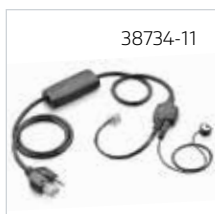

Spares and Replacement Parts (continued)

PART NO.

- 83768-01 Convertible Charge Cradle (WO100/101)
- 83769-11 Over-the-ear Charging Cradle (WO200/201)
- 83776-01 Over-the-head Charging Cradle (WO300/WO350)
- 86009-01 Telephone Interface Cable
- 86658-01 USB Cable

Accessories

- 71781-01 Ear Cushions, Foam (2) (WO300/WO350)
- 80287-01 On-Line Indicator, Straight Plug
- 84609-01 Charge Base, 5 Unit, 3 Pins (with AC Power Supply)
- 86005-01 Charge Base, 1 Unit, 3 Pins (with AC Power Supply)

Cables and Connectors for Remote Desk Phone Call Control

- 37818-11 APS-11, Electronic Hook Switch, Siemens®/Funwerk®/Auerswald®/Agfeo®/Aastra®/DeTeWe®
- 37820-11 APT-31, Electronic Hook Switch, Avaya® GmbH (Tenovis)
- 38350-13 APC-43, Electronic Hook Switch, Cisco®
- 38439-11 APP-51, Electronic Hook Switch, Polycom®
- 38633-11 APV-66, Electronic Hook Switch, Avaya (EU24)
- 38734-11 APV-63, Electronic Hook Switch, Avaya
- 38908-11 APA-23, Electronic Hook Switch, Alcatel®
- 60961-35 HL10 Handset Lifter, Straight Plug
- 78887-01 RD-1 Electronic Hook Switch, Shoretel®/Toshiba®/Adtran®/Allworx®, *pictured on page 9*
- 87317-01 APC-45, Electronic Hook Switch, Cisco, *pictured on page 9*
- 87327-01 APD-80, Electronic Hook Switch, *pictured on page 9*
- 89280-11 APN-91, Electronic Hook Switch, NEC
- 202578-01 APU-72, Electronic Hook Switch, Avaya (Nortel®)/Cisco, *pictured on page 9*