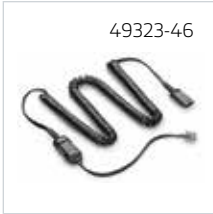

In the Box

EncorePro 510
Headset   User Guide

EncorePro 510 Digital
Headset   User Guide

EncorePro 515 USB
Headset   User Guide

EncorePro 520
Headset   User Guide

EncorePro 520 Digital
Headset   User Guide

EncorePro 525 USB
Headset   User Guide

Spares and Replacement Parts

PART NO.

- 202118-01   Spare Voice Tube
- 202997-02   Spare Foam Cushion (2)
- 203009-01   Spare Padded Headband, *not pictured*
- 24460-01   Clothing Clip

Accessories

- 10757-00   Background Noise Suppressor (HW510V/HW520V)
- 26716-01   Cable, Coil, QD-to-Modular Phone Jack (Audio Processor), *pictured on page 25*
- 27019-03   Y-Adapter Trainer Cord, with Microphone Mute Switch and QD Clamp
- 27708-01   Mute Switch, QD In-Line
- 38733-01   6-4 Pin Adapter
- 38733-03   4-6 Pin Adapter with Lock (DA90)
- 40703-01   Cable Assy., Coil, Ext., Spare
- 49323-46   HIC-10
- 62976-01   QD Cord Lock
- 66268-03   A10 Direct Connect Cable
- 79694-11   6-Pin Y Training Adapter Cable (HW510D/HW520D)
- 202999-02   Spare Leatherette Cushion (2)
- 203009-01   EP Padded Headband

202999-02