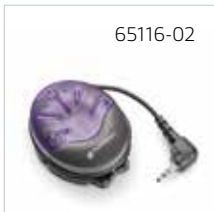

**PLANTRONICS VOYAGER® 510S,
PLANTRONICS VOYAGER 510-USB**

PART NO.

- 46429-01 On-Line indicator Extension Cord
- 60961-32 HL10 Handset Lifter (510S)
- 65116-02 On-Line Indicator Light (510S)
- 69519-01 USB Charging Adapter Cable (510-USB)
- 69520-01 Car Charger
- 69521-01 Belt Clip Carry Pouch
- 69522-01 AC Headset Adapter
- 69679-01 Travel Pack (Belt Clip Carry Pouch, Car Charger, USB Charging Cable), *not pictured*
- 72913-01 Eartips (5, 3 with Gel Tips)
- 74403-01 USB Extension Cable (510-USB), *not pictured*
- 74405-01 Cloth Drawstring Travel Pouch, *not pictured*