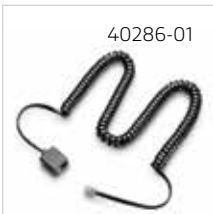

In the Box

S11

- Headset
- Headset Stand
- Base

- AC Power Supply
- User Guide

S12

- Headset
- Earloops
- Headband
- Headset Stand

- Base
- AC Power Supply
- User Guide

Spare Parts

PART NO.

- 43297-01 Earloop Kit; S, M, L (S12)
- 43298-03 Headband (S12)
- 45650-03 Spare Ring / Pivot Ball Assembly
- 45671-01 AC Power Supply (S11/12)
- 46186-01 Ear Cushion, Leatherette
- 46199-01 Clothing Clip (S11)
- 65217-01 Headset Stand (S12)
- 65219-01 Headset (S12, no headband, ear cushions or ear hooks)
- 65388-02 Headset (S11)

Accessories

- 40286-01 Coil Cord, 10' Extension, Modular Phone Jack

40286-01