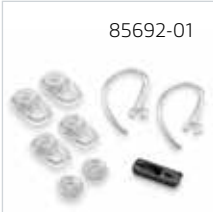

Spares and Replacement Parts

PART NO.

- 85692-01 Ear Loop and Ear Gel Kit
- 85695-01 Blackwire 435 Carrying Case
- 85696-01 Replacement Ear Bud with Y Connector
- 85697-01 Clothing Clip