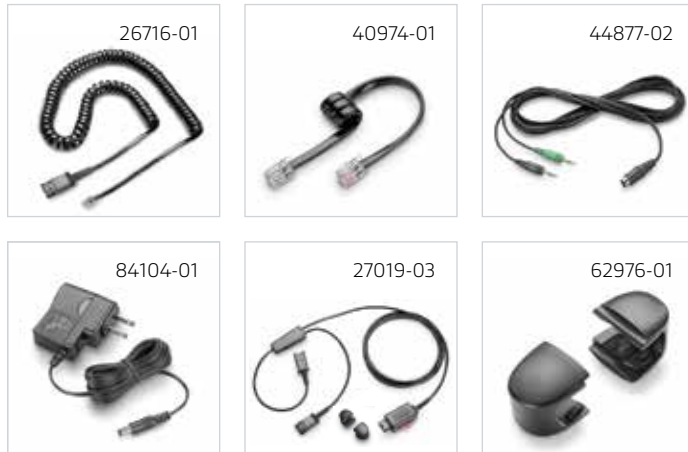

In the Box

- Audio Processor
- Phone Cable
- Computer Cord
- AC Power Supply

- QD to Modular Phone Jack Coil Cable
- Adjustment Key
- User Guide

Spares and Replacement Parts

PART NO.

- 26716-01 Cable, Coil, QD-to-Modular Phone Jack (Audio Processor)
- 40974-01 Cable, Stub, Modular-to-Modular (Audio Processor-to-Telephone)
- 43590-01 Battery and Compatibility Doors, *not pictured*
- 44877-02 Computer Cord, MX10 to Sound Card
- 84104-01 AC Power Supply

Accessories

- 27019-03 Y-Adapter Trainer Cord with Microphone Mute Switch and QD Clamp
- 62976-01 QD Cord Lock

CA12CD-S™

In the Box

- Hand Held PTT Unit (Remote)
- Base Unit
- Console Interface Cable
- Battery Packs (2)
- AC Power Supply
- User Guide

Spares and Replacement Parts

PART NO.

- 68331-01 Console Interface Cable
- 80090-05 AC Power Supply
- 80322-01 Battery Pack for Remote
- 92697-01 Remote Cable
- 201059-01 Remote PTT Unit