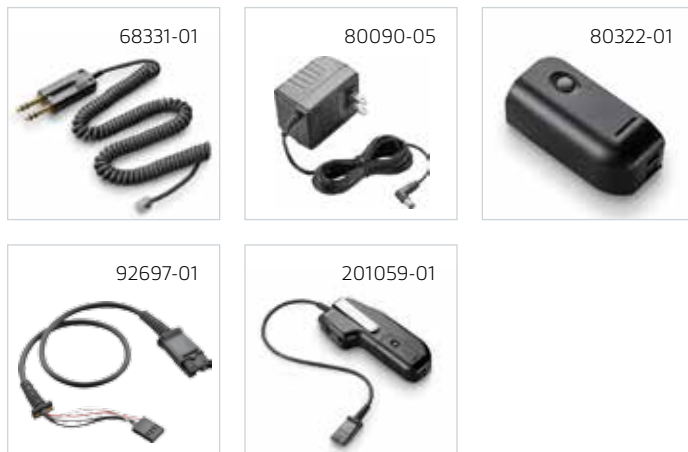

In the Box

- Audio Processor
- Phone Cable
- Computer Cord
- AC Power Supply

- QD to Modular Phone Jack Coil Cable
- Adjustment Key
- User Guide

Spares and Replacement Parts

PART NO.

- 26716-01 Cable, Coil, QD-to-Modular Phone Jack (Audio Processor)
- 40974-01 Cable, Stub, Modular-to-Modular (Audio Processor-to-Telephone)
- 43590-01 Battery and Compatibility Doors, *not pictured*
- 44877-02 Computer Cord, MX10 to Sound Card
- 84104-01 AC Power Supply

Accessories

- 27019-03 Y-Adapter Trainer Cord with Microphone Mute Switch and QD Clamp
- 62976-01 QD Cord Lock

CA12CD-S™

In the Box

- Hand Held PTT Unit (Remote)
- Base Unit
- Console Interface Cable
- Battery Packs (2)
- AC Power Supply
- User Guide

Spares and Replacement Parts

PART NO.

- 68331-01 Console Interface Cable
- 80090-05 AC Power Supply
- 80322-01 Battery Pack for Remote
- 92697-01 Remote Cable
- 201059-01 Remote PTT Unit