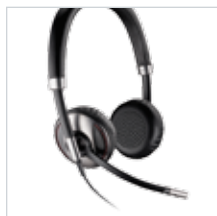

19-23

USB CORDED HEADSETS