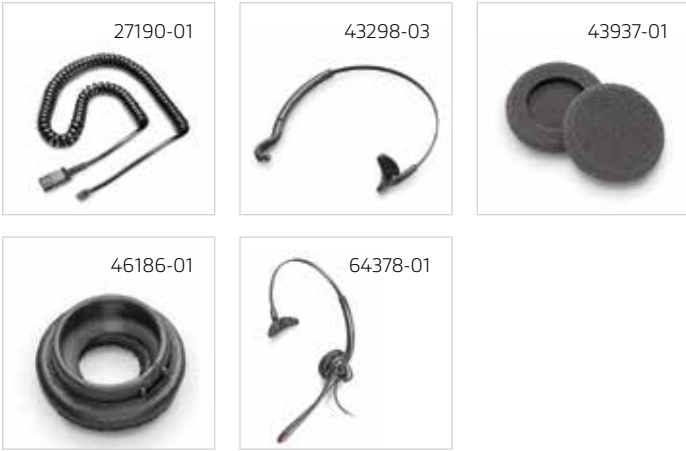

**PLANTRONICS VOYAGER® 510S,
PLANTRONICS VOYAGER 510-USB**

PART NO.

- 46429-01 On-Line indicator Extension Cord
- 60961-32 HL10 Handset Lifter (510S)
- 65116-02 On-Line Indicator Light (510S)
- 69519-01 USB Charging Adapter Cable (510-USB)
- 69520-01 Car Charger
- 69521-01 Belt Clip Carry Pouch
- 69522-01 AC Headset Adapter
- 69679-01 Travel Pack (Belt Clip Carry Pouch, Car Charger, USB Charging Cable), *not pictured*
- 72913-01 Eartips (5, 3 with Gel Tips)
- 74403-01 USB Extension Cable (510-USB), *not pictured*
- 74405-01 Cloth Drawstring Travel Pouch, *not pictured*