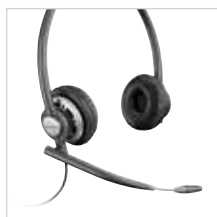

24-28

CORDED OFFICE HEADSETS