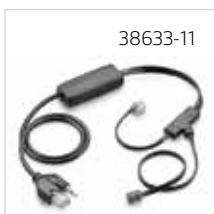

Spares and Replacement Parts (continued)

PART NO.

- 83768-01 Convertible Charge Cradle (WO100/101)
- 83769-11 Over-the-ear Charging Cradle (WO200/201)
- 83776-01 Over-the-head Charging Cradle (WO300/WO350)
- 86009-01 Telephone Interface Cable
- 86658-01 USB Cable

Accessories

- 71781-01 Ear Cushions, Foam (2) (WO300/WO350)
- 80287-01 On-Line Indicator, Straight Plug
- 84609-01 Charge Base, 5 Unit, 3 Pins (with AC Power Supply)
- 86005-01 Charge Base, 1 Unit, 3 Pins (with AC Power Supply)

Cables and Connectors for Remote Desk Phone Call Control

- 37818-11 APS-11, Electronic Hook Switch, Siemens®/Funwerk®/Auerswald®/Agfeo®/Aastra®/DeTeWe®
- 37820-11 APT-31, Electronic Hook Switch, Avaya® GmbH (Tenovis)
- 38350-13 APC-43, Electronic Hook Switch, Cisco®
- 38439-11 APP-51, Electronic Hook Switch, Polycom®
- 38633-11 APV-66, Electronic Hook Switch, Avaya (EU24)
- 38734-11 APV-63, Electronic Hook Switch, Avaya
- 38908-11 APA-23, Electronic Hook Switch, Alcatel®
- 60961-35 HL10 Handset Lifter, Straight Plug
- 78887-01 RD-1 Electronic Hook Switch, Shoretel®/Toshiba®/Adtran®/Allworx®, *pictured on page 9*
- 87317-01 APC-45, Electronic Hook Switch, Cisco, *pictured on page 9*
- 87327-01 APD-80, Electronic Hook Switch, *pictured on page 9*
- 89280-11 APN-91, Electronic Hook Switch, NEC
- 202578-01 APU-72, Electronic Hook Switch, Avaya (Nortel®)/Cisco, *pictured on page 9*