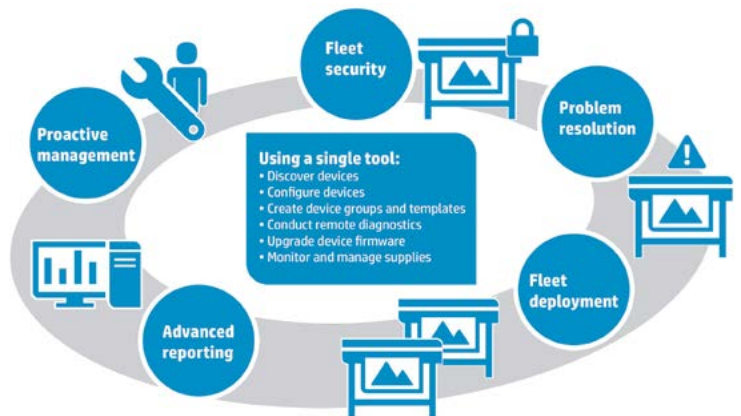

From deployment through to reporting, HP Web Jetadmin simplifies printer and fleet management with a single tool.