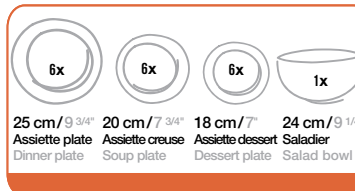

SET/SERVICE 19 PIECES

Référence / Reference	L4123
Packaging / Packaging	SS1/PAL
Code-Barres / Barcode	0 8 83314 52471 0