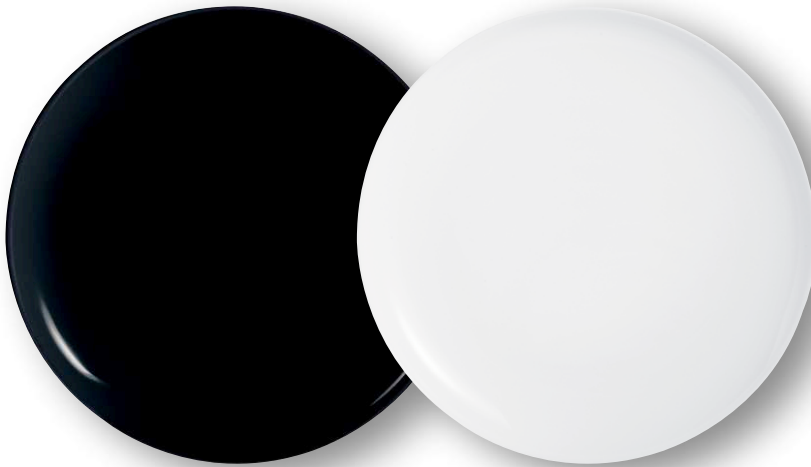

## Italian Experience

**1 COCKTAIL BAR**

**2 FRIEND'S TIME EXPERIENCE**

**3 FRIEND'S TIME PIZZA**

**4 FRIEND'S TIME BISTROT PIZZA & PASTA**

**5 FRIEND'S TIME PASTA**

**1. COCKTAIL BAR p117** A sturdy cocktail glass / *Un verre à cocktail solide* **2. FRIEND'S TIME EXPERIENCE p185** The new Friend's Time concept / *Le nouveau concept Friend's Time* **3. FRIEND'S TIME PIZZA p185** Now available in black or white / *Maintenant en noir ou blanc* **4. FRIEND'S TIME BISTROT PIZZA & PASTA p187** A plate for every dish / *A chaque plat, son assiette* **5. FRIEND'S TIME PASTA p185** The speciality plate in black or white / *L'assiette à spécialités en noir ou blanc*