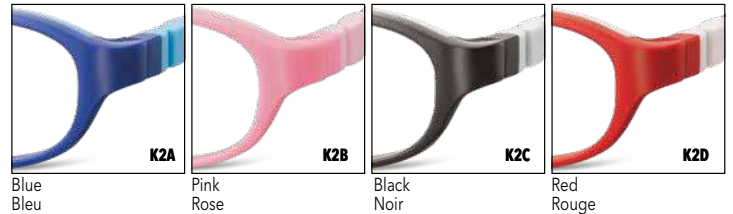

K4A
Blue
Bleu

44-16-132