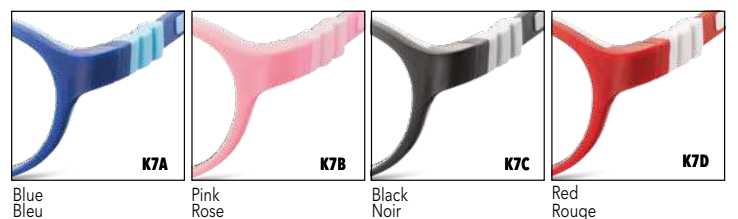

2-5 YEARS   2-5 ANS
KIDS FLEXIBLE FRAMES + ACCESSORIES + CASE
MONTURES FLEXIBLES ENFANTS + ACCESSOIRES + ÉTUIS

42-16-128

42-16-128

42-16-128

42-16-128