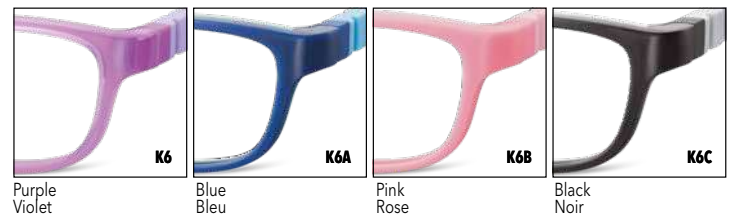

K8C
Black
Noir

46-16-132