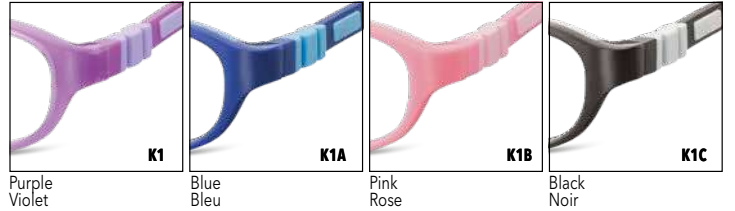

K3A
Blue
Bleu

42-16-128