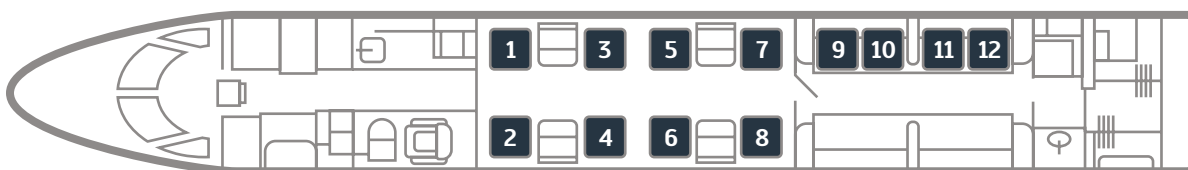

MAX RANGE
12,038 km
6,500 NM

WI-FI
domestic
& global

**SEATING
CAPACITY**
12

**SLEEPING
CAPACITY**
5

HOME BASE
USA
KAPF

DIMENSIONS
Cabin Length
43 ft 11 in
Cabin Height
6 ft 2 in
Cabin Width
7 ft 4 in

MANUFACTURE
2000

REFURB DATE
2019