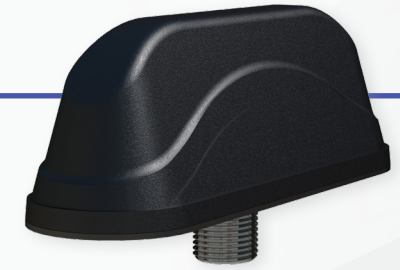

Low Profile MiMo LTE & WiFi

FEATURES

2x2 MiMo LTE
698-3800MHz frequencies
2x2 MiMo WiFi 2.4/4.9-6GHz
Optional integrated GPS/GNSS
Multi-function antenna
Low profile design

The LP[G]AM-7-27-24-58 has a robust, compact housing and is ideal for vending machines, payment terminals and other M2M type applications.

Part No.	GPS / GNSS	MiMo LTE	MiMo WiFi
LGAM-7-27-24-58	•	2x2	2x2
LPAM-7-27-24-58		2x2	2x2

COMPATIBLE WITH

InRouter611-S-FS18 & FS28
InRouter611-S-VH09
InRouter615