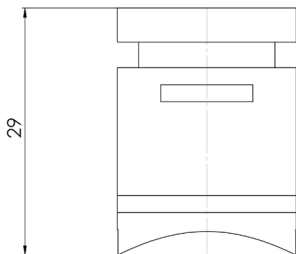

This LED fitting is weather resistant, vandal resistant and is therefore suitable to be used indoor and outdoors.

Product Specifications

Light Source:	Osram LED
Colour Option	CRI>80: 2500K/ 2700K/ 3000K/ 4000K/ 5000K CRI>90: 2700K/ 3000K/ 4000K
Luminous Flux:	See Page 2
Lens:	Clear Acrylic
Body:	Anodised Black Aluminium, AA25
Cable	
Standard Length:	2 metres
Dimensions (with domed lens): (WxH)	21 x 33mm
Weight:	0.3kg
Listings:	CE
Operating Temperature:	-20°C to +45°C
IP Rating:	IP67
Cut Out Hole Size:	22mm
Installation:	A Pin Spanner is required (Pin diameter = 2.3mm) 1. Insert the spring bracket into the hollow handrail (spring bracket not shown but supplied with fitting) 2. Using the pin spanner, rotate fitting and lock into place

CRI>80	@350mA
2500K	117lm
2700K	117lm
3000K	126lm
4000K	136lm
5000K	136lm

CRI>90	@350mA
2700K	101lm
3000K	109lm
4000K	117lm

Dimensional Drawings

Fitting

Catalogue Number

H.SPOT1 XXX XX XX XX X

<u>LED CCT</u>	
White colour options, see table below	
<u>Finish</u>	
Anodised Black	- AB
<u>Cover</u>	
Clear Acrylic	- CA
<u>IP Rating</u>	
IP67	- 67
<u>Cable Length</u>	
Standard 2 metres	- 2