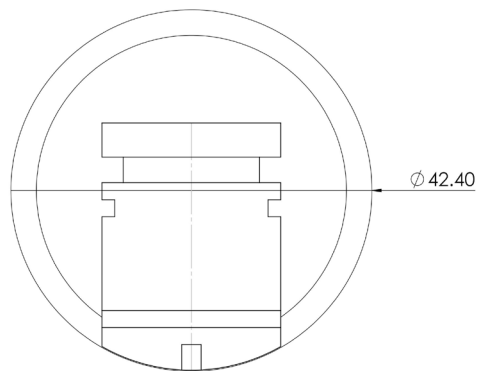

This LED fitting is weather resistant, vandal resistant and is therefore suitable to be used indoor and outdoors.

Product Specifications

Light Source:	Osram LED
Colour Option	CRI>80: 2500K/ 2700K/ 3000K/ 4000K/ 5000K CRI>90: 2700K/ 3000K/ 4000K
Luminous Flux:	See Page 2
Lens:	Clear Acrylic
Body:	Anodised Black Aluminium, AA25
Cable	
Standard Length:	2 metres
Dimensions (with domed lens): (WxH)	21 x 33mm
Weight:	0.3kg
Listings:	CE
Operating Temperature:	-20°C to +45°C
IP Rating:	IP67
Cut Out Hole Size:	22mm
Installation:	A Pin Spanner is required (Pin diameter = 2.3mm) 1. Insert the spring bracket into the hollow handrail (spring bracket not shown but supplied with fitting) 2. Using the pin spanner, rotate fitting and lock into place

CRI>80	@350mA
2500K	117lm
2700K	117lm
3000K	126lm
4000K	136lm
5000K	136lm

CRI>90	@350mA
2700K	101lm
3000K	109lm
4000K	117lm

Dimensional Drawings

Fitting

Catalogue Number

H.SPOT1 XXX XX XX XX X

<u>LED CCT</u>	
White colour options, see table below	
<u>Finish</u>	
Anodised Black	- AB
<u>Cover</u>	
Clear Acrylic	- CA
<u>IP Rating</u>	
IP67	- 67
<u>Cable Length</u>	
Standard 2 metres	- 2