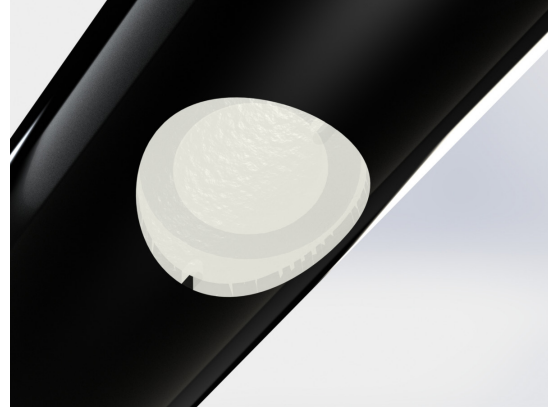

CREATE
LIGHTING

H.Spot1

Handrail Spotlight Fitting

DATA SHEET

Overview

This product is available in a range of white light colour temperatures, creating a discrete light fitting to help illuminate staircases as well as walkways.

This LED fitting is weather resistant, vandal resistant and is therefore suitable to be used indoor and outdoors.

Product Specifications

Light Source:	Osram LED
Colour Option	CRI>80: 2500K/ 2700K/ 3000K/ 4000K/ 5000K CRI>90: 2700K/ 3000K/ 4000K
Luminous Flux:	See Page 2
Lens:	Clear Acrylic
Body:	Anodised Black Aluminium, AA25
Cable	
Standard Length:	2 metres
Dimensions (with domed lens): (WxH)	21 x 33mm
Weight:	0.3kg
Listings:	CE
Operating Temperature:	-20°C to +45°C
IP Rating:	IP67
Cut Out Hole Size:	22mm
Installation:	A Pin Spanner is required (Pin diameter = 2.3mm) 1. Insert the spring bracket into the hollow handrail (spring bracket not shown but supplied with fitting) 2. Using the pin spanner, rotate fitting and lock into place

- handrail LED fitting
- with a white light LED (3000K CRI>90)
- a black anodised finish
- with a clear acrylic cover
- rated to IP67
- and is supplied with a 2 metre cable