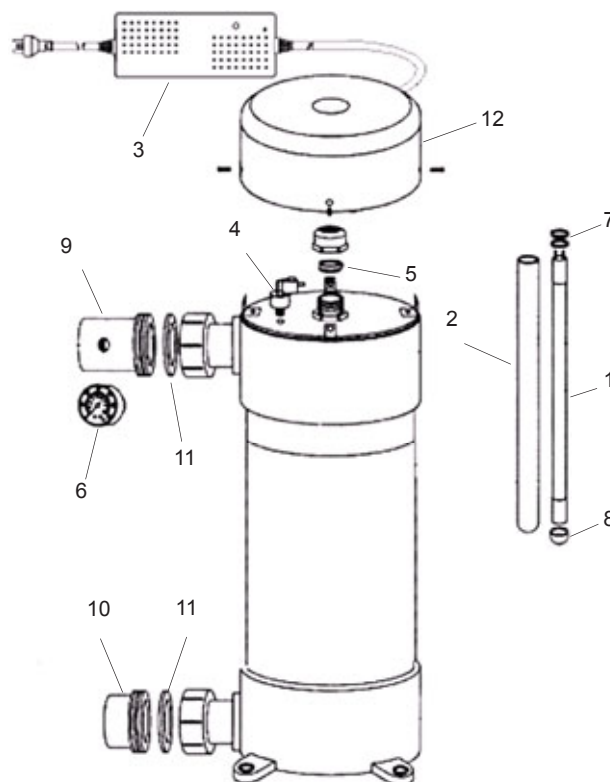

DELTA E & EA SERIES REPLACEMENT PARTS

Part Number	Description	Model	List Price	Code
Numéro de Produit	Description	Modèle	Prix Vendant	
1 DL-70-18410	Bulb	E-10	$ 322.26	
1 DL-70-18420	Bulb	E-20	$ 307.66	
1 DL-70-18440	Bulb	E-40	$ 368.78	
2 DL-58-50310	Quartz Tube	E-10	$ 193.48	
2 DL-58-50320	Quartz Tube	E-20	$ 199.94	
2 DL-58-50340	Quartz Tube	E-40	$ 305.44	
3 DL-70-10405	Ballast	E-10	$ 584.74	
3 DL-70-10193	Ballast	E-20/E-40	$ 535.88	

COMMON PARTS

4 DL-70-02315	Pressure Switch	All Models	$ 76.90
5 DL-44-02018	Quartz Tube Compression Gasket	All Models	$ 12.46
6 DL-84-82234	Pressure Gauge	All Models	$ 63.30
7 DL-44-02221	O-Ring, Viton	All Models	$ 1.68
8 DL-44-02019	Bulb Cushion	All Models	$ 14.68
9 DL-86-02402	Union Tail Piece 2" - Clear	All Models	$ 28.08
10 DL-86-02352	Union Tail Piece 2" - White	All Models	$ 25.60
10 DL-86-02352C	Union Tail Piece 2" - Clear	All Models	$ 26.26
11 DL-44-02335	Flat O-Ring 2" - White	All Models	$ 15.54
12 DL-86-02054	Electrical Enclosure Bonnet	All Models	$ 239.54
DL-86-02416	Quartz Tube Threaded Nipple		$ 24.44