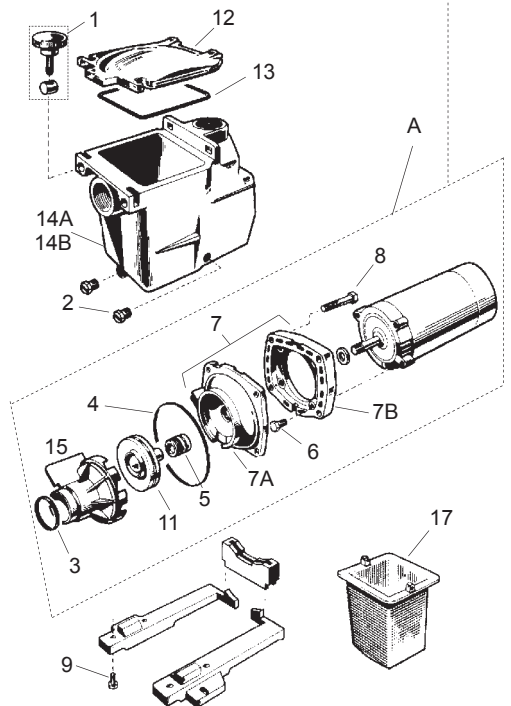

SP2600X SUPER PUMP SERIES

Part Number Numéro de Produit	Description	List Price Prix Vendant	Code
A SP2605X7DE	POWER END, 3/4 HP 115/230V	$ 572.82	
A SP2607X10DE	POWER END, 1 HP 115/230V	$ 572.82	
A SP2610X15DE	POWER END, 1.5 HP 115/230V	$ 615.30	
1 SPX1600-PN	Hand Knob Kit (inc Swivel Nut & Hand Knob)	$ 24.18	
2 SPX1600-V	1/4" Drain Plug (1991 and prior)	$ 4.14	
SPX1700FGV	1/4" Drain Plug with Gasket	$ 9.56	
3 SPX1600-R	Diffuser Gasket	$ 7.44	
4 SPX1600-T	Housing Gasket	$ 16.74	
5 SPX1600-Z-2	Seal Assembly	$ 26.76	
6 SPX0125-Z44	Motor Cap Screw (Set of 4)	$ 17.50	
7 SPX2600-EF5	Seal and Motor Plates	$ 107.44	
7A SPX1611E5	Seal Plate 2.5HP Only	$ 79.42	
7B SPX1600F5	Motor Mounting Plate	$ 85.36	
8 SPX1600-Z4	Housing Cap Screw	$ 9.56	
9 SPX1600-Z52	Mounting Foot Cap Screw (2 per Set - 2 Sets Required)	$ 8.52