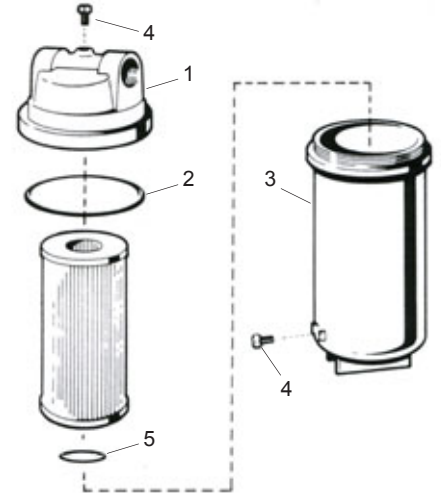

MICRO STAR-CLEAR CARTRIDGE FILTER PARTS

Part Number Numéro de Produit	Description	List Price Prix Vendant	Code

C120, C200, C225

1	CX120-AA	Filter Head with Vent Valve - 1½" NPT	$ 111.62
2	CX120-D	O-Ring	$ 23.66
3	CX120-B	Filter Body Housing	$ 137.86
4	ECX1322-A	Vent Valve with O-Ring	$ 13.52
5	CX250-Z15	By-Pass Plug (Internal)	$ 2.48
	SPX1485-C	Gasket	$ 8.10
	SPX1485-B	Elbow Union	$ 46.60

STAR-CLEAR CARTRIDGE FILTER PARTS

Part Number Numéro de Produit	Description	List Price Prix Vendant	Code

1	CX250-G	Locking Knob	$ 36.54
2	CX250-Z-7	O-Ring	$ 5.28
3A	ECX1322-A	Vent Valve with O-Ring	$ 13.52
3B	SPX1082-Z410	Relief Valve O-Ring (Set of 10)	$ 12.46
4	CX250-C	Filter Head (Dome) with Air Relief Valve	$ 156.80
5	CX250-F	Filter Head Gasket	$ 43.96
7A	CX250-AA1	Filter Body with Tie Rod Assembly (C250)	$ 588.20
7B	CX500-AA1	Filter Body with Tie Rod Assembly (C500)	$ 712.04
7C	CX750-AA1	Filter Body with Tie Rod Assembly (C750, C100)	$ 877.16
8A	ECX270861	Pressure Gauge (1991 and prior)	$ 45.18
8B	ECX27091	Pressure Gauge, Back Mount	$ 48.98
9	CX250-Z14A	Drain Plug Kit (Includes Plug and O-Ring)	$ 10.62
10	ECX4077-B1	Check Valve (Optional)	$ 35.24

STAR-CLEAR II CARTRIDGE FILTER PARTS

Part Number Numéro de Produit	Description	List Price Prix Vendant	Code

1	CX800-G	Locking Knob	$ 50.14
2	CX250-Z-7	O-Ring	$ 5.28
3	ECX1322-A	Vent Valve with O-Ring (1989)	$ 13.52
4	CX800-F	Filter Head O-Ring	$ 57.66
5	ECX27091	Pressure Gauge	$ 48.98
6	CX250-Z14A	Drain Plug Kit (Includes Plug and O-Ring)	$ 10.62
7	CX800-HA	Check Valve Assembly (Optional)	$ 55.32
8A	CX800-Z4	Auto Air Relief Tube (C800)	$ 15.36
8B	CX1100-Z4	Auto Air Relief Tube (C1100)	$ 18.46