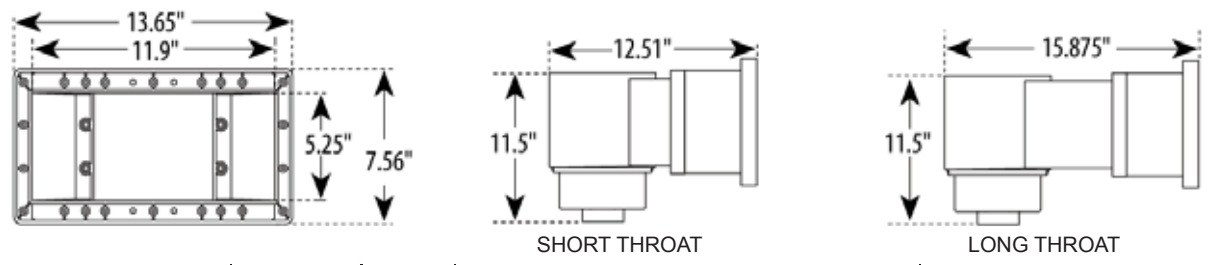

FLO-PRO II ABOVE GROUND SKIMMERS - WIDE MOUTH

FEATURES:
Deep body, larger locking basket
Long or short throat
Basket accessible from top or front
Durable one-piece ABS (wide mouth is two piece)
1½" FPT
1½" hose adapter included

560-C3A60L	$ 147.48		Short Throat - White
560-C3C60L	$ 138.28		Short Throat with Return - White
560-C3C67L	$ 138.28		Short Throat with Return - Grey
560-D0C60S	$ 76.74		Long Throat with Return - White

Wide Mouth/Short Throat