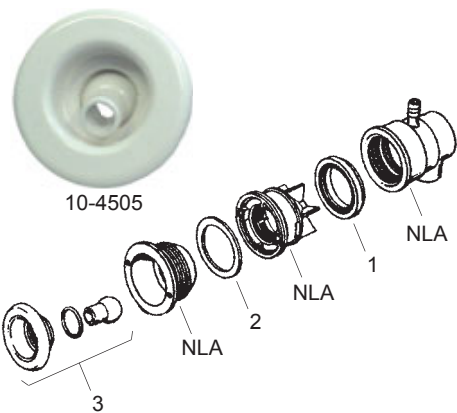

10-4802

10-4804

10-4826G

16-4810WHT

16-4811WHT

CHECK YOUR ORDER ACKNOWLEDGEMENT FOR AVAILABILITY OF PARTS  
 VÉRIFIER VOTRE CONFIRMATION DE COMMANDE POUR LA DISPONIBILITÉ DES PIÈCES

PART Number Numéro de Produit	List Price Prix Vendant	Code	Description
<b>CONVERTA'SSAGE JET</b> (2-1/2" hole required) F.P. 3-1/2"			
10-4500	\$ 63.32		Complete Jet (1" x 1") - White
1 16-4250	\$ 38.32		Body only (1 1/2" x 1")
2 10-5847	\$ 1.58		Gasket
3 16-5215	\$ 21.86		Wall Fitting - White
4 10-4505	\$ 13.22		Escutcheon Assembly - White
4 10-4505BL	\$ 13.46		Escutcheon Assembly - Black Escutcheon Assembly not available in GREY
<b>CONVERTA'SSAGE MANIFOLD JET</b> (2-5/8" hole required) F.P. 3-1/2"			
1 10-5838	\$ 11.28		Seat Ring
2 10-5847	\$ 1.58		Gasket
3 10-4505	\$ 13.22		Escutcheon Assembly - White
3 10-4505BL	\$ 13.46		Escutcheon Assembly - Black Escutcheon Assembly not available in GREY
<b>MICRO JETS</b> (1-5/8" hole required) F.P. 2-5/8"			
<b>Slim Line Series</b>			
10-3901	\$ 7.56		Wall Fitting - White
10-3955	\$ 8.96		Micro Eye and Flange - White
10-4205	\$ 18.94		Jet Body with Nozzle (1" x 1")
<b>Micro Series</b>			
10-3701	\$ 8.52		Wall Fitting - White
10-3701B	\$ 8.58		Wall Fitting - Bone
10-3710	\$ 6.76		Eyeball and Ring - White
10-3710G	\$ 6.76		Eyeball and Ring - Grey
10-3700	\$ 17.46		Complete Jet Head - White
<b>Micro Magna Series</b>			
10-4940	\$ 52.26		Complete Jet (1" x 1") - White
16-4911	\$ 26.14		Non Adjustable Spinner - White
16-4911G	\$ 27.08		Non Adjustable Spinner - Grey
10-4913GRY	\$ 8.36		Non Adjustable Eye - Grey
Not available in White			
10-014 EP70	\$ 0.24		O-Ring, Micro Jet
10-021 EP70	\$ 0.24		O-Ring, Micro Jet