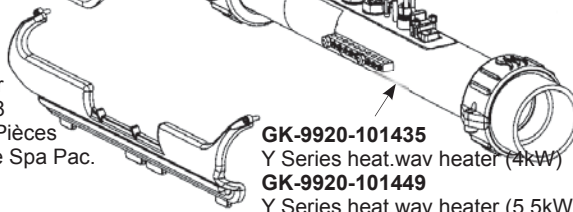

- Included in Spa Pac Repair Essentials Kit - see PAGE 118
- Inclus dans la Trousse de Pièces Essentielles de Réparation de Spa Pac. Voir page 118