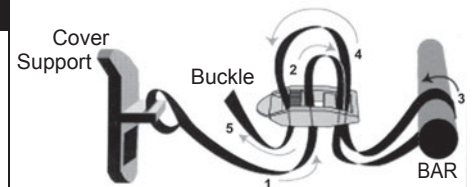

PART Number Numéro de Produit	List Price Prix Vendant	Code	Description
FLOATING SPA BLANKETS			
OCTO-BLANKET	$ 170.36		8' x 8' Floating Spa Blanket • Much more resistant to "bunching up" than the bubble blankets • Designed to float on the water's surface • Lightweight and durable
BLANKET	$ 125.38		8' x 8' Floating Spa Cover • Maintains heat with radiant technology • Protects hard covers • Reduces evaporation & chemical loss • Easy to cut to any shape
SPA CAPS			
• Winter protection covers for spa covers made of durable woven polyethylene. • The 38" Cover Caps is complete with nylon loops sewn into the hem & rope to secure it for the winter. • Fits easily over the rigid spa cover to protect it from the winter elements.			
CAP-7712	$ 97.96		7' x 7' x 12" - Elastic is sewn into the hem
CAP-8812	$ 113.04		8' x 8' x 12" - Elastic is sewn into the hem
CAP-7738	$ 130.00		7' x 7' x 38" - Rope & Loops
CAP-8838	$ 146.92		8' x 8' x 38" - Rope & Loops
COVER SAVER			
Extends the life of your cover by transferring the weight of the cover from the weakest area to the strongest. Prevents damage to the centre seam of cover. No tools required.			
COVERSAVER	$ 27.50	25-5	Spa Cover Saver
UMBRELLA			
The Spa Side Umbrella allows for 360 degrees of travel as well as a crank & tilt mechanism. It slides under the spa cabinet for complete installation and requires no hardware or assembly. • No hardware required - Slides UNDER the spa! • Swivels 360° • Base features durable zinc plated and colour-matched powder coat finish • Umbrella frame constructed of powder coated aluminum • Available in 3 attractive colours that add style to any spa environment • Umbrella easily removes from base for storage • Folds to side of spa when not in use • Umbrella is fully assembled and ready to operate			
COMPLETE			
CV-UMBRELLA-CRM	$ 682.26		Umbrella - Creme
CV-UMBRELLA-NVY	$ 682.26		Umbrella - Navy
CV-UMBRELLA-RST	$ 682.26		Umbrella - Rust
PARTS			
CV-UMB6	$ 66.88		Handle Lock
CV-UMB COVER	$ 71.44		Umbrella Protective Cover - Grey
CV-UNDER BASE	$ 162.88		Undermount Base for Umbrella and Handrail