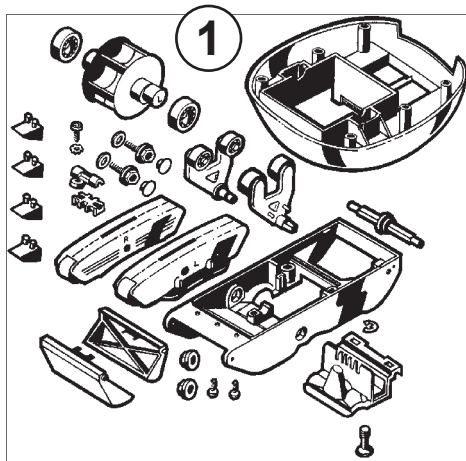

PART Number Numéro de Produit	List Price Prix Vendant	Code	Description
<b>SUPER VAC - SP1067 / SP1067R</b>			
SPX1067C	\$ 63.40		Brush Set
SPX1067-QA	\$ 33.66		Quik-Snap Handle Connector with Spring
SPX0068-Z1A	\$ 9.26		Bracket Bolt with Nut
<b>POWER VAC - SP1068 / SP1068DL / SP1069 / SP1069DL</b>			
SPX1068-G3	\$ 65.56		Brush for SP1068 (Set of 3)
SPX1069-B3	\$ 65.96		Brush for SP1069 (Set of 3)
SPX1068-C	\$ 11.40		Knurled Locknut
SPX1068-DE	\$ 18.64		Swivel Hose Connector Set, 1 1/4" and 1 1/2"
SP1068-FA	\$ 30.96		Weight Pack (Set of 3)
SPX0068-Z1A	\$ 9.26		Bracket Bolt with Nut
SPX1067-QA	\$ 33.66		Quik-Snap Handle Connector with Spring
SPX1067-S	\$ 4.54		Snap-Spring only