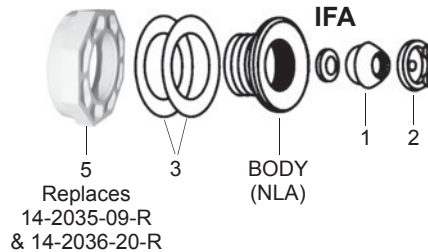

IFST DIRECTIONAL BALL INLETS - JACUZZI

1 88-1943-10-R	IF Ball	$ 5.26
2 43-0618-03-R	IF Fitting Lock Ring	$ 5.86
3 13-0871-01-R2	Gasket IFA (Set of 2)	$ 10.00
4 13-0870-02-R2	Gasket IFL & IFD (Set of 2)	$ 6.64
5 31-0418-20-R	Spacer Lock Nut	$ 12.32
6 43-0619-02-R	Face Flange IFL & IFD	$ 10.70
7 14-1721-00-R14	Oval Head PH Machine Screw SS IFL (Set of 14)	$ 45.70
7 14-2033-01-R4	Oval Head PH Machine Screw SS IFD (Set of 4)	$ 6.76
8 9412-9509	IFC-2 Return (Set of 2)	$ 41.88

PSJ SERIES SWIM JET - JACUZZI

9414-4466	Complete Concrete Jet, C20E	$ 70.36
1 14-0607-27-R	Screw, Oval PH 8 - 16 x 3/4" (Set of 4)	$ 11.38
3 43-0592-11-R	Face Ring	$ 9.72
2 43-0641-12-R	Escutcheon C-20	$ 44.38