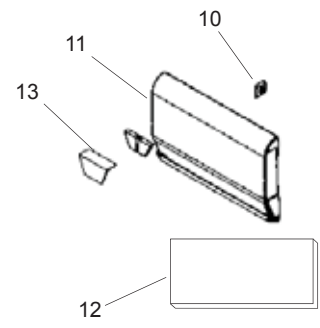

NEED HELP IDENTIFYING A PART?? EMAIL US A DIGITAL PICTURE.
VOUS AVEZ BESOIN D'AIDE À IDENTIFIER LA PIÈCE? ENVOYEZ-NOUS UNE PHOTO DIGITALE