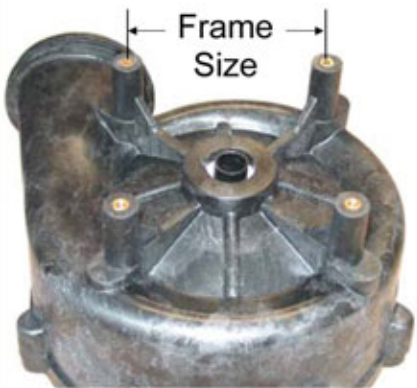

FRAME SIZE

Measure the distance between wet end mounting bolts center to center

48 Frame = 3-5/8"
56 Frame = 4-1/8"

1. ☐ 48 Frame
   ☐ 56 Frame