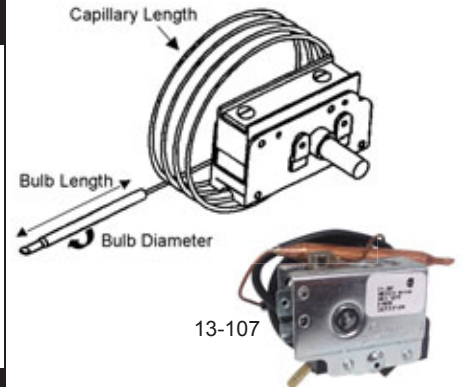

PART Number Numéro de Produit	List Price Prix Vendant	Code	Description		
GENERIC THERMOSTATS					
(Low amperage)					
			Capillary Length	Bulb Diameter	Bulb Length
13-101	$ 79.00	6-5	12"	1/4"	3-5/8"
13-101-5/16	$ 76.90		12"	5/16"	3-1/2"
13-102	$ 80.60	6-5	36"	1/4"	3-5/8"
13-107*	$ 103.22	6-5	36"	5/16"	3-1/2"
13-104	$ 82.10		48"	5/16"	4"
13-103	$ 132.30		60"	1/4"	3-1/2"
*Vinyl coated capillary					
TECMARK ELECTRONIC THERMOSTAT					
			Capillary Length	Bulb Diameter	Bulb Length
13-110	$ 100.04		40"	13/32"	2-1/8"
Requires 120 volt contactor					
OEM THERMOSTATS					
			Capillary Length	Bulb Diameter	Bulb Length
KStar 5KWT	$ 257.88		12"	1/4"	4-11/16"
Raypac 600959	$ 282.10		46"	3/8"	2-3/4"
Comfortzone CZX-TST-3006	$ 130.60		11-3/4"	3/8"	2-3/4"
GENERIC HIGH LIMITS					
			Capillary Length	Bulb Diameter	Bulb Length
13-201	$ 67.24	6-5	12"	1/4"	3-1/2"
13-202	$ 87.90	6-5	36"	1/4"	3-1/2"
13-203*	$ 114.50		18"	5/16"	2-1/4"
*Vinyl coated capillary					
THERMODISC HIGH LIMITS					
			Capillary Length	Bulb Diameter	Bulb Length
KStar 5KWH	$ 217.16		12"	1/4"	4"
13-205	$ 137.34		Surface Mount DP		

NEED HELP IDENTIFYING A PART?? EMAIL US A DIGITAL PICTURE.
VOUS AVEZ BESOIN D'AIDE À IDENTIFIER LA PIÈCE? ENVOYEZ-NOUS UNE PHOTO DIGITALE