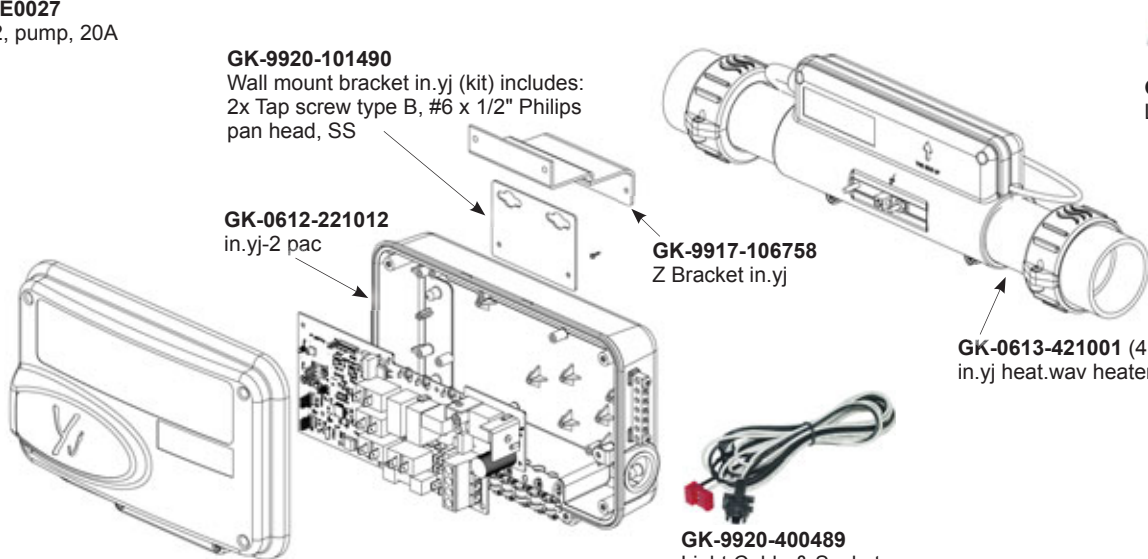

**GK-9917-106758**  
Z Bracket in.yj

**GK-246AA0064**  
LED Bulb

**GK-0613-421001 (4kW)**  
in.yj heat.wav heater

**GK-9920-400489**  
Light Cable & Socket

PART Number Numéro de Produit	List Price Prix Vendant	Code	Description
<b>GECKO Y-SERIES</b>			<b>Minimum 20 GPM Required</b>
Compact footprint and ability to choose your combination of accessories. Every pack supports a main and auxiliary keypad, a heater, a light port and AV port, as well as configurable relays letting you choose what pump and accessories you want to control. There's the comforting certainty that when you invest in the Gecko Y Series, all spa configurations are supported.			
<b>GK-0610-221046-355</b> <b>GK-0610-221066-363</b>	\$ 734.42 \$ 741.94		Y Series, 5 outputs, 4KW Heater Y Series, 5 outputs, 5.5KW Heater- Non Circ  These packs are suitable replacements for any entry to mid-range spas, ideal for 1-2 pump systems with additional accessories like a blower or ozonator <i>*2 speed pump use 2 outputs</i>  <b>Works with:</b> Aeware keypad and In.touch WiFi module compatible
<b>GK-0611-221031-361</b>	\$ 1,022.84		Y Series, 7 outputs, 4KW Heater Ideal for 4-5 pump systems with up to 3 dual speed pumps <i>*2 speed pump use 2 outputs</i>  <b>Works with:</b> Aeware keypad and In.touch WiFi module compatible