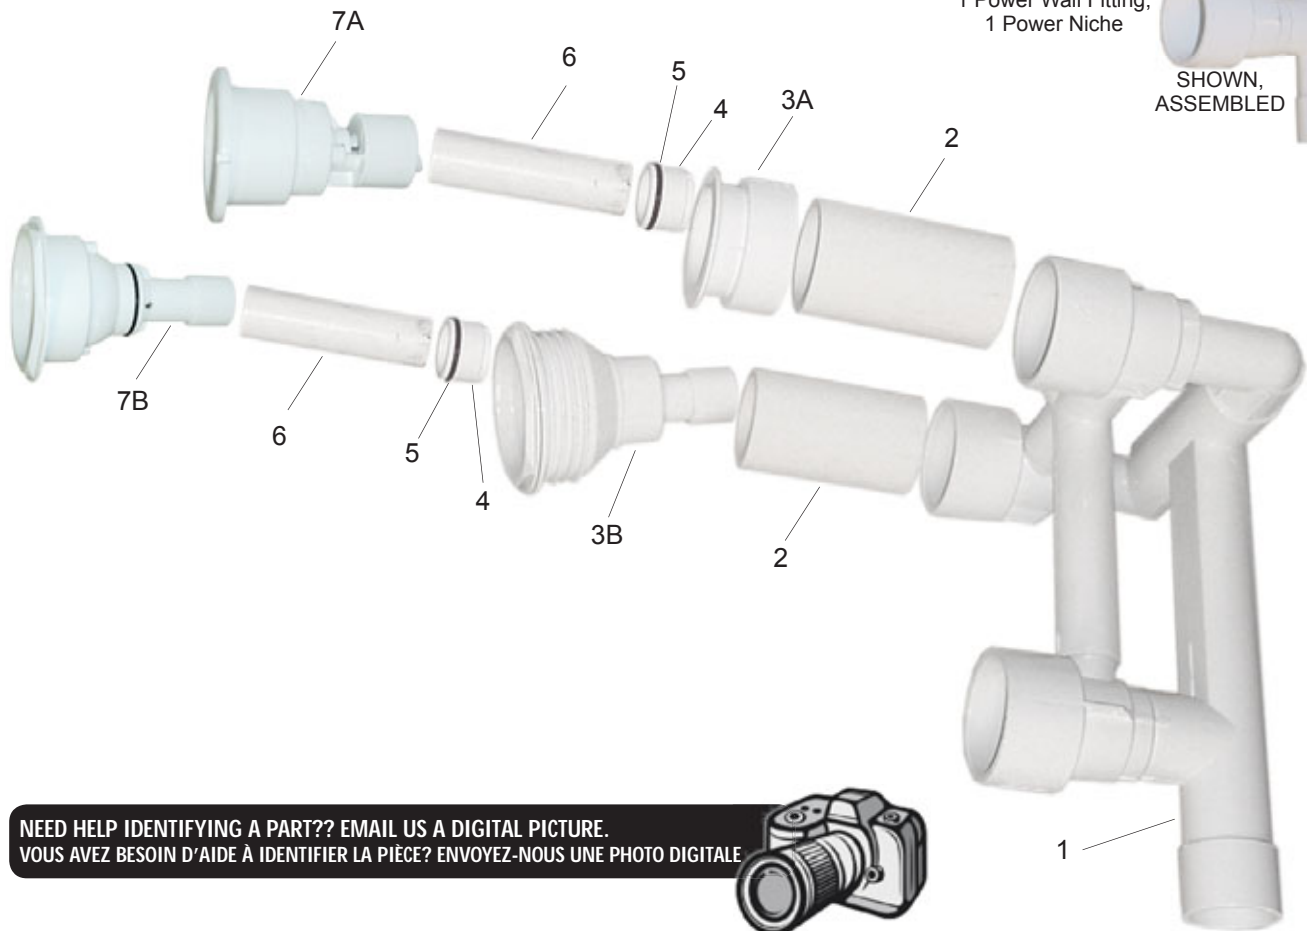

SHOWN, ASSEMBLED

**Power Seat Kit requires (sold separately):**  
3 Retainer Rings,  
2 Poly Wall Fittings,  
2 Poly Niches,  
1 Power Wall Fitting,  
1 Power Niche

**1" Pipe Priced & Shipped per 5 FOOT LENGTH**