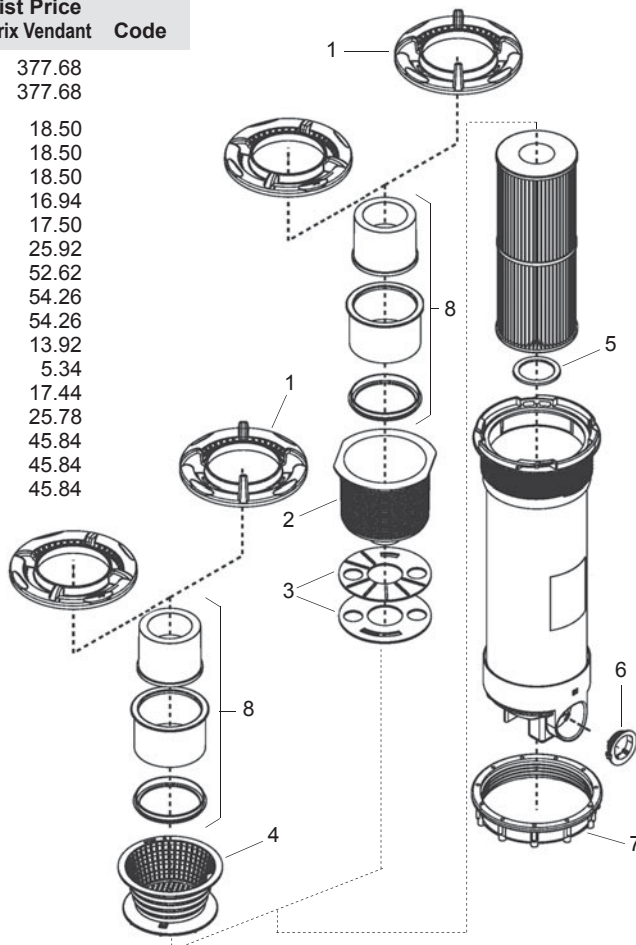

WATERWAY 1-1/2" and 2" IN-LINE FILTER PARTS

Part Number Numéro de Produit	Description	List Price Prix Vendant	Code
1 500-1000	Lock Ring Assembly	$ 30.72	
2 805-0114	O-Ring - Air Relief Plug	$ 1.28	
3 715-1001	Plug - Air Relief	$ 5.18	
4 711-1010	Spacer Ring	$ 5.34	
5 C4326	Filter Cartridge - 25 Sq. Ft.	$ 31.02	6-5
5 C4950	Filter Cartridge - 50 Sq. Ft.	$ 49.94	6-5
6 805-0360	O-Ring - Filter Top	$ 8.88	
7 715-1010	Plug - 1 1/2"	$ 5.34	
8 600-1000	Bypass Valve - 1 1/2"	$ 17.44	
9 515-1010	Body	$ 174.56	
10 511-1010	Filter Top - 1 1/2"	$ 31.10