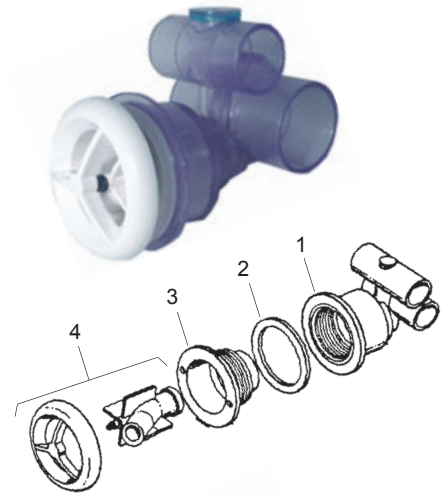

9839-WW-LS

CHECK YOUR ORDER ACKNOWLEDGEMENT FOR AVAILABILITY OF PARTS  
VÉRIFIER VOTRE CONFIRMATION DE COMMANDE POUR LA DISPONIBILITÉ DES PIÈCES

PART Number Numéro de Produit	List Price Prix Vendant	Code	Description
<b>MICRO'SSAGE JET</b> (2-1/2" hole required) F.P. 3-1/2"			
<b>COMPLETE</b>			
16-5250	\$ 88.78		Complete Jet (1 1/2" water x 1" air)
<b>PARTS</b>			
1 16-4250	\$ 38.32		Body only 1 1/2" x 1"
1 16-4200	\$ 39.12		Body only 1" x 1"
2 10-5847	\$ 1.58		Gasket
3 16-5215	\$ 21.86		Wall Fitting
4 16-5230	\$ 39.78		Grill/Flow Assembly - White
4 16-5230G	\$ 41.06		Grill/Flow Assembly - Grey
4 (NLA in BLACK)			
<b>THERA'SSAGE JET</b> (6" hole required) F.P. 7-3/4"			
<b>COMPLETE</b>			
16-5550	\$ 230.64		Complete Jet (1 1/2" water x 1" air)
<b>PARTS</b>			
1 16-5522	\$ 51.48		Backing Plate
2 16-5521	\$ 29.24		Inner Canister
3 16-5560	\$ 70.04		Flow Path Assembly
4 16-5513	\$ 51.92		Grill Assembly - White
4 16-5513G	\$ 52.98		Grill Assembly - Grey
<b>HOT TUB / HYDRO JET</b> (2-1/2" hole required) F.P. 3-3/8"			
<b>COMPLETE</b>			
10-5100	\$ 76.78		Complete Hot Tub Jet - White
10-5300	\$ 64.42		Complete Hot Tub Jet - White
10-5300BR	\$ 69.12		Complete Hot Tub Jet - Brown
<b>PARTS</b>			
1 10-4100	\$ 46.16		Body only 1 1/2" x 1 1/2"
2 10-3804	\$ 3.80		Gasket
3 10-3801	\$ 19.12		Standard Length 1 3/8" Wall Fitting - White
3 10-3801GRY	\$ 18.02		Standard Length 1 3/8" Wall Fitting - Grey
3 10-3801-BLK	\$ 18.02		Standard Length 1 3/8" Wall Fitting - Black
3 10-3803	\$ 10.66		Extended Length 2 1/2" Fitting - White
4 10-3805	\$ 3.80		Eyeball - White
4 10-3805GRY	\$ 3.96		Eyeball - Grey
4 10-3805BR	\$ 4.08		Eyeball - Brown
5 10-3806	\$ 6.02		Lock Ring - White
5 10-3806BR	\$ 5.38		Lock Ring - Brown
5 10-3806GRY	\$ 6.02		Lock Ring - Grey
30-4105	\$ 1.28		Air Plug for 10-5300