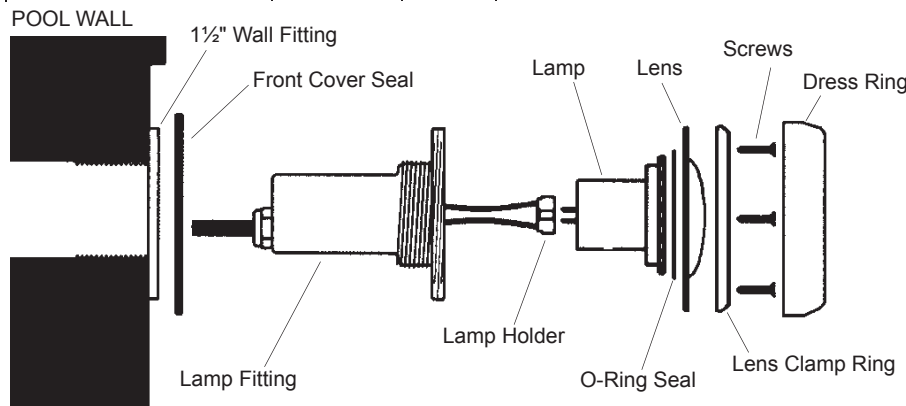

POOL LIGHT KIT			
FB-TREO KIT1	$ 1,210.42		TREO LED Pool Light Kit, Includes: 1 FLED-C-TR colour LED Pool Light and 1 WIRTRAN Wireless Light Power Center with internal 12VAC transfer & 1 button remote