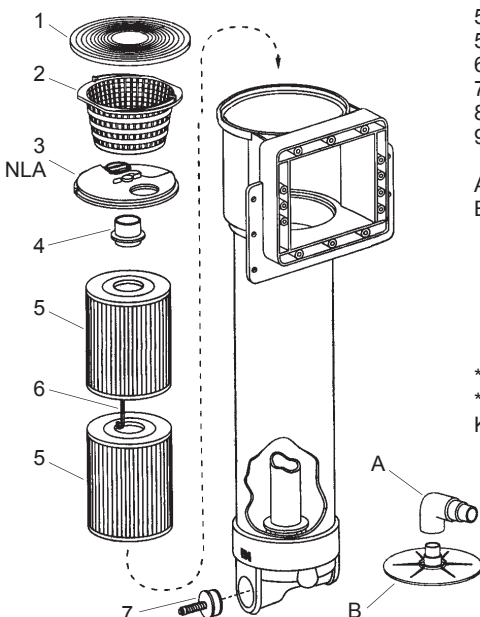

RDC INLINE FILTER

Part Number Numéro de Produit	Description	List Price Prix Vendant	Code

COMPLETE FILTERS

172425	RDC Complete Filter, 1½ FPT 18" top to bottom	$ 164.50	
172426F	RDC Complete Filter, 1½ Slip Socket 18" top to bottom	$ 158.32	

PARTS

1	17-2226	Bypass Assembly	$ 5.36
2	172224X	Drain Vent	$ 7.16
3	17-2221	Drain Vent O-Ring	$ 0.50
4	172213XT	1½" FPT Manifold	$ 31.78
4	17-2213P	1½" Slip Manifold	$ 43.44
5	172232X	Gasket Support Ring	$ 1.86
6	17-2222	Cartridge Gasket	$ 3.48
7	C4326	Cartridge	$ 31.02
8	17-2223	Lid O-Ring	$ 8.88
9	17-2212X	Cartridge Housing - 14½" tall 6½" wide	$ 49.42
10	17-2214	Lock Ring	$ 21.96

DSF SKIM FILTER

Part Number Numéro de Produit	Description	List Price Prix Vendant	Code

PARTS

1	17-2468	Cover	$ 10.32	
2	17-2467	Skimmer Basket	$ 7.36	
4	17-2465	Cartridge Plug, Skim Filter	$ 7.16	
5	M4302	Cartridge (DSF 35)	$ 61.66	6-5
5	M4306	Cartridge (DSF 50)	$ 72.28	6-5
6	17-2608	Cartridge Puller	$ 6.94	
7	17-2226	Bypass Assembly	$ 5.36	
8	17-2470	Gasket	$ 7.36	
9	17-2469	Weir	$ 11.86	
A	17-2480	90° Elbow	$ 11.46	
B	17-2479	Vac Plate	$ 7.36	
	17-2392	Drain Plug (earlier models)	$ 7.16	
	17-2393	Drain Plug O-Ring (earlier models)	$ 0.50	
	17-2014	Cartridge Plug	$ 3.04	

** 172555WH..... Face Plate Mounting Kit - White .....$ 51.92
** 172555DG..... Face Plate Mounting Kit - Dark Grey .....$ 51.92
Kits come with only 2 gaskets

NEED HELP IDENTIFYING A PART?? EMAIL US A DIGITAL PICTURE.
VOUS AVEZ BESOIN D'AIDE À IDENTIFIER LA PIÈCE? ENVOYEZ-NOUS UNE PHOTO DIGITALE