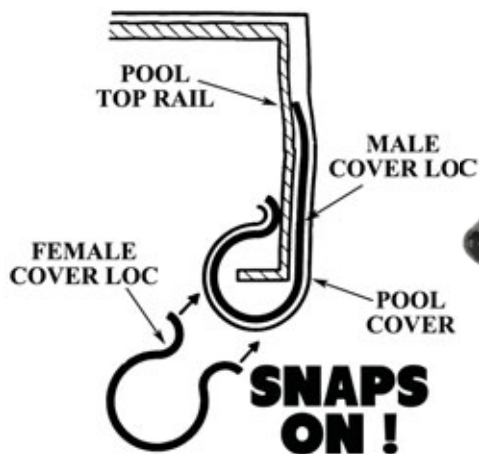

**Mini  
Stinger**  
by poolpals

Minis: Ideal for  
Spas, Fountains  
or Ponds

**Stinger**  
by poolpals

**ANIMAL**  
oreq

Can Opener

Bungee Plug

Magic Wrench

Cover Snaps

Dye Testing  
Cones

PART Number Numéro de Produit	List Price Prix Vendant	Code	Description
<b>LIFE FULLY ADJUSTABLE FLOATING DISPENSERS</b>			
PS-MDI802	\$ 13.16	6-5	Deluxe Spa & Hot Tub Bromine Dispenser <ul style="list-style-type: none"> <li>• Features easy access for bromine tab refill without the need to readjust the feeder or fully unwind the stem</li> <li>• Fully adjustable flow and erosion control</li> <li>• Comes with float and tie string</li> </ul>
<b>SPA SKIMMERS</b>			
PS-CLS001	\$ 26.96	12-5	Spa Leaf Skimmer <ul style="list-style-type: none"> <li>• Curved design for optional skimming</li> <li>• Rubber over mold front scraper</li> <li>• Puncture-resistant net</li> <li>• 3-Section telescopic pole (3'-5')</li> </ul>
PS-CLS010	\$ 17.84	6-5	Spa Skimmer <ul style="list-style-type: none"> <li>• Designed and packaged specifically for spas and hot tubs</li> <li>• Comes complete with its own 1.2M (4') telescopic pole</li> </ul>
<b>SPA SCOOP</b>			
PS-CSL083	\$ 24.32	6-5	Spa Scoop <ul style="list-style-type: none"> <li>• Round shape fits the contours of a spa interior</li> <li>• Non-scratch rubber edge technology to prevent damage to the spa surface</li> </ul>
<b>SPA BRUSH</b>			
PS-CBL392	\$ 18.72	6-5	Life Spa Brush <ul style="list-style-type: none"> <li>• Comfi-grip removable rubber handle slips off easily so it can be used as a HAND HELD brush or attached to a "Life" 4' Spa Pole (PS-CTH913) or to a wooden handle</li> <li>• Unique semi-circular design to brush out the contoured shapes of a spa interior</li> <li>• Non-scratch rubber edge technology to prevent damage to the spa surface</li> <li>• Cleans spa and hot tub interiors quickly and efficiently</li> </ul>