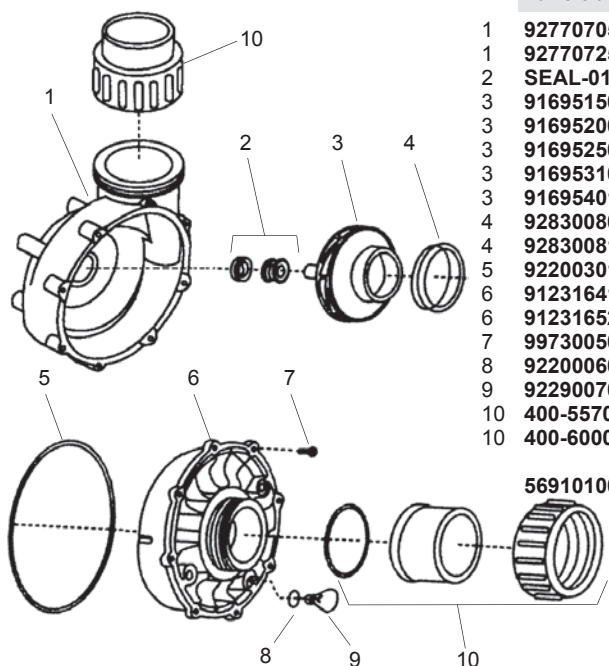

PART Number Numéro de Produit	List Price Prix Vendant	Code	Description
FLO-MASTER XP2E SPA PUMP			2" Side Discharge
56 FRAME ~ 2 SPEED			
Designed for today's large spas with multiple jets requiring increased flow. The XP2e pump fits within the same envelope as the original XP2 pump yet provides greater flow than its predecessor allowing spas to use more jets per pump. Reliable, the XP2e pump allows for the same and greater flow rate and overall energy efficiency of the spa while reducing consumer operation costs.			
			AMP Draw Description
		H L	
532-0762	$ 518.68	9 3.2	2 HP 230V 2½" Suction
533-4024	$ 572.36	12 4.4	3 HP 230V 2½" Suction
534-0011	$ 609.06	15 4.8	4 HP 230V 2½" Suction
581-5001	$ 493.60	7.7 3	1.5HP 230V 2" Suction
532-0761	$ 518.68	9 3.2	2 HP 230V 2" Suction
533-4012	$ 572.36	12 3.9	3 HP 230V 2" Suction
534-0009	$ 609.06	15 4.5	4 HP 230V 2" Suction

NOTE: Unions are included with Gecko AquaFlo Pumps

FLO-MASTER XP2e COMPLETE WET ENDS			
48 FRAME - 2" Unions			
91041815	$ 137.26	1.5 HP 48 Frame	
91041820	$ 137.26	2 HP 48 Frame	
91041825	$ 137.26	2.5 HP 48 Frame	
91041830	$ 137.26	3 HP 48 Frame	
56 FRAME - 2" Unions			
91041920	$ 135.92	2 HP 56 Frame	(A = 4-1/8")
91041921	$ 133.10	2 HP 56 Frame	(A = 4")
91041925	$ 135.92	2.5 HP 56 Frame	(A = 4-1/8")
91041930	$ 133.28	3 HP 56 Frame	
91041940	$ 137.26	4 HP 56 Frame	
56 FRAME - 2½" Suction x 2" Discharge			
91041922	$ 135.92	2 HP 56 Frame	
91041932	$ 135.92	3 HP 56 Frame	

XP2e PARTS