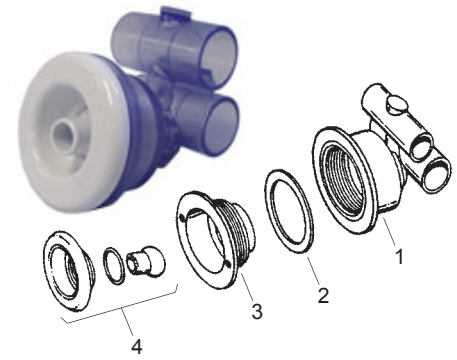

10-4802

10-4804

10-4826G

16-4810WHT

16-4811WHT

CHECK YOUR ORDER ACKNOWLEDGEMENT FOR AVAILABILITY OF PARTS  
 VÉRIFIER VOTRE CONFIRMATION DE COMMANDE POUR LA DISPONIBILITÉ DES PIÈCES

PART Number Numéro de Produit	List Price Prix Vendant	Code	Description
<b>CONVERTA'SSAGE JET</b> (2-1/2" hole required) F.P. 3-1/2"			
10-4500	\$ 63.32		Complete Jet (1" x 1") - White
1 16-4250	\$ 38.32		Body only (1 1/2" x 1")
2 10-5847	\$ 1.58		Gasket
3 16-5215	\$ 21.86		Wall Fitting - White
4 10-4505	\$ 13.22		Escutcheon Assembly - White
4 10-4505BL	\$ 13.46		Escutcheon Assembly - Black Escutcheon Assembly not available in GREY
<b>CONVERTA'SSAGE MANIFOLD JET</b> (2-5/8" hole required) F.P. 3-1/2"			
1 10-5838	\$ 11.28		Seat Ring
2 10-5847	\$ 1.58		Gasket
3 10-4505	\$ 13.22		Escutcheon Assembly - White
3 10-4505BL	\$ 13.46		Escutcheon Assembly - Black Escutcheon Assembly not available in GREY
<b>MICRO JETS</b> (1-5/8" hole required) F.P. 2-5/8"			
<b>Slim Line Series</b>			
10-3901	\$ 7.56		Wall Fitting - White
10-3955	\$ 8.96		Micro Eye and Flange - White
10-4205	\$ 18.94		Jet Body with Nozzle (1" x 1")
<b>Micro Series</b>			
10-3701	\$ 8.52		Wall Fitting - White
10-3701B	\$ 8.58		Wall Fitting - Bone
10-3710	\$ 6.76		Eyeball and Ring - White
10-3710G	\$ 6.76		Eyeball and Ring - Grey
10-3700	\$ 17.46		Complete Jet Head - White
<b>Micro Magna Series</b>			
10-4940	\$ 52.26		Complete Jet (1" x 1") - White
16-4911	\$ 26.14		Non Adjustable Spinner - White
16-4911G	\$ 27.08		Non Adjustable Spinner - Grey
10-4913GRY	\$ 8.36		Non Adjustable Eye - Grey
Not available in White			
10-014 EP70	\$ 0.24		O-Ring, Micro Jet
10-021 EP70	\$ 0.24		O-Ring, Micro Jet