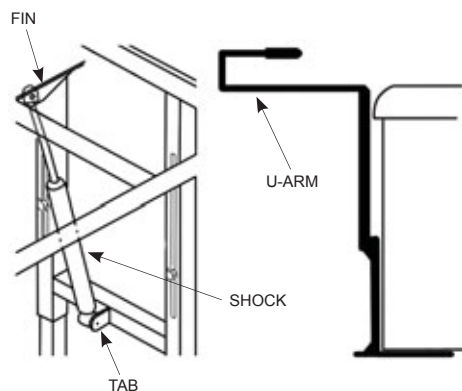

SPA COVER REMOVERS COVER VALET LEVIERS

Central
Spa & Pool Supply

PART Number Numéro de Produit	List Price Prix Vendant	Code	Description
COVER CADDY			
The Cover Caddy gas spring assisted cover lift offers effortless spa cover removal. It's unique design allows for installation on an array of spa shapes and sizes including round, octagonal, and spas with large radius or cut corners. • Undermount-cabinet design works with all spas. • Gas spring assisted for effortless spa cover removal. • Constructed of high-grade powder coated aluminum. • Complete installation within minutes.			
CV-COVER CADDY	$ 407.84		Cover Caddy, Gas Spring Assist - Undermount

PARTS

Part Number Numéro de Produit	Description	List Price Prix Vendant	Code
** CV-SWIM SPA CADDY	Swim Spa Caddy Conversion Kit ..... Allows a regular caddy to be able to accommodate a swim spa cover. Includes: long arms, long legs, heavier duty shock	$ 240.56	
CV-201	Shock	$ 86.82	
CV-202-L	U-Arm - Left	$ 162.40	
CV-202-R	U-Arm - Right	$ 162.40	

** Requires 1x CV-COVER CADDY

PART Number Numéro de Produit	List Price Prix Vendant	Code	Description
COVER ROCK-IT			
• Unobstructed view when the cover is folded down. • Under-spa plates are held securely in place by the weight of the spa. • Requires as little as 18" of clearance - Fits most spas up to 96". • When folded down, the cover stores neatly on the side of spa to provide a full view from all sides. • Zinc-plated and powder coated finish.			
CV-COVER ROCK-IT	$ 260.34		Cover Rock-It - Undermount