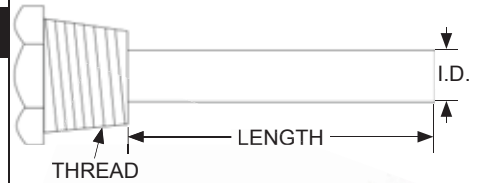

THERMOWELLS PUITS POUR SONDÉS

Central
Spa & Pool Supply

PART Number Numéro de Produit	List Price Prix Vendant	Code	Description
OEM THERMOWELLS			
40-0272-03	$ 62.66		Jacuzzi Replacement 3/8" SS Bulb Length: 4-3/4" Bulb Diameter: 7/16" (inside diameter)
003765F	$ 102.30		Raypak 1/2" MPT Bulb Length: 3-5/16" Bulb Diameter: 3/8" (inside diameter)
SHELL MOUNT WELL			
400-4400	$ 23.10		White Well
400-4360	$ 22.02		Sensor Holder
GK-9920-100163	$ 34.32		Gecko Sensor Holder
30385	$ 42.58		Balboa Sensor Holder (Shell Mount)
ELL-401	$ 11.06	50-5	1/2" Compression Wet Sensor Holder
PVC THERMOWELL ELBOW			
400-5580	$ 22.58		1 1/2" Slip PVC elbow with 1 well
400-5540	$ 22.58		1 1/2" Slip PVC elbow with 2 wells
400-6040	$ 25.16		2" Slip x SP PVC elbow with 1 well and bleed