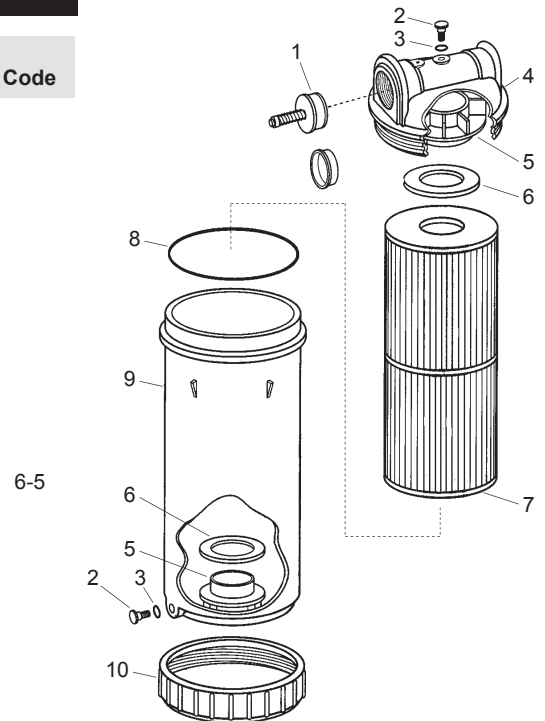

RDC INLINE FILTER

Part Number Numéro de Produit	Description	List Price Prix Vendant	Code

COMPLETE FILTERS

172425	RDC Complete Filter, 1½ FPT 18" top to bottom	$ 164.50	
172426F	RDC Complete Filter, 1½ Slip Socket 18" top to bottom	$ 158.32	

PARTS

1	17-2226	Bypass Assembly	$ 5.36
2	172224X	Drain Vent	$ 7.16
3	17-2221	Drain Vent O-Ring	$ 0.50
4	172213XT	1½" FPT Manifold	$ 31.78
4	17-2213P	1½" Slip Manifold	$ 43.44
5	172232X	Gasket Support Ring	$ 1.86
6	17-2222	Cartridge Gasket	$ 3.48
7	C4326	Cartridge	$ 31.02
8	17-2223	Lid O-Ring	$ 8.88
9	17-2212X	Cartridge Housing - 14½" tall 6½" wide	$ 49.42
10	17-2214	Lock Ring	$ 21.96

DSF SKIM FILTER

Part Number Numéro de Produit	Description	List Price Prix Vendant	Code

PARTS

1	17-2468	Cover	$ 10.32	
2	17-2467	Skimmer Basket	$ 7.36	
4	17-2465	Cartridge Plug, Skim Filter	$ 7.16	
5	M4302	Cartridge (DSF 35)	$ 61.66	6-5
5	M4306	Cartridge (DSF 50)	$ 72.28	6-5
6	17-2608	Cartridge Puller	$ 6.94	
7	17-2226	Bypass Assembly	$ 5.36	
8	17-2470	Gasket	$ 7.36	
9	17-2469	Weir	$ 11.86	
A	17-2480	90° Elbow	$ 11.46	
B	17-2479	Vac Plate	$ 7.36	
	17-2392	Drain Plug (earlier models)	$ 7.16	
	17-2393	Drain Plug O-Ring (earlier models)	$ 0.50	
	17-2014	Cartridge Plug	$ 3.04	

** 172555WH..... Face Plate Mounting Kit - White .....$ 51.92
** 172555DG..... Face Plate Mounting Kit - Dark Grey .....$ 51.92
Kits come with only 2 gaskets

NEED HELP IDENTIFYING A PART?? EMAIL US A DIGITAL PICTURE.
VOUS AVEZ BESOIN D'AIDE À IDENTIFIER LA PIÈCE? ENVOYEZ-NOUS UNE PHOTO DIGITALE