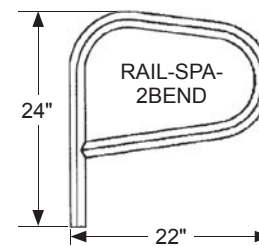

HAND RAILS AND PARTS

RAMPES ET PIÈCES

Central
Spa & Pool Supply

PART Number Numéro de Produit	List Price Prix Vendant	Code	Description
8" FIGURE 4 HAND RAIL			
RAIL-BIRCH-DLX	$ 351.74 per Pair		Stainless Steel Deck Mounted Rail Sold in pairs
8" RETURN TO DECK			
RAIL-WILLOW-DLX	$ 263.08		Stainless Steel Deck Mounted Rail
8" DIP TO POOL			
RAIL-SPRUCE-DLX	$ 263.08		Stainless Steel Deck Mounted Rail
24" 2 BEND			
RAIL-SPA-2BEND	$ 452.52		Hand Rail - Stainless Steel Deck Mounted
ACCESSORIES			
NR-PF-2119-L	$ 31.48		Flange, Ladder, Deluxe - Aluminum White
NR-PF-3119	$ 52.64		Flange, Slide - Aluminum White
NR-PS-4019-C	$ 31.82		Socket, 4" - Aluminum
RAIL BUMPERS			
NR-BUMPER	$ 4.94		Rubber Bumper for 1.9" Rail
NR-BUMPER15	$ 4.94		Rubber Bumper for 1.5" Rail
VOLLEYBALL ACCESSORIES			
540-6700	$ 29.72		Volleyball Pole Holder - White
540-6707	$ 35.20		Volleyball Pole Holder - Grey
540-6709BEI	$ 35.20		Volleyball Pole Holder - Beige