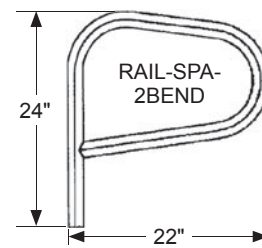

HAND RAILS AND PARTS

RAMPES ET PIÈCES

Central
Spa & Pool Supply

PART Number Numéro de Produit	List Price Prix Vendant	Code	Description
8" FIGURE 4 HAND RAIL			
RAIL-BIRCH-DLX	$ 351.74 per Pair		Stainless Steel Deck Mounted Rail Sold in pairs
8" RETURN TO DECK			
RAIL-WILLOW-DLX	$ 263.08		Stainless Steel Deck Mounted Rail
8" DIP TO POOL			
RAIL-SPRUCE-DLX	$ 263.08		Stainless Steel Deck Mounted Rail
24" 2 BEND			
RAIL-SPA-2BEND	$ 452.52		Hand Rail - Stainless Steel Deck Mounted
ACCESSORIES			
NR-PF-2119-L	$ 31.48		Flange, Ladder, Deluxe - Aluminum White
NR-PF-3119	$ 52.64		Flange, Slide - Aluminum White
NR-PS-4019-C	$ 31.82		Socket, 4" - Aluminum
RAIL BUMPERS			
NR-BUMPER	$ 4.94		Rubber Bumper for 1.9" Rail
NR-BUMPER15	$ 4.94		Rubber Bumper for 1.5" Rail
VOLLEYBALL ACCESSORIES			
540-6700	$ 29.72		Volleyball Pole Holder - White
540-6707	$ 35.20		Volleyball Pole Holder - Grey
540-6709BEI	$ 35.20		Volleyball Pole Holder - Beige