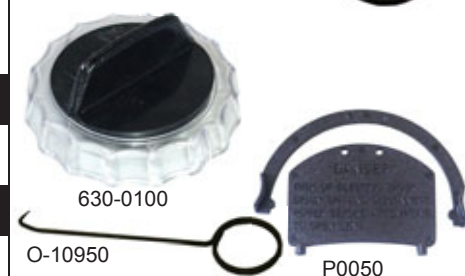

PART Number Numéro de Produit	List Price Prix Vendant	Code	Description
INSPECTION MIRROR			
AN-MIR	$ 30.26		Inspection Mirror - Allows for visual inspection of hidden areas. Double ball joint links swivel mirror for viewing 360 degrees. Mirror size is 2-1/8" x 3-1/2". Extends to 15".
CABLE SAW			
CS-24L	$ 7.96		Cuts PVC Pipe flush in tight spots, 24" loop handle.
AN-CSAW	$ 14.94		Saw, Cable PVC
FRONT ACCESS LIGHT WRENCH			
630-0100	$ 10.20		Makes removal of a Waterway Front Access Lens Fitting much easier.
FRONT ACCESS AQUASTAR SPA LIGHT TOOL			
P0050	$ 7.72		For easy removal of Aquastar Light Lens.
O-RING PULLER			
O-10950	$ 15.12		Assists with removal of O-Rings in hard to reach spots.
WRENCHES			
PLUG KIT	$ 16.24		Winter Plug and Wrench KIT - includes 4 yellow winter plugs, 1 blue wrench & 1 roll of Teflon tape.
WR	$ 4.94		Wrench, 3-in-1
AN-DPWR	$ 50.54		Duck Plug Wrench
IMPELLER REMOVAL TOOLS			
PTC-111	$ 38.26		Impeller Wedge prevents impeller from moving while turning the armature counter-clockwise so the impeller will unscrew
PTC-127	$ 124.96		Impeller Wrench - fits all closed impellers - large handle for excellent leverage - will not cause damage to impeller vanes - made of durable stainless steel and polypropylene for years of service
PTC-128	$ 62.48		Armature Holder - holds armatures in place for impeller removal - precisely fits the slotted end of the armature on Century and Franklin pump motors so it will not slip out and strip the slot - fits a 1/2" socket wrench for excellent leverage