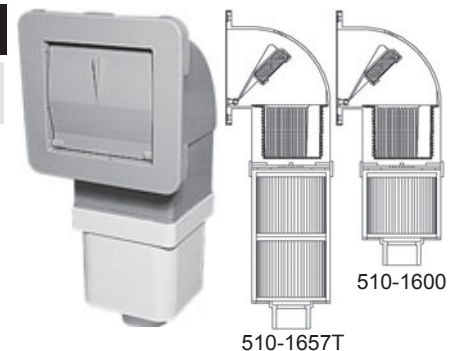

COMPLETE SKIM FILTERS

510-1607	1½" - 2" SPG - 10 sq.ft. - Grey.....	$ 246.58	
Not Available in White			
510-1657T	1½" - 2" SPG - 20 sq.ft. - Grey.....	$ 312.34