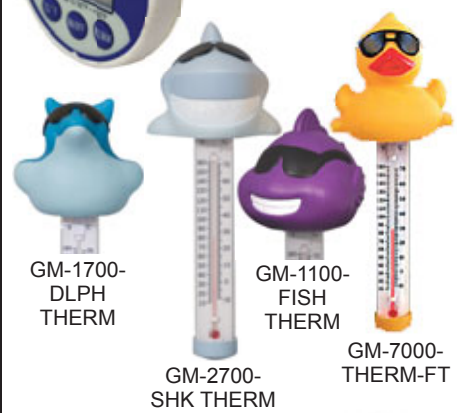

GM-1700-DLPH THERM

GM-1100-FISH THERM