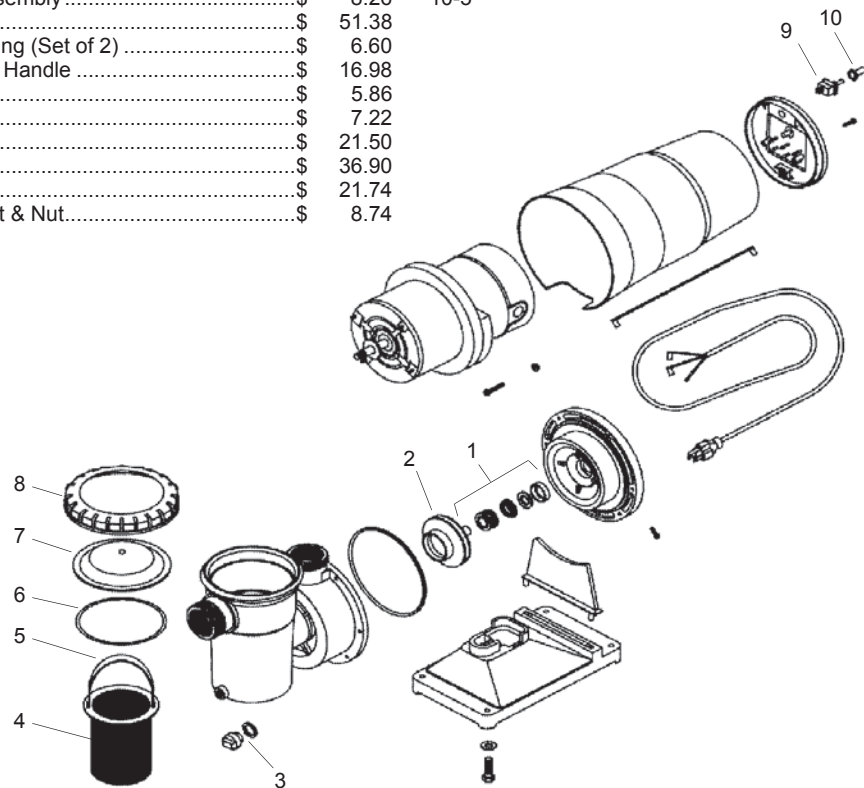

CHECK YOUR ORDER ACKNOWLEDGEMENT FOR AVAILABILITY OF PARTS
VÉRIFIER VOTRE CONFIRMATION DE COMMANDE POUR LA DISPONIBILITÉ DES PIÈCES