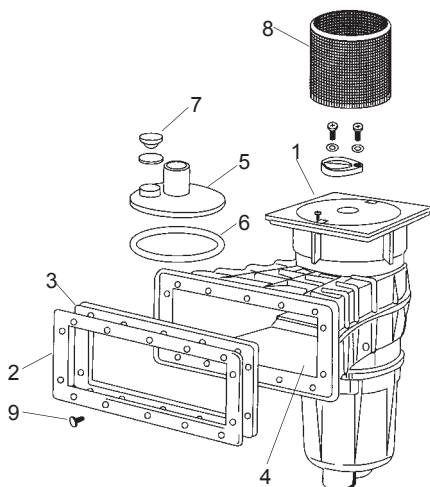

OLYMPIC REPLACEMENT PARTS

Part Number Numéro de Produit	Description	List Price Prix Vendant	Code
1 OL-UNI-89	Vacuum Plate, PolyPro	$ 9.94	
1 OL-UNI-89LA	Vacuum Plate, Aqua-Leader	$ 9.94	
2 OL-UNI-87ABS	Cover, ABS	$ 4.78	
2 OL-UNI-87LA	Cover, Aqua-Leader	$ 4.78	
3 OL-UNI-88	Basket, PolyPro	$ 7.00	
3 OL-UNI-88LA	Basket, Aqua-Leader	$ 7.00	
4 OL-UNI-85ABS	Face Plate, ABS	$ 4.28	
4 OL-UNI-85ABSW	Face Plate, ABS - Wide Mouth	$ 18.44	
5 OL-UNI-86ABS	Weir, ABS	$ 7.90	
5 OL-UNI-193	Weir for ACM-19300, ABS	$ 7.90	
6 OL-BUL-184ABS	Skimmer Body, ABS	$ 36.10	
7 OL-UNI-83CD	Double Square Skimmer Gasket	$ 6.76