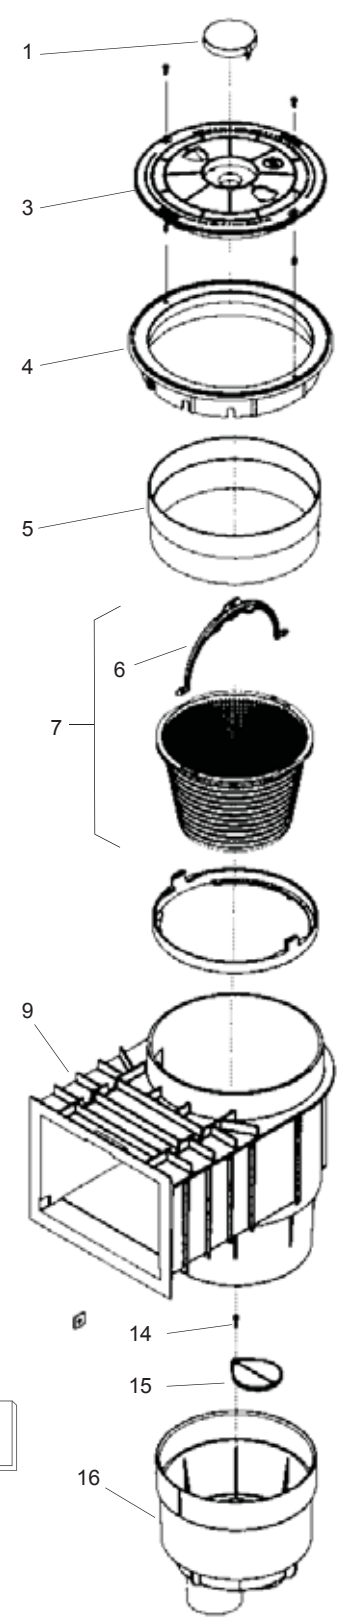

RENEGADE SKIMMER

Part Number Numéro de Produit	Description	List Price Prix Vendant	Code
1+3 540-6470WW	Lid, Skimmer Renegade - White	$ 33.92	
1 519-6460	Blank Insert - White	$ 4.04	
1 519-6467	Blank Insert - Grey	$ 4.04	
3 519-6450	Lid - White	$ 37.60	
3 519-6457	Lid - Grey	$ 37.60	
4 519-6420	Lid Mounting Ring - White	$ 29.10	
4 519-6427	Lid Mounting Ring - Grey	$ 33.92	
5 519-6570	Mounting Ring Extension	$ 16.04	
6 519-3250	Basket Handle	$ 3.54	
7 542-3240	Basket Assembly with Handle - White	$ 19.82	
9 519-6400	Upper Body - White	$ 109.08	
10 519-6350	Weir Door Hinge	$ 28.16	
11 550-9950	Weir Door Renegade - White	$ 33.78	
11 550-9959-DKG	Weir Door Renegade - Dark Grey	$ 33.78	
12 865-0200	Foam	$ 2.76	
13 519-6320	Weir Door Stop	$ 5.36	
14 819-4350	Screw 8 x 5/8"	$ 0.66	
15 519-6470	Diverter Plate	$ 7.72	
16 519-6410	Lower Body 2 1/2" Spigot x 2" Slip x 2" NPT	$ 145.42