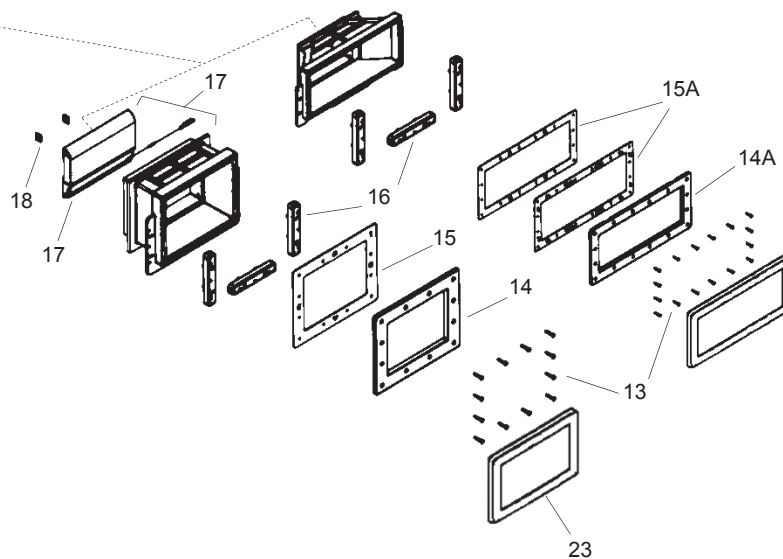

COMPLETE SKIMMERS SHOWN ON PAGE 314