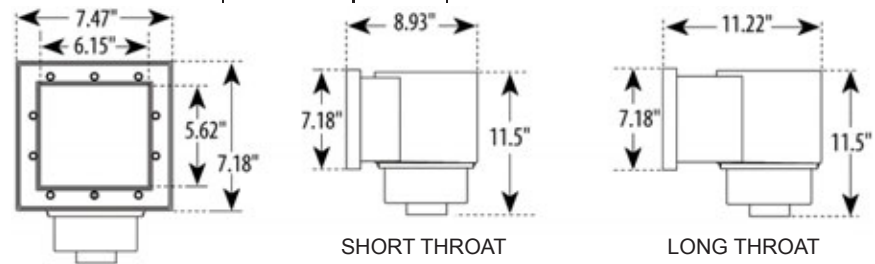

PART Number Numéro de Produit	List Price Prix Vendant	Code	Description

FLO-PRO II ABOVE GROUND SKIMMERS

FEATURES:
Deep body, larger locking basket
Long or short throat
Basket accessible from top or front
Durable one-piece ABS (wide mouth is two piece)
1½" FPT
1½" hose adapter included

560-C0A60S	$ 92.40		Short Throat - White
560-D0A60S	$ 94.50		Long Throat - White

Standard Mouth/Short Throat