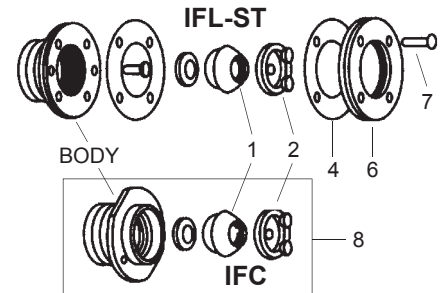

IFST DIRECTIONAL BALL INLETS - JACUZZI

1 88-1943-10-R	IF Ball	$ 5.26
2 43-0618-03-R	IF Fitting Lock Ring	$ 5.86
3 13-0871-01-R2	Gasket IFA (Set of 2)	$ 10.00
4 13-0870-02-R2	Gasket IFL & IFD (Set of 2)	$ 6.64
5 31-0418-20-R	Spacer Lock Nut	$ 12.32
6 43-0619-02-R	Face Flange IFL & IFD	$ 10.70
7 14-1721-00-R14	Oval Head PH Machine Screw SS IFL (Set of 14)	$ 45.70
7 14-2033-01-R4	Oval Head PH Machine Screw SS IFD (Set of 4)	$ 6.76
8 9412-9509	IFC-2 Return (Set of 2)	$ 41.88

PSJ SERIES SWIM JET - JACUZZI

9414-4466	Complete Concrete Jet, C20E	$ 70.36
1 14-0607-27-R	Screw, Oval PH 8 - 16 x 3/4" (Set of 4)	$ 11.38
3 43-0592-11-R	Face Ring	$ 9.72
2 43-0641-12-R	Escutcheon C-20	$ 44.38