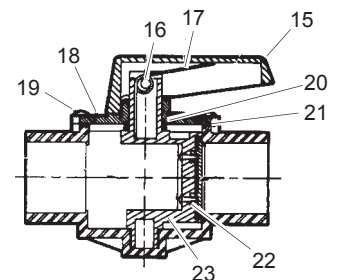

MULTI-PORT VALVES

Part Number	Description	List Price	Code
Numéro de Produit	Description	Prix Vendant	
SP0710X62	Vari-Flo Valve Assembly 1½"	$ 279.12	
SP071621	Vari-Flo Control Valve 2"	$ 352.02	
SP0714-T	Vari-Flo XL Control Valve 1½"	$ 209.16	
1 SPX0710-XF	Handle	$ 26.32	
2 SPX0710-XZ7	Handle Pin	$ 9.56	
3 SPX0710-Z16	Non-Metallic Bearing (Set of 5)	$ 6.60	
4 SPX0714-BA	Key, Cover and Handle Assembly	$ 201.76	
5 SPX0714-Z1	Cover Screw (Set of 6)	$ 23.50	
6 SPX0714-L	Cover O-Ring	$ 13.52	
7 SPX0735-GA	O-Ring and Back Up Ring	$ 11.40	
8 SPX0710-Z62	Spring Washers (Set of 2)	$ 9.56	
9 SPX0714-CA	Key/Seal Assembly	$ 72.80	
10 SPX0714-D	Diffuser	$ 69.04	
12 SPX0710-MA	Sight Glass with O-Ring	$ 13.04	
SPX0710R	Gasket - Sight Glass	$ 3.32	
SPX0710-XD	Gasket - 5-Spoke	$ 32.74	
14 SPX0603S	Spring	$ 23.66	
15 SPX0733-D	Handle	$ 20.38	
16 SPX0733-H	Handle Pin	$ 7.92	
17 SPX0733-J	Handle Spring	$ 9.56	
18 SPX0733-B	3-Way Cover with Label	$ 28.62	
19 SPX0733-Z3A	Cover Screw (Set of 8)	$ 14.76	
20 SPX0733-Z2A	O-Ring, Cover, Washer & Spacer Set	$ 14.26	
21 SPX0733-Z1A	O-Ring, Key with Washer	$ 11.40	
22 SPX0733-E	Seal	$ 13.12	
23 SPX0733-CA	Key & Seal Assembly with O-Ring	$ 57.46	
SPX0733-Z1	O-Ring, Key	$ 8.10	
SPX0710-Z9	Rubber Adhesive	$ 70.90	
SPX0710-XBA17	Key Cover and Handle - Black	$ 201.70	
SPX0715-C	Key, Valve (SP0715/16)	$ 110.56	
SPX0714GII	Decal for SP0714T Valve	$ 21.68	

SP0733-S