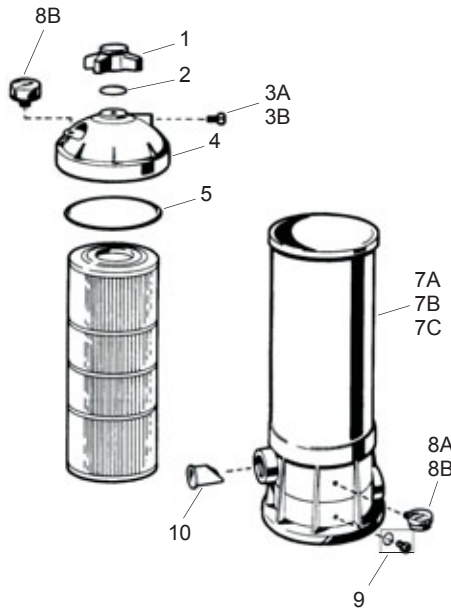

MICRO STAR-CLEAR CARTRIDGE FILTER PARTS

Part Number Numéro de Produit	Description	List Price Prix Vendant	Code

C120, C200, C225

1	CX120-AA	Filter Head with Vent Valve - 1½" NPT	$ 111.62
2	CX120-D	O-Ring	$ 23.66
3	CX120-B	Filter Body Housing	$ 137.86
4	ECX1322-A	Vent Valve with O-Ring	$ 13.52
5	CX250-Z15	By-Pass Plug (Internal)	$ 2.48
	SPX1485-C	Gasket	$ 8.10
	SPX1485-B	Elbow Union	$ 46.60

STAR-CLEAR CARTRIDGE FILTER PARTS

Part Number Numéro de Produit	Description	List Price Prix Vendant	Code

1	CX250-G	Locking Knob	$ 36.54
2	CX250-Z-7	O-Ring	$ 5.28
3A	ECX1322-A	Vent Valve with O-Ring	$ 13.52
3B	SPX1082-Z410	Relief Valve O-Ring (Set of 10)	$ 12.46
4	CX250-C	Filter Head (Dome) with Air Relief Valve	$ 156.80
5	CX250-F	Filter Head Gasket	$ 43.96
7A	CX250-AA1	Filter Body with Tie Rod Assembly (C250)	$ 588.20
7B	CX500-AA1	Filter Body with Tie Rod Assembly (C500)	$ 712.04
7C	CX750-AA1	Filter Body with Tie Rod Assembly (C750, C100)	$ 877.16
8A	ECX270861	Pressure Gauge (1991 and prior)	$ 45.18
8B	ECX27091	Pressure Gauge, Back Mount	$ 48.98
9	CX250-Z14A	Drain Plug Kit (Includes Plug and O-Ring)	$ 10.62
10	ECX4077-B1	Check Valve (Optional)	$ 35.24

STAR-CLEAR II CARTRIDGE FILTER PARTS

Part Number Numéro de Produit	Description	List Price Prix Vendant	Code

1	CX800-G	Locking Knob	$ 50.14
2	CX250-Z-7	O-Ring	$ 5.28
3	ECX1322-A	Vent Valve with O-Ring (1989)	$ 13.52
4	CX800-F	Filter Head O-Ring	$ 57.66
5	ECX27091	Pressure Gauge	$ 48.98
6	CX250-Z14A	Drain Plug Kit (Includes Plug and O-Ring)	$ 10.62
7	CX800-HA	Check Valve Assembly (Optional)	$ 55.32
8A	CX800-Z4	Auto Air Relief Tube (C800)	$ 15.36
8B	CX1100-Z4	Auto Air Relief Tube (C1100)	$ 18.46