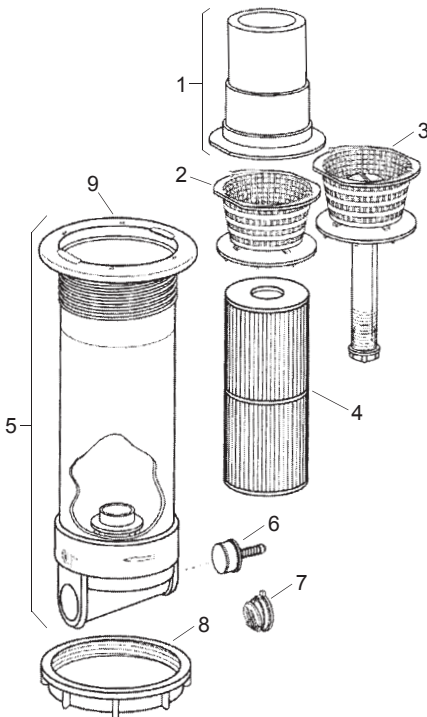

RAINBOW LILY PAD DFML FILTER 7" Mount Hole

Part Number Numéro de Produit	Description	List Price Prix Vendant	Code

COMPLETE FILTERS

17-2674	DFML 50' Skim Complete Filter - White	$ 229.98	
17-2674DG	DFML 50' Skim Complete Filter - Dark Grey	$ 229.98	

PARTS

1	17-2660	Lily Skimmer Float Assembly - White	$ 15.42
1	17-2660-G	Lily Skimmer Float Assembly - Grey	$ 15.42
1	17-2660BLK	Lily Skimmer Float Assembly - Black	$ 15.42
2	17-2661	Lily Basket - White	$ 18.50
2	17-2661-BLK	Lily Basket - Black	$ 18.50
2	17-2661-G	Lily Basket - Grey	$ 18.50
3	17-2662	Basket with Dispenser - White	$ 73.42
3	17-2662G	Basket with Dispenser - Grey	$ 79.58
4	C4335	Cartridge (DFML 35)	$ 42.22
4	C4950	Cartridge (DFML 50)	$ 49.94
5	17-2665	DFML Body-25 - White	$ 126.38
5	17-2669DG	DFML Body-50 - Dark Grey	$ 130.94
6	17-2226	Bypass Assembly	$ 5.36
7	17-2682	2" Bypass Valve	$ 11.74
8	17-2370	Lower Lock Ring	$ 15.92
9	17-2691	Safety Flange	$ 24.22