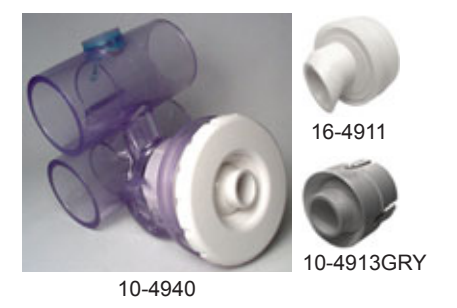

10-4802

10-4804

10-4826G

16-4810WHT

16-4811WHT

CHECK YOUR ORDER ACKNOWLEDGEMENT FOR AVAILABILITY OF PARTS  
 VÉRIFIER VOTRE CONFIRMATION DE COMMANDE POUR LA DISPONIBILITÉ DES PIÈCES

PART Number Numéro de Produit	List Price Prix Vendant	Code	Description
<b>CONVERTA'SSAGE JET</b> (2-1/2" hole required) F.P. 3-1/2"			
10-4500	\$ 63.32		Complete Jet (1" x 1") - White
1 16-4250	\$ 38.32		Body only (1 1/2" x 1")
2 10-5847	\$ 1.58		Gasket
3 16-5215	\$ 21.86		Wall Fitting - White
4 10-4505	\$ 13.22		Escutcheon Assembly - White
4 10-4505BL	\$ 13.46		Escutcheon Assembly - Black Escutcheon Assembly not available in GREY
<b>CONVERTA'SSAGE MANIFOLD JET</b> (2-5/8" hole required) F.P. 3-1/2"			
1 10-5838	\$ 11.28		Seat Ring
2 10-5847	\$ 1.58		Gasket
3 10-4505	\$ 13.22		Escutcheon Assembly - White
3 10-4505BL	\$ 13.46		Escutcheon Assembly - Black Escutcheon Assembly not available in GREY
<b>MICRO JETS</b> (1-5/8" hole required) F.P. 2-5/8"			
<b>Slim Line Series</b>			
10-3901	\$ 7.56		Wall Fitting - White
10-3955	\$ 8.96		Micro Eye and Flange - White
10-4205	\$ 18.94		Jet Body with Nozzle (1" x 1")
<b>Micro Series</b>			
10-3701	\$ 8.52		Wall Fitting - White
10-3701B	\$ 8.58		Wall Fitting - Bone
10-3710	\$ 6.76		Eyeball and Ring - White
10-3710G	\$ 6.76		Eyeball and Ring - Grey
10-3700	\$ 17.46		Complete Jet Head - White
<b>Micro Magna Series</b>			
10-4940	\$ 52.26		Complete Jet (1" x 1") - White
16-4911	\$ 26.14		Non Adjustable Spinner - White
16-4911G	\$ 27.08		Non Adjustable Spinner - Grey
10-4913GRY	\$ 8.36		Non Adjustable Eye - Grey
Not available in White			
10-014 EP70	\$ 0.24		O-Ring, Micro Jet
10-021 EP70	\$ 0.24		O-Ring, Micro Jet