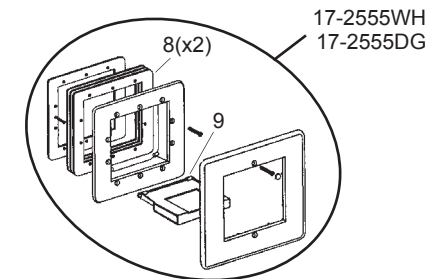

RDC INLINE FILTER

Part Number Numéro de Produit	Description	List Price Prix Vendant	Code

COMPLETE FILTERS

172425	RDC Complete Filter, 1½ FPT 18" top to bottom	$ 164.50	
172426F	RDC Complete Filter, 1½ Slip Socket 18" top to bottom	$ 158.32	

PARTS

1	17-2226	Bypass Assembly	$ 5.36
2	172224X	Drain Vent	$ 7.16
3	17-2221	Drain Vent O-Ring	$ 0.50
4	172213XT	1½" FPT Manifold	$ 31.78
4	17-2213P	1½" Slip Manifold	$ 43.44
5	172232X	Gasket Support Ring	$ 1.86
6	17-2222	Cartridge Gasket	$ 3.48
7	C4326	Cartridge	$ 31.02
8	17-2223	Lid O-Ring	$ 8.88
9	17-2212X	Cartridge Housing - 14½" tall 6½" wide	$ 49.42
10	17-2214	Lock Ring	$ 21.96

DSF SKIM FILTER

Part Number Numéro de Produit	Description	List Price Prix Vendant	Code

PARTS

1	17-2468	Cover	$ 10.32	
2	17-2467	Skimmer Basket	$ 7.36	
4	17-2465	Cartridge Plug, Skim Filter	$ 7.16	
5	M4302	Cartridge (DSF 35)	$ 61.66	6-5
5	M4306	Cartridge (DSF 50)	$ 72.28	6-5
6	17-2608	Cartridge Puller	$ 6.94	
7	17-2226	Bypass Assembly	$ 5.36	
8	17-2470	Gasket	$ 7.36	
9	17-2469	Weir	$ 11.86	
A	17-2480	90° Elbow	$ 11.46	
B	17-2479	Vac Plate	$ 7.36	
	17-2392	Drain Plug (earlier models)	$ 7.16	
	17-2393	Drain Plug O-Ring (earlier models)	$ 0.50	
	17-2014	Cartridge Plug	$ 3.04	

** 172555WH..... Face Plate Mounting Kit - White .....$ 51.92
** 172555DG..... Face Plate Mounting Kit - Dark Grey .....$ 51.92
Kits come with only 2 gaskets

NEED HELP IDENTIFYING A PART?? EMAIL US A DIGITAL PICTURE.
VOUS AVEZ BESOIN D'AIDE À IDENTIFIER LA PIÈCE? ENVOYEZ-NOUS UNE PHOTO DIGITALE