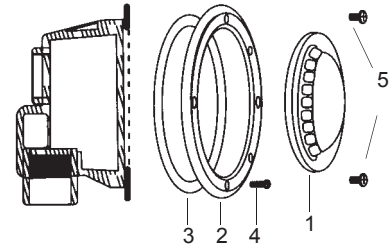

MO MAIN DRAINS - JACUZZI

1 43-1128-10-R	Cover (Dome) - Black	$ 29.10
2 43-1129-03-R	Face Flange	$ 14.12
3 13-1207-04-R2	Face Flange Gasket	$ 15.96
4 14-2029-07-R8	Self-Tapping Screw (Set of 8)	$ 25.22
5 14-2638-20-R2	Cover Screws (Set of 2)	$ 2.08