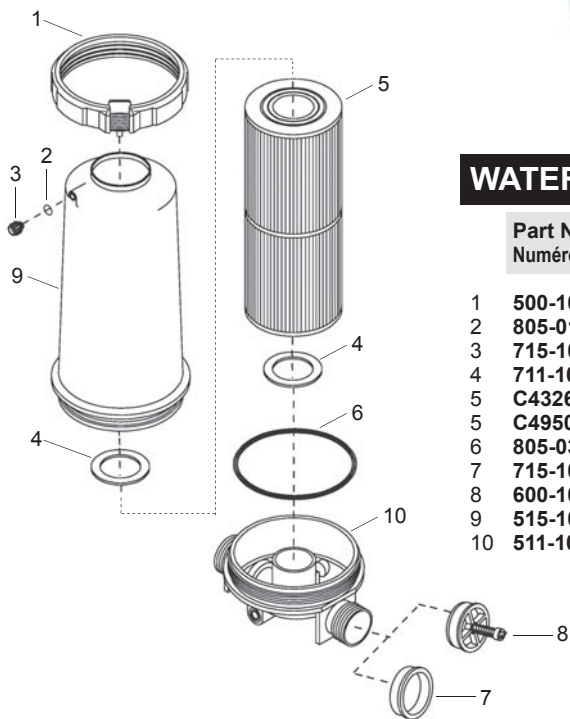

WATERWAY 1-1/2" and 2" IN-LINE FILTER PARTS

Part Number Numéro de Produit	Description	List Price Prix Vendant	Code
1 500-1000	Lock Ring Assembly	$ 30.72	
2 805-0114	O-Ring - Air Relief Plug	$ 1.28	
3 715-1001	Plug - Air Relief	$ 5.18	
4 711-1010	Spacer Ring	$ 5.34	
5 C4326	Filter Cartridge - 25 Sq. Ft.	$ 31.02	6-5
5 C4950	Filter Cartridge - 50 Sq. Ft.	$ 49.94	6-5
6 805-0360	O-Ring - Filter Top	$ 8.88	
7 715-1010	Plug - 1 1/2"	$ 5.34	
8 600-1000	Bypass Valve - 1 1/2"	$ 17.44	
9 515-1010	Body	$ 174.56	
10 511-1010	Filter Top - 1 1/2"	$ 31.10