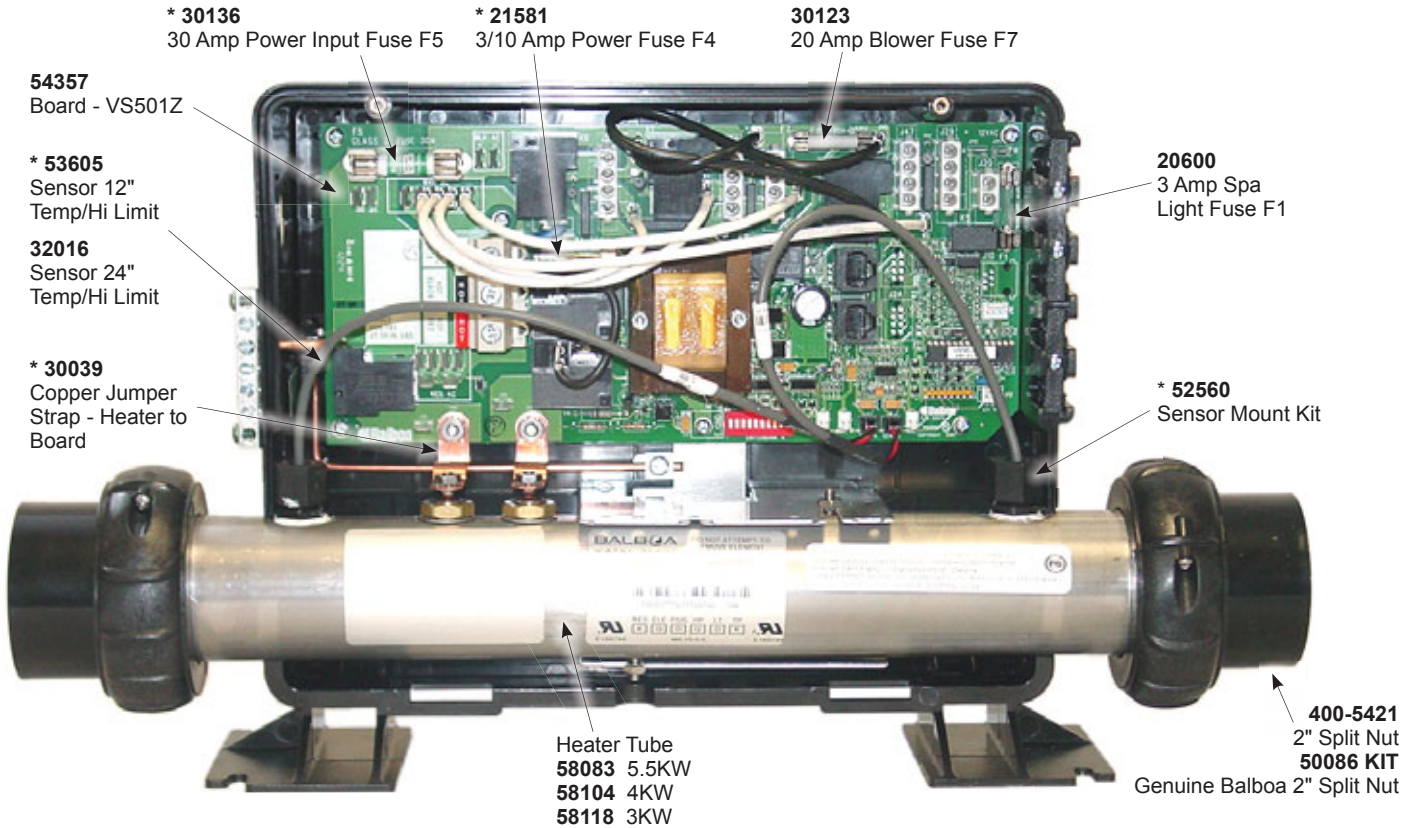

PARTS LIST VS501Z

LISTE DE PIÈCES

Central
Spa & Pool Supply