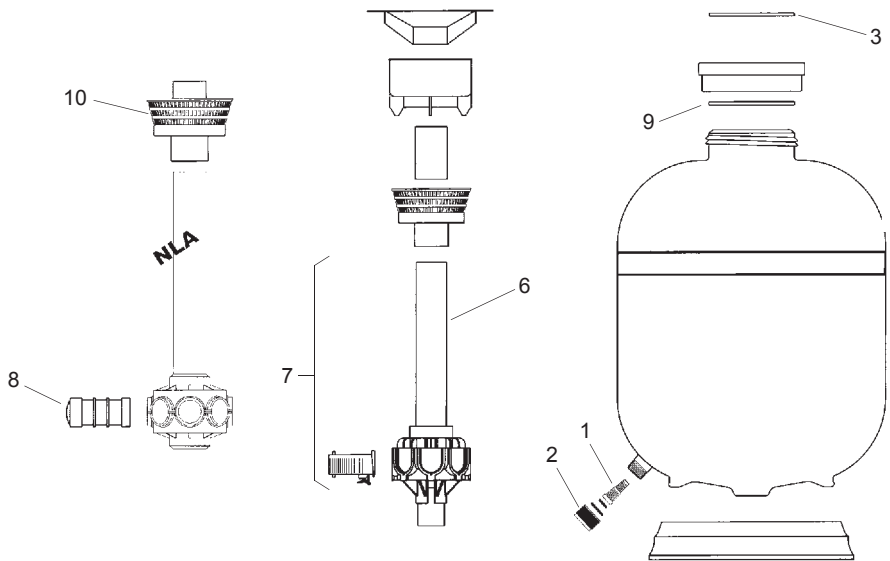

LASER L160, L192, L225, L250 FILTER PARTS

Part Number Numéro de Produit	Description	List Price Prix Vendant	Code
1 8-5853-300-R	Drain Nozzle	$ 10.22	
2 85-8263-00-R	Drain Cap with Gasket	$ 7.10	
3 13-0378-17-R	Square Ring Gasket	$ 36.68	
4 PG-30	Pressure Gauge	$ 7.04	25-5
5 39-2588-10-R	6-Position Dial Valve Laser 160	$ 214.94	
6 42-3760-50-R	L192 "Snap-Fit" Standpipe/Manifold	$ 56.74	
6 42-3761-03-R	L225 "Snap-Fit" Standpipe/Manifold	$ 60.50	
7 42-3780-20-K	Laser 225 Underdrain Assembly with Snap-Fit Laterals	$ 132.96	
8 85-5312-03-R8	190/225 Lateral Snap-Fit (Set of 8)	$ 56.48	
9 47-0434-01-R	Tank O-Ring	$ 10.02	
10 42-1407-07-R	Standpipe Extension	$ 16.68	
11 47-0364-47-R	O-Ring	$ 11.34	

6-POSITION DIAL VALVE

Part Number Numéro de Produit	Description	List Price Prix Vendant	Code
1 14-2249-01-R2	Wear Washer (Set of 2)	$ 6.80	
2 14-2230-02-R2	Wear Washer (Set of 2)	$ 6.76	
4 22-3587-09-R	Compression Spring	$ 10.22	
5 39-0687-05-R	Diverter	$ 52.30	
6 31-2697-07-R	Hose Adapter, 1½"MS x 1½"B	$ 8.28	
7 PG-30	Pressure Gauge	$ 7.04	25-5
8 23-2577-02-R	Sight Glass	$ 7.76	
9 13-0382-03-R	Sight Glass Gasket	$ 6.46	
10 14-2255-02-R	6-Position Dial Valve Handle Pin	$ 4.70	
11 39-2553-02-R	6-Position Dial Valve Handle	$ 17.52	

CHECK YOUR ORDER ACKNOWLEDGEMENT FOR AVAILABILITY OF PARTS
VÉRIFIER VOTRE CONFIRMATION DE COMMANDE POUR LA DISPONIBILITÉ DES PIÈCES