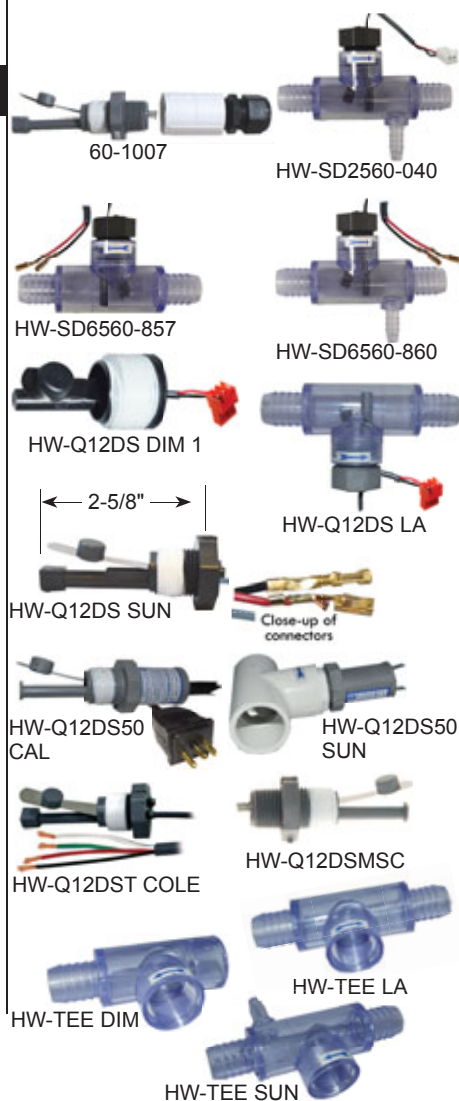

PRESSURE / FLOW SWITCHES COMMUTATEURS DE PRESSION/FLUX

Central
Spa & Pool Supply

PART Number Numéro de Produit	List Price Prix Vendant	Code	Description
MISCELLANEOUS FLOW SWITCHES			
60-1007	$ 140.72		Flow Switch only, 1/2" MPT
HW-SD2560-040	$ 151.00		Q-12DS-C2 "D" 3/4" x 3/4" x 3/8" Clear Barb Tee (Switch not sold separately)
HW-SD6560-857	$ 151.00		Q-12DS-C2 "F" 3/4" x 3/4" Clear Barb Tee (Switch not sold separately)
HW-SD6560-860	$ 151.00		Q-12DS-C2 "D" 3/4" x 3/4" x 3/8" Clear Barb Tee (Switch not sold separately)
HW-Q12DS DIM 1	$ 151.00		Q-12DS-C2, No Tee, 01710-131 Dim. One
HW-Q12DS LA	$ 151.00		Q-12DS-C2, with Tee 3/4" x 3/4" RB & Connector
HW-Q12DS SUN	$ 151.00		Q-12DS-C2, No Tee, 6560-646 Sundance/Jacuzzi
HW-Q12DS50 CAL	$ 191.58		Q-12DS50, with Large J&J Plug
HW-Q12DS50 SUN	$ 151.00		Q-12DS50, with Tee 3/4" x 3/4" Slip, 6560-852 Sundance/Jacuzzi
HW-Q12DST COLE	$ 174.84		Q-12DST-C2, with Cable, Coleman
HW-Q12DSMSC	$ 189.12		Q-12DSM-SC 1/2" MPT, 16-32GPM, .5A
HW-TEE DIM	$ 20.60		Tee Only, 1" sp or 1/2" slip x 3/4" barb x 3/4" fpt
HW-TEE LA	$ 20.60		Tee Only, 3/4" x 3/4" barb x 3/4" fpt
HW-TEE SUN	$ 20.60		Tee Only, 3/4" x 3/4" barb x 3/4" fpt w/3/8" side barb