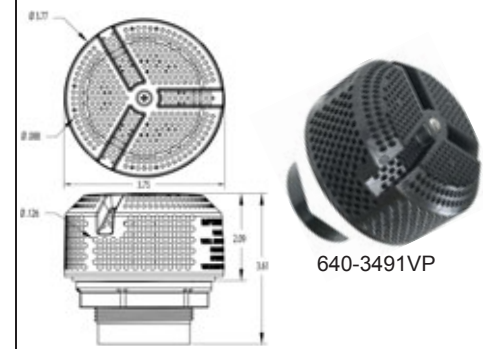

WARNING

Read and follow all instructions in the Owner's Manual for the equipment.
Failure to follow instructions can cause injury and/or death.

PART Number Numéro de Produit	List Price Prix Vendant	Code	Description
SPC-2 VP - 3.5" HI-FLO SUCTIONS			Hole Size: 2-1/4"
For OEM Portable Spas Only / NEW Hi-Flo rating of 128 GPM (without vacuum break) Total open area: 4.01 sq. in.			
640-3250VP	$ 31.52		1½" Slip Straight - White
640-3251VP	$ 31.52		1½" Slip Straight - Black
640-3257VP	$ 31.52		1½" Slip Straight - Grey
SUCTION COVERS			
642-3250V	$ 14.46		Suction Cover for 640-3250VP - White
642-3257V	$ 14.46		Suction Cover for 640-3257VP - Grey
ULTRA HI-FLO SUCTIONS			Hole Size: 2-1/4"
For OEM Portable Spas Only / Wall Flow Rate: 160GPM / Total open area: 6.24 sq.in.			
640-3491VP	$ 31.52		1½" Slip Straight, 3.5" - Black
Not available in Grey or White			
SPC-3 VP - 5" SUPER HI-FLO SUCTIONS			Hole Size: 3-1/4"
For OEM Portable Spas Only / NEW Super Hi-Flo Rating of 251GPM / Total open area: 9.02 sq.in.			
640-3570V	$ 43.78		2" Slip - White
640-3577V	$ 43.78		2" Slip - Grey
640-3580V	$ 43.78		2½" Slip - White
640-3581V	$ 43.78		2½" Slip - Black
640-3587V	$ 43.78		2½" Slip - Grey
640-3580S V	$ 64.24		2½" Slip - Stainless Steel
SUCTION COVERS			
642-3630V	$ 13.76		Suction Cover for 640-3570V & 640-3580V
642-3631V	$ 13.76		Suction Cover for 640-3571V & 640-3581V
642-3637V	$ 13.76		Suction Cover for 640-3577V & 640-3587V