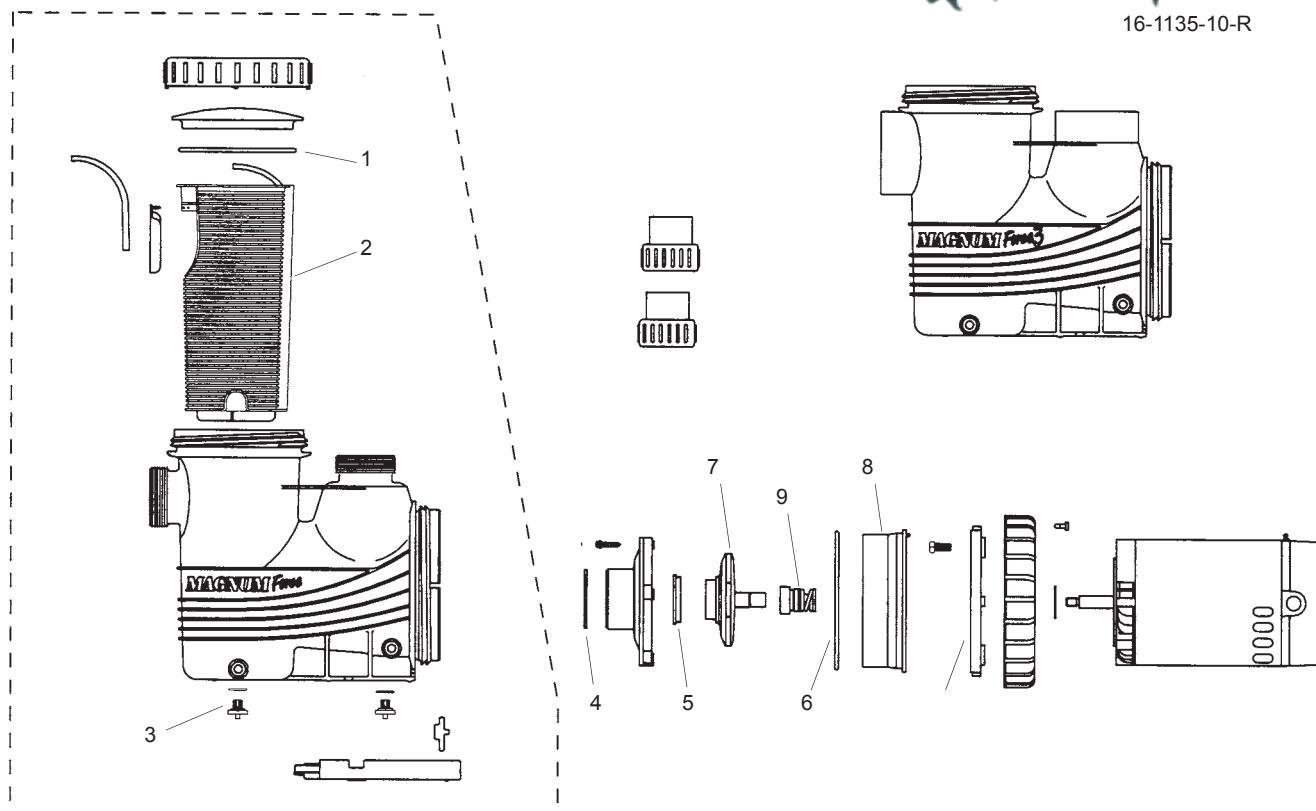

MAGNUM FORCE PUMP PARTS

Part Number	Description	List Price	Code
Numéro de Produit	Description	Prix Vendant	
1 47-0434-01-R	Strainer O-Ring for Units Prior to July 1989	$ 10.02	
1 47-0358-03-R	Strainer O-Ring for Units After July 1989	$ 10.76	
2 16-1086-06-R	Strainer Basket with Flapper Prior to February 2003	$ 37.34	
2 16-1134-09-R	Strainer Basket with Flapper After February 2003	$ 39.78	
3 31-1609-06-R2	Drain Plug with O-Ring (2 per bag)	$ 6.60	
4 47-0232-54-R	Square Ring Gasket	$ 4.50	
5 10-1462-07-R	Seal Ring 1/2 HP to 3 HP	$ 13.70	
6 47-0364-47-R	O-Ring	$ 11.34	
7 05-3854-06-R	1HP Impeller, Prior to 2004	$ 49.58	
7 05-0382-03-R	1.5 HP Impeller	$ 49.58	
8 02-1392-02-R	Seal Housing	$ 98.94	
8 02-1609-01R	Seal Housing	$ 155.00	
9 SEAL-02	Seal, 3/4 #201 Standard Style	$ 9.98	10-5
16-1135-10-R	Flapper	$ 16.02