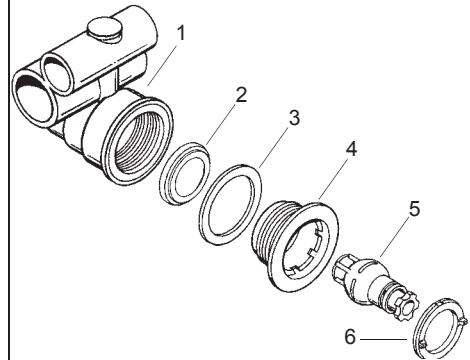

10-5881 / 10-5884