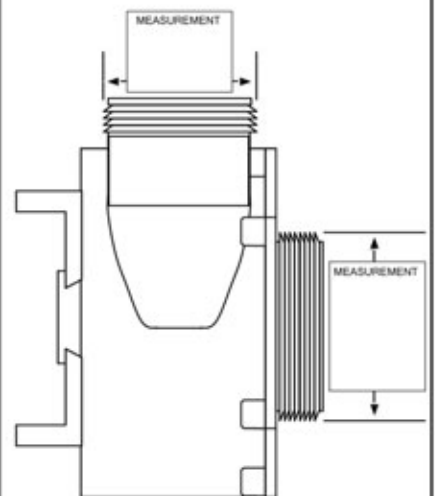

UNION SIZES

Measure the diameter across the suction & discharge threads (outside edges) on the wet end.