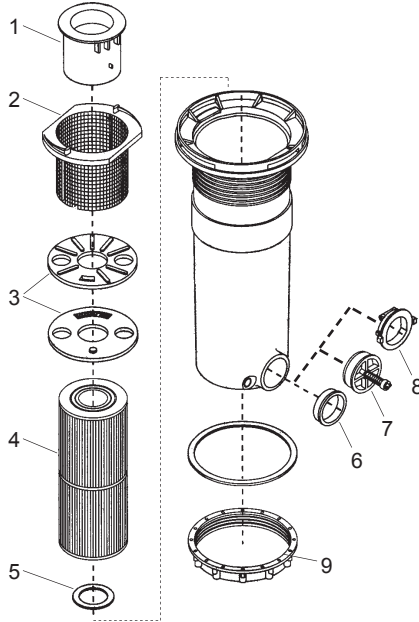

WATERWAY TOP LOAD SKIM FILTER PARTS