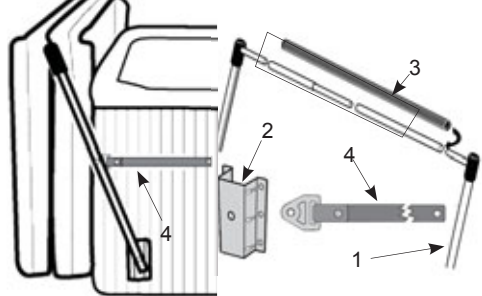

# SPA COVER REMOVERS ABC LEVIERS

**Central**  
Spa & Pool Supply

PART Number Numéro de Produit	List Price Prix Vendant	Code	Description
<b>GLIDER PRO</b>			
Needs only 18-20" of clearance behind spa			
<ul style="list-style-type: none"> <li>• Features Reflex Action Support Strap System that assists placing the spa cover back onto spa</li> <li>• Seam Saver Top Bar extends the life of your cover</li> <li>• Conveniently stores the cover in place at the side of the spa</li> <li>• Removes the cover with 2 effortless steps</li> </ul>			
GLIDER PRO	\$ 166.88		Spa Cover Remover