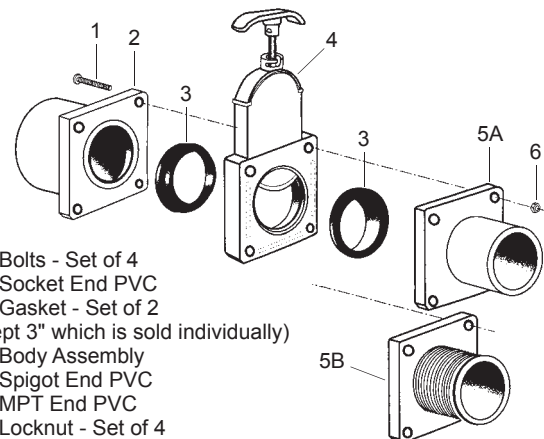

MAGIC

3 80-301015	$ 4.18	80-301020	$ 4.68

210-CLP

- 1 (G1) Bolts - Set of 4
- 2 (G2) Socket End PVC
- 3 (G3) Gasket - Set of 2 (except 3" which is sold individually)
- 4 (BA) Body Assembly
- 5A (G5) Spigot End PVC
- 5B (G8) MPT End PVC
- 6 (G6) Locknut - Set of 4