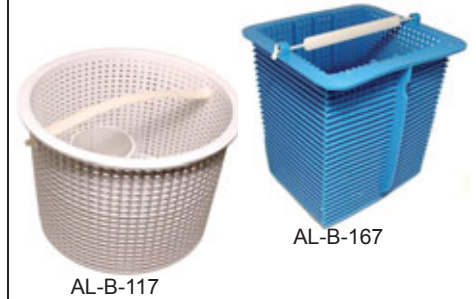

PART Number Numéro de Produit	List Price Prix Vendant	Code	Original OEM # Numéro Originel FEO	Description
PUMP & SKIMMER BASKETS				
AL-B-119	$ 133.92		SP-0125-RLX	Pump Basket
AL-B-167	$ 17.18		SP-1600-M	Super Pump Basket
AL-B-152	$ 14.64		SP-1082-CA	Skimmer Basket
AL-B-117	$ 29.80		SP-1080-E	Skimmer Basket with Sleeve
AL-B-9	$ 11.74		SP-1070-E	Skimmer Master Basket - Large
SKIMMER / FITTINGS				
AL-918	$ 38.40		SP-1084-L	Skimmer Face Plate for SP-1084
AL-917	$ 29.98		SP-1090-D	Skimmer Face Plate for SP-1090
AL-938	$ 27.90		SP-1070-K	Skimmer Weir 8-3/8"
AL-936	$ 27.42		SP-1082-K	Skimmer Weir 7-13/16"
AL-914	$ 27.90		SP-1107	Large Vac Plate with Straight & Elbow Con.
AL-7008	$ 11.96		SP-1408-B	Return Fitting Face Plate
AL-7000	$ 5.08		SP-1419-T	Eyeball Seat Removal Tool
GASKETS				
AL-G-363	$ 2.60		CX-900-W	Washer for Knob / Cone Gasket
AL-G-384	$ 2.06		DE-2400-S-5	Micro Clear/Star Clear Filter Gasket
AL-G-362	$ 5.80		GM-C48-G	Housing Gasket
AL-G-352	$ 32.22		GM-400-G	Valve Seat Gasket
AL-G-382	$ 1.94		S-180-G	S164T, 166T, 180T, 220T, 244T Sand Filter/Pro Series Drain Cap Gasket
AL-G-182	$ 2.24		S-200-Z-9	Sand Filter Drain Gasket/ Cartridge Filter
AL-G-46	$ 2.60		SP-0125-G	Pump Gasket
AL-G-47	$ 2.76		SP-0125-H	Pump Gasket
AL-G-68	$ 3.80		SP-1250-G	Pump Gasket
AL-G-151	$ 7.20		SP-0058-D	Main Drain Gasket
AL-G-369	$ 10.84		SP-1084-B-3	SP-1084OM Skimmer Gasket
AL-G-157	$ 9.22		SP-1085-D	SP-1085OM Skimmer Gasket
AL-G-226	$ 3.46		SP-1408-C	Vinyl Eyeball Gasket
AL-G-88	$ 2.80		SP-1411-Z12	Gasket
AL-G-64R	$ 4.86		SP-1500-H	Power Flo Housing Rubber Gasket
AL-G-95	$ 6.68		SP-1600-T	Super Pump/Max Flo Housing Gasket
AL-G-345	$ 9.06		SP-3000-T	Super Pump II Gasket/Seal Plate
AL-G-399	$ 5.20		SPX0023Z2	Gasket, Fitting Double-Sided

AL-B-167