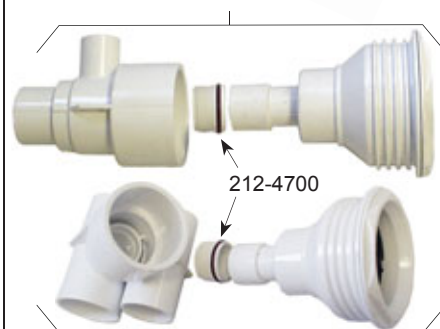

JETS - GUNITE POWER STORM WATERWAY

JETS - BÉTON - POWER STORM

Central
Spa & Pool Supply

COLOUR LEGEND / Légende des couleurs Part #'s ending in / Les numéros de pièces terminant avec:
0 = White 1 = Black 7 = Grey OS = White/Chrome 1S = Black/Chrome 7S = Grey/Chrome F = Transparent F-SS = Transparent/Chrome
0 = Blanc 1 = Noir 7 = Gris OS = Blanc/Chrome 1S = Noir/Chrome 7S = Gris/Chrome F = Transparent F-SS = Transparent/Chrome

PART Number Numéro de Produit	List Price Prix Vendant	Code	Description
GUNITE POWER STORM PARTS 4 1/4" hole required			
210-7800	$ 60.52		Power Storm - Straight Body Assembly 1" SP Air x 1 1/2" SP Water - White
210-7810	$ 60.52		Power Storm - Tee Body Assembly 1 1/2" Slip x 2" Slip - White
212-4700	$ 6.08		Retainer Ring with O-Ring
211-3040	$ 23.82		Straight Body Only 1" x 1 1/2"
211-3060	$ 22.92		Tee Body Only 1 1/2" x 2"

210-7810

GUNITE ACCESSORIES (for POWER & POLY STORM JETS)			
210-3330	$ 6.84		Venturi Tee 1" Slip x 1" SP x 3/4" Slip - Gunite
212-3350	$ 25.22		Venturi Tee 10", 1"SPG 4" Nozzle 5/16" Orifice
217-3340	$ 3.98		Venturi Tee 4" Nozzle, 7/16" Orifice
218-1960A	$ 13.16		Gunite Air Pipe Measuring Tool Measures pipe for 3 styles of jets: Power Storm (Thd), Poly Storm (Thd), Mini Storm (Thd)

HYDRO GUNITE SPA JETS			
210-4120 Not available in Black	$ 41.98		Directional Eye 1 1/2" Slip x 1 1/2" Slip - White