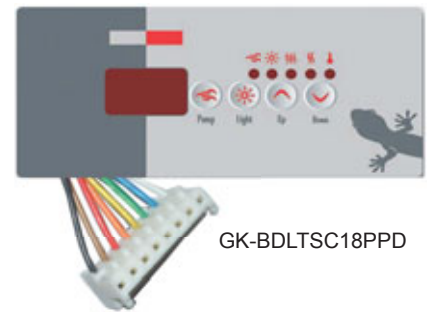

GK-BDLTSC18PPD