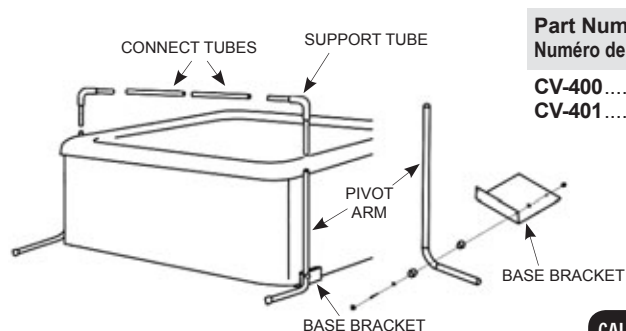

PARTS

Part Number Numéro de Produit	Description	List Price Prix Vendant	Code
CV-400	Cover Rock-It Pivot Arm	$ 69.14	
CV-401	Cover Rock-It Hardware Kit	$ 22.66	

CALL FOR PRICING AND AVAILABILITY OF PARTS NOT LISTED HERE.
APPELER POUR LES PRIX ET LA DISPONIBILITÉ DES PIÈCES PAS MENTIONNÉES ICI