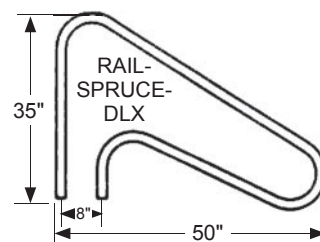

HAND RAILS AND PARTS

RAMPES ET PIÈCES

Central
Spa & Pool Supply

PART Number Numéro de Produit	List Price Prix Vendant	Code	Description
8" FIGURE 4 HAND RAIL			
RAIL-BIRCH-DLX	$ 351.74 per Pair		Stainless Steel Deck Mounted Rail Sold in pairs
8" RETURN TO DECK			
RAIL-WILLOW-DLX	$ 263.08		Stainless Steel Deck Mounted Rail
8" DIP TO POOL			
RAIL-SPRUCE-DLX	$ 263.08		Stainless Steel Deck Mounted Rail
24" 2 BEND			
RAIL-SPA-2BEND	$ 452.52		Hand Rail - Stainless Steel Deck Mounted
ACCESSORIES			
NR-PF-2119-L	$ 31.48		Flange, Ladder, Deluxe - Aluminum White
NR-PF-3119	$ 52.64		Flange, Slide - Aluminum White
NR-PS-4019-C	$ 31.82		Socket, 4" - Aluminum
RAIL BUMPERS			
NR-BUMPER	$ 4.94		Rubber Bumper for 1.9" Rail
NR-BUMPER15	$ 4.94		Rubber Bumper for 1.5" Rail
VOLLEYBALL ACCESSORIES			
540-6700	$ 29.72		Volleyball Pole Holder - White
540-6707	$ 35.20		Volleyball Pole Holder - Grey
540-6709BEI	$ 35.20		Volleyball Pole Holder - Beige