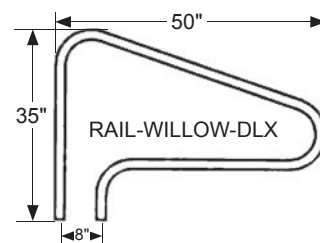

HAND RAILS AND PARTS

RAMPES ET PIÈCES

Central
Spa & Pool Supply

PART Number Numéro de Produit	List Price Prix Vendant	Code	Description
8" FIGURE 4 HAND RAIL			
RAIL-BIRCH-DLX	$ 351.74 per Pair		Stainless Steel Deck Mounted Rail Sold in pairs
8" RETURN TO DECK			
RAIL-WILLOW-DLX	$ 263.08		Stainless Steel Deck Mounted Rail
8" DIP TO POOL			
RAIL-SPRUCE-DLX	$ 263.08		Stainless Steel Deck Mounted Rail
24" 2 BEND			
RAIL-SPA-2BEND	$ 452.52		Hand Rail - Stainless Steel Deck Mounted
ACCESSORIES			
NR-PF-2119-L	$ 31.48		Flange, Ladder, Deluxe - Aluminum White
NR-PF-3119	$ 52.64		Flange, Slide - Aluminum White
NR-PS-4019-C	$ 31.82		Socket, 4" - Aluminum
RAIL BUMPERS			
NR-BUMPER	$ 4.94		Rubber Bumper for 1.9" Rail
NR-BUMPER15	$ 4.94		Rubber Bumper for 1.5" Rail
VOLLEYBALL ACCESSORIES			
540-6700	$ 29.72		Volleyball Pole Holder - White
540-6707	$ 35.20		Volleyball Pole Holder - Grey
540-6709BEI	$ 35.20		Volleyball Pole Holder - Beige