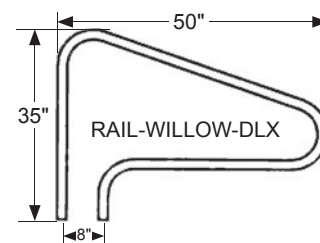

HAND RAILS AND PARTS

RAMPES ET PIÈCES

Central
Spa & Pool Supply

PART Number Numéro de Produit	List Price Prix Vendant	Code	Description
8" FIGURE 4 HAND RAIL			
RAIL-BIRCH-DLX	$ 351.74 per Pair		Stainless Steel Deck Mounted Rail Sold in pairs
8" RETURN TO DECK			
RAIL-WILLOW-DLX	$ 263.08		Stainless Steel Deck Mounted Rail
8" DIP TO POOL			
RAIL-SPRUCE-DLX	$ 263.08		Stainless Steel Deck Mounted Rail
24" 2 BEND			
RAIL-SPA-2BEND	$ 452.52		Hand Rail - Stainless Steel Deck Mounted
ACCESSORIES			
NR-PF-2119-L	$ 31.48		Flange, Ladder, Deluxe - Aluminum White
NR-PF-3119	$ 52.64		Flange, Slide - Aluminum White
NR-PS-4019-C	$ 31.82		Socket, 4" - Aluminum
RAIL BUMPERS			
NR-BUMPER	$ 4.94		Rubber Bumper for 1.9" Rail
NR-BUMPER15	$ 4.94		Rubber Bumper for 1.5" Rail
VOLLEYBALL ACCESSORIES			
540-6700	$ 29.72		Volleyball Pole Holder - White
540-6707	$ 35.20		Volleyball Pole Holder - Grey
540-6709BEI	$ 35.20		Volleyball Pole Holder - Beige