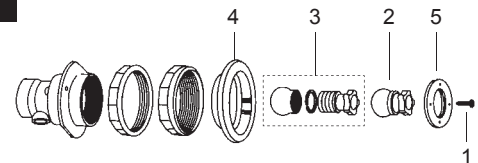

### C, P AND W HYDRO THERAPY JETS - JACUZZI

1 14-0607-27-R	Screw, Oval PH 8 - 16 x 3/4" (Set of 4)	\$ 11.38
2 43-0650-02-R	Nozzle	\$ 19.24
3 43-0647-08-R	Flow Control	\$ 37.84
4 43-0641-12-R	Escutcheon	\$ 44.38
5 43-0592-11-R	Face Ring	\$ 9.72