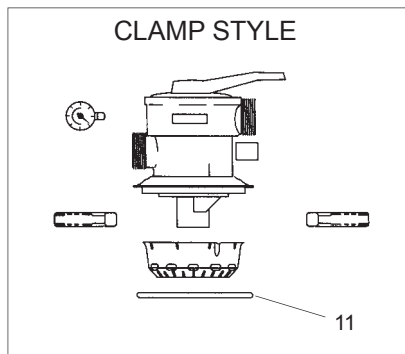

LASER L160, L192, L225, L250 FILTER PARTS

Part Number Numéro de Produit	Description	List Price Prix Vendant	Code
1 8-5853-300-R	Drain Nozzle	$ 10.22	
2 85-8263-00-R	Drain Cap with Gasket	$ 7.10	
3 13-0378-17-R	Square Ring Gasket	$ 36.68	
4 PG-30	Pressure Gauge	$ 7.04	25-5
5 39-2588-10-R	6-Position Dial Valve Laser 160	$ 214.94	
6 42-3760-50-R	L192 "Snap-Fit" Standpipe/Manifold	$ 56.74	
6 42-3761-03-R	L225 "Snap-Fit" Standpipe/Manifold	$ 60.50	
7 42-3780-20-K	Laser 225 Underdrain Assembly with Snap-Fit Laterals	$ 132.96	
8 85-5312-03-R8	190/225 Lateral Snap-Fit (Set of 8)	$ 56.48	
9 47-0434-01-R	Tank O-Ring	$ 10.02	
10 42-1407-07-R	Standpipe Extension	$ 16.68	
11 47-0364-47-R	O-Ring	$ 11.34	

6-POSITION DIAL VALVE

Part Number Numéro de Produit	Description	List Price Prix Vendant	Code
1 14-2249-01-R2	Wear Washer (Set of 2)	$ 6.80	
2 14-2230-02-R2	Wear Washer (Set of 2)	$ 6.76	
4 22-3587-09-R	Compression Spring	$ 10.22	
5 39-0687-05-R	Diverter	$ 52.30	
6 31-2697-07-R	Hose Adapter, 1½"MS x 1½"B	$ 8.28	
7 PG-30	Pressure Gauge	$ 7.04	25-5
8 23-2577-02-R	Sight Glass	$ 7.76	
9 13-0382-03-R	Sight Glass Gasket	$ 6.46	
10 14-2255-02-R	6-Position Dial Valve Handle Pin	$ 4.70	
11 39-2553-02-R	6-Position Dial Valve Handle	$ 17.52	

CHECK YOUR ORDER ACKNOWLEDGEMENT FOR AVAILABILITY OF PARTS
VÉRIFIER VOTRE CONFIRMATION DE COMMANDE POUR LA DISPONIBILITÉ DES PIÈCES