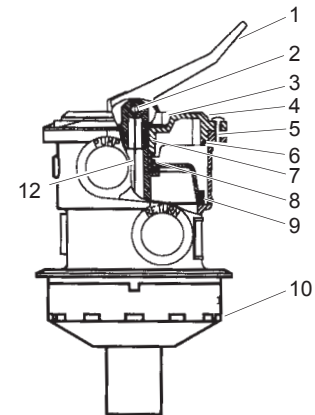

**MULTI-PORT VALVES**

Part Number	Description	List Price	Code
Numéro de Produit	Description	Prix Vendant	
SP0710X62	Vari-Flo Valve Assembly 1½"	\$ 279.12	
SP071621	Vari-Flo Control Valve 2"	\$ 352.02	
SP0714-T	Vari-Flo XL Control Valve 1½"	\$ 209.16	
1 SPX0710-XF	Handle	\$ 26.32	
2 SPX0710-XZ7	Handle Pin	\$ 9.56	
3 SPX0710-Z16	Non-Metallic Bearing (Set of 5)	\$ 6.60	
4 SPX0714-BA	Key, Cover and Handle Assembly	\$ 201.76	
5 SPX0714-Z1	Cover Screw (Set of 6)	\$ 23.50	
6 SPX0714-L	Cover O-Ring	\$ 13.52	
7 SPX0735-GA	O-Ring and Back Up Ring	\$ 11.40	
8 SPX0710-Z62	Spring Washers (Set of 2)	\$ 9.56	
9 SPX0714-CA	Key/Seal Assembly	\$ 72.80	
10 SPX0714-D	Diffuser	\$ 69.04	
12 SPX0710-MA	Sight Glass with O-Ring	\$ 13.04	
SPX0710R	Gasket - Sight Glass	\$ 3.32	
SPX0710-XD	Gasket - 5-Spoke	\$ 32.74	
14 SPX0603S	Spring	\$ 23.66	
15 SPX0733-D	Handle	\$ 20.38	
16 SPX0733-H	Handle Pin	\$ 7.92	
17 SPX0733-J	Handle Spring	\$ 9.56	
18 SPX0733-B	3-Way Cover with Label	\$ 28.62	
19 SPX0733-Z3A	Cover Screw (Set of 8)	\$ 14.76	
20 SPX0733-Z2A	O-Ring, Cover, Washer & Spacer Set	\$ 14.26	
21 SPX0733-Z1A	O-Ring, Key with Washer	\$ 11.40	
22 SPX0733-E	Seal	\$ 13.12	
23 SPX0733-CA	Key & Seal Assembly with O-Ring	\$ 57.46	
SPX0733-Z1	O-Ring, Key	\$ 8.10	
SPX0710-Z9	Rubber Adhesive	\$ 70.90	
SPX0710-XBA17	Key Cover and Handle - Black	\$ 201.70	
SPX0715-C	Key, Valve (SP0715/16)	\$ 110.56	
SPX0714GII	Decal for SP0714T Valve	\$ 21.68	