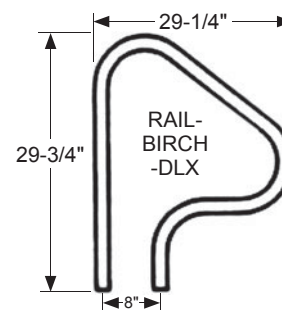

HAND RAILS AND PARTS

RAMPES ET PIÈCES

Central
Spa & Pool Supply

PART Number Numéro de Produit	List Price Prix Vendant	Code	Description
8" FIGURE 4 HAND RAIL			
RAIL-BIRCH-DLX	$ 351.74 per Pair		Stainless Steel Deck Mounted Rail Sold in pairs
8" RETURN TO DECK			
RAIL-WILLOW-DLX	$ 263.08		Stainless Steel Deck Mounted Rail
8" DIP TO POOL			
RAIL-SPRUCE-DLX	$ 263.08		Stainless Steel Deck Mounted Rail
24" 2 BEND			
RAIL-SPA-2BEND	$ 452.52		Hand Rail - Stainless Steel Deck Mounted
ACCESSORIES			
NR-PF-2119-L	$ 31.48		Flange, Ladder, Deluxe - Aluminum White
NR-PF-3119	$ 52.64		Flange, Slide - Aluminum White
NR-PS-4019-C	$ 31.82		Socket, 4" - Aluminum
RAIL BUMPERS			
NR-BUMPER	$ 4.94		Rubber Bumper for 1.9" Rail
NR-BUMPER15	$ 4.94		Rubber Bumper for 1.5" Rail
VOLLEYBALL ACCESSORIES			
540-6700	$ 29.72		Volleyball Pole Holder - White
540-6707	$ 35.20		Volleyball Pole Holder - Grey
540-6709BEI	$ 35.20		Volleyball Pole Holder - Beige