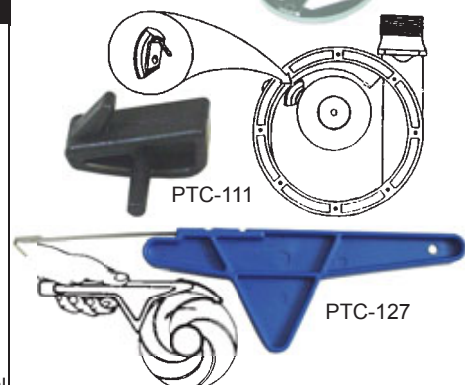

PART Number Numéro de Produit	List Price Prix Vendant	Code	Description
INSPECTION MIRROR			
AN-MIR	$ 30.26		Inspection Mirror - Allows for visual inspection of hidden areas. Double ball joint links swivel mirror for viewing 360 degrees. Mirror size is 2-1/8" x 3-1/2". Extends to 15".
CABLE SAW			
CS-24L	$ 7.96		Cuts PVC Pipe flush in tight spots, 24" loop handle.
AN-CSAW	$ 14.94		Saw, Cable PVC
FRONT ACCESS LIGHT WRENCH			
630-0100	$ 10.20		Makes removal of a Waterway Front Access Lens Fitting much easier.
FRONT ACCESS AQUASTAR SPA LIGHT TOOL			
P0050	$ 7.72		For easy removal of Aquastar Light Lens.
O-RING PULLER			
O-10950	$ 15.12		Assists with removal of O-Rings in hard to reach spots.
WRENCHES			
PLUG KIT	$ 16.24		Winter Plug and Wrench KIT - includes 4 yellow winter plugs, 1 blue wrench & 1 roll of Teflon tape.
WR	$ 4.94		Wrench, 3-in-1
AN-DPWR	$ 50.54		Duck Plug Wrench
IMPELLER REMOVAL TOOLS			
PTC-111	$ 38.26		Impeller Wedge prevents impeller from moving while turning the armature counter-clockwise so the impeller will unscrew
PTC-127	$ 124.96		Impeller Wrench - fits all closed impellers - large handle for excellent leverage - will not cause damage to impeller vanes - made of durable stainless steel and polypropylene for years of service
PTC-128	$ 62.48		Armature Holder - holds armatures in place for impeller removal - precisely fits the slotted end of the armature on Century and Franklin pump motors so it will not slip out and strip the slot - fits a 1/2" socket wrench for excellent leverage