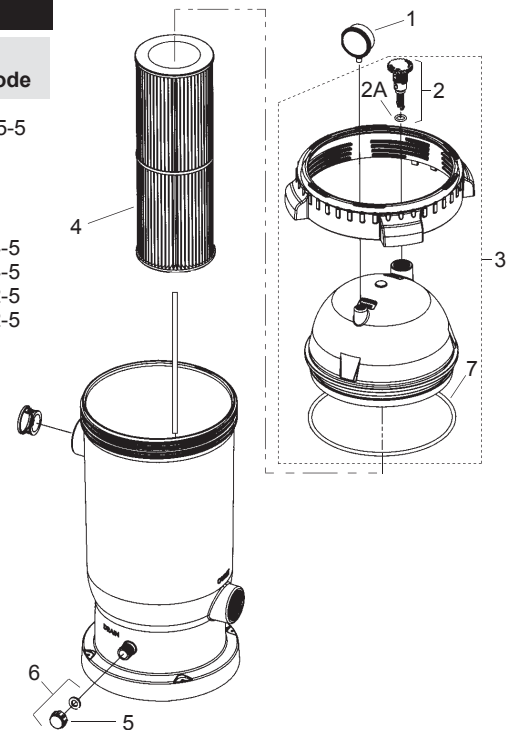

PRO CLEAN CARTRIDGE FILTER

Part Number Numéro de Produit	Description	List Price Prix Vendant	Code
1 PG-30	Pressure Gauge, 30LB	$ 7.04	25-5
2 600-0200	Air Release Valve with O-Ring	$ 10.54	
2A 805-0207	Air Release Valve O-Ring	$ 5.18	
3 550-0211	Small Filter Lid and Lock Ring Assembly	$ 312.10	
3 550-0221	Pro Clean Filter Lid and Lock Ring Assembly	$ 374.50	
4 C8409	Cartridge Filter 100 SQ.FT.	$ 140.84	4-5
4 C8412	Cartridge Filter 125 SQ.FT.	$ 160.48	4-5
4 C8417	Cartridge Filter 175 SQ.FT.	$ 240.40	2-5
4 C8420	Cartridge Filter 200 SQ.FT.	$ 257.72	2-5
5 519-0231	Drain Cap	$ 2.98	
6 550-0240	Drain Cap Assembly with Gasket	$ 7.18	
7 805-0448	Lid O-Ring	$ 13.68