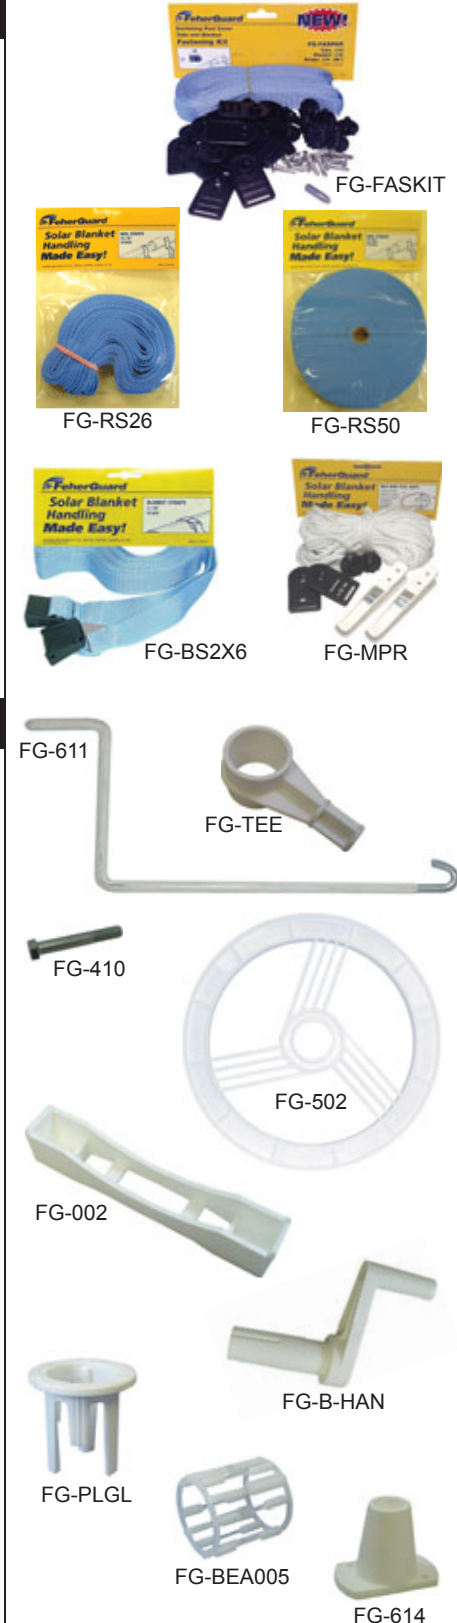

PART Number Numéro de Produit	List Price Prix Vendant	Code	Description
KITS - FASTENERS & STRAPPING			
FG-FASKIT	$ 32.86		Tube & Blanket Fastening Kit Attaches Solar Blanket to Tube (10 sets of tube and blanket fasteners - 10-26" straps) **
FG-PFS	$ 17.72		Tube & Blanket Fasteners (10 sets)**
FG-RS26	$ 17.72		Reel Strapping (10 Straps 26")**
FG-RS50	$ 35.40		Reel Strapping (1 Roll 50')**
FG-BS2X6	$ 21.24		Blanket Straps (2 x 48")**
FG-MPR	$ 21.24		Mid-Grip Pull Rope (35' rope, 2 clips, 2 plates, 2 fasteners)**
PARTS			
FG-611	$ 105.62		Handle (Low Profile FG3)
FG-TEE	$ 46.12		Reel "T" (Premium FG7B)
FG-410	$ 46.12		Eye Bolt (Low Profile FG3)
FG-502	$ 88.88		Wheel Replacement - Single Wheel (Mobile FG1B)
FG-002	$ 46.12		Wheel Stop (Mobile FG1B)
FG-B-HAN	$ 46.12		Handle (Mobile FG1B / Premium FG7B)
FG-PLG	$ 30.44		Tube Plug for Heavy Duty Tubes (IG20 & IG20M)
FG-PLGLC	$ 32.10		Tube Plug for Blanket Handler XL (LC25)
FG-PLGL	$ 26.14		Tube Plug for Small Diameter Tubes (L18 & L18M)
FG-BEA005	$ 28.52		Bearings - "Wide Track" (Blanket Handler / Mobile / Premium)
FG-614	$ 46.12		AG Cone (Premium FG7B)
FG-WPS	$ 26.28		White Protective Sheet (24' x 3½') **
** POUCHED FOR PEGBOARD DISPLAY