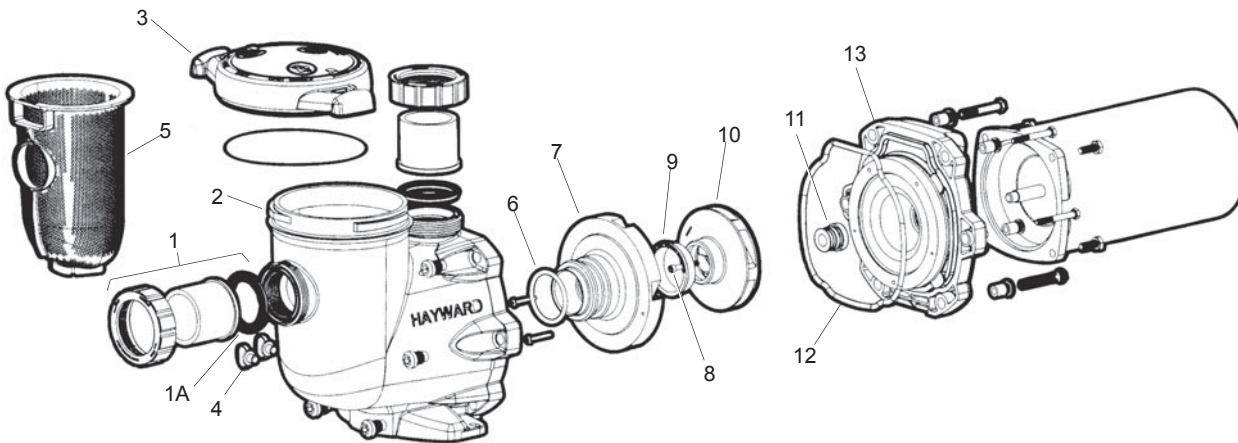

TRISTAR SP3200EE PUMP SERIES

Part Number Numéro de Produit	Description	List Price Prix Vendant	Code
1 SPX3200UNKIT	Union Kit, 2008 and later	$ 69.42	
1A SPX3200-JG	Gasket	$ 16.40	
2 SPX3200A	Strainer Housing, 2" x 2" with Drain Plugs, threaded style	$ 456.46	
3 SPX3200DLS	Strainer Cover Kit (includes Strainer Cover, Lock Ring, O-Ring)	$ 113.14	
4 SPX4000FG	Drain Plug with Gasket	$ 8.00	
5 SPX3200M	Strainer Basket	$ 24.80	
6 SPX4000-Z1	Diffuser O-Ring	$ 24.80	
7 SPX3200B3	Diffuser	$ 55.68	
8 SPX3200Z1	Impeller Screw	$ 10.84	
9 SPX3021-R	Impeller Ring, 2 thru 3 HP	$ 10.98	
10 SPX3207C	Impeller, 1 HP with Screw	$ 48.24	
10 SPX3021C	Impeller, 2.5HP	$ 95.34	
10 SPX3230C	Impeller for 3HP with Screw	$ 70.50	
11 SPX3200SA	Shaft Seal Assembly	$ 37.18	
12 SPX3200T	Housing O-Ring	$ 12.96	
13 SPX3200E	Seal Plate	$ 73.84