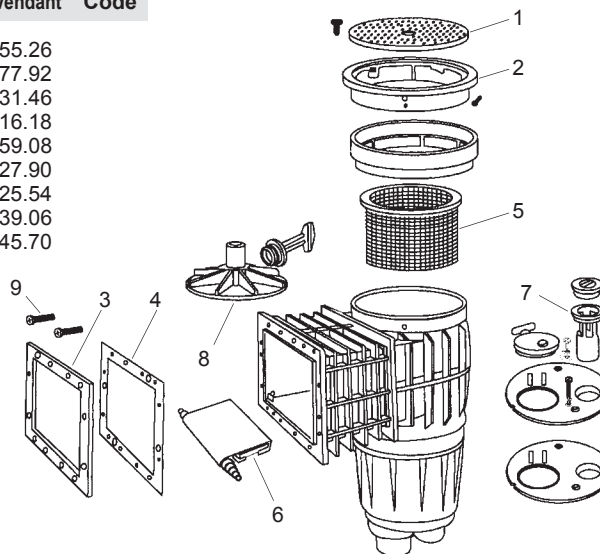

PMT AUTOMATIC SKIMMER - JACUZZI

Part Number Numéro de Produit	Description	List Price Prix Vendant	Code
1 43-0505-09-R	Cover	$ 55.26	
2 43-0508-06-R	Mounting Ring	$ 77.92	
3 43-0632-05-R	Face Flange	$ 31.46	
4 13-0878-04-R	Face Flange Gasket	$ 16.18	
5 43-0507-07-R	Strainer Basket	$ 59.08	
6 AL-937	Weir 8 1/8" PMT (43-0510-02-R)	$ 27.90	
7 43-0006-03-R	Cylindrical Valve	$ 25.54	
8 43-1029-04-R	Vacuum Plate	$ 39.06	
9 14-1721-00-R14	Oval Head PH Machine Screw SS IFL (Set of 14)	$ 45.70