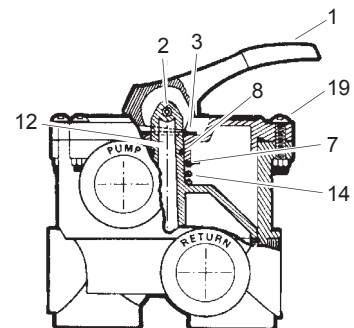

MULTI-PORT VALVES

Part Number	Description	List Price	Code
Numéro de Produit	Description	Prix Vendant	
SP0710X62	Vari-Flo Valve Assembly 1½"	$ 279.12	
SP071621	Vari-Flo Control Valve 2"	$ 352.02	
SP0714-T	Vari-Flo XL Control Valve 1½"	$ 209.16	
1 SPX0710-XF	Handle	$ 26.32	
2 SPX0710-XZ7	Handle Pin	$ 9.56	
3 SPX0710-Z16	Non-Metallic Bearing (Set of 5)	$ 6.60	
4 SPX0714-BA	Key, Cover and Handle Assembly	$ 201.76	
5 SPX0714-Z1	Cover Screw (Set of 6)	$ 23.50	
6 SPX0714-L	Cover O-Ring	$ 13.52	
7 SPX0735-GA	O-Ring and Back Up Ring	$ 11.40	
8 SPX0710-Z62	Spring Washers (Set of 2)	$ 9.56	
9 SPX0714-CA	Key/Seal Assembly	$ 72.80	
10 SPX0714-D	Diffuser	$ 69.04	
12 SPX0710-MA	Sight Glass with O-Ring	$ 13.04	
SPX0710R	Gasket - Sight Glass	$ 3.32	
SPX0710-XD	Gasket - 5-Spoke	$ 32.74	
14 SPX0603S	Spring	$ 23.66	
15 SPX0733-D	Handle	$ 20.38	
16 SPX0733-H	Handle Pin	$ 7.92	
17 SPX0733-J	Handle Spring	$ 9.56	
18 SPX0733-B	3-Way Cover with Label	$ 28.62	
19 SPX0733-Z3A	Cover Screw (Set of 8)	$ 14.76	
20 SPX0733-Z2A	O-Ring, Cover, Washer & Spacer Set	$ 14.26	
21 SPX0733-Z1A	O-Ring, Key with Washer	$ 11.40	
22 SPX0733-E	Seal	$ 13.12	
23 SPX0733-CA	Key & Seal Assembly with O-Ring	$ 57.46	
SPX0733-Z1	O-Ring, Key	$ 8.10	
SPX0710-Z9	Rubber Adhesive	$ 70.90	
SPX0710-XBA17	Key Cover and Handle - Black	$ 201.70	
SPX0715-C	Key, Valve (SP0715/16)	$ 110.56	
SPX0714GII	Decal for SP0714T Valve	$ 21.68	

SP0710-X