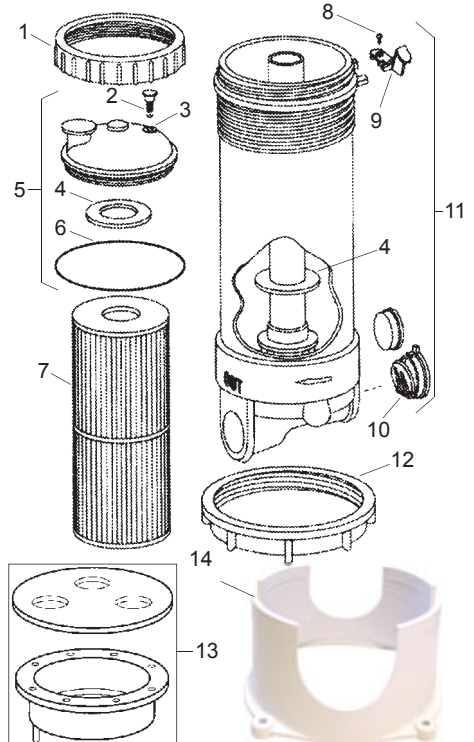

RAINBOW RTL / RCF TOP LOAD FILTER 7" Mount Hole

Part Number Numéro de Produit	Description	List Price Prix Vendant	Code

COMPLETE FILTERS

17-2504	RTL 50' Complete Filter 2" Slip	$ 235.46	
17-2524	RCF 50' Filter & Dispenser 2" Slip	$ 280.60	
17-2503	RTL 75' Complete Filter 2" Slip	$ 278.86	

PARTS

1	17-2214	Lid Lock Ring	$ 21.96
2	172224X	Drain Vent, Black	$ 7.16
3	17-2221	O-Ring	$ 0.50
4	17-2222	Cartridge Gasket	$ 3.48
5	17-2385	Lid Assembly, Complete	$ 31.58
6	17-2223	Lid O-Ring	$ 8.88
7	C4950	Cartridge, 50'	$ 49.94
7	C4975	Cartridge, 75'	$ 65.88
8	17-2375	Lock Spring Screw	$ 1.82
9	17-2374	Lock Spring	$ 7.16
10	17-2682	2" Bypass Valve	$ 11.74
11	17-2428	Cartridge Housing 2" Slip	$ 104.84
11	17-2638	Cartridge Housing 75 Sq Ft.	$ 117.14
12	17-2370	Lower Lock Ring	$ 15.92
13	17-2542BLK	Niche & Cover, Black	$ 37.96
14	17-2452	RCF-RTL Base	$ 15.32

CHEMICAL DISPENSER

17-2540	Dispenser RTL for Rainbow Dynamic Series 2	$ 91.06	

Pressure Filters. Includes lid complete with O-ring & bleeder nub with O-ring.

PARTS for CHEMICAL DISPENSER

15	17-2401	RCF Dispenser Check Valve Screen	$ 1.86
16	17-2406	RCF Dispenser Check Valve Assembly	$ 6.30
17	17-2451	RCF Dispenser Bottom O-Ring	$ 1.12

Complete filter does not include Base (14) part # 17-2452 or Niche & Cover (13) part # 17-2452BLK