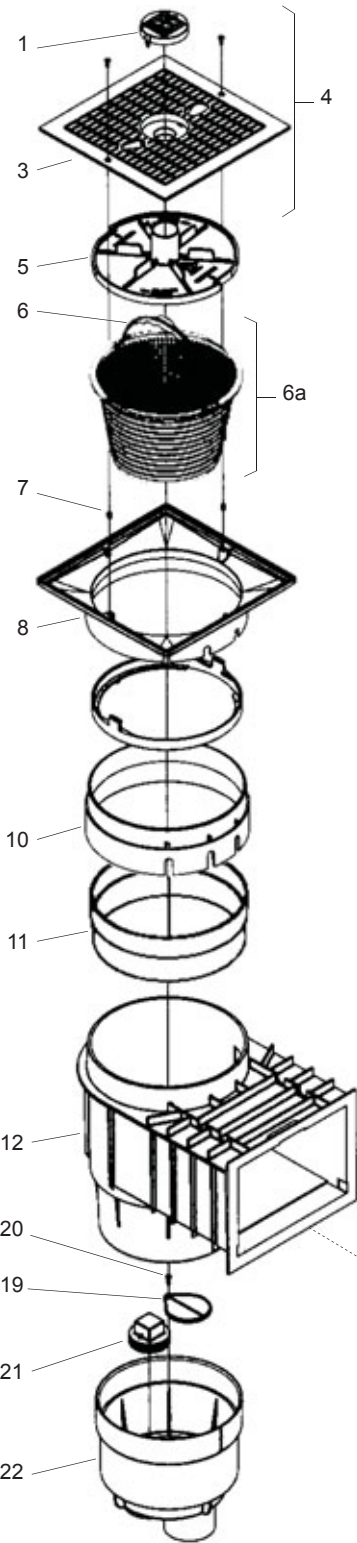

RENEGADE VINYL LINER / FIBERGLASS SKIMMER