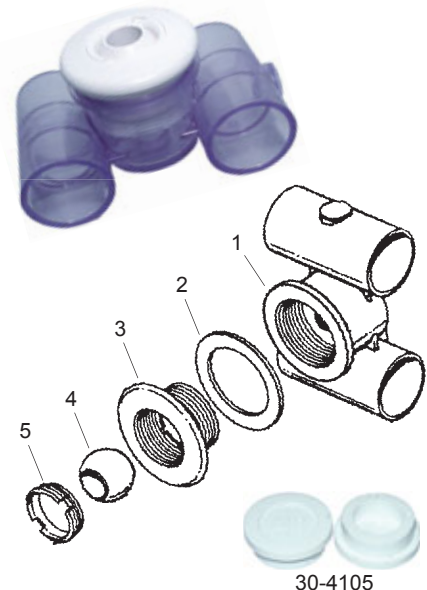

9839-WW-LS

CHECK YOUR ORDER ACKNOWLEDGEMENT FOR AVAILABILITY OF PARTS  
VÉRIFIER VOTRE CONFIRMATION DE COMMANDE POUR LA DISPONIBILITÉ DES PIÈCES

PART Number Numéro de Produit	List Price Prix Vendant	Code	Description
<b>MICRO'SSAGE JET</b> (2-1/2" hole required) F.P. 3-1/2"			
<b>COMPLETE</b>			
16-5250	\$ 88.78		Complete Jet (1 1/2" water x 1" air)
<b>PARTS</b>			
1 16-4250	\$ 38.32		Body only 1 1/2" x 1"
1 16-4200	\$ 39.12		Body only 1" x 1"
2 10-5847	\$ 1.58		Gasket
3 16-5215	\$ 21.86		Wall Fitting
4 16-5230	\$ 39.78		Grill/Flow Assembly - White
4 16-5230G	\$ 41.06		Grill/Flow Assembly - Grey
4 (NLA in BLACK)			
<b>THERA'SSAGE JET</b> (6" hole required) F.P. 7-3/4"			
<b>COMPLETE</b>			
16-5550	\$ 230.64		Complete Jet (1 1/2" water x 1" air)
<b>PARTS</b>			
1 16-5522	\$ 51.48		Backing Plate
2 16-5521	\$ 29.24		Inner Canister
3 16-5560	\$ 70.04		Flow Path Assembly
4 16-5513	\$ 51.92		Grill Assembly - White
4 16-5513G	\$ 52.98		Grill Assembly - Grey
<b>HOT TUB / HYDRO JET</b> (2-1/2" hole required) F.P. 3-3/8"			
<b>COMPLETE</b>			
10-5100	\$ 76.78		Complete Hot Tub Jet - White
10-5300	\$ 64.42		Complete Hot Tub Jet - White
10-5300BR	\$ 69.12		Complete Hot Tub Jet - Brown
<b>PARTS</b>			
1 10-4100	\$ 46.16		Body only 1 1/2" x 1 1/2"
2 10-3804	\$ 3.80		Gasket
3 10-3801	\$ 19.12		Standard Length 1 3/8" Wall Fitting - White
3 10-3801GRY	\$ 18.02		Standard Length 1 3/8" Wall Fitting - Grey
3 10-3801-BLK	\$ 18.02		Standard Length 1 3/8" Wall Fitting - Black
3 10-3803	\$ 10.66		Extended Length 2 1/2" Fitting - White
4 10-3805	\$ 3.80		Eyeball - White
4 10-3805GRY	\$ 3.96		Eyeball - Grey
4 10-3805BR	\$ 4.08		Eyeball - Brown
5 10-3806	\$ 6.02		Lock Ring - White
5 10-3806BR	\$ 5.38		Lock Ring - Brown
5 10-3806GRY	\$ 6.02		Lock Ring - Grey
30-4105	\$ 1.28		Air Plug for 10-5300