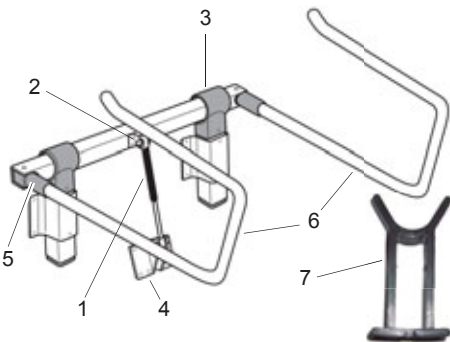

PARTS

Part Number Numéro de Produit	Description	List Price Prix Vendant	Code
1 ABC-101	Plastic Cup End & Dowel	$ 24.82	
2 ABC-103	Mounting Bracket	$ 24.82	
3 ABC-104	Aluminum Bars with Sleeve (set)	$ 49.68	
4 ABC-105	Bungee	$ 24.82	

PART Number Numéro de Produit	List Price Prix Vendant	Code	Description
COVER BASKET			
Needs only 23-24" of clearance behind spa			
• Catch bars designed to fit any spa cover. • Zero stress on cover hinges • Stores away easily down at the side of the spa when not in use • Durable 100% weather resistant anodize aluminum and stainless steel construction. • Power Assist allows for effortless removal and replacement of your spa cover			
COVER BASKET 3-4	$ 269.04		Cover Remover, Basket for 3-4" Cover
COVER BASKET 4-5	$ 269.04		Cover Remover, Basket for 4-5" Cover