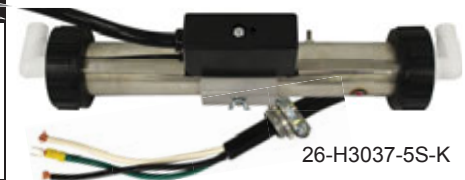

PART Number Numéro de Produit	List Price Prix Vendant	Code	Description
GECKO / SPA BUILDERS			
GK-0603-416001	$ 610.10		4KW 120/240V 14.5" x 2" for IN.THERM buttress thread
GK-0613-421001	$ 311.04		4KW 120/240V 15" x 2" for IN.YJ
26-1002-7S-K (replaces THR-C2550-1002ET)	$ 170.12		5.5KW 240V 12" x 2" LX-10
26-0314-7S-K (replaces THR-C2550-0314ET)	$ 178.06		5.5KW 240V 15" x 2"
SARATOGA			
26-H3037-5S-K (replaces THR-C2400-C3037-2)	$ 325.92		4KW 240V 13.5" x 2" with 3/4" Barb Tailpieces
SUNDANCE / JACUZZI / GATSBY			
58371 (replaces THR-C3229-2A)	$ 382.78		5.5KW 120/240V 12" x 10" (3/4" Barb) Squareback - 3 wire with TFDC-3 Female Disconnect
58336 (replaces THR-E2550-3314 & THR-C3314-1)	$ 634.92		5.5KW 240V (3/4" Barb)
UNIVERSAL			
26-3R0-00A-1B03	$ 294.38		5.5KW 240V 12" x 2" Utility Flow Thru Heater with 48" cord 2xPG Taps, Adjustable Cover Plate & Studs, Titanium Element
PARTS for all Manifolds, above (except for)			
400-5421	$ 4.06	25-5	2" Split Nut
417-5050	$ 4.18		2" Buttress x 2" Slip
711-4030	$ 1.70		2" Waterway O-Ring Style