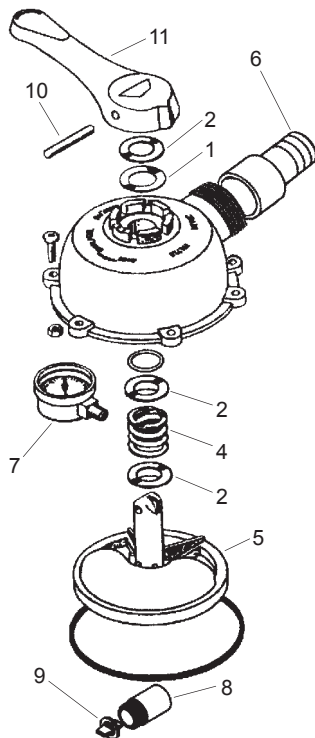

**6-POSITION DIAL VALVE**

Part Number Numéro de Produit	Description	List Price Prix Vendant	Code
1 14-2249-01-R2	Wear Washer (Set of 2)	\$ 6.80	
2 14-2230-02-R2	Wear Washer (Set of 2)	\$ 6.76	
4 22-3587-09-R	Compression Spring	\$ 10.22	
5 39-0687-05-R	Diverter	\$ 52.30	
6 31-2697-07-R	Hose Adapter, 1½"MS x 1½"B	\$ 8.28	
7 PG-30	Pressure Gauge	\$ 7.04	25-5
8 23-2577-02-R	Sight Glass	\$ 7.76	
9 13-0382-03-R	Sight Glass Gasket	\$ 6.46	
10 14-2255-02-R	6-Position Dial Valve Handle Pin	\$ 4.70	
11 39-2553-02-R	6-Position Dial Valve Handle	\$ 17.52	