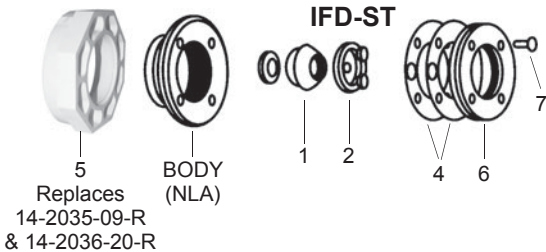

IFST DIRECTIONAL BALL INLETS - JACUZZI

1 88-1943-10-R	IF Ball	$ 5.26
2 43-0618-03-R	IF Fitting Lock Ring	$ 5.86
3 13-0871-01-R2	Gasket IFA (Set of 2)	$ 10.00
4 13-0870-02-R2	Gasket IFL & IFD (Set of 2)	$ 6.64
5 31-0418-20-R	Spacer Lock Nut	$ 12.32
6 43-0619-02-R	Face Flange IFL & IFD	$ 10.70
7 14-1721-00-R14	Oval Head PH Machine Screw SS IFL (Set of 14)	$ 45.70
7 14-2033-01-R4	Oval Head PH Machine Screw SS IFD (Set of 4)	$ 6.76
8 9412-9509	IFC-2 Return (Set of 2)	$ 41.88

PSJ SERIES SWIM JET - JACUZZI

9414-4466	Complete Concrete Jet, C20E	$ 70.36
1 14-0607-27-R	Screw, Oval PH 8 - 16 x 3/4" (Set of 4)	$ 11.38
3 43-0592-11-R	Face Ring	$ 9.72
2 43-0641-12-R	Escutcheon C-20	$ 44.38