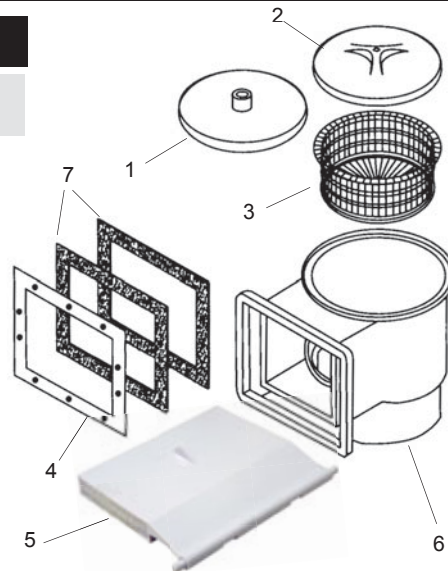

OLYMPIC REPLACEMENT PARTS

Part Number Numéro de Produit	Description	List Price Prix Vendant	Code
1 OL-UNI-89	Vacuum Plate, PolyPro	$ 9.94	
1 OL-UNI-89LA	Vacuum Plate, Aqua-Leader	$ 9.94	
2 OL-UNI-87ABS	Cover, ABS	$ 4.78	
2 OL-UNI-87LA	Cover, Aqua-Leader	$ 4.78	
3 OL-UNI-88	Basket, PolyPro	$ 7.00	
3 OL-UNI-88LA	Basket, Aqua-Leader	$ 7.00	
4 OL-UNI-85ABS	Face Plate, ABS	$ 4.28	
4 OL-UNI-85ABSW	Face Plate, ABS - Wide Mouth	$ 18.44	
5 OL-UNI-86ABS	Weir, ABS	$ 7.90	
5 OL-UNI-193	Weir for ACM-19300, ABS	$ 7.90	
6 OL-BUL-184ABS	Skimmer Body, ABS	$ 36.10	
7 OL-UNI-83CD	Double Square Skimmer Gasket	$ 6.76