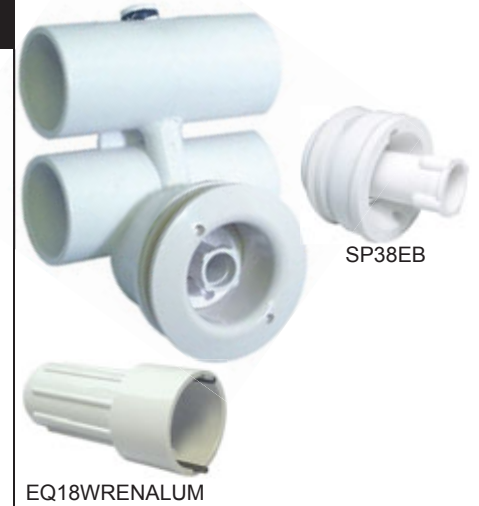

(Pipe not included)

16-5287

16-5288

(Pipe not included)

PART Number Numéro de Produit	List Price Prix Vendant	Code	Description
<b>ADJUSTABLE SPA &amp; HOT TUB JET</b> 2-1/4" hole required F.P. 3-1/2"			
SP15G	\$ 1.72		Gasket
SP18G	\$ 23.18		Eyeball Gasket
SP18H	\$ 13.84		Wall Fitting Short 1 1/2" - White
EQ18WRENALUM	\$ 12.74		Easily extracts an Adjustable Nozzle from Hot Tub Jets
SP18HL	\$ 12.88		Wall Fitting Long 2 1/2" - White
SP38EB	\$ 73.42		Adjustable Nozzle, Short 1 1/4" - White
SP38EBL	\$ 76.48		Adjustable Nozzle, Long 2 1/8" - White
SP38EB R	\$ 171.76		Roto Nozzle - White
SP20V	\$ 10.18		Body
<b>WALL FITTINGS</b>			
TU24H	\$ 23.54		#24 Short - Bone
TU34H	\$ 8.52		#14 Short - White
TU34HL	\$ 11.62		#14 Long - White
<b>EYE</b>			
TU34EB	\$ 15.82		Fixed - White
TU34EBA	\$ 25.52		Adjustable - White
<b>JET BODY - #14</b>			
TU14V	\$ 19.14		#14 Jet Body (1" x 1")