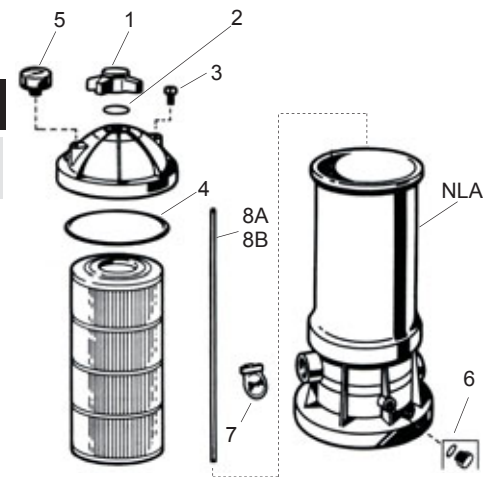

MICRO STAR-CLEAR CARTRIDGE FILTER PARTS

Part Number Numéro de Produit	Description	List Price Prix Vendant	Code

C120, C200, C225

1	CX120-AA	Filter Head with Vent Valve - 1½" NPT	$ 111.62
2	CX120-D	O-Ring	$ 23.66
3	CX120-B	Filter Body Housing	$ 137.86
4	ECX1322-A	Vent Valve with O-Ring	$ 13.52
5	CX250-Z15	By-Pass Plug (Internal)	$ 2.48
	SPX1485-C	Gasket	$ 8.10
	SPX1485-B	Elbow Union	$ 46.60

STAR-CLEAR CARTRIDGE FILTER PARTS

Part Number Numéro de Produit	Description	List Price Prix Vendant	Code

1	CX250-G	Locking Knob	$ 36.54
2	CX250-Z-7	O-Ring	$ 5.28
3A	ECX1322-A	Vent Valve with O-Ring	$ 13.52
3B	SPX1082-Z410	Relief Valve O-Ring (Set of 10)	$ 12.46
4	CX250-C	Filter Head (Dome) with Air Relief Valve	$ 156.80
5	CX250-F	Filter Head Gasket	$ 43.96
7A	CX250-AA1	Filter Body with Tie Rod Assembly (C250)	$ 588.20
7B	CX500-AA1	Filter Body with Tie Rod Assembly (C500)	$ 712.04
7C	CX750-AA1	Filter Body with Tie Rod Assembly (C750, C100)	$ 877.16
8A	ECX270861	Pressure Gauge (1991 and prior)	$ 45.18
8B	ECX27091	Pressure Gauge, Back Mount	$ 48.98
9	CX250-Z14A	Drain Plug Kit (Includes Plug and O-Ring)	$ 10.62
10	ECX4077-B1	Check Valve (Optional)	$ 35.24

STAR-CLEAR II CARTRIDGE FILTER PARTS

Part Number Numéro de Produit	Description	List Price Prix Vendant	Code