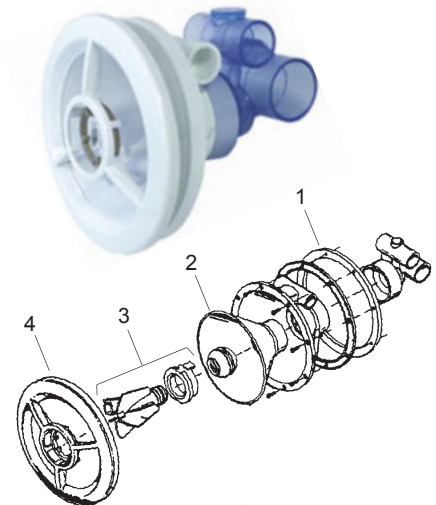

9839-WW-LS

CHECK YOUR ORDER ACKNOWLEDGEMENT FOR AVAILABILITY OF PARTS  
VÉRIFIER VOTRE CONFIRMATION DE COMMANDE POUR LA DISPONIBILITÉ DES PIÈCES

PART Number Numéro de Produit	List Price Prix Vendant	Code	Description
<b>MICRO'SSAGE JET</b> (2-1/2" hole required) F.P. 3-1/2"			
<b>COMPLETE</b>			
16-5250	\$ 88.78		Complete Jet (1 1/2" water x 1" air)
<b>PARTS</b>			
1 16-4250	\$ 38.32		Body only 1 1/2" x 1"
1 16-4200	\$ 39.12		Body only 1" x 1"
2 10-5847	\$ 1.58		Gasket
3 16-5215	\$ 21.86		Wall Fitting
4 16-5230	\$ 39.78		Grill/Flow Assembly - White
4 16-5230G	\$ 41.06		Grill/Flow Assembly - Grey
4 (NLA in BLACK)			
<b>THERA'SSAGE JET</b> (6" hole required) F.P. 7-3/4"			
<b>COMPLETE</b>			
16-5550	\$ 230.64		Complete Jet (1 1/2" water x 1" air)
<b>PARTS</b>			
1 16-5522	\$ 51.48		Backing Plate
2 16-5521	\$ 29.24		Inner Canister
3 16-5560	\$ 70.04		Flow Path Assembly
4 16-5513	\$ 51.92		Grill Assembly - White
4 16-5513G	\$ 52.98		Grill Assembly - Grey
<b>HOT TUB / HYDRO JET</b> (2-1/2" hole required) F.P. 3-3/8"			
<b>COMPLETE</b>			
10-5100	\$ 76.78		Complete Hot Tub Jet - White
10-5300	\$ 64.42		Complete Hot Tub Jet - White
10-5300BR	\$ 69.12		Complete Hot Tub Jet - Brown
<b>PARTS</b>			
1 10-4100	\$ 46.16		Body only 1 1/2" x 1 1/2"
2 10-3804	\$ 3.80		Gasket
3 10-3801	\$ 19.12		Standard Length 1 3/8" Wall Fitting - White
3 10-3801GRY	\$ 18.02		Standard Length 1 3/8" Wall Fitting - Grey
3 10-3801-BLK	\$ 18.02		Standard Length 1 3/8" Wall Fitting - Black
3 10-3803	\$ 10.66		Extended Length 2 1/2" Fitting - White
4 10-3805	\$ 3.80		Eyeball - White
4 10-3805GRY	\$ 3.96		Eyeball - Grey
4 10-3805BR	\$ 4.08		Eyeball - Brown
5 10-3806	\$ 6.02		Lock Ring - White
5 10-3806BR	\$ 5.38		Lock Ring - Brown
5 10-3806GRY	\$ 6.02		Lock Ring - Grey
30-4105	\$ 1.28		Air Plug for 10-5300