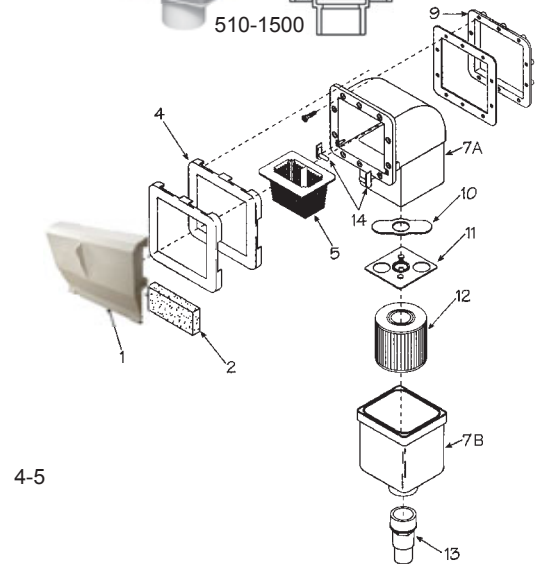

PARTS

1 550-4050	Weir Door with Foam - White.....	$ 22.74	
1 550-4051	Weir Door with Foam - Black	$ 22.74	
1 550-4057	Weir Door with Foam - Grey	$ 22.74	
2 865-1000	Foam only - Weir	$ 8.10	
4 519-4090	Trim Plate, Plastic - White.....	$ 25.94	
4 519-4047	Trim Plate, Plastic - Grey	$ 25.94	
5 519-4030	Basket.....	$ 21.60	
7A&B 550-4060	Body - Spa Skimmer.....	$ 98.54	
7A&B 550-4080	Body - 10 Sq Ft Skim Filter.....	$ 152.00	
9 519-1600	Mounting Plate.....	$ 25.86	
10 519-4010	Diverter - Upper	$ 15.58	
11 519-4060	Diverter - Lower	$ 15.58	
12 C4310	10 Sq Ft Filter Cartridge	$ 27.38	
13 417-6080	Hose Adapter, Fitting 1¼" x 1½"	$ 3.92	
14 519-4020	Hinge - Square Skimmer	$ 2.52