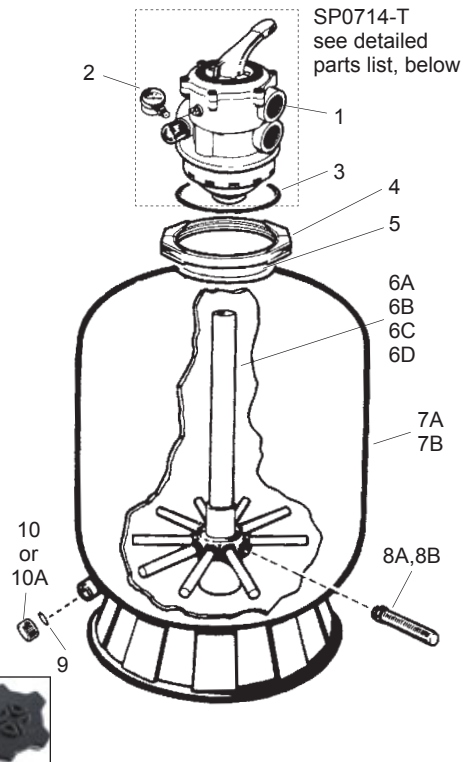

**MULTI-PORT VALVES**

Part Number	Description	List Price	Code
Numéro de Produit	Description	Prix Vendant	
SP0710X62	Vari-Flo Valve Assembly 1½"	\$ 279.12	
SP071621	Vari-Flo Control Valve 2"	\$ 352.02	
SP0714-T	Vari-Flo XL Control Valve 1½"	\$ 209.16	
1 SPX0710-XF	Handle	\$ 26.32	
2 SPX0710-XZ7	Handle Pin	\$ 9.56	
3 SPX0710-Z16	Non-Metallic Bearing (Set of 5)	\$ 6.60	
4 SPX0714-BA	Key, Cover and Handle Assembly	\$ 201.76	
5 SPX0714-Z1	Cover Screw (Set of 6)	\$ 23.50	
6 SPX0714-L	Cover O-Ring	\$ 13.52	
7 SPX0735-GA	O-Ring and Back Up Ring	\$ 11.40	
8 SPX0710-Z62	Spring Washers (Set of 2)	\$ 9.56	
9 SPX0714-CA	Key/Seal Assembly	\$ 72.80	
10 SPX0714-D	Diffuser	\$ 69.04	
12 SPX0710-MA	Sight Glass with O-Ring	\$ 13.04	
SPX0710R	Gasket - Sight Glass	\$ 3.32	
SPX0710-XD	Gasket - 5-Spoke	\$ 32.74	
14 SPX0603S	Spring	\$ 23.66	
15 SPX0733-D	Handle	\$ 20.38	
16 SPX0733-H	Handle Pin	\$ 7.92	
17 SPX0733-J	Handle Spring	\$ 9.56	
18 SPX0733-B	3-Way Cover with Label	\$ 28.62	
19 SPX0733-Z3A	Cover Screw (Set of 8)	\$ 14.76	
20 SPX0733-Z2A	O-Ring, Cover, Washer & Spacer Set	\$ 14.26	
21 SPX0733-Z1A	O-Ring, Key with Washer	\$ 11.40	
22 SPX0733-E	Seal	\$ 13.12	
23 SPX0733-CA	Key & Seal Assembly with O-Ring	\$ 57.46	
SPX0733-Z1	O-Ring, Key	\$ 8.10	
SPX0710-Z9	Rubber Adhesive	\$ 70.90	
SPX0710-XBA17	Key Cover and Handle - Black	\$ 201.70	
SPX0715-C	Key, Valve (SP0715/16)	\$ 110.56	
SPX0714GII	Decal for SP0714T Valve	\$ 21.68	