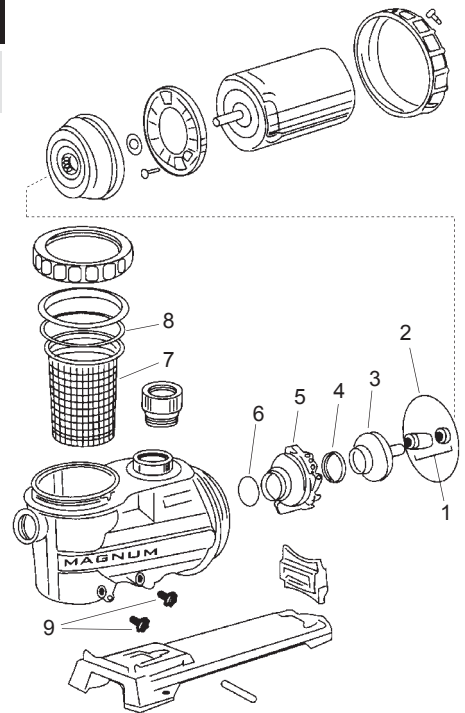

MAGNUM HIGH FLOW PUMP PARTS

Part Number Numéro de Produit	Description	List Price Prix Vendant	Code
1 SEAL-02.....	Mechanical Seal	$ 9.98	10-5
2 47-0364-47-R	O-Ring	$ 11.34	
3 05-3801-00-R	Impeller Assembly with Wear Ring 3/4 HP	$ 49.58	
3 05-3802-09-R	Impeller Assembly with Wear Ring 1 HP	$ 49.58	
4 10-1462-07-R	Seal Ring 1/2 - 3 HP	$ 13.70	
5 06-0157-05-R	Diffuser	$ 38.44	
6 47-0232-54-R	Square Ring Gasket	$ 4.50	
7 16-1095-06-R	Strainer Basket	$ 31.06	
8 47-0358-03-R	Strainer O-Ring	$ 10.76	
9 31-1609-06-R2	Drain Plug with O-Ring (Set of 2)	$ 6.60	

LRC PUMP PARTS

Part Number Numéro de Produit	Description	List Price Prix Vendant	Code
1 SEAL-01.....	Mechanical Seal Assembly	$ 8.26	10-5
2 05-3911-07-R	Impeller	$ 51.38	
3 31-1609-06-R2	Drain Plug with O-Ring (Set of 2)	$ 6.60	
4 16-0729-02-R	Strainer Basket with Handle	$ 16.98	
5 12-0924-09	Handle	$ 5.86	
6 47-0352-41-R	Strainer O-Ring	$ 7.22	
7 39-0753-10-R	Strainer Cover	$ 21.50	
8 42-1678-09-R	Strainer Nut	$ 36.90	
9 23-1993-00-R	Toggle Switch	$ 21.74	
10 23-3882-01-R	1 Piece Rubber Boot & Nut	$ 8.74