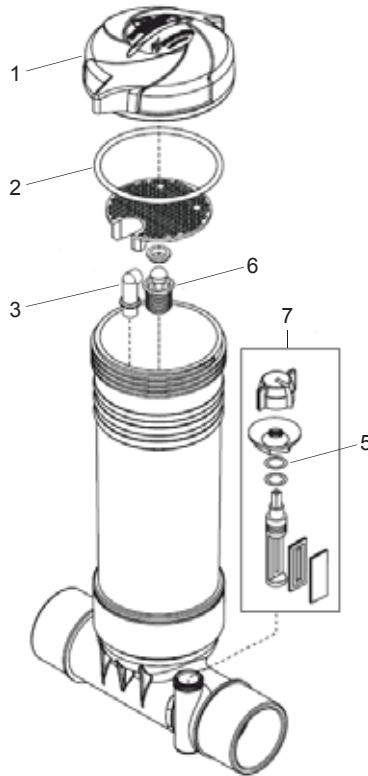

CHLORINATORS WATERWAY CHLORINATEURS

Central
Spa & Pool Supply

PART Number Numéro de Produit	List Price Prix Vendant	Code	Description
WATERWAY IN-LINE CHLORINATOR			
• Clear vessel design simplifies knowing when to add chemicals • 2" Slip x 2½" Spigot • A check valve to prevent backflow of water into chlorinator • Internal chamber designed for improved performance			
CLC012	$ 165.46		In-Line 2" Slip, 12 Tab - Clear

IN-LINE CHLORINATOR

Part Number Numéro de Produit	Description	List Price Prix Vendant	Code
1 519-1167	Lid (2002 - 2007 & 2007 & Later)	$ 27.70	
1 519-1181	Lid (Prior to 2002)	$ 26.64	
2 805-0348V	Lid O-Ring (2002 - 2007 & 2007 & Later)	$ 15.84	
3 411-1170	90° Elbow - 1/4" Pipe (2002 - 2007 & 2007 & Later)	$ 7.68	
4 600-1207	Dial Stem Assembly (2007 & Later)	$ 36.38	
5 805-0113V	O-Ring - Viton (2002 - 2007 & 2007 & Later)	$ 2.98	
6 600-1180	Check Valve Assembly (2002-2007 & 2007 & Later)	$ 15.98	
7 600-1190	Stem Assembly with O-Ring (2002 - 2007)	$ 36.38	
425-0030	Fitting 1½"MPT x 1½" Buttress, Ext Tube	$ 17.28	

2002 - 2007