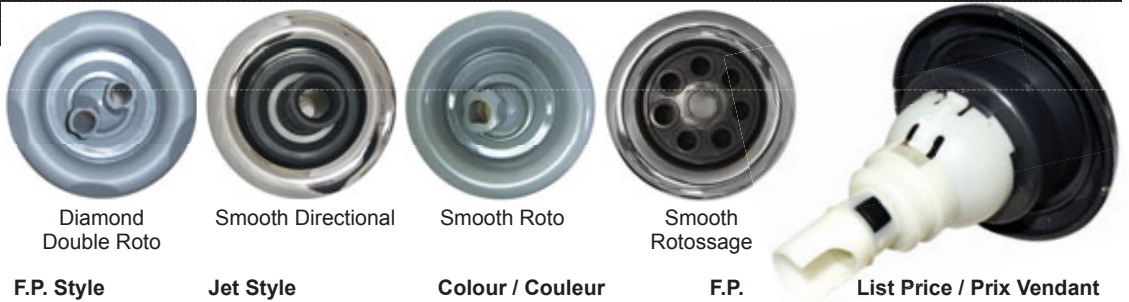

500 SERIES

Diamond Double Roto   Smooth Directional   Smooth Roto   Smooth Rotossage

Part # / N° de Produit	F.P. Style	Jet Style	Colour / Couleur	F.P.	List Price / Prix Vendant
23552-012-000	Smooth	Directional	SS/GG	5"	$ 32.72
23552-021-000	Smooth	Roto	Grey	5"	$ 25.88
23552-042-000	Smooth	Rotossage	SS/GG	5"	$ 39.60