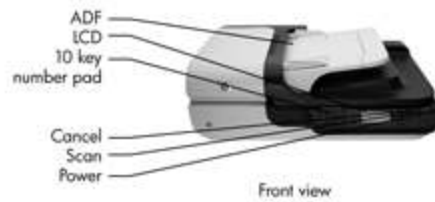

Post Warranty Service, Standard Exchange: 1 year

UK512PE

Post Warranty Service, Next Day Exchange: 1 year

UH366PE

Scan Resolution, Optical Bit Depth
Task Speed

Up to 2400 dpi¹
48 bit
Letter document to PDF file (200 dpi, color, image only pdf): about 50 sec; letter document to searchable PDF file (300 dpi, color, searchable text pdf): about 30 sec; letter document to e-mail (300 dpi, color, editable text pdf e-mail attachment): about 42 sec; 4 x 6 Picture to file (200 dpi, 24-bit color, jpg): about 32 sec

Duty Cycle, Daily
Scan Size, Max
Single Pass Duplex Scanning
Multifeed detection
Transparent Materials Adapter
File Formats

Up to 500 pages per day
8.5 x 11.5 in, 8.5 x 14 in with ADF
Not applicable
Yes, page length
2 35 mm slides, 3 35 mm negative frames
BMP, PDF, PDF searchable, JPEG, GIF, TIFF, compressed TIFF, PNG, PCX, FlashPix, RTF, HTML, TXT
10–2,000% in 1% increments

GENERAL

Connectivity, Std
Connectivity, Opt
ENERGY STAR® Qualified
Mac Compatible
Dimensions (W x D x H)
Weight
Dimensions, Metric
Weight, Metric
Shipping Dimensions
Shipping Weight
Shipping Dimensions, Metric
Shipping Weight, Metric
Pallet Dimensions
Pallet Dimensions, Metric
Pallet Weight
Pallet Weight, Metric
Quantity Per Pallet

Hi-Speed USB 2.0, Ethernet
None
Yes
No
19.76 x 16.34 x 6.61 in
14.8 lb
502 x 415 x 168 mm
6.7 kg
23.15 x 9.76 x 21.54 in
18.10 lb
588 x 248 x 547 mm
8.21 kg
48 x 40 x 91.1 in
1000 x 1200 x 2312 mm
625 lb
284 kg
32

HP Scanjet N6350

Accessories

Maintenance kits

ADF Roller Replacement Kit (L2701A)

Other

HP ADF Cleaning Cloth Package (C9943B)

The information contained herein is subject to change without notice. The only warranties for HP products and services are set forth in the express warranty statements accompanying such products and services. Nothing herein should be construed as constituting an additional warranty. HP shall not be liable for technical or editorial errors or omissions contained herein.

1 . Maximum resolution may be limited by PC system factors and scan size.