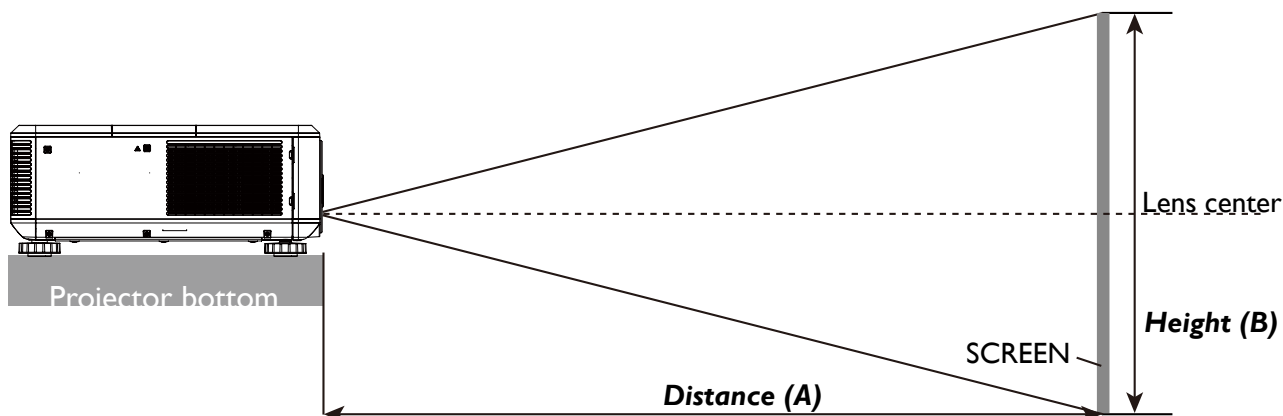

Projection distance and screen size

Example of PW9620 using Standard lens:

The further your projector is from the screen or wall, the larger the image. The minimum size the image can be is approximately 40 inches (1 m) measured diagonally when the projector is roughly 79.8 inches (2.03 m) from the wall or screen. The largest the image can be is 500 inches (12.7 m) when the projector is about 1028 inches (26.11 m) from the wall or screen.