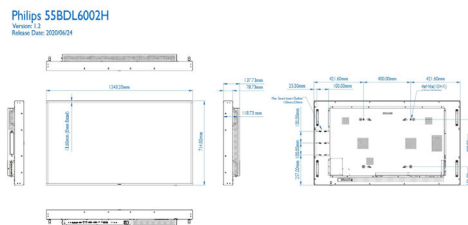

- Temperature range (operation): 0 ~ 40 °C
- Temperature range (storage): -20 ~ 60 °C
- MTBF: 50,000 hour(s)
- Altitude: 0 ~ 3000 m
- Humidity range (operation)[RH]: 20 ~ 80% RH (No condensation)
- Humidity range (storage) [RH]: 5 ~ 95% RH (No condensation)

Accessories

- Included accessories: AC Power Cord, Quick start guide, RS232 cable, Remote Control & AAA Batteries
- Included Accessories: RS232 daisy-chain cable, Edge Alignment Kit (1) -1 pcs, Edge Alignment Kit (2) - 2 pcs, Philips logo (x1), Thumbscrew (8pcs)

Miscellaneous

- On-Screen Display Languages: English, French, German, Italian, Polish, Russian, Spanish, Turkish, Simplified Chinese, Traditional Chinese, Arabic, Japanese, Portuguese, Dutch
- Regulatory approvals: CB, CE, UL/cUL, EAC, EMF, FCC, Class A, PSB, PSE, VCCI
- Warranty: 3 year warranty

Multimedia Applications

- USB Playback Audio: AAC, AIF, AIFC, ASF, M3U, M4A, MP3, MP4, PLS, WAV, WMA
- USB Playback Picture: BMP, GIF, JPEG, JPG, PNG
- USB Playback Video: ISM, M2TS, M4V, Manifest, MK3D, MKV, MP4, MPD, MPEG, MPG, MT2, MTS, TS, VOB

Supported Display Resolution

• Computer formats

Resolution	Refresh rate
1024 x 768	60, 75Hz
1280 x 1024	60Hz
1280 x 768	60Hz
1280 x 800	60Hz
1280 x 960	60Hz
1360 x 768	60Hz
1366 x 768	60Hz
1600 x 1200	60Hz
1920 x 1080	60Hz
640 x 480	60, 72, 75Hz
720 x 400	70Hz
800 x 600	60, 75Hz

• Video formats

Resolution	Refresh rate
1080i	25, 30Hz
1080p	50, 60Hz
720p	50, 60Hz

Issue date 2021-05-26

Version: 4.1.1

12 NC: 8670 001 68694
EAN: 87 12581 76871 3

© 2021 Koninklijke Philips N.V.
All Rights reserved.

Specifications are subject to change without notice.
Trademarks are the property of Koninklijke Philips N.V.
or their respective owners.

www.philips.com