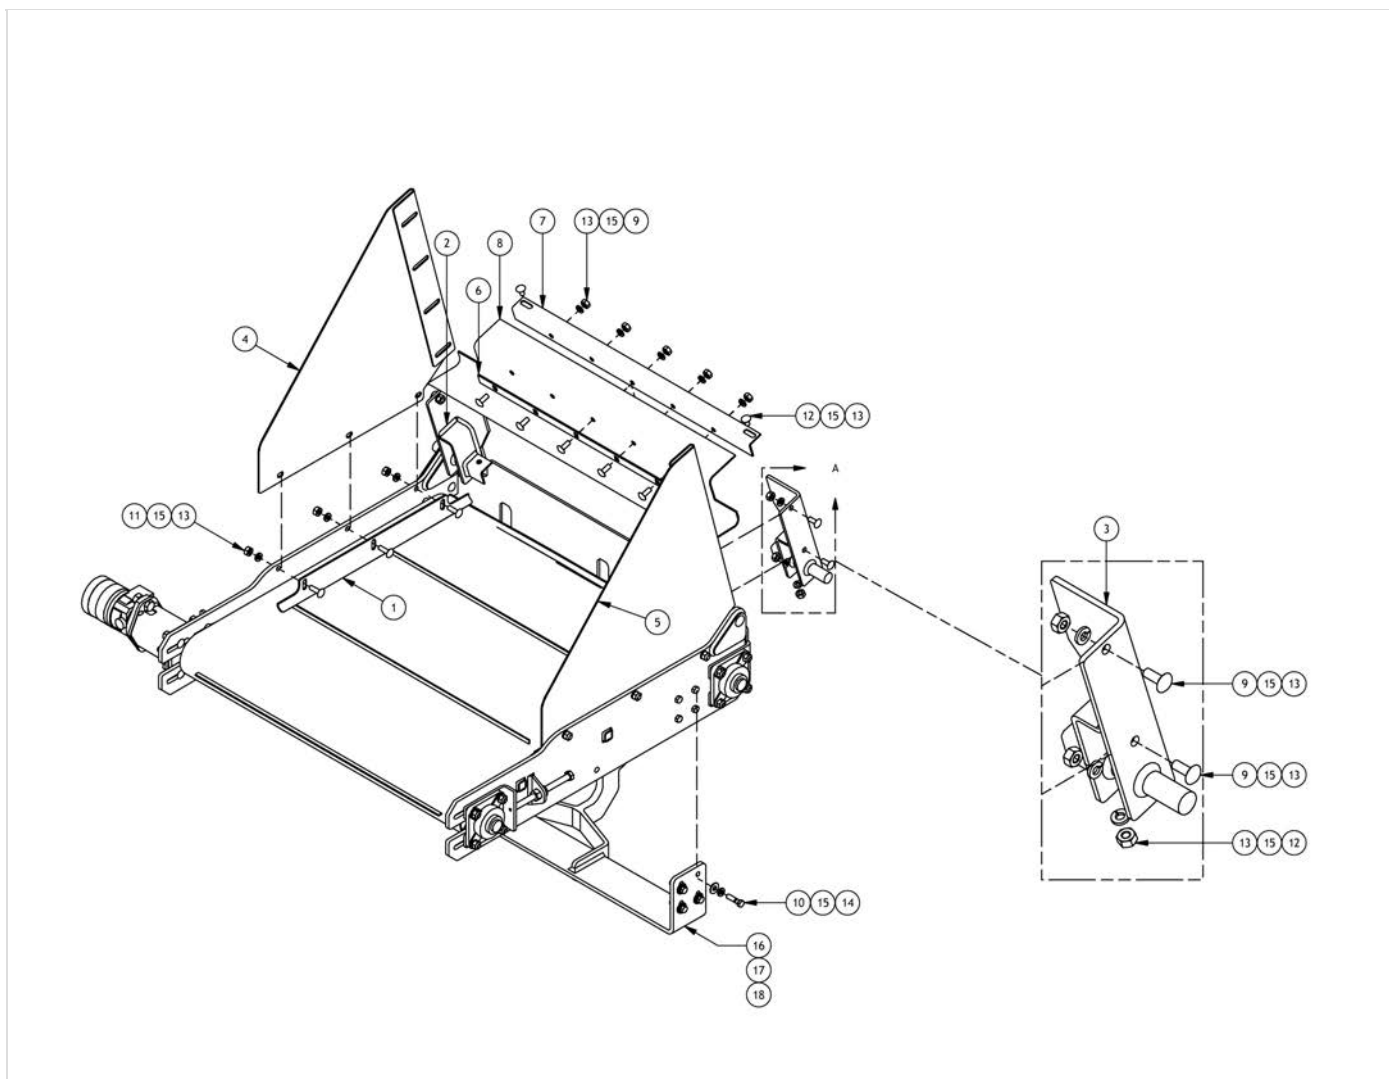

Pos	SKU	Description	Qty	Remark
1	AAA-006-01258	CNVR BELT SIDE COVER 1/8T (GALV)	2	
2	AAA-006-01263-P3	LTH CNVR PIVOT BRKT (BLACK)	1	
3	AAA-006-01264-P3	RTH CNVR PIVOT BRKT (BLACK)	1	
4	AAA-006-01265	CNVR DISCHARGE SHIELD RUBR LTH	1	
5	AAA-006-01332	CNVR DISCHARGE SHIELD RUBR RTH	1	
6	AAA-006-01377-P3	36IN BELT CNVR RUBR SUPPORT (BLACK)	1	
7	AAA-006-01378-P3	36IN BELT CNVR RUBR MOUNT PLATE (BLACK)	1	
8	AAA-006-01379	36IN BELT CNVR RUBR FEED STOP	1	
9	AAB-015-10028	BOLT CARRIAGE 3/8-16 X 1 GRD 5	9	
10	AAB-015-10059	BOLT HEX 3/8 X 1-1/2 UNC GRD 2	8	
11	AAB-015-10060	BOLT CARRIAGE 3/8 X 1-1/4 UNC GRD 2	6	
12	AAB-015-10028	BOLT CARRIAGE 3/8-16 X 1 GRD 5	2	
13	AAB-015-20017	NUT HEX 3/8 UNC GRD 2	17	
14	AAB-015-30012	WSHR FLAT 3/8 USS	8	
15	AAB-015-30017	WSHR LOCK 3/8	25	
16	AAA-006-01252-P3	CNVR 36IN CYL MNT (BLACK)	1