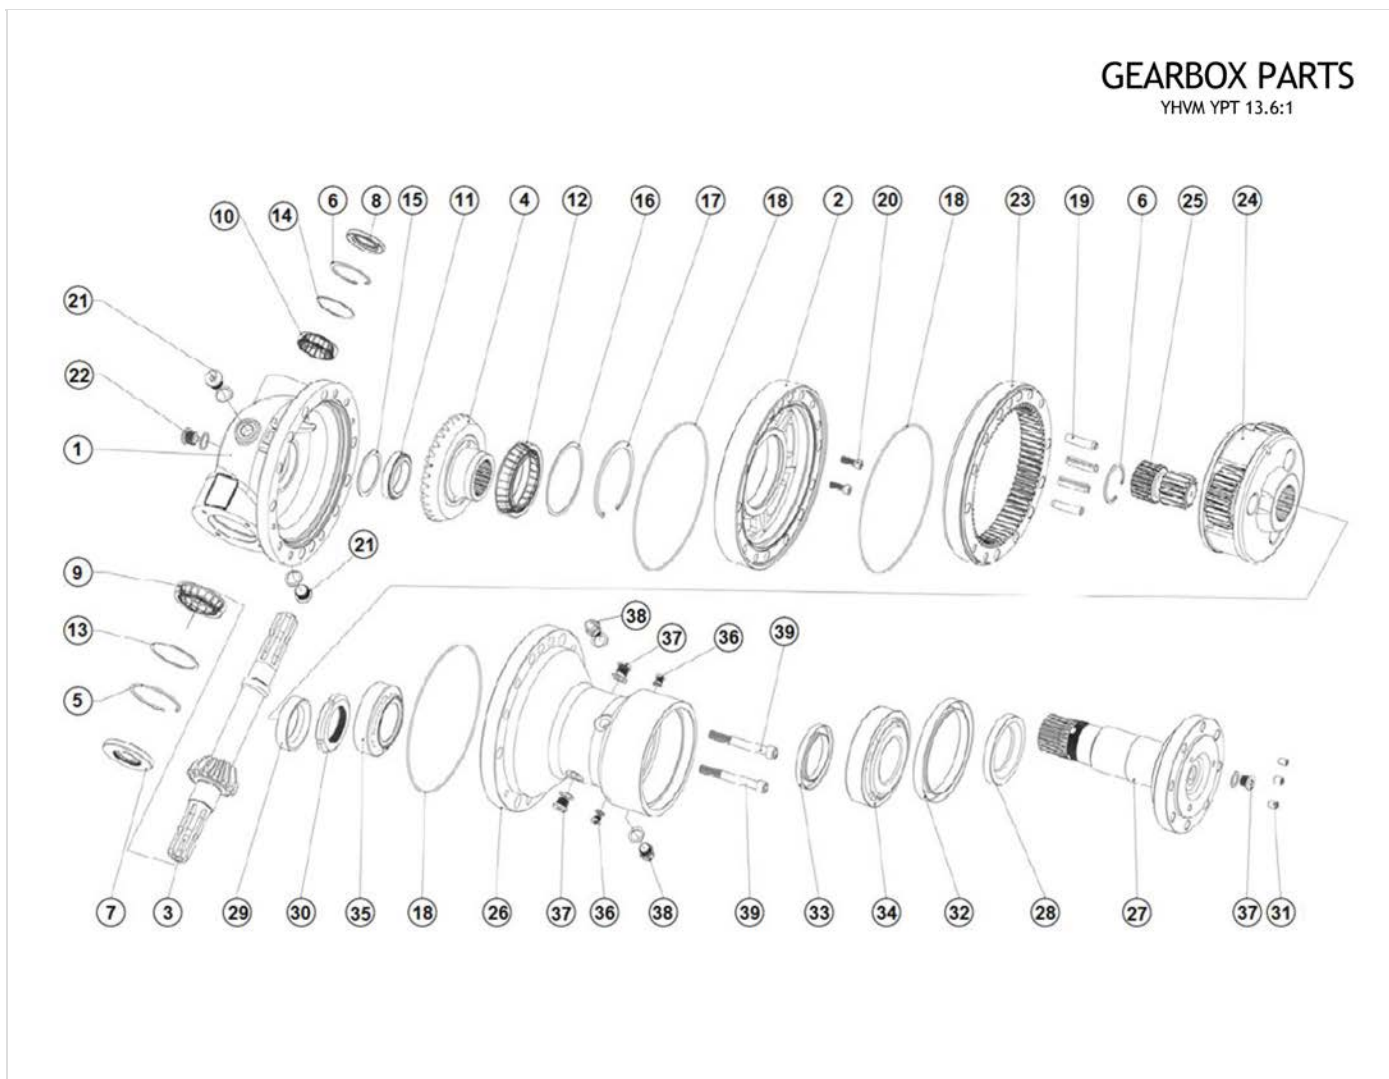

GEARBOX PARTS

YHVM YPT 13.6:1

Pos	SKU	Description	Qty	Remark
1	AAB-007-01137	YHVM GRBX HOUSING	1	
2	AAB-007-01138	YHVM GRBX FLANGE	1	
3	AAB-007-01139	YHVM GRBX GEAR SHAFT Z=14	1	
4	AAB-007-01140	YHVM GRBX GEAR Z=31	1	
5	AAB-007-01141	YHVM GRBX INTERNAL CIRCLIP 80X2.5	1	
6	AAB-007-01142	YHVM GRBX INTERNAL CIRCLIP 62X2	1	
7	AAB-007-01143	YHVM GRBX OIL SEAL FB 40X80X10 NBR	1	
8	AAB-007-01144	YHVM GRBX OIL SEAL FB 35X62X7 NBR	1	
9	AAB-007-01145	YHVM GRBX BEARING 30208	1	
10	AAB-007-01146	YHVM GRBX BEARING 32007	1	
11	AAB-007-01147	YHVM GRBX BEARING 32910	1	
12	AAB-007-01148	YHVM GRBX BEARING 32015	1	
13	AAB-007-01149	YHVM GRBX SHIM 69.5X79.5	1	
14	AAB-007-01150	YHVM GRBX SHIM 55.4X61.7	1	
15	AAB-007-01151	YHVM GRBX SHIM 60.3X71.7	1	
16	AAB-007-01152	YHVM GRBX SHIM 104.5X114.5	1	
17	AAB-007-01153	YHVM GRBX INTERNAL CIRCLIP 115X3	1