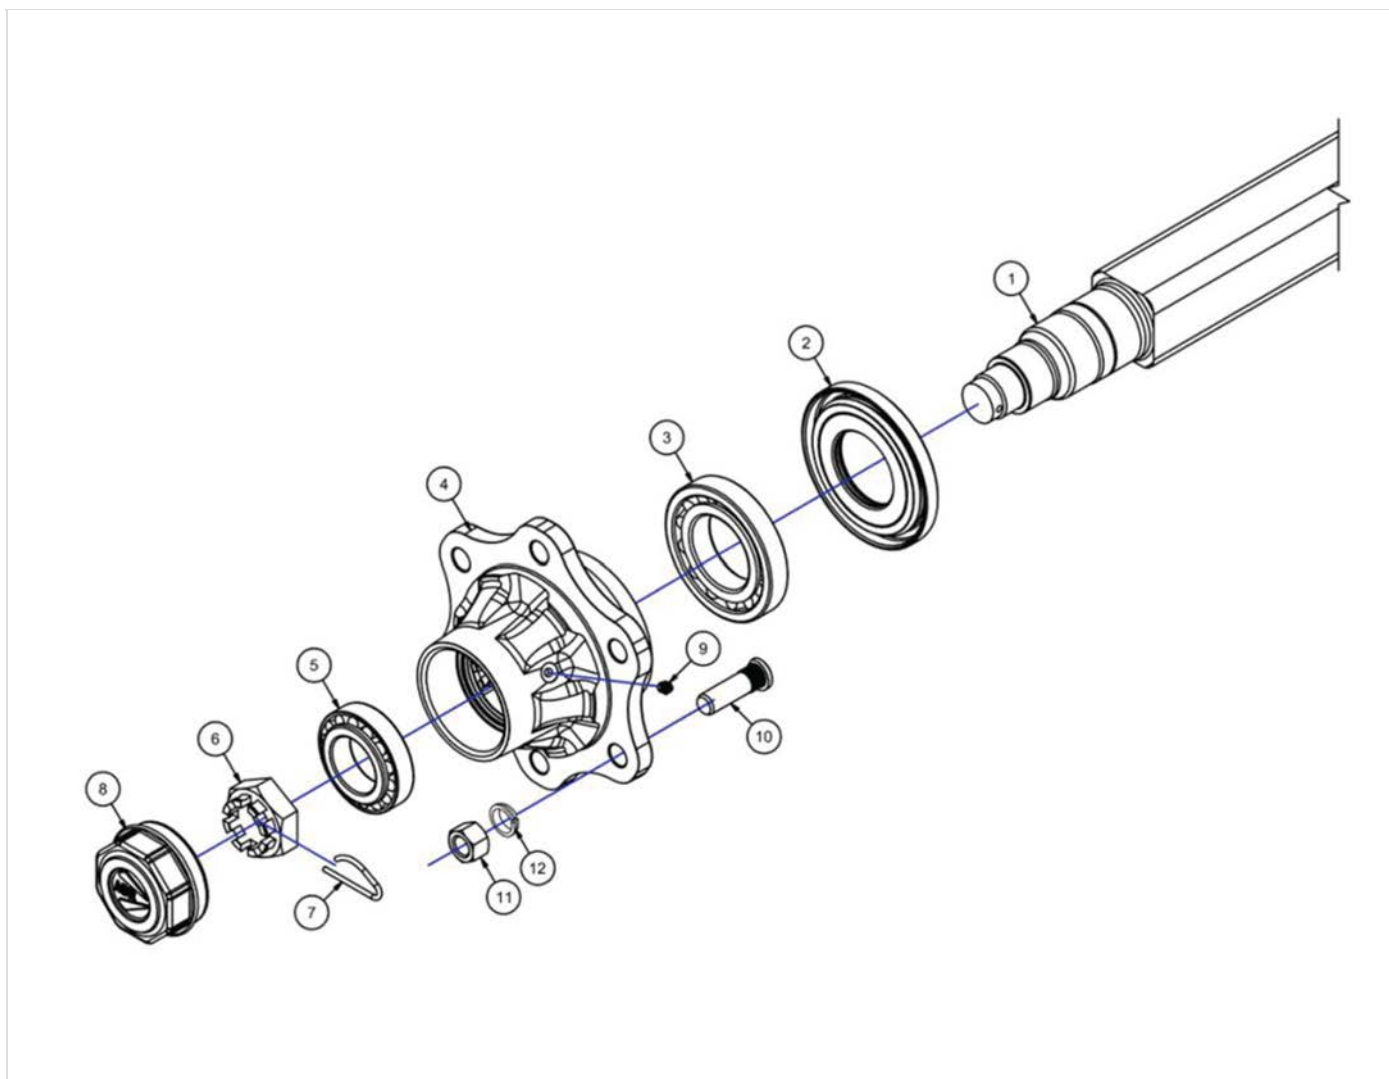

Pos	SKU	Description	Qty	Remark
1	AAB-004-00268	SQUARE AXLE (SQ070 TRACK 1550)	1	
2	AAB-004-00269	INDUSTRIAL GREASE SEAL 067/120	2	
3	AAB-004-00270	BEARING WITH INNER RACE 30213 065 120 24.75	2	
4	AAB-004-00271	HUB H06 18 090-120 160-205	2	
5	AAB-004-00272	BEARING WITH OUTER RACE 32210 050 090 24.75	2	
6	AAB-015-20063	CROWN NUT M39 X 1.50 WR60 H30	2	
7	AAB-004-00273	SPRING PIN FOR CROWN NUT M39	2	
8	AAB-004-00274	THREADED CAP 090 M92X2.00 ADR	2	
9	AAB-008-00147	FIT GREASE NIPPLE M8-1.25	2	
10	AAB-015-10203	WHL STUD M18-1.50 X 50MM CH27	12	
11	AAB-015-20064	NUT HEX M18 X 1.50 CLASS 8	12	
12	AAB-015-30048	SPHERICAL LOCK WASHER FOR M18 BOLTS	12