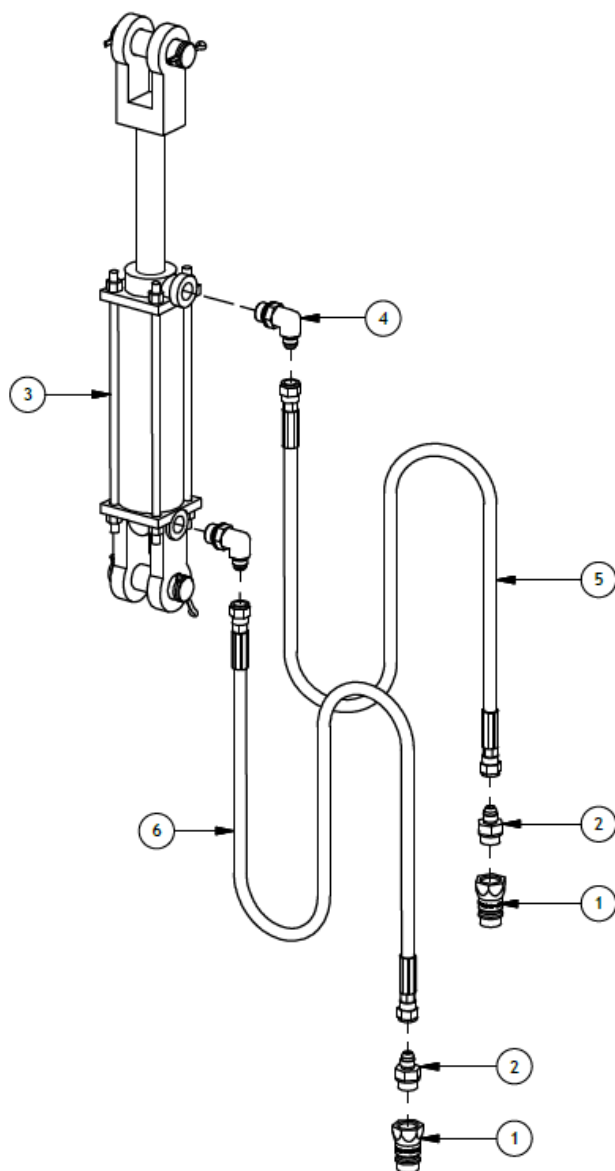

Pos	SKU	Description	Qty	Remark
1	AAB-009-00322	FIT ADPT 8 MQDC X 8 FORB BALL STYLE	2	
2	AAB-009-00074	FIT ADPT 6 MJIC X 8 MORB	2	
3	AAB-009-00230	HYD CYDR 6 STROKE X 2DIA	1	
4	AAB-009-00352	FIT 90DEG 6 MJIC X 8 MORB ADJ	2	
5	AAA-009-00948	HOSE HYD 1/4DIA SINGLE BRAID 6 FJIC SWIVEL X 6 FJIC SWIVEL 170L	1	
6	AAA-009-00949	HOSE HYD 1/4DIA SINGLE BRAID 6 FJIC SWIVEL X 6 FJIC SWIVEL 159L	1