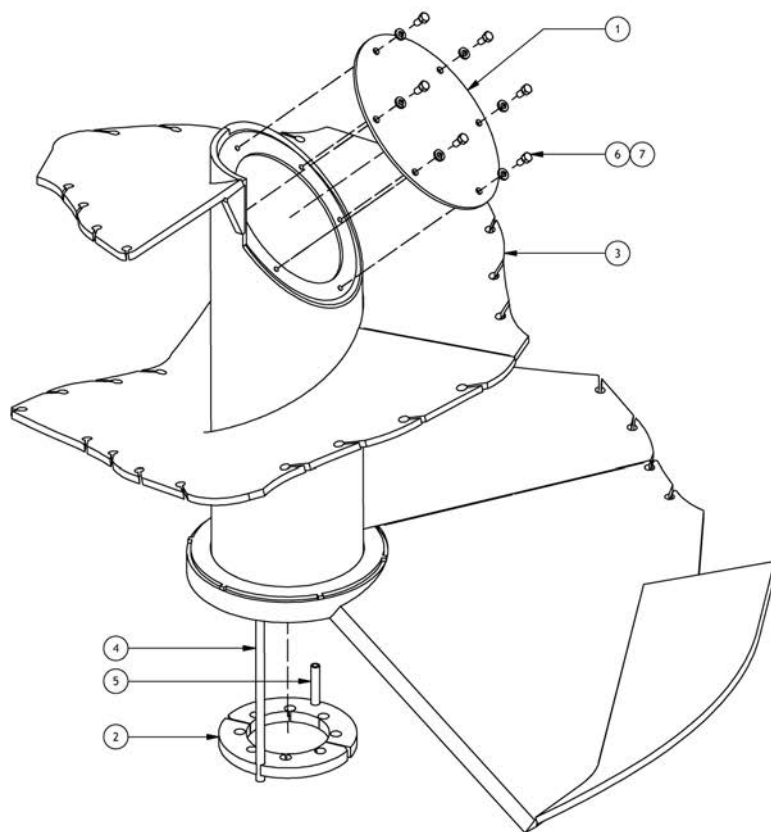

Pos	SKU	Description	Qty	Remark
1	AAA-005-00716	BOLT ON 72IN AUGER CAP 1/4T	1	
2	AAA-005-00723	GRBX TO AUGER FASTENING RING FOR 72IN AUGER 3/4T	2	
3	AAA-005-00725	5000 SERIES AUGER CUTTING 72DIA STEP	1	
4	AAA-005-00978	AUGER PIPE SCH 40 1/4 IN PIPE 14-1/2 IN LONG	1	
5	AAA-005-00979	AUGER PIPE SCH 40 1/4 IN PIPE 4 IN LONG	1	
6	AAB-015-10240	BOLT HEX 3/8 X 3/4 UNC GRD 5	6	
7	AAB-015-30017	WSHR LOCK 3/8	6	
8	AAA-005-00726	5000 SERIES AUGER ASSY 72DIA STEP	1