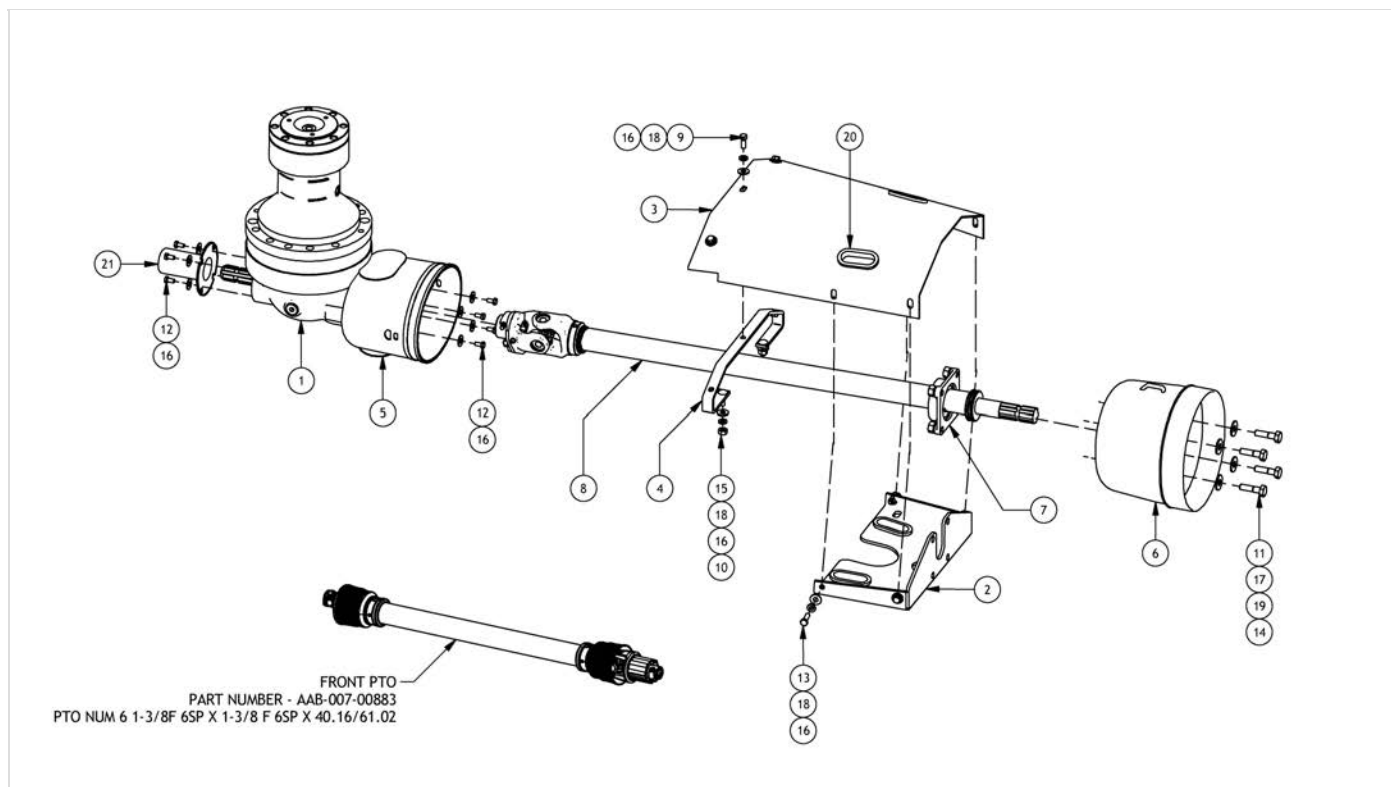

Pos	SKU	Description	Qty	Remark
1	AAB-007-00987	GRBX YHVM YPT 13.6:1 WITH 1-3/8 6 SPLINE	1	
2	AAA-002-02772	MNT FLNG BRNG PAINTED (5150 & 5275 GRBX)	1	
3	AAA-002-02773	PTO SHIELD PAINTED 1/8T (5150 & 5275 GRBX)	1	
4	AAA-002-02778	PTO SHIELD MOUNTING BRKT PAINTED (5150 & 5275)	1	
5	AAB-007-00323	PTO COVER BLACK FOR DRIVESHAFT 275MM X217MM X 180MM	1	
6	AAB-007-00817	IICS/CONE BLACK WITH RUBR EXT (517000E03)	1	
7	AAB-007-01043	FLANGE BEARING 35 MM	1	
8	AAB-007-01058	PTO NUM 5 1-3/8"F 6SP X 1-3/8"M 6SP X 33.46"/51.18" W/ SHEAR BOLT	1	
9	AAB-015-10056	BOLT HEX 3/8 X 1 UNC GRD 2	3	
10	AAB-015-10060	BOLT CARRIAGE 3/8 X 1-1/4 UNC GRD 2	2	
11	AAB-015-10064	BOLT HEX 1/2 X 2 UNC GRD 5	4	
12	AAB-015-10078	BOLT HEX 8MM X 16MM GRD 8.8	8	
13	AAB-015-10111	BOLT HEX 3/8 X 1-1/4 UNC GRD 5	4	
14	AAB-015-20011	NUT HEX 1/2 UNC GRD 5	8	
15	AAB-015-20017	NUT HEX 3/8 UNC GRD 2	4	
16	AAB-015-30012	WSHR FLAT 3/8 USS	16	
17	AAB-015-30013	WSHR FLAT 1/2 USS	20	
18	AAB-015-30017	WSHR LOCK 3/8	11	
19	AAB-015-30018	WSHR LOCK 1/2	8	
20	AAB-015-50000	GROMMET 2-3/8ID	4	
21	AAB-007-00171	SHIELD FOR REAR SHAFT ON THROUGH SHAFT GRBX	1