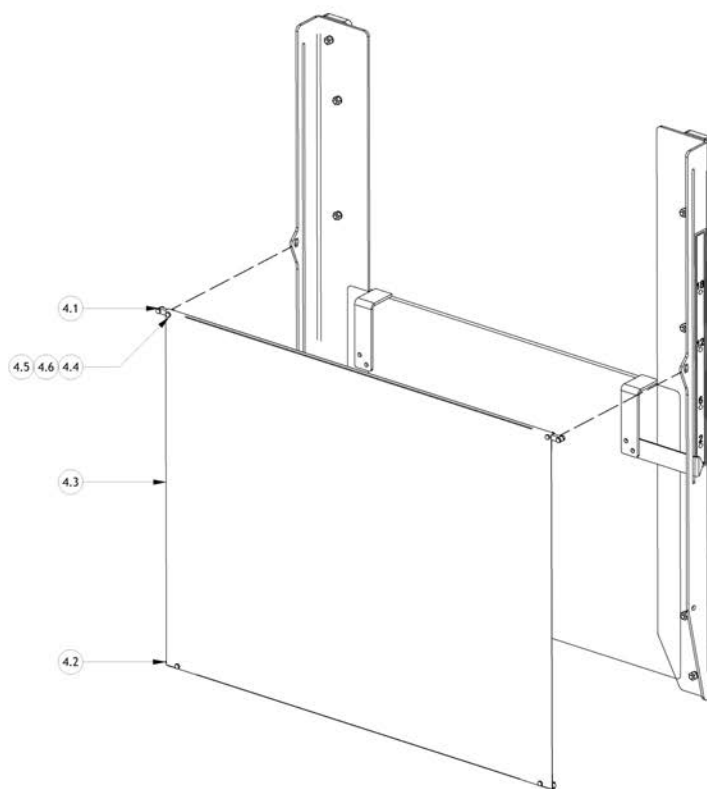

Pos	SKU	Description	Qty	Remark
1	AAA-001-01581-P1	C-SIDE SHIELD UPPR CROSS BAR 3/8T (PAINTED RED)	1	
2	AAA-001-01582-P1	C-SIDE SHIELD LWR CROSS BAR 3/8T (PAINTED RED)	1	
3	AAB-001-00047	C-SIDE TARP DISCHARGE SHIELD 40 OZ	1	
4	AAB-015-10089	BOLT HEX 1/4 X 3/4 GRD 5	6	
5	AAB-015-20036	NUT HEX 1/4 UNC GRD 5	6	
6	AAB-015-30025	WSHR FLAT 1/4 USS	6