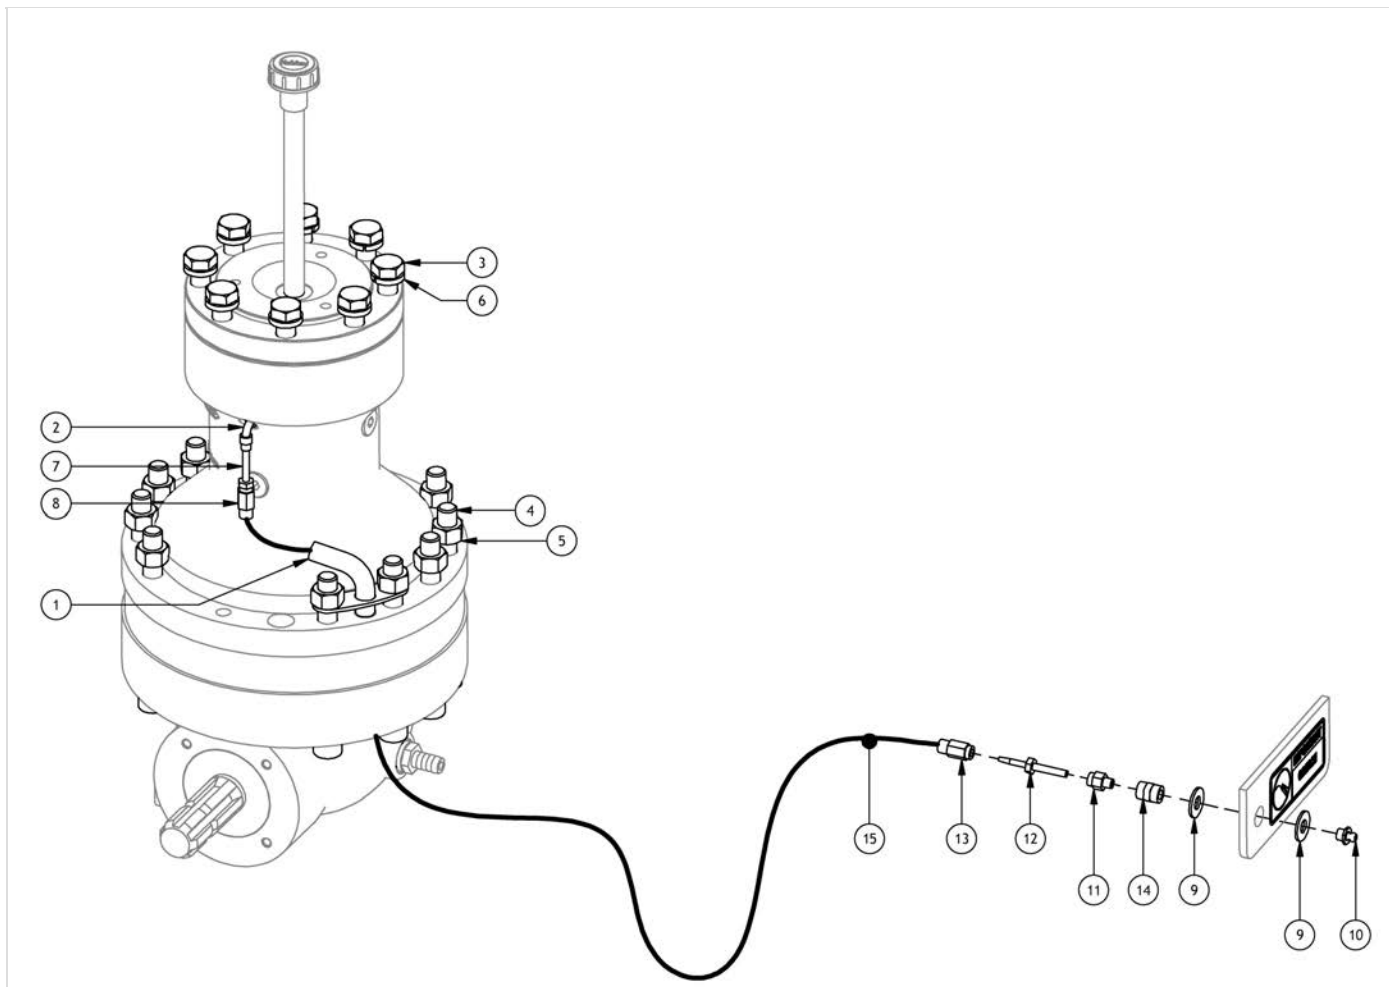

Pos	SKU	Description	Qty	Remark
1	AAA-008-00120	GREASE LINE PROTECTOR WLDMNT FOR 5KNM GRBX	1	
2	AAB-008-00164	G 1/8 PUSHLOCK FITTING 90° 6MM (04061589)	1	
3	AAB-015-10233	BOLT HEX 16MM X 40MM GR 10.9	8	
4	AAB-015-10234	SOCKET CAP 5/8 X 6 UNC GRD 8	10	
5	AAB-015-20013	NUT HEX 5/8 UNC GRD 5	10	
6	AAB-015-30019	WSHR LOCK 5/8	8	
7	AAB-015-40045	8.3 HOSE END STUD (STRAIGHT) 30 MM (100121191)	1	
8	AAB-015-40046	THREADED FERRULE FOR HOSE END STUD (100121200)	1	
9	AAB-015-30012	WSHR FLAT 3/8 USS	2	
10	AAB-008-00031	FIT GREASE NIPPLE X 2 MNPT	1	
11	AAB-015-40047	CONNECTOR 6MM TUBE X 1/8 BSP (04062348)	1	
12	AAB-015-40045	8.3 HOSE END STUD (STRAIGHT) 30 MM (100121191)	1	
13	AAB-015-40046	THREADED FERRULE FOR HOSE END STUD (100121200)	1	
14	AAB-008-00030	FIT 2 FNPT X 2 FNPT	1	
15	AAA-008-00050	GREASE LINE 2 MNPT X 2 MNPT X 90L/ SAE100R7 THERMAL PLASTIC	1