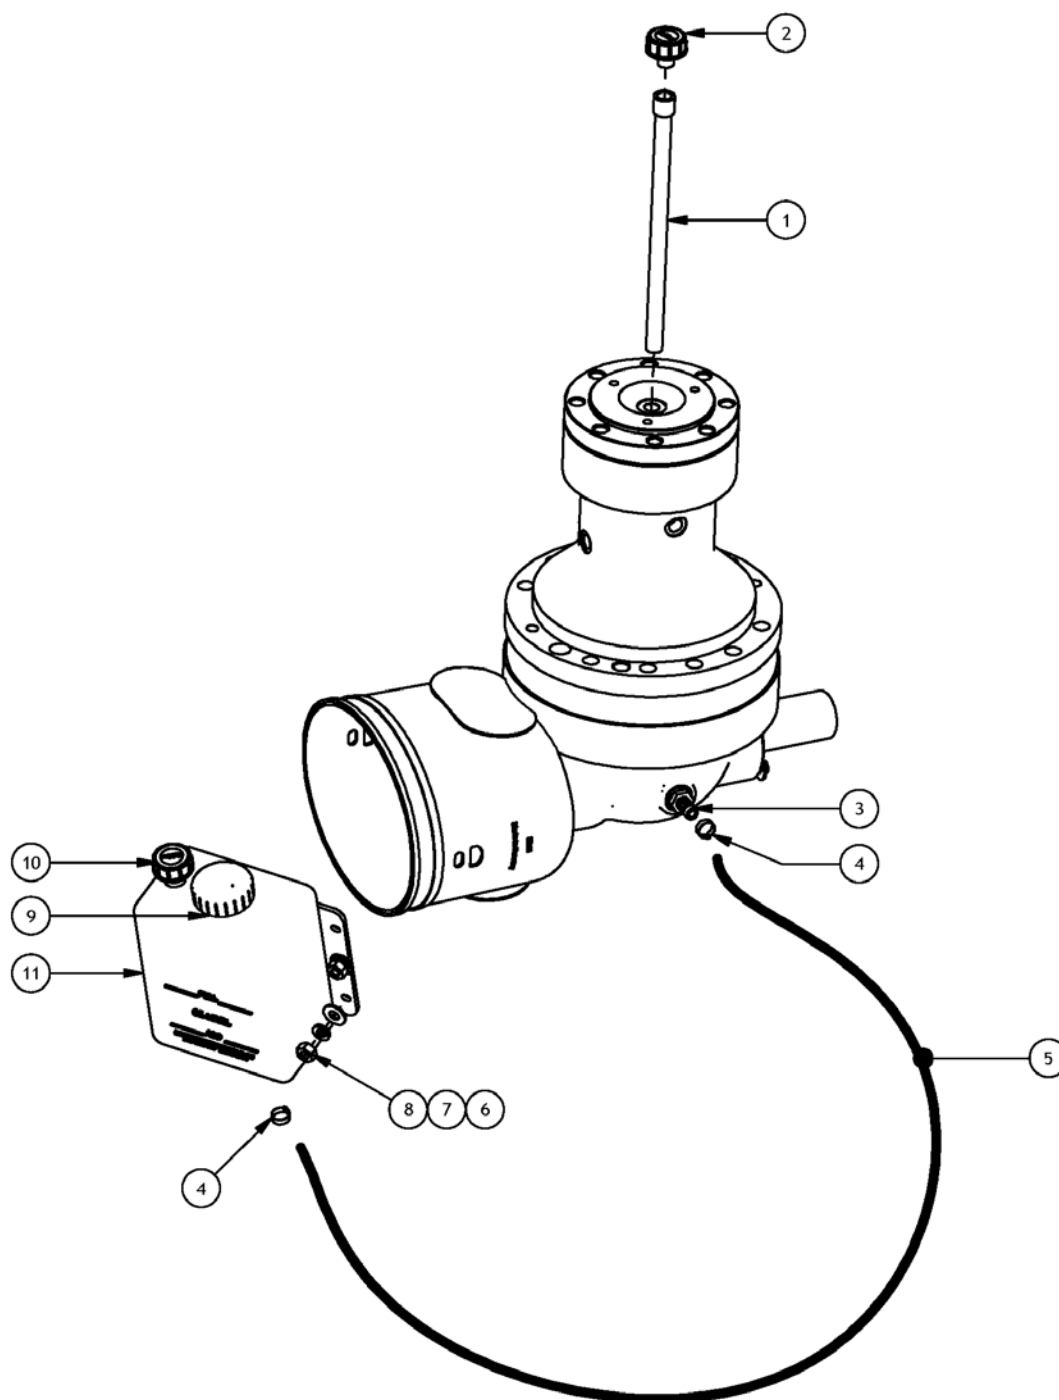

Pos	SKU	Description	Qty	Remark
22	AAB-007-00883	PTO NUM 6 1-3/8F 6SP X 1-3/8F 6SP X 40.16/61.02 (AX65000-0102)	1	

NOTE: TO ORDER ENTIRE DRIVESHAFT USE PART # AAB-007-00883

Pos	SKU	Description	Qty	Remark
1	AAB-007-00172	YOKE ASSEMBLY PUSH PIN TRACTOR NUM 6 1-3/8 Z6 (1026010)	1	
2	AAB-007-00183	CROSS ASSEMBLY NUM 6 (1006020)	2	
3	AAB-007-01309	OUTER TUBE YOKE NUM 6 (1706127)	1	
4	AAB-007-01340	10X75 1485DIN ROLL PIN (6330880)	1	
5	AAB-007-01339	10X65 1485DIN ROLL PIN (6330870)	1	
6	AAB-007-01310	INNER TUBE YOKE NUM 6 (1706129)	1	
7	AAB-007-00967	PAWL TYPE LIMITER (LN3) (1646290)	1	
8	AAB-007-00963	COMPLETE PROTECTION (91SS6094)	1	
9	AAB-007-01250	ANTIROTATION CHAIN (1006065)	1	
10	AAB-007-00883	PTO NUM 6 1-3/8F 6SP X 1-3/8F 6SP X 40.16/61.02 (AX65000-0102)	1	

NOTE: TO ORDER ENTIRE DRIVESHAFT USE PART # AAB-007-01058

Pos	SKU	Description	Qty	Remark
1	AAB-007-01180	EXTERNAL TELESCOPIC UNIT NUM 5 (1896052N235)	1	
2	AAB-007-01181	INNER TUBE NUM 5 (1526053)	1	
3	AAB-007-01240	10X70 1485DIN ROLL PIN (6331070)	1	
4	AAB-007-00173	INNER TUBE YOKE NUM 6 (1706029)	1	
5	AAB-007-00183	CROSS ASSEMBLY NUM 6 (1006020)	1	
6	AAB-007-01185	BOLT LIMITER (LC) NUM 5 1-3/8 Z6 W/ SHEAR BOLT (1486037)	1	
7	AAB-007-01058	PTO NUM 5 1-3/8" F 6SP X 1-3/8" M 6SP X 33.46"/51.18" W/ SHEAR BOLT	1	