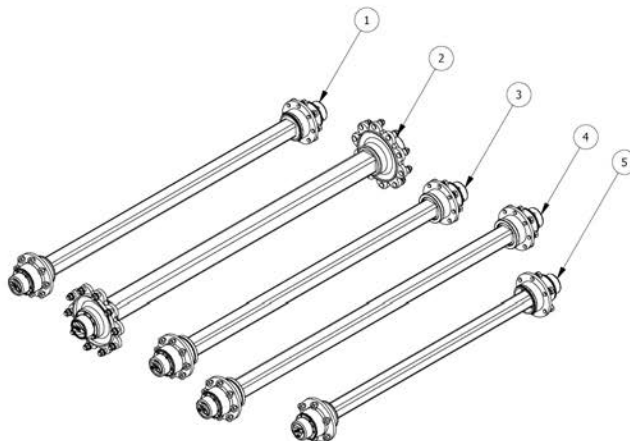

C-Side Door Chute	29
C-Side Door Hydraulics	30
Electrical	
Scale System	31
Scale Accessories	32
Safety Lighting	33
Front-End	
Hitch	34
Front Frame Assy	35
Frame Step	36
Small Decals	37
Large Decals	39

5000 SERIES AXLE PART NUMBER CHART				
MODEL	STANDARD AXLE	STD. AXLE PART #	OPTIONAL AXLE	OPT. AXLE PART #
5150	AXLE W/ GREASE FIT - 6 BOLT X 203MM BC X 152MM PILOT X 1550MM F-F	AAB-004-00263	N/A	N/A
5350	AXLE W/ GREASE FIT - 8 BOLT X 203MM X 152MM X 1900MM F-F	AAB-004-00013	AXLE W/ GREASE FIT - 8 BOLT X 203MM BC X 152MM PILOT X 1900MM F-F	AAB-004-00184
5400	AXLE W/ GREASE FIT - 8 BOLT X 203MM BC X 152MM PILOT X 2100MM F-F	AAB-004-00186	AXLE 100MM X 100MM WITH 2030 MM F-F (TRACK)	AAB-004-00017
5425	AXLE W/ GREASE FIT - 8 BOLT X 203MM BC X 152MM PILOT X 1900MM F-F	AAB-004-00184	AXLE 100MM X 100MM WITH 2030 MM F-F (TRACK)	AAB-004-00017
5575	AXLE W/ GREASE FIT - 8 BOLT X 203MM BC X 152MM PILOT X 2100MM F-F	AAB-004-00186	AXLE 100MM X 100MM WITH 2030 MM F-F (TRACK)	AAB-004-00017