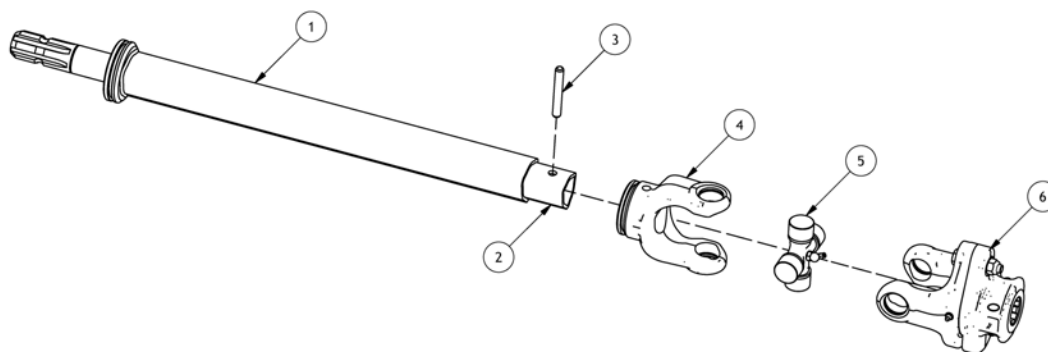

NOTE: TO ORDER ENTIRE DRIVESHAFT USE PART # AAB-007-01058

Pos	SKU	Description	Qty	Remark
1	AAB-007-01180	EXTERNAL TELESCOPIC UNIT NUM 5 (1896052N235)	1	
2	AAB-007-01181	INNER TUBE NUM 5 (1526053)	1	
3	AAB-007-01240	10X70 1485DIN ROLL PIN (6331070)	1	
4	AAB-007-00173	INNER TUBE YOKE NUM 6 (1706029)	1	
5	AAB-007-00183	CROSS ASSEMBLY NUM 6 (1006020)	1	
6	AAB-007-01185	BOLT LIMITER (LC) NUM 5 1-3/8 Z6 W/ SHEAR BOLT (1486037)	1	
7	AAB-007-01058	PTO NUM 5 1-3/8" F 6SP X 1-3/8" M 6SP X 33.46"/51.18" W/ SHEAR BOLT	1