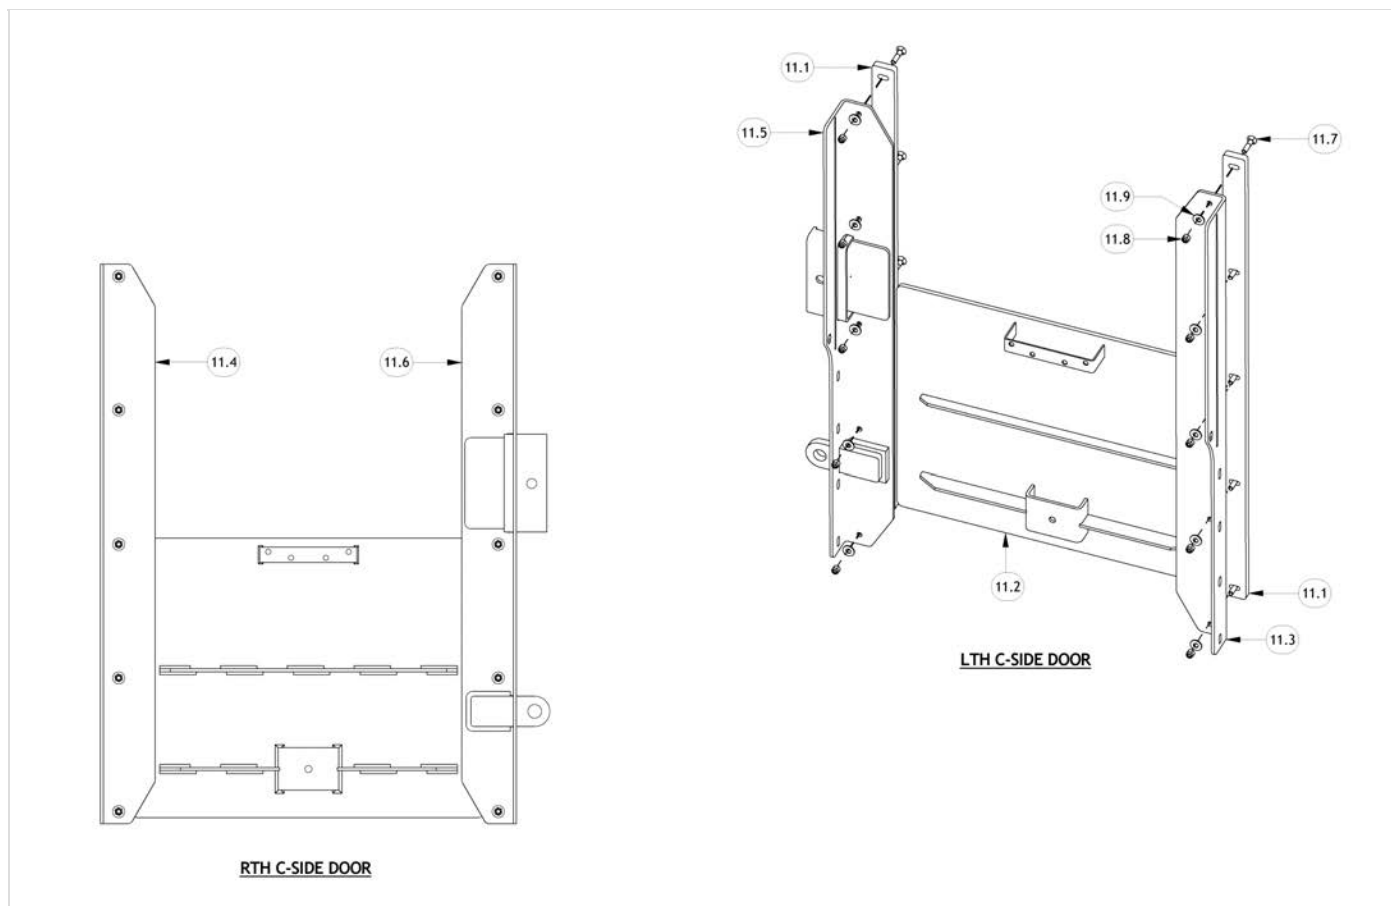

Pos	SKU	Description	Qty	Remark
11.1	AAA-001-02088	C-SIDE DOOR SPCR 5/8T (5275)	2	
11.2	AAA-001-02093	C-SIDE DOOR WELDMENT (5275)	1	
11.3	AAA-001-02097	C-SIDE DOOR TRACK FRT LTH OR REAR RTH (5275)	1	
11.4	AAA-001-02081	C-SIDE DOOR TRACK FRT RTH OR REAR LTH 1/4T (5275)	1	
11.5	AAA-001-02099	C-SIDE DOOR TRACK FRT LTH OR REAR RTH WELDMENT (5275)	1	
11.6	AAA-001-02087	C-SIDE DOOR TRACK FRT RTH OR REAR LTH WELDMENT (5275)	1	
11.7	AAB-015-10171	BOLT CARRIAGE 3/8 X 1-3/4 UNC GRD 5	10	
11.8	AAB-015-20012	NUT HEX 3/8 LOCK NYLON GRD 2	10	
11.9	AAB-015-30012	WSHR FLAT 3/8 USS	10