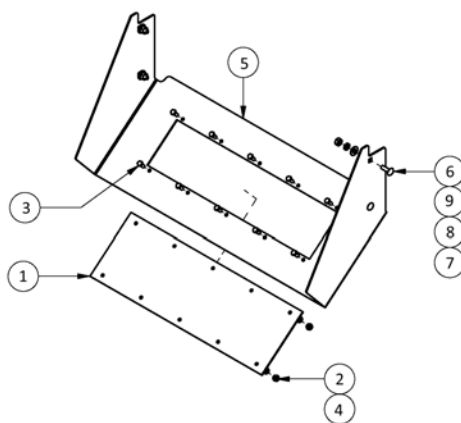

Pos	SKU	Description	Qty	Remark
1	AAA-006-00321	PLT MAGNET CHUTE BLANK 1/8T	1	
1	AAB-006-00035	MAGNET PLATE 25 X 8 X 1	1	
2	AAB-015-20020	NUT HEX 5/16 UNC GRD 2	10	
3	AAB-015-10054	BOLT HEX 5/16 X 3/4 UNC GRD 5	10	
4	AAB-015-30016	WSHR LOCK 5/16	10	
5	AAA-006-01178	C-SIDE CHUTE 1/8T (5150/5275)	1	
6	AAB-015-10060	BOLT CARRIAGE 3/8 X 1-1/4 UNC GRD 2	4	
7	AAB-015-20017	NUT HEX 3/8 UNC GRD 2	4	
8	AAB-015-30017	WSHR LOCK 3/8	4	
9	AAB-015-30012	WSHR FLAT 3/8 USS	4