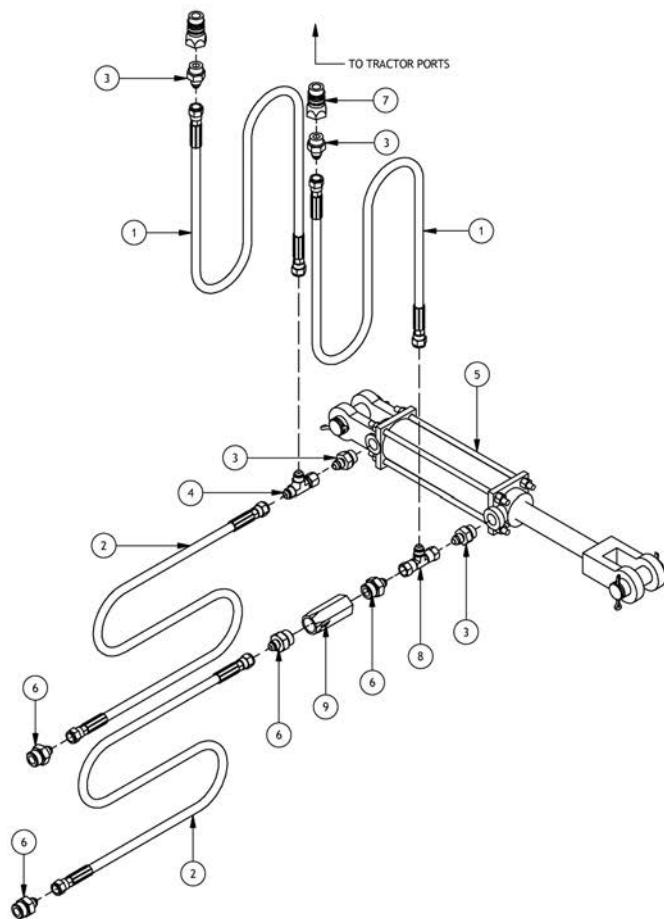

Pos	SKU	Description	Qty	Remark
1	AAA-009-00949	HOSE HYD 1/4DIA SINGLE BRAID 6 FJIC SWIVEL X 6 FJIC SWIVEL 159L	2	
2	AAA-009-00971	HOSE HYD 1/4DIA SINGLE BRAID 6 FJIC SWIVEL X 6 FJIC SWIVEL 56L	2	
3	AAB-009-00074	FIT ADPT 6 MJIC X 8 MORB	4	
4	AAB-009-00148	FIT TEE 6 FJIC X 6 MJIC X 6 MJIC	1	
5	AAB-009-00230	HYD CYDR 6 STROKE X 2DIA	1	
6	AAB-009-00253	FIT ADPT 6 MJIC X 10 MORB	4	
7	AAB-009-00322	FIT ADPT 8 MQDC X 8 FORB BALL STYLE	2	
8	AAB-009-00432	FIT TEE 6 FJIC X 6 FJIC X 6 MJIC	1	
9	AAB-009-00511	CHECK VALVE 10 FORB X 10 FORB 65/72 PSI CRACK PRESSURE	1