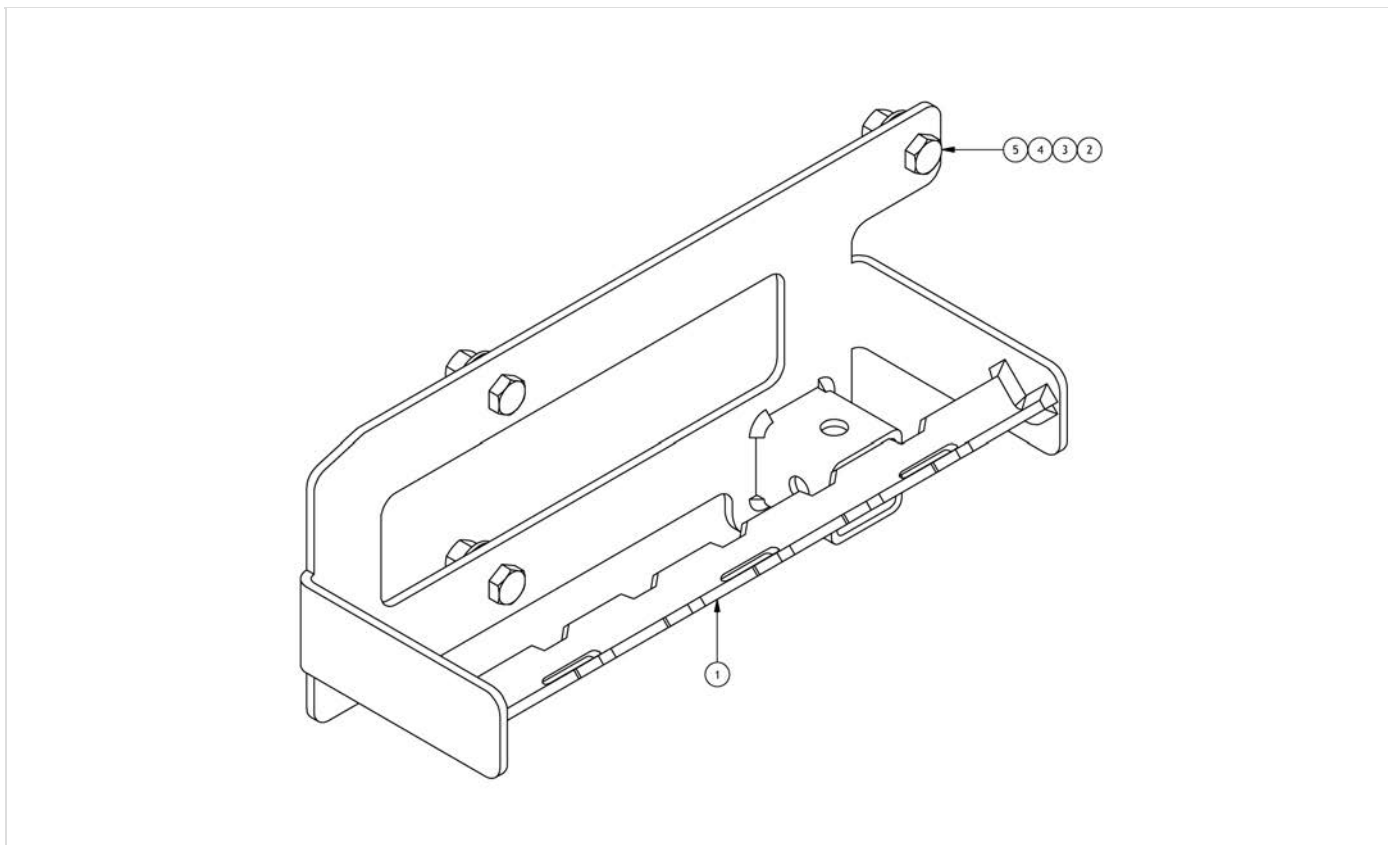

Pos	SKU	Description	Qty	Remark
1	AAA-003-00315-P3	FRAME STEP & JACK HOLDER (PAINTED)	1	
2	AAB-015-20011	NUT HEX 1/2 UNC GRD 5	3	
3	AAB-015-30018	WSHR LOCK 1/2	3	
4	AAB-015-30013	WSHR FLAT 1/2 USS	3	
5	AAB-015-10063	BOLT HEX 1/2 X 1-1/2 UNC GRD 5	3