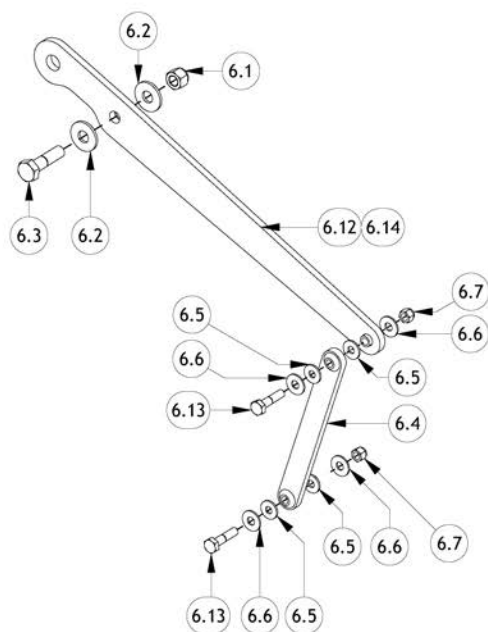

5150 & 5275 C-SIDE DOOR V1