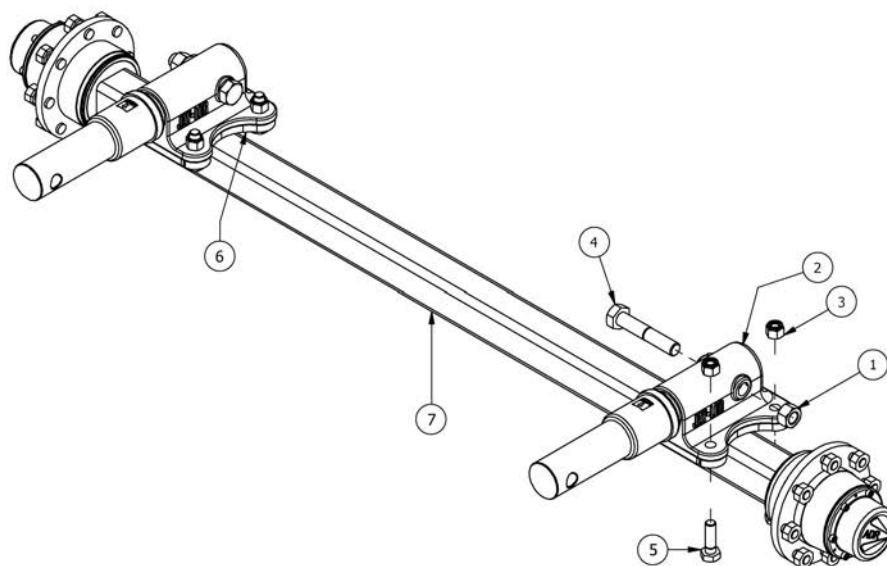

Pos	SKU	Description	Qty	Remark
1	AAB-015-20021	NUT HEX 1" UNC GRD 8	1	
2	AAB-004-00170	CAST AXLE WB SUPT 2.895ID X 9L (SINGLES)	1	
3	AAB-015-20016	NUT HEX LOCK NYLON 3/4 UNC GRD 8	1	
5	AAB-015-10134	BOLT HEX 3/4 X 2-1/2 UNC GRD 8	1	
4	AAB-015-10136	BOLT HEX 1 X 5 1/2 UNC GRD 8	1	
6	AAA-004-00190	5000 SERIES AXLE MNT PLT 5/8T	1	
7	AAA-004-00177W	AXLE OSCILLATING 23 F-F WELDMENT	1