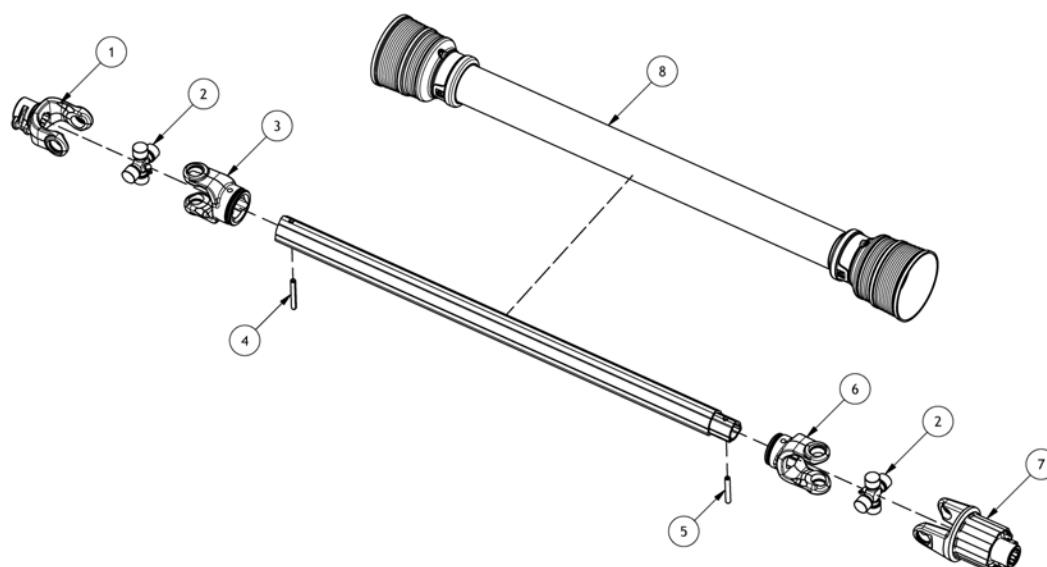

NOTE: TO ORDER ENTIRE DRIVESHAFT USE PART # AAB-007-00883

Pos	SKU	Description	Qty	Remark
1	AAB-007-00172	YOKE ASSEMBLY PUSH PIN TRACTOR NUM 6 1-3/8 Z6 (1026010)	1	
2	AAB-007-00183	CROSS ASSEMBLY NUM 6 (1006020)	2	
3	AAB-007-01309	OUTER TUBE YOKE NUM 6 (1706127)	1	
4	AAB-007-01340	10X75 1485DIN ROLL PIN (6330880)	1	
5	AAB-007-01339	10X65 1485DIN ROLL PIN (6330870)	1	
6	AAB-007-01310	INNER TUBE YOKE NUM 6 (1706129)	1	
7	AAB-007-00967	PAWL TYPE LIMITER (LN3) (1646290)	1	
8	AAB-007-00963	COMPLETE PROTECTION (91SS6094)	1	
9	AAB-007-01250	ANTIROTATION CHAIN (1006065)	1	
10	AAB-007-00883	PTO NUM 6 1-3/8F 6SP X 1-3/8F 6SP X 40.16/61.02 (AX65000-0102)	1