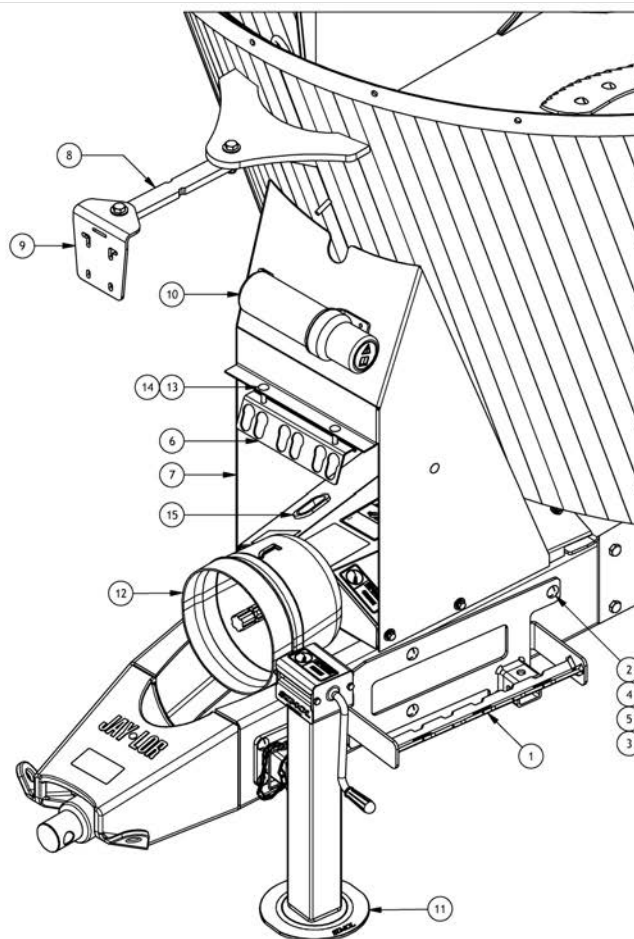

Pos	SKU	Description	Qty	Remark
1	AAA-003-00315-P3	FRAME STEP & JACK HOLDER (PAINTED)	1	
2	AAB-015-10066	BOLT CARRIAGE 1/2 X 1-1/2 UNC GRD 5	7	
3	AAB-015-20011	NUT HEX 1/2 UNC GRD 5	7	
4	AAB-015-30013	WSHR FLAT 1/2 USS	7	
5	AAB-015-30018	WSHR LOCK 1/2	7	
6	AAA-002-00994-P3	HOSE CLAMP 1/8T (PAINTED)	1	
7	AAA-002-02743	FRONT HOOD 5150 & 5275 GRBX 1/8T PAINTED	1	
8	AAA-002-00995	SCALE HEAD SWING ARM 5/8T (PAINTED)	1	
9	AAA-010-00048	SCALE HEAD MNT BRKT (PAINTED)	1	
10	AAB-002-00001	MANUAL HOLDER	1	
11	AAB-002-00663	SIMOL 4T JACK IMP ASSY W/OUTER SLV, PIN & CHAIN	1	
12	AAB-007-00817	IICS/CONE BLACK WITH RUBR EXT (517000E03)	1	
13	AAB-015-10081	BOLT CARRIAGE 3/8 X 2 UNC GRD 5	2	
14	AAB-015-20012	NUT HEX 3/8 LOCK NYLON GRD 2	2	
15	AAB-015-50000	GROMMET 2-3/8ID	4