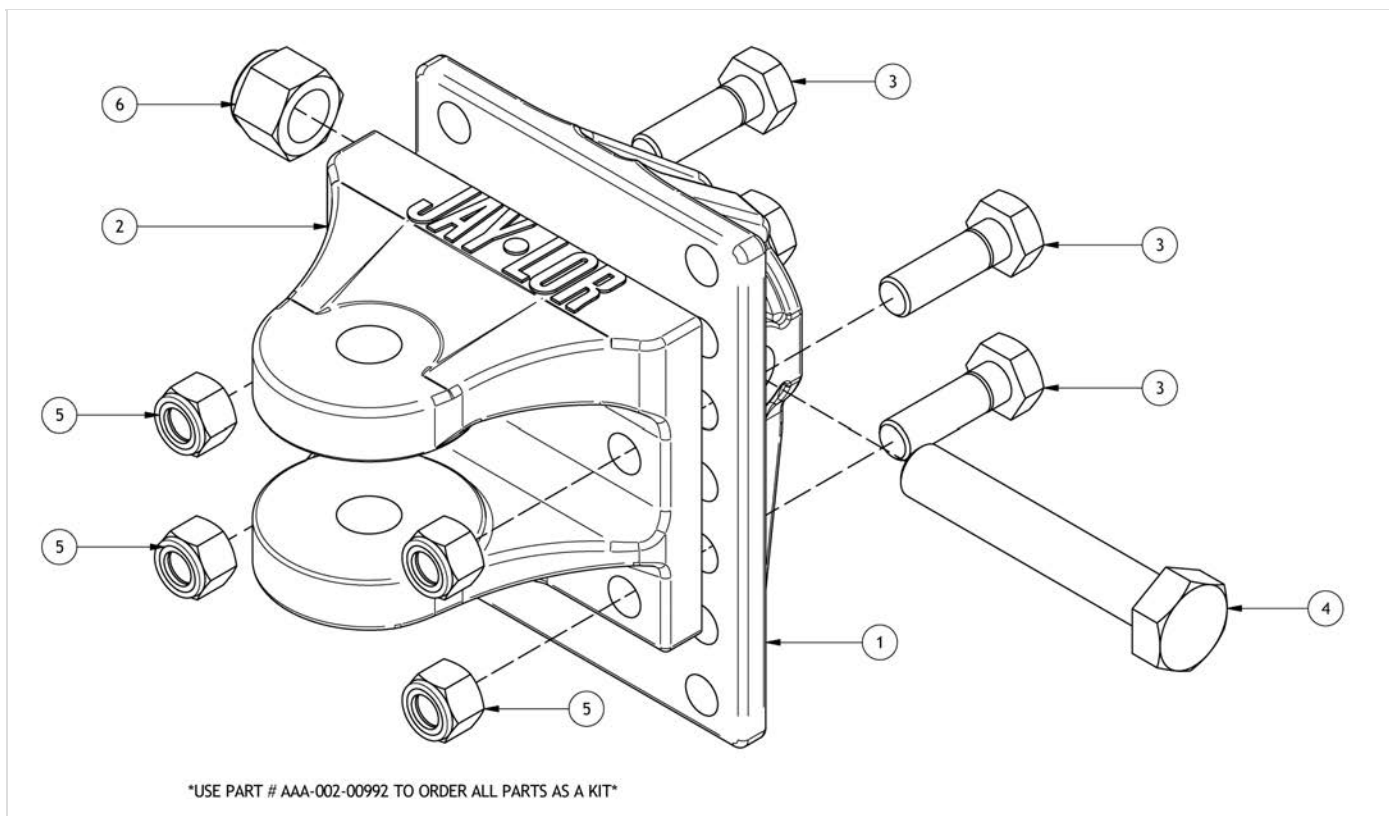

Pos	SKU	Description	Qty	Remark
1	AAB-002-00232-P3	CAST HTCH ADJUSTMENT PLATE 2.5DIA X 3.5OD X 3L (BLACK)	1	
2	AAB-002-00237-P3	CAST HTCH CLEVIS 7/8T (BLACK)	1	
3	AAB-015-10134	BOLT HEX 3/4 X 2-1/2 UNC GRD 8	4	
4	AAB-015-10215	HEX BOLT 1 X 6 UNC GRD 8	1	
5	AAB-015-20016	NUT HEX LOCK NYLON 3/4 UNC GRD 8	4	
6	AAB-015-20026	NUT HEX NYLOCK 1 UNC GRD 8	1	
7	AAA-002-00992	ADJUSTABLE CAST HITCH ASSY (4000/5000 SINGLES, 4650/4750, 5650/5750 & T-SERIES)	1