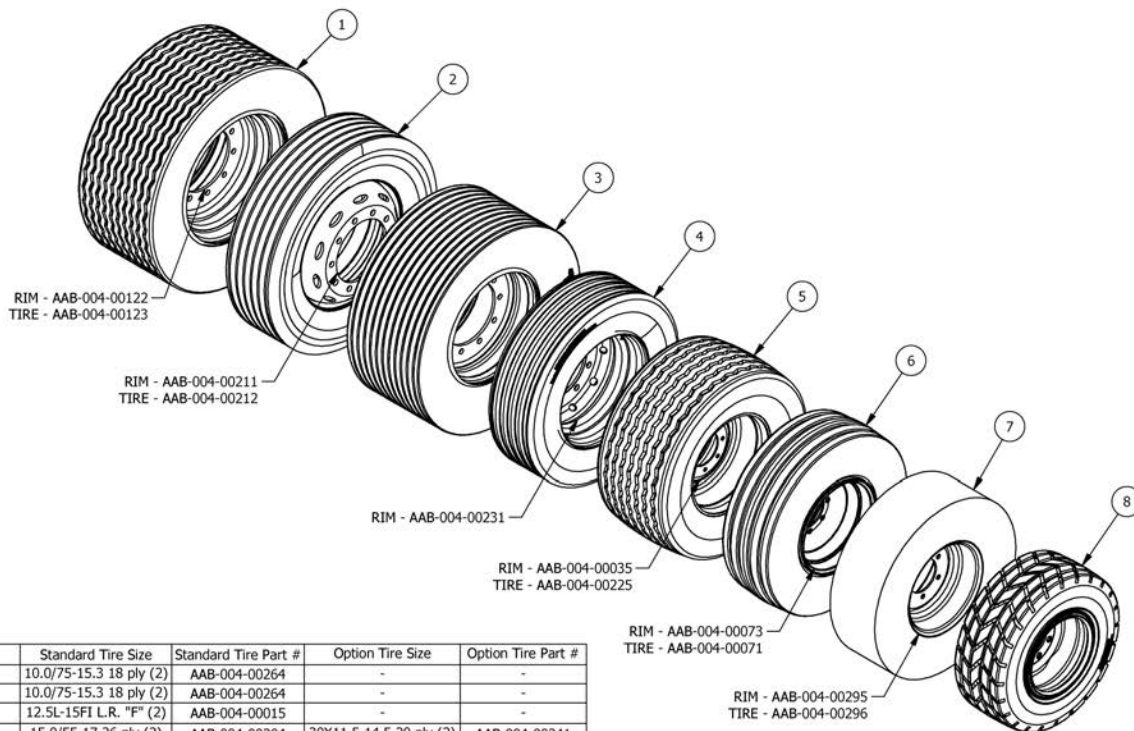

Model	Standard Tire Size	Standard Tire Part #	Option Tire Size	Option Tire Part #
5150	10.0/75-15.3 18 ply (2)	AAB-004-00264	-	-
5275	10.0/75-15.3 18 ply (2)	AAB-004-00264	-	-
5350	12.5L-15FI L.R. "F" (2)	AAB-004-00015	-	-
5400	15.0/55-17 26 ply (2)	AAB-004-00204	30X11.5-14.5 20 ply (2)	AAB-004-00241
5425	15.0/55-17 26 ply (2)	AAB-004-00204	245/70R19.5 (4)	AAB-004-00215
5575	15.0/55-17 26 ply (2)	AAB-004-00204	245/70R19.5 (4)	AAB-004-00215
5600	12.5L-15FI L.R. "F" (4)	AAB-004-00015	30X11.5-14.5 20 ply (4)	AAB-004-00241
5650	12.5L-15FI L.R. "F" (4)	AAB-004-00015	245/70R19.5 (4)	AAB-004-00215
5750	15.0/55-17 26 ply (4)	AAB-004-00204	435/50R 19.5 (2)	AAB-004-00242
5850 REG	15.0/55-17 26 ply (4)	AAB-004-00204	-	-
5850 HD	445/50R22.5 (4)	AAB-004-00124	-	-
51000 HD	275/70R22.5 (8)	AAB-004-00213	-	-
51250 HD	275/70R22.5 (8)	AAB-004-00213	-	-

Pos	SKU	Description	Qty	Remark
1	AAB-004-00124	TIRE AND RIM 445/50R22.5	1	
2	AAB-004-00213	275/70R22.5 TIRE & WHL	1	
3	AAB-004-00242	435/50R19.5 TIRE & WHL ASSEMBLY	1	
4	AAB-004-00215	245/70R19.5 TIRE & WHL	1	
5	AAB-004-00204	TIRE AND RIM RR EXPRESS 13 X 17 WITH 15.0/55-17 26 PLY	1	
6	AAB-004-00015	TIRE 12.5 X 15 - L.R. "F" ON 15 X 10, 8 Bolt 6000LB RIM WITH VALVE GUARD	1	
7	AAB-004-00264	TIRE AND RIM QINGDAO 9 X 15.3 WITH 10.0 / 75 - 15.3 18PLY	1	
8	AAB-004-00241	TIRE & WHL ASSY DELCORA GSP 30 X 11.5 - 14.5	1	
9	AAB-004-00122	RIM 13 X 22.5 11.070 / 13.1875 / 10 OFFSET -0.5"	1	
10	AAB-004-00123	TIRE ONLY 445/50R22.5	1	
11	AAB-004-00211	RIM 22.5 X 8.25"	1	
12	AAB-004-00212	275/70R22.5 TIRE	1	
13	AAB-004-00231	RIM 19.5 X 7.50" JANTSA	1	
14	AAB-004-00035	RIM ALLIANCE 15.0/55-17	1	
15	AAB-004-00225	TIRE RR EXPRESS 15.0/55-17 26 PLY	1