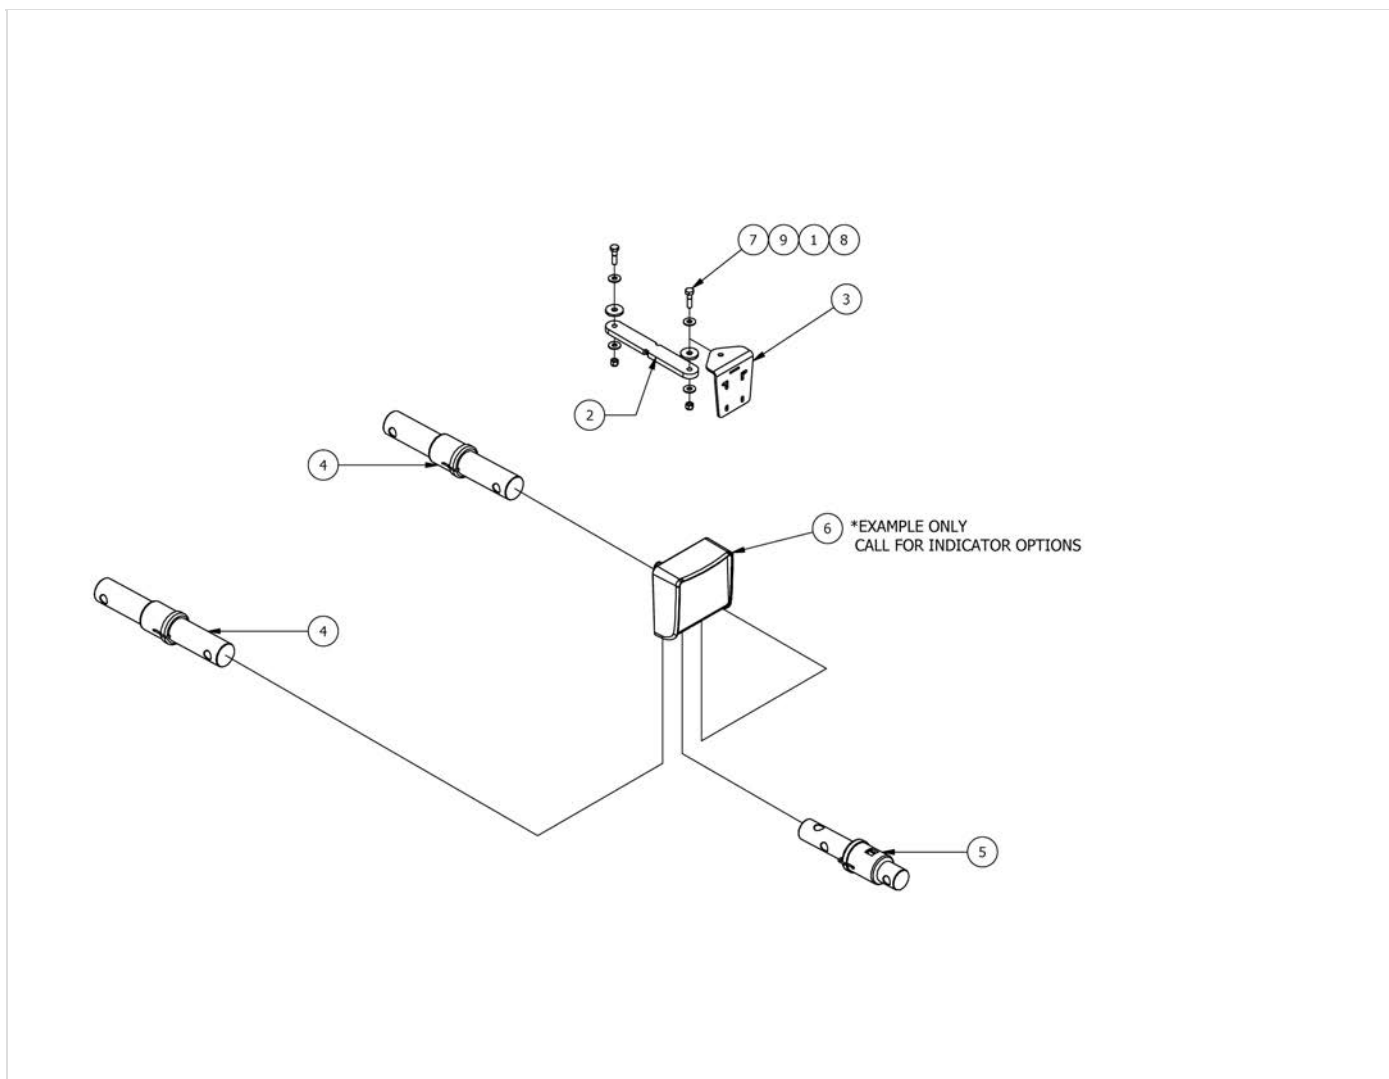

Pos	SKU	Description	Qty	Remark
1	AAA-000-00059	WSHR URETHANE 2DIA	2	
2	AAA-002-00995-P3	SCALE HEAD SWING ARM 5/8T (BLACK)	1	
3	AAA-010-00048	SCALE HEAD MNT BRKT (PAINTED)	1	
4	AAB-010-00193	DG WB 2-7/8DIA X 19-5/8L	2	
5	AAB-010-00194	DG WB 2-1/2DIA X 15-1/4L	1	
6	AAB-010-00197	DG INDICTR - STAD 04	1	
7	AAB-015-10064	BOLT HEX 1/2 X 2 UNC GRD 5	2	
8	AAB-015-20019	NUT NYLON LOCK 1/2 UNC GRD 5	2	
9	AAB-015-30013	WSHR FLAT 1/2 USS	4