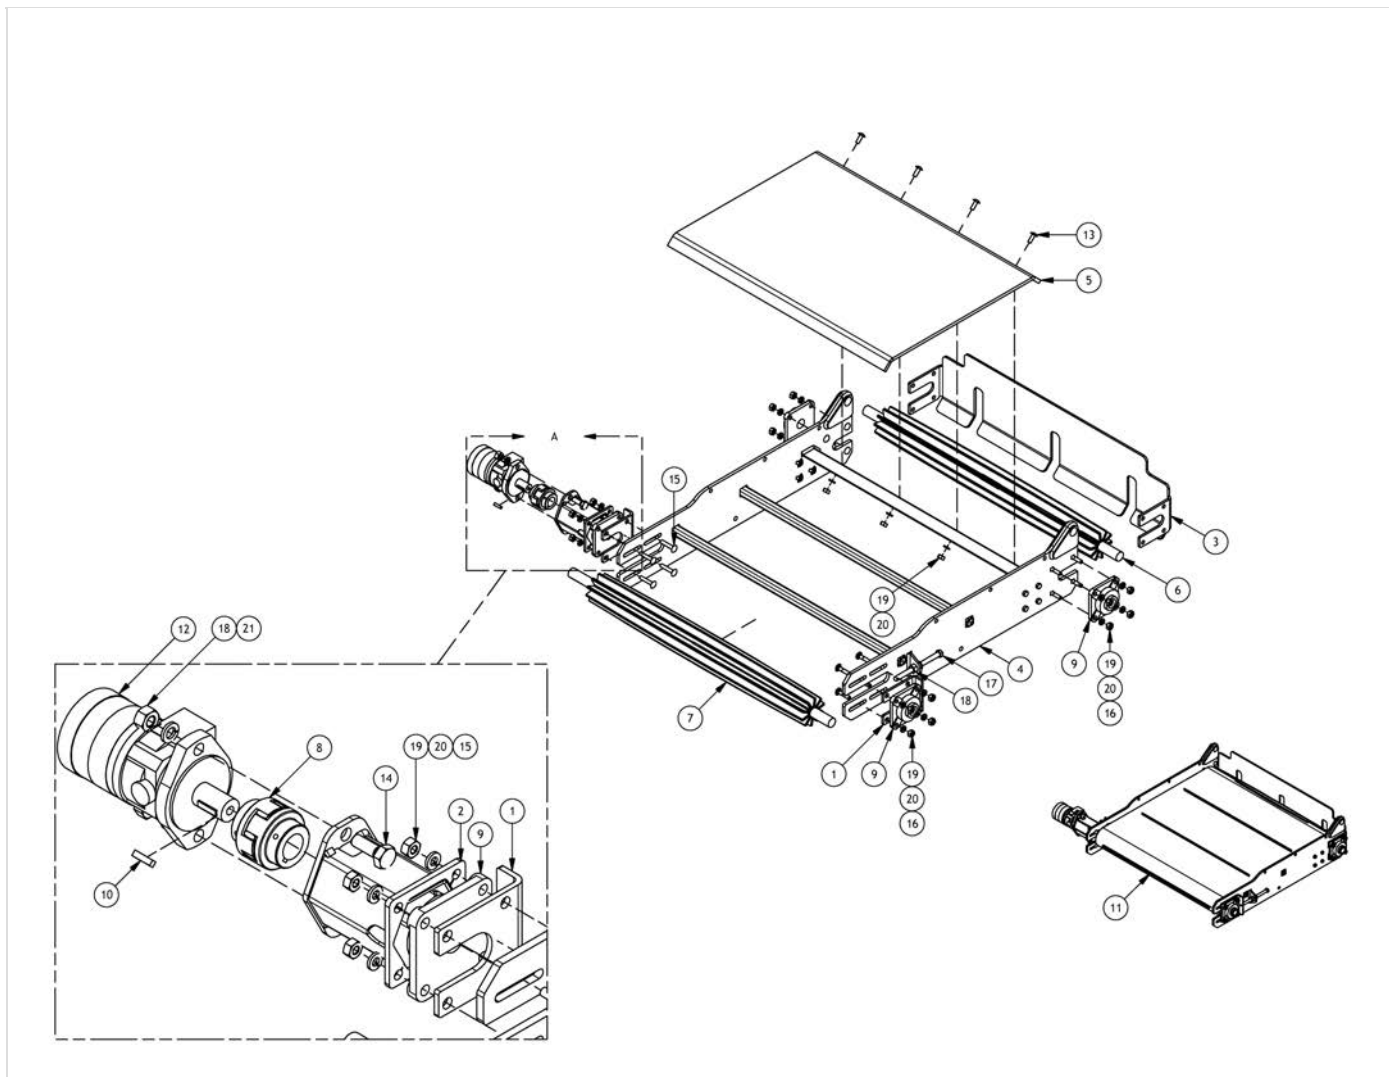

Pos	SKU	Description	Qty	Remark
1	AAA-006-00351-P3	CNVR FLNG BRNG HOLDER	2	
2	AAA-006-01233-P3	PAINTED CNVR BED CHAIN DRIVE MOTOR TO FLNG BRNG COUPLER	1	
3	AAA-006-01253	36IN CNVR REAR COVER 1/4T (GALV)	1	
4	AAA-006-01375	36IN BELT CNVR WELDMENT (GALV)	1	
5	AAA-006-01376	36IN BELT CNVR HDPE FLOOR	1	
6	AAA-006-01384-P3	36IN BELT CNVR FINNED IDLER ROLLER PAINTED	1	
7	AAA-006-01385-P3	36IN BELT CNVR FINNED DRIVE ROLLER PAINTED	1	
8	AAA-007-00850	CNVR MOTOR LH100 JAW COUPLER KIT	1	
9	AAB-006-00009-P3	BRNG 1-1/8 ID FLNG FOR CNVR DRIVE AND IDLER SHAFTS (BLACK)	2	
10	AAB-006-00030	KEY 1/4 X 1 1/2	1	
11	AAB-006-00117	CNVR BELT 0.11811" T X 70.79" EXT. L BLACK	1	
12	AAB-009-00284	MOTOR HYD 160CC 1 KEYED SHAFT 2 BOLT FLNG SAE 10	1	
13	AAB-015-10028	BOLT CARRIAGE 3/8-16 X 1 GRD 5	4	
14	AAB-015-10063	BOLT HEX 1/2 X 1-1/2 UNC GRD 5	2	
15	AAB-015-10081	BOLT CARRIAGE 3/8 X 2 UNC GRD 5	4