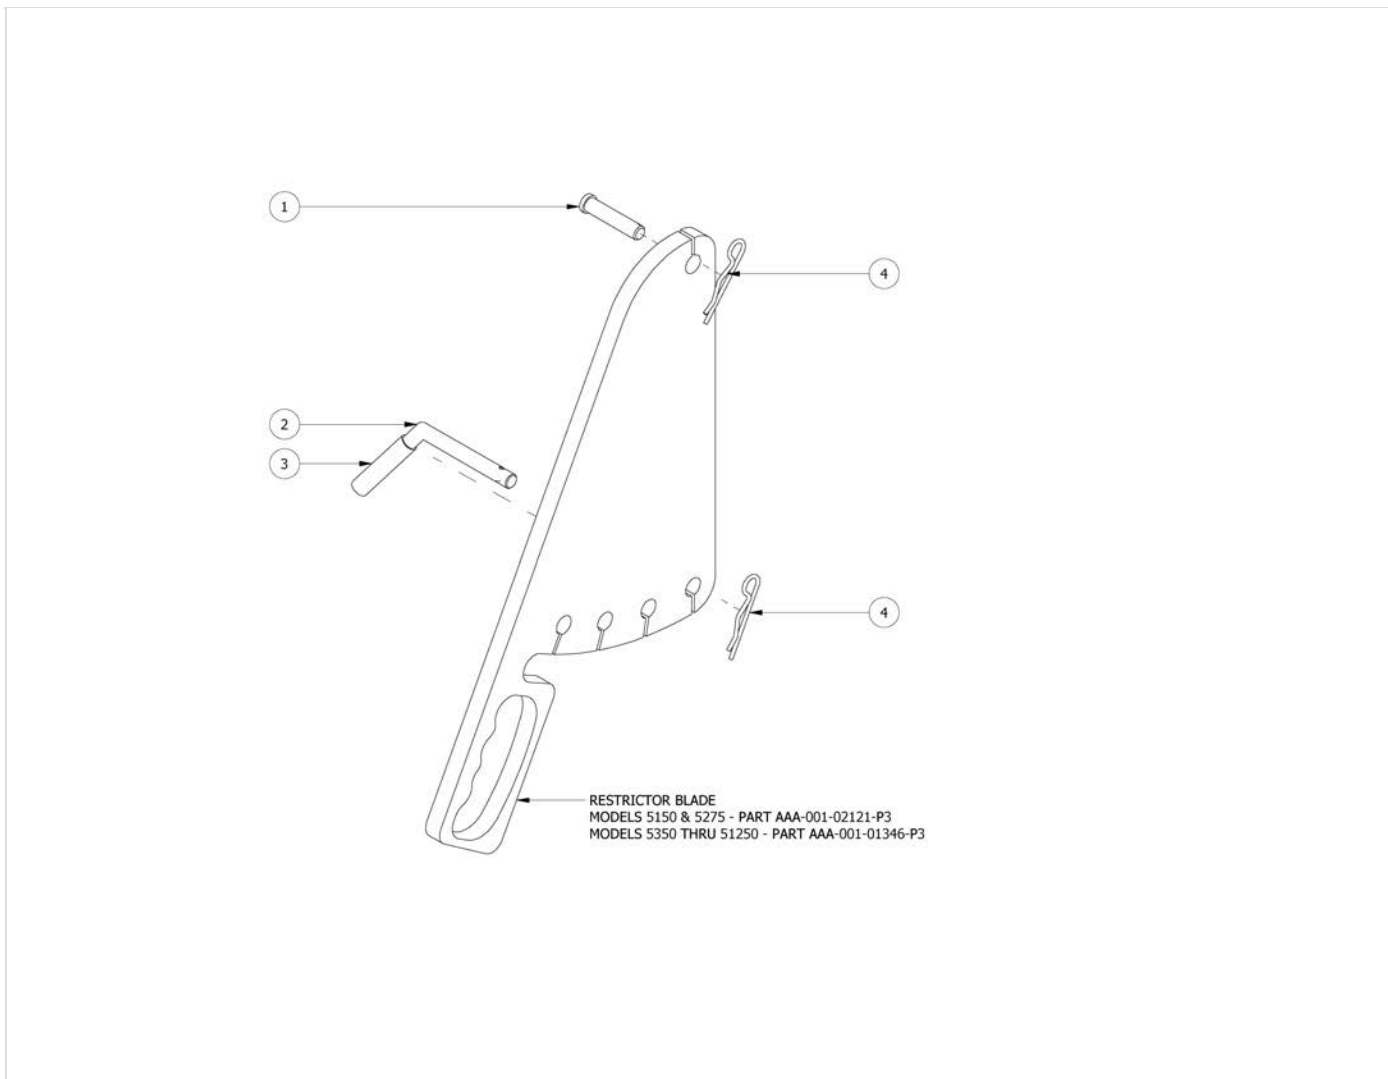

Pos	SKU	Description	Qty	Remark
1	AAB-001-00017	PIN PIVOT 1/2 X 2	1	
2	AAB-001-00020	PIN BENT ADJUSTMENT 1/2 X 3-5/8 FOR RB	1	
3	AAB-015-40009	GRIP ADJUSTMENT PIN VINYL 1/2 X 2-1/2	1	
4	AAB-001-00019	PIN HTCH CLIP 1/8 X 2-9/16	2	
5	AAA-001-01346-P3	RB 5000 SERIES (PAINTED)	1	MODEL: 5350 THRU 51250HD
5	AAA-001-02121-P3	RB (5150/5275) (PAINTED)	1	MODEL: 5150, 5275
6	AAA-001-02835	RESTRICTOR BLADE KIT (5150/5275)	1	NOT PICTURED