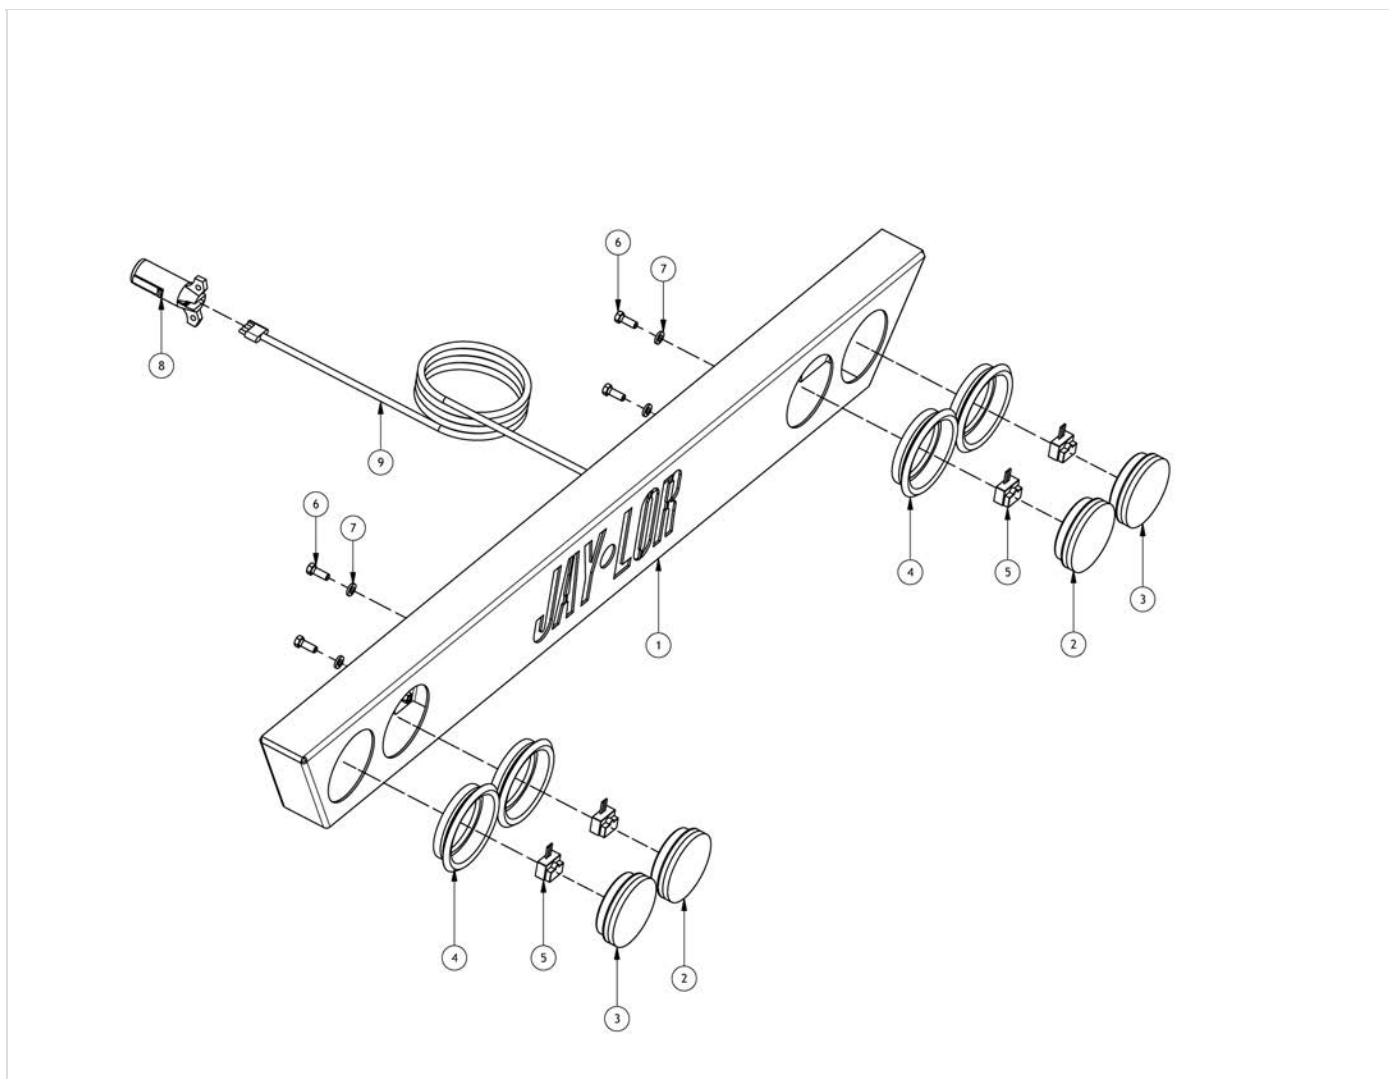

Pos	SKU	Description	Qty	Remark
1	AAA-018-00037-P3	LIGHTBAR RETRO PAINTED	1	
2	AAB-018-00131	4" SEALED STOP/TAIL/MARKER LAMP (GLOLIGHT)	2	
3	AAB-018-00132	4" SEALED PARKING/TURN SIGNAL (GLOLIGHT)	2	
4	AAB-018-00147	4" SIGNAL/BRAKE LIGHT GROMMET(GROTE 91740)	4	
5	AAB-018-00148	4" SIGNAL/BRAKE LIGHT PIGTAIL (66811)	4	
6	AAB-015-10056	BOLT HEX 3/8 X 1 UNC GRD 2	4	
7	AAB-015-30017	WSHR LOCK 3/8	4	
8	AAB-018-00002	PLUG ADPT RETRO 7-RND FOR LIGHT PACKAGES	1	
9	AAB-018-00146	30 FT 14/4 TRAILER CABLE W/ TRAILER 4 PRONG PLUG	1