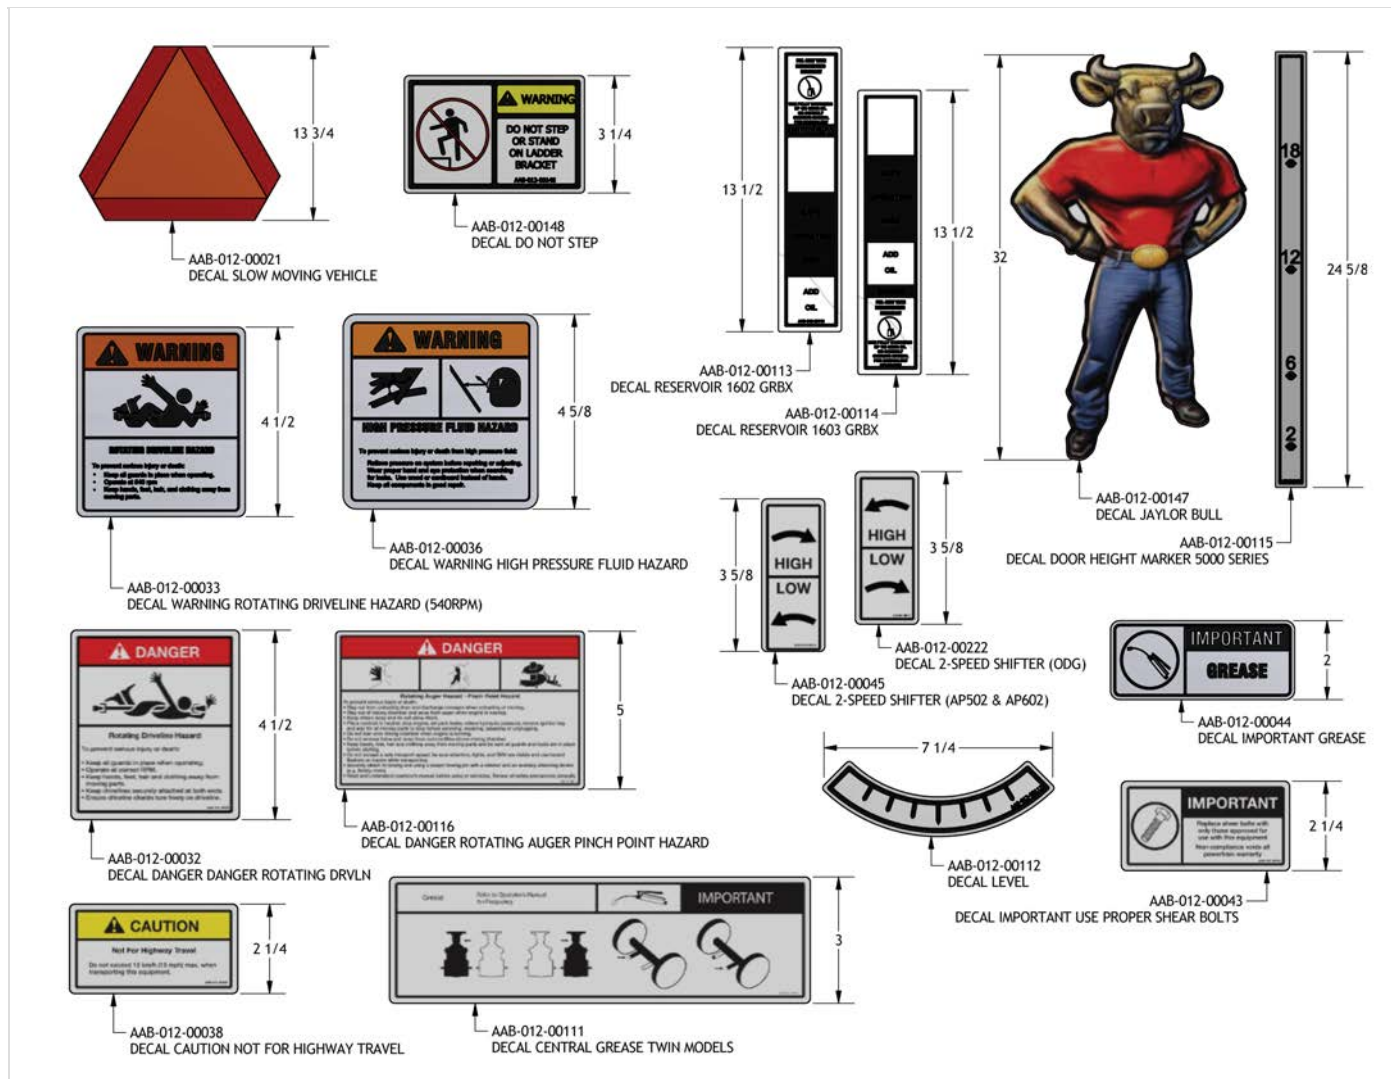

Pos	SKU	Description	Qty	Remark
1	AAB-012-00021	DECAL SLOW MOVING VEHICLE	1	
2	AAB-012-00148	DECAL DO NOT STEP	1	
3	AAB-012-00113	DECAL RESERVOIR 1602 GRBX	1	
4	AAB-012-00114	DECAL RESERVOIR 1603 GRBX	1	
5	AAB-012-00147	DECAL JAYLOR BULL	1	
6	AAB-012-00033	DECAL WARNING ROTATING DRVLN HAZARD 540 RPM	1	
7	AAB-012-00036	DECAL WARNING HIGH PRESSURE FLUID HAZARD	1	
8	AAB-012-00045	DECAL 2-SPD SHIFTER	1	
9	AAB-012-00222	DECAL ODG 2-SPEED SHIFTER	1	
10	AAB-012-00115	DECAL DOOR HEIGHT MARKER 5000 SERIES	1	
11	AAB-012-00044	DECAL IMPORTANT GREASE	1	
12	AAB-012-00032	DECAL DANGER ROTATING DRVLN	1	
13	AAB-012-00116	DECAL DANGER ROTATING AUGER PINCH POINT HAZARD	1	
14	AAB-012-00112	DECAL LEVEL	1	
15	AAB-012-00043	DECAL IMPORTANT USE PROPER SHEAR BOLTS	1	
16	AAB-012-00038	DECAL CAUTION NOT FOR HIGHWAY TRAVEL	1