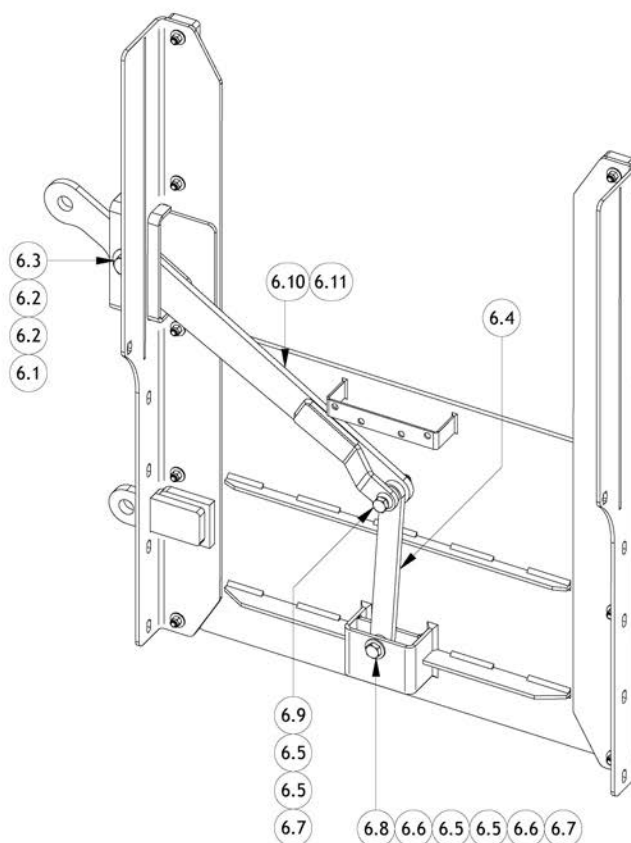

5150 & 5275 C-SIDE DOOR V2

Pos	SKU	Description	Qty	Remark
6.1	AAB-015-20016	NUT HEX LOCK NYLON 3/4 UNC GRD 8	1	
6.2	AAB-015-30015	WSHR FLAT 3/4 USS	2	
6.3	AAB-015-10079	BOLT HEX 3/4 X 3 UNC GRD 5	1	
6.4	AAA-001-02977-P3	DOOR LINKAGE W/BUSHINGS PAINTED (5150/5275)	1	
6.5	AAB-015-30034	WSHR NYLON 1/2ID X 1-1/4OD X 1/8T	4	
6.6	AAB-015-30013	WSHR FLAT 1/2 USS	2	
6.7	AAB-015-20019	NUT NYLON LOCK 1/2 UNC GRD 5	2	
6.8	AAB-015-10088	BOLT HEX 1/2 X 2-1/2 UNC GRD 5	1	
6.9	AAB-015-10085	BOLT HEX 1/2 X 3 UNC GRD 5	1	
6.10	AAA-001-02972-P3	DOOR ARM W/ BUSHINGS PAINTED (FRT LTH OR REAR RTH) (5150/5275)	1	
6.11	AAA-001-02971-P3	DOOR ARM W/ BUSHINGS PAINTED (FRT RTH OR REAR LTH) (5150/5275)	1	
6.12	AAA-001-02108-P3	DOOR ARM FRT LTH & REAR RTH (5275) (BLACK)	1	
6.13	AAB-015-10133	BOLT HEX 1/2-13 X 2-1/4 GRD 5	2	
6.14	AAA-001-02101-P3	DOOR ARM FRT RTH & REAR LTH (5275) (BLACK)	1