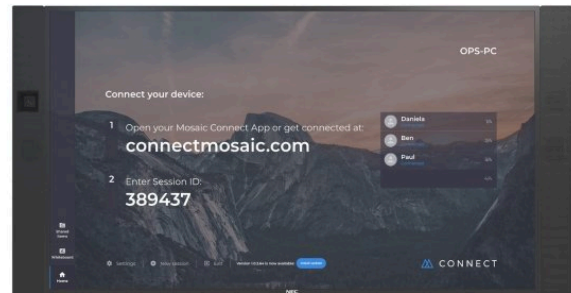

NEC 75" InfinityBoard® 2.0 LCD 75" All-in-One Collaboration Solution

Datasheet

Your meeting room companion

NEC's InfinityBoard is a powerful and scalable workspace that is designed to fit any meeting scenario. Brainstorming, reviewing, video conferencing or collaborating, whatever the objectives of your meeting, the InfinityBoard is the modular solution that's here to help create your ideal meeting space.

Designed to 'just work', the InfinityBoard supports any scenario - from multiple presenters to large groups with remote participation. In virtual workspaces, collaboration lifts to a new level and interactive meetings boost group work efficiency.

The InfinityBoard comes with an ultra-high definition InGlass™ touch display and two passive pens. Its design also includes an ultra-wide angle Huddly video conferencing camera and high-end conference speakers. The combination of an open platform and Windows 10 Professional allows to tailor the solution according to the customers' requirements without restriction to any particular software, video conferencing app or infrastructure. Uniting all this, the InfinityBoard facilitates smart collaboration in modern meeting spaces.

Benefits

Natural writing experience - it's like working on paper! Whether using finger or pen, the InGlass™ touch technology provides seamless interactive touch performance including Windows Ink and palm rejection.

Simplify video conferencing - get started with an integrated, ultra-wide-angle camera and high-class conference speakers for perfect audio clarity.

Future-proof PC option and reduced footprint - the integrated Slot-In PC using the integrated OPS option slot future-proofs your investment whilst reducing the product footprint and installation efforts.

Share without barriers - with Mosaic Connect multiple presenters can wirelessly present content from any device.

Custom fit to your application needs - Windows 10 Professional makes this a flexible solution that supports your staff by offering a familiar user-interface.