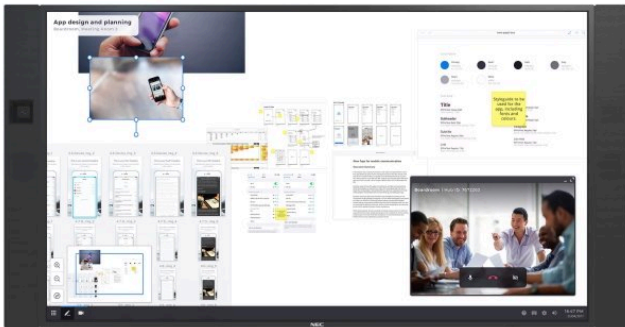

#### Your meeting room companion

NEC's InfinityBoard is a powerful and scalable workspace that is designed to fit any meeting scenario. Brainstorming, reviewing, video conferencing or collaborating, whatever the objectives of your meeting, the InfinityBoard is the modular solution that's here to help create your ideal meeting space.

Designed to 'just work', the InfinityBoard supports any scenario - from multiple presenters to large groups with remote participation. In virtual workspaces, collaboration lifts to a new level and interactive meetings boost group work efficiency.

The InfinityBoard comes with an ultra-high definition InGlass™ touch display and two passive pens. Its design also includes an ultra-wide angle Huddly video conferencing camera and high-end conference speakers. The combination of an open platform and Windows 10 Professional allows to tailor the solution according to the customers' requirements without restriction to any particular software, video conferencing app or infrastructure. Uniting all this, the InfinityBoard facilitates smart collaboration in modern meeting spaces.