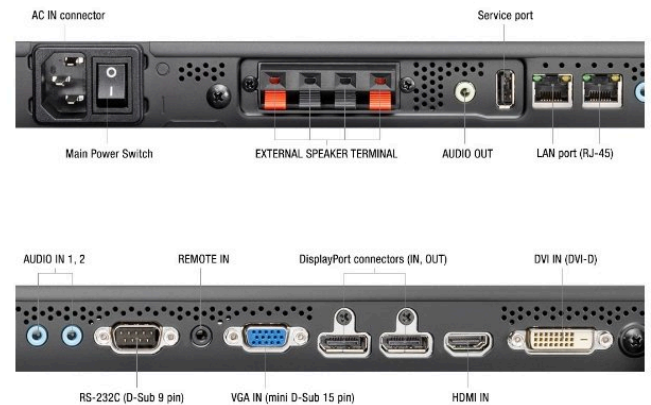

NEC MultiSync® X555UNS LCD 55" Video Wall Display

Datasheet

Video walls from NEC: get the WOW factor!

NEC's video wall solutions ensure the big impressions you desire. Effortless readability with precise colour reproduction and high contrast ratios will catch attention. An advanced set of intelligent features make the displays easy to install and operate, and drastically reduced maintenance times are supported.

MultiSync® X555UNS is the perfect choice for flexible video walls in corporate applications, retail environments, quick service restaurants and all other public spaces. Get the attention you desire! With the WOW factor from NEC!

Frame Comp - supports a seamless appearance and shows the content without any interruption, creating one stunning image by synchronising the content across the wall.

Reliable colour reproduction - due to 10-bit colour performance, extreme viewing angles and hardware calibratable LUT, viewers benefit from consistently accurate image rendering.

Open Modular Intelligence

OPS Slot	Slot Technology: Open pluggable specification (NEC / Intel OPS standard)
Inrush Current [A]	max. 10
Power Consumption [W]	max. 61
Voltage / Current [V/A]	16/4

Interface Extension Slot