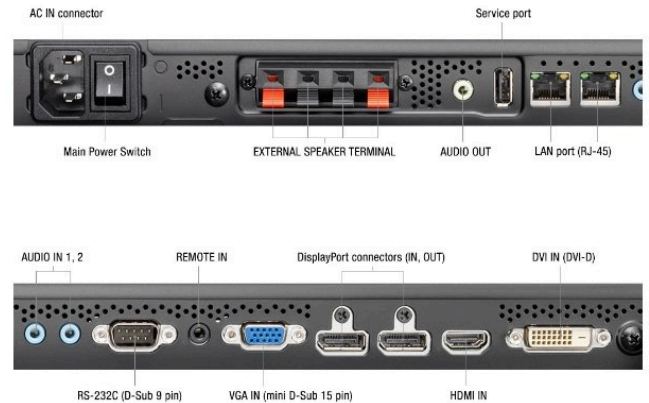

## NEC MultiSync® UN551S LCD 55" Video Wall Display

### Walls of Desire

Attract and engage your audience; the new 55" UN551S shapes emotion and desire with NEC's most compelling video wall experience to date.

The new frameless design forms an entirely flat seamless digital canvas allowing a completely homogeneous image across multiple unified screens. The huge digital surface creates an unhindered viewing experience for your audience with a minimal image interruption of just 0.9mm per screen. The S-IPS panel provides superior picture quality and excellent colour reproduction in both landscape and portrait orientation ensuring perfect visibility even at extreme viewing angles which constantly change as the viewer passes by. At a high brightness level of 700 cd/m<sup>2</sup> your message will be well received with effortless readability even in the brightest ambient light conditions. An advanced set of intelligent features make the displays easy to install and operate and supports significantly reduced maintenance requirements.

## Connectivity

Input Video Analogue	1 x D-sub 15 pin
Input Video Digital	1 x DisplayPort (with HDCP); 1 x DVI-D (with HDCP); 1 x HDMI (with HDCP); 1 x Interface Extension Slot; 1 x OPS Slot
Input Audio Analogue	2 x 3,5 mm jack
Input Audio Digital	1 x DisplayPort; 1 x HDMI
Input Control	LAN 100Mbit; remote control wire (3,5mm jack); RS232
Output Video Digital	1 x DisplayPort out (loop through: DisplayPort, DVI-D, HDMI, Interface Extension Slot, OPS)
Output Audio Analogue	3,5mm jack
Output Control	LAN 100Mbit
Remote Control	LAN with SNMP; Remote Control IR (internal/external (optional) sensor); RS-232C (9-pin D-sub) Input

## Mechanical

Dimensions (W x H x D) [mm]	Without stand: 1,211 x 682 x 99
Weight [kg]	Without stand: 27
Bezel Width [mm]	0.9 bottom/right; 0.9 top/left; 1.8
VESA Mounting [mm]	4 holes; 400 x 400 (FDMI); M6
Ingress Protection	IP40 (front); IP20 (back)