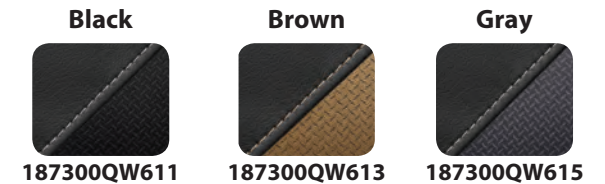

☆ = Best Seller

KEY

- Add letter for fabric type and color code:
"V" for Vinyl, "K" for Cloth, "F" for Tuff Cloth.....189800**K**
- Then add "A" for arms or "N" for no arms.....189800**KA**
- Then color code from table shown below.....189800**KA25**

Legacy[®] SERIES

	High Back	Mid Back
SILVER	☆188900**	188891**
SILVER Two Tone	☆188121**	188193**
LO	188409**	188598**
LO Two Tone	188321**	188591**
HD	188906**	188896**
HD Two Tone	188122**	188194**

☆ = Best Seller

KEY

- Add letter for fabric type and color code:
"K" for Cloth, "F" for Tuff Cloth, "M" for DuraLeather™,
"Q" for DuraLeather™/SyncPLUS.....188900**M**
- Then add "W" for arms or "N" for no arms.....188900**MW**
- Then color code from table shown below.....188900**MW61**

Pinnacle

PINNACLE COVERING MATERIALS

DuraLeather™

DuraLeather™/Pinnacle Cloth™

NEW! Tuff Cloth Colors

Legacy/Pinnacle Feature

"H" for Heater - All Legacy models 188900**MWH61**
 "H" for Heater- Pinnacle 187300**MWH661**