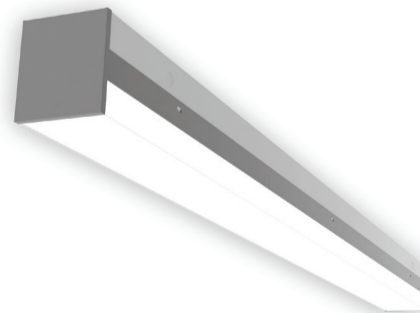

LED LINEAR PENDANT CHANNEL 2.2" X 2.80" DIRECT AND INDIRECT

ITEM NO.	DESCRIPTION
CLLLBF48LU18WD27WDMV30KSAHC705WH	2.2"W X 2.8"H X 48.43"L / LED Direct/Indirect Pend / Up 18W, Dn 27W, 4500L Total / 0-10V Dim / 3000K / Satin Aluminum / 5FT Cable Kit
CLLLBF96LU36WD54WDMV30KSAHC705WH	2.2"W X 2.8"H X 96.42"L / LED Direct/Indirect Pend / Up 36W, Dn 54W, 9000L Total / 0-10V Dim / 3000K / Satin Aluminum / 5FT Cable Kit
CLLLBF144LU54WD81WDMV30KSAHC705WH	144"L x 2.2"W x 2.8"H / LED Direct/Indirect Pend / Up 54W, Dn 81W, 13500L Total / 0-10V Dim / 3000K / Satin Aluminum / 5FT Cable Kit
CLLLBF192LU72WD108WDMV30KSAHC705WH	192"L x 2.2"W x 2.8"H / LED Direct/Indirect Pend / Up 72W, Dn 108W, 18000L Total / 0-10V Dim / 3000K / Satin Aluminum / 5FT Cable Kit