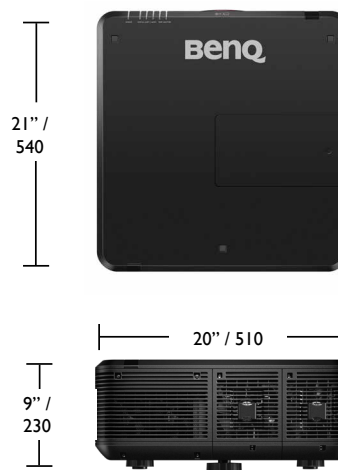

Screen Size						5JJAM37.031				5JJAM37.041				5JJAM37.061			
Diagonal						Long Zoom 1 Lens				Long zoom 2 Lens				Ultra Wide zoom Lens			
Width						Wide		Tele		Wide		Tele		Wide		Tele	
Height(B)						Wide		Tele		Wide		Tele		Wide		Tele	
(inch)	(m)	(inch)	(m)	(inch)	(m)	(inch)	(m)	(inch)	(m)	(inch)	(m)	(inch)	(m)	(inch)	(m)	(inch)	(m)
40	1.02	34	0.86	21	0.54	118.7	3.01	181.0	4.60	173.9	4.42	277.7	7.05	24.5	0.62	31.1	0.79
50	1.27	42	1.08	26	0.67	149.7	3.80	227.6	5.78	220.2	5.59	350.0	8.89	31.1	0.79	39.2	1.00
60	1.52	51	1.29	32	0.81	180.7	4.59	274.1	6.96	266.6	6.77	422.3	10.73	37.6	0.96	47.4	1.20
80	2.03	68	1.72	42	1.08	242.7	6.16	367.3	9.33	359.4	9.13	567.0	14.40	50.8	1.29	63.8	1.62
100	2.54	85	2.15	53	1.35	304.3	7.73	460.4	11.70	452.1	11.48	711.6	18.07	63.9	1.62	80.2	2.04
120	3.05	102	2.58	64	1.62	366.7	9.31	553.6	14.06	544.9	13.84	856.2	21.75	77.1	1.96	96.6	2.45
150	3.81	127	3.23	79	2.02	459.4	11.67	693.3	17.61	684.0	17.37	1073.1	27.26	96.8	2.46	121.1	3.08
180	4.57	153	3.88	95	2.42	552.4	14.03	833.0	21.16	823.1	20.91	1290.1	32.77	116.5	2.96	145.7	3.70
200	5.08	170	4.31	106	2.69	614.7	15.6	926.4	23.53	915.9	23.26	1434.7	36.44	129.7	3.29	162.1	4.12
300	7.62	254	6.46	159	4.04	924.0	23.47	1392.1	35.36	1379.6	35.04	2157.8	54.81	195.4	4.96	244.0	6.20
400	10.16	339	8.62	212	5.38	1233.9	31.34	1857.9	47.19	1843.3	46.82	2880.9	73.18	261.2	6.63	325.9	8.28
500	12.70	424	10.77	265	6.73	1543.7	39.21	2323.6	59.02	2307.1	58.60	3604.0	91.54	326.9	8.30	407.7	10.36

R & B COMPUTER SYSTEMS LTD.

力衡電腦系統有限公司

2749 3325

www.rnb.com.hk
rnb@rnb.com.hk

Unit 1009, Global Gateway Tower, 63 Wing Hong Street, Cheung Sha Wan, Kln., HK
香港九龍長沙灣永康街 63 號 Global Gateway Tower 1009 室

Ceiling Mount Chart

Dimensions

Units: inch / mm

Because it matters