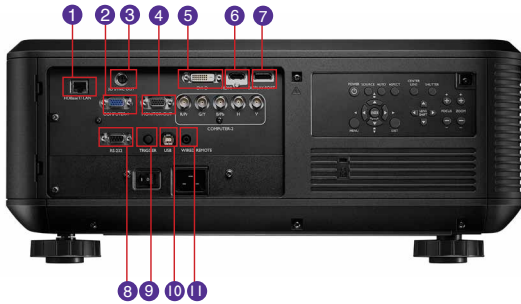

Input and Output Terminals

1 HDBaseT/ LAN	7 DisplayPort
2 Computer 1 in (D-sub 15pin)	8 RS232 (DB-9pin)
3 3D Sync Out	9 12V Trigger
4 Monitor out (D-sub 15pin)	10 USB (Type B)
5 DVI-D in	11 Wired Remote
6 HDMI	12 Computer 2 in (5BNC, R/G/B/H/V)

Specifications

Projection System	DLP®
Native Resolution	WUXGA (1920X1200)
Brightness	7,000 ANSI lumens
Contrast Ratio	2,800:1 (Dual Lamp and Standard Lens)
Display Color	1.07 Billion Colors
Aspect Ratio	Native 16:10 (5 aspect ratio selectable)
Image Size Diagonal	80~500"
Lamp Type	350W x 2
Lamp Life	2,000/2,500 hours
Keystone Adjustment	1D, Vertical ± 30 degrees
Resolution Support	NTSC, PAL, SECAM
Horizontal Frequency	15K~91kHz
Vertical Scan Rate	48Hz~120Hz
Compatibility	HDTV Compatibility: 480i, 480p, 576i, 567p, 720p, 1080i, 1080p
Interface	Computer 1 in (D-sub 15pin) x 1 Computer 2 in (5BNC, R/G/B/H/V) x 1 Monitor out (D-sub 15pin) x 1 HDMI (1.4a) x 1 (Compatible with HDCP) DVI-D in x 1 (Compatible with HDCP) LAN (RJ45) x 1 (LAN Control) USB (Type B) x 1 (Download) HDBaseT x 1 (Share with RJ45) DisplayPort x 1 12V Trigger x 1 RS232 (DB-9pin) x 1 Wired Remote x 1 IR Receiver x 2 (Front+Rear)
Dimensions (WxHxD)	20" x 9" x 21" / 510 x 230 x 540 mm
Weight	46.2 lbs / 21 kgs (Without lens)
Power Supply	AC 100 to 240 V, 50/60 Hz
Stand-by Power Consumption	<0.5W (Only Power button on remote and keypad can work)
Acoustic Noise (Typ./Eco.)	41/36 db
Operating Temperature	5~40° C
Accessories (Standard)	Remote Control w/ Battery, Power Cord, User Manual CD, Quick Start Guide, Warranty Card, VGA(D-sub 15pin) Cable, Lens cover, 2 Color Wheels
Accessories (Optional)	Spare Lamp Kit P/N: 5J.JC705.001 Ceiling Mount P/N: 5J.JCY10.001 Remote Control P/N: 5J.JC706.001 Optional Lens: (see reference chart)
UPC Code / P/N	8400460-3107-7 / 9H.JCY77.26E
Limited Warranty	3 years warranty, 1 year/2000 hours lamp life

*Lamp life results will vary depending on environmental conditions and usage. Actual product's features and specifications are subject to change without notice.

BenQ Lens	P/N	Zoom Ratio	Throw Ratio	Lens Shift (Powered)	Marketing Model
STD Lens	5JJAM37.001	1.3:1	1.73~2.27	0-50% Vertical; +-10% Horizontal	PZL-001
Wide Fix	5JJAM37.011	Fixed	0.76	NA	PFL-011
Wide Zoom	5JJAM37.021	1.41:1	1.25~1.79	0-50% Vertical; +-10% Horizontal	PZL-021
Long Zoom 1	5JJAM37.031	1.5:1	3.58~5.38	0-50% Vertical; +-10% Horizontal	PZL-031
Long Zoom 2	5JJAM37.041	1.55:1	5.31~8.26	0-50% Vertical; +-10% Horizontal	PZL-041
Semi Long Zoom	5JJAM37.051	1.65:1	2.22~3.67	0-50% Vertical; +-10% Horizontal	PZL-051
Ultra Wide Zoom	5JJAM37.061	1.25:1	0.75~0.93	0-45% Vertical; +-10% Horizontal	PZL-061