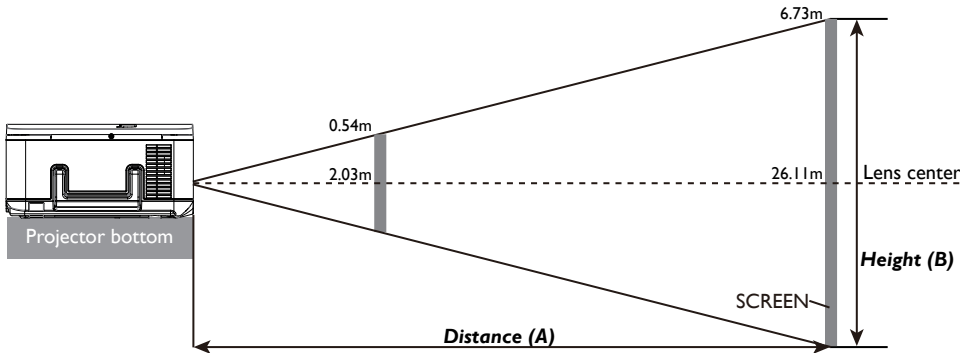

Screen Size						5JJAM37.031				5JJAM37.041				5JJAM37.061			
Diagonal						Long Zoom 1 Lens				Long zoom 2 Lens				Ultra Wide zoom Lens			
Width						Wide		Tele		Wide		Tele		Wide		Tele	
Height(B)						Wide		Tele		Wide		Tele		Wide		Tele	
(inch)	(m)	(inch)	(m)	(inch)	(m)	(inch)	(m)	(inch)	(m)	(inch)	(m)	(inch)	(m)	(inch)	(m)	(inch)	(m)
40	1.02	34	0.86	21	0.54	118.7	3.01	181.0	4.60	173.9	4.42	277.7	7.05	24.5	0.62	31.1	0.79
50	1.27	42	1.08	26	0.67	149.7	3.80	227.6	5.78	220.2	5.59	350.0	8.89	31.1	0.79	39.2	1.00
60	1.52	51	1.29	32	0.81	180.7	4.59	274.1	6.96	266.6	6.77	422.3	10.73	37.6	0.96	47.4	1.20
80	2.03	68	1.72	42	1.08	242.7	6.16	367.3	9.33	359.4	9.13	567.0	14.40	50.8	1.29	63.8	1.62
100	2.54	85	2.15	53	1.35	304.3	7.73	460.4	11.70	452.1	11.48	711.6	18.07	63.9	1.62	80.2	2.04
120	3.05	102	2.58	64	1.62	366.7	9.31	553.6	14.06	544.9	13.84	856.2	21.75	77.1	1.96	96.6	2.45
150	3.81	127	3.23	79	2.02	459.4	11.67	693.3	17.61	684.0	17.37	1073.1	27.26	96.8	2.46	121.1	3.08
180	4.57	153	3.88	95	2.42	552.4	14.03	833.0	21.16	823.1	20.91	1290.1	32.77	116.5	2.96	145.7	3.70
200	5.08	170	4.31	106	2.69	614.7	15.6	926.4	23.53	915.9	23.26	1434.7	36.44	129.7	3.29	162.1	4.12
300	7.62	254	6.46	159	4.04	924.0	23.47	1392.1	35.36	1379.6	35.04	2157.8	54.81	195.4	4.96	244.0	6.20
400	10.16	339	8.62	212	5.38	1233.9	31.34	1857.9	47.19	1843.3	46.82	2880.9	73.18	261.2	6.63	325.9	8.28
500	12.70	424	10.77	265	6.73	1543.7	39.21	2323.6	59.02	2307.1	58.60	3604.0	91.54	326.9	8.30	407.7	10.36