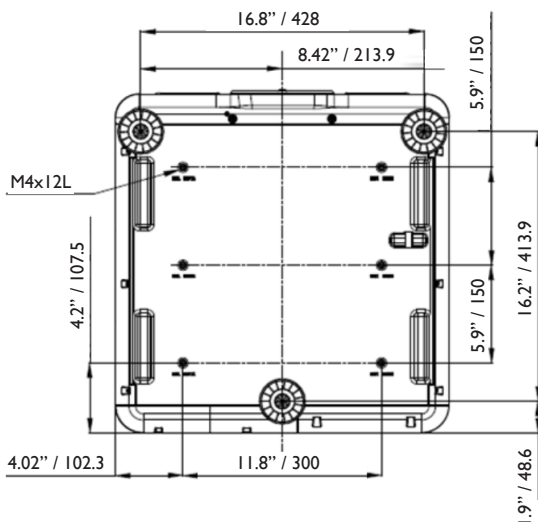

Screen Size						5JJAM37.031				5JJAM37.041				5JJAM37.061			
Diagonal						Long Zoom 1 Lens				Long zoom 2 Lens				Ultra Wide zoom Lens			
Width						Wide		Tele		Wide		Tele		Wide		Tele	
Height(B)						Wide		Tele		Wide		Tele		Wide		Tele	
(inch)	(m)	(inch)	(m)	(inch)	(m)	(inch)	(m)	(inch)	(m)	(inch)	(m)	(inch)	(m)	(inch)	(m)	(inch)	(m)
40	1.02	34	0.86	21	0.54	118.7	3.01	181.0	4.60	173.9	4.42	277.7	7.05	24.5	0.62	31.1	0.79
50	1.27	42	1.08	26	0.67	149.7	3.80	227.6	5.78	220.2	5.59	350.0	8.89	31.1	0.79	39.2	1.00
60	1.52	51	1.29	32	0.81	180.7	4.59	274.1	6.96	266.6	6.77	422.3	10.73	37.6	0.96	47.4	1.20
80	2.03	68	1.72	42	1.08	242.7	6.16	367.3	9.33	359.4	9.13	567.0	14.40	50.8	1.29	63.8	1.62
100	2.54	85	2.15	53	1.35	304.3	7.73	460.4	11.70	452.1	11.48	711.6	18.07	63.9	1.62	80.2	2.04
120	3.05	102	2.58	64	1.62	366.7	9.31	553.6	14.06	544.9	13.84	856.2	21.75	77.1	1.96	96.6	2.45
150	3.81	127	3.23	79	2.02	459.4	11.67	693.3	17.61	684.0	17.37	1073.1	27.26	96.8	2.46	121.1	3.08
180	4.57	153	3.88	95	2.42	552.4	14.03	833.0	21.16	823.1	20.91	1290.1	32.77	116.5	2.96	145.7	3.70
200	5.08	170	4.31	106	2.69	614.7	15.6	926.4	23.53	915.9	23.26	1434.7	36.44	129.7	3.29	162.1	4.12
300	7.62	254	6.46	159	4.04	924.0	23.47	1392.1	35.36	1379.6	35.04	2157.8	54.81	195.4	4.96	244.0	6.20
400	10.16	339	8.62	212	5.38	1233.9	31.34	1857.9	47.19	1843.3	46.82	2880.9	73.18	261.2	6.63	325.9	8.28
500	12.70	424	10.77	265	6.73	1543.7	39.21	2323.6	59.02	2307.1	58.60	3604.0	91.54	326.9	8.30	407.7	10.36

R & B COMPUTER SYSTEMS LTD.

力衡電腦系統有限公司

2749 3325

www.rnb.com.hk
rnb@rnb.com.hk

Unit 1009, Global Gateway Tower, 63 Wing Hong Street, Cheung Sha Wan, Kln., HK
香港九龍長沙灣永康街 63 號 Global Gateway Tower 1009 室

Ceiling Mount Chart

Dimensions

Units: inch / mm

Because it matters