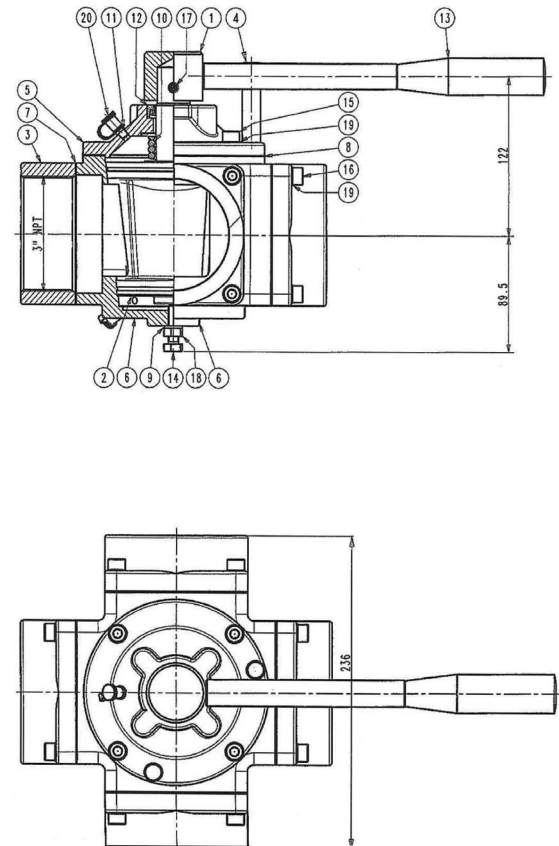

2" JUROP 4-WAY VALVE

#	PART NUMBER	DESCRIPTION
1	1605500000	Handle
2	1608500000	Valve Cock
3	1623100000	Valve Cap (PN/PNR 72-82)
4	1627500600	Valve Body
5	1680700200	Gasket (PN/R/PNR/DL)
6	1691000000	Spring
7	4022200030	Seal Ring (41 x 27 x 10)
8	4026107108	Bolt (8 x 20mm)
9	4026350909	Washer (8mm)
10	4026356004	Washer (8mm)

3" JUROP 4-WAY VALVE

#	PART NUMBER	DESCRIPTION
1	1505000100	Handle
2	1608500600	Valve Cock
3	1610502500	3" NPT Flange
4	1622002300	Handle Pin
5	1623500200	Valve Cap
6	1627501000	Valve Body
7	1680702100	Flange Gasket
8	1680702300	Gasket
9	1685100800	Washer (8mm)
10	1691000200	Spring
11	4022100100	Grease Zert
12	4022200030	Seal Ring (41 x 27 x 10)
13	4025505008	Handle Grip
14	4026102808	Bolt (8 x 30mm)
15	4026120403	Bolt (8 x 20mm)
16	4026120406	Bolt (8 x 30mm)
17	4026136005	Bolt (8 x 12mm)
18	4026308005	Nut (8mm)
19	4026350909	Washer (8mm)
20	4029602700	Cap Cover

Jurop
NORTH AMERICA

4" JUROP 4-WAY VALVE

#	PART NUMBER	DESCRIPTION
1	1505000100	Handle
2	1608502700	Valve Cock
3	1610503000	4" NPT Flange
4	1622002300	Handle Pin
5	1623501000	Valve Cap
6	1627505700	Valve Body
7	1680609100	Flange Gasket
8	1680708100	Gasket
9	1585100100	Washer (10mm)
10	1691000200	Spring
11	4022100100	Grease Zert
12	4022200030	Seal Ring (41 x 27 x 10)
13	4023200014	1/2" Ball
14	4025505008	Handle Grip
15	4026102909	Bolt (10 x 35mm)
16	4026120405	Bolt (8 x 25mm)
17	4026120406	Bolt (8 x 30mm)
18	4026136005	Bolt (8 x 12mm)
19	4026308006	Nut (10mm)
20	4026350909	Washer (8mm)
21	4029602700	Cap Cover