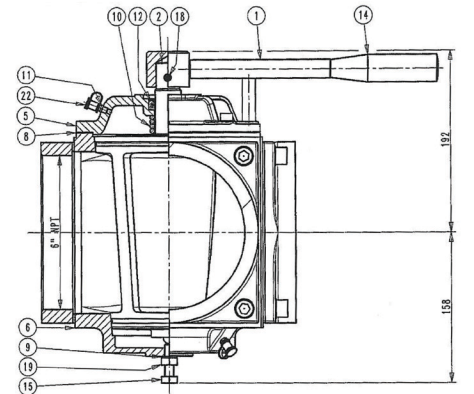

Jurop
NORTH AMERICA

4" JUROP 4-WAY VALVE

#	PART NUMBER	DESCRIPTION
1	1505000100	Handle
2	1608502700	Valve Cock
3	1610503000	4" NPT Flange
4	1622002300	Handle Pin
5	1623501000	Valve Cap
6	1627505700	Valve Body
7	1680609100	Flange Gasket
8	1680708100	Gasket
9	1585100100	Washer (10mm)
10	1691000200	Spring
11	4022100100	Grease Zert
12	4022200030	Seal Ring (41 x 27 x 10)
13	4023200014	1/2" Ball
14	4025505008	Handle Grip
15	4026102909	Bolt (10 x 35mm)
16	4026120405	Bolt (8 x 25mm)
17	4026120406	Bolt (8 x 30mm)
18	4026136005	Bolt (8 x 12mm)
19	4026308006	Nut (10mm)
20	4026350909	Washer (8mm)
21	4029602700	Cap Cover

6" JUROP 4-WAY VALVE

#	PART NUMBER	DESCRIPTION
1	1505000100	Handle
2	1608502400	Valve Cock
3	1610503100	6" NPT Flange
4	1622002300	Handle Pin
5	1623500800	Valve Cap
6	1627504500	Valve Body
7	1680609600	Flange Gasket
8	1680708000	Gasket
9	1685100100	Washer (10mm)
10	1691000200	Spring
11	4022100100	Grease Zert
12	4022200030	Seal Ring (41 x 27 x 10)
13	4023200014	1/2" Ball
14	4025505008	Handle Grip
15	4026102909	Bolt (10 x 35mm)
16	4026120405	Bolt (8 x 25mm)
17	4026120609	Bolt (12 x 30mm)
18	4026136005	Bolt (8 x 12mm)
19	4026308006	Nut (10mm)
20	4026350909	Washer (8mm)
21	4026350911	Washer (12mm)
22	4029602700	Cap Cover

8" JUROP 4-WAY VALVE

#	PART NUMBER	DESCRIPTION
1	1505000100	Handle
2	1508500200	Valve Cock
3	1622002300	Handle Pin
4	1623500600	Valve Cap
5	1627502800	Valve Body
6	1591002500	Valve Gasket
7	1685100100	Washer (10mm)
8	1591002500	Spring
9	4022100100	Grease Zert
10	4022200009	Seal Ring (47 x 35 x 7)
11	4025505008	Handle Grip
12	4026102909	Bolt (10 x 35mm)
13	4026107111	Bolt (8 x 30mm)
14	4026136005	Bolt (8 x 12mm)
15	4026308006	Nut (10mm)
16	4026350606	Washer (8mm)
17	4029602700	Cap Cover