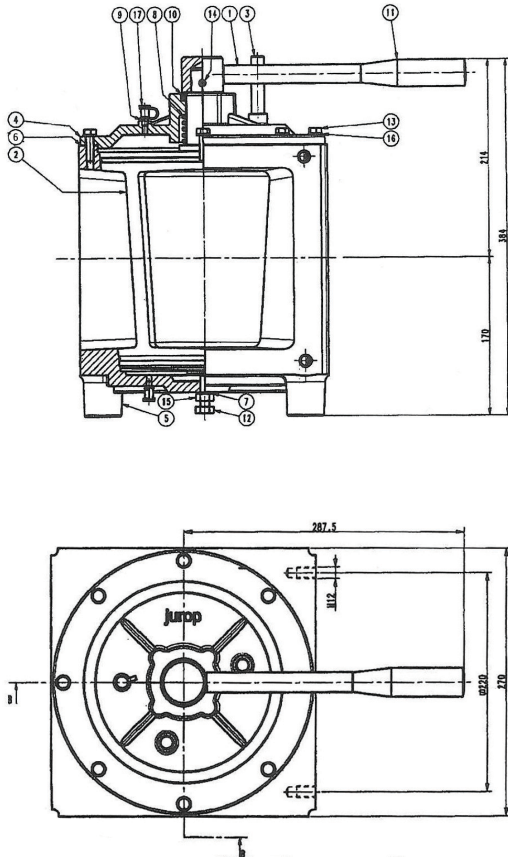

Jurop
NORTH AMERICA

4" JUROP 4-WAY VALVE

#	PART NUMBER	DESCRIPTION
1	1505000100	Handle
2	1608502700	Valve Cock
3	1610503000	4" NPT Flange
4	1622002300	Handle Pin
5	1623501000	Valve Cap
6	1627505700	Valve Body
7	1680609100	Flange Gasket
8	1680708100	Gasket
9	1585100100	Washer (10mm)
10	1691000200	Spring
11	4022100100	Grease Zert
12	4022200030	Seal Ring (41 x 27 x 10)
13	4023200014	1/2" Ball
14	4025505008	Handle Grip
15	4026102909	Bolt (10 x 35mm)
16	4026120405	Bolt (8 x 25mm)
17	4026120406	Bolt (8 x 30mm)
18	4026136005	Bolt (8 x 12mm)
19	4026308006	Nut (10mm)
20	4026350909	Washer (8mm)
21	4029602700	Cap Cover

6" JUROP 4-WAY VALVE

#	PART NUMBER	DESCRIPTION
1	1505000100	Handle
2	1608502400	Valve Cock
3	1610503100	6" NPT Flange
4	1622002300	Handle Pin
5	1623500800	Valve Cap
6	1627504500	Valve Body
7	1680609600	Flange Gasket
8	1680708000	Gasket
9	1685100100	Washer (10mm)
10	1691000200	Spring
11	4022100100	Grease Zert
12	4022200030	Seal Ring (41 x 27 x 10)
13	4023200014	1/2" Ball
14	4025505008	Handle Grip
15	4026102909	Bolt (10 x 35mm)
16	4026120405	Bolt (8 x 25mm)
17	4026120609	Bolt (12 x 30mm)
18	4026136005	Bolt (8 x 12mm)
19	4026308006	Nut (10mm)
20	4026350909	Washer (8mm)
21	4026350911	Washer (12mm)
22	4029602700	Cap Cover

8" JUROP 4-WAY VALVE

#	PART NUMBER	DESCRIPTION
1	1505000100	Handle
2	1508500200	Valve Cock
3	1622002300	Handle Pin
4	1623500600	Valve Cap
5	1627502800	Valve Body
6	1591002500	Valve Gasket
7	1685100100	Washer (10mm)
8	1591002500	Spring
9	4022100100	Grease Zert
10	4022200009	Seal Ring (47 x 35 x 7)
11	4025505008	Handle Grip
12	4026102909	Bolt (10 x 35mm)
13	4026107111	Bolt (8 x 30mm)
14	4026136005	Bolt (8 x 12mm)
15	4026308006	Nut (10mm)
16	4026350606	Washer (8mm)
17	4029602700	Cap Cover