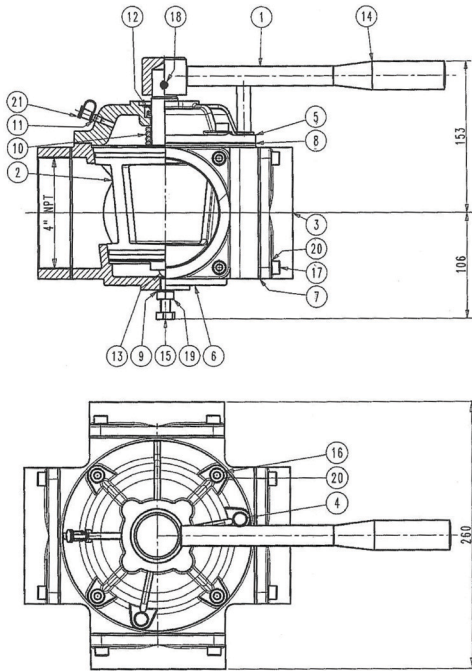

3" JUROP 4-WAY VALVE

#	PART NUMBER	DESCRIPTION
1	1505000100	Handle
2	1608500600	Valve Cock
3	1610502500	3" NPT Flange
4	1622002300	Handle Pin
5	1623500200	Valve Cap
6	1627501000	Valve Body
7	1680702100	Flange Gasket
8	1680702300	Gasket
9	1685100800	Washer (8mm)
10	1691000200	Spring
11	4022100100	Grease Zert
12	4022200030	Seal Ring (41 x 27 x 10)
13	4025505008	Handle Grip
14	4026102808	Bolt (8 x 30mm)
15	4026120403	Bolt (8 x 20mm)
16	4026120406	Bolt (8 x 30mm)
17	4026136005	Bolt (8 x 12mm)
18	4026308005	Nut (8mm)
19	4026350909	Washer (8mm)
20	4029602700	Cap Cover

Jurop
NORTH AMERICA

4" JUROP 4-WAY VALVE

#	PART NUMBER	DESCRIPTION
1	1505000100	Handle
2	1608502700	Valve Cock
3	1610503000	4" NPT Flange
4	1622002300	Handle Pin
5	1623501000	Valve Cap
6	1627505700	Valve Body
7	1680609100	Flange Gasket
8	1680708100	Gasket
9	1585100100	Washer (10mm)
10	1691000200	Spring
11	4022100100	Grease Zert
12	4022200030	Seal Ring (41 x 27 x 10)
13	4023200014	1/2" Ball
14	4025505008	Handle Grip
15	4026102909	Bolt (10 x 35mm)
16	4026120405	Bolt (8 x 25mm)
17	4026120406	Bolt (8 x 30mm)
18	4026136005	Bolt (8 x 12mm)
19	4026308006	Nut (10mm)
20	4026350909	Washer (8mm)
21	4029602700	Cap Cover

6" JUROP 4-WAY VALVE

#	PART NUMBER	DESCRIPTION
1	1505000100	Handle
2	1608502400	Valve Cock
3	1610503100	6" NPT Flange
4	1622002300	Handle Pin
5	1623500800	Valve Cap
6	1627504500	Valve Body
7	1680609600	Flange Gasket
8	1680708000	Gasket
9	1685100100	Washer (10mm)
10	1691000200	Spring
11	4022100100	Grease Zert
12	4022200030	Seal Ring (41 x 27 x 10)
13	4023200014	1/2" Ball
14	4025505008	Handle Grip
15	4026102909	Bolt (10 x 35mm)
16	4026120405	Bolt (8 x 25mm)
17	4026120609	Bolt (12 x 30mm)
18	4026136005	Bolt (8 x 12mm)
19	4026308006	Nut (10mm)
20	4026350909	Washer (8mm)
21	4026350911	Washer (12mm)
22	4029602700	Cap Cover