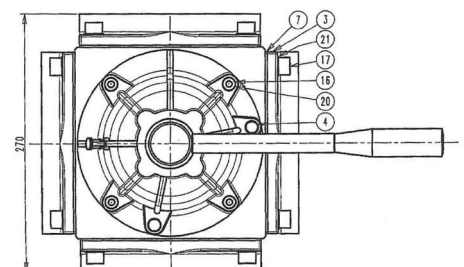

Jurop
NORTH AMERICA

4" JUROP 4-WAY VALVE

#	PART NUMBER	DESCRIPTION
1	1505000100	Handle
2	1608502700	Valve Cock
3	1610503000	4" NPT Flange
4	1622002300	Handle Pin
5	1623501000	Valve Cap
6	1627505700	Valve Body
7	1680609100	Flange Gasket
8	1680708100	Gasket
9	1585100100	Washer (10mm)
10	1691000200	Spring
11	4022100100	Grease Zert
12	4022200030	Seal Ring (41 x 27 x 10)
13	4023200014	1/2" Ball
14	4025505008	Handle Grip
15	4026102909	Bolt (10 x 35mm)
16	4026120405	Bolt (8 x 25mm)
17	4026120406	Bolt (8 x 30mm)
18	4026136005	Bolt (8 x 12mm)
19	4026308006	Nut (10mm)
20	4026350909	Washer (8mm)
21	4029602700	Cap Cover

6" JUROP 4-WAY VALVE

#	PART NUMBER	DESCRIPTION
1	1505000100	Handle
2	1608502400	Valve Cock
3	1610503100	6" NPT Flange
4	1622002300	Handle Pin
5	1623500800	Valve Cap
6	1627504500	Valve Body
7	1680609600	Flange Gasket
8	1680708000	Gasket
9	1685100100	Washer (10mm)
10	1691000200	Spring
11	4022100100	Grease Zert
12	4022200030	Seal Ring (41 x 27 x 10)
13	4023200014	1/2" Ball
14	4025505008	Handle Grip
15	4026102909	Bolt (10 x 35mm)
16	4026120405	Bolt (8 x 25mm)
17	4026120609	Bolt (12 x 30mm)
18	4026136005	Bolt (8 x 12mm)
19	4026308006	Nut (10mm)
20	4026350909	Washer (8mm)
21	4026350911	Washer (12mm)
22	4029602700	Cap Cover

8" JUROP 4-WAY VALVE

#	PART NUMBER	DESCRIPTION
1	1505000100	Handle
2	1508500200	Valve Cock
3	1622002300	Handle Pin
4	1623500600	Valve Cap
5	1627502800	Valve Body
6	1591002500	Valve Gasket
7	1685100100	Washer (10mm)
8	1591002500	Spring
9	4022100100	Grease Zert
10	4022200009	Seal Ring (47 x 35 x 7)
11	4025505008	Handle Grip
12	4026102909	Bolt (10 x 35mm)
13	4026107111	Bolt (8 x 30mm)
14	4026136005	Bolt (8 x 12mm)
15	4026308006	Nut (10mm)
16	4026350606	Washer (8mm)
17	4029602700	Cap Cover