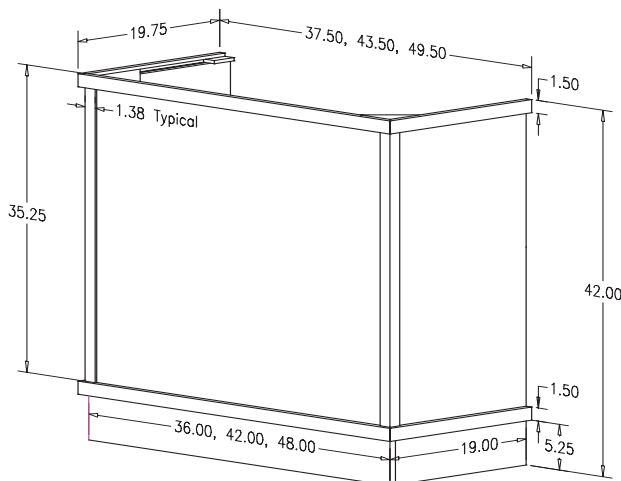

STRAIGHT w/BRACKETS Modern Range Hood

PART #	DESCRIPTION	SPECIES	RETAIL PRICE
36" Wide			
R29SS036SMB1CUF1	36" Straight Shiplap Hood	Cherry	$ 1,374.88
R29SS036SMB1HUF1	36" Straight Shiplap Hood	Hickory	$ 1,295.84
R29SS036SMB1MUF1	36" Straight Shiplap Hood	Maple	$ 1,375.92
R29SS036SMB1OUF1	36" Straight Shiplap Hood	Red Oak	$ 1,287.52
R29SS036SMB1QUF1	36" Straight Shiplap Hood	Alder	$ 1,439.36
PART #	DESCRIPTION	SPECIES	RETAIL PRICE
42" Wide			
R29SS042SMB1CUF1	42" Straight Shiplap Hood	Cherry	$ 1,441.44
R29SS042SMB1HUF1	42" Straight Shiplap Hood	Hickory	$ 1,361.36
R29SS042SMB1MUF1	42" Straight Shiplap Hood	Maple	$ 1,442.48
R29SS042SMB1OUF1	42" Straight Shiplap Hood	Red Oak	$ 1,353.04
R29SS042SMB1QUF1	42" Straight Shiplap Hood	Alder	$ 1,522.56
PART #	DESCRIPTION	SPECIES	RETAIL PRICE
48" Wide			
R29SS048SMB1CUF1	48" Straight Shiplap Hood	Cherry	$ 1,506.96
R29SS048SMB1HUF1	48" Straight Shiplap Hood	Hickory	$ 1,419.60
R29SS048SMB1MUF1	48" Straight Shiplap Hood	Maple	$ 1,508.00
R29SS048SMB1OUF1	48" Straight Shiplap Hood	Red Oak	$ 1,415.44
R29SS048SMB1QUF1	48" Straight Shiplap Hood	Alder	$ 1,577.68