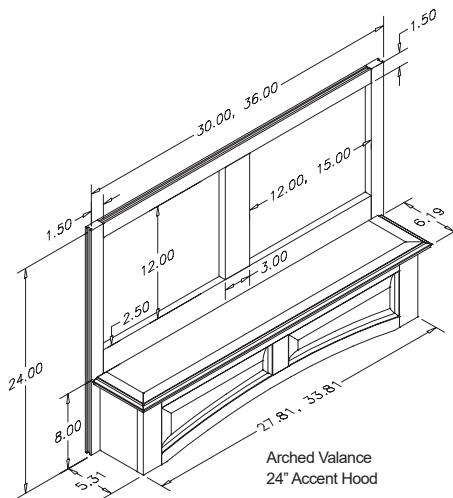

Straight Valance
24" Accent Hood

Arched Valance
24" Accent Hood