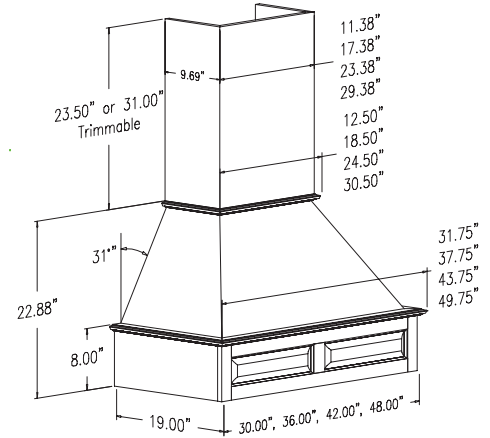

Signature Straight Raised Panel
Wood Range Hood

30" Wide - Arched	Specie	Sug. Retail Price Each
R21B30SMB1CUF1	Cherry	$ 1,407.12
R21B30SMB1HUF1	Hickory	$ 1,263.60
R21B30SMB1MUF1	Maple	$ 1,335.36
R21B30SMB1OUF1	Red Oak	$ 1,263.60
R21B30SMB1QUF1	Alder	$ 1,435.20
36" Wide - Arched		
R21B36SMB1CUF1	Cherry	$ 1,438.32
R21B36SMB1HUF1	Hickory	$ 1,294.80
R21B36SMB1MUF1	Maple	$ 1,366.56
R21B36SMB1OUF1	Red Oak	$ 1,294.80
R21B36SMB1QUF1	Alder	$ 1,466.40
42" Wide - Arched		
R21B42SMB1CUF1	Cherry	$ 1,563.12
R21B42SMB1HUF1	Hickory	$ 1,341.60
R21B42SMB1MUF1	Maple	$ 1,463.28
R21B42SMB1OUF1	Red Oak	$ 1,341.60
R21B42SMB1QUF1	Alder	$ 1,638.00
48" Wide - Arched		
R21B48SMB1CUF1	Cherry	$ 1,681.68
R21B48SMB1HUF1	Hickory	$ 1,441.44
R21B48SMB1MUF1	Maple	$ 1,569.36
R21B48SMB1OUF1	Red Oak	$ 1,441.44
R21B48SMB1QUF1	Alder	$ 1,731.60

Matching Trimmable Chimney

Standard Part #	30" Hood	Tall Part #	31" Hood	Specie
23-1/2"H				
RCH30CUF1	$ 231.64	RCHT30CUF1	$ 252.74	Cherry
RCH30HUF1	$ 222.94	RCHT30HUF1	$ 239.97	Hickory
RCH30MUF1	$ 228.23	RCHT30MUF1	$ 252.54	Maple
RCH30OUF1	$ 213.68	RCHT30OUF1	$ 227.70	Red Oak
RCH30QUF1	$ 224.82	RCHT30QUF1	$ 255.32	Alder
23-1/2"H				
RCH36CUF1	$ 244.67	RCHT36CUF1	$ 303.47	Cherry
RCH36HUF1	$ 235.80	RCHT36HUF1	$ 296.36	Hickory
RCH36MUF1	$ 231.04	RCHT36MUF1	$ 299.20	Maple
RCH36OUF1	$ 222.94	RCHT36OUF1	$ 279.86	Red Oak
RCH36QUF1	$ 247.64	RCHT36QUF1	$ 297.22	Alder
23-1/2"H				
RCH42CUF1	$ 266.82	RCHT42CUF1	$ 310.81	Cherry
RCH42HUF1	$ 256.44	RCHT42HUF1	$ 303.73	Hickory
RCH42MUF1	$ 258.79	RCHT42MUF1	$ 306.51	Maple
RCH42OUF1	$ 241.23	RCHT42OUF1	$ 287.20	Red Oak
RCH42QUF1	$ 270.36	RCHT42QUF1	$ 304.53	Alder
23-1/2"H				
RCH48CUF1	$ 288.42	RCHT48CUF1	$ 384.36	Cherry
RCH48HUF1	$ 276.48	RCHT48HUF1	$ 373.68	Hickory
RCH48MUF1	$ 279.16	RCHT48MUF1	$ 363.49	Maple
RCH48OUF1	$ 259.02	RCHT48OUF1	$ 348.94	Red Oak
RCH48QUF1	$ 292.49	RCHT48QUF1	$ 374.94	Alder