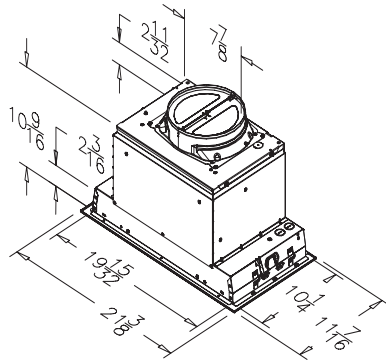

RHVB600SSV

- 650CFM (pre-installation)
- HVI Certified 600 CFM (8" Round Duct) / 9.5 sones
- Stainless Steel
- WiFi voice control
- 4-speed Soft Touch Switch with Auto Infrared Sensing
- 3-level Soft Touch Switch
- Dual LED Light Modules 300 Lumens
- Hybrid Baffle Filter
- 6 Inch Round Duct Included
- 8 Inch Round Duct Included
- 3 1/4 x 10 Inch Rectangular Vertical Duct Included
- 3 1/4 x 10 Inch Rectangular Horizontal Duct Included
- 120 VAC, 60Hz-4 Amps

Ventilation Power Modules

DESCRIPTION	PART#	COLOR/FINISH	SUGGESTED RETAIL
Broan 300 CFM	RHVBF300SS	STAINLESS STEEL	$348.57
Broan 450 CFM	RHVB400SS	STAINLESS STEEL	$737.14
Broan 600 CFM	RHVB600SV	STAINLESS STEEL	$1414.29

All **BROAN** products are HVI, UL and CUL certified.