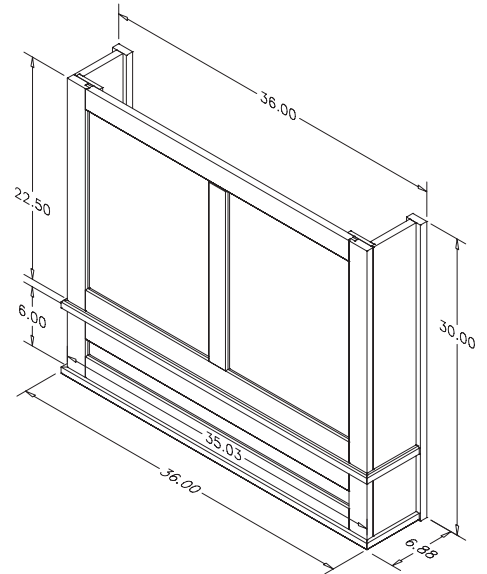

24" x 36" Hood

30" x 36" Hood

Estate Series Canopy Hood 30" Tall

- Perfect for today's transitional/contemporary styling in the kitchen
- Mounts between wall cabinets
- Available in Red Oak, Maple, Hickory, Cherry and Alder; ready to finish
- Available in 30", 36" and 42" widths
- Includes a silver metallic powdercoated liner that accommodates all Broan ventilation offered by Omega National Products