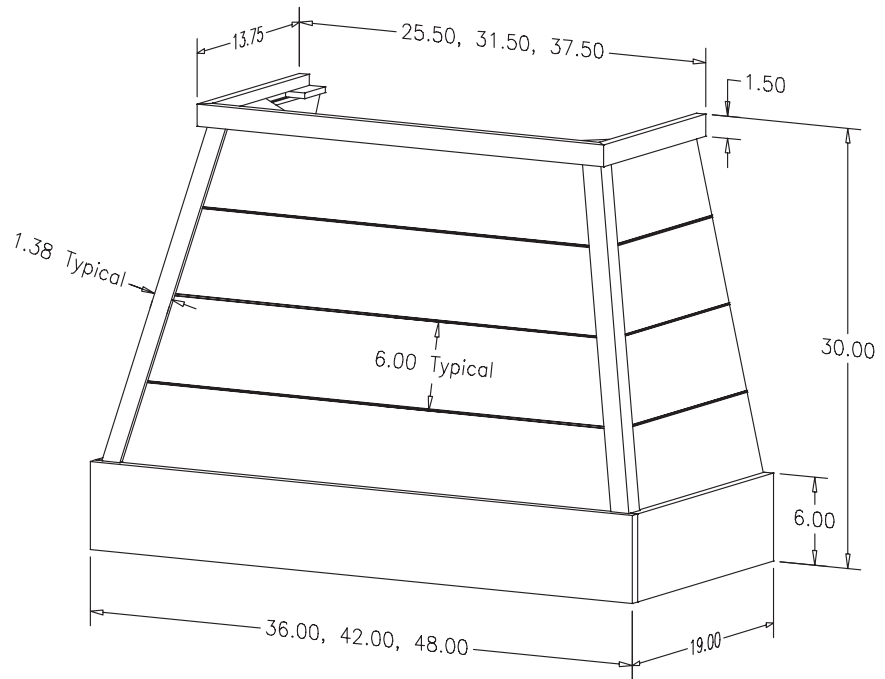

PART #	DESCRIPTION	SPECIES	RETAIL PRICE
36" Wide			
R19T036SMB1CUF1	36" Modern Tapered Hood	Cherry	$ 978.64
R19T036SMB1HUF1	36" Modern Tapered Hood	Hickory	$ 996.32
R19T036SMB1MUF1	36" Modern Tapered Hood	Maple	$ 988.00
R19T036SMB1OUF1	36" Modern Tapered Hood	Red Oak	$ 1,026.48
R19T036SMB1QUF1	36" Modern Tapered Hood	Alder	$ 1,101.36
R19T036SMB1XUF1	36" Modern Tapered Hood	Paint Grade	$ 814.29

PART #	DESCRIPTION	SPECIES	RETAIL PRICE
42" Wide			
R19T042SMB1CUF1	42" Modern Tapered Hood	Cherry	$ 1,080.56
R19T042SMB1HUF1	42" Modern Tapered Hood	Hickory	$ 1,116.96
R19T042SMB1MUF1	42" Modern Tapered Hood	Maple	$ 1,084.72
R19T042SMB1OUF1	42" Modern Tapered Hood	Red Oak	$ 1,107.60
R19T042SMB1QUF1	42" Modern Tapered Hood	Alder	$ 1,237.60
R19T042SMB1XUF1	42" Modern Tapered Hood	Paint Grade	$ 928.57

PART #	DESCRIPTION	SPECIES	RETAIL PRICE
48" Wide			
R19T048SMB1CUF1	48" Modern Tapered Hood	Cherry	$ 1,087.84
R19T048SMB1HUF1	48" Modern Tapered Hood	Hickory	$ 1,116.96
R19T048SMB1MUF1	48" Modern Tapered Hood	Maple	$ 1,105.52
R19T048SMB1OUF1	48" Modern Tapered Hood	Red Oak	$ 1,126.32
R19T048SMB1QUF1	48" Tapered Shiplap Hood	Alder	$ 1,261.52
R19T048SMB1XUF1	48" Modern Tapered Hood	Paint Grade	$ 971.43