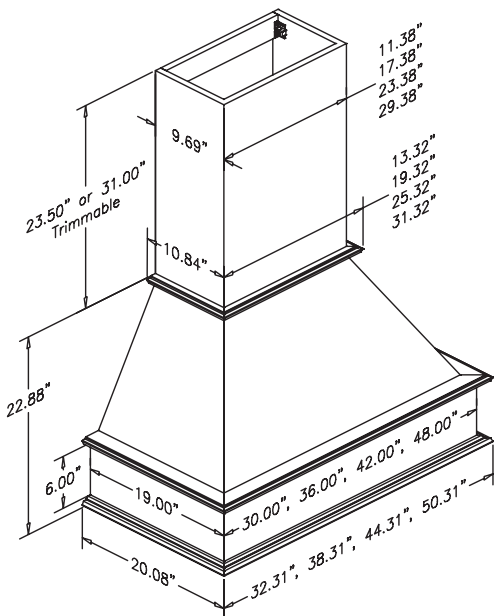

36" Signature
Straight Valance
with chimney
(sold separately)

36" Signature
Arched Valance
with chimney
(sold separately)

Chimney
Sold Separately

36" Wide
Water Fall Range Hood

Water Fall Range Hood

- Available in widths of 36", 42", 48", and a height of 42"
- Includes a silver metallic powdercoated liner that accommodates all Broan ventilation offered by Omega National Products
- Installs easily using our standard patent-pending French cleat hanging system
- All installation hardware included