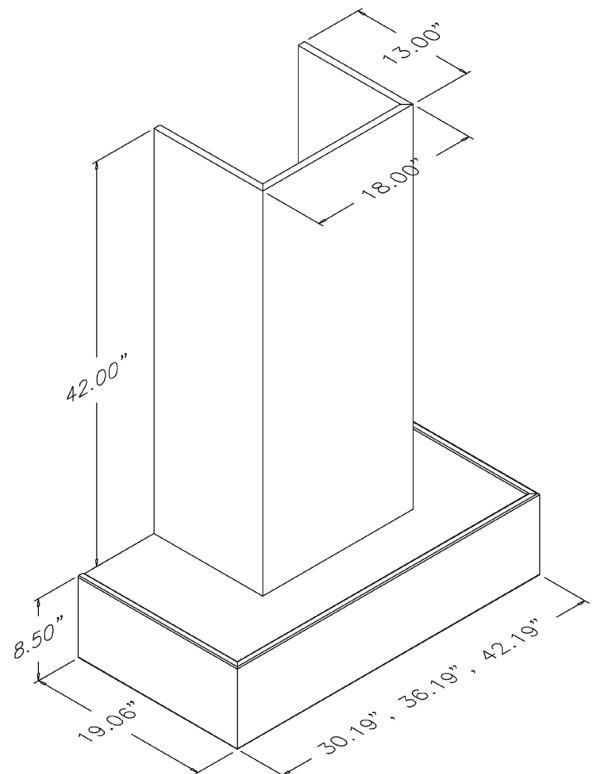

Contempora

Contempora Range Hood

- Contemporary styling
- Available in 30", 36" and 42" widths
- Hood and trimmable 42" tall chimney included
- Chimney width is 18" for all 3 hood widths
- Includes a low-profile silver metallic powdercoated liner that accommodates all Broan ventilation offered by Omega National Products
- All installation hardware included

Contempora Range Hood

30" Wide	Specie	Sug. Retail Price Each
R3430SMB3CUF1	Cherry	$ 1,058.04
R3430SMB3HUF1	Hickory	$ 1,049.63
R3430SMB3MUF1	Maple	$ 1,033.74
R3430SMB3OUF1	Red Oak	$ 1,027.52
R3430SMB3QUF1	Alder	$ 1,079.17
36" Wide		
R3436SMB3CUF1	Cherry	$1,123.01
R3436SMB3HUF1	Hickory	$1,112.37
R3436SMB3MUF1	Maple	$1,094.51
R3436SMB3OUF1	Red Oak	$1,083.21
R3436SMB3QUF1	Alder	$1,145.51
42" Wide		
R3442SMB3CUF1	Cherry	$ 1,142.51
R3442SMB3HUF1	Hickory	$ 1,131.86
R3442SMB3MUF1	Maple	$ 1,114.00
R3442SMB3OUF1	Red Oak	$ 1,102.70
R3442SMB3QUF1	Alder	$ 1,165.38