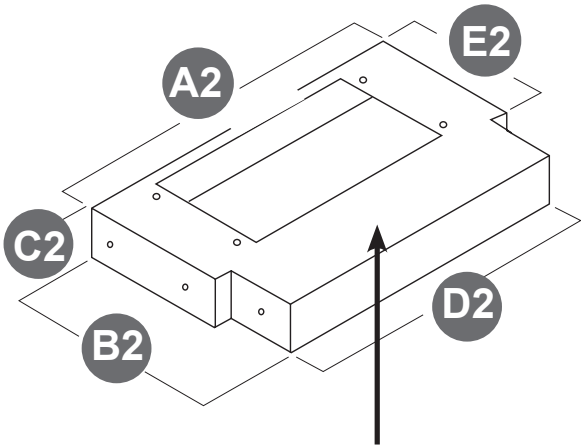

All **BROAN** products are HVI, UL and CUL certified.

Interior Ductwork Kit

90360DUC1 Interior Ductwork Kit*

- Kits for ducting range hood exhaust back into the kitchen
- Includes:
 - Charcoal filter 7 1/2 x 19 with Clips
 - White Steel Grill 11 1/4 x 3 3/4
 - Angle Boot 7 x4 x 10
 - Angle Boot Collar 4 x 10 r
 - Round Pipe 7 x 22
 - Reducer 7 x 6