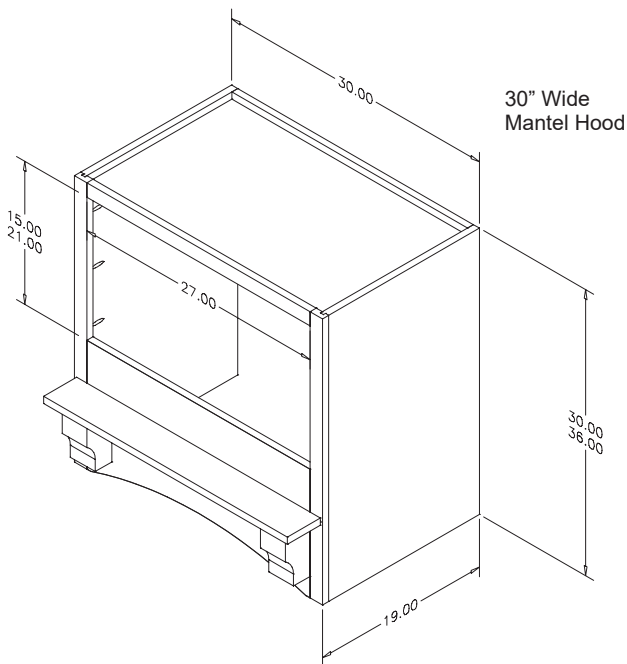

Signature MANTEL 30" WIDE			Signature MANTEL 36" WIDE		
PART #	SPECIES	RETAIL PRICE	PART #	SPECIES	RETAIL PRICE
30" Tall			30" Tall		
R09B30SMB1CUF1	Cherry	$ 1,211.60	R09B36SMB1CUF1	Cherry	$ 1,259.44
R09B30SMB1MUF1	Maple	$ 1,206.40	R09B36SMB1MUF1	Maple	$ 1,248.00
R09B30SMB1OUF1	Red Oak	$ 1,161.68	R09B36SMB1OUF1	Red Oak	$ 1,203.28
PART #	SPECIES	RETAIL PRICE	PART #	SPECIES	RETAIL PRICE
36" Tall			36" Tall		
R09C30SMB1CUF1	Cherry	$ 1,279.20	R09C36SMB1CUF1	Cherry	$ 1,328.08
R09C30SMB1MUF1	Maple	$ 1,281.28	R09C36SMB1MUF1	Maple	$ 1,322.88
R09C30SMB1OUF1	Red Oak	$ 1,223.04	R09C36SMB1OUF1	Red Oak	$ 1,265.68