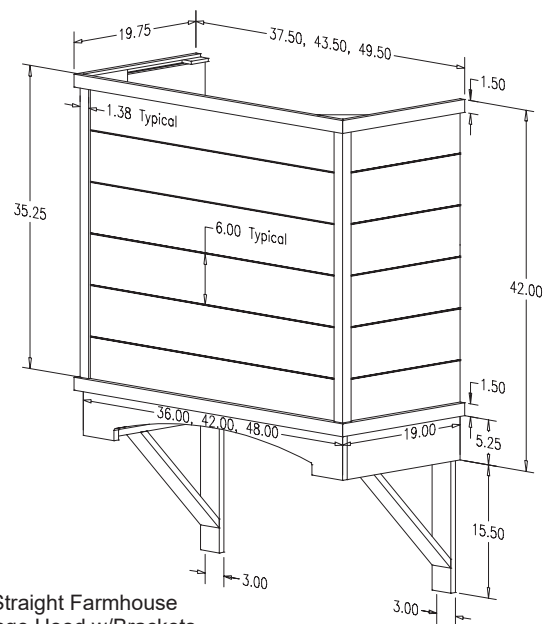

Straight Farmhouse
Range Hood w/Brackets