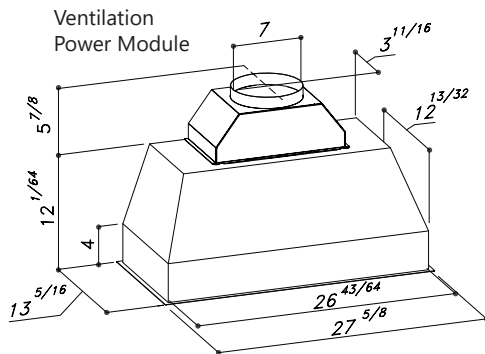

SUT90870M

- Professional Performance
- Professional Appearance
- Residential Appeal