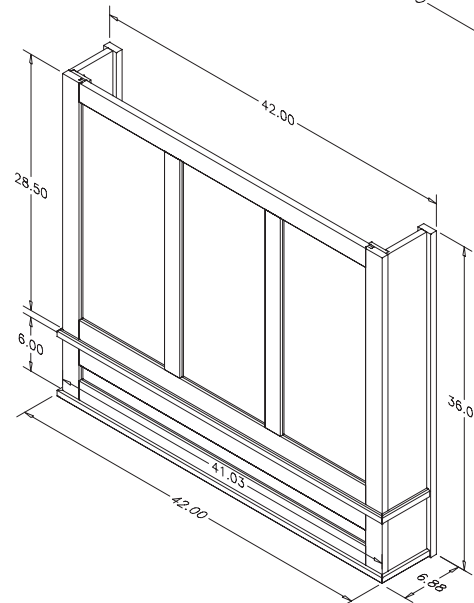

Estate Series Hood - 36" Tall

PART #	DESCRIPTION	SPECIES	RETAIL PRICE
30" Wide x 36" Tall			
R19C930SMB1CUF1	30" Estate Series Hood	Cherry	$ 1,028.57
R19C930SMB1HUF1	30" Estate Series Hood	Hickory	$ 942.86
R19C930SMB1MUF1	30" Estate Series Hood	Maple	$ 971.43
R19C930SMB1OUF1	30" Estate Series Hood	Red Oak	$ 942.86
R19C930SMB1QUF1	30" Estate Series Hood	Alder	$ 1,028.57

PART #	DESCRIPTION	SPECIES	RETAIL PRICE
36" Wide x 36" Tall			
R19C936SMB1CUF1	36" Estate Series Hood	Cherry	$ 1,142.86
R19C936SMB1HUF1	36" Estate Series Hood	Hickory	$ 1,057.14
R19C936SMB1MUF1	36" Estate Series Hood	Maple	$ 1,085.71
R19C936SMB1OUF1	36" Estate Series Hood	Red Oak	$ 1,057.14
R19C936SMB1QUF1	36" Estate Series Hood	Alder	$ 1,142.86

PART #	DESCRIPTION	SPECIES	RETAIL PRICE
42" Wide x 36" Tall			
R19C942SMB1CUF1	42" Estate Series Hood	Cherry	$ 1,314.29
R19C942SMB1HUF1	42" Estate Series Hood	Hickory	$ 1,200.00
R19C942SMB1MUF1	42" Estate Series Hood	Maple	$ 1,259.14
R19C942SMB1OUF1	42" Estate Series Hood	Red Oak	$ 1,200.00
R19C942SMB1QUF1	42" Estate Series Hood	Alder	$ 1,314.29