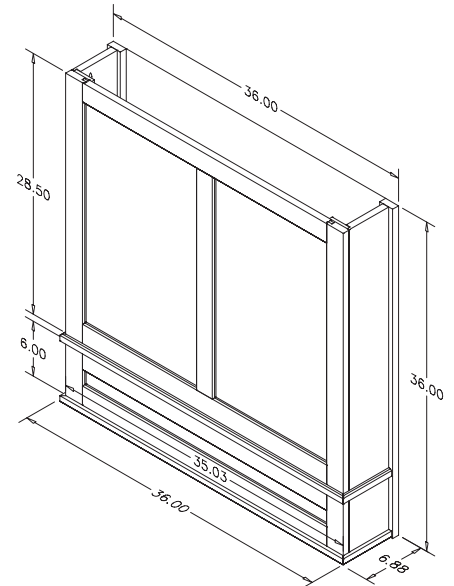

Estate Series Hood - 36" Tall

PART #	DESCRIPTION	SPECIES	RETAIL PRICE
30" Wide x 36" Tall			
R19C930SMB1CUF1	30" Estate Series Hood	Cherry	$ 1,028.57
R19C930SMB1HUF1	30" Estate Series Hood	Hickory	$ 942.86
R19C930SMB1MUF1	30" Estate Series Hood	Maple	$ 971.43
R19C930SMB1OUF1	30" Estate Series Hood	Red Oak	$ 942.86
R19C930SMB1QUF1	30" Estate Series Hood	Alder	$ 1,028.57

PART #	DESCRIPTION	SPECIES	RETAIL PRICE
36" Wide x 36" Tall			
R19C936SMB1CUF1	36" Estate Series Hood	Cherry	$ 1,142.86
R19C936SMB1HUF1	36" Estate Series Hood	Hickory	$ 1,057.14
R19C936SMB1MUF1	36" Estate Series Hood	Maple	$ 1,085.71
R19C936SMB1OUF1	36" Estate Series Hood	Red Oak	$ 1,057.14
R19C936SMB1QUF1	36" Estate Series Hood	Alder	$ 1,142.86

PART #	DESCRIPTION	SPECIES	RETAIL PRICE
42" Wide x 36" Tall			
R19C942SMB1CUF1	42" Estate Series Hood	Cherry	$ 1,314.29
R19C942SMB1HUF1	42" Estate Series Hood	Hickory	$ 1,200.00
R19C942SMB1MUF1	42" Estate Series Hood	Maple	$ 1,259.14
R19C942SMB1OUF1	42" Estate Series Hood	Red Oak	$ 1,200.00
R19C942SMB1QUF1	42" Estate Series Hood	Alder	$ 1,314.29