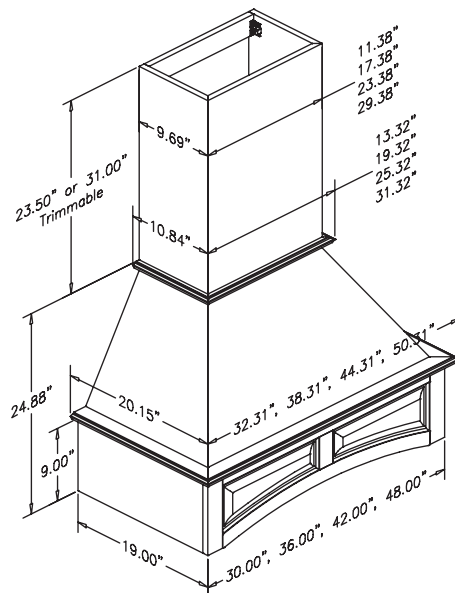

36" Signature
Straight Valance
with chimney
(sold separately)

36" Signature
Arched Valance
with chimney
(sold separately)

Chimney
Sold Separately

36" Wide
Water Fall Range Hood

Water Fall Range Hood

- Available in widths of 36", 42", 48", and a height of 42"
- Includes a silver metallic powdercoated liner that accommodates all Broan ventilation offered by Omega National Products
- Installs easily using our standard patent-pending French cleat hanging system
- All installation hardware included