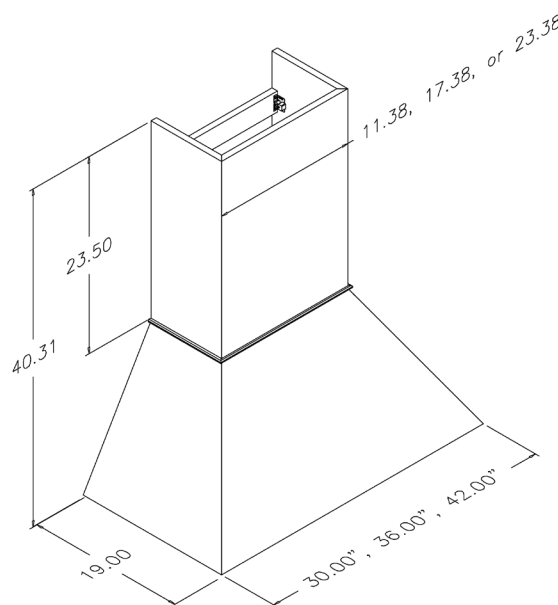

Euro Wood Range Hood		
Standard Part #	Species	Price Each
30" Wide		
R3330SMB3CUF1	Cherry	$ 764.40
R3330SMB3HUF1	Hickory	$ 733.20
R3330SMB3MUF1	Maple	$ 739.44
R3330SMB3OUF1	Red Oak	$ 733.20
R3330SMB3QUF1	Alder	$ 776.88
36" Wide		
R3336SMB3CUF1	Cherry	$ 795.60
R3336SMB3HUF1	Hickory	$ 764.40
R3336SMB3MUF1	Maple	$ 780.00
R3336SMB3OUF1	Red Oak	$ 764.40
R3336SMB3QUF1	Alder	$ 817.44
42" Wide		
R3342SMB3CUF1	Cherry	$ 826.80
R3342SMB3HUF1	Hickory	$ 786.24
R3342SMB3MUF1	Maple	$ 811.20
R3342SMB3OUF1	Red Oak	$ 786.24
R3342SMB3QUF1	Alder	$ 851.76

Matching Trimmable Chimney				
Standard Part #	Sug. Retail Price Each	Tall Part #	Sug. Retail Price Each	Specie
23-1/2"H		31"H		
RCH30CUF1	$ 212.12	RCHT30CUF1	$ 231.44	Cherry
RCH30HUF1	$ 204.16	RCHT30HUF1	$ 219.75	Hickory
RCH30MUF1	$ 209.00	RCHT30MUF1	$ 231.26	Maple
RCH30OUF1	$ 195.68	RCHT30OUF1	$ 208.52	Red Oak
RCH30QUF1	$ 205.88	RCHT30QUF1	$ 233.81	Alder
23-1/2"H		31"H		
RCH36CUF1	$ 224.05	RCHT36CUF1	$ 277.90	Cherry
RCH36HUF1	$ 215.94	RCHT36HUF1	$ 271.39	Hickory
RCH36MUF1	$ 211.58	RCHT36MUF1	$ 273.99	Maple
RCH36OUF1	$ 204.16	RCHT36OUF1	$ 256.28	Red Oak
RCH36QUF1	$ 226.78	RCHT36QUF1	$ 272.18	Alder
23-1/2 "H		31"H		
RCH42CUF1	$ 244.35	RCHT42CUF1	$ 284.63	Cherry
RCH42HUF1	$ 234.84	RCHT42HUF1	$ 278.14	Hickory
RCH42MUF1	$ 236.99	RCHT42MUF1	$ 280.69	Maple
RCH42OUF1	$ 220.90	RCHT42OUF1	$ 263.00	Red Oak
RCH42QUF1	$ 247.59	RCHT42QUF1	$ 278.87	Alder