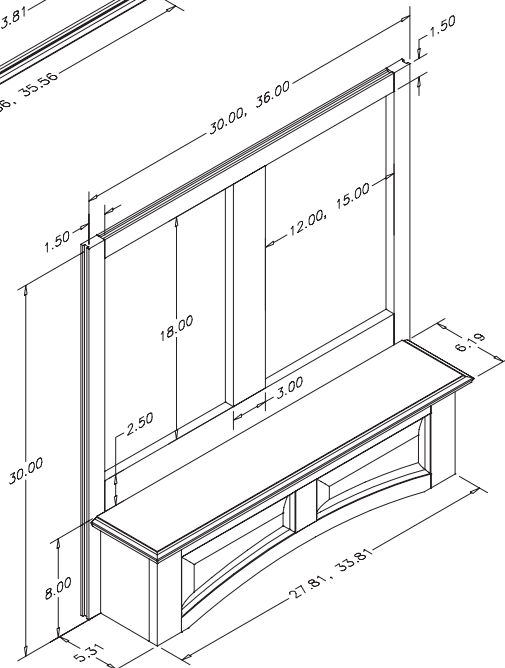

Arched Valance
30" Accent Hood

Straight Accent Wood Range Hood - 30" Tall

30" Wide - Straight	Specie	Sug. Retail Price Each
R5030SMB1CUF1	Cherry	$ 409.50
R5030SMB1HUF1	Hickory	$ 370.50
R5030SMB1MUF1	Maple	$ 380.64
R5030SMB1OUF1	Red Oak	$ 360.36
R5030SMB1QUF1	Alder	$ 409.50

36" Wide - Straight

R5036SMB1CUF1	Cherry	$ 507.78
R5036SMB1HUF1	Hickory	$ 461.76
R5036SMB1MUF1	Maple	$ 494.52
R5036SMB1OUF1	Red Oak	$ 478.92
R5036SMB1QUF1	Alder	$ 517.92

Arched Accent Wood Range Hood - 30" Tall

30" Wide - Arched	Specie	Sug. Retail Price Each
R5130SMB1CUF1	Cherry	$ 553.80
R5130SMB1HUF1	Hickory	$ 453.96
R5130SMB1MUF1	Maple	$ 489.84
R5130SMB1OUF1	Red Oak	$ 446.16
R5130SMB1QUF1	Alder	$ 549.12

36" Wide - Arched

R5136SMB1CUF1	Cherry	$ 645.84
R5136SMB1HUF1	Hickory	$ 541.32
R5136SMB1MUF1	Maple	$ 589.68
R5136SMB1OUF1	Red Oak	$ 558.48
R5136SMB1QUF1	Alder	$ 652.08