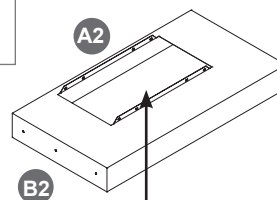

Liners for SUT90870M

Opening is 26.813" x 12.438"

Modern Farmhouse, Straight w/Brackets

Contempora

Estate Series Canopy

Signature, Straight

Waterfall

Signature, Straight