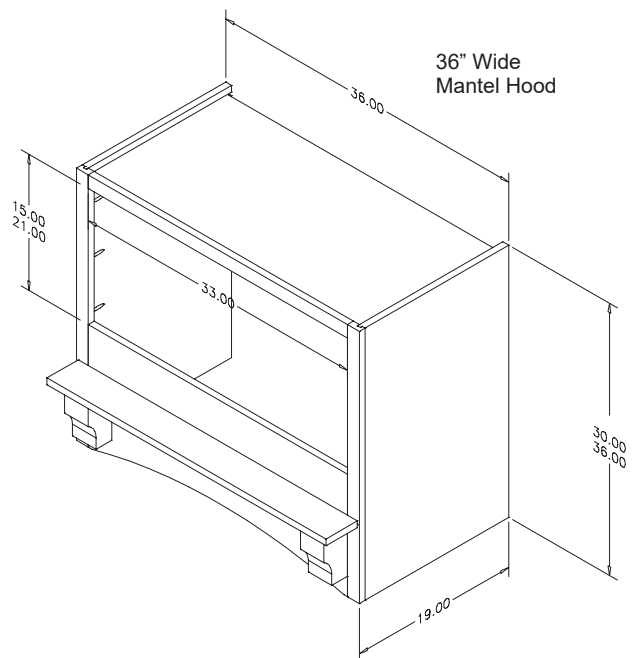

Signature MANTEL 30" WIDE			Signature MANTEL 36" WIDE		
PART #	SPECIES	RETAIL PRICE	PART #	SPECIES	RETAIL PRICE
30" Tall			30" Tall		
R09B30SMB1CUF1	Cherry	$ 1,211.60	R09B36SMB1CUF1	Cherry	$ 1,259.44
R09B30SMB1MUF1	Maple	$ 1,206.40	R09B36SMB1MUF1	Maple	$ 1,248.00
R09B30SMB1OUF1	Red Oak	$ 1,161.68	R09B36SMB1OUF1	Red Oak	$ 1,203.28
PART #	SPECIES	RETAIL PRICE	PART #	SPECIES	RETAIL PRICE
36" Tall			36" Tall		
R09C30SMB1CUF1	Cherry	$ 1,279.20	R09C36SMB1CUF1	Cherry	$ 1,328.08
R09C30SMB1MUF1	Maple	$ 1,281.28	R09C36SMB1MUF1	Maple	$ 1,322.88
R09C30SMB1OUF1	Red Oak	$ 1,223.04	R09C36SMB1OUF1	Red Oak	$ 1,265.68