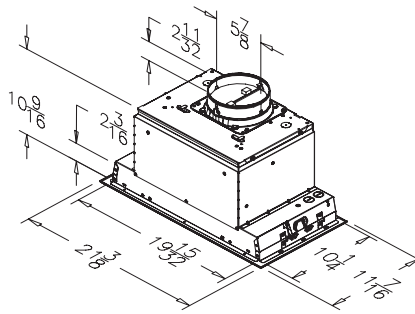

RHVB400SS

- 450CFM (pre-installation)
- HVI Certified 400 CFM (3-1/4 x 10 Duct) / 7 sones
- Stainless Steel
- 3-speed Rotary Switch
- Dual LED Light Modules 250 Lumens
- Micromesh Aluminum Filter
- 6 Inch Round Duct Included
- 3 1/4 x 10 Inch Rectangular Vertical Duct Included
- 3 1/4 x 10 Inch Rectangular Horizontal Duct Included
- 120 VAC, 60Hz-2.3 Amps