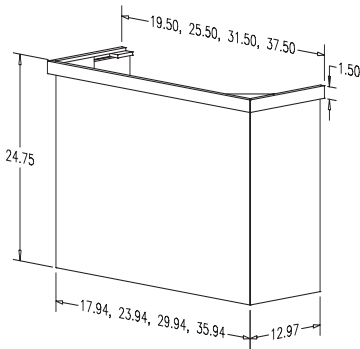

Chimney (sold separately)

- Perfect for today's transitional/contemporary styling in the kitchen
- Designed for easy installation, featuring a removable matching trimmable chimney (sold separately)
- Available in Red Oak, Maple, Hickory, Cherry, Alder and Paint Grade
- Available in 30", 36", 42" and 48" widths
- Includes a silver metallic powdercoated liner that accommodates all Broan ventilation offered by Omega National Products
- Installs easily using our standard French cleat hanging system
- All mounting and installation hardware included

Modern Tapered Hood 30" Tall

PART #	DESCRIPTION	SPECIES	RETAIL PRICE
30" Wide			
R29T030SMB1CUF1	30" Modern Tapered Hood	Cherry	$ 986.96
R29T030SMB1HUF1	30" Modern Tapered Hood	Hickory	$ 981.76
R29T030SMB1MUF1	30" Modern Tapered Hood	Maple	$ 970.32
R29T030SMB1OUF1	30" Modern Tapered Hood	Red Oak	$ 974.48
R29T030SMB1QUF1	30" Modern Tapered Hood	Alder	$ 1,081.60
R29T030SMB1XUF1	30" Modern Tapered Hood	Paint Grade	$ 785.71

PART #	DESCRIPTION	SPECIES	RETAIL PRICE
36" Wide			
R29T036SMB1CUF1	36" Modern Tapered Hood	Cherry	$ 978.64
R29T036SMB1HUF1	36" Modern Tapered Hood	Hickory	$ 996.32
R29T036SMB1MUF1	36" Modern Tapered Hood	Maple	$ 988.00
R29T036SMB1OUF1	36" Modern Tapered Hood	Red Oak	$ 1,026.48
R29T036SMB1QUF1	36" Modern Tapered Hood	Alder	$ 1,101.36
R29T036SMB1XUF1	36" Modern Tapered Hood	Paint Grade	$ 814.29

PART #	DESCRIPTION	SPECIES	RETAIL PRICE
42" Wide			
R29T042SMB1CUF1	42" Modern Tapered Hood	Cherry	$ 1,080.56
R29T042SMB1HUF1	42" Modern Tapered Hood	Hickory	$ 1,116.96
R29T042SMB1MUF1	42" Modern Tapered Hood	Maple	$ 1,084.72
R29T042SMB1OUF1	42" Modern Tapered Hood	Red Oak	$ 1,107.60
R29T042SMB1QUF1	42" Modern Tapered Hood	Alder	$ 1,237.60
R29T042SMB1XUF1	42" Modern Tapered Hood	Paint Grade	$ 928.57

PART #	DESCRIPTION	SPECIES	RETAIL PRICE
48" Wide			
R29T048SMB1CUF1	48" Modern Tapered Hood	Cherry	$ 1,087.84
R29T048SMB1HUF1	48" Modern Tapered Hood	Hickory	$ 1,116.96
R29T048SMB1MUF1	48" Modern Tapered Hood	Maple	$ 1,105.52
R29T048SMB1OUF1	48" Modern Tapered Hood	Red Oak	$ 1,126.32
R29T048SMB1QUF1	48" Tapered Shiplap Hood	Alder	$ 1,261.52
R29T048SMB1XUF1	48" Modern Tapered Hood	Paint Grade	$ 971.43

Modern Tapered - HOOD CHIMNEY (Trimmable Design)