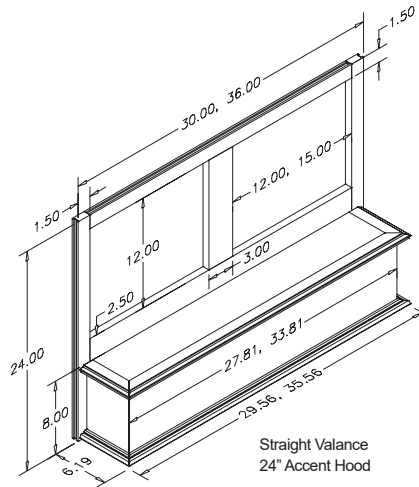

Accent - 24" Tall

Accent Range Hood Straight/Arched Front

- Features 3 heights - 24", 30" and 36" tall
- Available in 30" and 36" widths, straight or arched valances
- Simply attaches to adjacent cabinets
- Add cabinet doors or design panels above valance to create custom look (cabinet doors not included)
- An economical alternative to stand alone hoods
- Available in species: Cherry, Maple, Red Oak, Hickory and Alder
- Includes a silver metallic powdercoated liner that accommodates all Broan ventilation offered by Omega National Products

Straight Accent Wood Range Hood - 24" Tall

30" Wide - Straight	Specie	Sug. Retail Price Each
R4030SMB1CUF1	Cherry	$ 390.00
R4030SMB1HUF1	Hickory	$ 352.56
R4030SMB1MUF1	Maple	$ 361.92
R4030SMB1OUF1	Red Oak	$ 343.20
R4030SMB1QUF1	Alder	$ 390.00

36" Wide - Straight

R4036SMB1CUF1	Cherry	$ 483.60
R4036SMB1HUF1	Hickory	$ 439.92
R4036SMB1MUF1	Maple	$ 471.12
R4036SMB1OUF1	Red Oak	$ 455.52
R4036SMB1QUF1	Alder	$ 492.96

Arched Accent Wood Range Hood - 24" Tall

30" Wide - Arched	Specie	Sug. Retail Price Each
R4130SMB1CUF1	Cherry	$ 536.64
R4130SMB1HUF1	Hickory	$ 439.92
R4130SMB1MUF1	Maple	$ 474.24
R4130SMB1OUF1	Red Oak	$ 430.56
R4130SMB1QUF1	Alder	$ 530.40

36" Wide - Arched

R4136SMB1CUF1	Cherry	$ 627.12
R4136SMB1HUF1	Hickory	$ 524.16
R4136SMB1MUF1	Maple	$ 570.96
R4136SMB1OUF1	Red Oak	$ 539.76
R4136SMB1QUF1	Alder	$ 633.36