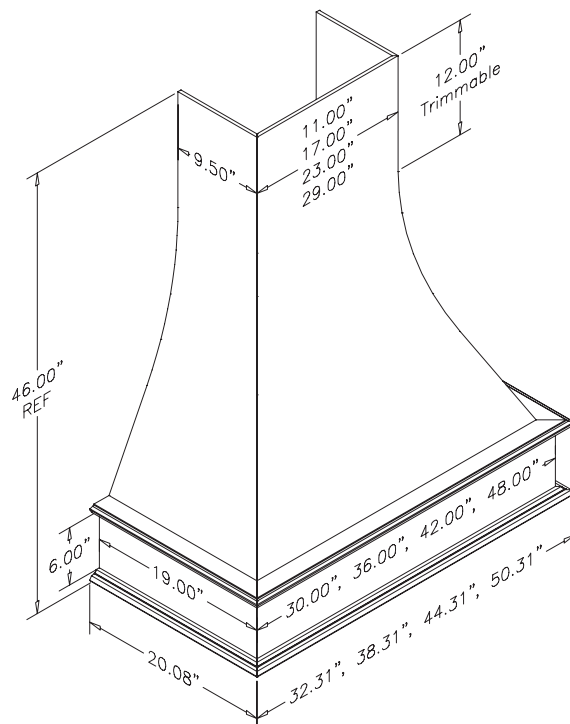

Artisan Range Hood

- Elegant design provides a custom look that compliments most any kitchen
- Available in Red Oak, Maple, Cherry, Alder and Paint Grade
- 30, 36", 42" and 48" widths
- Hood can be trimmed to the desired height
- Includes a silver metallic powdercoated liner that accommodates all Broan ventilation offered by Omega National Products
- Installs easily using our standard French cleat hanging system
- All mounting and installation hardware included

Artisan Wood Range Hood

30" Wide	Specie	Sug. Retail Price Each
R30B30SMB1CUF1	Cherry	$ 1,582.86
R30B30SMB1MUF1	Maple	$ 1,440.00
R30B30SMB1OUF1	Red Oak	$ 1,397.14
R30B30SMB1QUF1	Alder	$ 1,582.86
R30B30SMB1XUF1	Paint Grade	$ 1,300.00
36" Wide	Specie	Sug. Retail Price Each
R30B36SMB1CUF1	Cherry	$ 1,865.76
R30B36SMB1MUF1	Maple	$ 1,725.36
R30B36SMB1OUF1	Red Oak	$ 1,684.80
R30B36SMB1QUF1	Alder	$ 1,825.20
R30B36SMB1XUF1	Paint Grade	$ 1,500.00
42" Wide	Specie	Sug. Retail Price Each
R30B42SMB1CUF1	Cherry	$ 1,965.60
R30B42SMB1MUF1	Maple	$ 1,872.00
R30B42SMB1OUF1	Red Oak	$ 1,809.60
R30B42SMB1QUF1	Alder	$ 1,934.40
R30B42SMB1XUF1	Paint Grade	$ 1,594.29
48" Wide	Specie	Sug. Retail Price Each
R30B48SMB1CUF1	Cherry	$ 2,121.60
R30B48SMB1MUF1	Maple	$ 1,903.20
R30B48SMB1OUF1	Red Oak	$ 1,825.20
R30B48SMB1QUF1	Alder	$ 1,950.00
R30B48SMB1XUF1	Paint Grade	$ 1,674.29