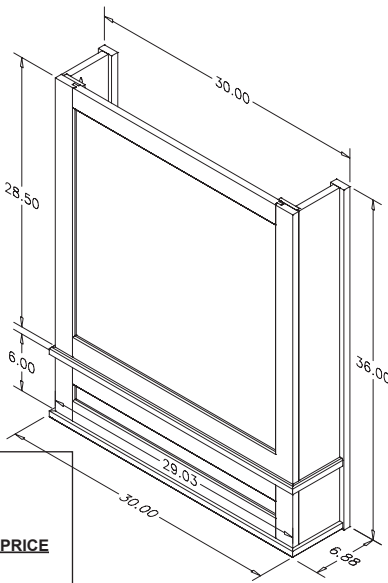

Estate Series Hood - 36" Tall

PART #	DESCRIPTION	SPECIES	RETAIL PRICE
30" Wide x 36" Tall			
R19C930SMB1CUF1	30" Estate Series Hood	Cherry	$ 1,028.57
R19C930SMB1HUF1	30" Estate Series Hood	Hickory	$ 942.86
R19C930SMB1MUF1	30" Estate Series Hood	Maple	$ 971.43
R19C930SMB1OUF1	30" Estate Series Hood	Red Oak	$ 942.86
R19C930SMB1QUF1	30" Estate Series Hood	Alder	$ 1,028.57

PART #	DESCRIPTION	SPECIES	RETAIL PRICE
36" Wide x 36" Tall			
R19C936SMB1CUF1	36" Estate Series Hood	Cherry	$ 1,142.86
R19C936SMB1HUF1	36" Estate Series Hood	Hickory	$ 1,057.14
R19C936SMB1MUF1	36" Estate Series Hood	Maple	$ 1,085.71
R19C936SMB1OUF1	36" Estate Series Hood	Red Oak	$ 1,057.14
R19C936SMB1QUF1	36" Estate Series Hood	Alder	$ 1,142.86

PART #	DESCRIPTION	SPECIES	RETAIL PRICE
42" Wide x 36" Tall			
R19C942SMB1CUF1	42" Estate Series Hood	Cherry	$ 1,314.29
R19C942SMB1HUF1	42" Estate Series Hood	Hickory	$ 1,200.00
R19C942SMB1MUF1	42" Estate Series Hood	Maple	$ 1,259.14
R19C942SMB1OUF1	42" Estate Series Hood	Red Oak	$ 1,200.00
R19C942SMB1QUF1	42" Estate Series Hood	Alder	$ 1,314.29