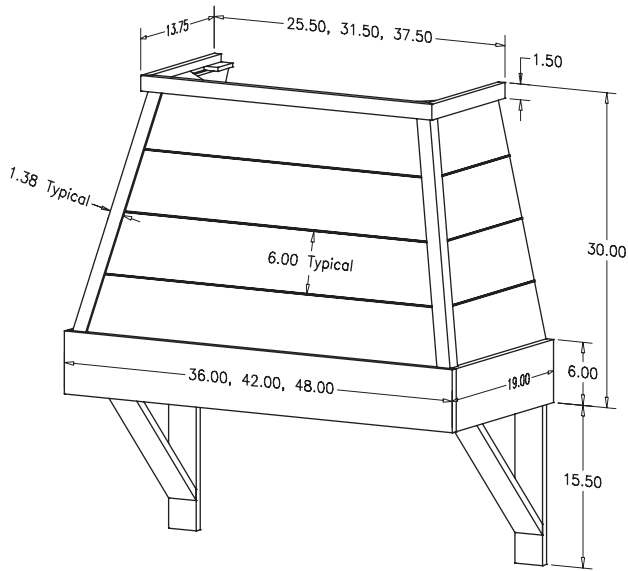

Tapered Farmhouse
Range Hood w/Brackets

Tapered Farmhouse - HOOD CHIMNEY (Trimmable Design)

PART #	DESCRIPTION	RETAIL PRICE	PART #	DESCRIPTION	RETAIL PRICE
30" Wide					
RCH19T030CUF1	30" Cherry Chimney	$ 422.24			
RCH19T030HUF1	30" Hickory Chimney	$ 413.92			
RCH19T030MUF1	30" Maple Chimney	$ 427.44			
RCH19T030OUF1	30" Red Oak Chimney	$ 407.68			
RCH19T030QUF1	30" Alder Chimney	$ 435.76			
RCH19T030XUF1	30" Paint Grade Chimney	$ 405.71			
36" Wide					
RCH19T036CUF1	36" Cherry Chimney	$ 427.44			
RCH19T036HUF1	36" Hickory Chimney	$ 418.08			
RCH19T036MUF1	36" Maple Chimney	$ 432.64			
RCH19T036OUF1	36" Red Oak Chimney	$ 410.80			
RCH19T036QUF1	36" Alder Chimney	$ 443.04			
RCH19T036XUF1	36" Paint Grade Chimney	$ 414.29			
42" Wide					
RCH19T042CUF1	42" Cherry Chimney	$ 432.64			
RCH19T042HUF1	42" Hickory Chimney	$ 423.28			
RCH19T042MUF1	42" Maple Chimney	$ 439.92			
RCH19T042OUF1	42" Red Oak Chimney	$ 414.96			
RCH19T042QUF1	42" Alder Chimney	$ 450.32			
RCH19T042XUF1	42" Paint Grade Chimney	$ 422.86			
48" Wide					
RCH19T048CUF1	48" Cherry Chimney	$ 485.68			
RCH19T048HUF1	48" Hickory Chimney	$ 474.24			
RCH19T048MUF1	48" Maple Chimney	$ 496.08			
RCH19T048OUF1	48" Red Oak Chimney	$ 464.88			
RCH19T048QUF1	48" Alder Chimney	$ 509.60			
RCH19T048XUF1	48" Paint Grade Chimney	$ 477.14