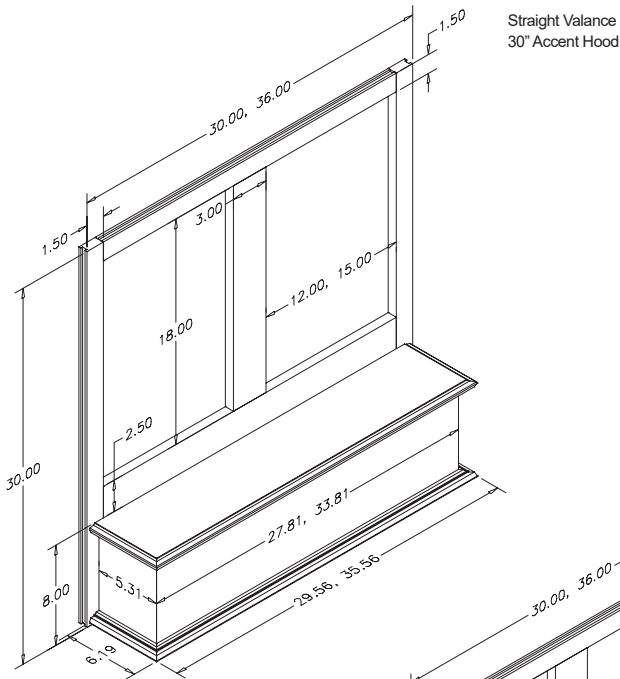

Unfinished
Accent Hoods

Arched Valance
24" Accent Hood

Accent - 30" Tall

Photo courtesy of American Woodmark Corp

24" Tall Accent Hood - Straight

30" Tall Accent Hood - Arched

This style hood allows you to add doors or accent panels of your choice to create a mantel-style design.