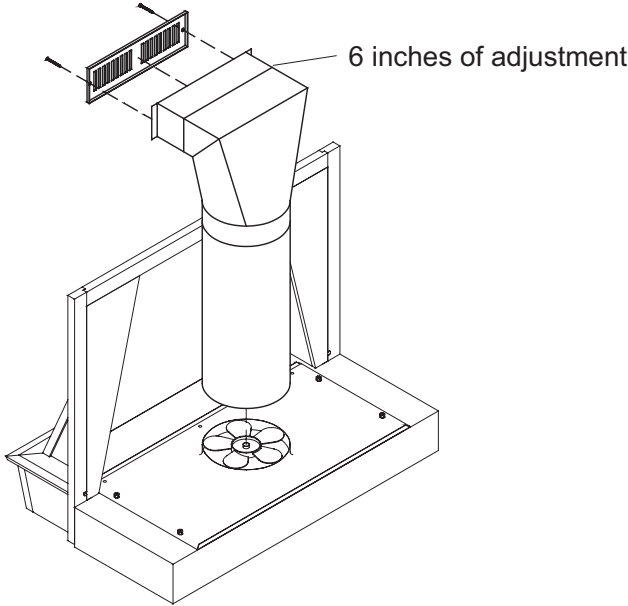

Liners Designed for Broan Ventilation

MODEL	PART #	DESCRIPTION	COLOR	*A2	B2	C	D2	E2	SUG. RETAIL PRICE EACH
RHVBF300SS/RHVB400SS/RHVB600SV	090654SM2	Liner 30" Notched	SM	29.94"	16.50"	4"	26.19"	11.125"	$ 162.02
RHVBF300SS/RHVB400SS/RHVB600SV	090655SM2	Liner 36" Notched	SM	35.94"	16.50"	4"	32.19"	11.125"	$ 193.20
RHVBF300SS/RHVB400SS/RHVB600SV	090656SM2	Liner 30" Rectangular	SM	28.5"	18.25"	4"	-	-	$ 213.38
RHVBF300SS/RHVB400SS/RHVB600SV	090657SM2	Liner 36" Rectangular	SM	34.5"	18.25"	4"	-	-	$ 227.95
RHVBF300SS/RHVB400SS/RHVB600SV	090658SM2	Liner 30" x 24-1/2" Rectangular	SM	28.5"	24.50"	4"	-	-	$ 227.46
RHVBF300SS/RHVB400SS/RHVB600SV	090659SM2	Liner 36" x 24-1/2" Rectangular	SM	34.5"	24.50"	4"	-	-	$ 237.24
RHVBF300SS/RHVB400SS/RHVB600SV	090AB36SM1	Liner 36" Arched	SM	34.438"	18.25"	6"	-	-	$ 190.60
RHVBF300SS/RHVB400SS/RHVB600SV	090AB42SM1	Liner 42" Arched	SM	40.438"	18.25"	6"	-	-	$ 200.65
RHVBF300SS/RHVB400SS/RHVB600SV	090AB48SM1	Liner 48" Arched	SM	46.438"	18.25"	6"	-	-	$ 211.86
RHVBF300SS/RHVB400SS/RHVB600SV	090SB36SM1	Liner 36" Straight	SM	34.438"	18.25"	4"	-	-	$ 214.29
RHVBF300SS/RHVB400SS/RHVB600SV	090SB42SM1	Liner 42" Straight	SM	40.438"	18.25"	4"	-	-	$ 225.43
RHVBF300SS/RHVB400SS/RHVB600SV	090SB48SM1	Liner 48" Straight	SM	46.438"	18.25"	4"	-	-	$ 236.54