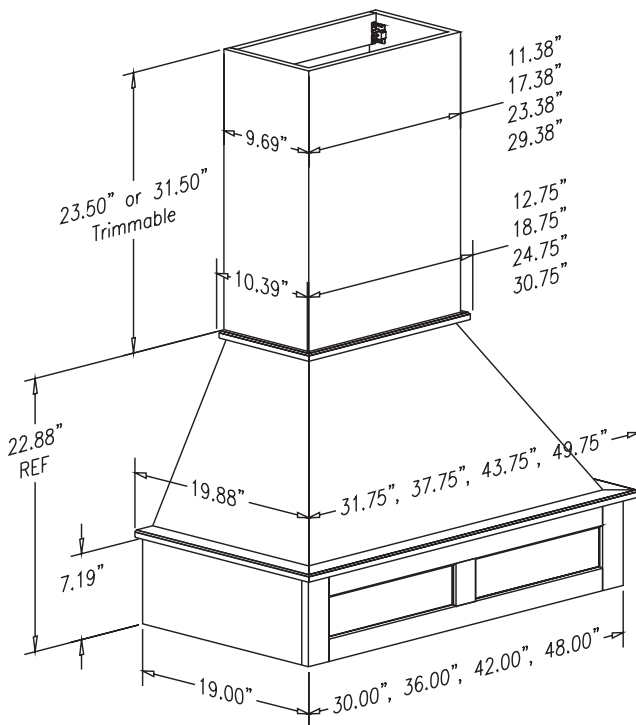

Signature Craftsman Wood Range Hood- Straight

30" Wide - Straight	Specie	Sug. Retail Price Each
R2030SMB1CUF1	Cherry	$ 1,102.40
R2030SMB1HUF1	Hickory	$ 1,001.61
R2030SMB1MUF1	Maple	$ 1,045.71
R2030SMB1OUF1	Red Oak	$ 1,039.41
R2030SMB1QUF1	Alder	$ 1,102.40
36" Wide - Straight		Sug. Retail Price Each
R2036SMB1CUF1	Cherry	$ 1,181.01
R2036SMB1HUF1	Hickory	$ 1,064.48
R2036SMB1MUF1	Maple	$ 1,106.97
R2036SMB1OUF1	Red Oak	$ 1,104.39
R2036SMB1QUF1	Alder	$ 1,181.01
42" Wide - Straight		Sug. Retail Price Each
R2042SMB1CUF1	Cherry	$ 1,284.17
R2042SMB1HUF1	Hickory	$ 1,157.83
R2042SMB1MUF1	Maple	$ 1,200.05
R2042SMB1OUF1	Red Oak	$ 1,117.49
R2042SMB1QUF1	Alder	$ 1,284.17
48" Wide - Straight		Sug. Retail Price Each
R2048SMB1CUF1	Cherry	$ 1,330.28
R2048SMB1HUF1	Hickory	$ 1,194.06
R2048SMB1MUF1	Maple	$ 1,243.76
R2048SMB1OUF1	Red Oak	$ 1,150.59
R2048SMB1QUF1	Alder	$ 1,330.28