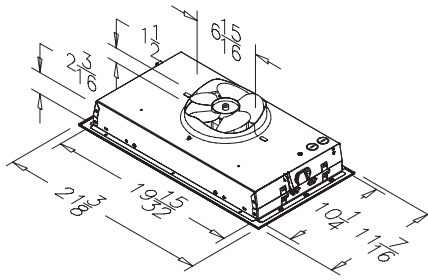

RHVBF300SS

- 300 Max CFM (pre-installation)
- HVI Certified 260 CFM (7" Duct) / 6 sones
- Stainless Steel
- Two-speed motor, rocker control
- Dual LED Light Modules 250 Lumens
- Micromesh Aluminum Filter
- 120 VAC, 60Hz-2.3 Amps