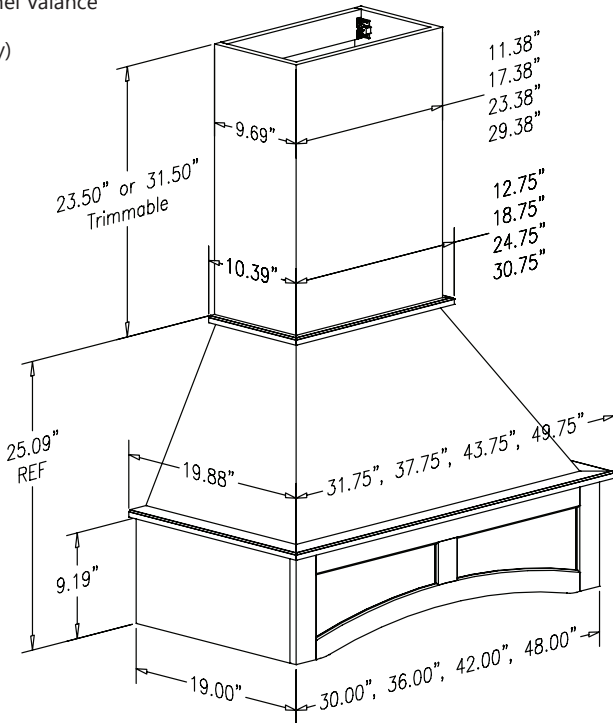

36" Signature Craftsman Arched Flat Panel Valance with chimney (sold separately)