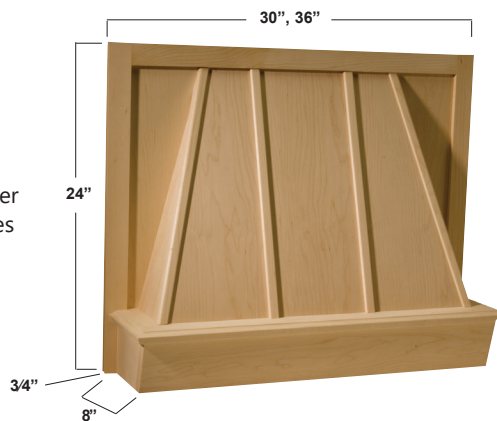

Omega Series WOOD RANGE HOOD

- Manufactured from solid wood and wood veneers
- Offers the timeless design your customers want
- Includes a silver metallic powder coated liner that accommodates all Broan ventilation offered by Omega National Products
- Mounts between wall cabinets

Omega Wood Range Hood - 24" Tall

PART #	Specie	Sug. Retail Price Each
30" Width		
R1130SMB1CUF1	Cherry	$ 584.59
R1130SMB1HUF1	Hickory	$ 511.59
R1130SMB1MUF1	Maple	$ 527.23
R1130SMB1OUF1	Red Oak	$ 492.90
R1130SMB1QUF1	Alder	$ 544.46
36" Width		
R1136SMB1CUF1	Cherry	$ 671.63
R1136SMB1HUF1	Hickory	$ 591.91
R1136SMB1MUF1	Maple	$ 615.25
R1136SMB1OUF1	Red Oak	$ 575.64
R1136SMB1QUF1	Alder	$ 609.21

Classic Series Wood Range Hood

- Clean and contemporary styling with multiple design options
- Manufactured from solid wood and wood veneer
- Optional add-ons available
- Mounts between wall cabinets
- Includes a silver metallic powder coated liner that accommodates all Broan ventilation offered by Omega National Products