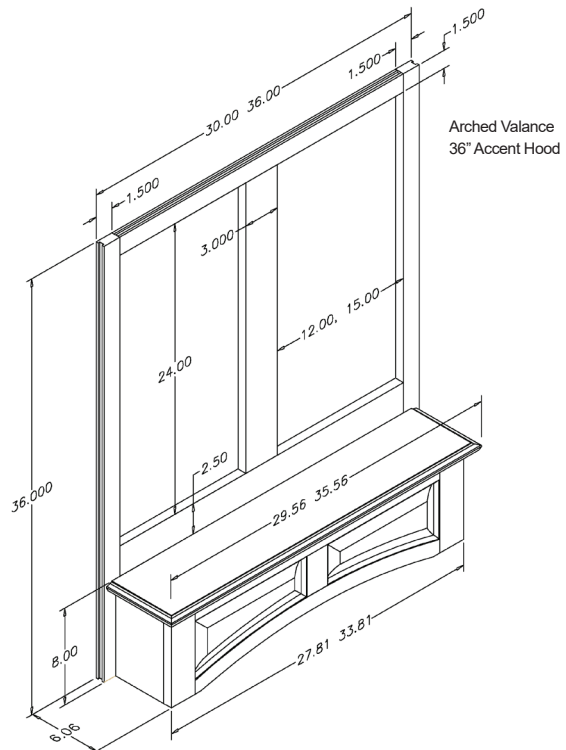

Arched Valance
36" Accent Hood