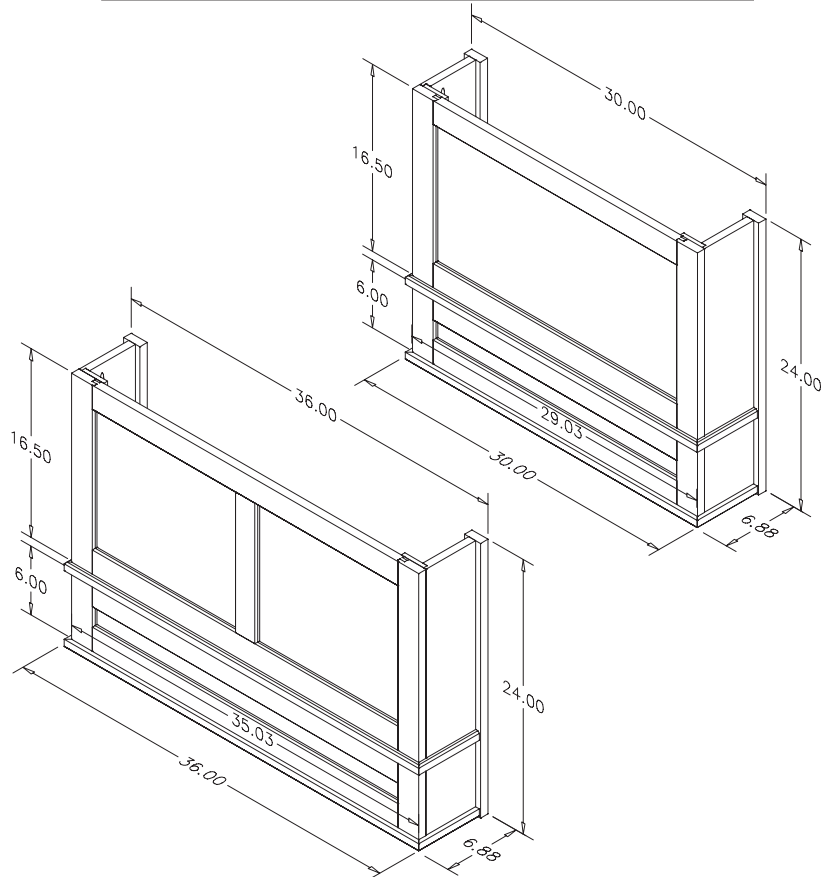

Estate Series Canopy - 24" Tall

Estate Series Canopy Hood 24" Tall

- Perfect for today's transitional/contemporary styling in the kitchen
- Mounts between wall cabinets
- Available in Red Oak, Maple, Hickory, Cherry and Alder; ready to finish
- Available in 30" and 36" widths
- Includes a silver metallic powdercoated liner that accommodates all Broan ventilation offered by Omega National Products

Estate Series Hood - 24" Tall

PART #	DESCRIPTION	SPECIES	RETAIL PRICE
30" Wide x 24" Tall			
R19C830SMB1CUF1	30" Estate Series Hood	Cherry	$ 822.86
R19C830SMB1HUF1	30" Estate Series Hood	Hickory	$ 742.86
R19C830SMB1MUF1	30" Estate Series Hood	Maple	$ 765.71
R19C830SMB1OUF1	30" Estate Series Hood	Red Oak	$ 742.86
R19C830SMB1QUF1	30" Estate Series Hood	Alder	$ 822.86
PART #	DESCRIPTION	SPECIES	RETAIL PRICE
36" Wide x 24" Tall			
R19C836SMB1CUF1	36" Estate Series Hood	Cherry	$ 914.29
R19C836SMB1HUF1	36" Estate Series Hood	Hickory	$ 828.87
R19C836SMB1MUF1	36" Estate Series Hood	Maple	$ 857.14
R19C836SMB1OUF1	36" Estate Series Hood	Red Oak	$ 828.57
R19C836SMB1QUF1	36" Estate Series Hood	Alder	$ 914.29