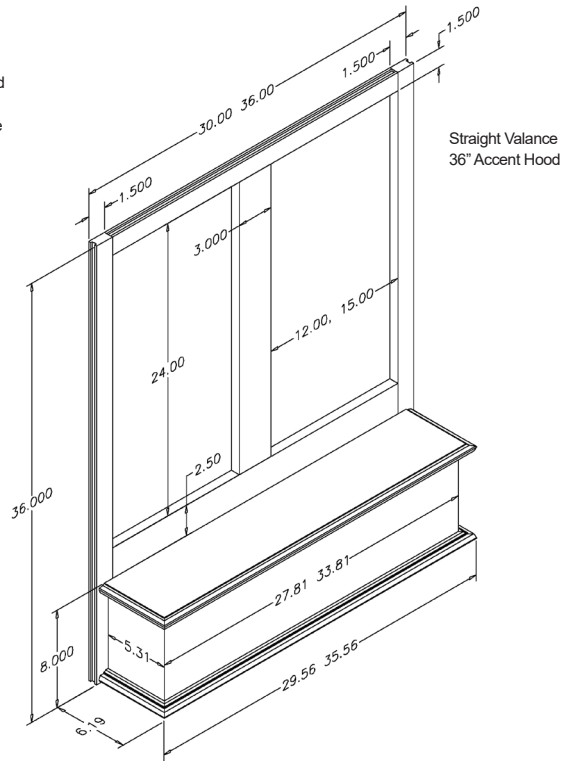

Straight Valance
Also Available

Straight Valance
36" Accent Hood

Straight Accent Wood Range Hood - 36" Tall

30" Wide - Straight	Specie	Sug. Retail Price Each
R5230SMB1CUF1	Cherry	\$ 428.22
R5230SMB1HUF1	Hickory	\$ 389.22
R5230SMB1MUF1	Maple	\$ 399.36
R5230SMB1OUF1	Red Oak	\$ 379.08
R5230SMB1QUF1	Alder	\$ 428.22