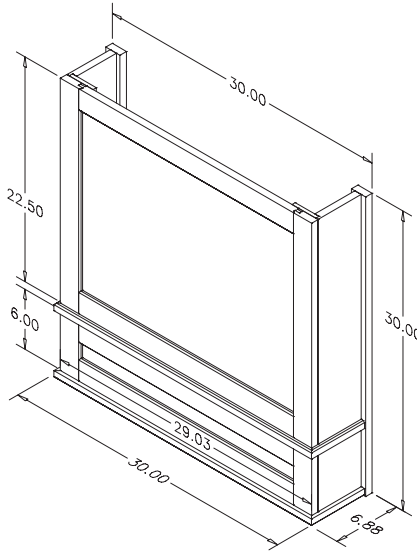

24" x 36" Hood

30" x 36" Hood

Estate Series Canopy Hood 30" Tall

- Perfect for today's transitional/contemporary styling in the kitchen
- Mounts between wall cabinets
- Available in Red Oak, Maple, Hickory, Cherry and Alder; ready to finish
- Available in 30", 36" and 42" widths
- Includes a silver metallic powdercoated liner that accommodates all Broan ventilation offered by Omega National Products