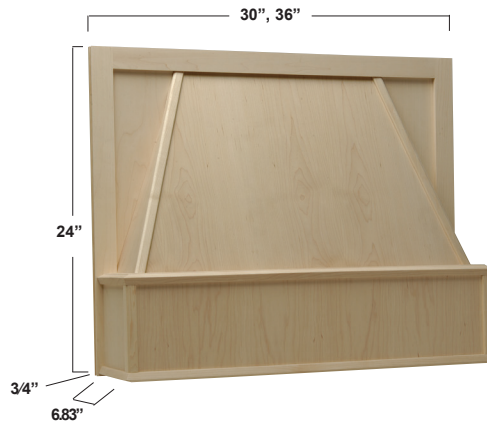

Select Series WOOD RANGE HOOD

- Features a 6" apron for flexibility of decoration and timeless style
- Includes a silver metallic powdercoated liner that accommodates all Broan ventilation offered by Omega National Products
- Mounts between wall cabinets