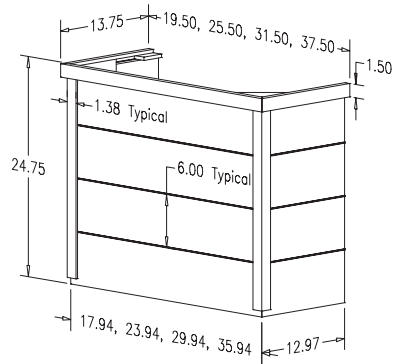

Tapered Farmhouse
Hood Chimney

Tapered Farmhouse - HOOD CHIMNEY (Trimmable Design)

PART #	DESCRIPTION	RETAIL PRICE	PART #	DESCRIPTION	RETAIL PRICE
30" Wide					
RCH19T030CUF1	30" Cherry Chimney	$ 422.24			
RCH19T030HUF1	30" Hickory Chimney	$ 413.92			
RCH19T030MUF1	30" Maple Chimney	$ 427.44			
RCH19T030OUF1	30" Red Oak Chimney	$ 407.68			
RCH19T030QUF1	30" Alder Chimney	$ 435.76			
RCH19T030XUF1	30" Paint Grade Chimney	$ 405.71			
36" Wide					
RCH19T036CUF1	36" Cherry Chimney	$ 427.44			
RCH19T036HUF1	36" Hickory Chimney	$ 418.08			
RCH19T036MUF1	36" Maple Chimney	$ 432.64			
RCH19T036OUF1	36" Red Oak Chimney	$ 410.80			
RCH19T036QUF1	36" Alder Chimney	$ 443.04			
RCH19T036XUF1	36" Paint Grade Chimney	$ 414.29			
42" Wide					
RCH19T042CUF1	42" Cherry Chimney	$ 432.64			
RCH19T042HUF1	42" Hickory Chimney	$ 423.28			
RCH19T042MUF1	42" Maple Chimney	$ 439.92			
RCH19T042OUF1	42" Red Oak Chimney	$ 414.96			
RCH19T042QUF1	42" Alder Chimney	$ 450.32			
RCH19T042XUF1	42" Paint Grade Chimney	$ 422.86			
48" Wide					
RCH19T048CUF1	48" Cherry Chimney	$ 485.68			
RCH19T048HUF1	48" Hickory Chimney	$ 474.24			
RCH19T048MUF1	48" Maple Chimney	$ 496.08			
RCH19T048OUF1	48" Red Oak Chimney	$ 464.88			
RCH19T048QUF1	48" Alder Chimney	$ 509.60			
RCH19T048XUF1	48" Paint Grade Chimney	$ 477.14