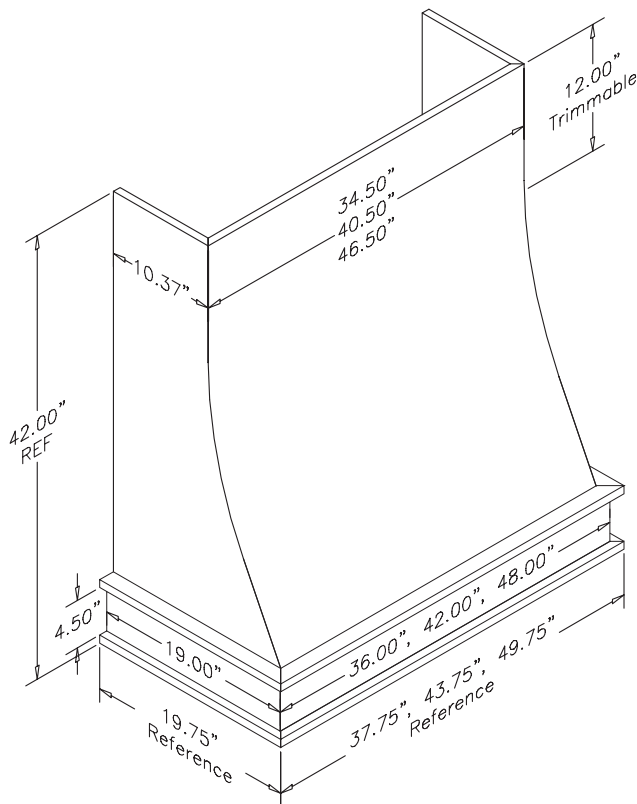

36" Signature
Straight Valance
with chimney
(sold separately)

36" Signature
Arched Valance
with chimney
(sold separately)

Chimney
Sold Separately

36" Wide
Water Fall Range Hood

Water Fall Range Hood

- Available in widths of 36", 42", 48", and a height of 42"
- Includes a silver metallic powdercoated liner that accommodates all Broan ventilation offered by Omega National Products
- Installs easily using our standard patent-pending French cleat hanging system
- All installation hardware included