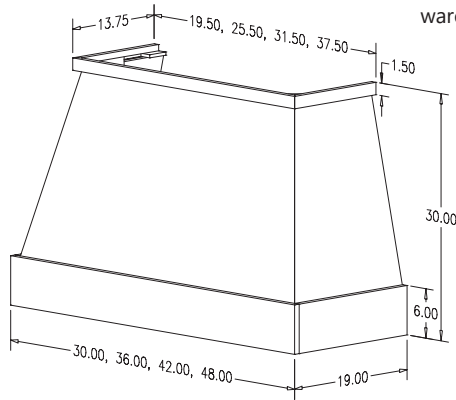

Chimney (sold separately)

- Perfect for today's transitional/contemporary styling in the kitchen
- Designed for easy installation, featuring a removable matching trimmable chimney (sold separately)
- Available in Red Oak, Maple, Hickory, Cherry, Alder and Paint Grade
- Available in 30", 36", 42" and 48" widths
- Includes a silver metallic powdercoated liner that accommodates all Broan ventilation offered by Omega National Products
- Installs easily using our standard French cleat hanging system
- All mounting and installation hardware included

Modern Tapered Hood 30" Tall

PART #	DESCRIPTION	SPECIES	RETAIL PRICE
30" Wide			
R29T030SMB1CUF1	30" Modern Tapered Hood	Cherry	$ 986.96
R29T030SMB1HUF1	30" Modern Tapered Hood	Hickory	$ 981.76
R29T030SMB1MUF1	30" Modern Tapered Hood	Maple	$ 970.32
R29T030SMB1OUF1	30" Modern Tapered Hood	Red Oak	$ 974.48
R29T030SMB1QUF1	30" Modern Tapered Hood	Alder	$ 1,081.60
R29T030SMB1XUF1	30" Modern Tapered Hood	Paint Grade	$ 785.71

PART #	DESCRIPTION	SPECIES	RETAIL PRICE
36" Wide			
R29T036SMB1CUF1	36" Modern Tapered Hood	Cherry	$ 978.64
R29T036SMB1HUF1	36" Modern Tapered Hood	Hickory	$ 996.32
R29T036SMB1MUF1	36" Modern Tapered Hood	Maple	$ 988.00
R29T036SMB1OUF1	36" Modern Tapered Hood	Red Oak	$ 1,026.48
R29T036SMB1QUF1	36" Modern Tapered Hood	Alder	$ 1,101.36
R29T036SMB1XUF1	36" Modern Tapered Hood	Paint Grade	$ 814.29

PART #	DESCRIPTION	SPECIES	RETAIL PRICE
42" Wide			
R29T042SMB1CUF1	42" Modern Tapered Hood	Cherry	$ 1,080.56
R29T042SMB1HUF1	42" Modern Tapered Hood	Hickory	$ 1,116.96
R29T042SMB1MUF1	42" Modern Tapered Hood	Maple	$ 1,084.72
R29T042SMB1OUF1	42" Modern Tapered Hood	Red Oak	$ 1,107.60
R29T042SMB1QUF1	42" Modern Tapered Hood	Alder	$ 1,237.60
R29T042SMB1XUF1	42" Modern Tapered Hood	Paint Grade	$ 928.57

PART #	DESCRIPTION	SPECIES	RETAIL PRICE
48" Wide			
R29T048SMB1CUF1	48" Modern Tapered Hood	Cherry	$ 1,087.84
R29T048SMB1HUF1	48" Modern Tapered Hood	Hickory	$ 1,116.96
R29T048SMB1MUF1	48" Modern Tapered Hood	Maple	$ 1,105.52
R29T048SMB1OUF1	48" Modern Tapered Hood	Red Oak	$ 1,126.32
R29T048SMB1QUF1	48" Tapered Shiplap Hood	Alder	$ 1,261.52
R29T048SMB1XUF1	48" Modern Tapered Hood	Paint Grade	$ 971.43

Modern Tapered - HOOD CHIMNEY (Trimmable Design)