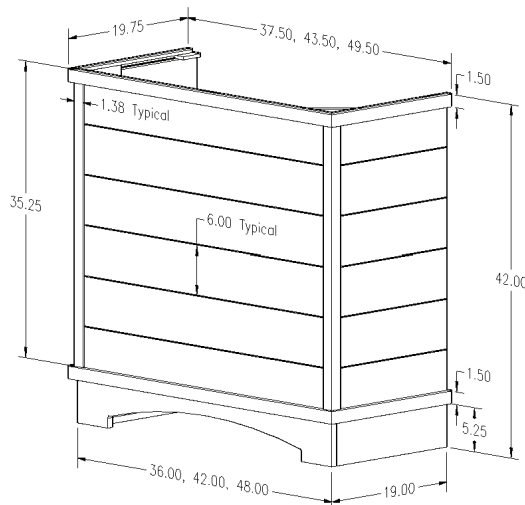

Straight Farmhouse
Range Hood